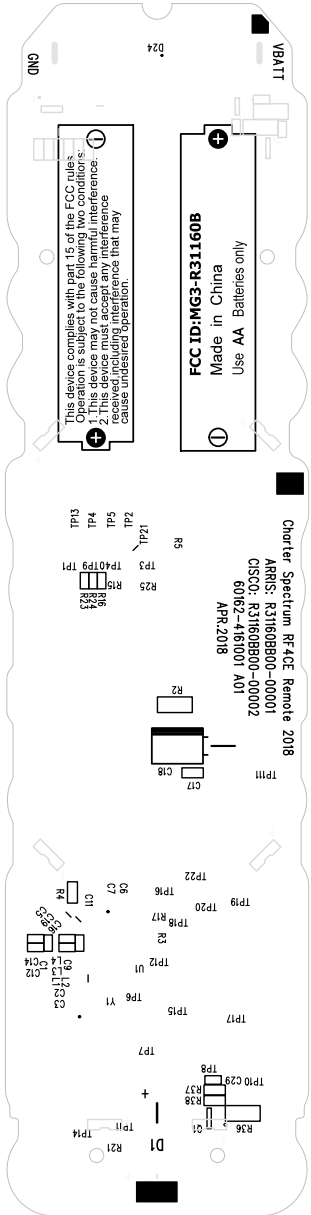

Silicones bottom

⊕
FCC ID:MG3-R31160B
Made in China
Use AA Batteries only

Charter Spectrum RF4CE Remote 2018
ARRIS: R31160BB00-00001
CISCO: R31160BB00-00002
6016Z-4161001 A01
APR.2018