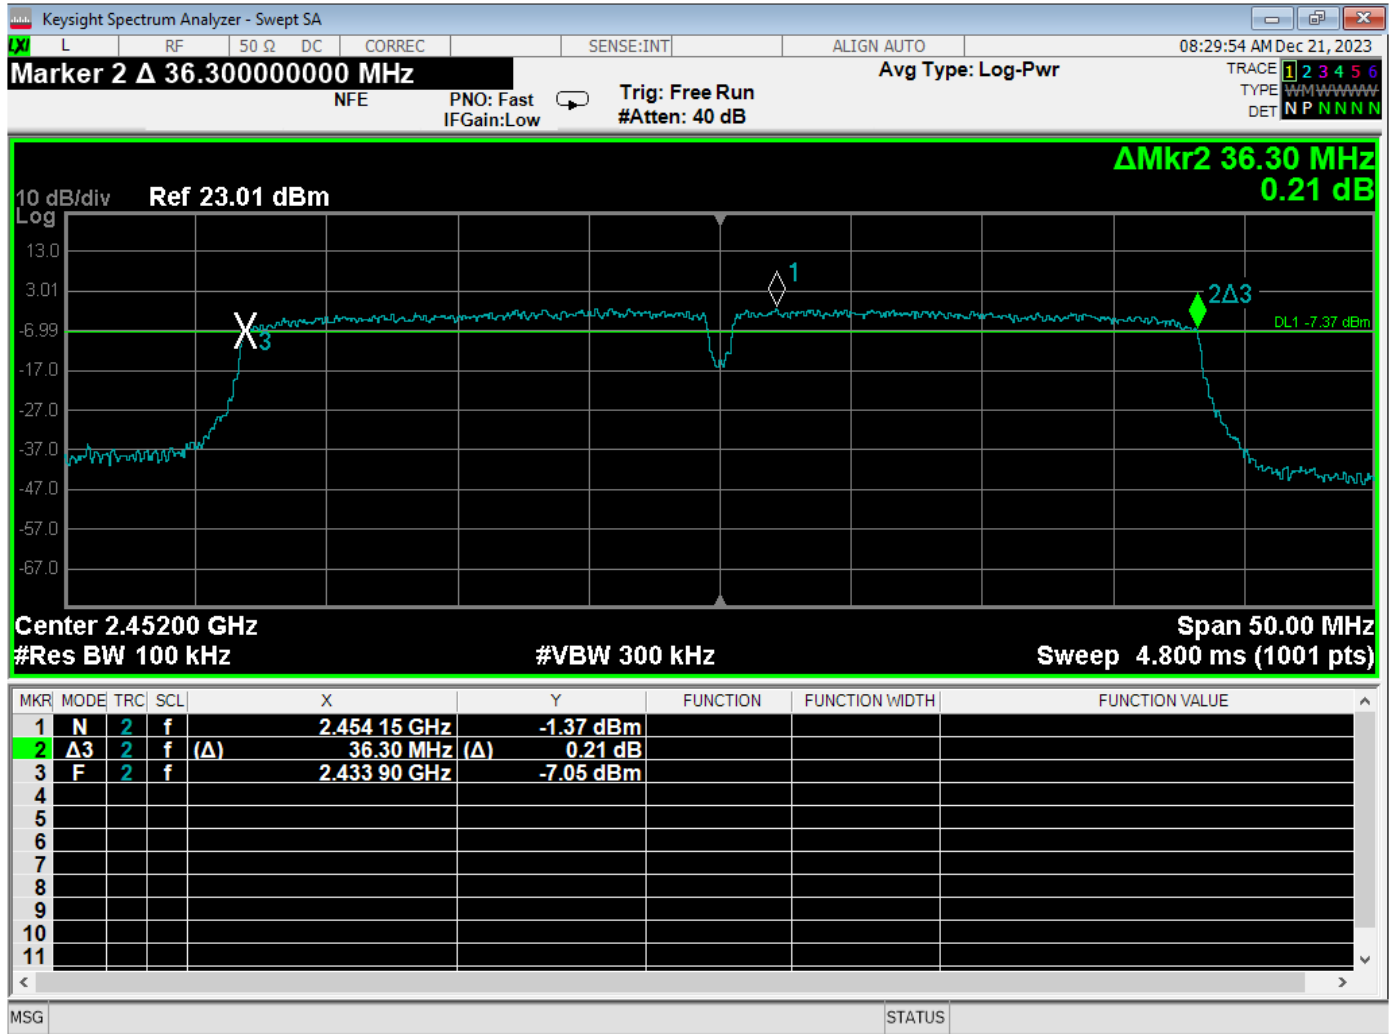

-6 dB Bandwidth – Low Channel – 802.11g Mode

-6 dB Bandwidth – Middle Channel – 802.11g Mode

-6 dB Bandwidth – High Channel – 802.11g Mode

-6 dB Bandwidth – Low Channel – 802.11n Mode – 20 MHz

-6 dB Bandwidth – Middle Channel – 802.11n Mode – 20 MHz

-6 dB Bandwidth – High Channel – 802.11n Mode – 20 MHz

-6 dB Bandwidth – Low Channel – 802.11n Mode – 40 MHz

-6 dB Bandwidth – Middle Channel – 802.11n Mode – 40 MHz

-6 dB Bandwidth – High Channel – 802.11n Mode – 40 MHz

***PEAK POWER OUTPUT  
DATA SHEETS***

## PEAK OUTPUT POWER