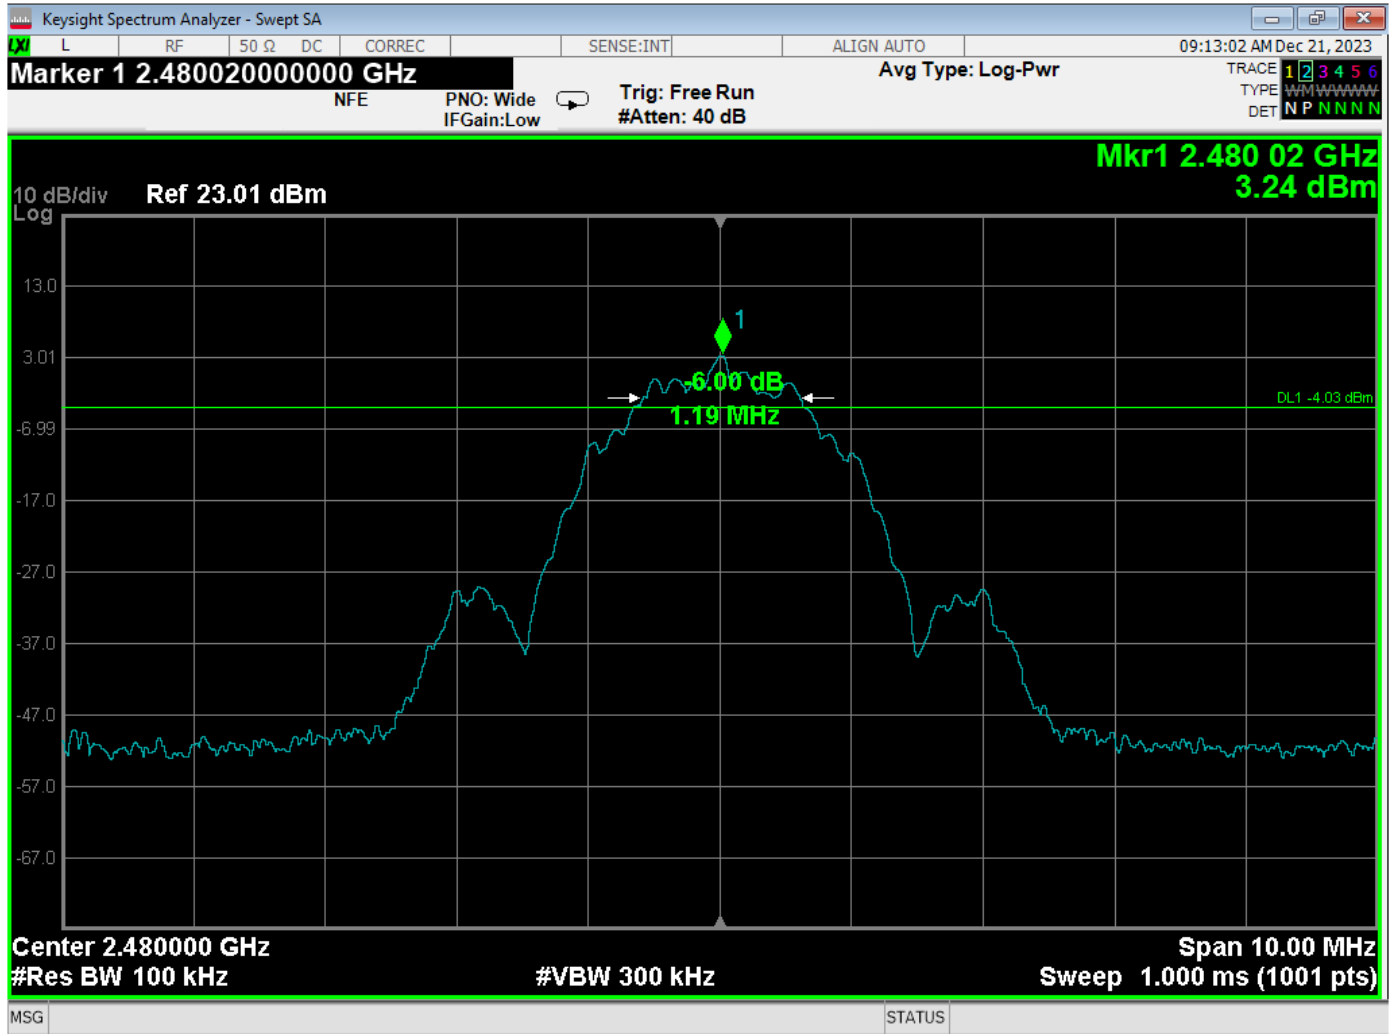

***-6 dB BANDWIDTH  
DATA SHEETS***

-6 dB Bandwidth – Low Channel – BLE Mode – 1 Mbit

-6 dB Bandwidth – Middle Channel – BLE Mode – 1 Mbit

-6 dB Bandwidth – High Channel – BLE Mode – 1 Mbit

-6 dB Bandwidth – Low Channel – BLE Mode – 2 Mbit

-6 dB Bandwidth – Middle Channel – BLE Mode – 2 Mbit

-6 dB Bandwidth – High Channel – BLE Mode – 2 Mbit

-6 dB Bandwidth – Low Channel – 802.11b Mode

-6 dB Bandwidth – Middle Channel – 802.11b Mode

-6 dB Bandwidth – High Channel – 802.11b Mode

-6 dB Bandwidth – Low Channel – 802.11g Mode

-6 dB Bandwidth – Middle Channel – 802.11g Mode

-6 dB Bandwidth – High Channel – 802.11g Mode

-6 dB Bandwidth – Low Channel – 802.11n Mode – 20 MHz

-6 dB Bandwidth – Middle Channel – 802.11n Mode – 20 MHz

## PEAK OUTPUT POWER