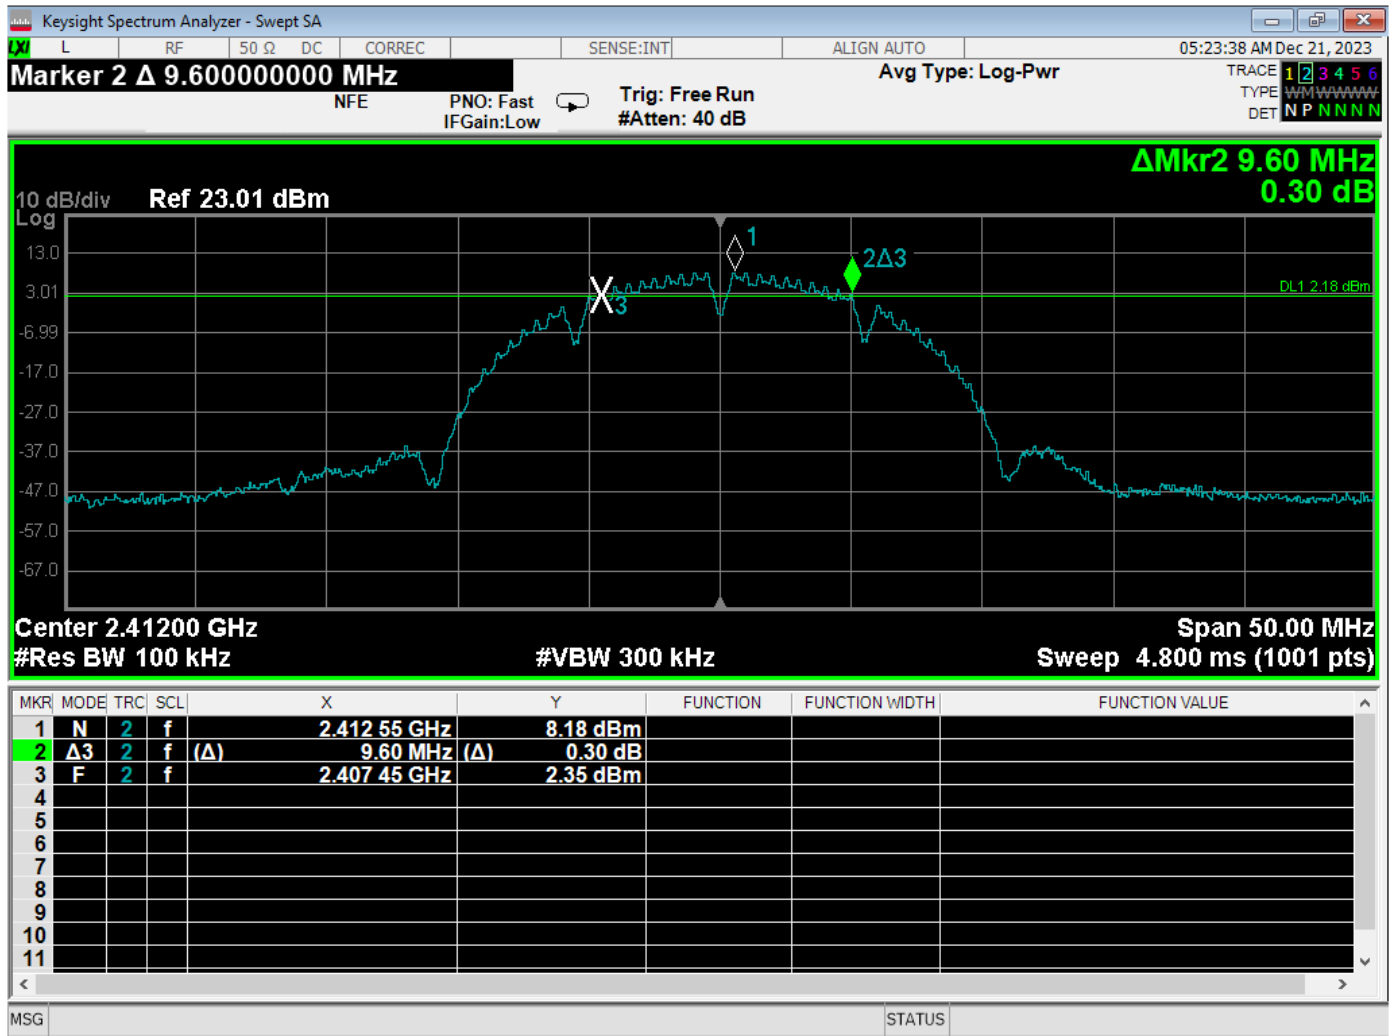

***-6 dB BANDWIDTH  
DATA SHEETS***

-6 dB Bandwidth – Low Channel – BLE Mode – 1 Mbit

-6 dB Bandwidth – Middle Channel – BLE Mode – 1 Mbit

-6 dB Bandwidth – High Channel – BLE Mode – 1 Mbit

-6 dB Bandwidth – Low Channel – BLE Mode – 2 Mbit

-6 dB Bandwidth – Middle Channel – BLE Mode – 2 Mbit

-6 dB Bandwidth – High Channel – BLE Mode – 2 Mbit

-6 dB Bandwidth – Low Channel – 802.11b Mode

-6 dB Bandwidth – Middle Channel – 802.11b Mode

-6 dB Bandwidth – High Channel – 802.11b Mode

-6 dB Bandwidth – Low Channel – 802.11g Mode

-6 dB Bandwidth – Middle Channel – 802.11g Mode

-6 dB Bandwidth – High Channel – 802.11g Mode

-6 dB Bandwidth – Low Channel – 802.11n Mode – 20 MHz

-6 dB Bandwidth – Middle Channel – 802.11n Mode – 20 MHz

## PEAK OUTPUT POWER