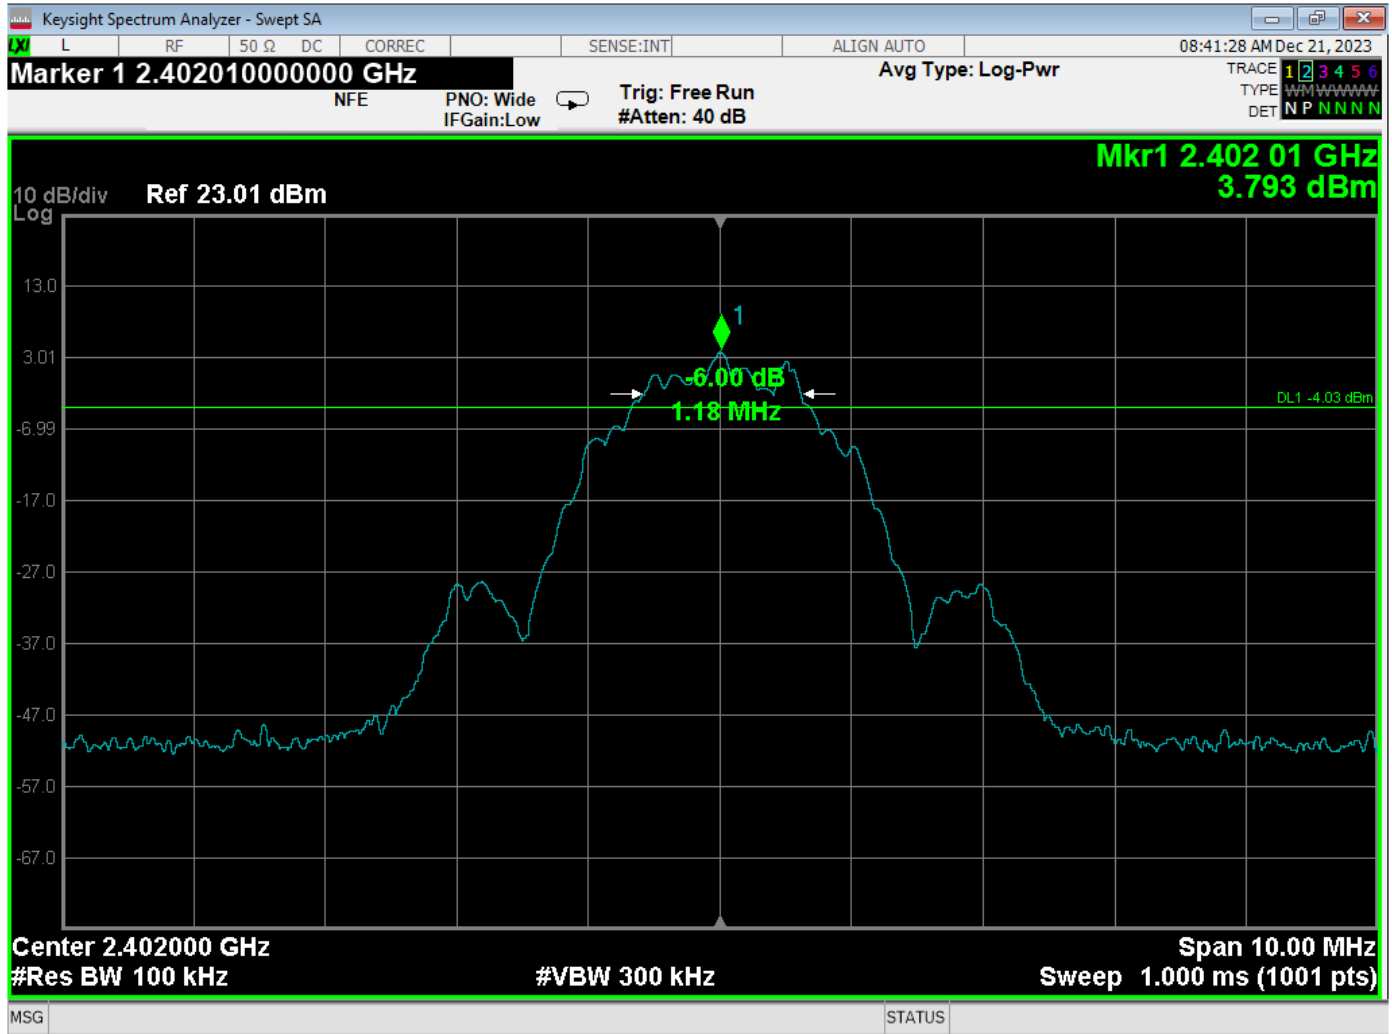

***-6 dB BANDWIDTH  
DATA SHEETS***

-6 dB Bandwidth – Low Channel – BLE Mode – 1 Mbit

-6 dB Bandwidth – Middle Channel – BLE Mode – 1 Mbit

-6 dB Bandwidth – High Channel – BLE Mode – 1 Mbit

-6 dB Bandwidth – Low Channel – BLE Mode – 2 Mbit

-6 dB Bandwidth – Middle Channel – BLE Mode – 2 Mbit

-6 dB Bandwidth – High Channel – BLE Mode – 2 Mbit

-6 dB Bandwidth – Low Channel – 802.11b Mode

-6 dB Bandwidth – Middle Channel – 802.11b Mode

-6 dB Bandwidth – High Channel – 802.11b Mode

-6 dB Bandwidth – Low Channel – 802.11g Mode

-6 dB Bandwidth – Middle Channel – 802.11g Mode

-6 dB Bandwidth – High Channel – 802.11g Mode

-6 dB Bandwidth – Low Channel – 802.11n Mode – 20 MHz

-6 dB Bandwidth – Middle Channel – 802.11n Mode – 20 MHz

## PEAK OUTPUT POWER