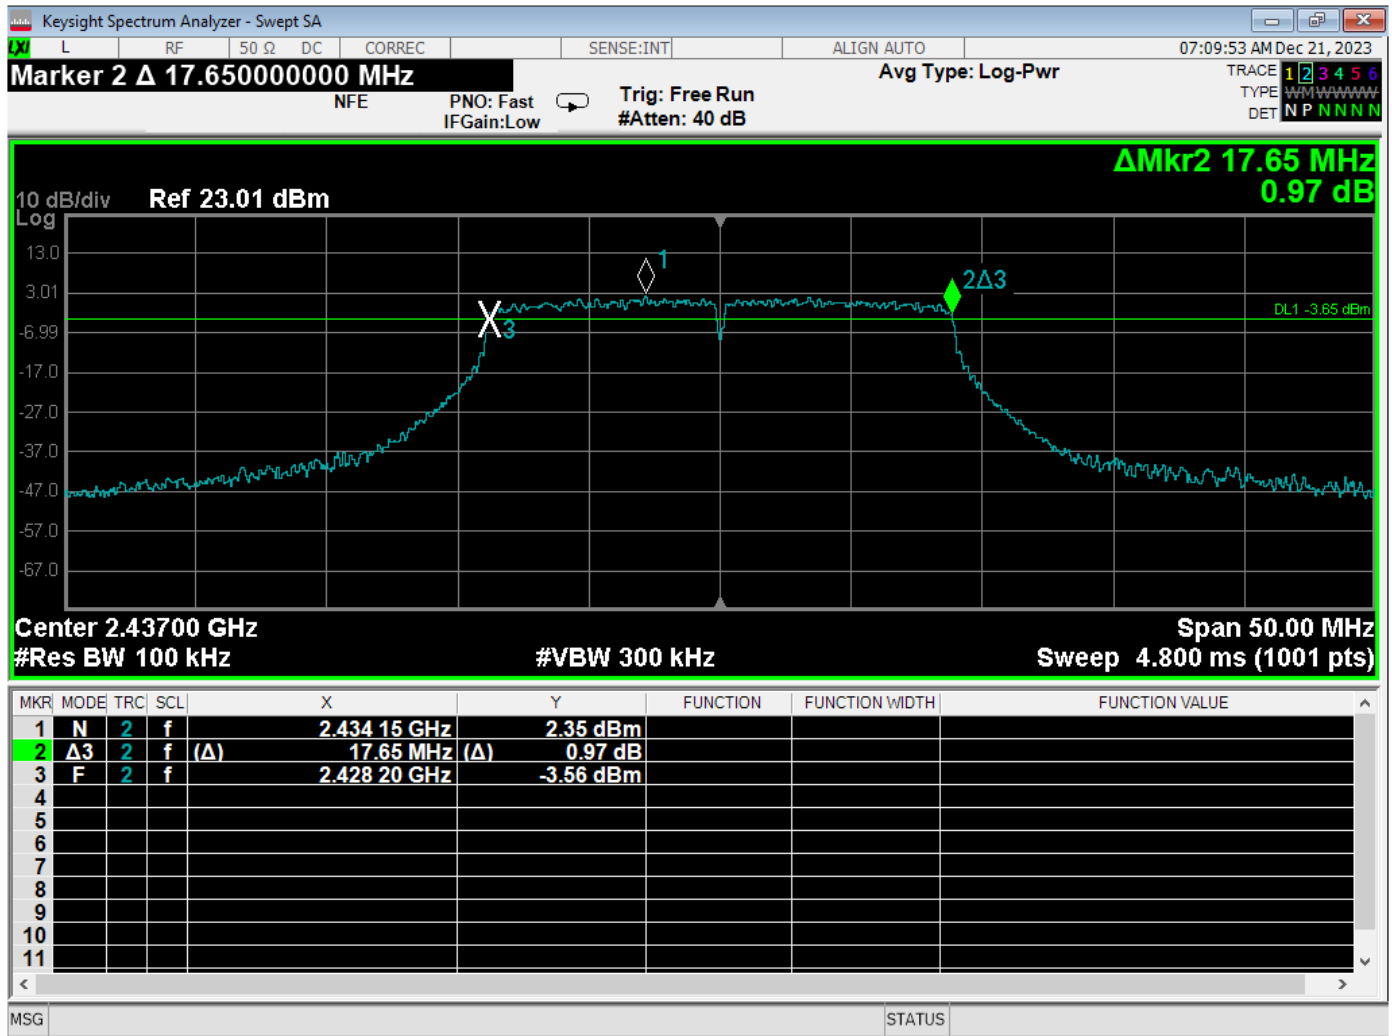

-6 dB Bandwidth – Low Channel – 802.11g Mode

-6 dB Bandwidth – Middle Channel – 802.11g Mode

-6 dB Bandwidth – High Channel – 802.11g Mode

-6 dB Bandwidth – Low Channel – 802.11n Mode – 20 MHz

-6 dB Bandwidth – Middle Channel – 802.11n Mode – 20 MHz

***PEAK POWER OUTPUT  
DATA SHEETS***

## PEAK OUTPUT POWER