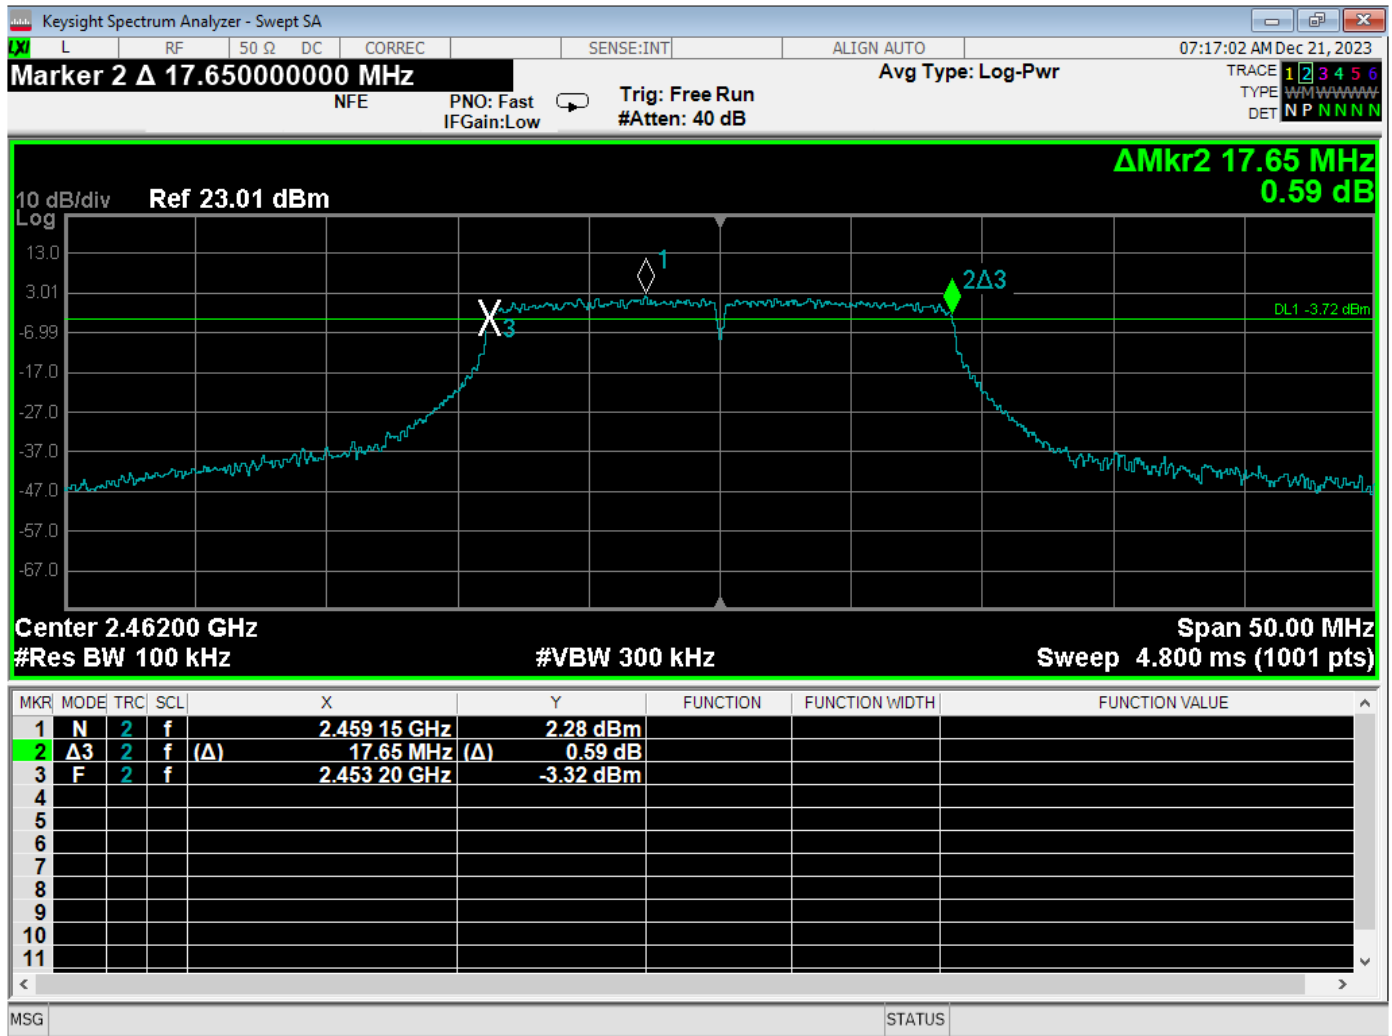

***-6 dB BANDWIDTH  
DATA SHEETS***

-6 dB Bandwidth – Low Channel – BLE Mode – 1 Mbit

-6 dB Bandwidth – Middle Channel – BLE Mode – 1 Mbit

-6 dB Bandwidth – High Channel – BLE Mode – 1 Mbit

-6 dB Bandwidth – Low Channel – BLE Mode – 2 Mbit

-6 dB Bandwidth – Low Channel – 802.11g Mode

-6 dB Bandwidth – Middle Channel – 802.11g Mode

-6 dB Bandwidth – High Channel – 802.11g Mode

-6 dB Bandwidth – Low Channel – 802.11n Mode – 20 MHz

-6 dB Bandwidth – Middle Channel – 802.11n Mode – 20 MHz

***PEAK POWER OUTPUT  
DATA SHEETS***

## PEAK OUTPUT POWER