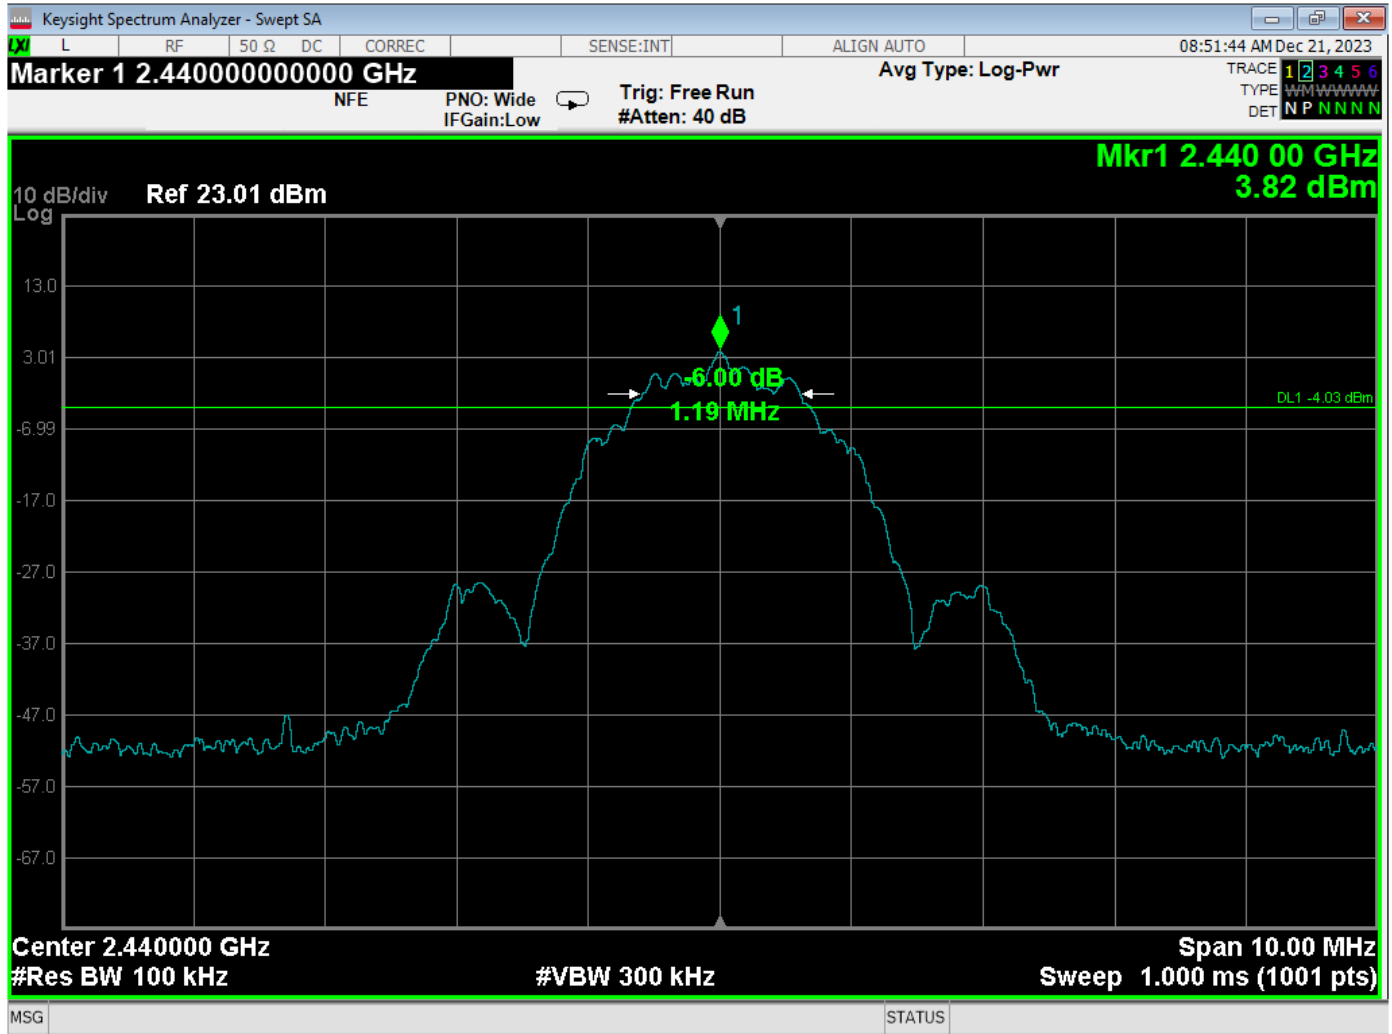

***-6 dB BANDWIDTH  
DATA SHEETS***

-6 dB Bandwidth – Low Channel – BLE Mode – 1 Mbit

-6 dB Bandwidth – Middle Channel – BLE Mode – 1 Mbit

-6 dB Bandwidth – High Channel – BLE Mode – 1 Mbit

-6 dB Bandwidth – Low Channel – BLE Mode – 2 Mbit

-6 dB Bandwidth – Middle Channel – BLE Mode – 2 Mbit

-6 dB Bandwidth – High Channel – BLE Mode – 2 Mbit

-6 dB Bandwidth – Low Channel – 802.11b Mode

-6 dB Bandwidth – Middle Channel – 802.11b Mode

-6 dB Bandwidth – High Channel – 802.11b Mode

-6 dB Bandwidth – Low Channel – 802.11g Mode

-6 dB Bandwidth – Middle Channel – 802.11g Mode

-6 dB Bandwidth – High Channel – 802.11g Mode

-6 dB Bandwidth – Low Channel – 802.11n Mode – 20 MHz

-6 dB Bandwidth – Middle Channel – 802.11n Mode – 20 MHz

## PEAK OUTPUT POWER