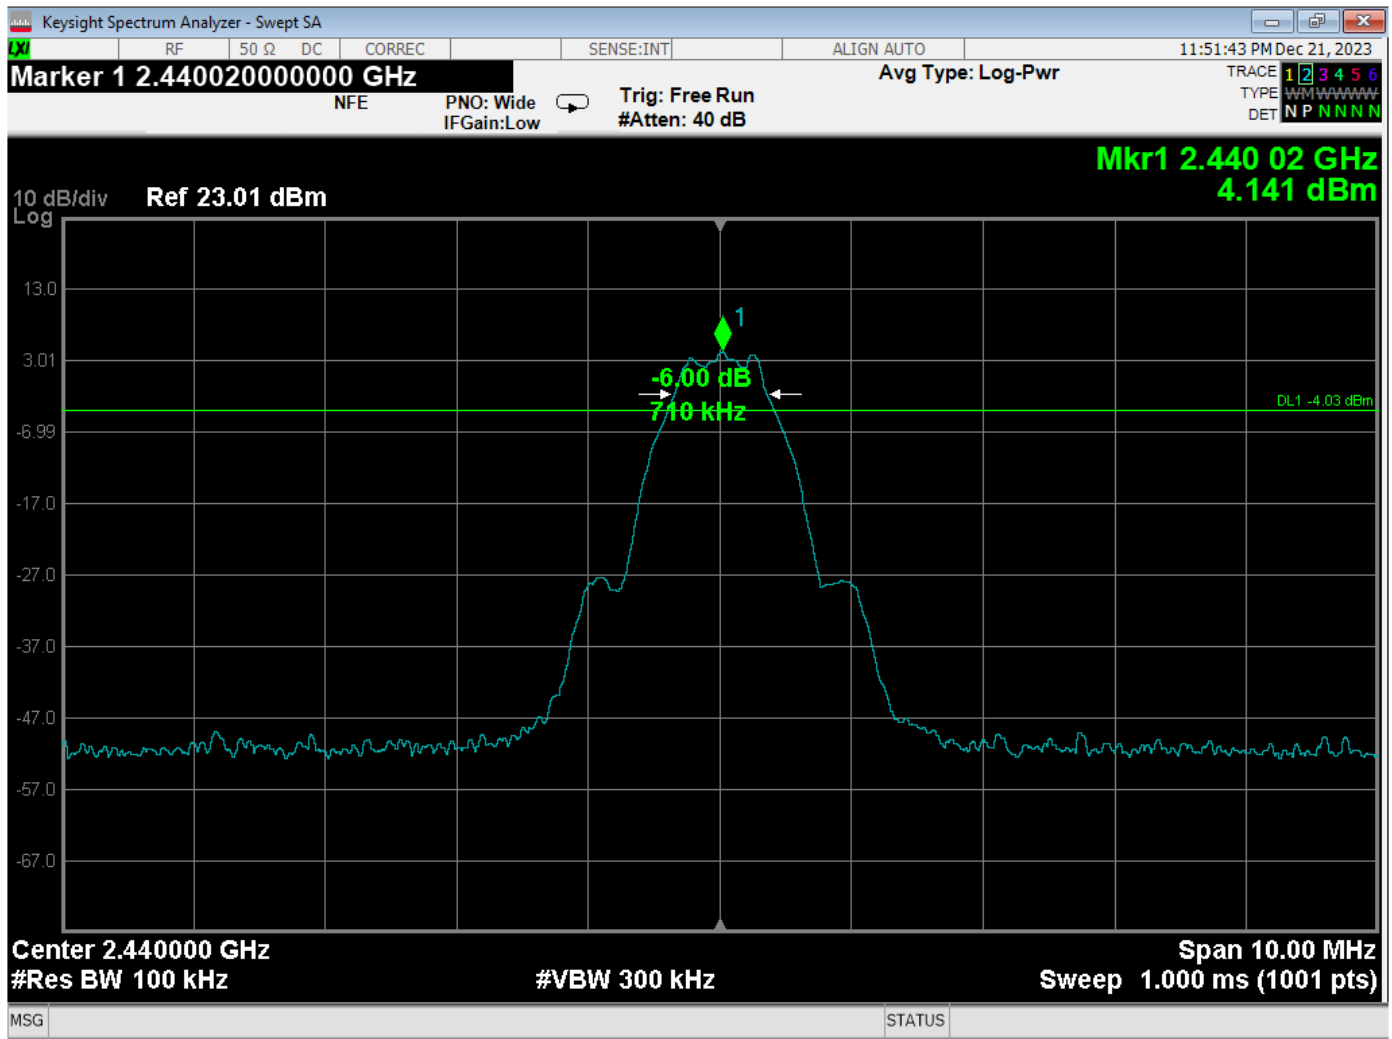

***-6 dB BANDWIDTH  
DATA SHEETS***

-6 dB Bandwidth – Low Channel – BLE Mode – 1 Mbit

-6 dB Bandwidth – Middle Channel – BLE Mode – 1 Mbit

-6 dB Bandwidth – High Channel – BLE Mode – 1 Mbit

-6 dB Bandwidth – Low Channel – BLE Mode – 2 Mbit

-6 dB Bandwidth – Middle Channel – BLE Mode – 2 Mbit

-6 dB Bandwidth – High Channel – BLE Mode – 2 Mbit

-6 dB Bandwidth – Low Channel – 802.11b Mode

-6 dB Bandwidth – Middle Channel – 802.11b Mode

-6 dB Bandwidth – High Channel – 802.11b Mode