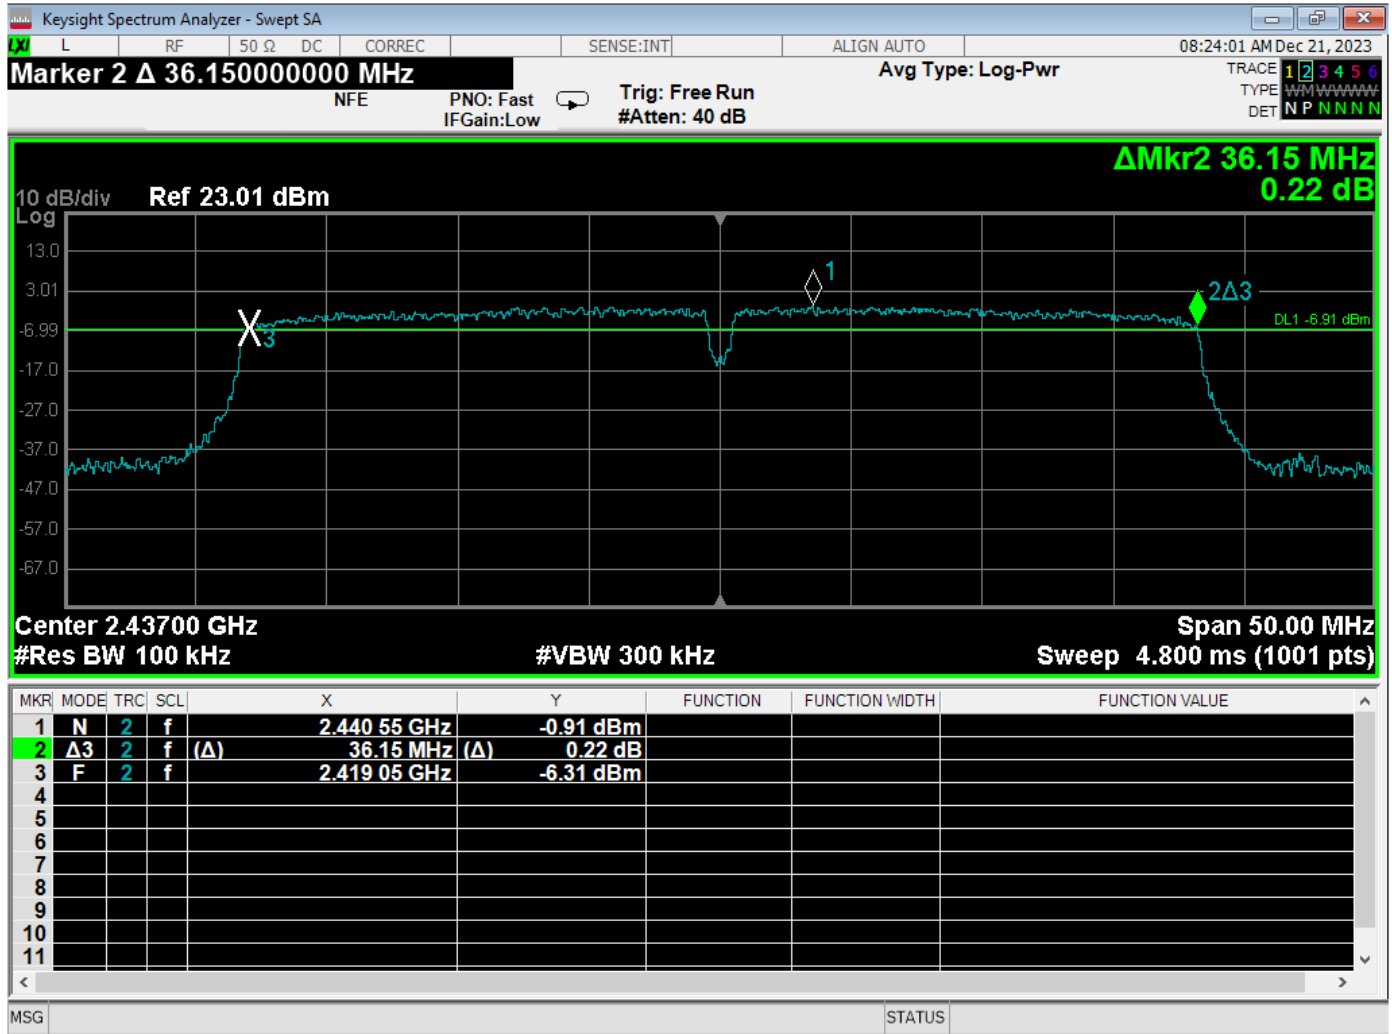

-6 dB Bandwidth – Low Channel – 802.11g Mode

-6 dB Bandwidth – Middle Channel – 802.11g Mode

-6 dB Bandwidth – High Channel – 802.11g Mode

-6 dB Bandwidth – Low Channel – 802.11n Mode – 20 MHz

-6 dB Bandwidth – Middle Channel – 802.11n Mode – 20 MHz

-6 dB Bandwidth – High Channel – 802.11n Mode – 20 MHz

-6 dB Bandwidth – Low Channel – 802.11n Mode – 40 MHz

-6 dB Bandwidth – Middle Channel – 802.11n Mode – 40 MHz

-6 dB Bandwidth – High Channel – 802.11n Mode – 40 MHz

***PEAK POWER OUTPUT  
DATA SHEETS***

## PEAK OUTPUT POWER