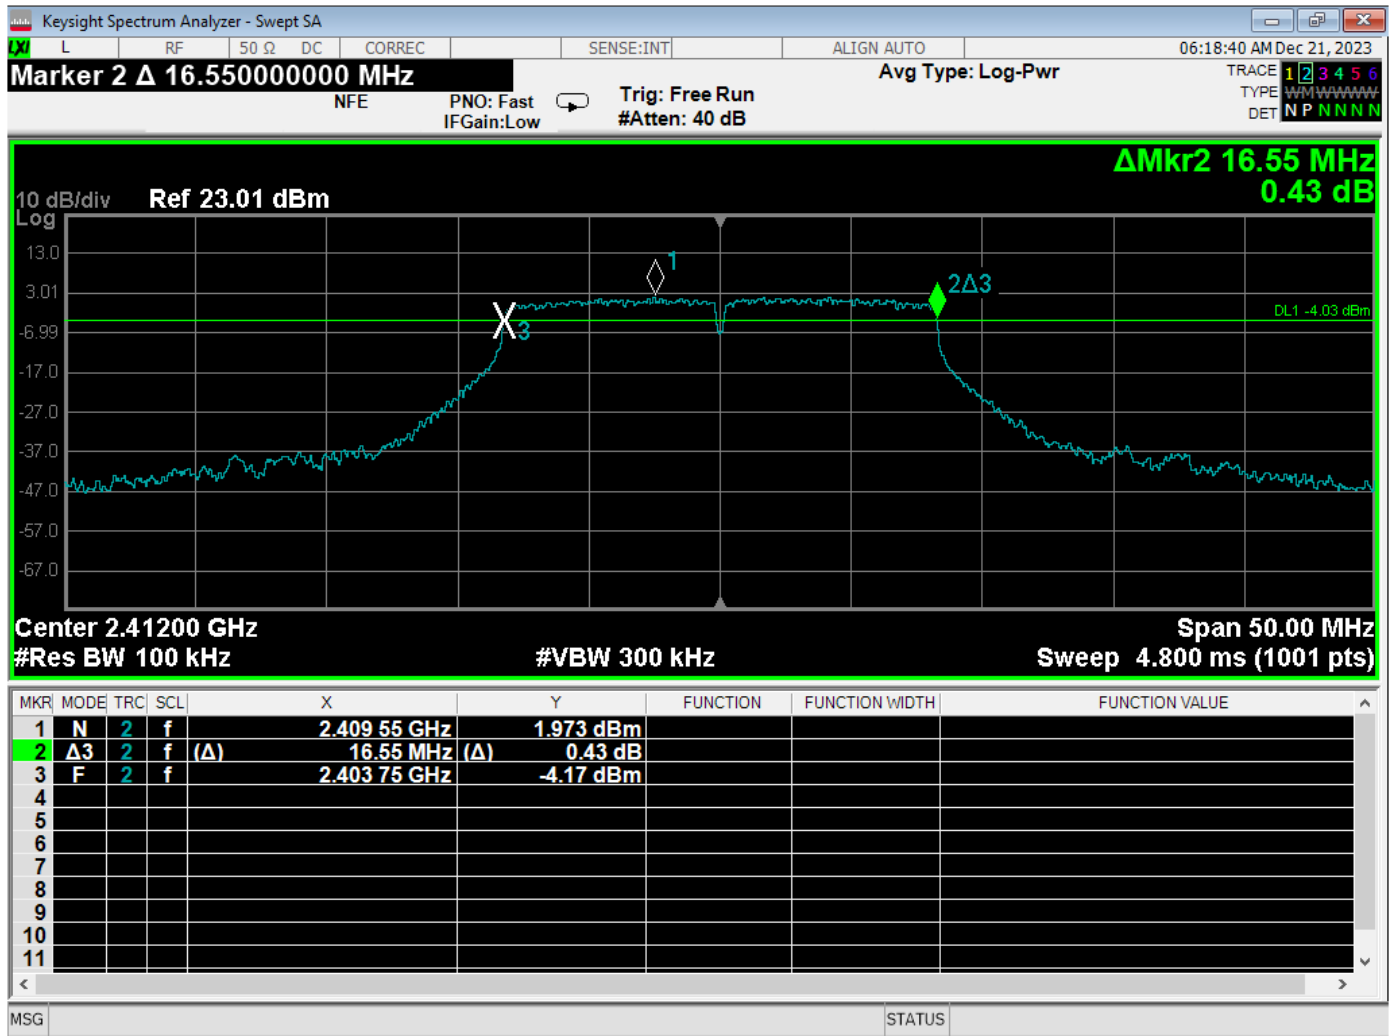

***-6 dB BANDWIDTH  
DATA SHEETS***

-6 dB Bandwidth – Low Channel – BLE Mode – 1 Mbit

-6 dB Bandwidth – Middle Channel – BLE Mode – 1 Mbit

-6 dB Bandwidth – High Channel – BLE Mode – 1 Mbit

-6 dB Bandwidth – Low Channel – BLE Mode – 2 Mbit

-6 dB Bandwidth – Middle Channel – BLE Mode – 2 Mbit

-6 dB Bandwidth – High Channel – BLE Mode – 2 Mbit

-6 dB Bandwidth – Low Channel – 802.11b Mode

-6 dB Bandwidth – Middle Channel – 802.11b Mode

-6 dB Bandwidth – High Channel – 802.11b Mode

-6 dB Bandwidth – Low Channel – 802.11g Mode

-6 dB Bandwidth – Middle Channel – 802.11g Mode

-6 dB Bandwidth – High Channel – 802.11g Mode

-6 dB Bandwidth – Low Channel – 802.11n Mode – 20 MHz

-6 dB Bandwidth – Middle Channel – 802.11n Mode – 20 MHz

## PEAK OUTPUT POWER