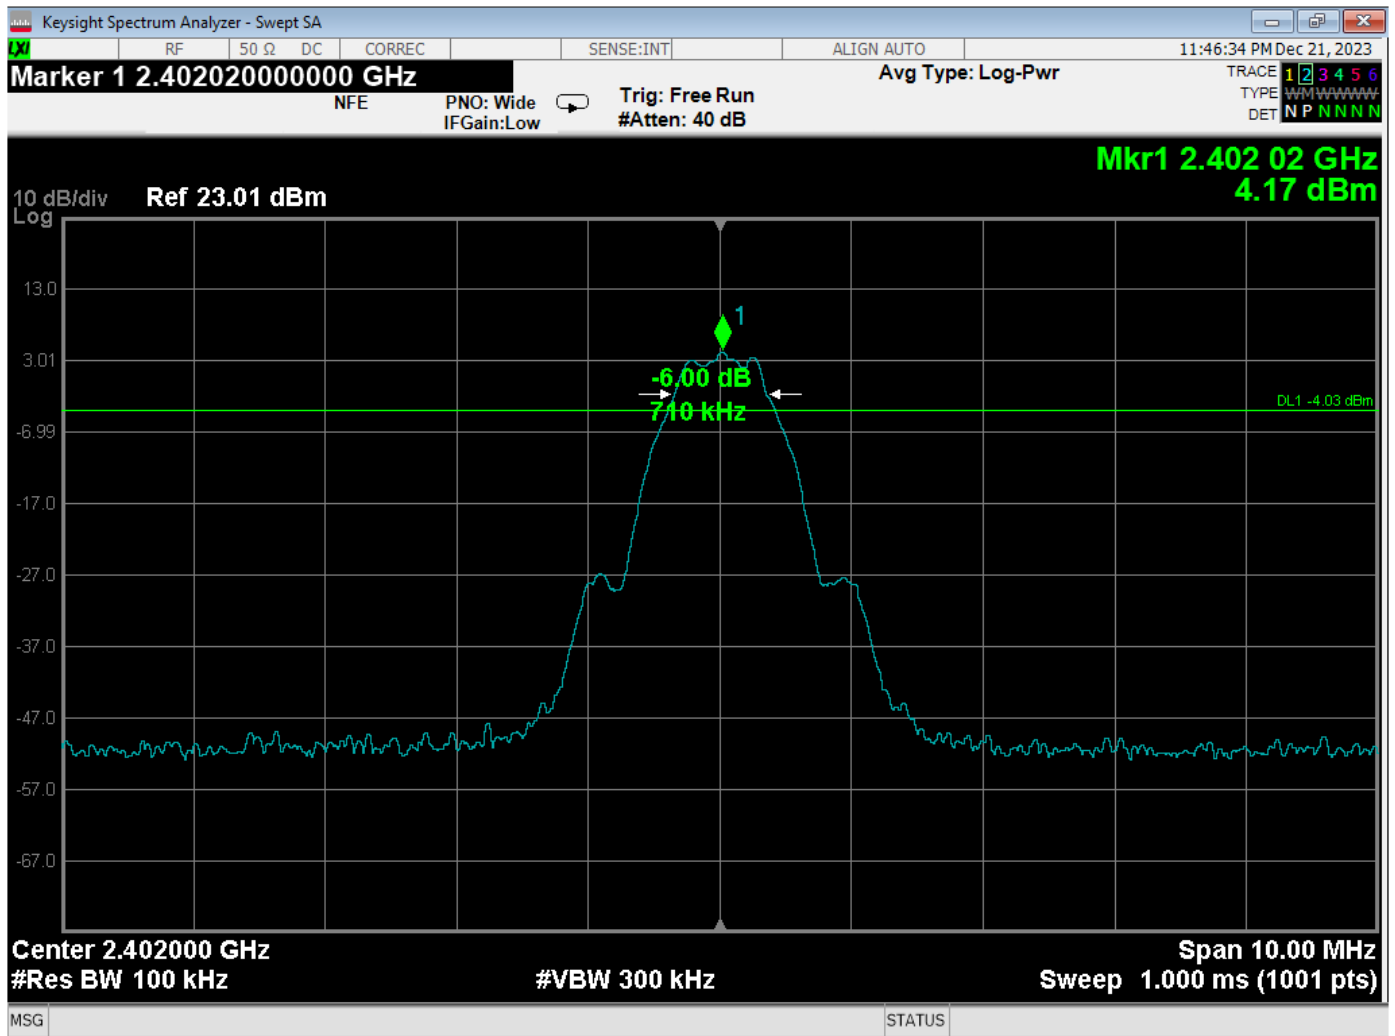

***-6 dB BANDWIDTH  
DATA SHEETS***

-6 dB Bandwidth – Low Channel – BLE Mode – 1 Mbit

-6 dB Bandwidth – Middle Channel – BLE Mode – 1 Mbit

-6 dB Bandwidth – High Channel – BLE Mode – 1 Mbit

-6 dB Bandwidth – Low Channel – BLE Mode – 2 Mbit

-6 dB Bandwidth – Middle Channel – BLE Mode – 2 Mbit

-6 dB Bandwidth – High Channel – BLE Mode – 2 Mbit

-6 dB Bandwidth – Low Channel – 802.11b Mode

-6 dB Bandwidth – Middle Channel – 802.11b Mode

-6 dB Bandwidth – High Channel – 802.11b Mode