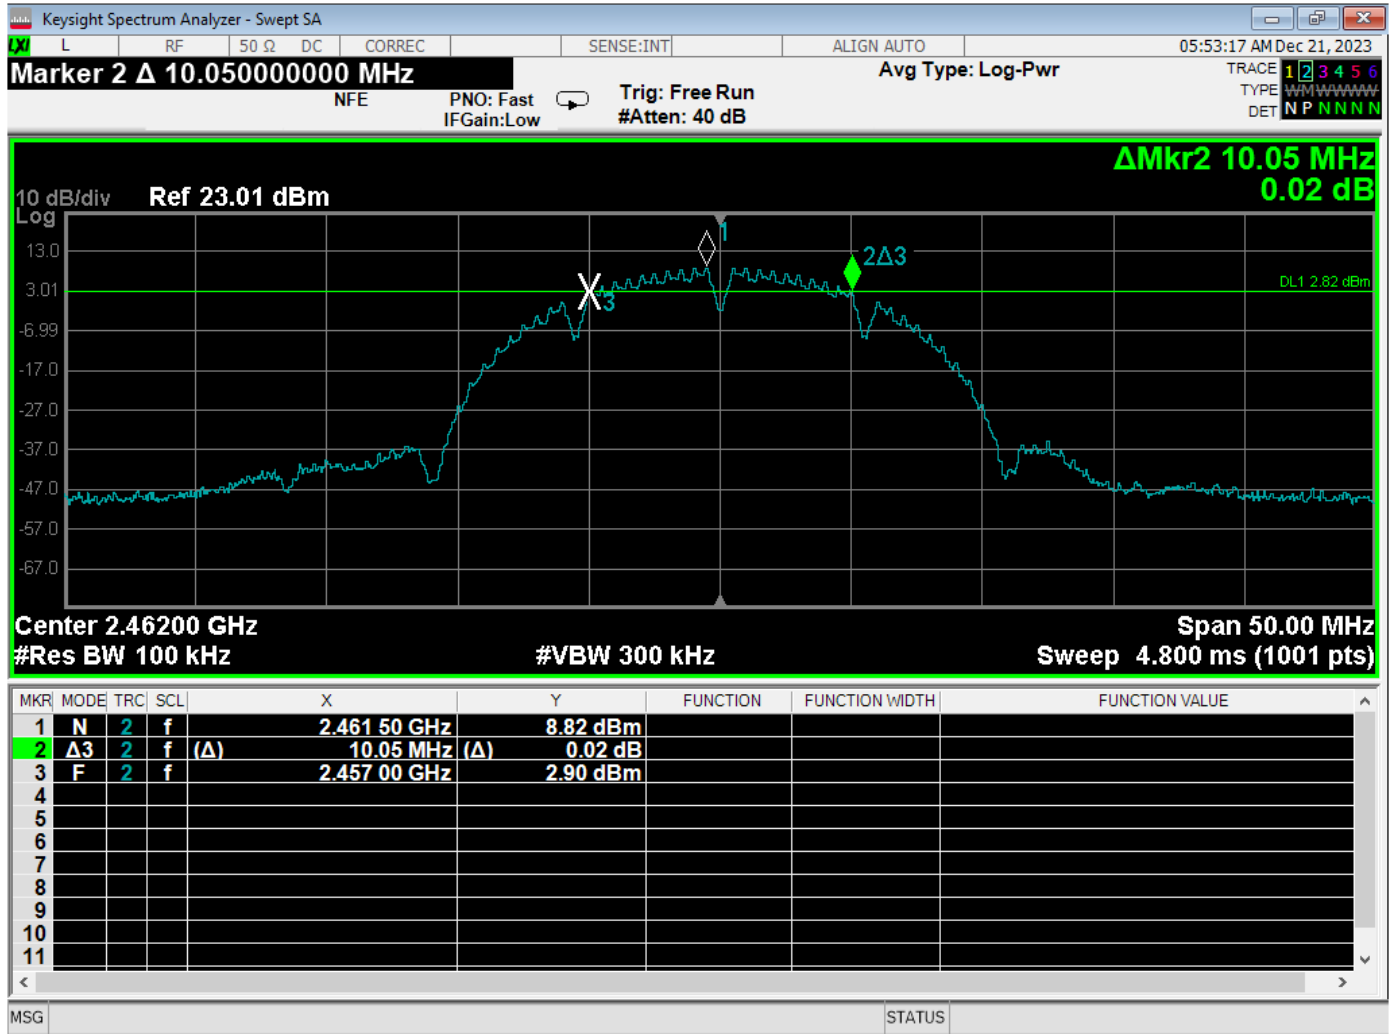

***-6 dB BANDWIDTH  
DATA SHEETS***

-6 dB Bandwidth – Low Channel – BLE Mode – 1 Mbit

-6 dB Bandwidth – Middle Channel – BLE Mode – 1 Mbit

-6 dB Bandwidth – High Channel – BLE Mode – 1 Mbit

-6 dB Bandwidth – Low Channel – BLE Mode – 2 Mbit

-6 dB Bandwidth – Middle Channel – BLE Mode – 2 Mbit

-6 dB Bandwidth – High Channel – BLE Mode – 2 Mbit

-6 dB Bandwidth – Low Channel – 802.11b Mode

-6 dB Bandwidth – Middle Channel – 802.11b Mode

-6 dB Bandwidth – High Channel – 802.11b Mode

-6 dB Bandwidth – Low Channel – 802.11g Mode

-6 dB Bandwidth – Middle Channel – 802.11g Mode

-6 dB Bandwidth – High Channel – 802.11g Mode

-6 dB Bandwidth – Low Channel – 802.11n Mode – 20 MHz

-6 dB Bandwidth – Middle Channel – 802.11n Mode – 20 MHz

## PEAK OUTPUT POWER