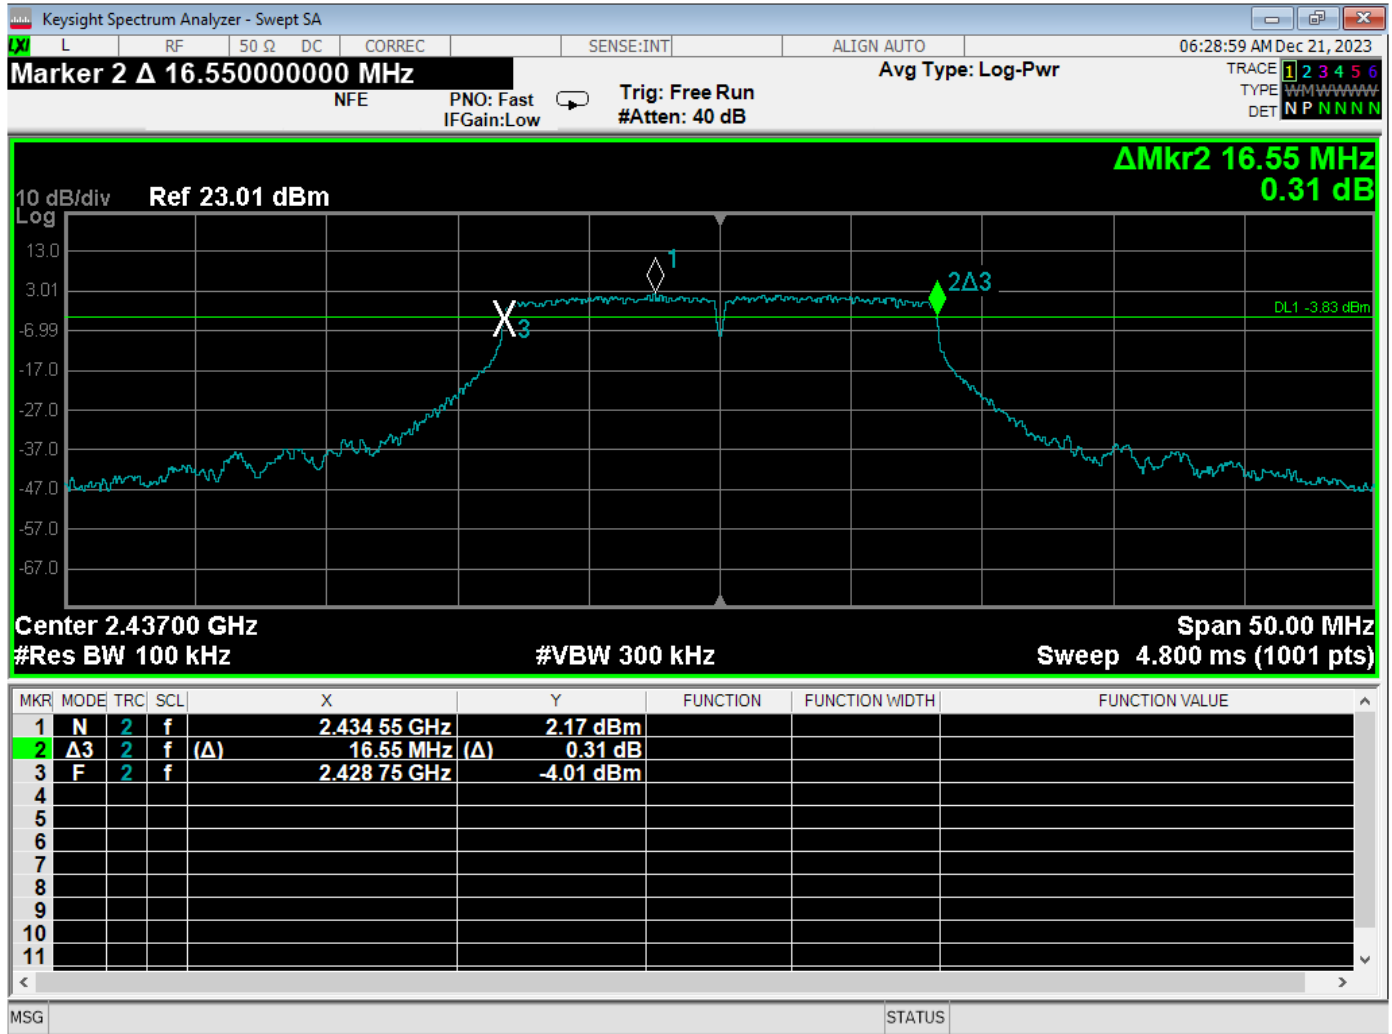

***-6 dB BANDWIDTH  
DATA SHEETS***

-6 dB Bandwidth – Low Channel – BLE Mode – 1 Mbit

-6 dB Bandwidth – Middle Channel – BLE Mode – 1 Mbit

-6 dB Bandwidth – High Channel – BLE Mode – 1 Mbit

-6 dB Bandwidth – Low Channel – BLE Mode – 2 Mbit

-6 dB Bandwidth – Middle Channel – BLE Mode – 2 Mbit

-6 dB Bandwidth – High Channel – BLE Mode – 2 Mbit

-6 dB Bandwidth – Low Channel – 802.11b Mode

-6 dB Bandwidth – Middle Channel – 802.11b Mode

-6 dB Bandwidth – High Channel – 802.11b Mode

-6 dB Bandwidth – Low Channel – 802.11g Mode

-6 dB Bandwidth – Middle Channel – 802.11g Mode

-6 dB Bandwidth – High Channel – 802.11g Mode

-6 dB Bandwidth – Low Channel – 802.11n Mode – 20 MHz

-6 dB Bandwidth – Middle Channel – 802.11n Mode – 20 MHz

## PEAK OUTPUT POWER