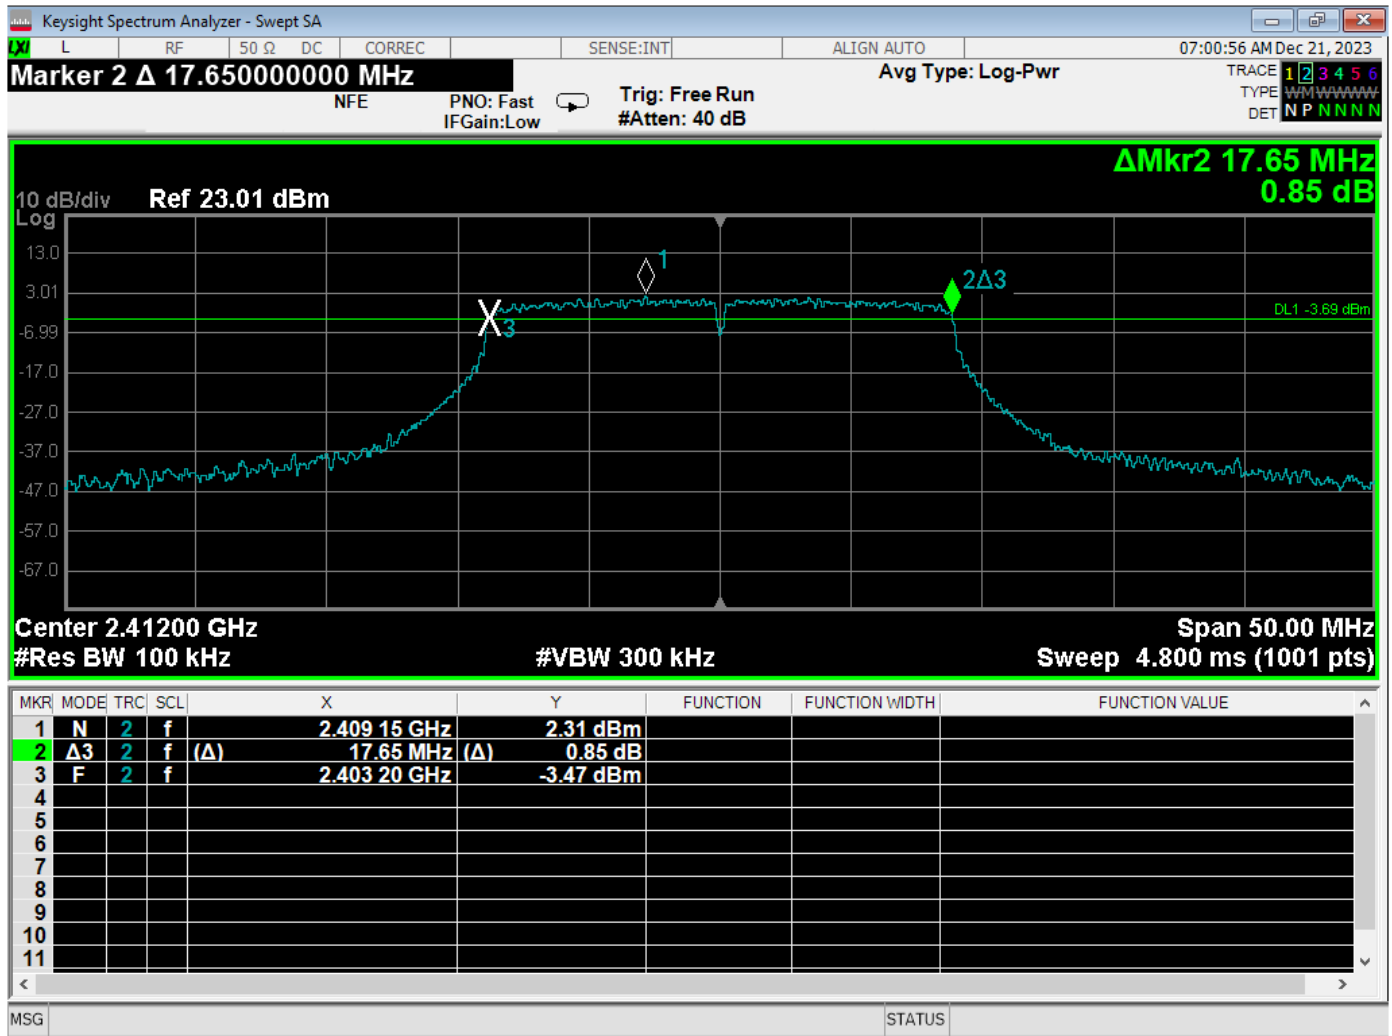

***-6 dB BANDWIDTH  
DATA SHEETS***

-6 dB Bandwidth – Low Channel – BLE Mode – 1 Mbit

-6 dB Bandwidth – Middle Channel – BLE Mode – 1 Mbit

-6 dB Bandwidth – High Channel – BLE Mode – 1 Mbit

-6 dB Bandwidth – Low Channel – BLE Mode – 2 Mbit

-6 dB Bandwidth – Middle Channel – BLE Mode – 2 Mbit

-6 dB Bandwidth – High Channel – BLE Mode – 2 Mbit

-6 dB Bandwidth – Low Channel – 802.11b Mode

-6 dB Bandwidth – Middle Channel – 802.11b Mode

-6 dB Bandwidth – High Channel – 802.11b Mode

-6 dB Bandwidth – Low Channel – 802.11g Mode

-6 dB Bandwidth – Middle Channel – 802.11g Mode

-6 dB Bandwidth – High Channel – 802.11g Mode

-6 dB Bandwidth – Low Channel – 802.11n Mode – 20 MHz

-6 dB Bandwidth – Middle Channel – 802.11n Mode – 20 MHz

## PEAK OUTPUT POWER