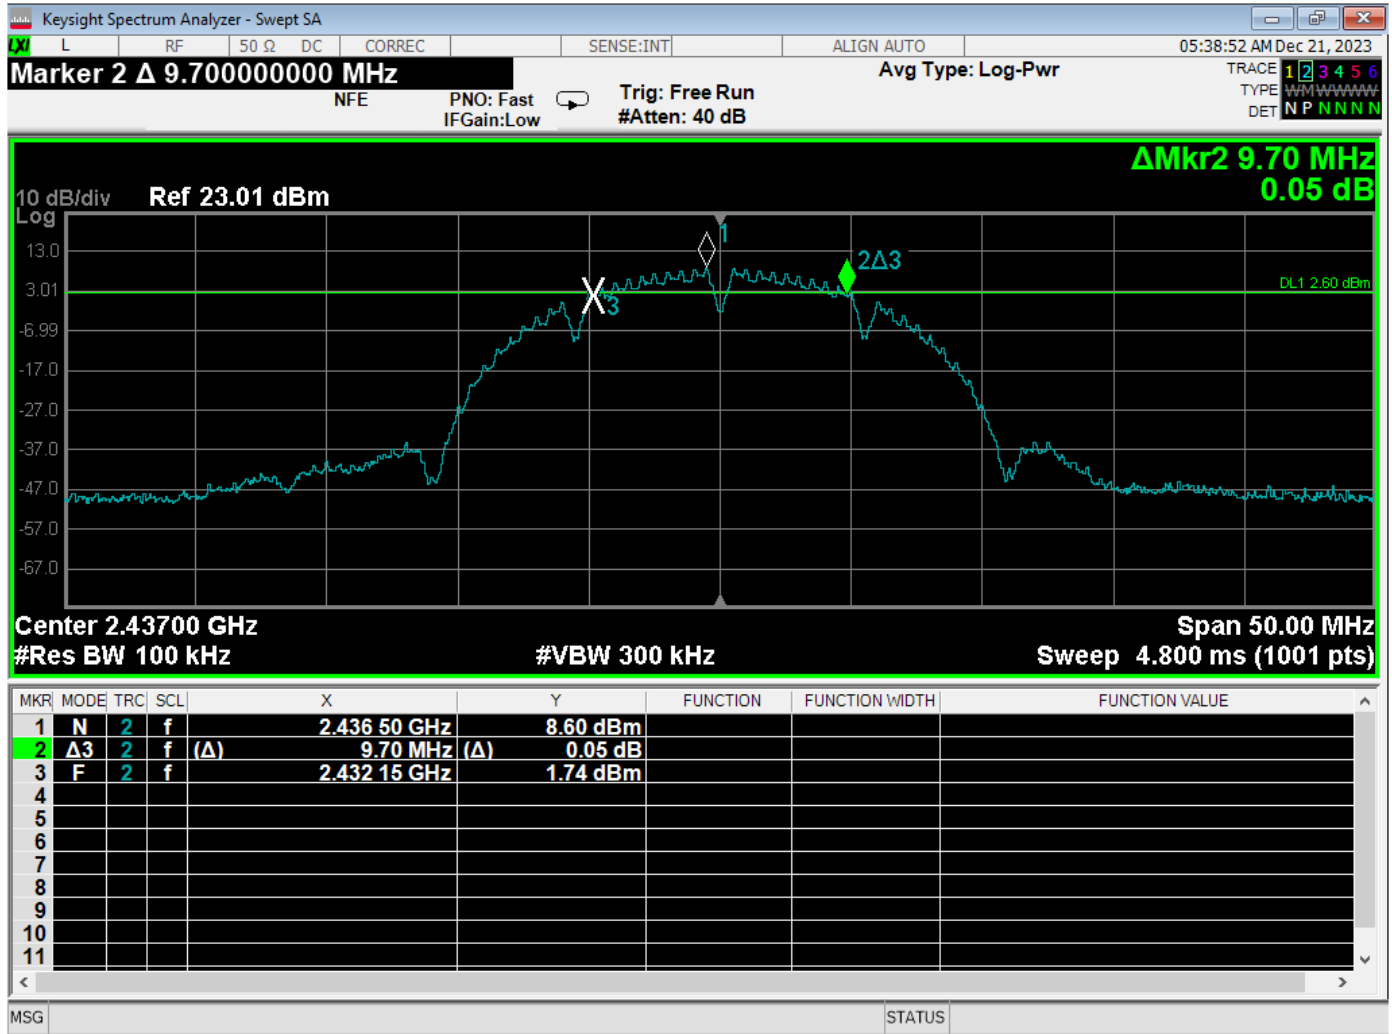

***-6 dB BANDWIDTH  
DATA SHEETS***

-6 dB Bandwidth – Low Channel – BLE Mode – 1 Mbit

-6 dB Bandwidth – Middle Channel – BLE Mode – 1 Mbit

-6 dB Bandwidth – High Channel – BLE Mode – 1 Mbit

-6 dB Bandwidth – Low Channel – BLE Mode – 2 Mbit

-6 dB Bandwidth – Middle Channel – BLE Mode – 2 Mbit

-6 dB Bandwidth – High Channel – BLE Mode – 2 Mbit

-6 dB Bandwidth – Low Channel – 802.11b Mode

-6 dB Bandwidth – Middle Channel – 802.11b Mode

-6 dB Bandwidth – High Channel – 802.11b Mode

-6 dB Bandwidth – Low Channel – 802.11g Mode

-6 dB Bandwidth – Middle Channel – 802.11g Mode

-6 dB Bandwidth – High Channel – 802.11g Mode

-6 dB Bandwidth – Low Channel – 802.11n Mode – 20 MHz

-6 dB Bandwidth – Middle Channel – 802.11n Mode – 20 MHz

## PEAK OUTPUT POWER