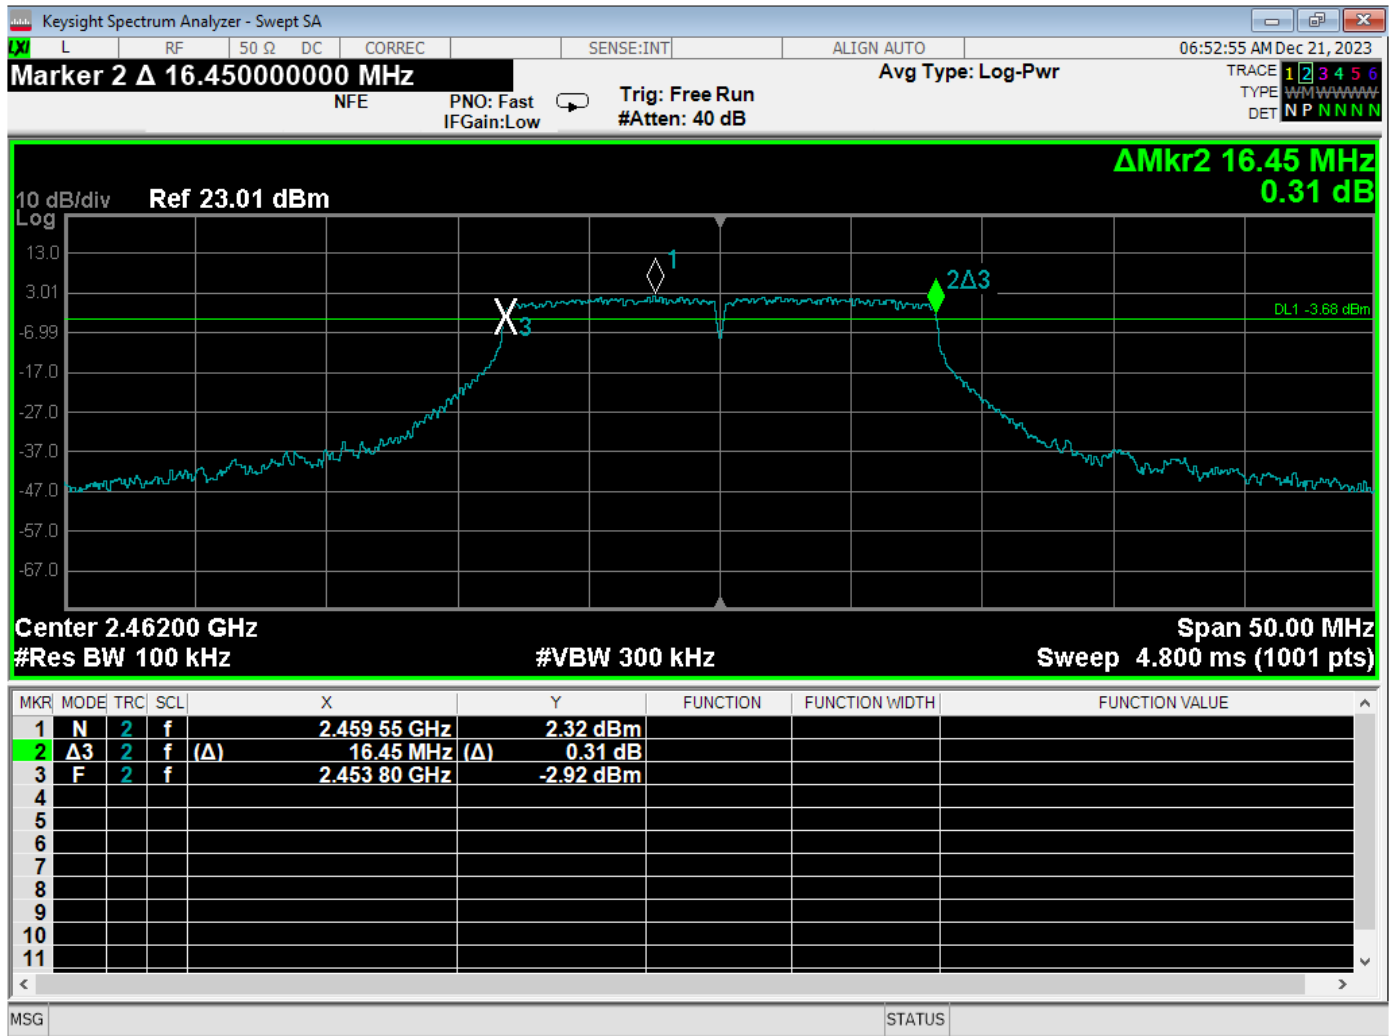

***-6 dB BANDWIDTH  
DATA SHEETS***

-6 dB Bandwidth – Low Channel – BLE Mode – 1 Mbit

-6 dB Bandwidth – Middle Channel – BLE Mode – 1 Mbit

-6 dB Bandwidth – High Channel – BLE Mode – 1 Mbit

-6 dB Bandwidth – Low Channel – BLE Mode – 2 Mbit

-6 dB Bandwidth – Middle Channel – BLE Mode – 2 Mbit

-6 dB Bandwidth – High Channel – BLE Mode – 2 Mbit

-6 dB Bandwidth – Low Channel – 802.11b Mode

-6 dB Bandwidth – Middle Channel – 802.11b Mode

-6 dB Bandwidth – High Channel – 802.11b Mode

-6 dB Bandwidth – Low Channel – 802.11g Mode

-6 dB Bandwidth – Middle Channel – 802.11g Mode

-6 dB Bandwidth – High Channel – 802.11g Mode

-6 dB Bandwidth – Low Channel – 802.11n Mode – 20 MHz

-6 dB Bandwidth – Middle Channel – 802.11n Mode – 20 MHz

## PEAK OUTPUT POWER