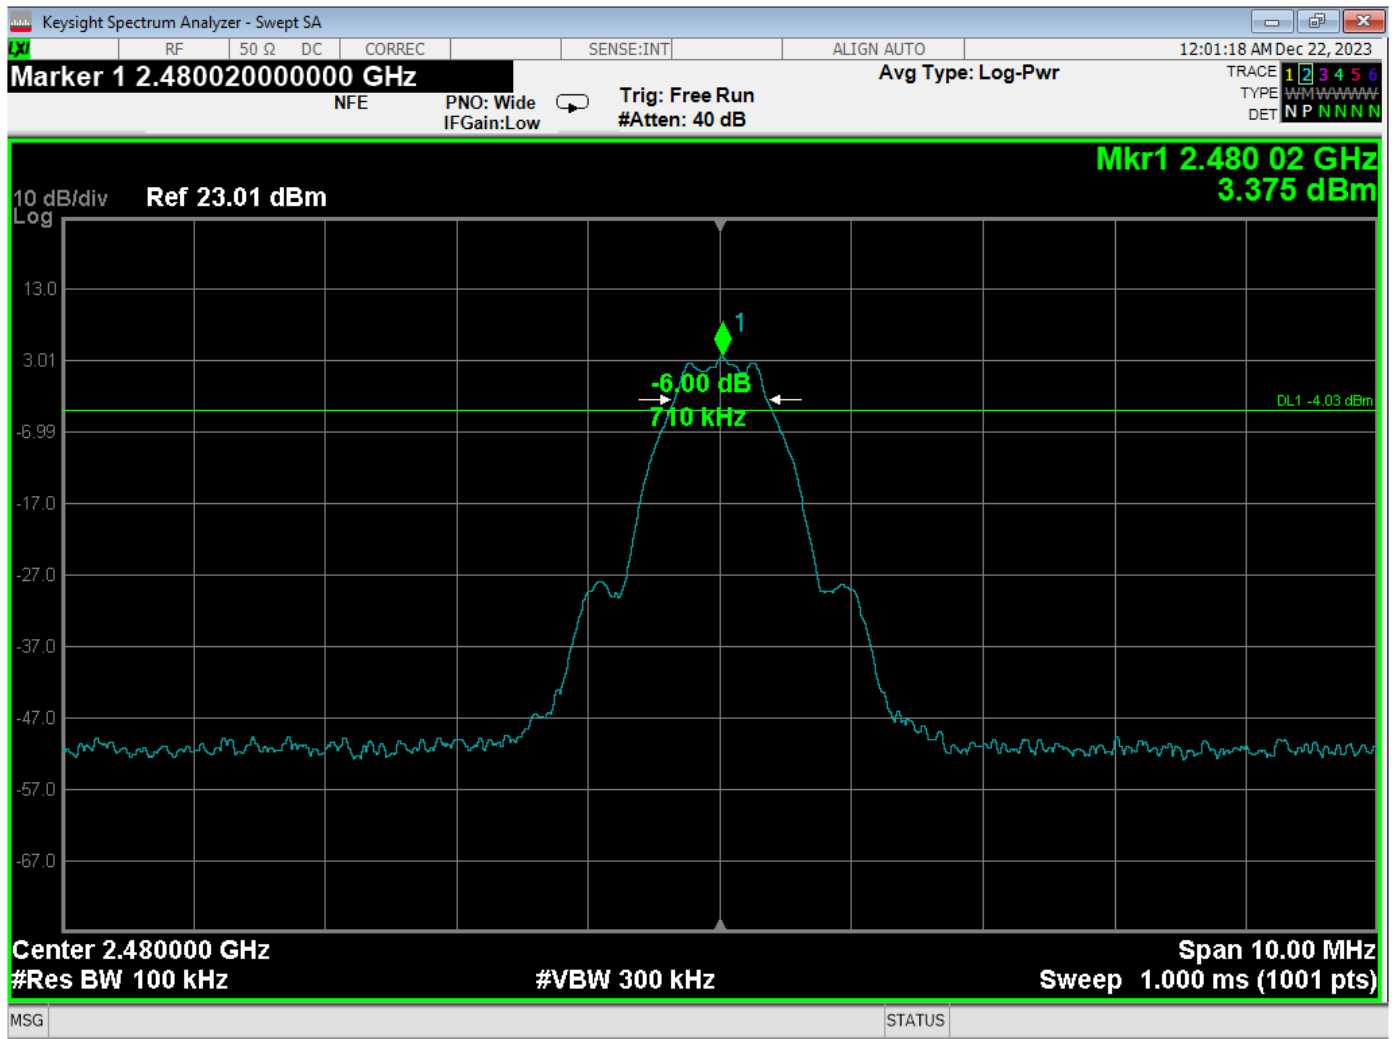

***-6 dB BANDWIDTH  
DATA SHEETS***

-6 dB Bandwidth – Low Channel – BLE Mode – 1 Mbit

-6 dB Bandwidth – Middle Channel – BLE Mode – 1 Mbit

-6 dB Bandwidth – High Channel – BLE Mode – 1 Mbit

-6 dB Bandwidth – Low Channel – BLE Mode – 2 Mbit

-6 dB Bandwidth – Middle Channel – BLE Mode – 2 Mbit

-6 dB Bandwidth – High Channel – BLE Mode – 2 Mbit

-6 dB Bandwidth – Low Channel – 802.11b Mode

-6 dB Bandwidth – Middle Channel – 802.11b Mode

-6 dB Bandwidth – High Channel – 802.11b Mode

## PEAK OUTPUT POWER