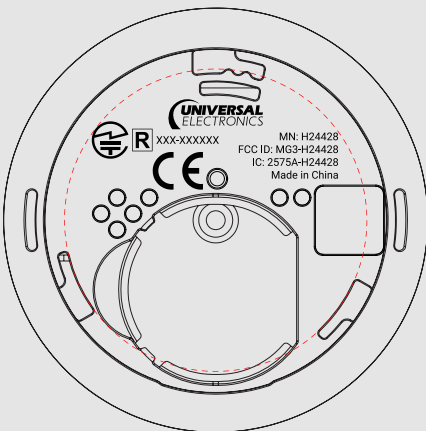

Laser-Etching

Battery Pull Tab