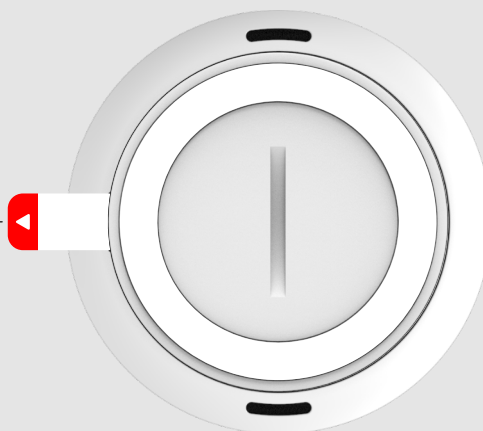

Dimensions: 56 x 56 x 16.7 mm
Battery: CR2477
Designer: WM
Date: 11/17/2022

Top Case, Battery Door & Button

- Ecolink White
  ASA, MT11007

Bottom Case

- Ecolink White
  ASA, MT11007
  Laser-Etching

Double-Sided Adhesive Tape

- White
  Foam with double-sided adhesive tape

Feedback LED glows through plastic

Button

Double-Sided Adhesive Tape

Battery Door

Bottom Case

Laser-Etching

Battery Pull Tab