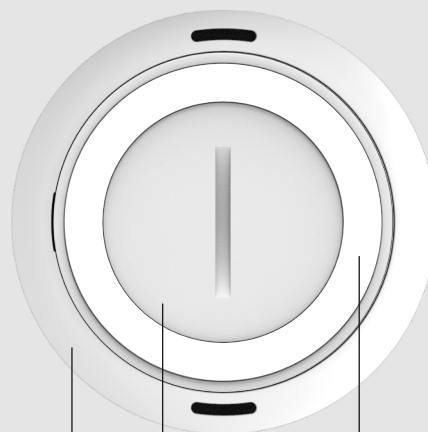

Double-Sided Adhesive Tape

Battery Door

Bottom Case