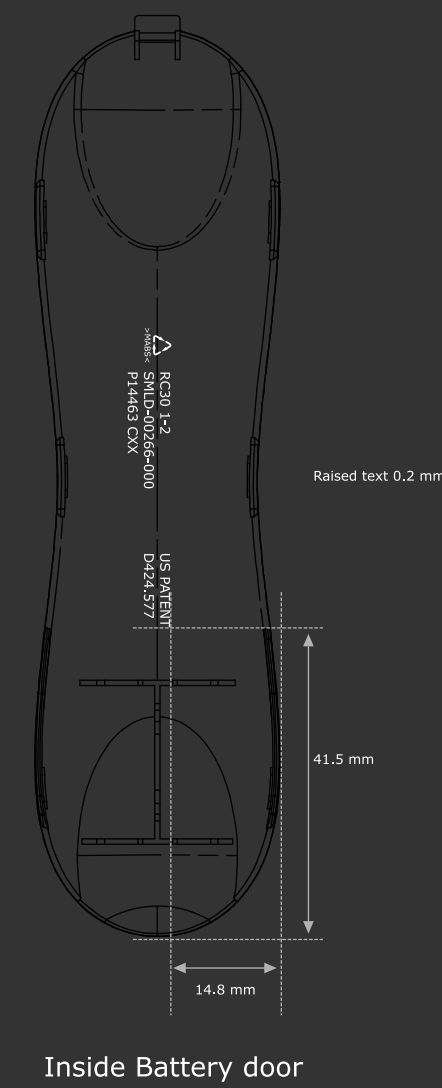

Based on Rendering: Tivo Series 5 Remote Control 2014 01A
Dimensions: 53 x 178 x 38 mm
Batteries: AA x 2
Designer: Cesar Alvarado
PM/AE: Chitra Mysore
Date: 03/06/15
URC: URC-7020BC0
P/N: 160-5025

Revisions:
Rev. 01, X
Initial Release

Rev. 02
Added inside battery door
raised text.

Rev. 03
Added text Model:RC301-2
to pcb

Rev. 04
Added Topcase text/symbols

Rev. 05
Resized text TV Pwr, input,
Mute, Rec

Rev. 06
Added topcase print color
Pure white.

Rev. 07
Model/FCC ID # update
removed IC #

Rev. 08
Added IC#
"IC: 2575A-7020"

PCB Artwork

Note: factory may move artwork for best placement.