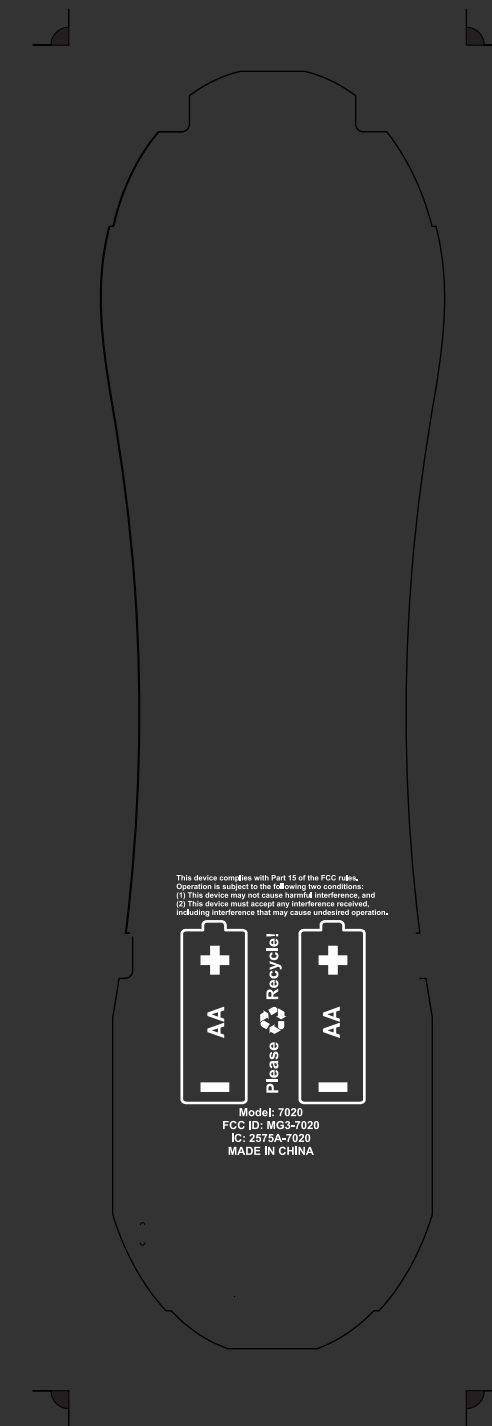

Based on Rendering: Tivo Series 5 Remote Control 2014 01A  
 Dimensions: 53 x 178 x 38 mm  
 Batteries: AA x 2  
 Designer: Cesar Alvarado  
 PM/AE: Chitra Mysore  
 Date: 03/06/15  
 URC: URC-7020BC0  
 P/N: 160-5025

Revisions:  
 Rev. 01, X  
 Initial Release

Rev. 02  
 Added inside battery door  
 raised text.

Rev. 03  
 Added text Model:RC301-2  
 to pcb

Rev. 04  
 Added Topcase text/symbols

Rev. 05  
 Resized text TV Pwr, input,  
 Mute, Rec

Rev. 06  
 Added topcase print color  
 Pure white.

Rev. 07  
 Model/FCC ID # update  
 removed IC #

Rev. 08  
 Added IC#  
 "IC: 2575A-7020"

PCB Artwork

Note: factory may move artwork for best placement.