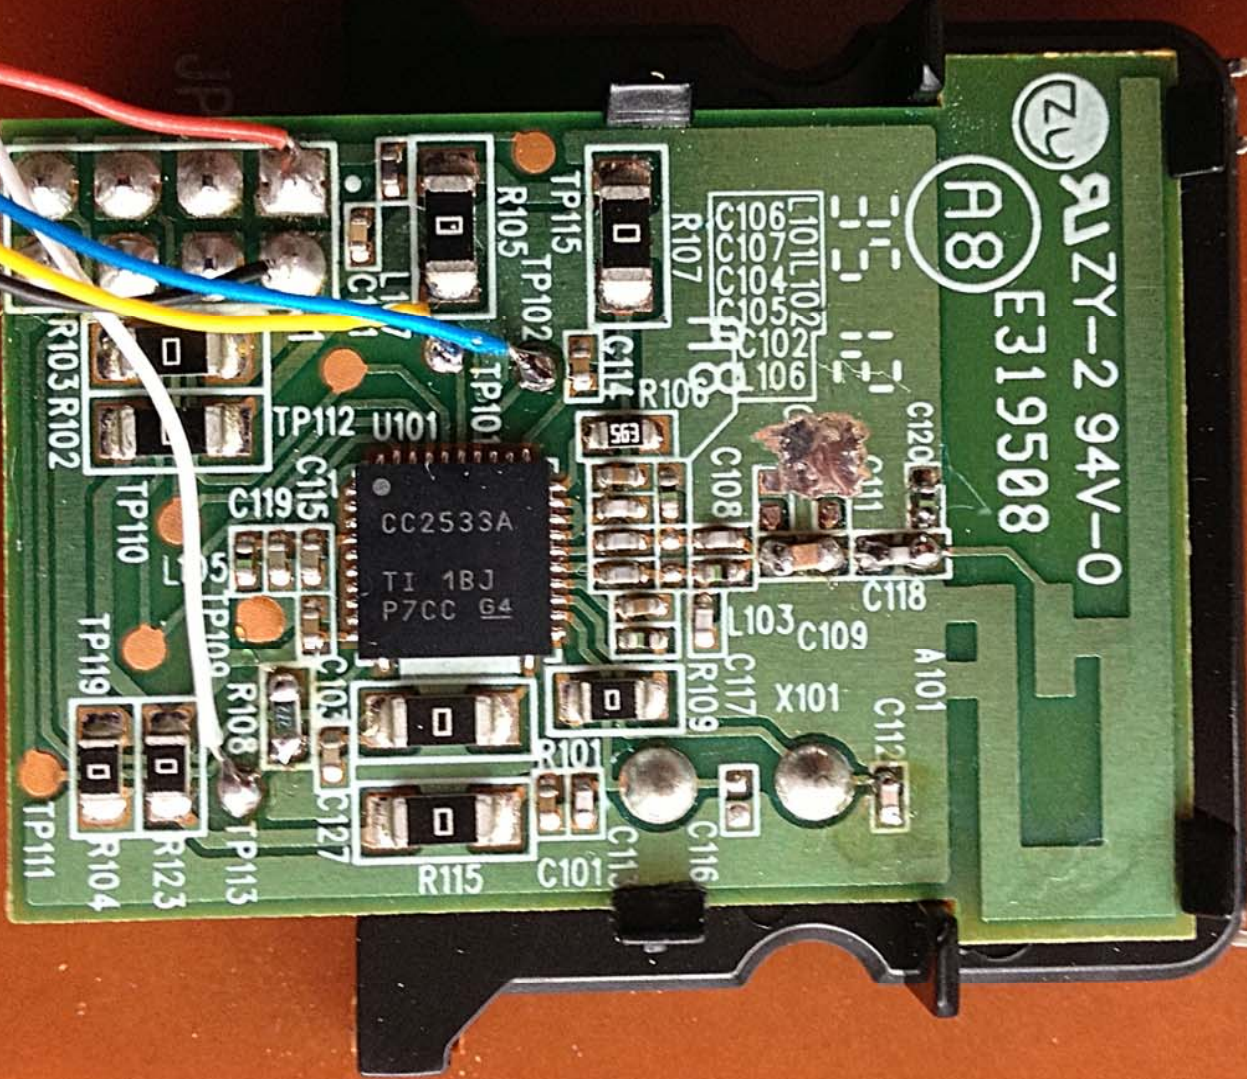

ABS
PIEHL-2

Made in China

+ 1.5V / UM-3 / R6 / AA -

MOTOROLA MXv4 FR1 PCB #1 +

ZV ALZY-2 94V-0
E319508

A8

MOTOROLA MXV4 RF REMOTE

URC-6251BC0-XXXX-R

60062-4025001 V00

FEB.2012 REV:00

CC 1 TD

RECORD

STOP

REW

POWER

FF