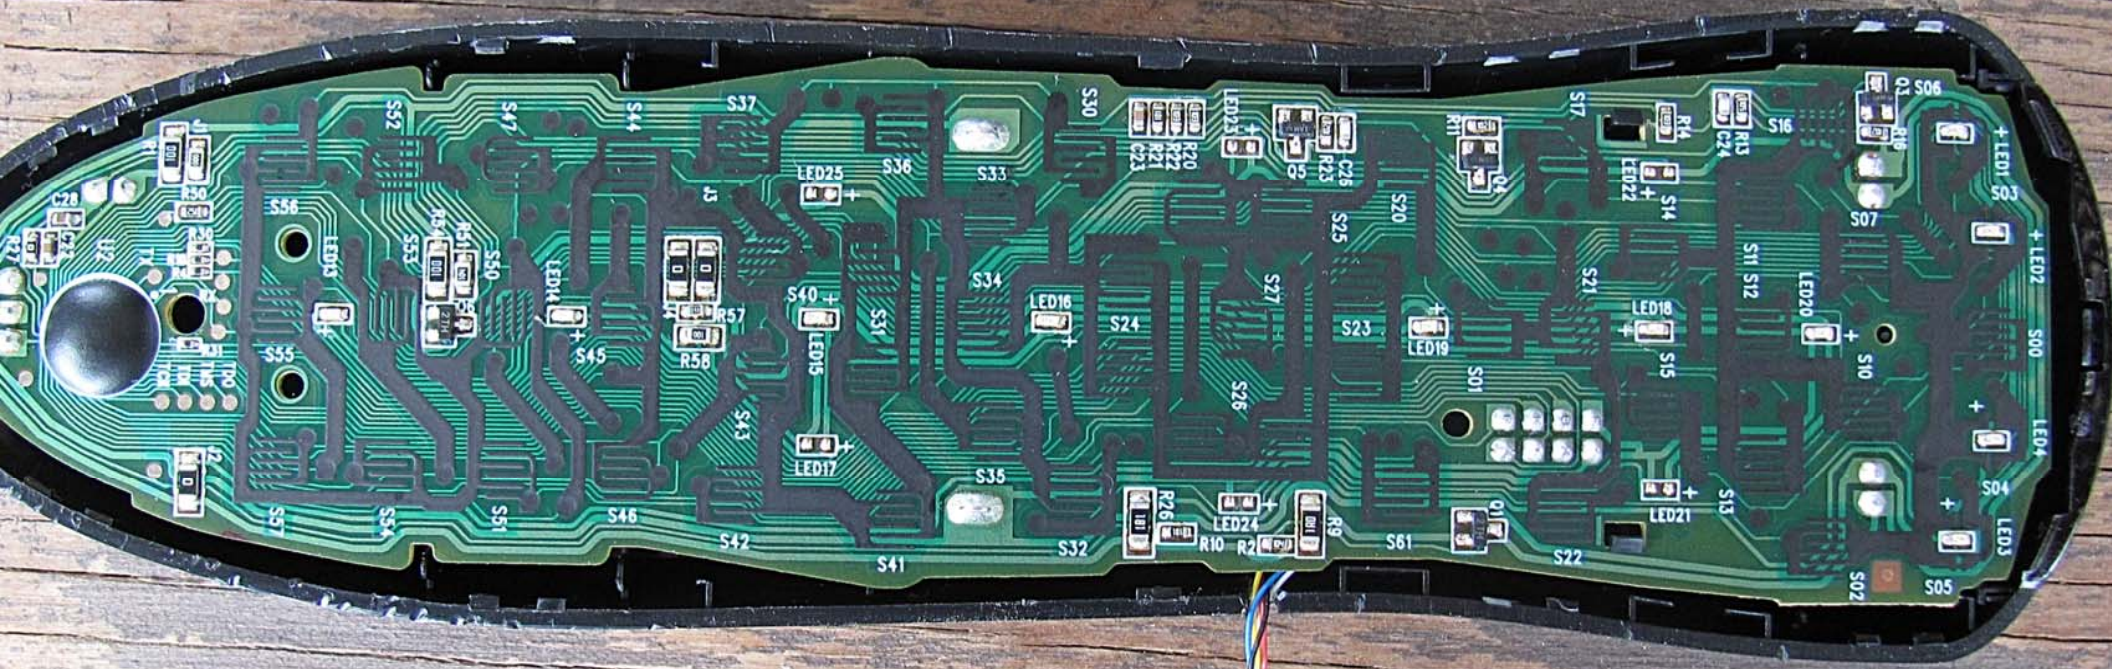

ABS
PIEHL-2

Made in China

+ 1.5V / UM-3 / R6 / AA -

MOTOROLA MXv4 FR1 PCB #1 +

ZV ALZY-2 94V-0
E319508

A8

MOTOROLA MXV4 RF REMOTE

URC-6251BC0-XXXX-R

60062-4025001 V00

FEB.2012 REV:00

CC 1 TD

RECORD

STOP

REW

POWER

FF

PAUSE

PLAY

TV/VIDEO

ON DEMAND

REPLAY

FWD

RECORDINGS

BACK