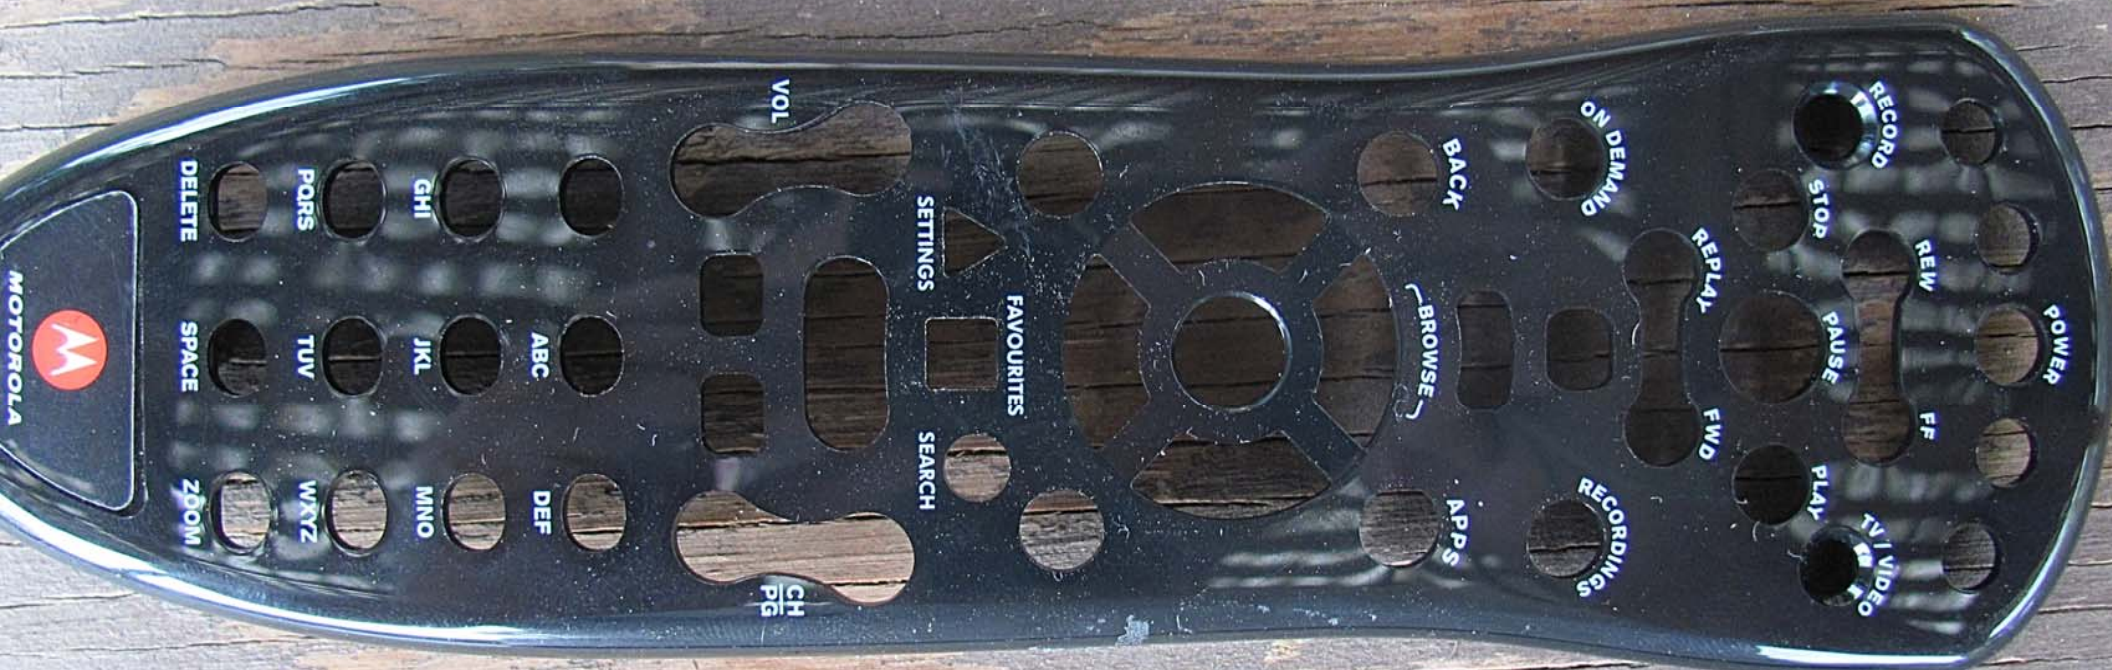

60062-4025001 V00

FEB.2012 REV:00

CC 1 TD

RECORD

STOP

REW

POWER

FF

PAUSE

PLAY

TV/VIDEO

ON DEMAND

REPLAY

FWD

RECORDINGS

BACK