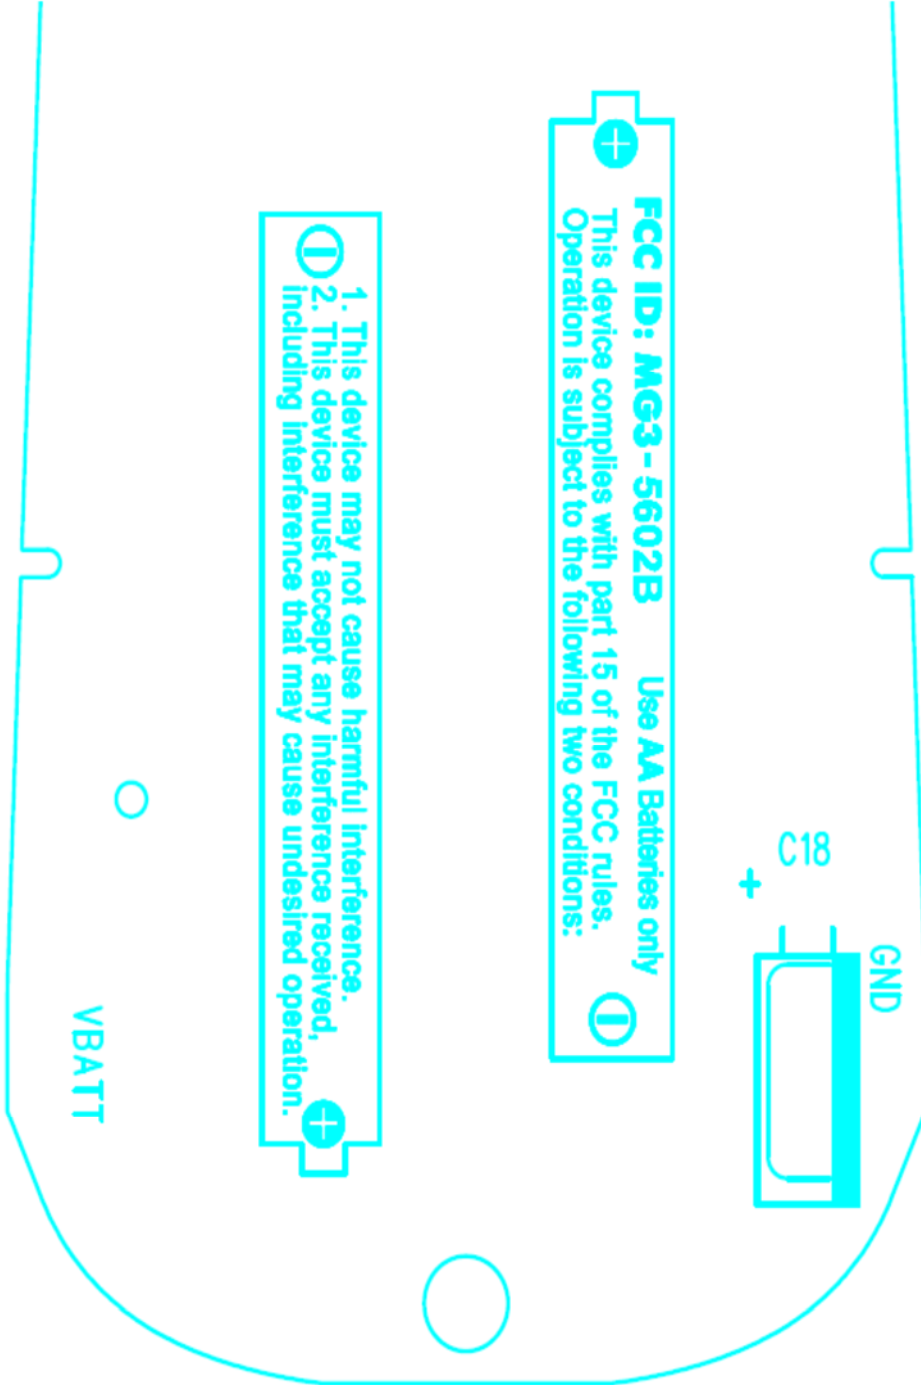

AT&T DFW VRC81 DFW Remote 2016
URC-5602BC0-X-R
FCC ID number and location on PCB

Silkscreen_bottom