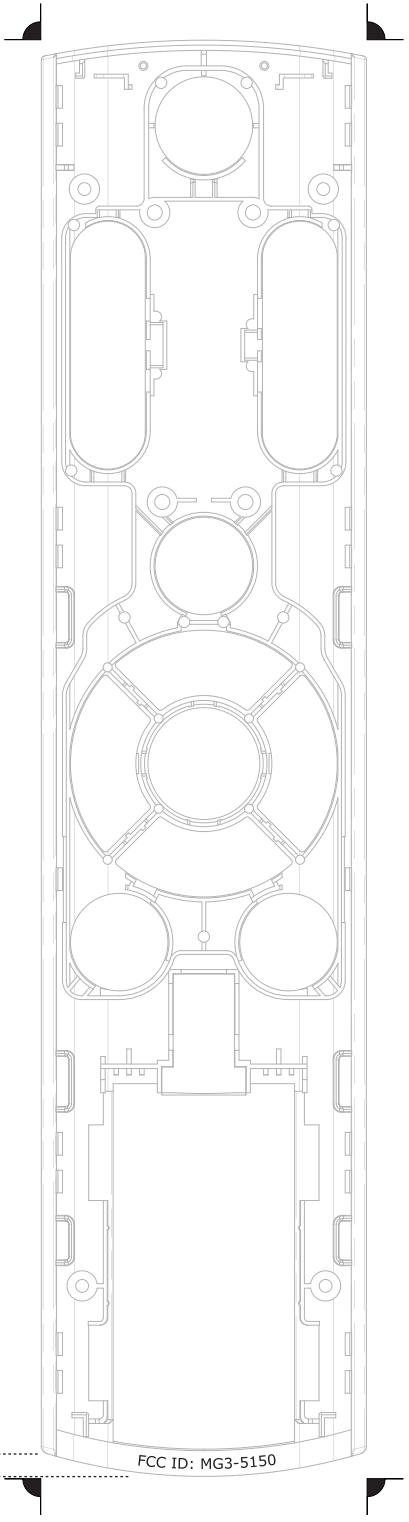

<b>PANTONE®</b>	
Top Case	
Metallic PMS 8400 Between MT-11440 ~ 11445 Brushed Texture .0010 Deep	
Keycap	
Pure Black Matte Finish MT 11005	
Keypad Print	
Cool Gray 4	Matte Finish
Green 376	Matte Finish
Bottom Case & Battery Door	
Pure Black MT 11005	
insert Area	
Pure Black High Gloss	
Keycap (Back Housing)	
Pure Black Matte Finish MT 11005	
Keypad Print (Back Housing)	
Cool Gray 4	Matte Finish
Blue 298	Matte Finish
<b>NOTE:</b> Colors on rendering are for reference only. Please refer to Pantone color book for true colors.	

<b>Artwork</b>		Project name :	Date:	Page:
		WebTuner Media Player Remote	3/19/2014	1 of 12
Created By:	Approximate Dimensions:	Based on approved rendering :	Rev.:	URC #:
Joven Jubilo	43x 190x 14.5 mm	WebTuner Media Player Remote	06	5150BC0-XXX-R

2.9 mm

FCC ID: MG3-5150

FCC ID: MG3-5150

**FCC IDENTIFICATION:**  
 Raised: 0.2mm  
 Font: Verdana 5.5pt

<b>FCC Identification</b>		Project name :	Date:	Page:
		WebTuner Media Player Remote	3/19/2014	10 of 12
Created By:	Approximate Dimensions:	Based on approved rendering :	Rev.:	URC #:
Joven Jubilo	43x 190x 14.5 mm	WebTuner Media Player Remote	06	5150BC0-XXX-R