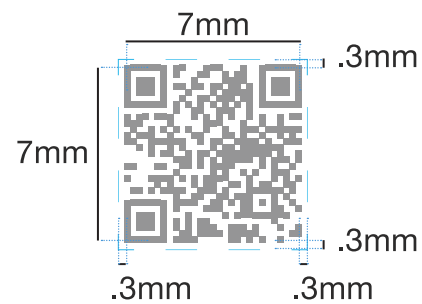

Regulatory Label

1:1 Scale

Font XFINITY Sans 3pt -4.5pt

Alignment/Spacing Sticker and sticker elements (icons, text, etc.) should be centered vertically and horizontally to product elements.

Text/Icon Color PMS Cool Grey 1C

Sticker CMF XFINITY Home White, satin finish MT11005, Mylar

QR Code PMS Cool Grey 7c, Should contain Device Name, Serial Number, and MAC address

Product Name XHK1-VV, where VV is the assigned vendor code

QR Code Sizing

Not to Scale

QR Code must be 7mm x 7mm, on white background, and have .3mm white boarder on all sides.