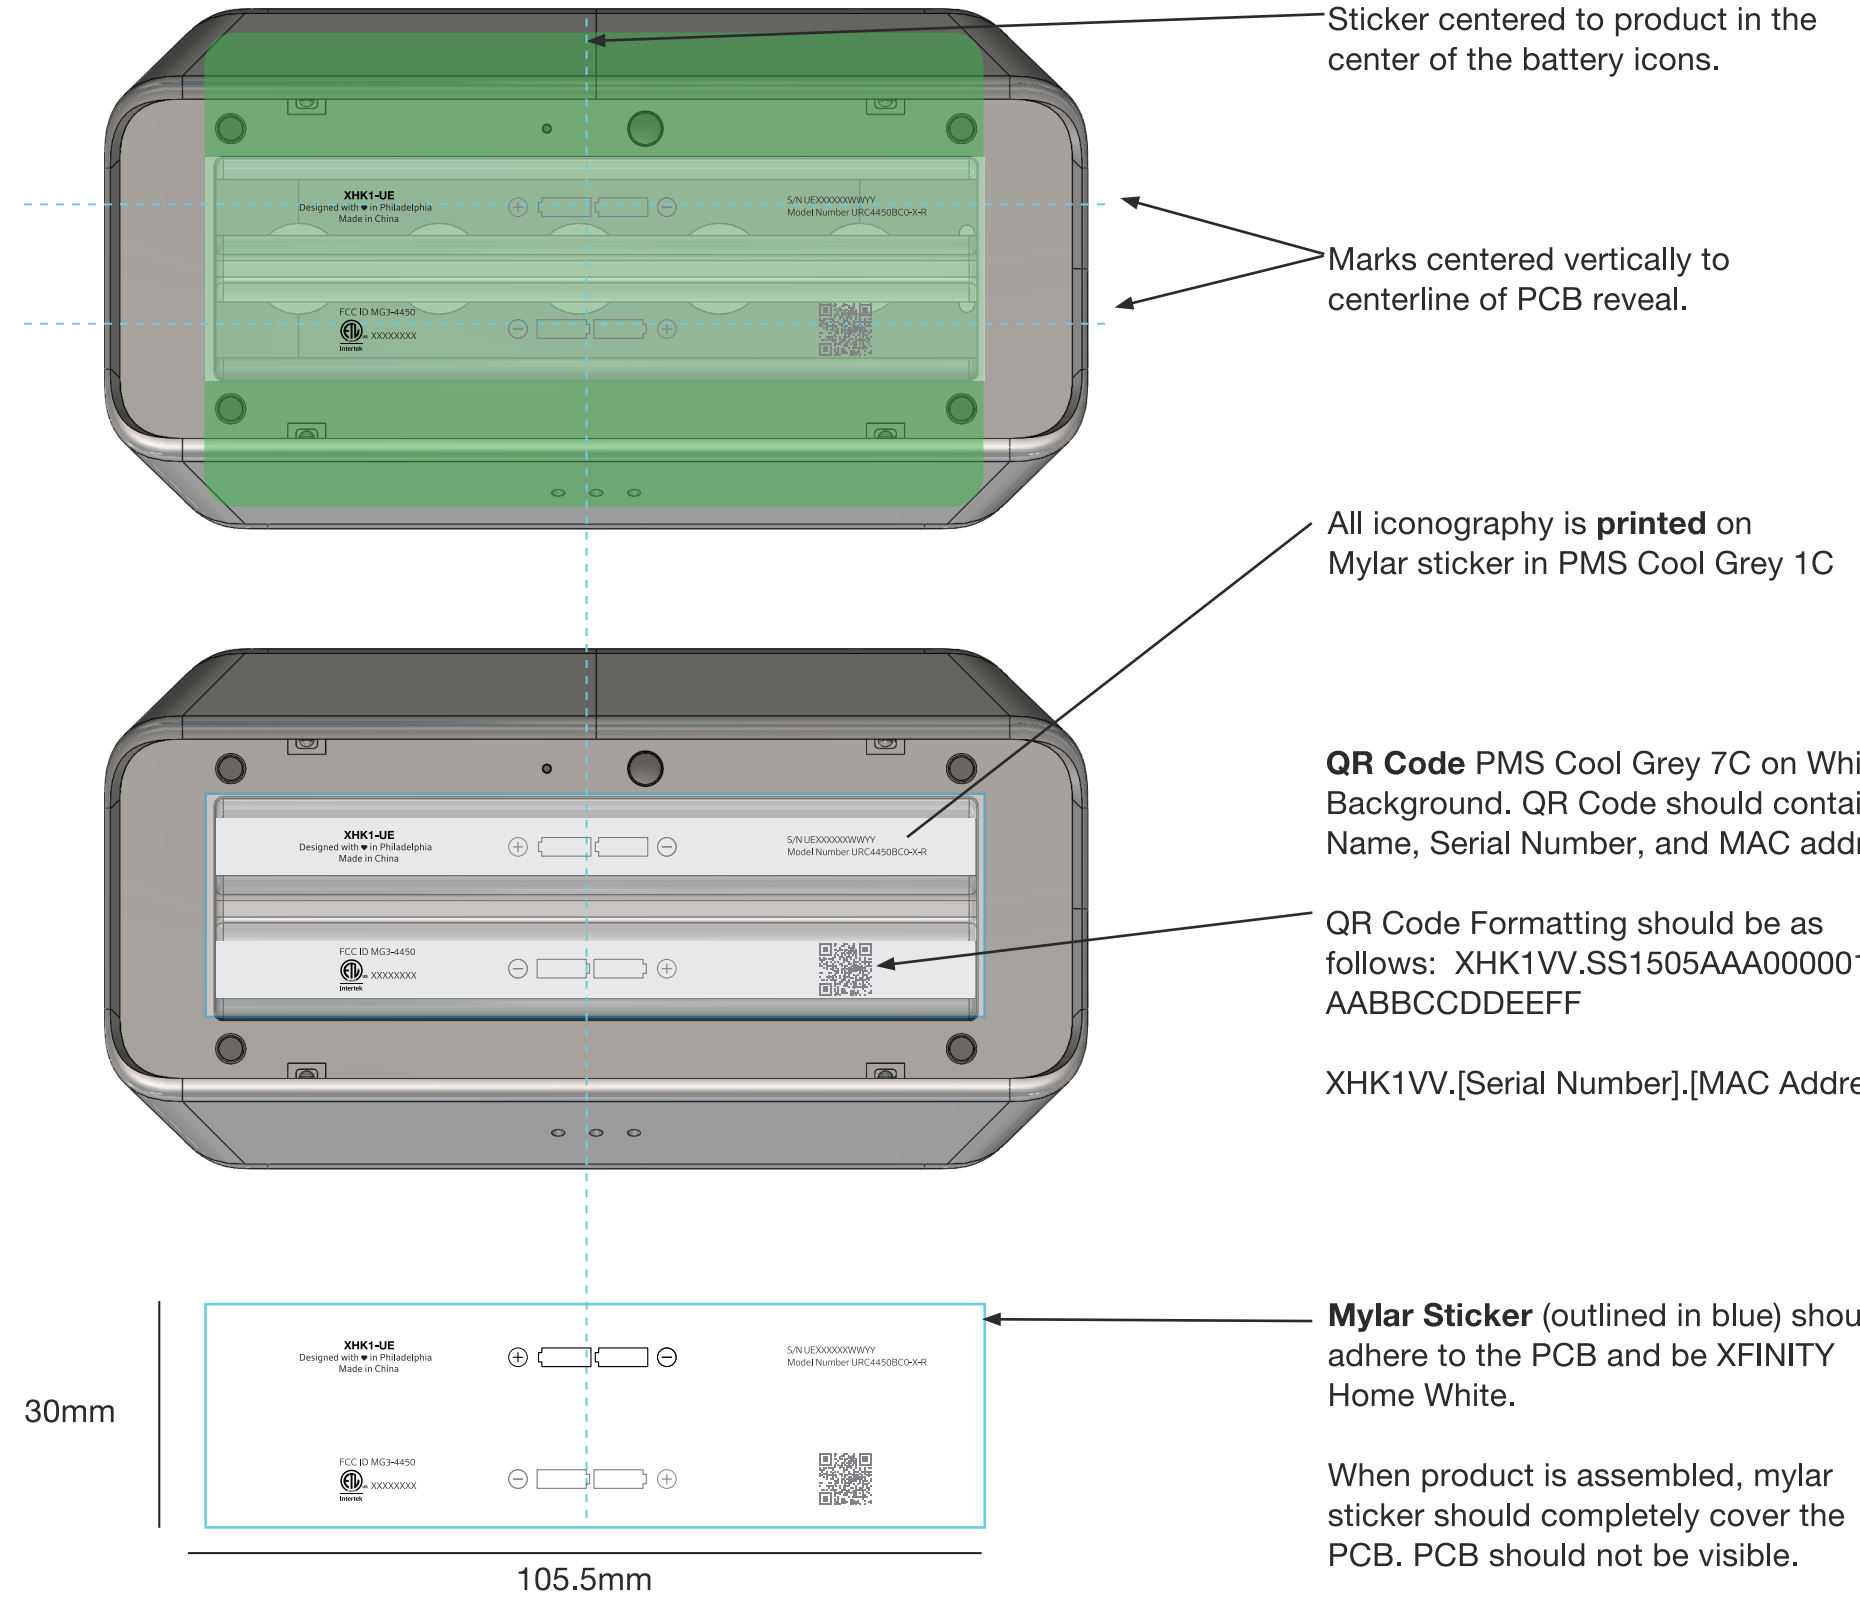

Regulatory Label

1:1 Scale

Font XFINITY Sans 3pt -4.5pt

Alignment/Spacing Sticker and sticker elements (icons, text, etc.) should be centered vertically and horizontally to product elements.

Text/Icon Color PMS Cool Grey 1C

Sticker CMF XFINITY Home White, satin finish MT11005, Mylar

QR Code PMS Cool Grey 7c, Should contain Device Name, Serial Number, and MAC address

Product Name XHK1-VV, where VV is the assigned vendor code

QR Code Sizing

Not to Scale

QR Code must be 7mm x 7mm, on white background, and have .3mm white boarder on all sides.