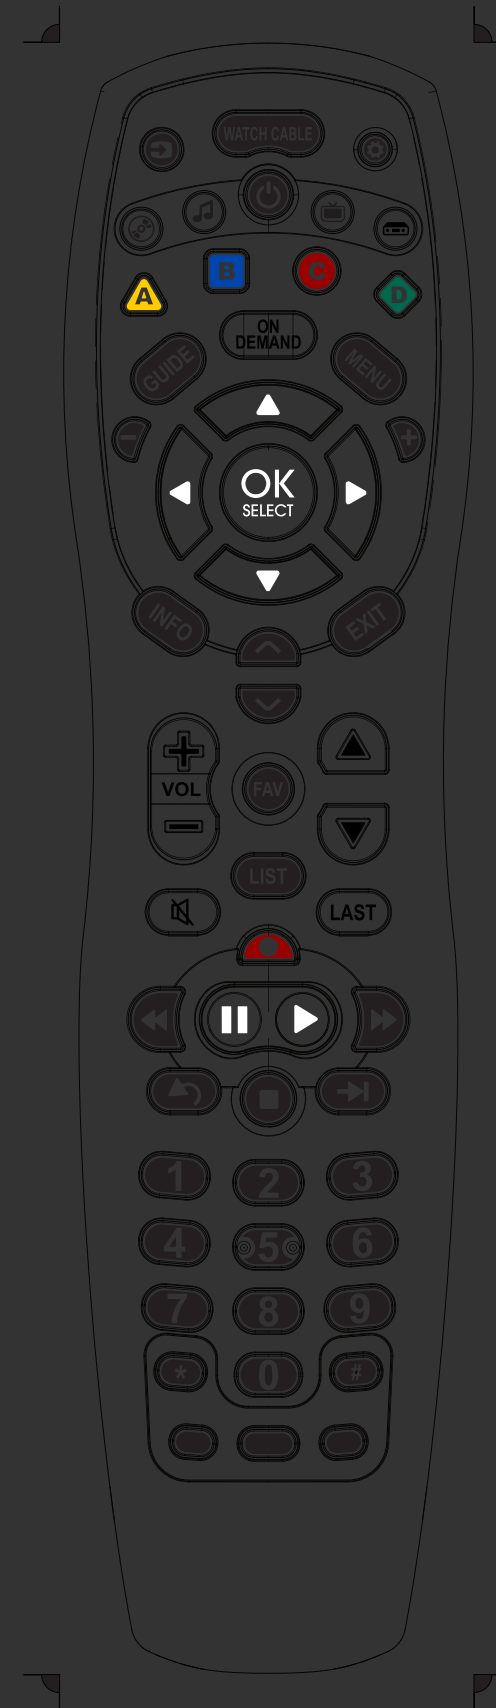

Dimensions: 54 x 216 x 32 mm
Batteries: AA x 2
Designer: Cesar Alvarado
PM/AE: XXX
Date: 12/07/15
URC: 2125BC1 BX XXX XXXX XXXX R 01
P/N: XXXXXXX

Revisions:
Rev. 01, X
Initial Release

PANTONE

Top Housing
Pure Black Gloss finish
Pure Black
Bottom Housing Battery Door
Pure Black

Keys
Translucent w/ epoxy
Translucent Matte Finish
Chrome w/ laser etched symbols
Pure Black w/ laser etched symbols
Gloss finish

Keypad Print
Pure Black Matte Finish
Yellow 109 U Matte Finish
Green 342 U Matte Finish
Red 1805 U Matte Finish
Blue 293 U Matte Finish

Housing Print
Pure White Matte Finish

Keypad Artwork