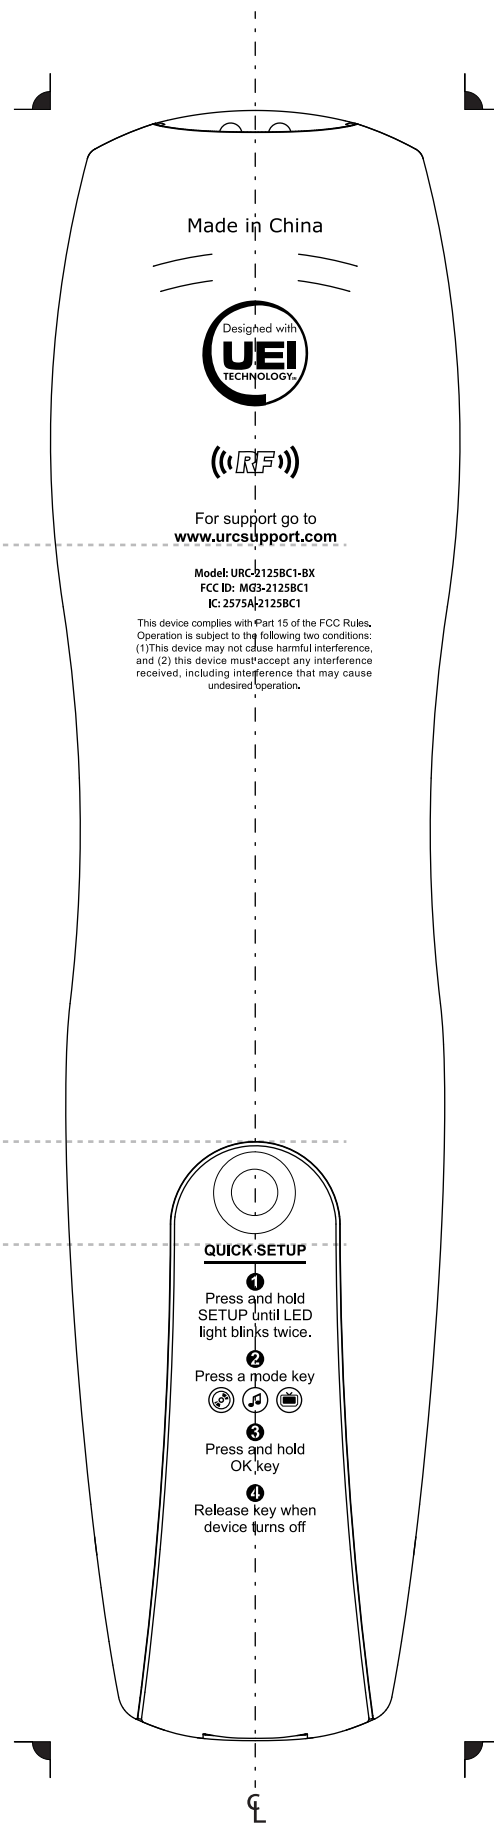

Dimensions: 54 x 216 x 32 mm
 Batteries: AA x 2
 Designer: Cesar Alvarado
 PM/AE: XXX
 Date: 12/07/15
 URC: 2125BC1 BX XXX XXXX XXXX R 01
 P/N: XXXXXXX

Revisions:
 Rev. 01, X
 Initial Release

PANTONE

Top Housing
 Pure Black Gloss finish
 Pure Black
 Bottom Housing Battery Door
 Pure Black

Keys
 Translucent w/ epoxy
 Translucent Matte Finish
 Chrome w/ laser etched symbols
 Pure Black w/ laser etched symbols
 Gloss finish

Keypad Print
 Pure Black Matte Finish
 Yellow 109 U Matte Finish
 Green 342 U Matte Finish
 Red 1805 U Matte Finish
 Blue 293 U Matte Finish

Housing Print
 Pure White Matte Finish

NOTE: Colors on rendering are for reference only. Please refer to Pantone color book for true colors.

Keypad Artwork

Topcase Artwork

Dimensions: 54 x 216 x 32 mm
Batteries: AA x 2
Designer: Cesar Alvarado
PM/AE: XXX
Date: 12/07/15
URC: 2125BC1 BX XXX XXXX XXXX R 01
P/N: XXXXXXX

Revisions:
 Rev. 01, X
 Initial Release

UEI logo's
 Raised by .2 mm

79. mm

13.6 mm

Backcase Print
 Pure White

Backcase Artwork