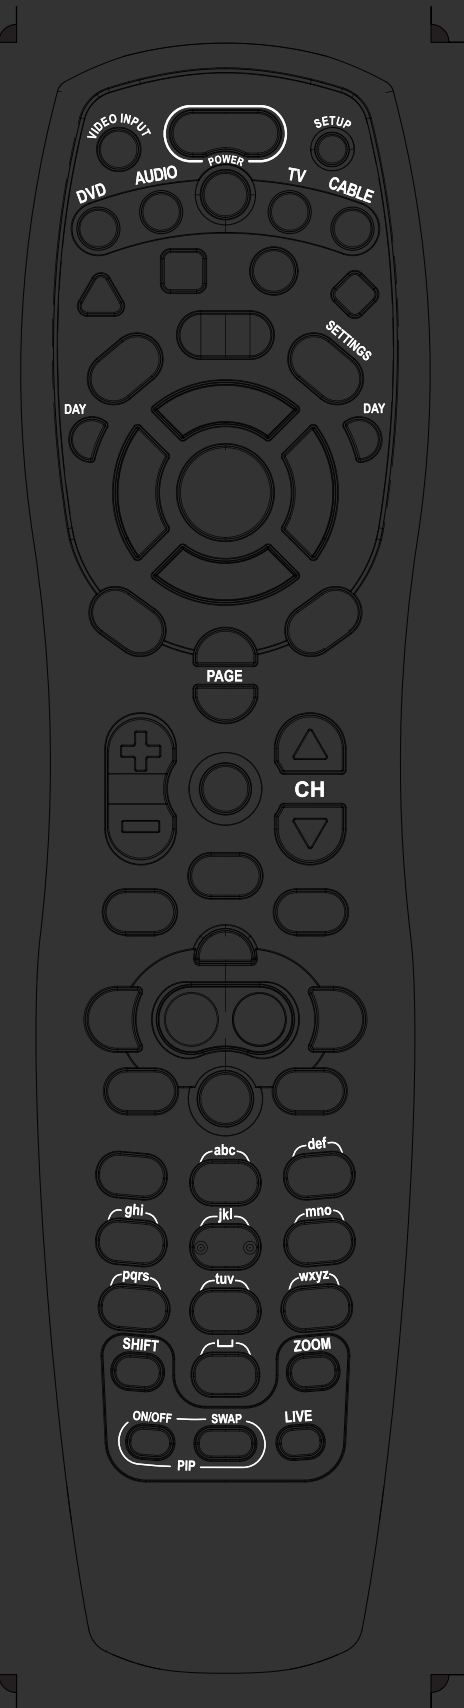

Topcase Artwork