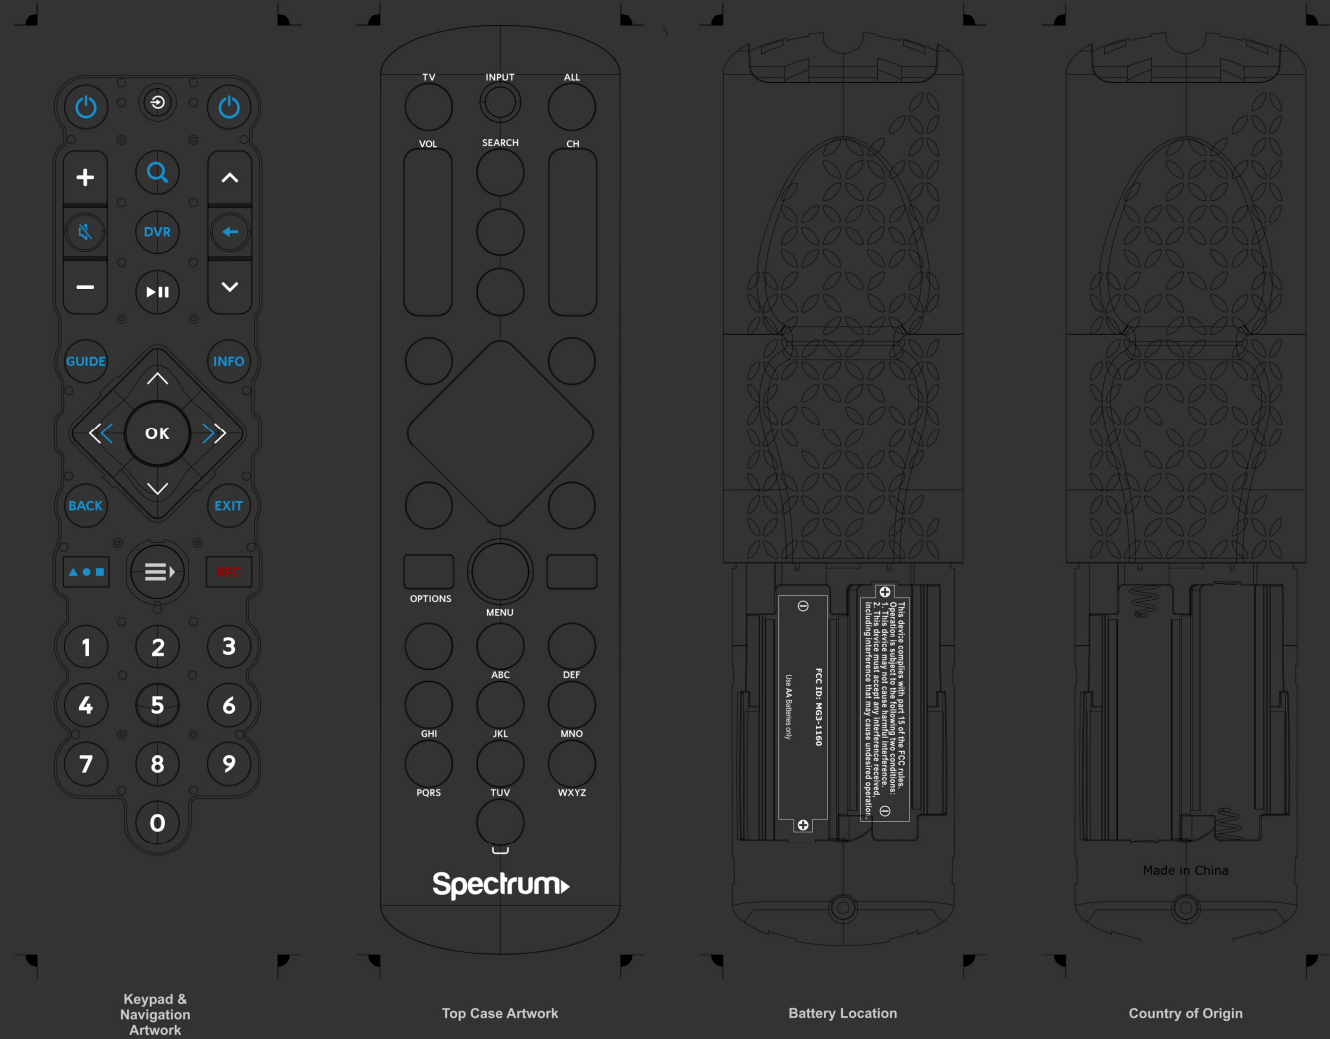

Dimensions: 49 x 190 x 23.5 mm
 Batteries: , AAx2
 Designer: Joven Jubilo
 PM/AE: Chitra Mysore
 Date: 04/6/2015

- Top, Bottom Case, Battery Door
 Pure Black Matte
- Keypad
 Pure Black Matte
- ABS Ring
 3005 C Matte Translucent
- Menu Key
 3005 C Matte Translucent Backlit with White LED
- Keypad Print
 Pure White Matte Translucent
- 3005 C Matte Translucent
- Pure White Matte Translucent Backlit with White LED
- Red 166 C Matte Translucent Backlit with White LED
- 3005 C Matte Translucent Backlit with White LED
- Top Case Printing
 Pure White Matte

Note: Factory to adjust location for best visibility through Battery compartment