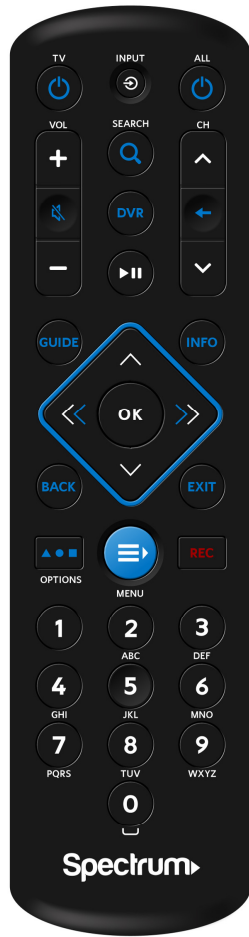

Dimensions: 49 x 190 x 23.5 mm
 Batteries: , AAx2
 Designer: Joven Jubilo
 PM/AE: Chitra Mysore
 Date: 04/6/2015

- Top, Bottom Case, Battery Door
 Pure Black Matte
- Keypad
 Pure Black Matte
- ABS Ring
 3005 C Matte Translucent
- Menu Key
 3005 C Matte Translucent Backlit with White LED
- Keypad Print
 Pure White Matte Translucent
- 3005 C Matte Translucent
- Pure White Matte Translucent Backlit with White LED
- Red 166 C Matte Translucent Backlit with White LED
- 3005 C Matte Translucent Backlit with White LED
- Top Case Printing
 Pure White Matte

Note: Factory to adjust location for best visibility through Battery compartment