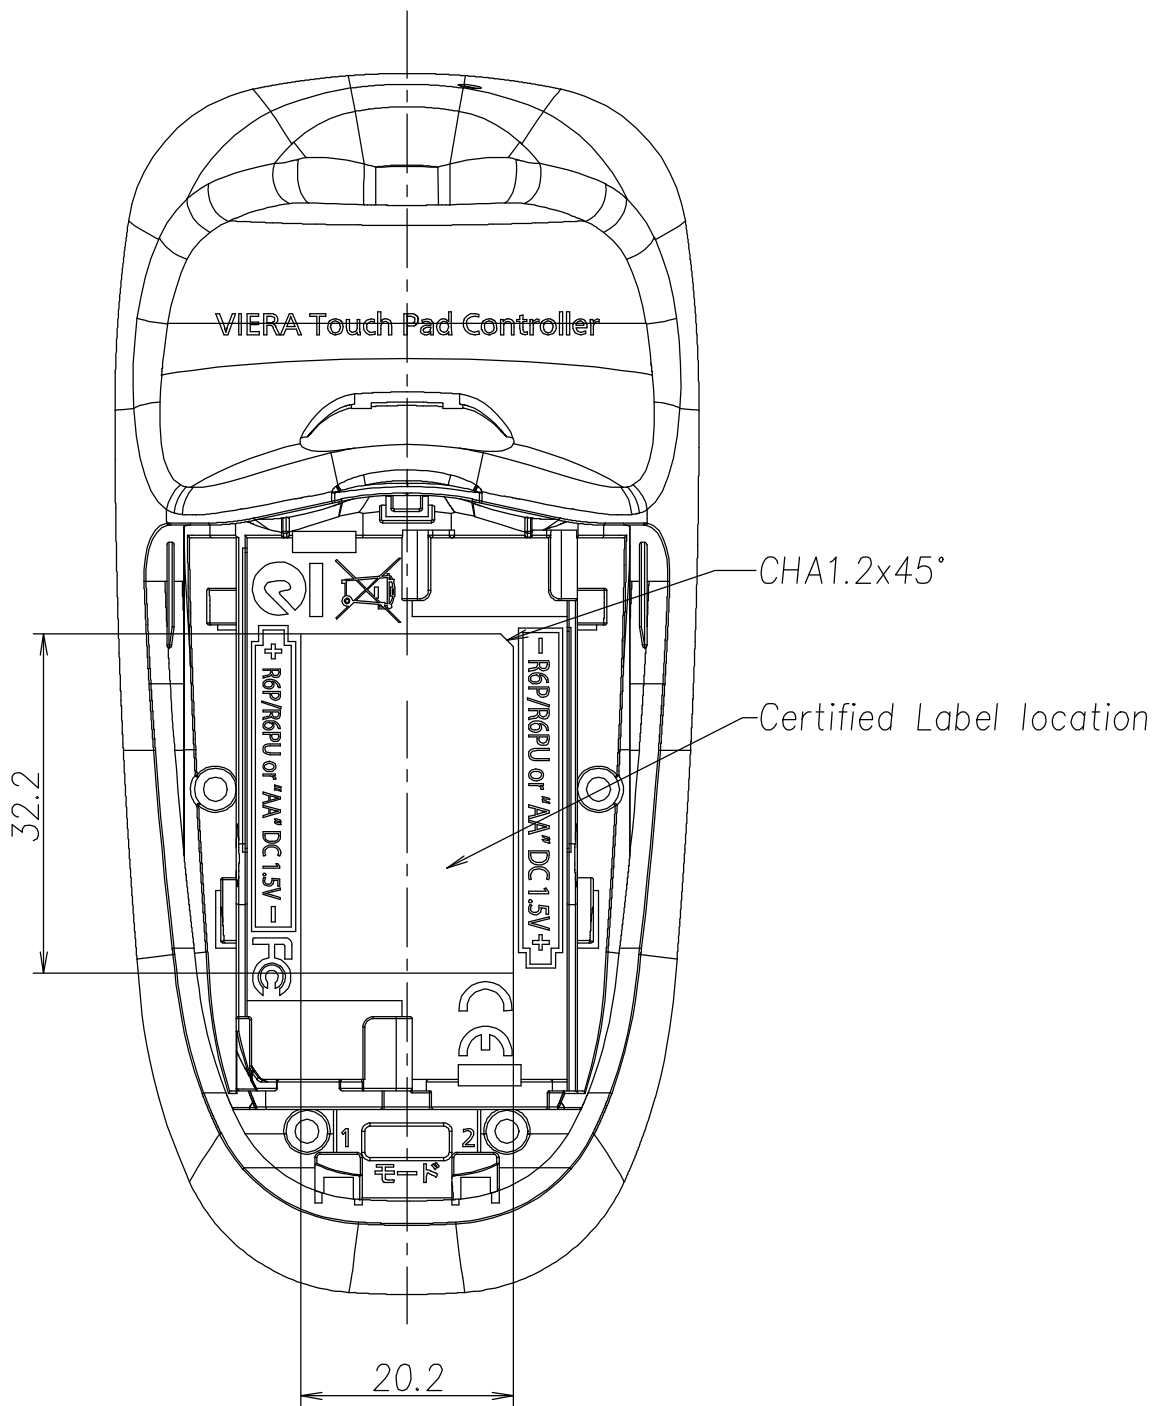

PANASONIC TV VIERA PAD LOWER CASE

BACK VIEW