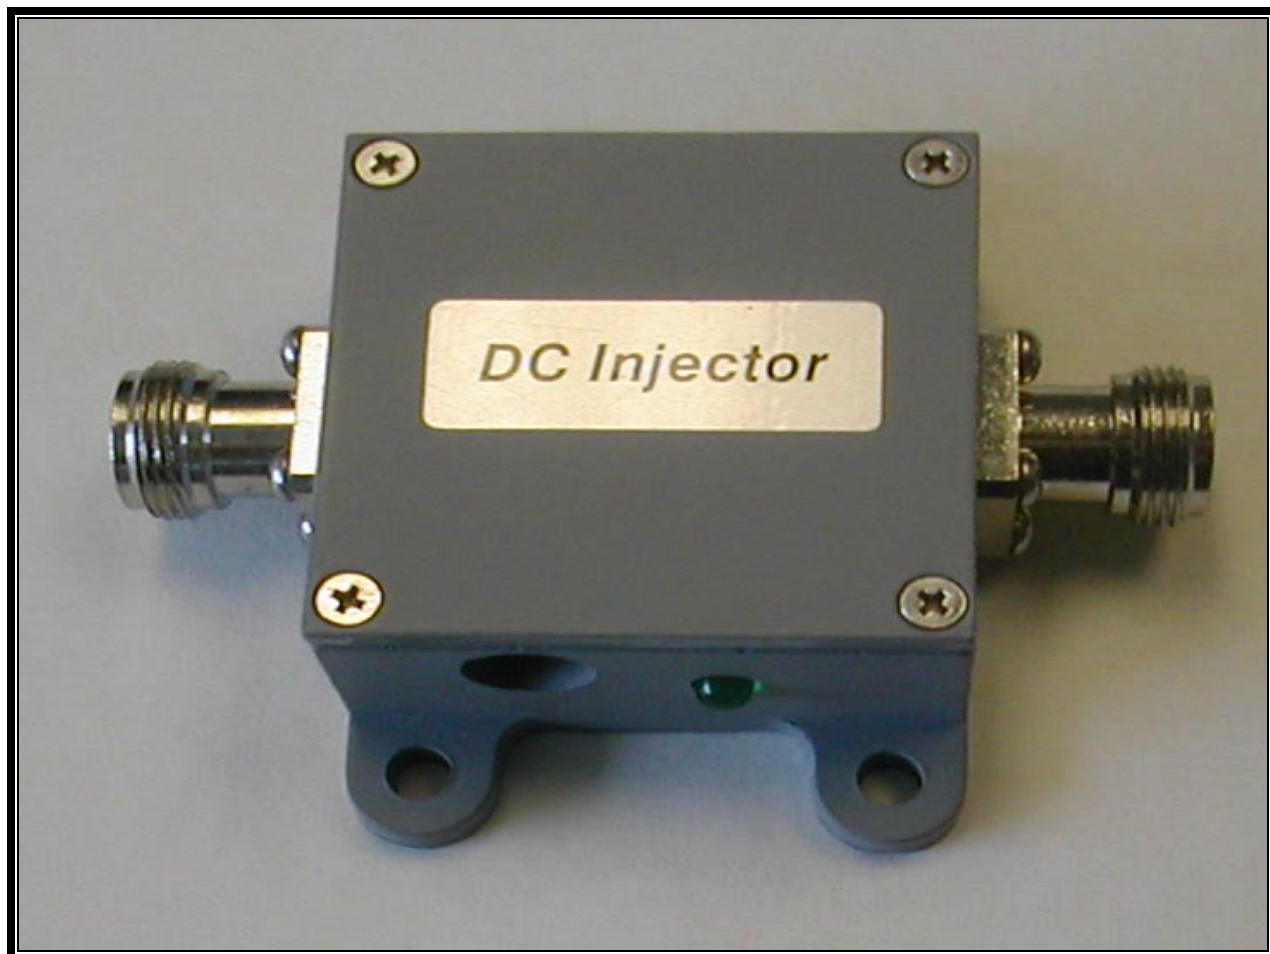

**APPENDIX M: EXTERNAL PHOTOGRAPHS**

**PHOTOGRAPH 17: FRONT VIEW OF ACCESS POINT**

PHOTOGRAPH 18: BACK VIEW OF ACCESS POINT

**PHOTOGRAPH 19: REAR VIEW OF ACCESS POINT**

Rhein Tech Laboratories  
360 Herndon Parkway  
Suite 1400  
Herndon, VA 20170  
<http://www.rheintech.com>

Report number: 2002123  
FCC: Part 15.247  
Industry Canada: RSS-139 & RSS-210  
FCC ID: MFMSAMP24W  
Model Name: Extended Amplified WLAN  
System (SMARTAMP 1W)

PHOTOGRAPH 20: TOP VIEW OF PCMCIA CARD

**PHOTOGRAPH 21: DC INJECTOR**

**PHOTOGRAPH 22: 1W AMPLIFIER**