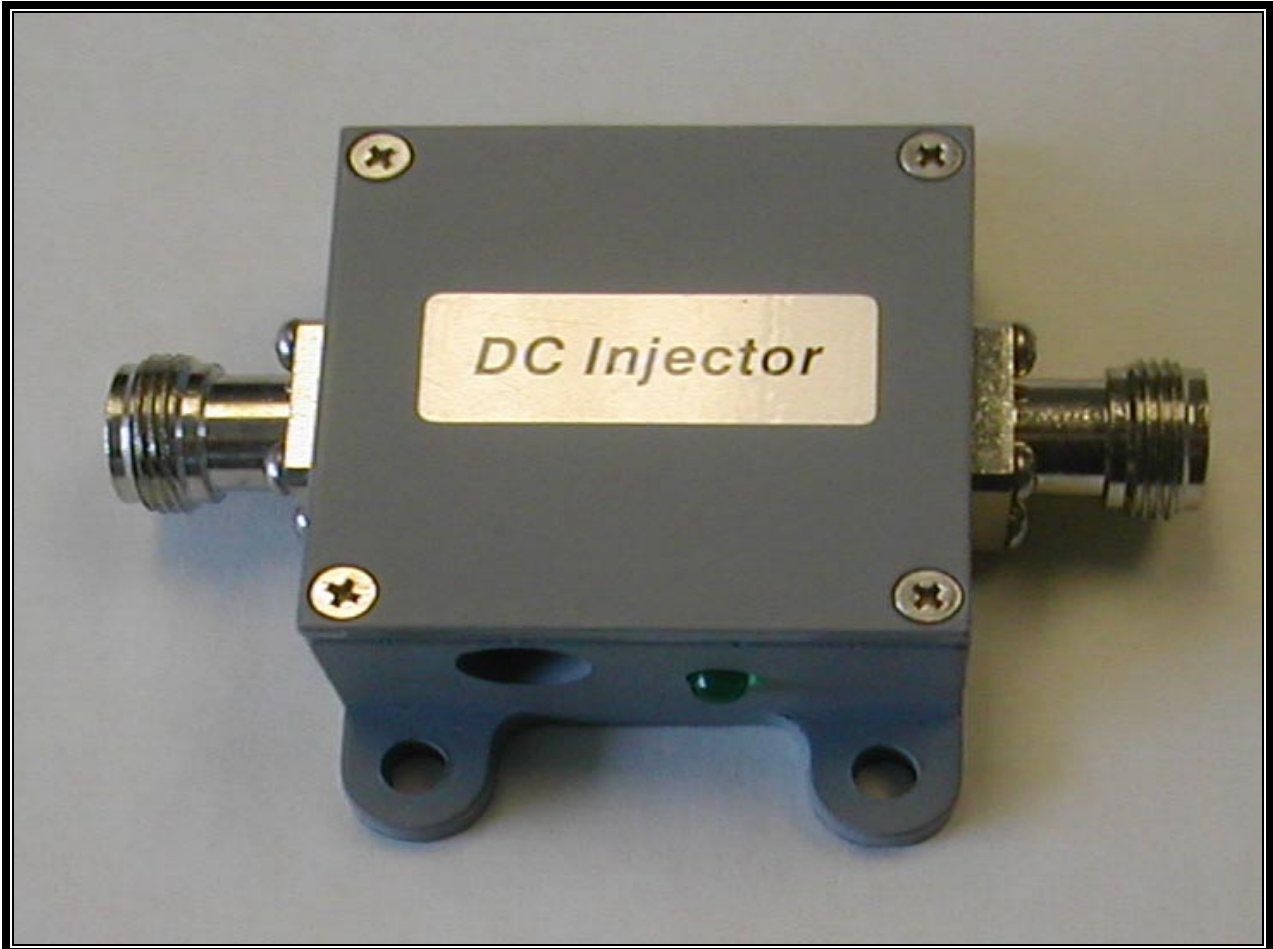

APPENDIX M: EXTERNAL PHOTOGRAPHS

PHOTOGRAPH 17: FRONT VIEW OF ACCESS POINT

PHOTOGRAPH 18: BACK VIEW OF ACCESS POINT

PHOTOGRAPH 19: REAR VIEW OF ACCESS POINT

PHOTOGRAPH 20: DC INJECTOR

Rhein Tech Laboratories
360 Herndon Parkway
Suite 1400
Herndon, VA 20170
<http://www.rheintech.com>

Report number: 2002124
FCC: Part 15.247
Industry Canada: RSS-139 & RSS-210
FCC ID: MFMSAMP24S
Model Name: Extended Amplified WLAN
System (SMARTAMP 500mW)

PHOTOGRAPH 21: 500MW AMPLIFIER

Rhein Tech Laboratories
360 Herndon Parkway
Suite 1400
Herndon, VA 20170
<http://www.rheintech.com>

Report number: 2002124
FCC: Part 15.247
Industry Canada: RSS-139 & RSS-210
FCC ID: MFMSAMP24S
Model Name: Extended Amplified WLAN
System (SMARTAMP 500mW)

PHOTOGRAPH 22: TOP VIEW OF PCMCIA CARD