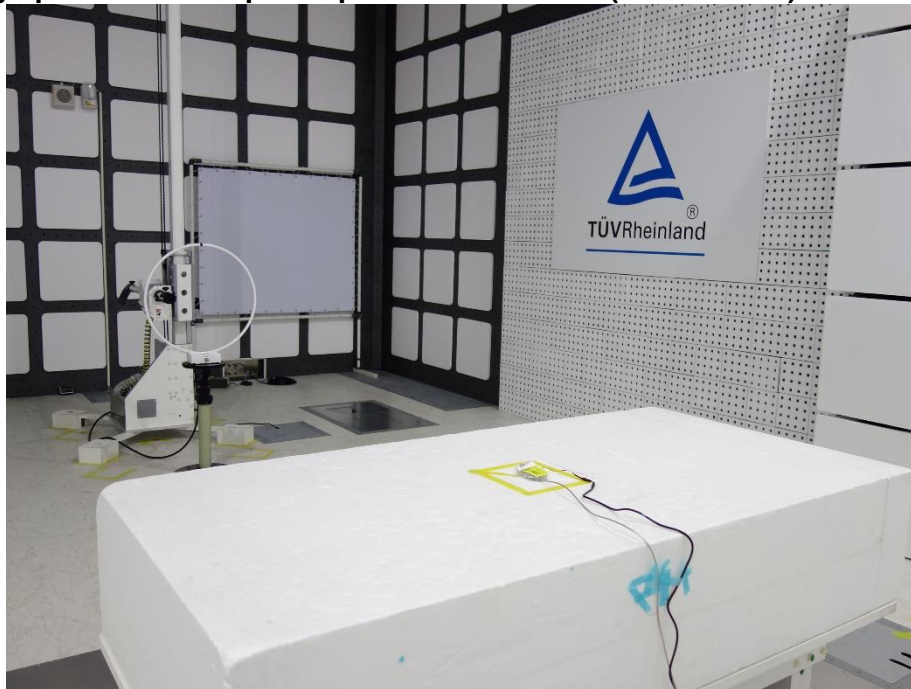

Product: BLUETOOTH THALES CARD

Type Identification: BLUETOOTH THALES CARD

Photograph 1: Test Setup for Spurious Emissions (Front View 1)

Photograph 2: Test Setup for Spurious Emissions (Front View 2)

Product: BLUETOOTH THALES CARD

Type Identification: BLUETOOTH THALES CARD

Photograph 3: Test Setup for Spurious Emissions (Back View 1)

Photograph 4: Test Setup for Spurious Emissions (Back View 2)

Product: BLUETOOTH THALES CARD

Type Identification: BLUETOOTH THALES CARD

Photograph 5: Test Setup for Spurious Emissions (Back View 3)

Photograph 6: Test Setup for Spurious Emissions (Back View 4)