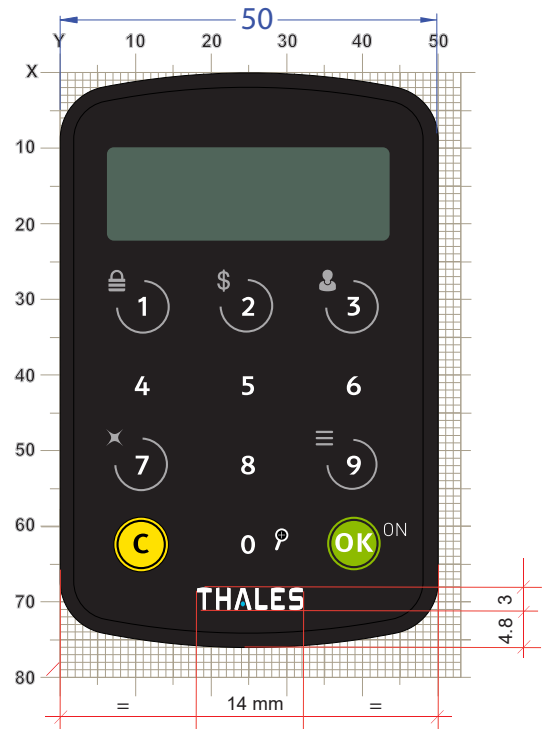

Refer to ThalesBrandStandards-Basics

- White

-Blue Light

Pantone
3125C

Button Print centered over each button

More info please contact your Thales Representative

FRONT

BACK