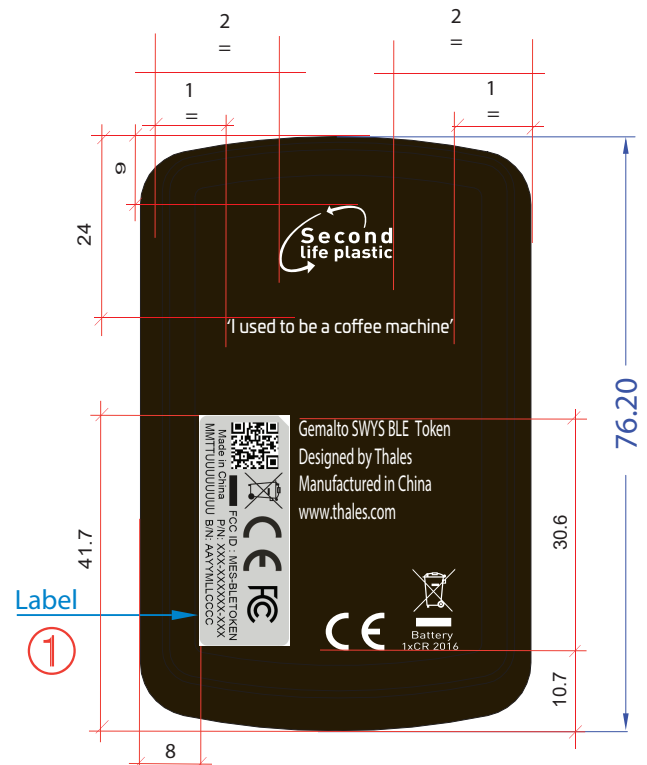

Document Information

HOUSING

(PMS Process Black)

FRONT PLATE

(PMS Process Black)

KEY COLORS

(PANTONE 102C)

(PANTONE 376C)

(PANTONE Cool Grey 6C)

FRONT & BACK PLATE TEXT PRINT COLORS

1 2 3

4 5 6

7 8 9

0 P OK^{ON}

(White)

c

Refer to ThalesBrandStandards-Basics

- White

-Blue Light

Pantone
3125C

Button Print centered over each button

More info please contact your Thales Representative

FRONT

BACK

Notes:

- ① Label artwork according to 201-000492-001 specifications

A	Creation	NPoussin	HCLin	JPMartin	30/11/23
Version	Description	Written by	Checked by	Approved by	Date
This document is the property of Thales. It cannot be reproduced, communicated or used without the authorization or special license.		Folio 1/1		<p>THALES S.A. Avenue du Jjubier, Z.I Athelia IV, 13705, La Ciotat Cedex, France www.thales.com</p>	
Drawn by : Visa : N. POUSSIN Date : 30/11/23	Checked by : HC.LIN 30/11/23	Approved by : J.P.MARTIN 30/11/23			
Scale : 1 : 1 Tolerance : +/- 0.2mm					
COS DEVICE, GEMALTO SWYS BLE TOKEN				THALES REFERENCE 014-000478-001	