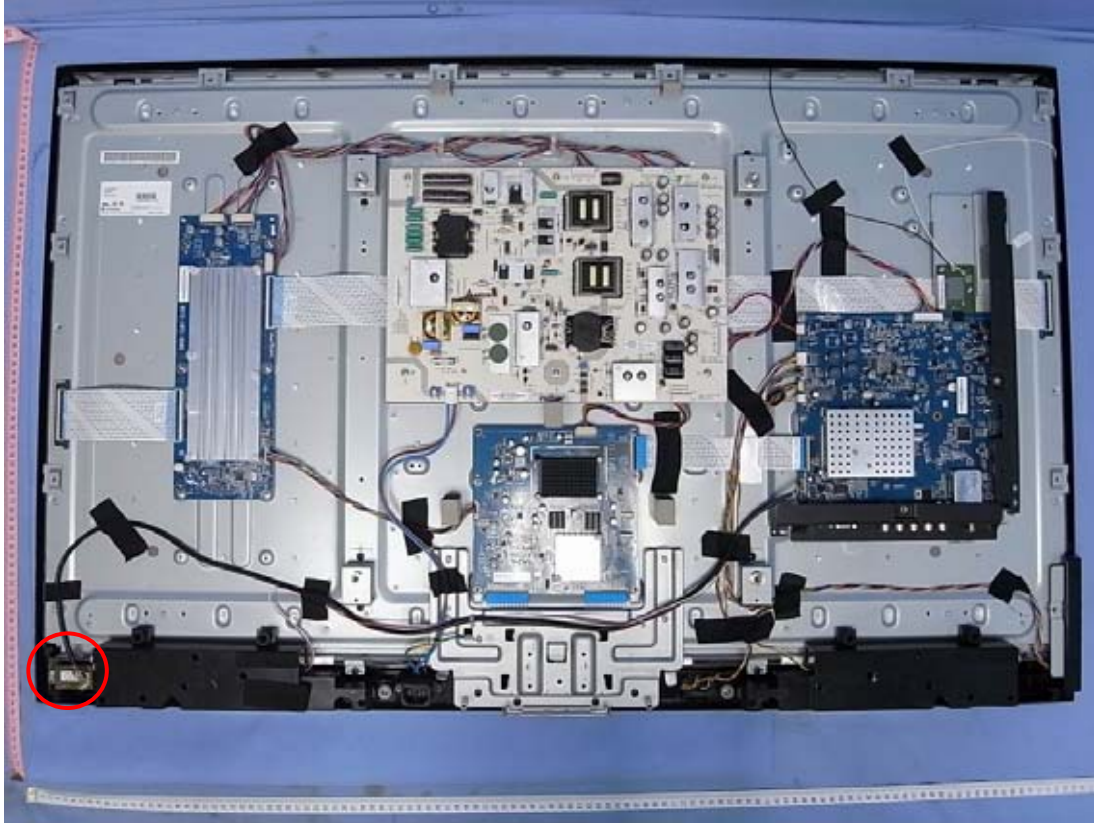

EUT Position

Photo 5

*LCD TV, M/N: XVT3D475SP, VIZIO XVT3D475SP, VIZIO XVT3D475SP-XX
Internal View (Bluetooth Embedded Module Position)*

Photo 6

LCD TV, M/N: XVT3D555SP, VIZIO XVT3D555SP, VIZIO XVT3D555SP-XX
Internal View (Bluetooth Embedded Module Position)

Photo 7

LCD TV, M/N: XVT3D555SP, VIZIO XVT3D555SP, VIZIO XVT3D555SP-XX
Internal View (Bluetooth Embedded Module Position)