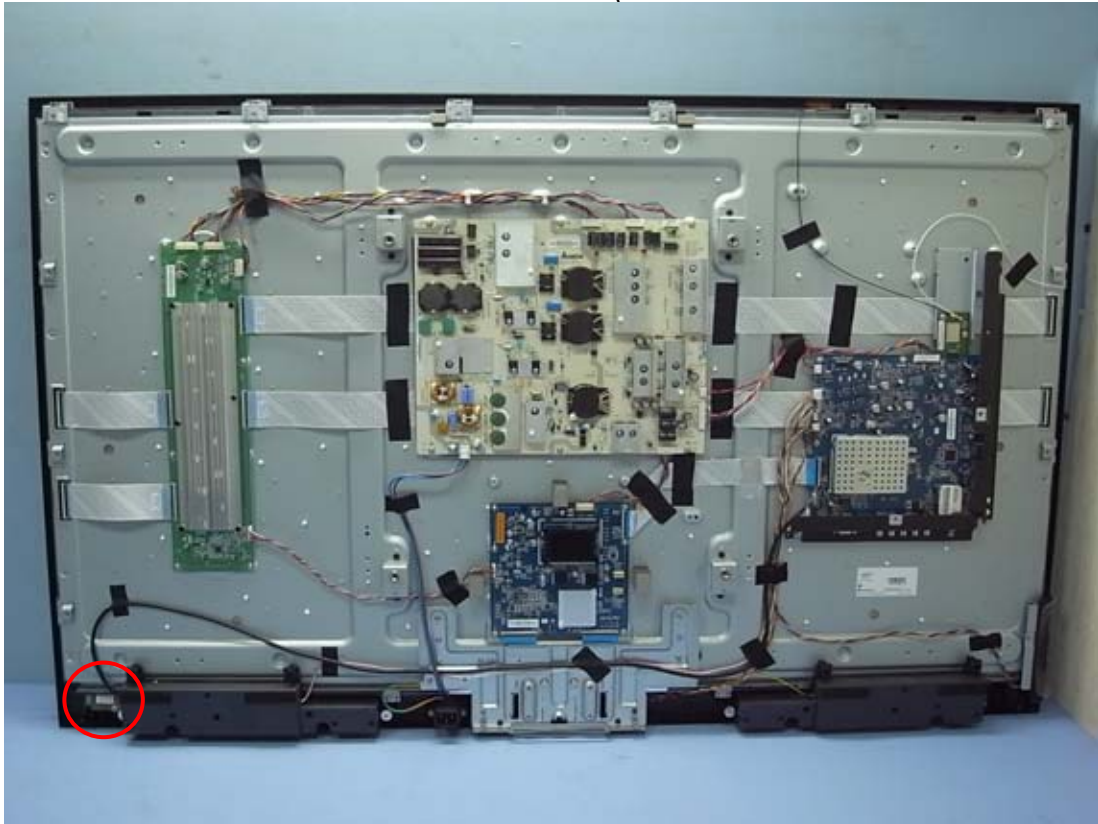

EUT Position

Photo 5

*LCD TV, M/N: XVT3D475SP, VIZIO XVT3D475SP, VIZIO XVT3D475SP-XX
Internal View (Bluetooth Embedded Module Position)*

Photo 6

LCD TV, M/N: XVT3D555SP, VIZIO XVT3D555SP, VIZIO XVT3D555SP-XX
Internal View (Bluetooth Embedded Module Position)

Photo 7

LCD TV, M/N: XVT3D555SP, VIZIO XVT3D555SP, VIZIO XVT3D555SP-XX
Internal View (Bluetooth Embedded Module Position)