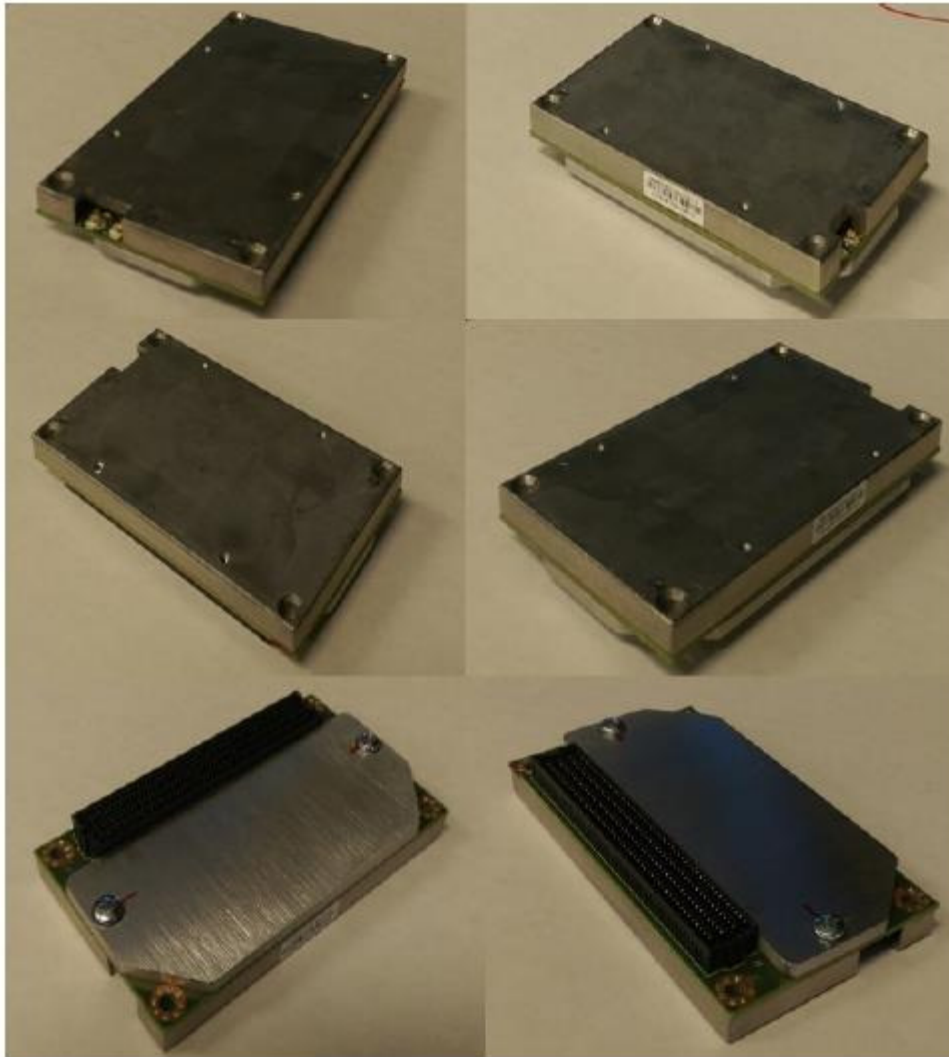

11. SETUP PHOTOS

**ANTENNA PORT CONDUCTED RF MEASUREMENT SETUP AND
RADIATED RF MEASUREMENT SETUP FOR PORTABLE CONFIGURATION**

ANTENNA PORT CONDUCTED PHOTO

0 Degrees PHOTO

45 Degrees PHOTO

90 Degrees PHOTO

12. EUT PHOTOS

Side View (continued)

PCB View

Top View

Bottom View

PCB View

Mechanical Drawing

END OF REPORT