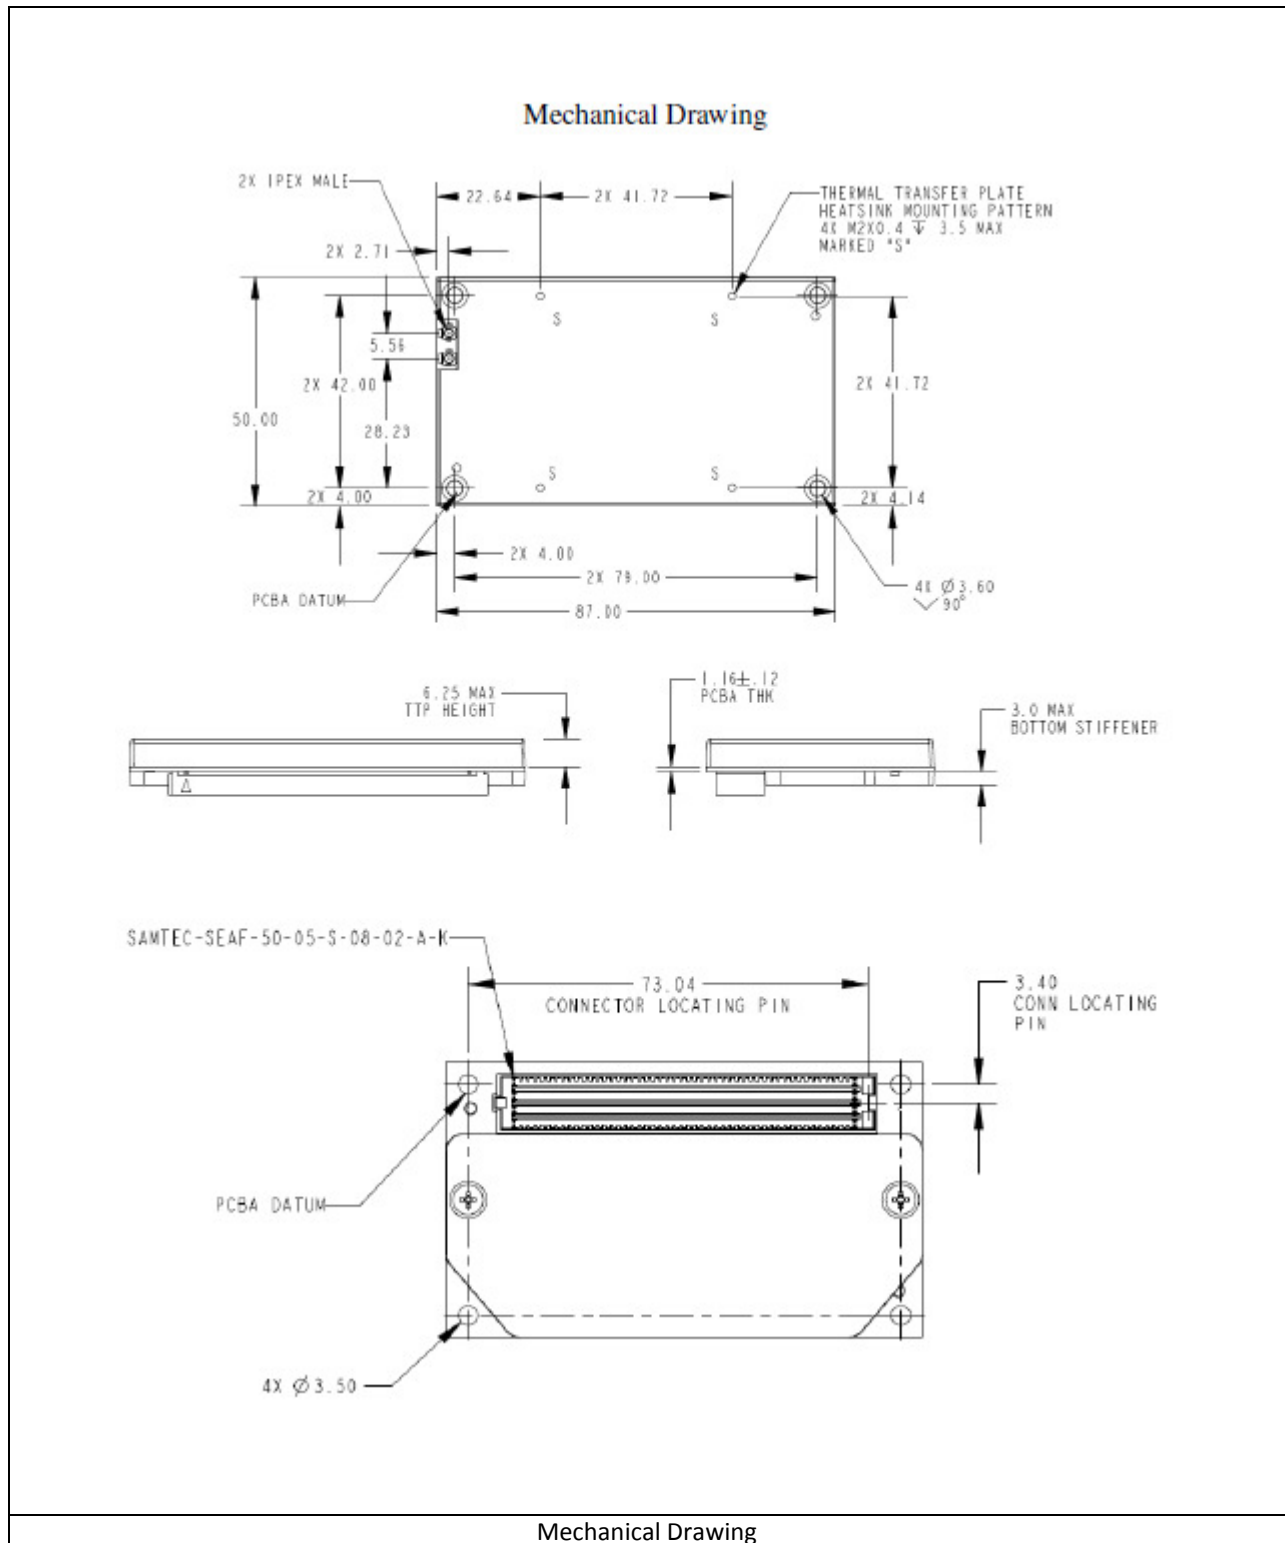

11. SETUP PHOTOS

**ANTENNA PORT CONDUCTED RF MEASUREMENT SETUP AND
RADIATED RF MEASUREMENT SETUP FOR PORTABLE CONFIGURATION**

ANTENNA PORT CONDUCTED PHOTO

0 Degrees PHOTO

45 Degrees PHOTO

90 Degrees PHOTO

12. EUT PHOTOS

Side View (continued)

PCB View

Top View

Bottom View

PCB View

Mechanical Drawing

END OF REPORT