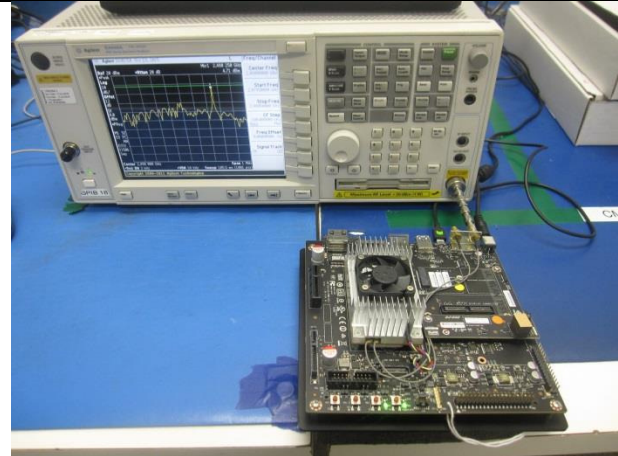

11. SETUP PHOTOS

**ANTENNA PORT CONDUCTED RF MEASUREMENT SETUP AND
RADIATED RF MEASUREMENT SETUP FOR PORTABLE CONFIGURATION**

ANTENNA PORT CONDUCTED PHOTO

0 Degrees PHOTO

45 Degrees PHOTO

90 Degrees PHOTO

12. EUT PHOTOS

Side View (continued)

PCB View

Top View

Bottom View

PCB View

Mechanical Drawing

END OF REPORT