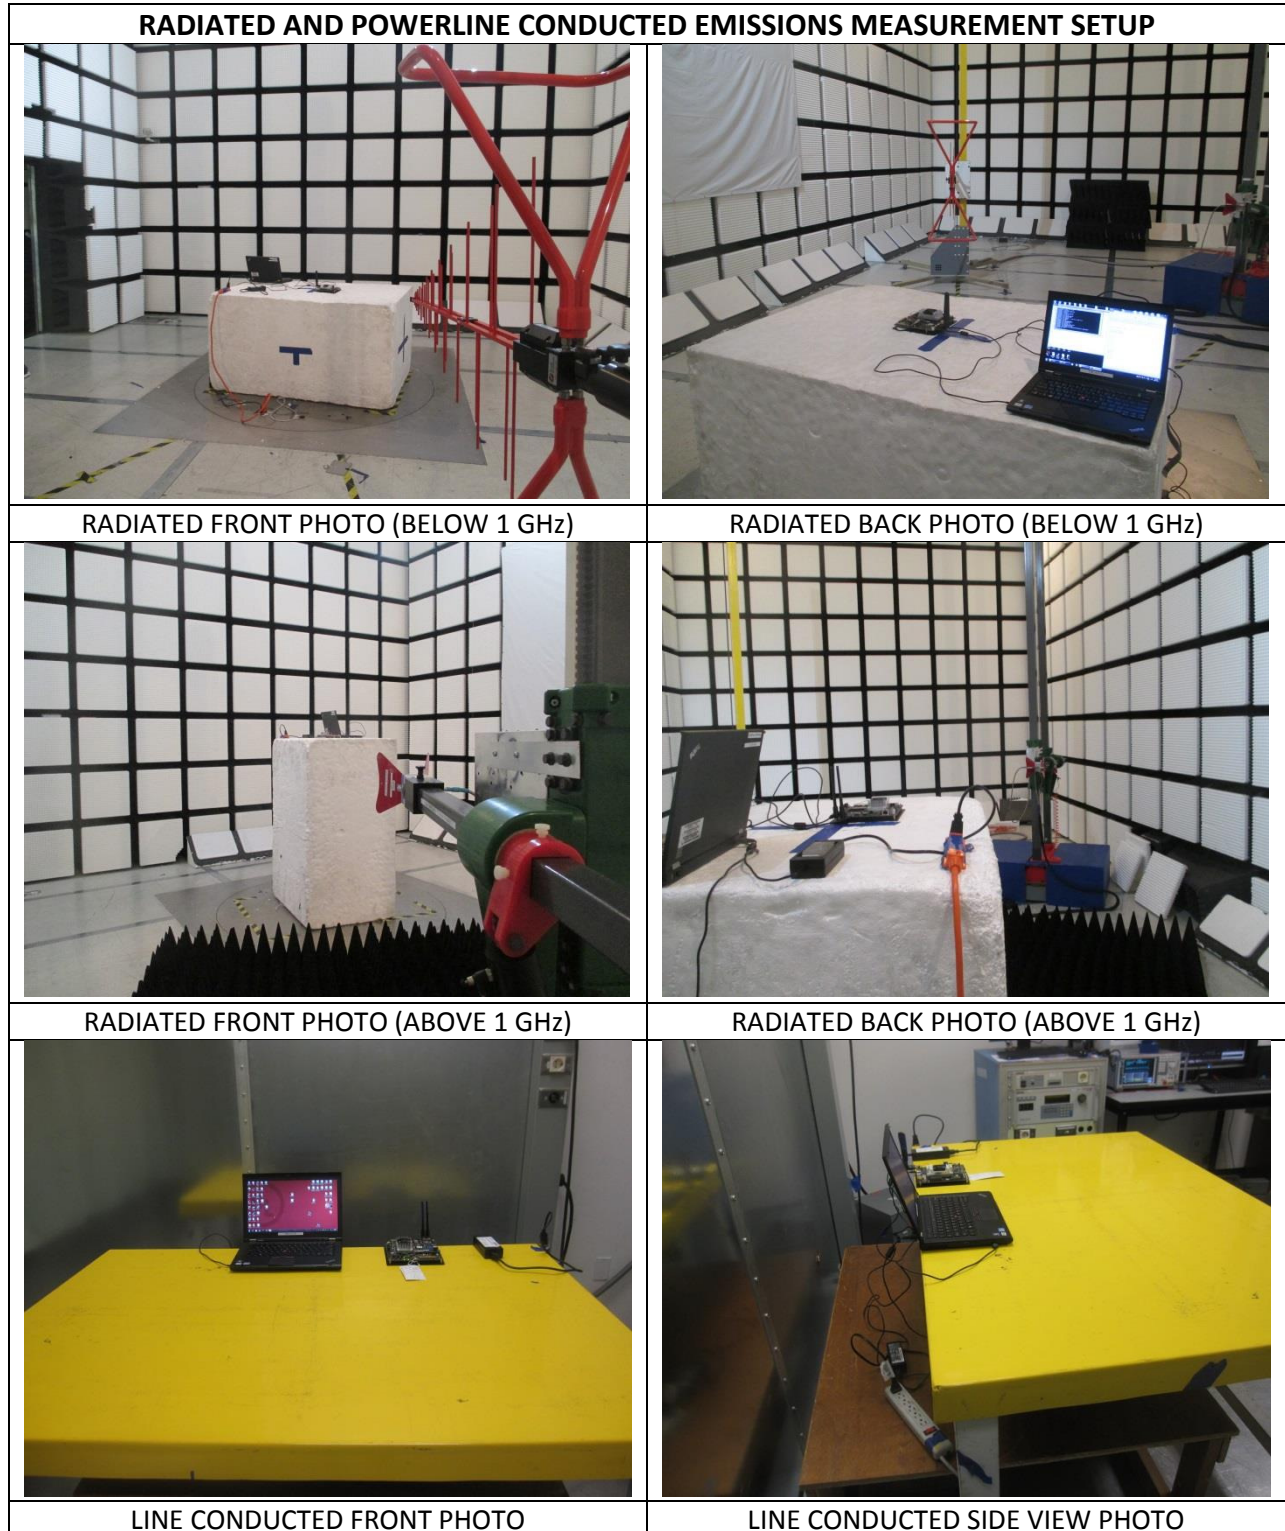

11. SETUP PHOTOS

**ANTENNA PORT CONDUCTED RF MEASUREMENT SETUP AND
RADIATED RF MEASUREMENT SETUP FOR PORTABLE CONFIGURATION**

ANTENNA PORT CONDUCTED PHOTO

0 Degrees PHOTO

45 Degrees PHOTO

90 Degrees PHOTO

12. EUT PHOTOS

Side View (continued)

PCB View

Top View

Bottom View

PCB View

Mechanical Drawing

END OF REPORT