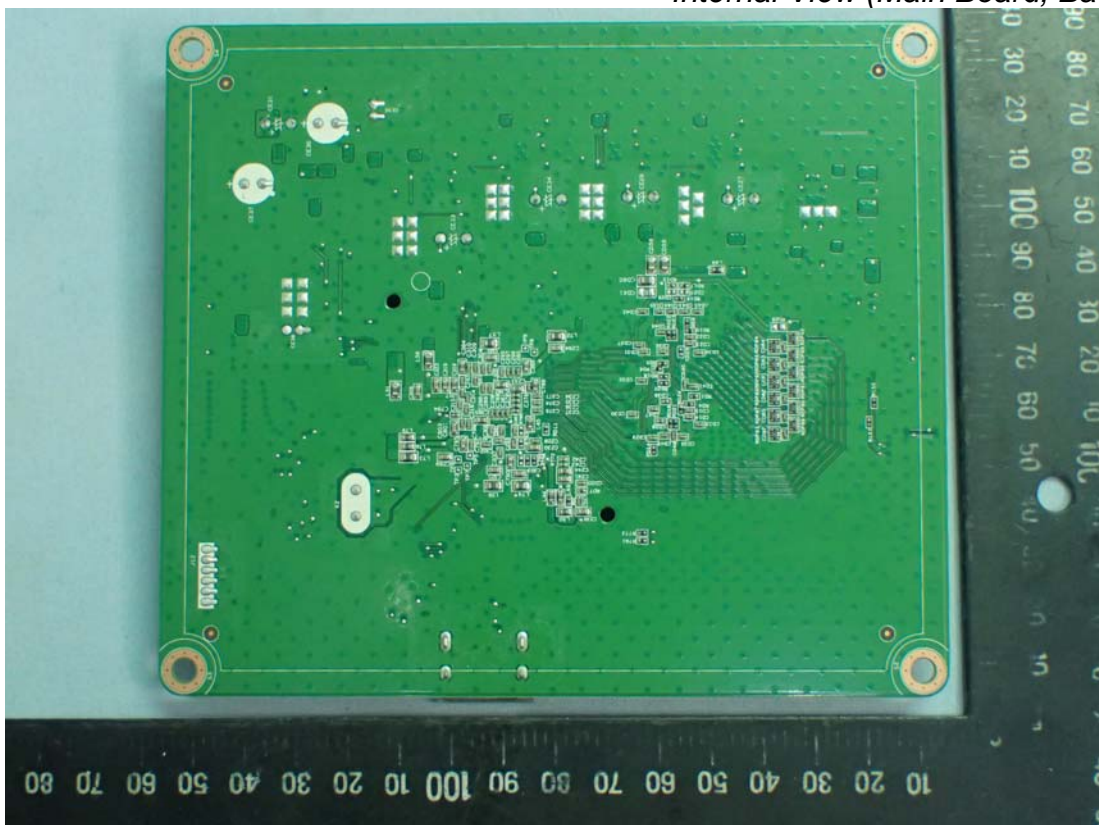

EUT Internal Photos

*Figure 6
Internal View (Removed Back Cover)*

*Figure 7
Internal View (Antenna View)*

Figure 8
Internal View (Antenna View)

Figure 9
Internal View (Removed Internal Boards)

Figure 10
Internal View (Power Board, Front View)

Figure 11
Internal View (Power Board, Back View)

Figure 12
Internal View (Main Board, Front View)

Figure 13
Internal View (Main Board, Back View)

Figure 14
Internal View (AC Inlet Board, Front View)

Figure 15
Internal View (AC Inlet Board, Back View)

Figure 16
Internal View (RF Module and Camera Board)

Figure 17
Internal View (Camera Board, Front View)

Figure 18
Internal View (Camera Board, Back View)

Figure 19
Internal View (Camera Board, Back View)