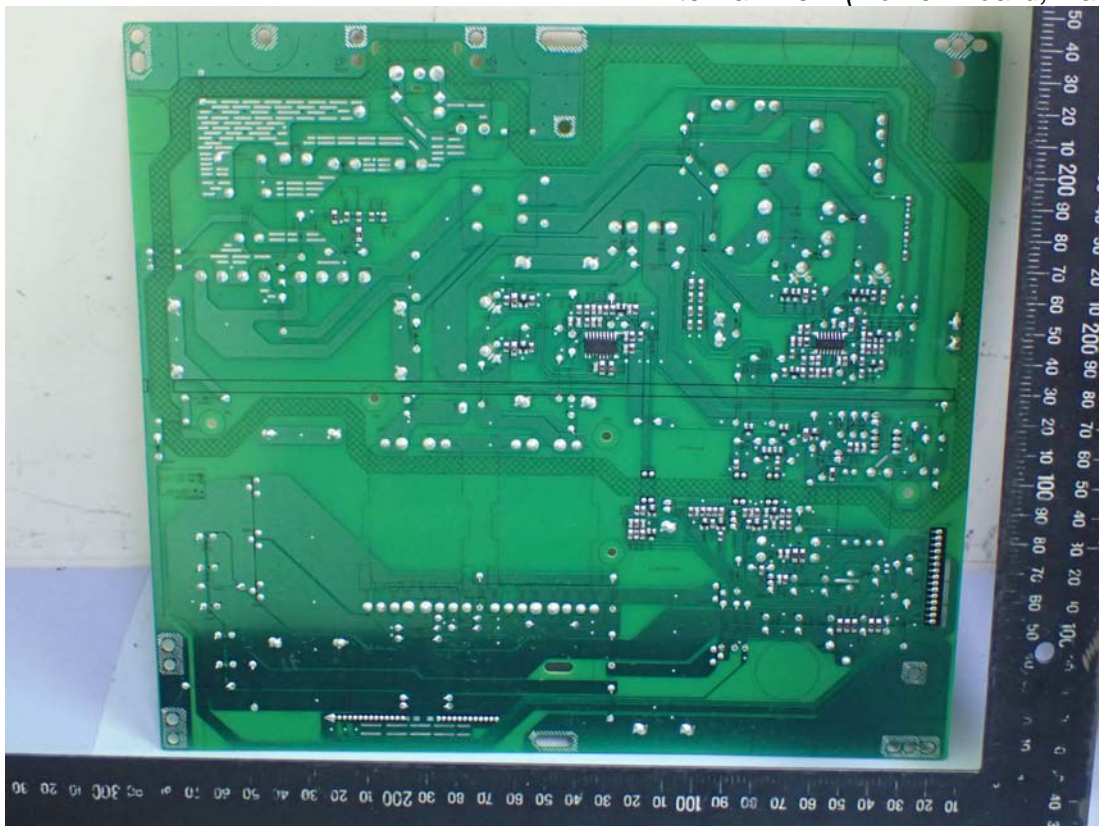

EUT Internal Photos

*Figure 6
Internal View (Removed Back Cover)*

*Figure 7
Internal View (Antenna View)*

Figure 8
Internal View (Antenna View)

Figure 9
Internal View (Removed Internal Boards)

Figure 10
Internal View (Power Board, Front View)

Figure 11
Internal View (Power Board, Back View)

Figure 12
Internal View (Main Board, Front View)

Figure 13
Internal View (Main Board, Back View)

Figure 14
Internal View (AC Inlet Board, Front View)

Figure 15
Internal View (AC Inlet Board, Back View)

Figure 16
Internal View (RF Module and Camera Board)

Figure 17
Internal View (Camera Board, Front View)

Figure 18
Internal View (Camera Board, Back View)

Figure 19
Internal View (Camera Board, Back View)

Figure 20
Internal View (RF Module)

Figure 21
Internal View (RF Module, Back View)

Figure 22
Internal View (RF Module, Front View)

Figure 23
Internal View (T-Com Board, Front View)

Figure 24
Internal View (T-Com Board, Back View)