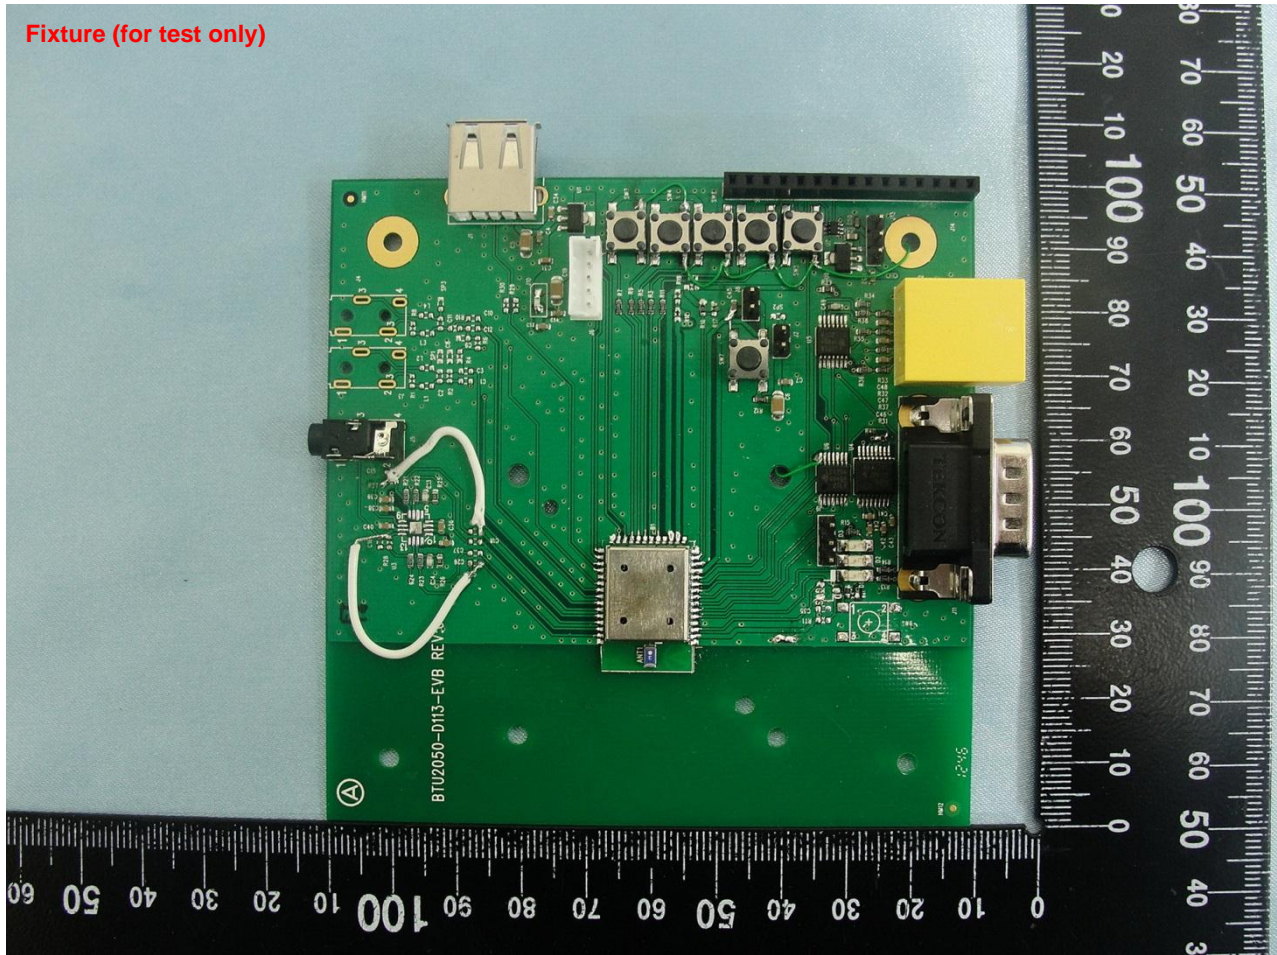

1. External Photograph of EUT

Brand Name: AMTRAN / Model Name: BTU2050-D113

Brand Name: AMTRAN / Model Name: BTU2050-D113

## 2. Photograph of Accessory

Brand Name: AMTRAN / Model Name: BTU2050-D113

Brand Name: AMTRAN / Model Name: BTU2050-D113

Brand Name: AMTRAN / Model Name: BTU2050-D113

Brand Name: AMTRAN / Model Name: BTU2050-D113