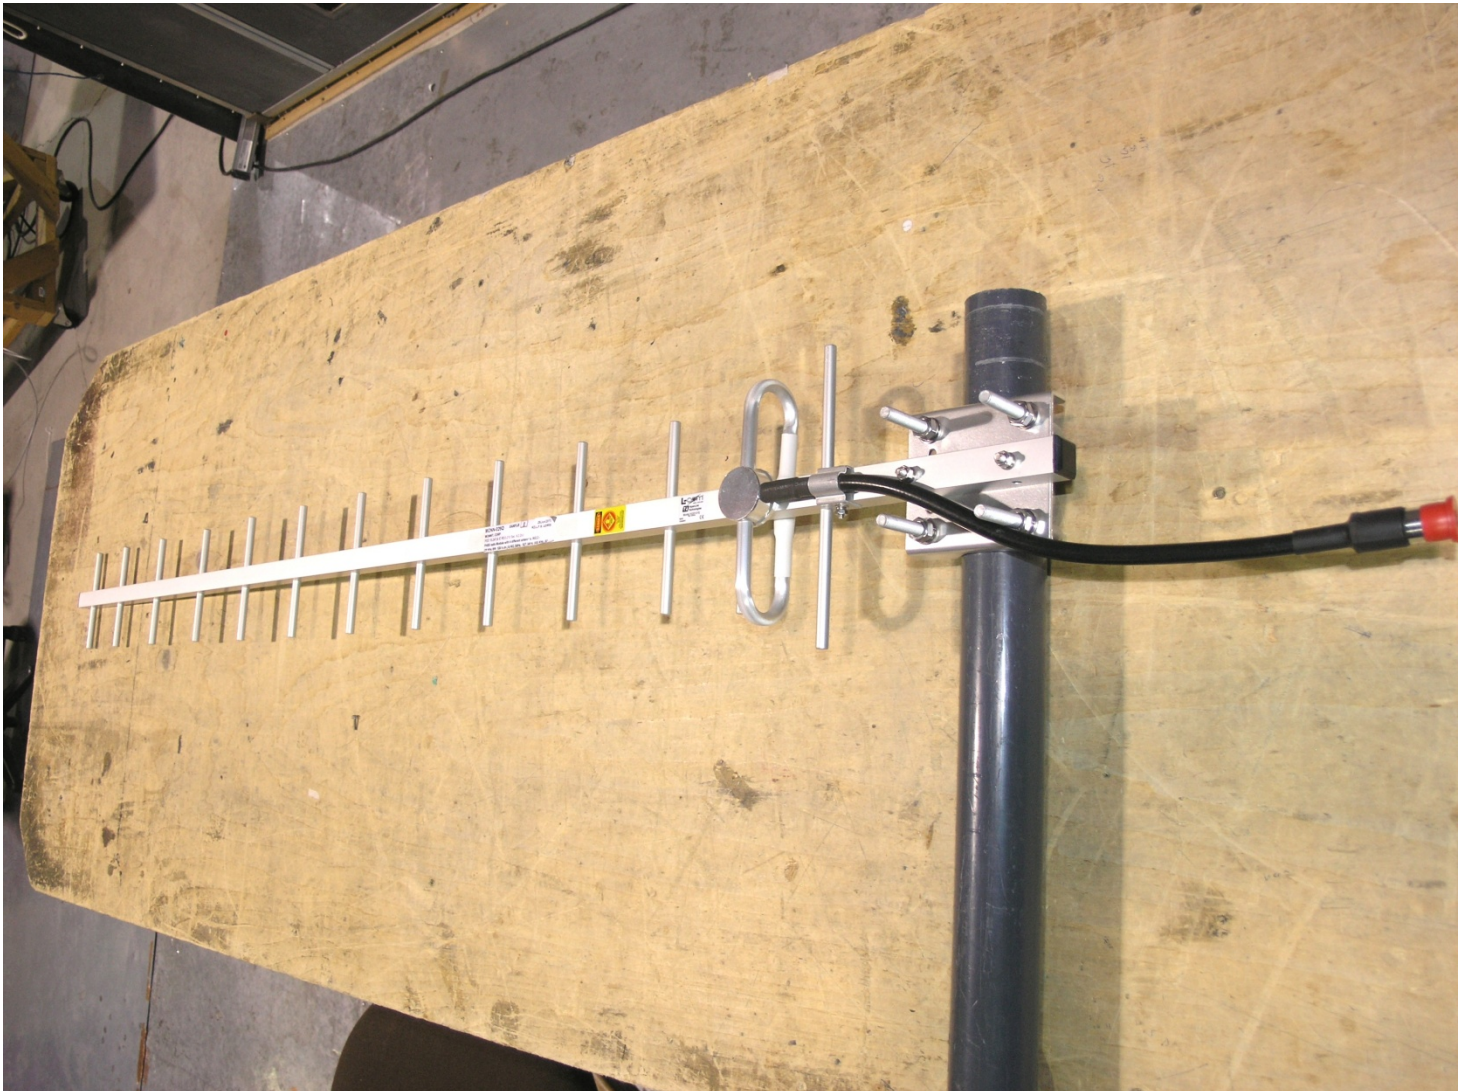

Antenna Photos

15.1 dBi Yagi Antenna