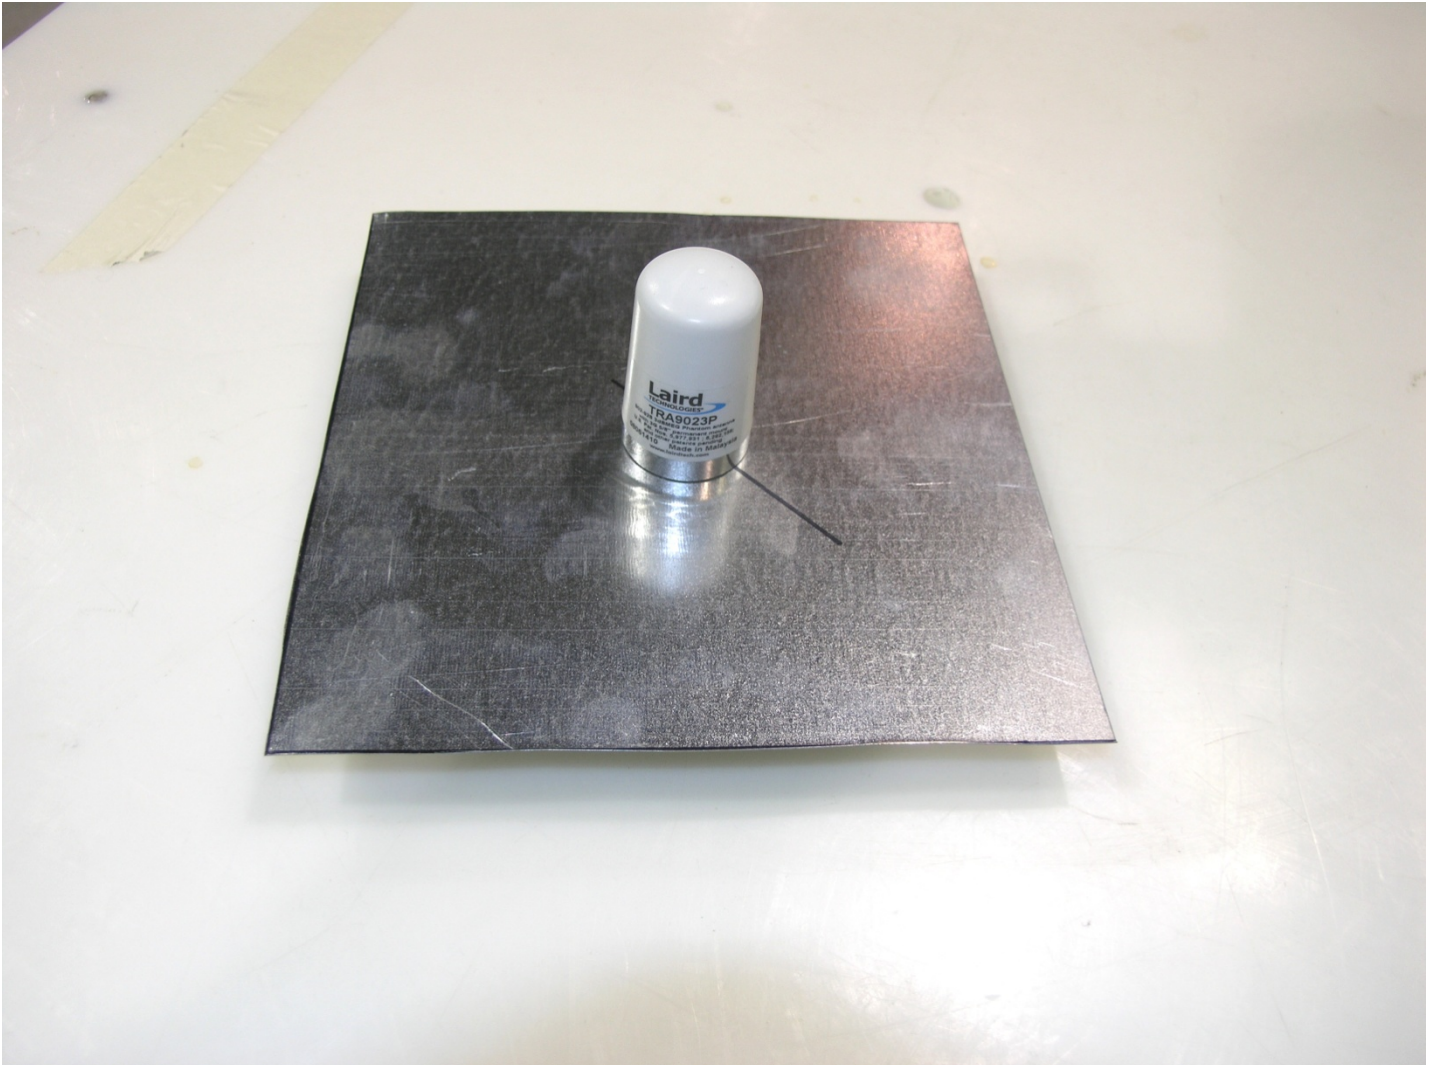

Antenna Photos

3.0 dBi Dome Antenna