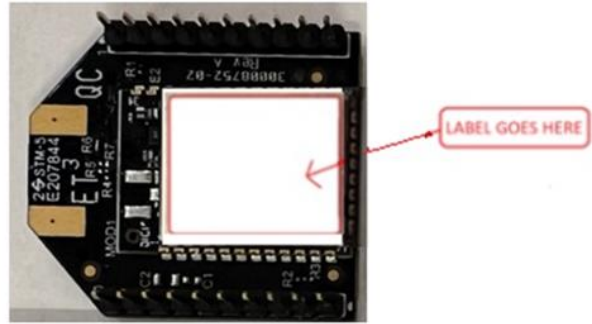

DIGI125  
XB-LPX-DMUT-001

SIZE L x W 0.5 in x 0.4 in