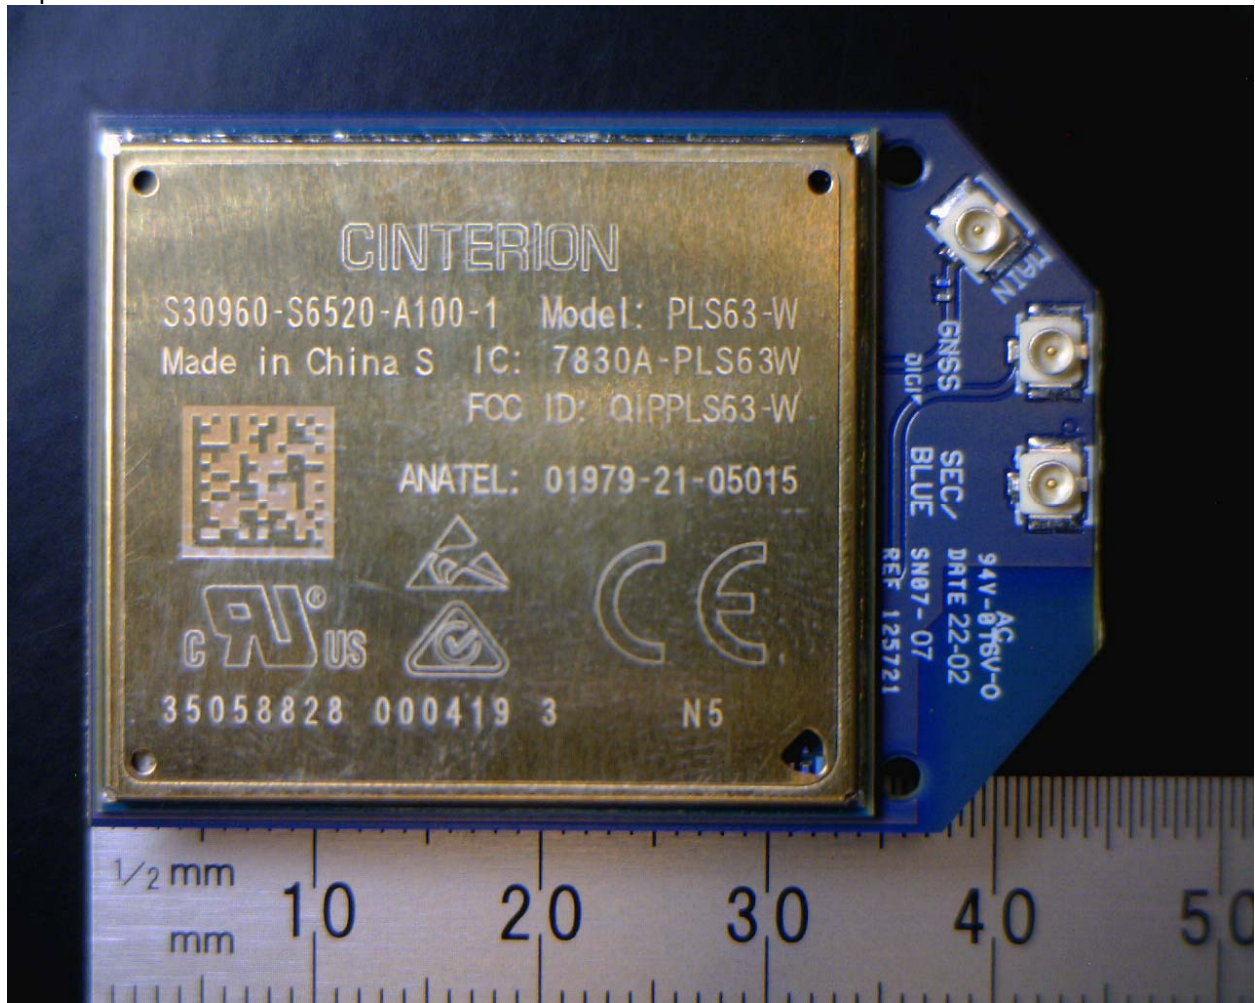

DIGI INTERNATIONAL
9350 Excelsior Blvd, Suite 700
Hopkins, MN 55343
952-912-3444 / 877-912-3444
www.digi.com

External and Internal Photos

Product: XBee 3 LTE Cat 1
Model: XB3C2
FCC ID: MCQ-XB3C2
IC: 1846A-XB3C2

Top Side: Hardware Version 55002112-02

Bottom Side: Hardware Versions 55002112-02 and 55002112-03

Bottom Side: Hardware Version 55002112-02 and 55002112-03 (Shield Removed)