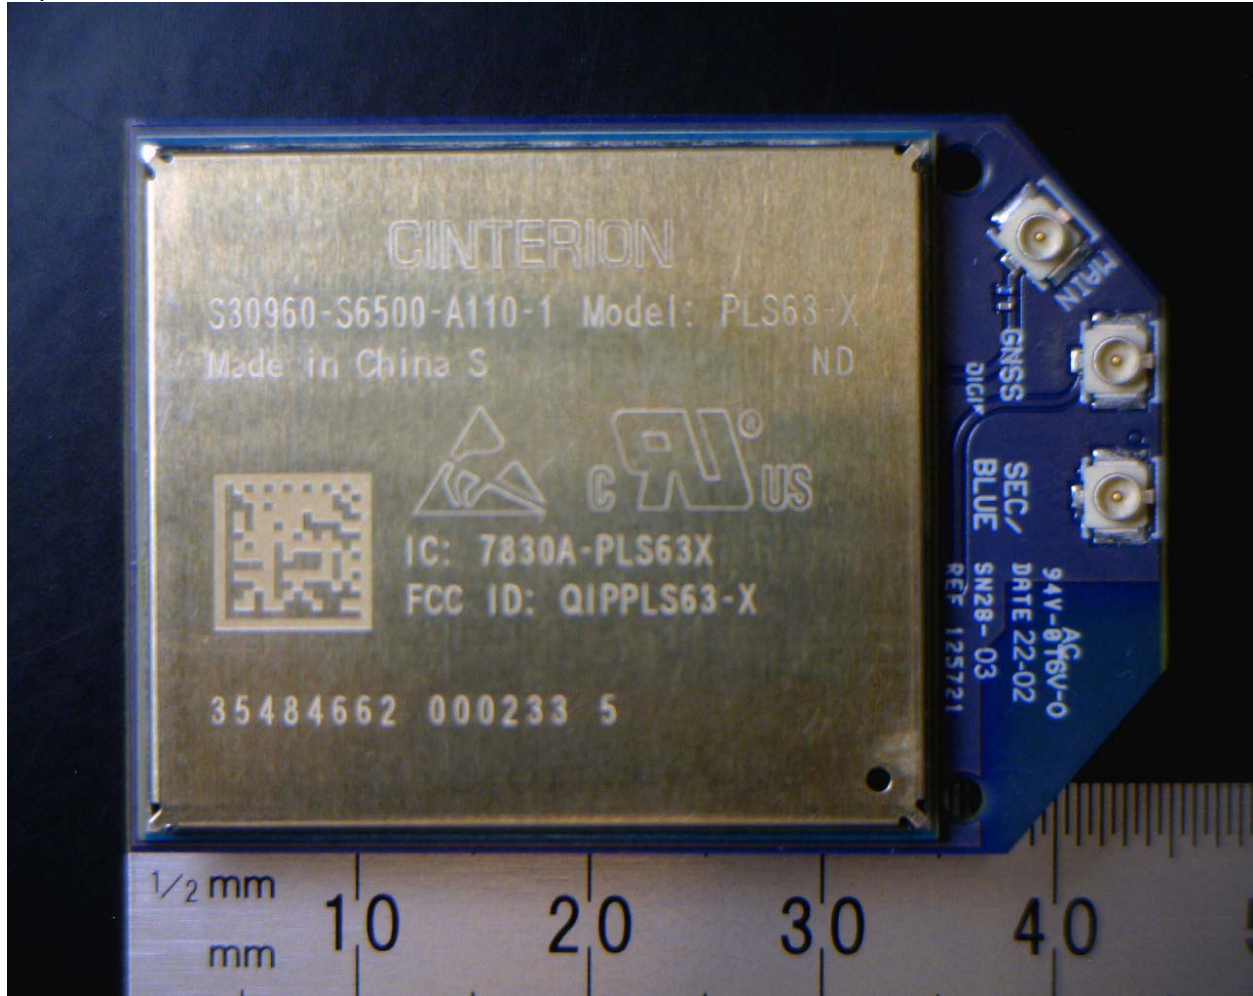

DIGI INTERNATIONAL
9350 Excelsior Blvd, Suite 700
Hopkins, MN 55343
952-912-3444 / 877-912-3444
www.digi.com

External and Internal Photos

Product: XBee 3 LTE Cat 1
Model: XB3C2
FCC ID: MCQ-XB3C2
IC: 1846A-XB3C2

Top Side: Hardware Version 55002112-02

Bottom Side: Hardware Versions 55002112-02 and 55002112-03

Bottom Side: Hardware Version 55002112-02 and 55002112-03 (Shield Removed)