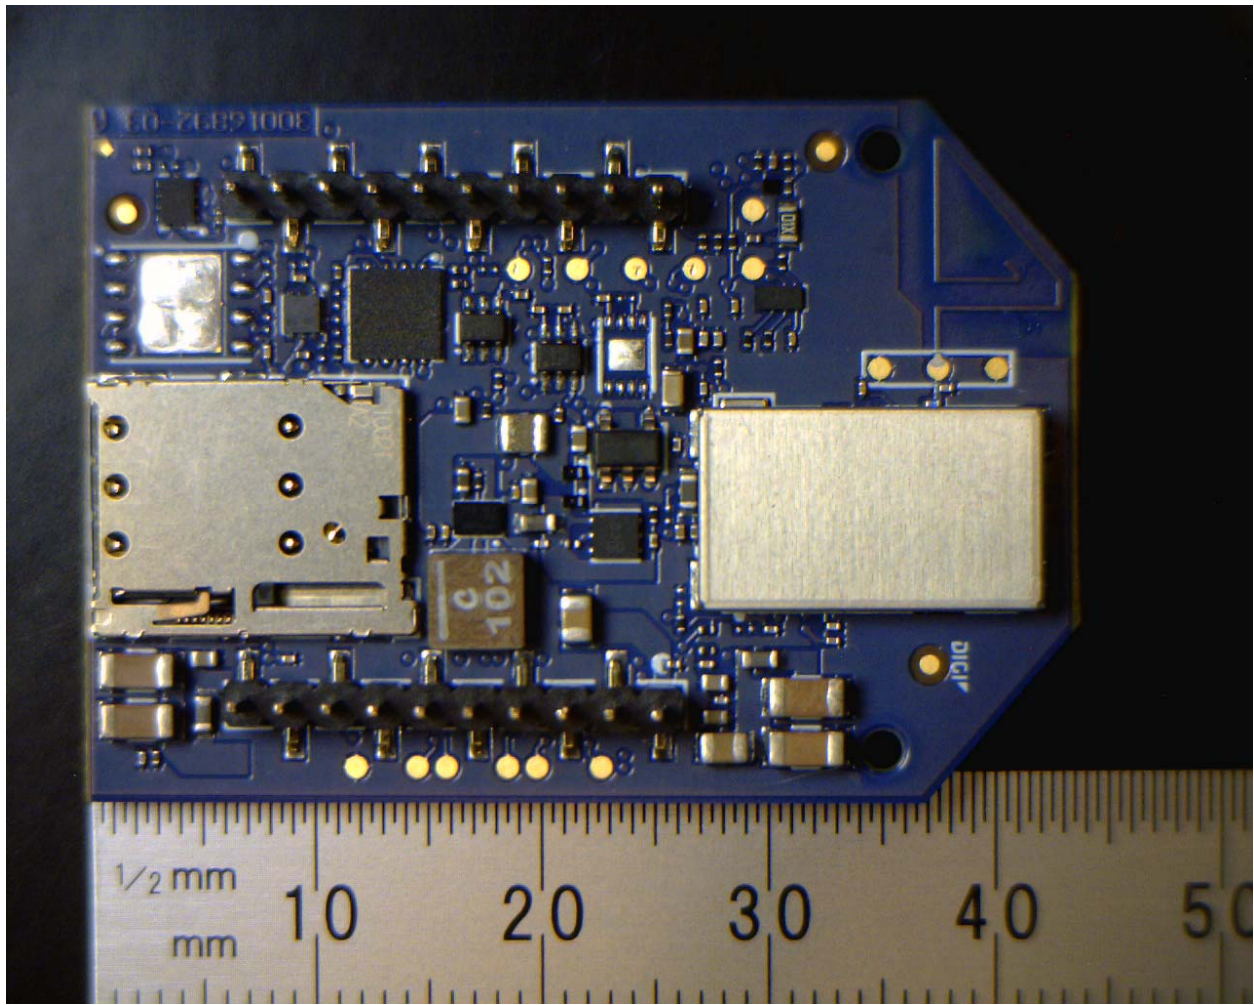

DIGI INTERNATIONAL
9350 Excelsior Blvd, Suite 700
Hopkins, MN 55343
952-912-3444 / 877-912-3444
www.digi.com

External and Internal Photos

Product: XBee 3 LTE Cat 1
Model: XB3C2
FCC ID: MCQ-XB3C2
IC: 1846A-XB3C2

Top Side: Hardware Version 55002112-02

Bottom Side: Hardware Versions 55002112-02 and 55002112-03

Bottom Side: Hardware Version 55002112-02 and 55002112-03 (Shield Removed)