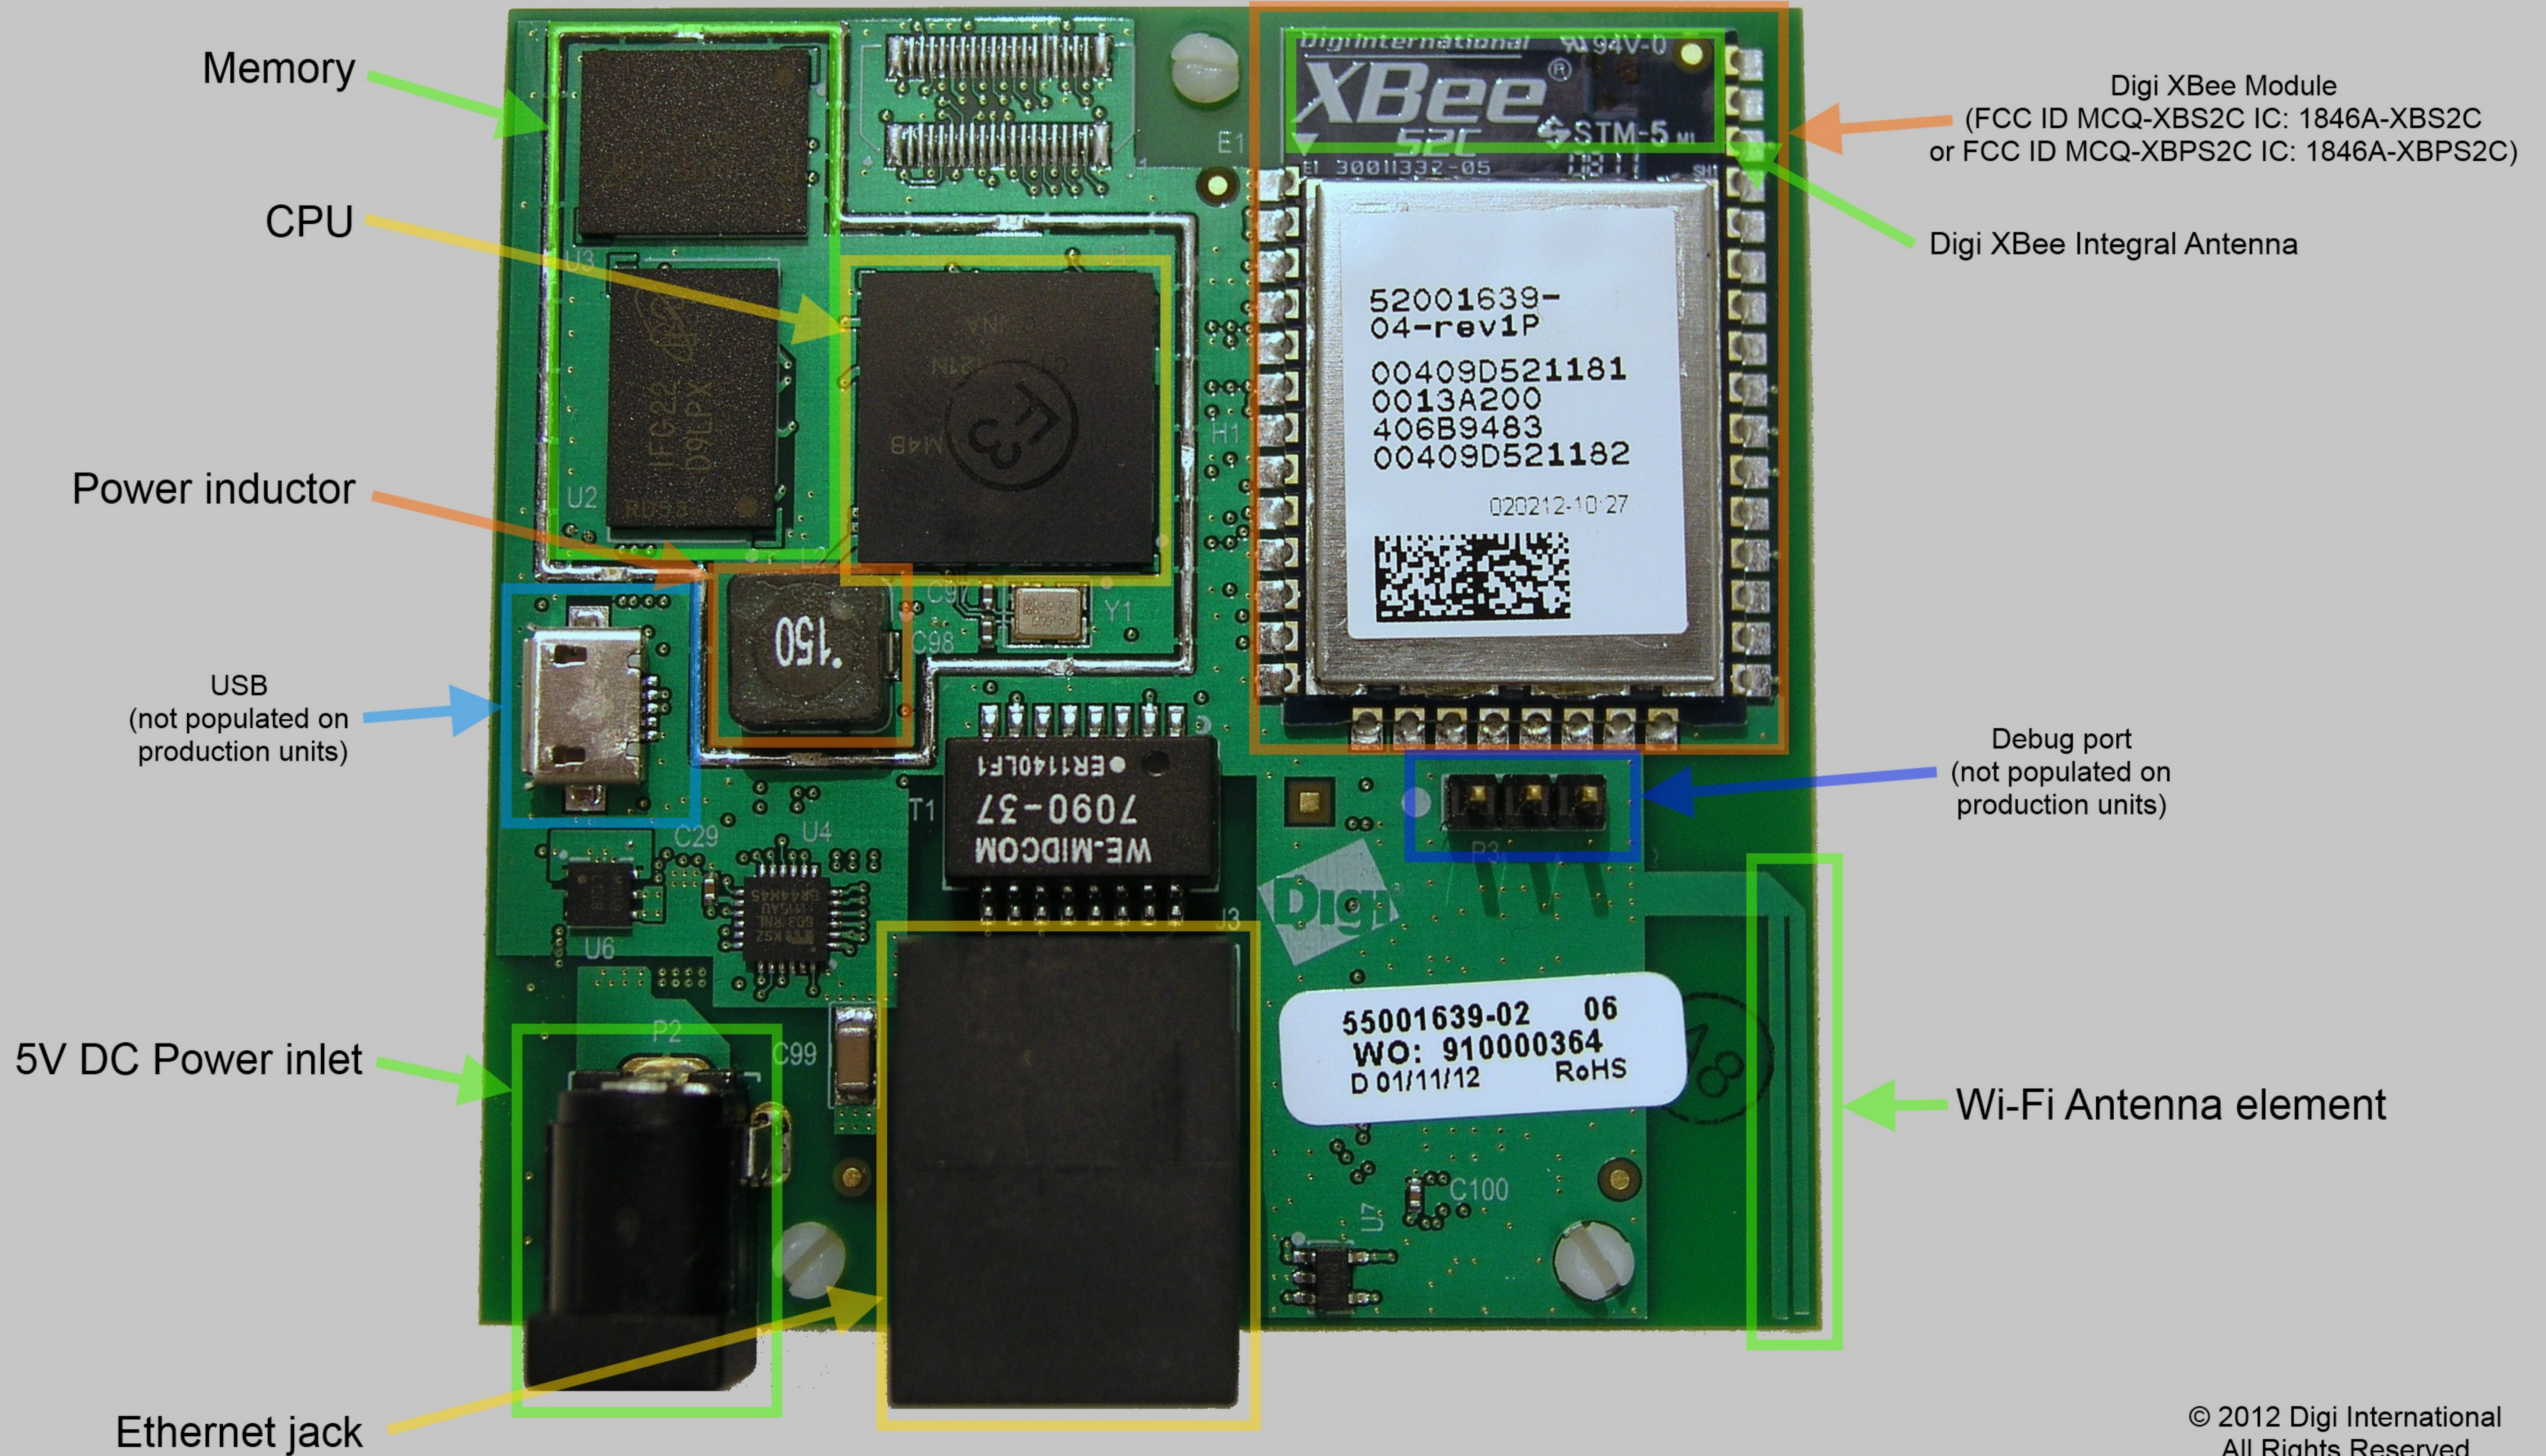

# ConnectPort X2e Wi-Fi FCC ID: MCQ-X2EWIFI IC: 1846A-X2EWIFI

ConnectPort X2e Wi-Fi FCC ID: MCQ-X2EWIFI IC: 1846A-X2EWIFI