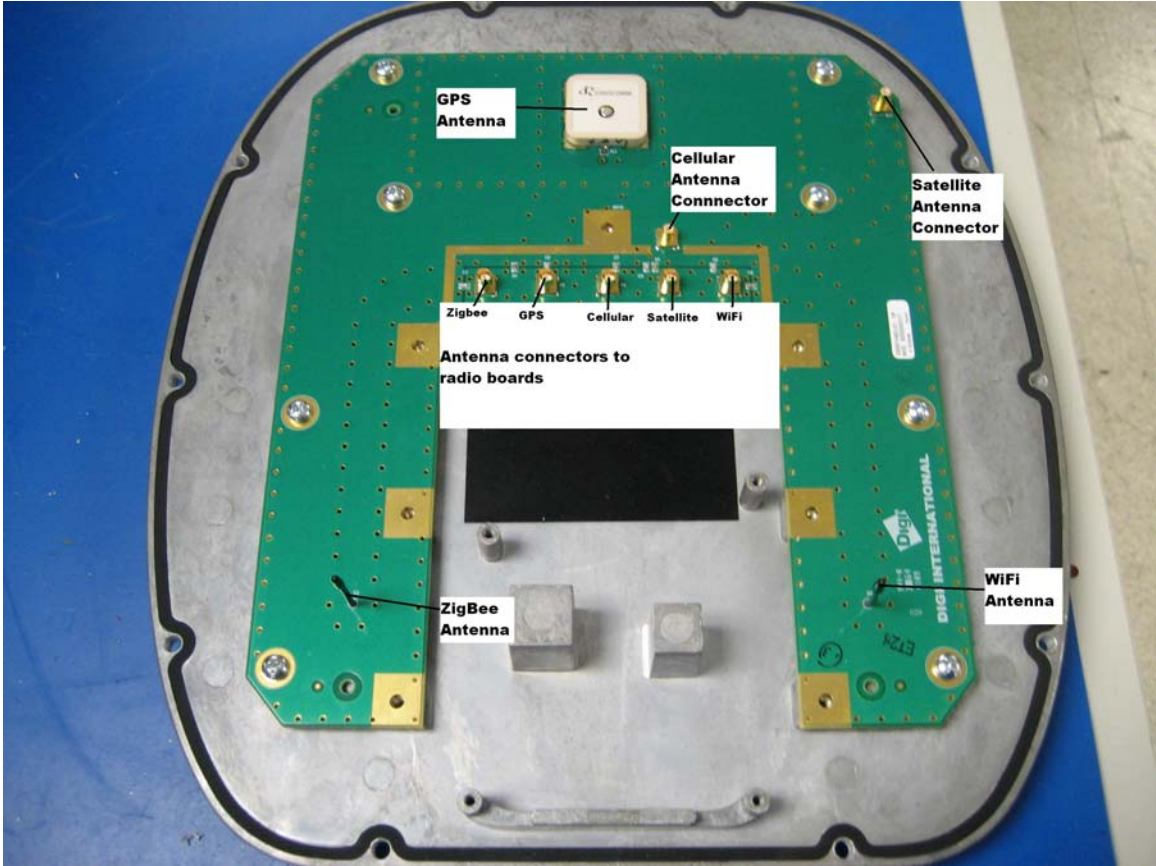

Internal photos of host device

GPS Antenna

ZigBee Antenna

Cellular
Antenna

GPS
Antenna

ZigBee
Antenna

Cellular
Antenna

Satellite
Antenna
Connector

GPS
Antenna

WiFi
Antenna

Cellular
Antenna

GPS
Antenna

ETA
147-2
2010/11/11
Digir
DIGI INTERNATIONAL

1001222001-14
REV. 1.0 (2010/11/11)
00000000000000000000000000000000

Satellite
Antenna

Internal photos of module