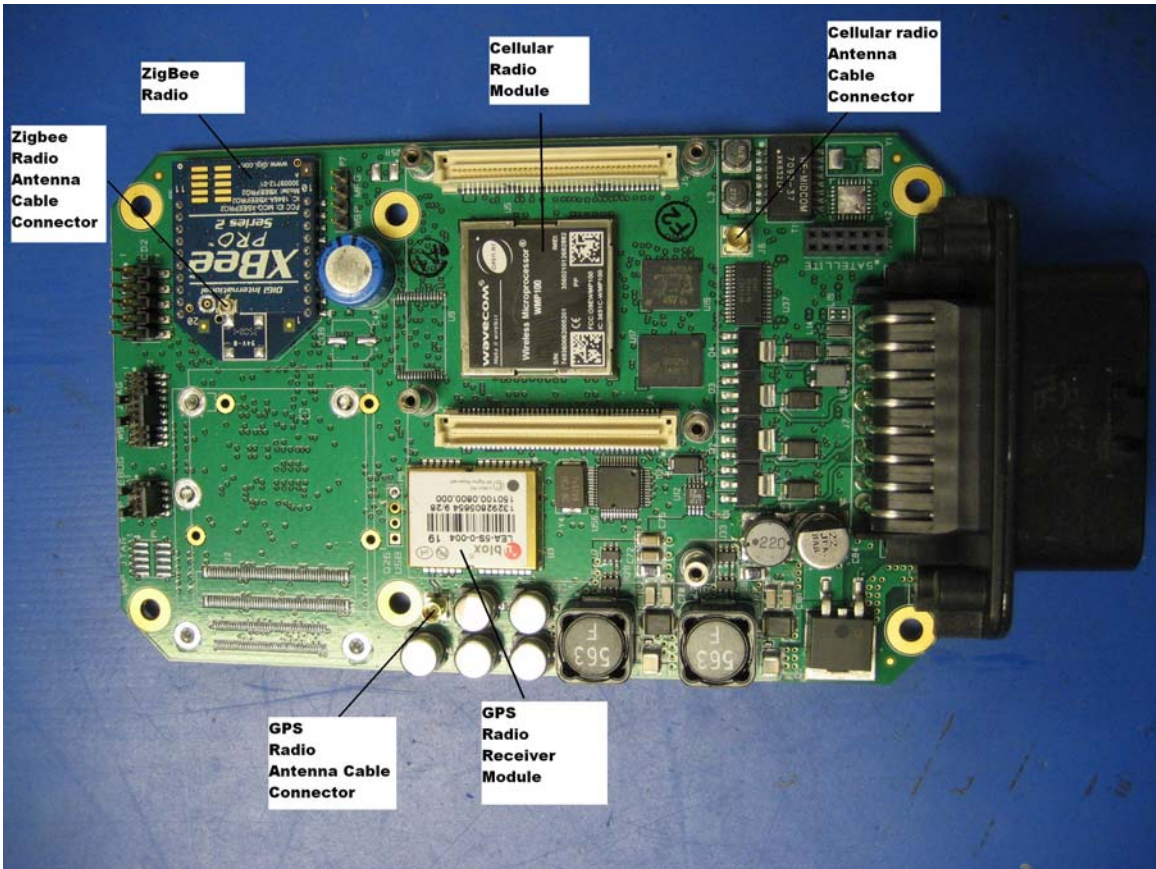

Internal photos of host device

GPS Antenna

ZigBee Antenna

Cellular
Antenna

GPS
Antenna

ZigBee
Antenna

Cellular
Antenna

Satellite
Antenna
Connector

GPS
Antenna

WiFi
Antenna

Cellular
Antenna

GPS
Antenna

ETA
147-2
2010/11/11
Digir
DIGI INTERNATIONAL

1001222001-14
REV. 1.0 (2010/11/11)
00000000000000000000000000000000

Satellite
Antenna

Internal photos of module