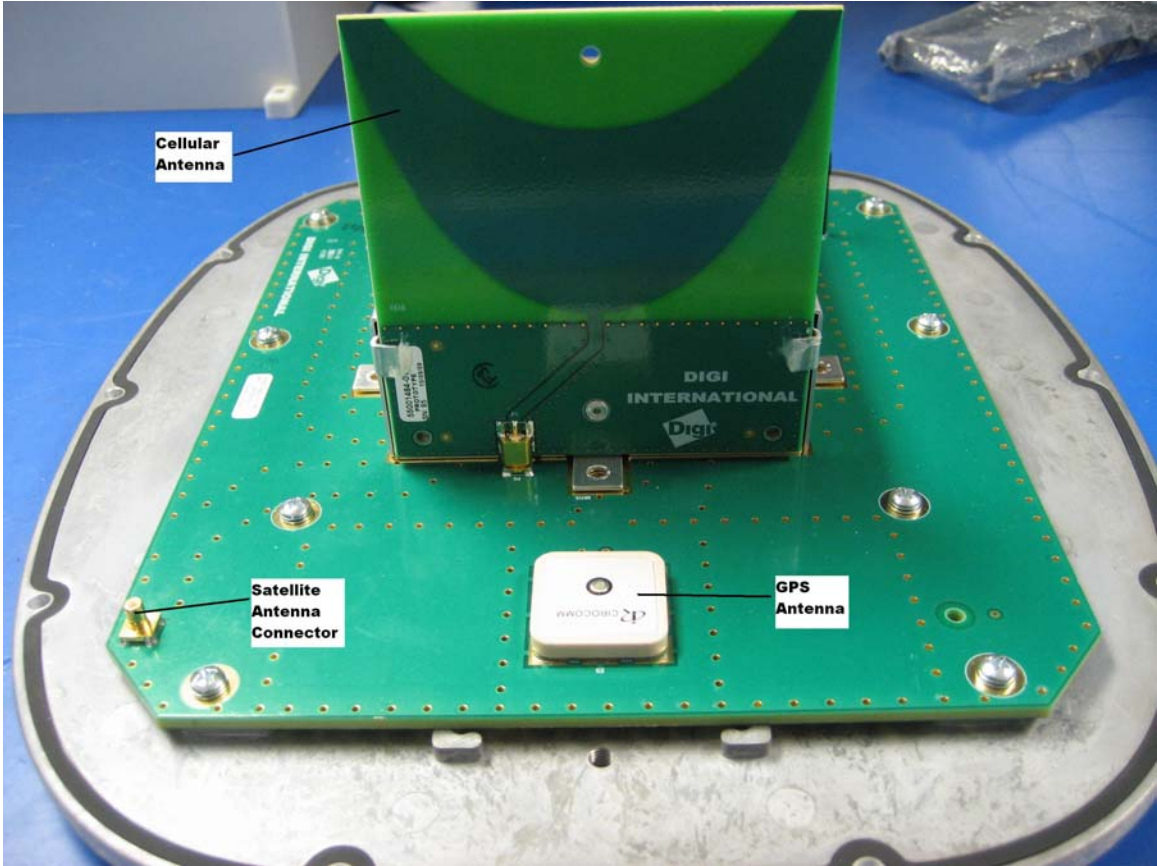

Internal photos of host device

GPS Antenna

ZigBee Antenna

Cellular
Antenna

GPS
Antenna

ZigBee
Antenna

Cellular
Antenna

Satellite
Antenna
Connector

GPS
Antenna

WiFi
Antenna

Cellular
Antenna

GPS
Antenna

ETA
147-2
2010/11/11
Digir
DIGI INTERNATIONAL

1001222001-14
REV. 1.0 (2010/11/11)
00000000000000000000000000000000

Satellite
Antenna

Internal photos of module