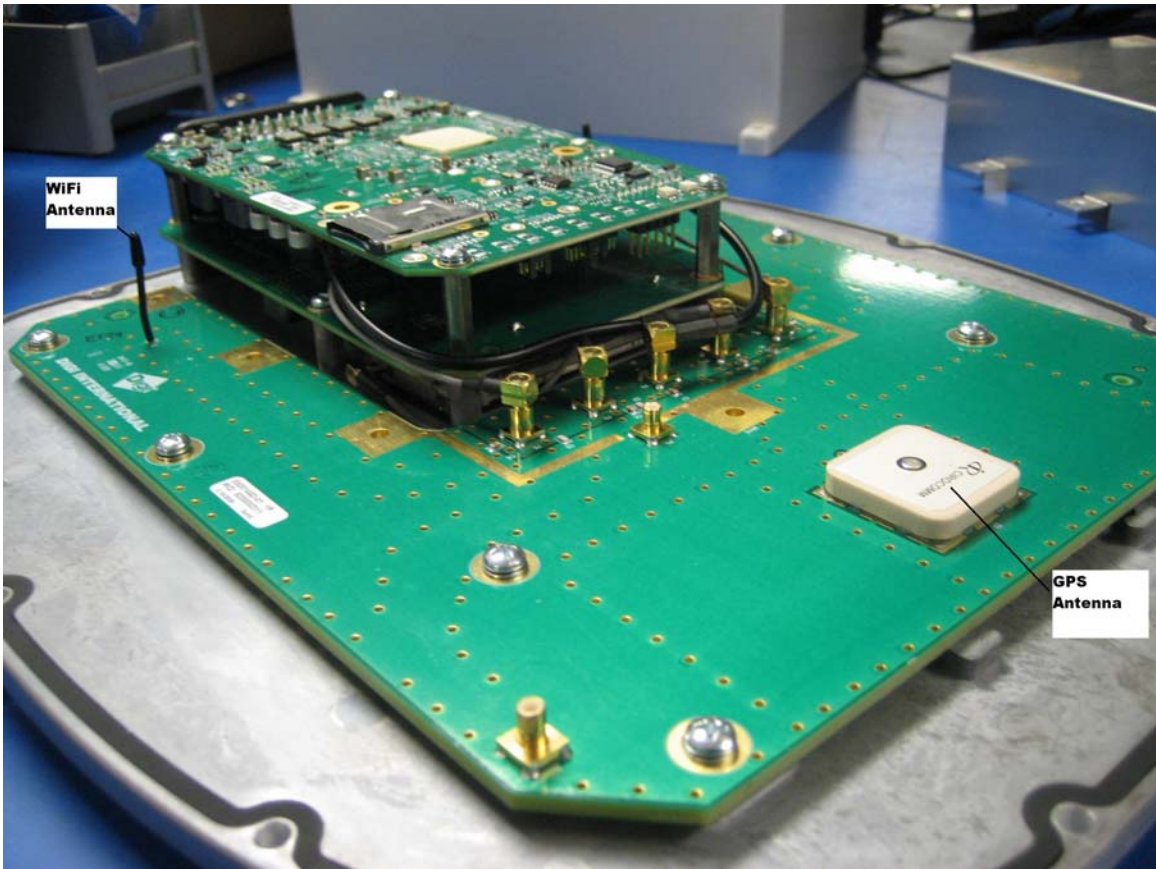

Internal photos of host device

GPS Antenna

ZigBee Antenna

Cellular
Antenna

GPS
Antenna

ZigBee
Antenna

Cellular
Antenna

Satellite
Antenna
Connector

GPS
Antenna

WiFi
Antenna

Cellular
Antenna

GPS
Antenna

ETA
147-2
2010/11/11
Digir
DIGI INTERNATIONAL

1001222001-14
REV. 1.0 (2010/11/11)
00000000000000000000000000000000

Satellite
Antenna

Internal photos of module