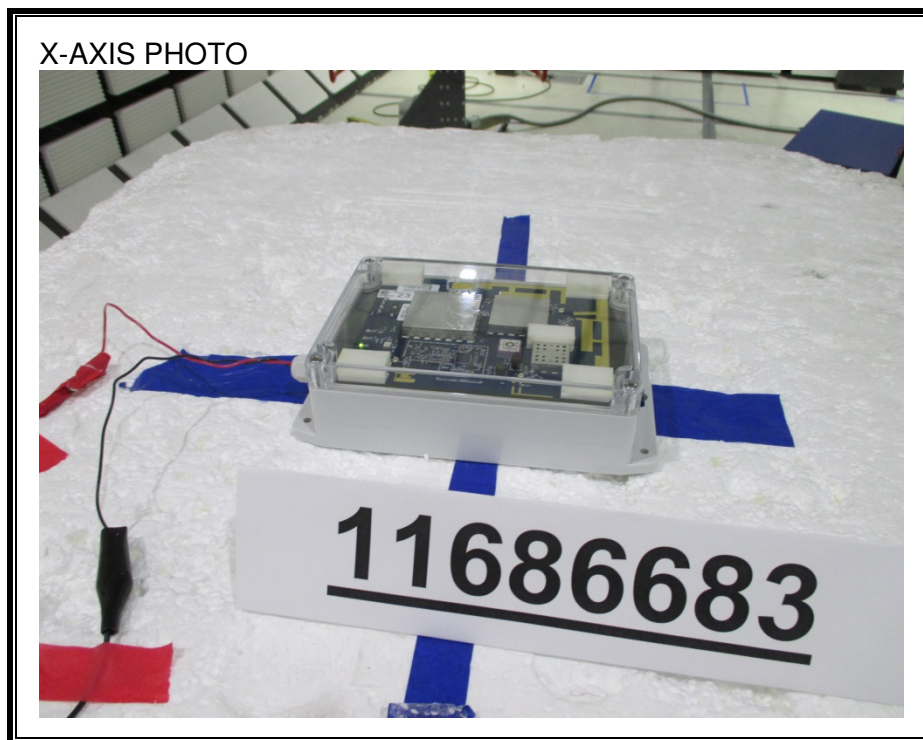

### ANTENNA PORT CONDUCTED RF MEASUREMENT SETUP

**RADIATED RF MEASUREMENT SETUP (BELOW 30 MHz)**

**RADIATED RF MEASUREMENT SETUP (BELOW 1 GHz)**

**RADIATED RF MEASUREMENT SETUP (ABOVE 1 GHz)**

**RADIATED RF MEASUREMENT SETUP FOR PORTABLE CONFIGURATION**

Z-AXIS PHOTO

**AC LINE CONDUCTED EMISSIONS MEASUREMENT SETUP**

**END OF REPORT**