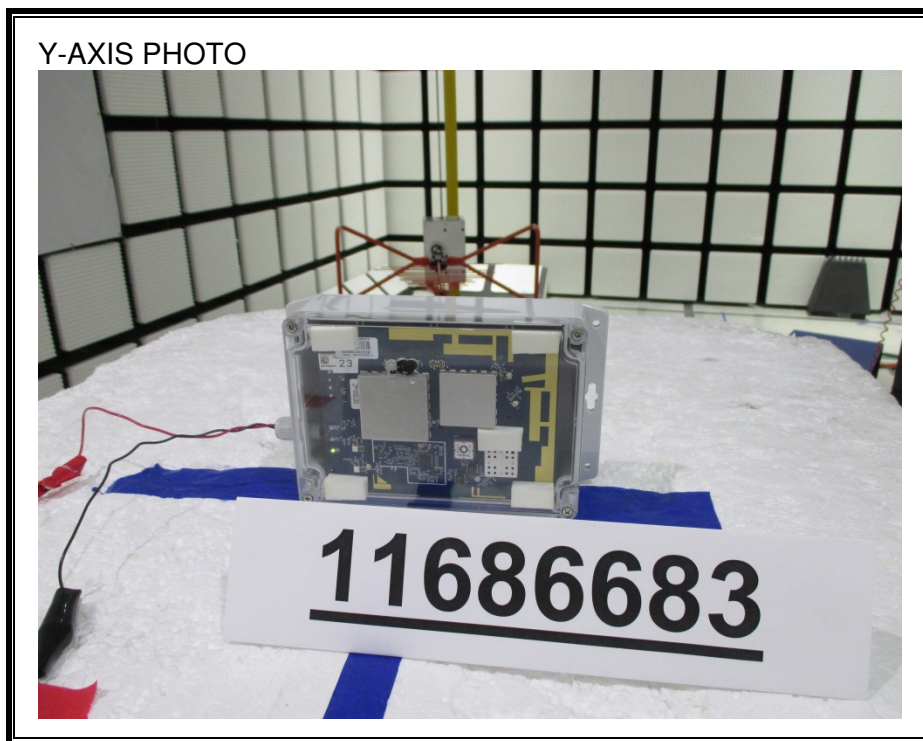

### ANTENNA PORT CONDUCTED RF MEASUREMENT SETUP

**RADIATED RF MEASUREMENT SETUP (BELOW 30 MHz)**

**RADIATED RF MEASUREMENT SETUP (BELOW 1 GHz)**

**RADIATED RF MEASUREMENT SETUP (ABOVE 1 GHz)**

**RADIATED RF MEASUREMENT SETUP FOR PORTABLE CONFIGURATION**

Z-AXIS PHOTO

**AC LINE CONDUCTED EMISSIONS MEASUREMENT SETUP**

**END OF REPORT**