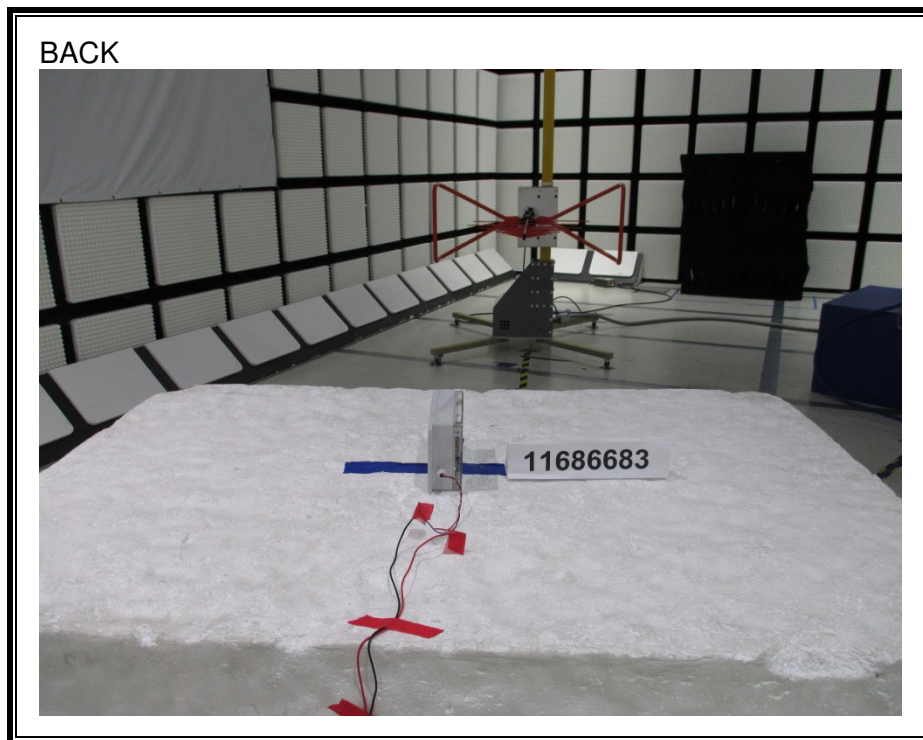

## 12. SETUP PHOTOS

### ANTENNA PORT CONDUCTED RF MEASUREMENT SETUP

**RADIATED RF MEASUREMENT SETUP (BELOW 30 MHz)**

**RADIATED RF MEASUREMENT SETUP (BELOW 1 GHz)**

**RADIATED RF MEASUREMENT SETUP (ABOVE 1 GHz)**

**RADIATED RF MEASUREMENT SETUP FOR PORTABLE CONFIGURATION**

Z-AXIS PHOTO

**AC LINE CONDUCTED EMISSIONS MEASUREMENT SETUP**

**END OF REPORT**