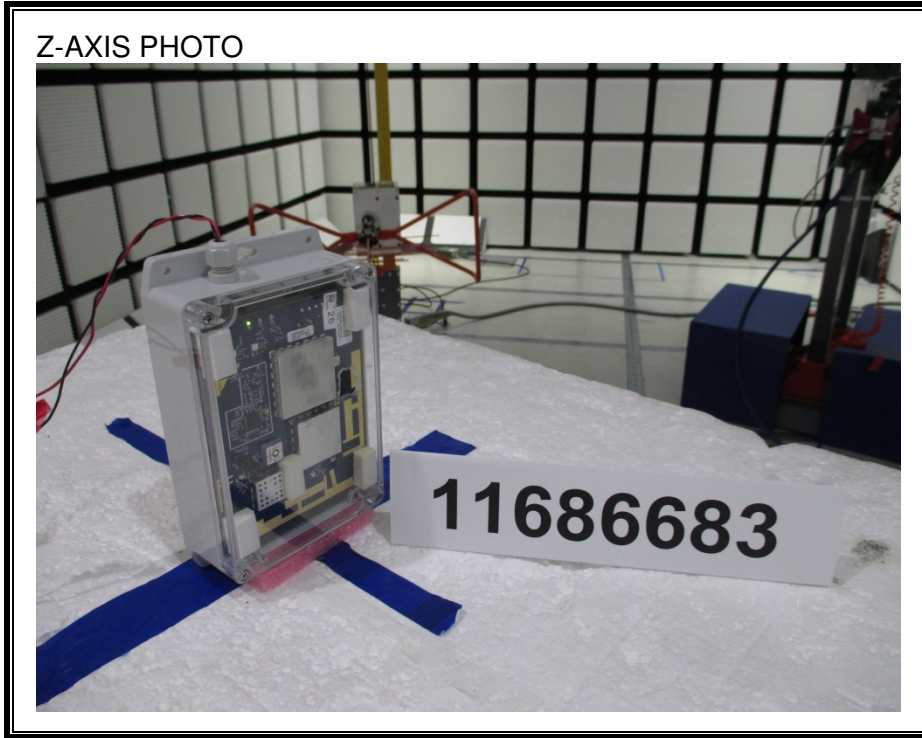

### ANTENNA PORT CONDUCTED RF MEASUREMENT SETUP

**RADIATED RF MEASUREMENT SETUP (BELOW 30 MHz)**

**RADIATED RF MEASUREMENT SETUP (BELOW 1 GHz)**

**RADIATED RF MEASUREMENT SETUP (ABOVE 1 GHz)**

**RADIATED RF MEASUREMENT SETUP FOR PORTABLE CONFIGURATION**

Z-AXIS PHOTO

**AC LINE CONDUCTED EMISSIONS MEASUREMENT SETUP**

**END OF REPORT**