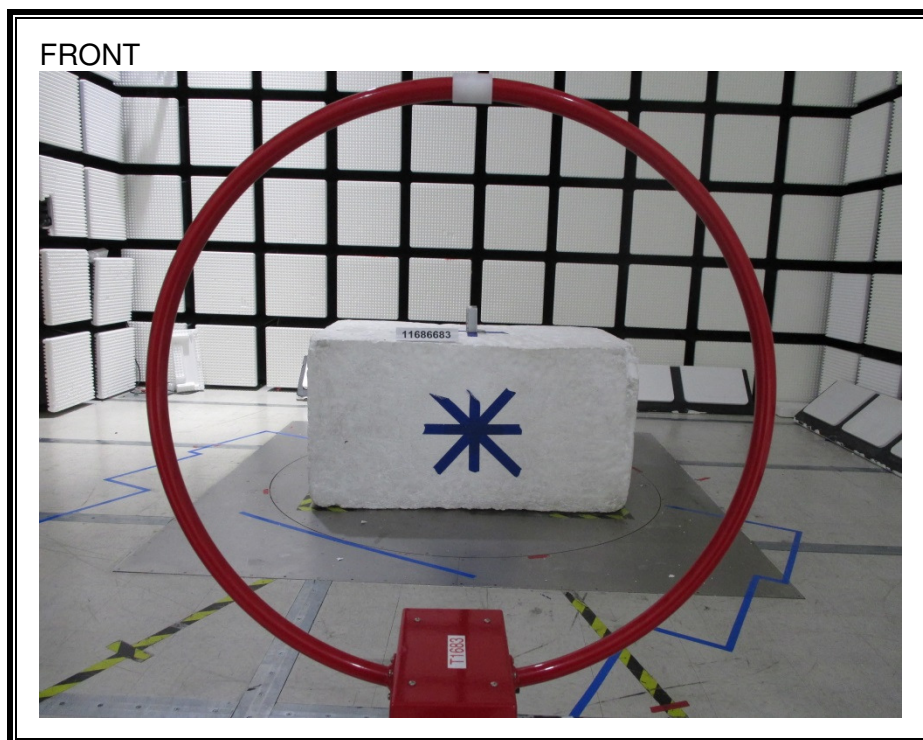

### ANTENNA PORT CONDUCTED RF MEASUREMENT SETUP

**RADIATED RF MEASUREMENT SETUP (BELOW 30 MHz)**

**RADIATED RF MEASUREMENT SETUP (BELOW 1 GHz)**

**RADIATED RF MEASUREMENT SETUP (ABOVE 1 GHz)**

**RADIATED RF MEASUREMENT SETUP FOR PORTABLE CONFIGURATION**

Z-AXIS PHOTO

**AC LINE CONDUCTED EMISSIONS MEASUREMENT SETUP**

**END OF REPORT**