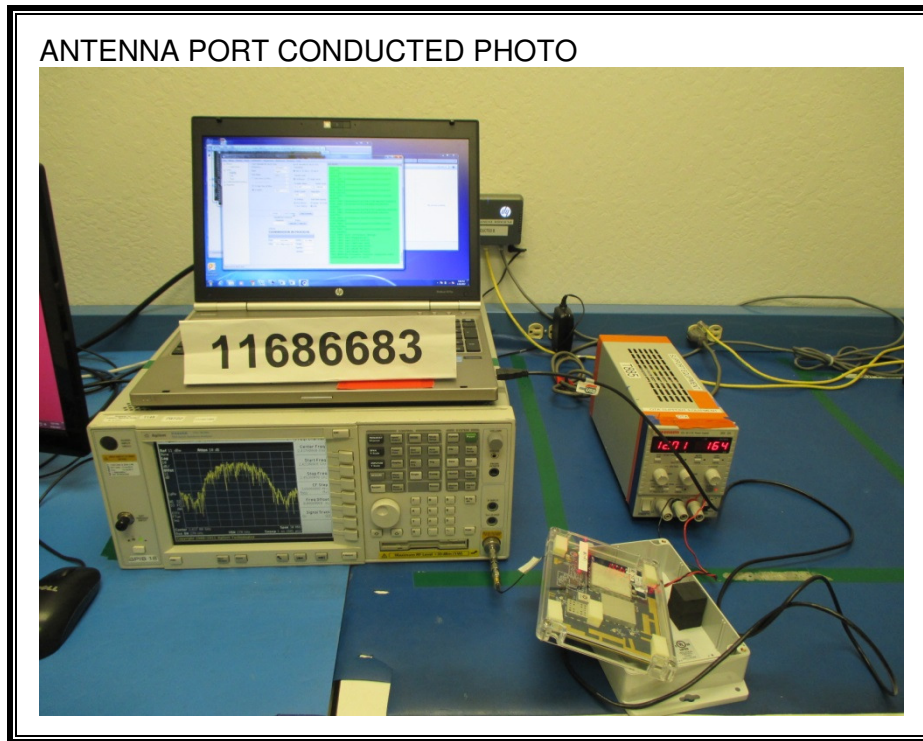

### ANTENNA PORT CONDUCTED RF MEASUREMENT SETUP

**RADIATED RF MEASUREMENT SETUP (BELOW 30 MHz)**

**RADIATED RF MEASUREMENT SETUP (BELOW 1 GHz)**

**RADIATED RF MEASUREMENT SETUP (ABOVE 1 GHz)**

**RADIATED RF MEASUREMENT SETUP FOR PORTABLE CONFIGURATION**

Z-AXIS PHOTO

**AC LINE CONDUCTED EMISSIONS MEASUREMENT SETUP**

**END OF REPORT**