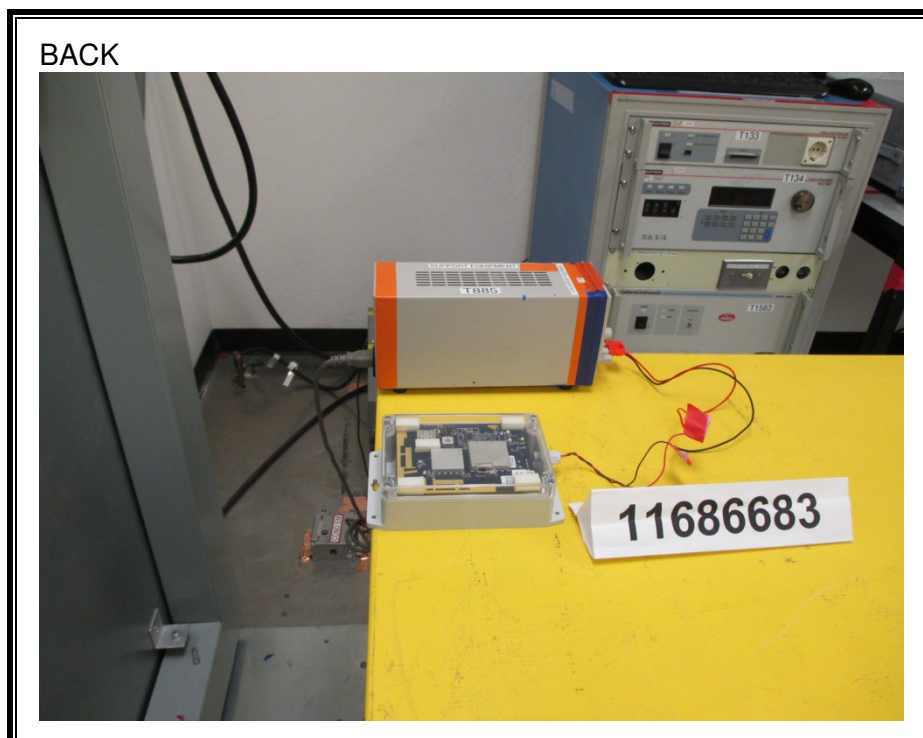

### ANTENNA PORT CONDUCTED RF MEASUREMENT SETUP

**RADIATED RF MEASUREMENT SETUP (BELOW 30 MHz)**

**RADIATED RF MEASUREMENT SETUP (BELOW 1 GHz)**

**RADIATED RF MEASUREMENT SETUP (ABOVE 1 GHz)**

**RADIATED RF MEASUREMENT SETUP FOR PORTABLE CONFIGURATION**

Z-AXIS PHOTO

**AC LINE CONDUCTED EMISSIONS MEASUREMENT SETUP**

**END OF REPORT**