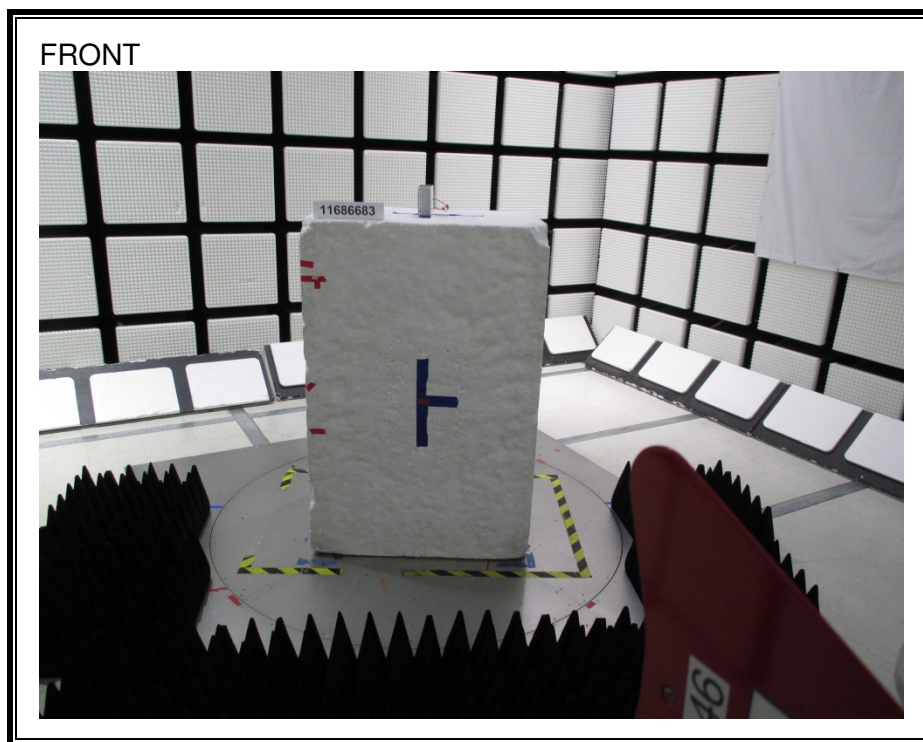

### ANTENNA PORT CONDUCTED RF MEASUREMENT SETUP

**RADIATED RF MEASUREMENT SETUP (BELOW 30 MHz)**

**RADIATED RF MEASUREMENT SETUP (BELOW 1 GHz)**

**RADIATED RF MEASUREMENT SETUP (ABOVE 1 GHz)**

**RADIATED RF MEASUREMENT SETUP FOR PORTABLE CONFIGURATION**

Z-AXIS PHOTO

**AC LINE CONDUCTED EMISSIONS MEASUREMENT SETUP**

**END OF REPORT**