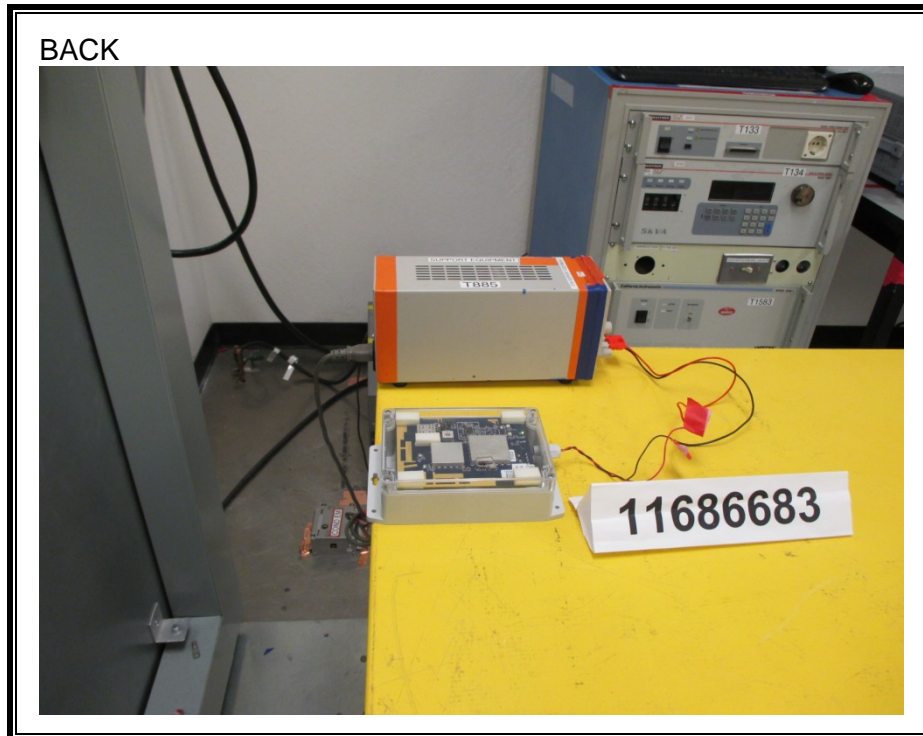

12 SETUP PHOTOS

ANTENNA PORT CONDUCTED RF MEASUREMENT SETUP

RADIATED RF MEASUREMENT SETUP (BELOW 30 MHz)

RADIATED RF MEASUREMENT SETUP (BELOW 1 GHz)

RADIATED RF MEASUREMENT SETUP (ABOVE 1 GHz)

RADIATED RF MEASUREMENT SETUP FOR PORTABLE CONFIGURATION

AC LINE CONDUCTED EMISSIONS MEASUREMENT SETUP

END OF REPORT