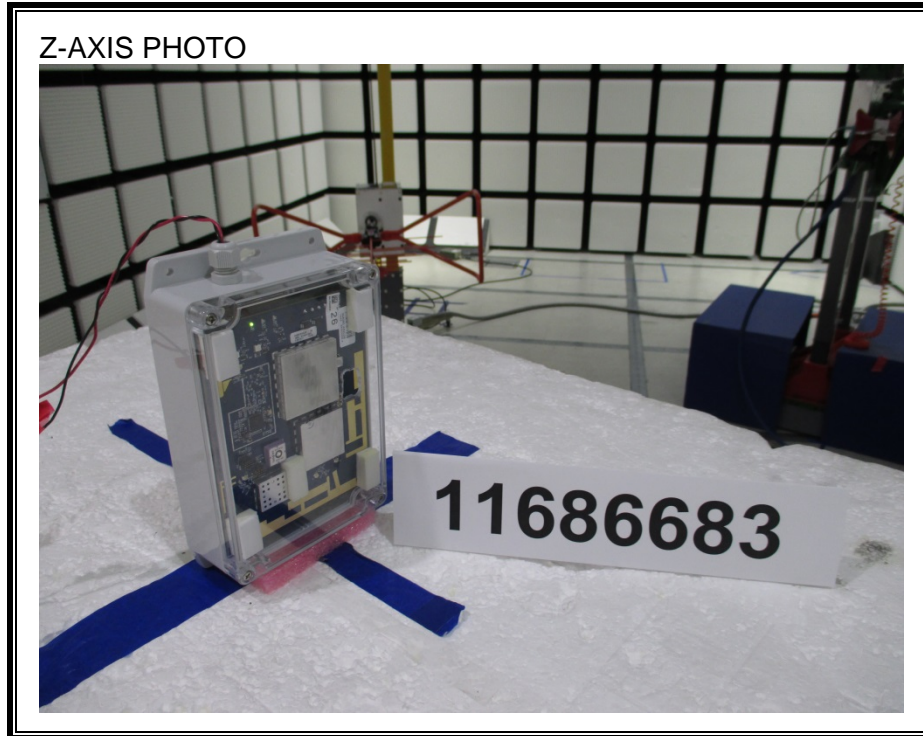

12 SETUP PHOTOS

ANTENNA PORT CONDUCTED RF MEASUREMENT SETUP

RADIATED RF MEASUREMENT SETUP (BELOW 30 MHz)

RADIATED RF MEASUREMENT SETUP (BELOW 1 GHz)

RADIATED RF MEASUREMENT SETUP (ABOVE 1 GHz)

RADIATED RF MEASUREMENT SETUP FOR PORTABLE CONFIGURATION

AC LINE CONDUCTED EMISSIONS MEASUREMENT SETUP

END OF REPORT