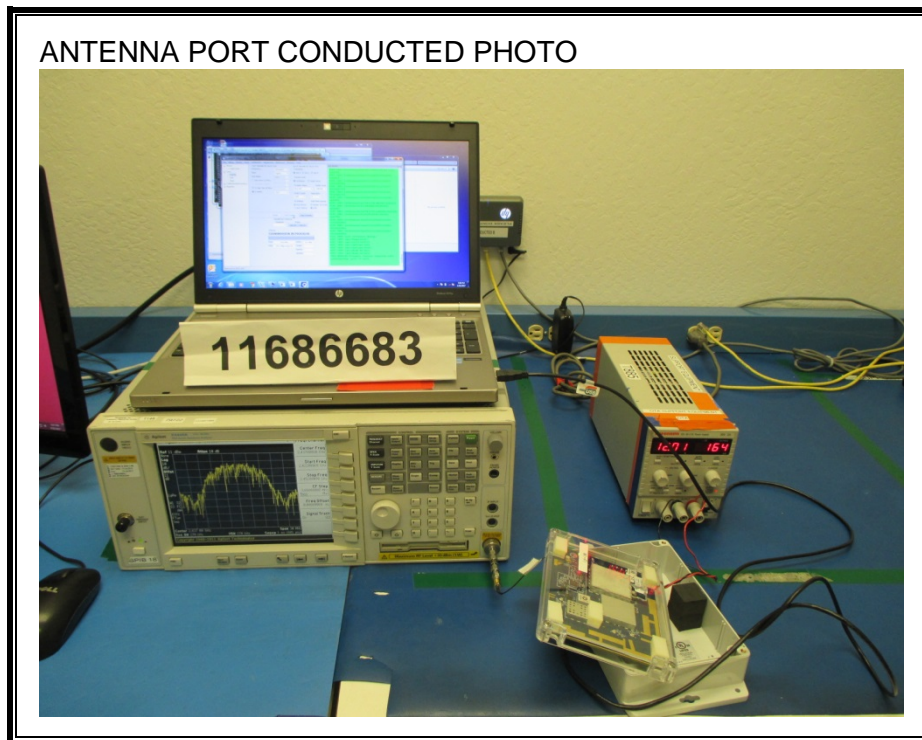

12 SETUP PHOTOS

ANTENNA PORT CONDUCTED RF MEASUREMENT SETUP

RADIATED RF MEASUREMENT SETUP (BELOW 30 MHz)

RADIATED RF MEASUREMENT SETUP (BELOW 1 GHz)

RADIATED RF MEASUREMENT SETUP (ABOVE 1 GHz)

RADIATED RF MEASUREMENT SETUP FOR PORTABLE CONFIGURATION

AC LINE CONDUCTED EMISSIONS MEASUREMENT SETUP

END OF REPORT