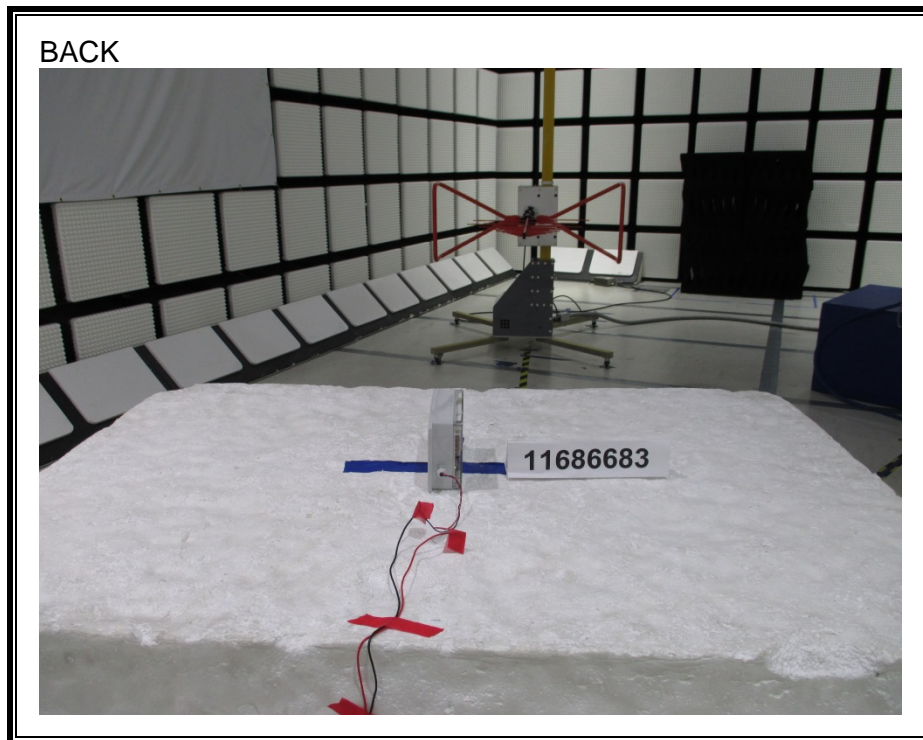

12 SETUP PHOTOS

ANTENNA PORT CONDUCTED RF MEASUREMENT SETUP

RADIATED RF MEASUREMENT SETUP (BELOW 30 MHz)

RADIATED RF MEASUREMENT SETUP (BELOW 1 GHz)

RADIATED RF MEASUREMENT SETUP (ABOVE 1 GHz)

RADIATED RF MEASUREMENT SETUP FOR PORTABLE CONFIGURATION

AC LINE CONDUCTED EMISSIONS MEASUREMENT SETUP

END OF REPORT