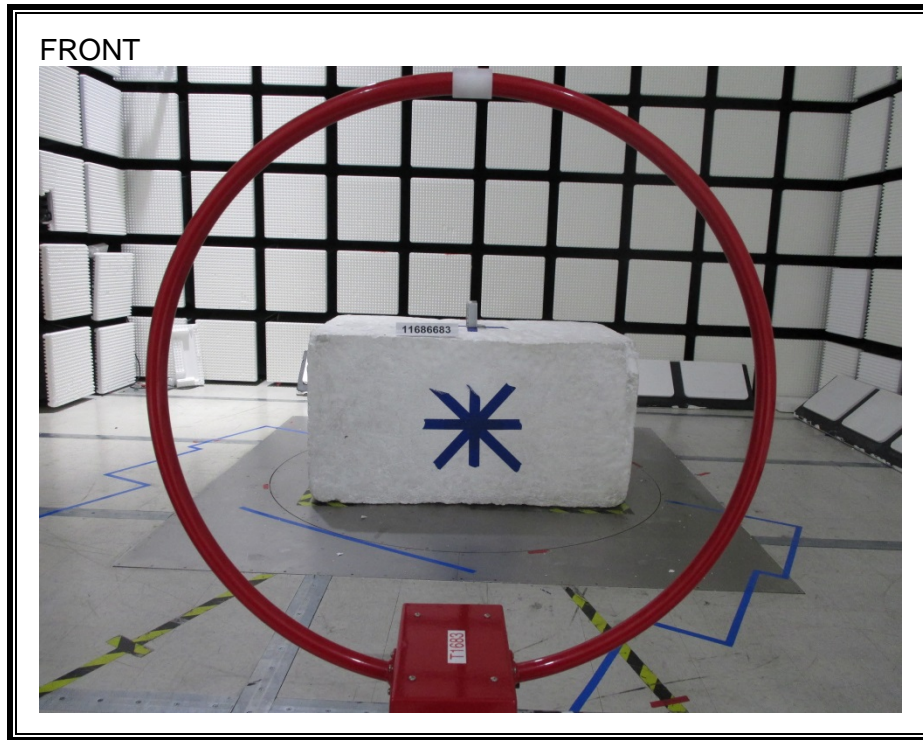

12 SETUP PHOTOS

ANTENNA PORT CONDUCTED RF MEASUREMENT SETUP

RADIATED RF MEASUREMENT SETUP (BELOW 30 MHz)

RADIATED RF MEASUREMENT SETUP (BELOW 1 GHz)

RADIATED RF MEASUREMENT SETUP (ABOVE 1 GHz)

RADIATED RF MEASUREMENT SETUP FOR PORTABLE CONFIGURATION

AC LINE CONDUCTED EMISSIONS MEASUREMENT SETUP

END OF REPORT