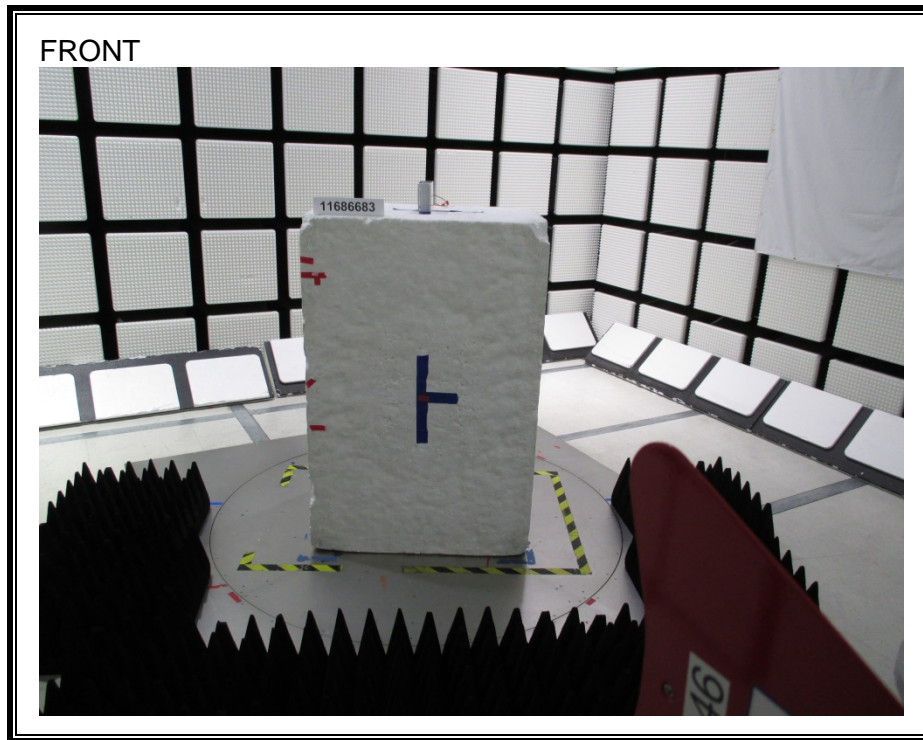

12 SETUP PHOTOS

ANTENNA PORT CONDUCTED RF MEASUREMENT SETUP

RADIATED RF MEASUREMENT SETUP (BELOW 30 MHz)

RADIATED RF MEASUREMENT SETUP (BELOW 1 GHz)

RADIATED RF MEASUREMENT SETUP (ABOVE 1 GHz)

RADIATED RF MEASUREMENT SETUP FOR PORTABLE CONFIGURATION

AC LINE CONDUCTED EMISSIONS MEASUREMENT SETUP

END OF REPORT