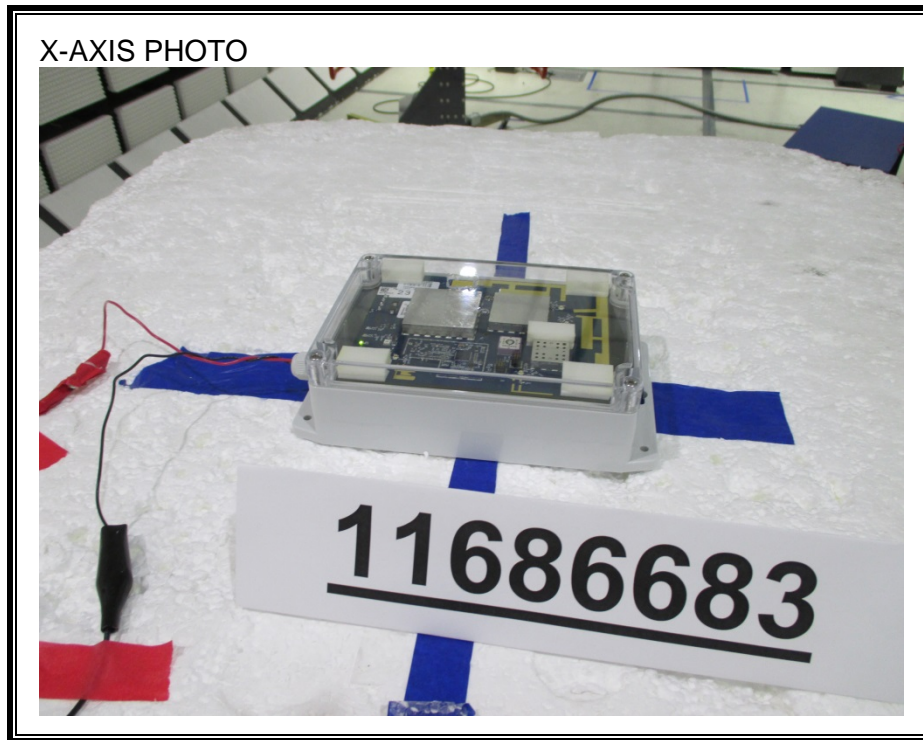

12 SETUP PHOTOS

ANTENNA PORT CONDUCTED RF MEASUREMENT SETUP

RADIATED RF MEASUREMENT SETUP (BELOW 30 MHz)

RADIATED RF MEASUREMENT SETUP (BELOW 1 GHz)

RADIATED RF MEASUREMENT SETUP (ABOVE 1 GHz)

RADIATED RF MEASUREMENT SETUP FOR PORTABLE CONFIGURATION

AC LINE CONDUCTED EMISSIONS MEASUREMENT SETUP

END OF REPORT