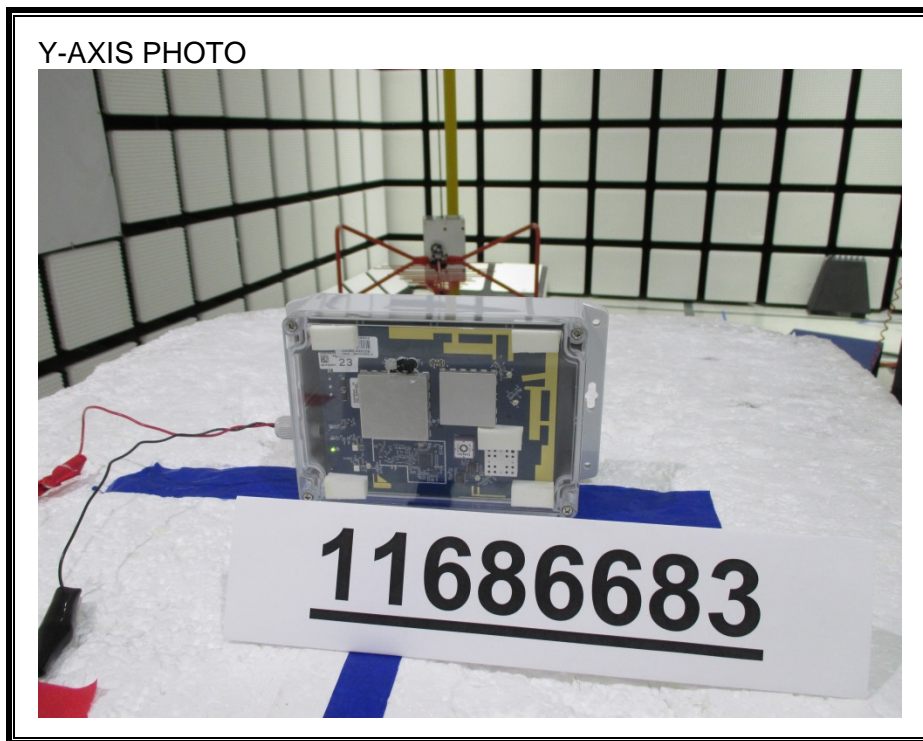

12 SETUP PHOTOS

ANTENNA PORT CONDUCTED RF MEASUREMENT SETUP

RADIATED RF MEASUREMENT SETUP (BELOW 30 MHz)

RADIATED RF MEASUREMENT SETUP (BELOW 1 GHz)

RADIATED RF MEASUREMENT SETUP (ABOVE 1 GHz)

RADIATED RF MEASUREMENT SETUP FOR PORTABLE CONFIGURATION

AC LINE CONDUCTED EMISSIONS MEASUREMENT SETUP

END OF REPORT