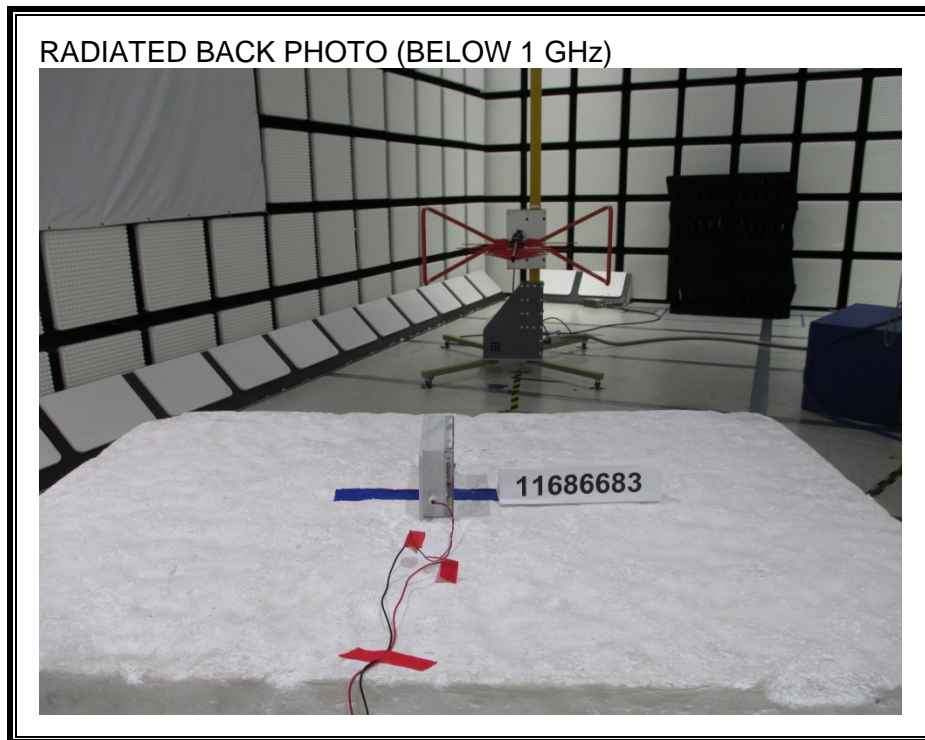

### ANTENNA PORT CONDUCTED RF MEASUREMENT SETUP

**RADIATED RF MEASUREMENT SETUP (BELOW 30 MHz)**

**RADIATED RF MEASUREMENT SETUP (BELOW 1 GHz)**

**RADIATED RF MEASUREMENT SETUP (ABOVE 1 GHz)**

**POWERLINE CONDUCTED EMISSIONS MEASUREMENT SETUP**