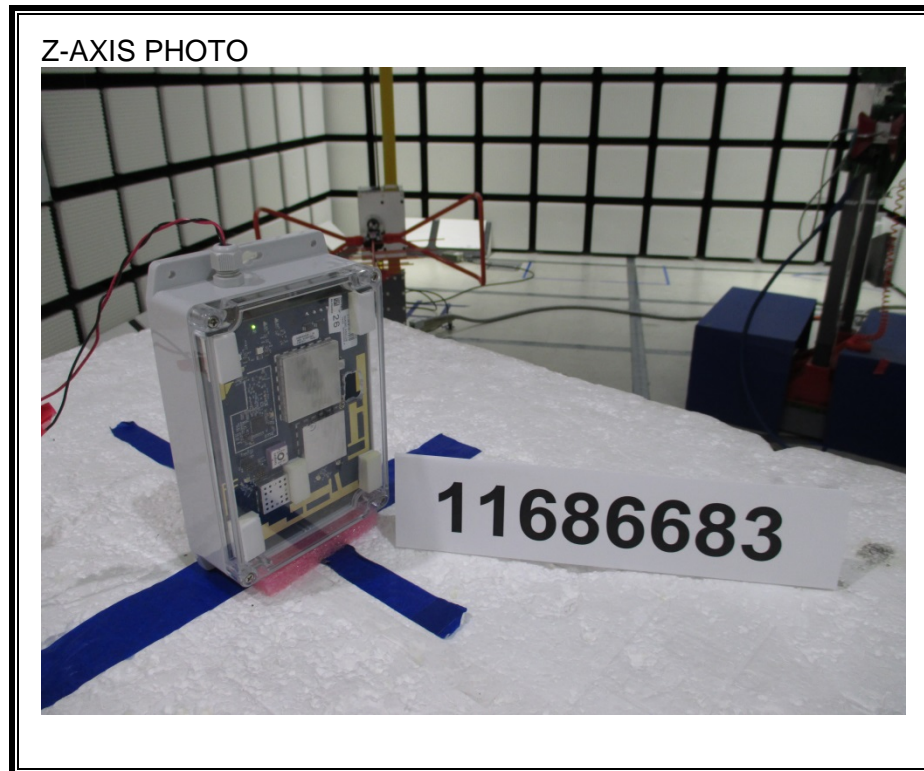

END OF REPORT