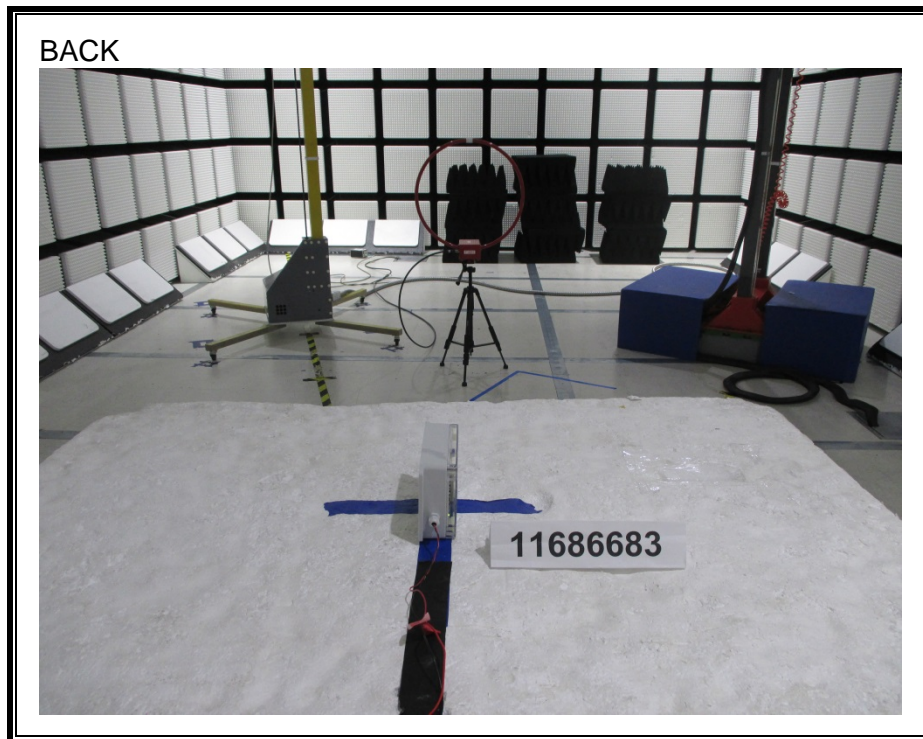

## 11. SETUP PHOTOS

### ANTENNA PORT CONDUCTED RF MEASUREMENT SETUP

**RADIATED RF MEASUREMENT SETUP (BELOW 30 MHz)**

**RADIATED RF MEASUREMENT SETUP (BELOW 1 GHz)**

**RADIATED RF MEASUREMENT SETUP (ABOVE 1 GHz)**

**POWERLINE CONDUCTED EMISSIONS MEASUREMENT SETUP**