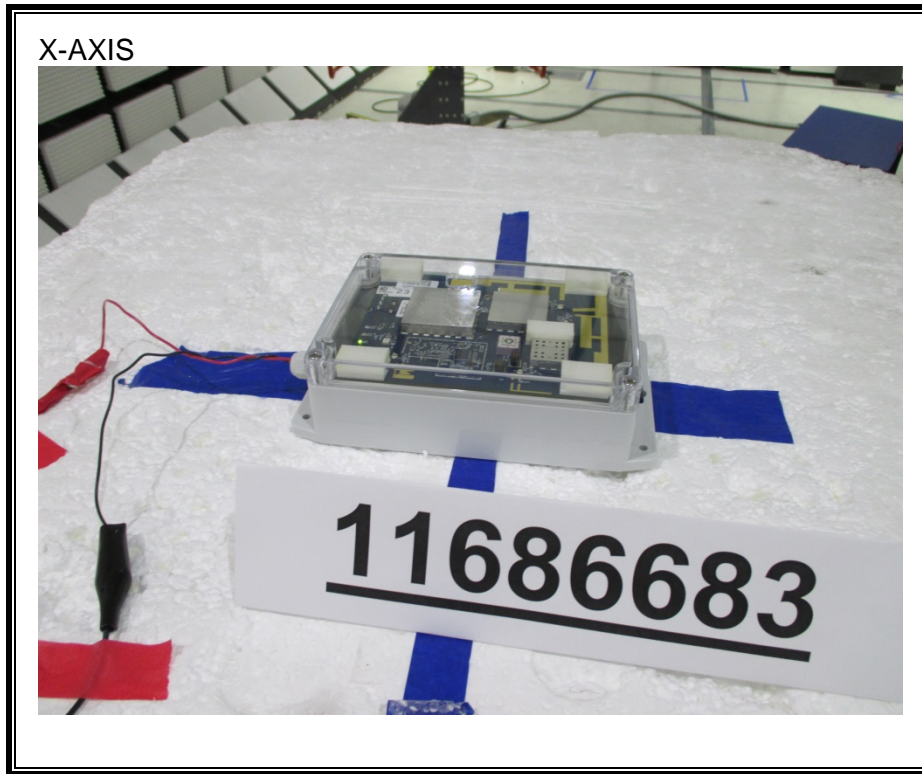

ORIENTATIONS