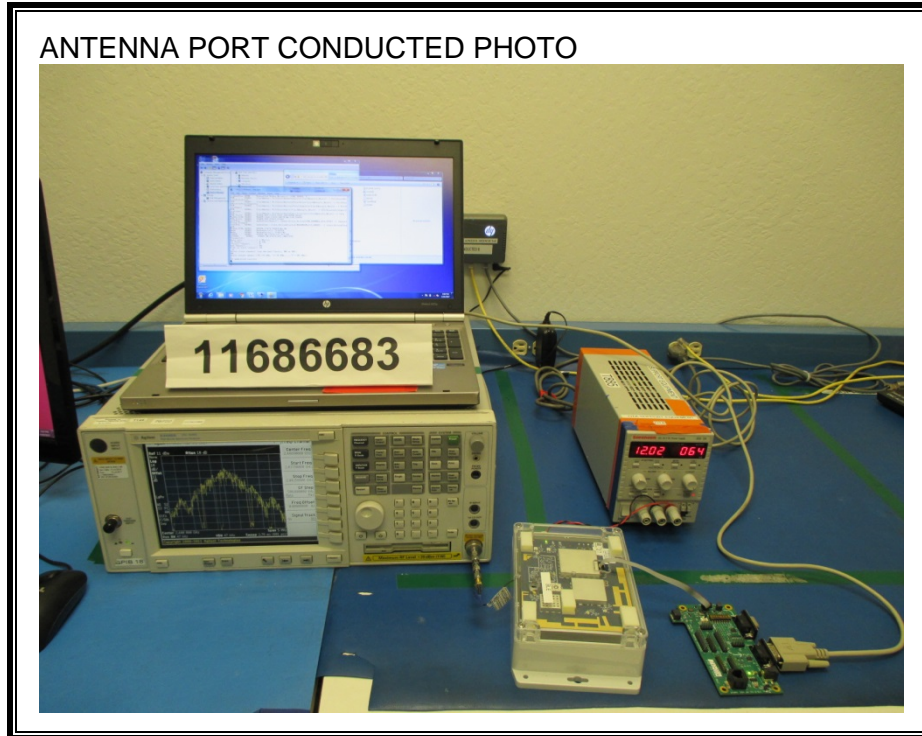

### ANTENNA PORT CONDUCTED RF MEASUREMENT SETUP

**RADIATED RF MEASUREMENT SETUP (BELOW 30 MHz)**

**RADIATED RF MEASUREMENT SETUP (BELOW 1 GHz)**

**RADIATED RF MEASUREMENT SETUP (ABOVE 1 GHz)**

**POWERLINE CONDUCTED EMISSIONS MEASUREMENT SETUP**