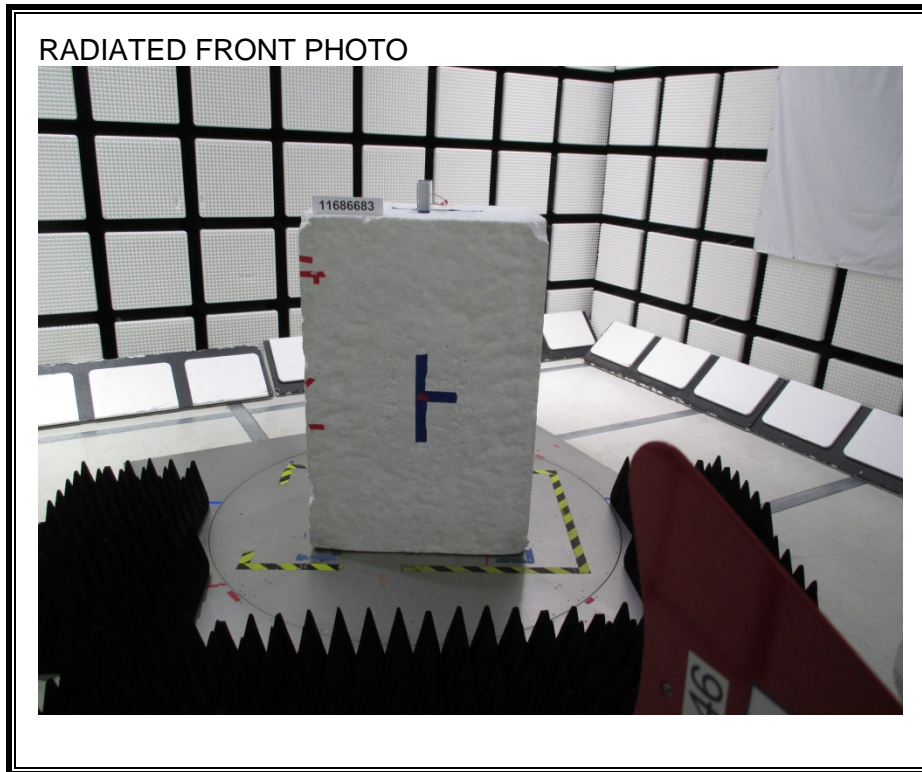

### ANTENNA PORT CONDUCTED RF MEASUREMENT SETUP

**RADIATED RF MEASUREMENT SETUP (BELOW 30 MHz)**

**RADIATED RF MEASUREMENT SETUP (BELOW 1 GHz)**

**RADIATED RF MEASUREMENT SETUP (ABOVE 1 GHz)**

**POWERLINE CONDUCTED EMISSIONS MEASUREMENT SETUP**