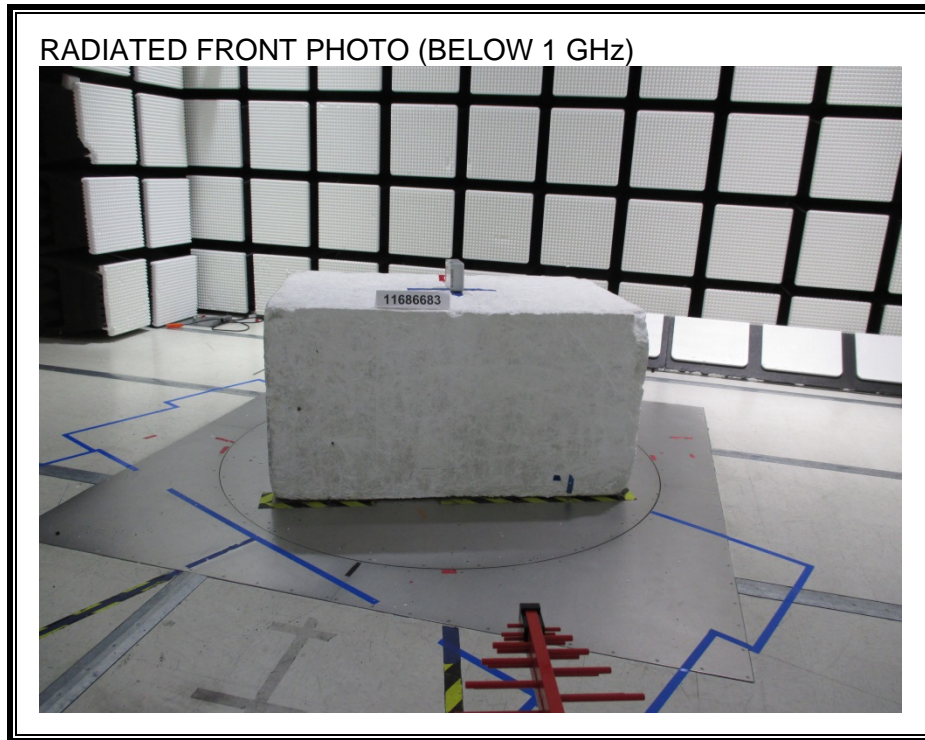

## 11. SETUP PHOTOS

### ANTENNA PORT CONDUCTED RF MEASUREMENT SETUP

**RADIATED RF MEASUREMENT SETUP (BELOW 30 MHz)**

**RADIATED RF MEASUREMENT SETUP (BELOW 1 GHz)**

**RADIATED RF MEASUREMENT SETUP (ABOVE 1 GHz)**

**POWERLINE CONDUCTED EMISSIONS MEASUREMENT SETUP**