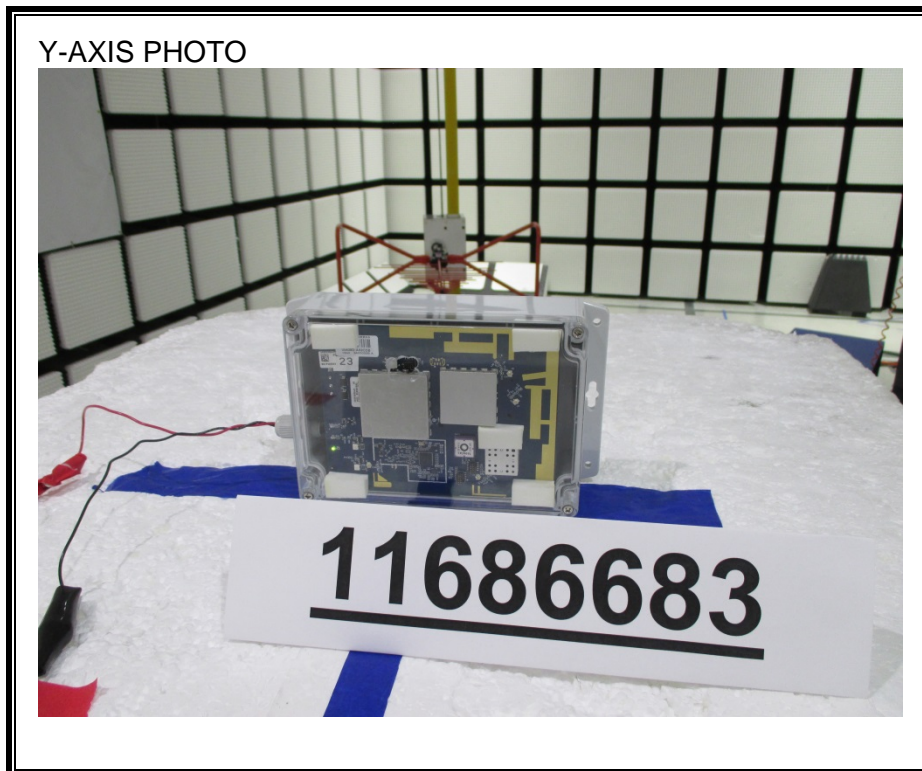

ORIENTATIONS