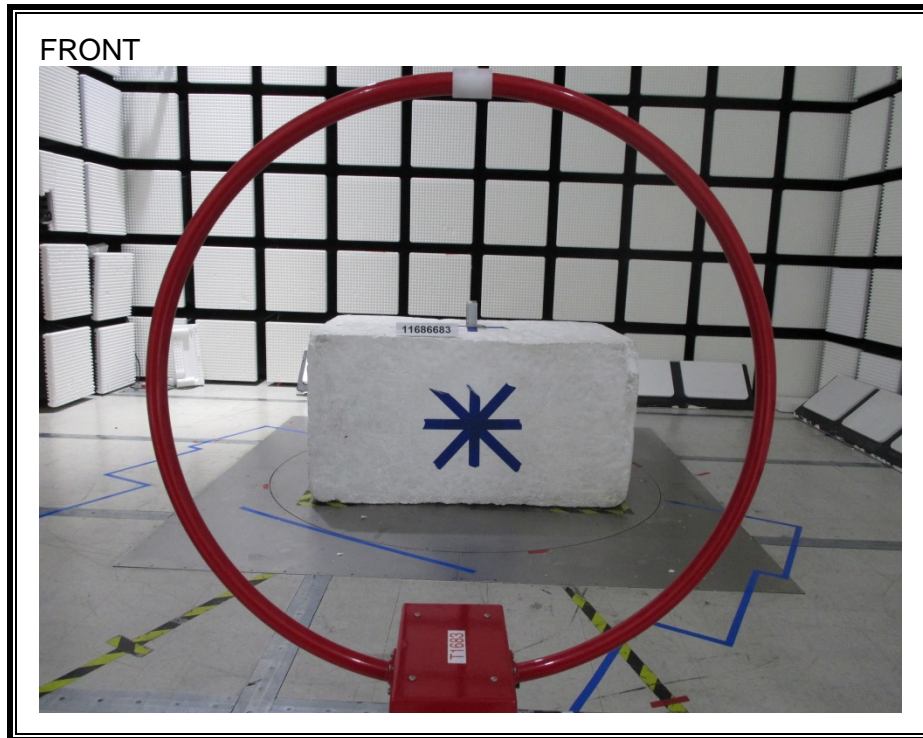

### ANTENNA PORT CONDUCTED RF MEASUREMENT SETUP

**RADIATED RF MEASUREMENT SETUP (BELOW 30 MHz)**

**RADIATED RF MEASUREMENT SETUP (BELOW 1 GHz)**

**RADIATED RF MEASUREMENT SETUP (ABOVE 1 GHz)**

**POWERLINE CONDUCTED EMISSIONS MEASUREMENT SETUP**