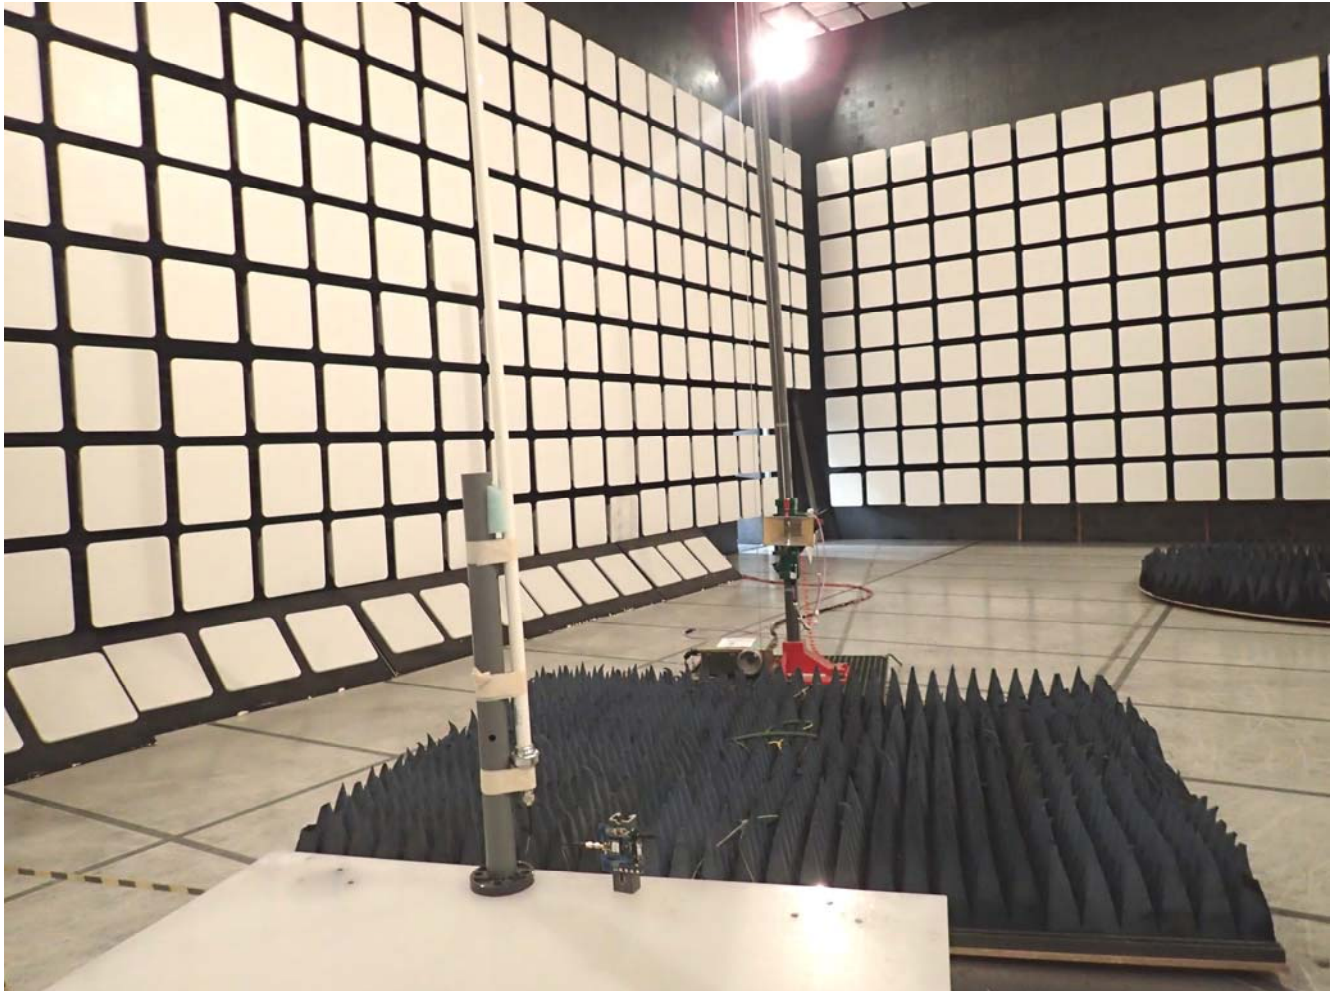

## ANNEX 1 - TEST SETUP PHOTOS

Radiated Emissions @ 3 m, Orthogonal Position 1  
EUT with 1.5 dBi Integrated Whip Antenna

## ANNEX 1 - TEST SETUP PHOTOS

Radiated Emissions @ 3 m, Orthogonal Position 2  
EUT with 2.1 dBi Dipole Antenna

## ANNEX 1 - TEST SETUP PHOTOS

Radiated Emissions @ 3 m, Orthogonal Position 2  
EUT with 15 dBi Omni-directional Antenna

## ANNEX 1 - TEST SETUP PHOTOS

Radiated Emissions @ 3 m, Orthogonal Position 3  
EUT with 19.0 dBi Flat Panel Antenna