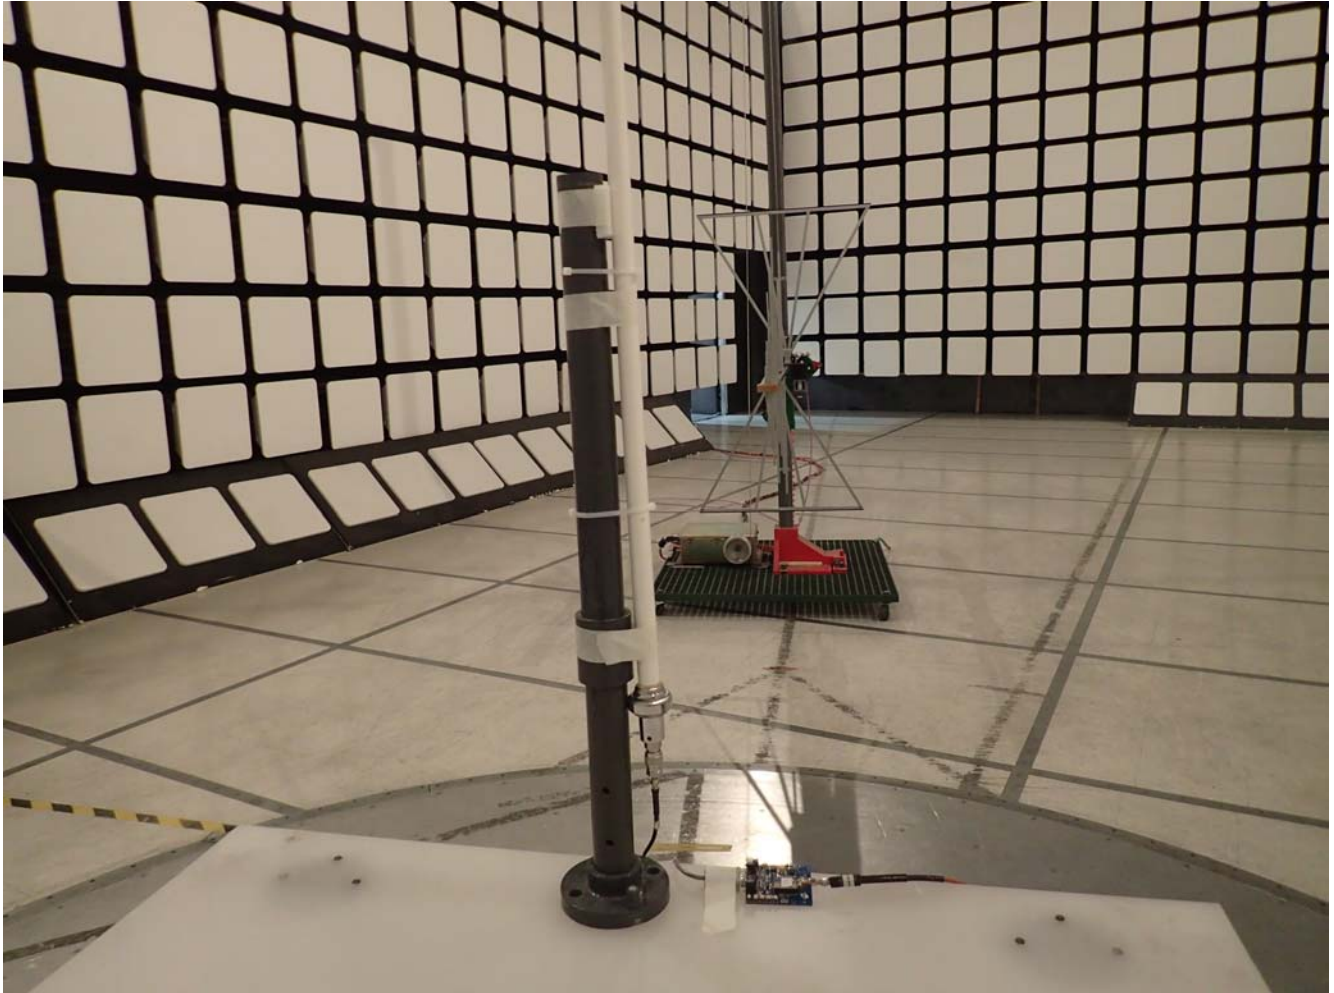

ANNEX 1 - TEST SETUP PHOTOS

**Radiated Emissions @ 3 m, Orthogonal Position 1
EUT with 15 dBi Omni-directional Antenna and 3.85 dB Assembly Cable Loss**

ANNEX 1 - TEST SETUP PHOTOS

**Radiated Emissions @ 3 m, Orthogonal Position 2
EUT with 15.0 dBi Yagi Antenna and 6.04 dB Assembly Cable Loss**

ANNEX 1 - TEST SETUP PHOTOS

**Radiated Emissions @ 3 m, Orthogonal Position 3
EUT with 19.0 dBi Flat Panel Antenna and 12.12 dB Assembly Cable Loss**

ANNEX 1 - TEST SETUP PHOTOS

Radiated Emissions @ 3 m
EUT with 2.1 dBi Dipole Antenna

ANNEX 1 - TEST SETUP PHOTOS

Radiated Emissions @ 3 m
EUT with 1.5 dBi Monopole (Integrated Whip) Antenna