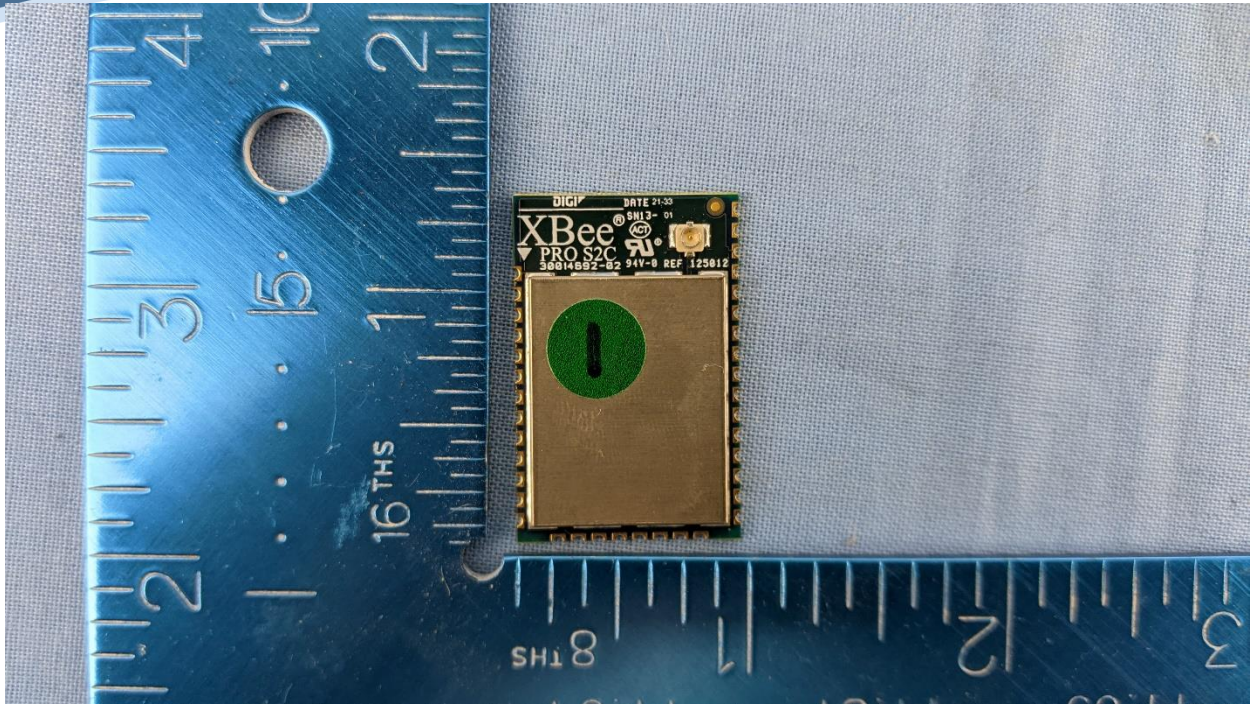

PHOTOS - EXTERNAL

Company: Digi International

Product Name: XBee-PRO S2C

Report No.: DIGI93 – External Photos

1. External Photographs

1.1.1. Product - External

Bottom View

Top View