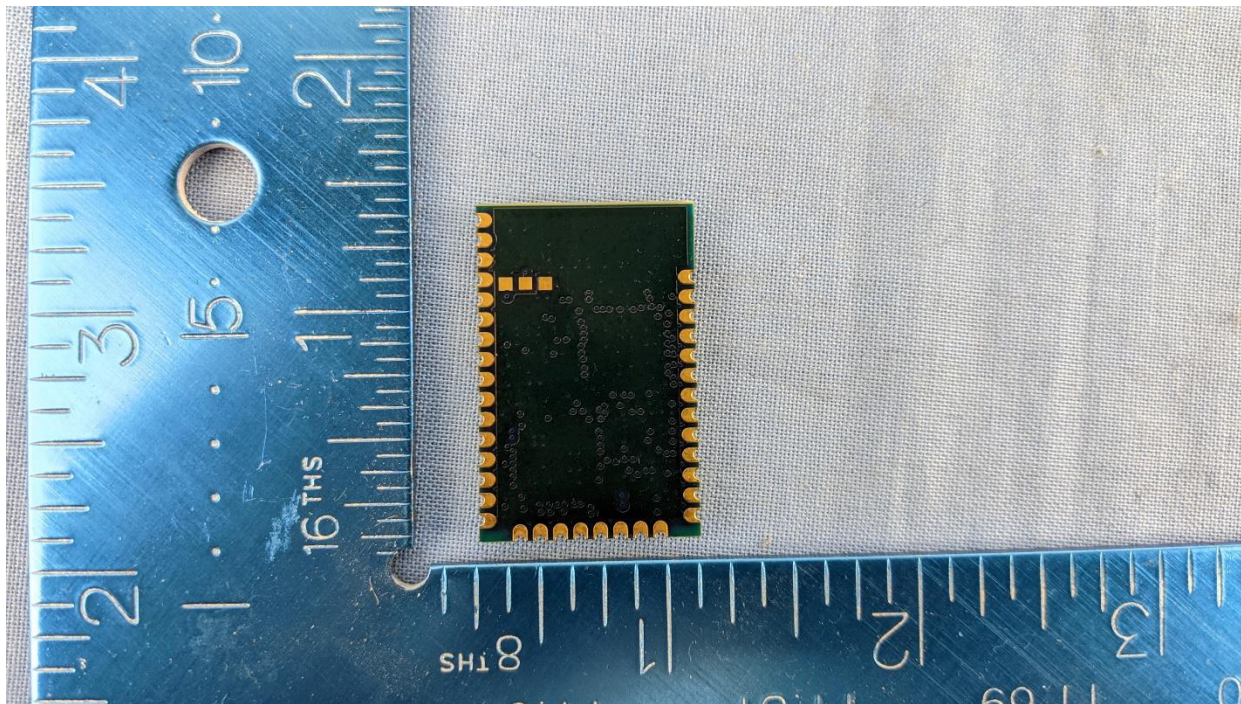

PHOTOS - EXTERNAL

Company: Digi International

Product Name: XBee-PRO S2C

Report No.: DIGI93 – External Photos

1. External Photographs

1.1.1. Product - External

Bottom View

Top View