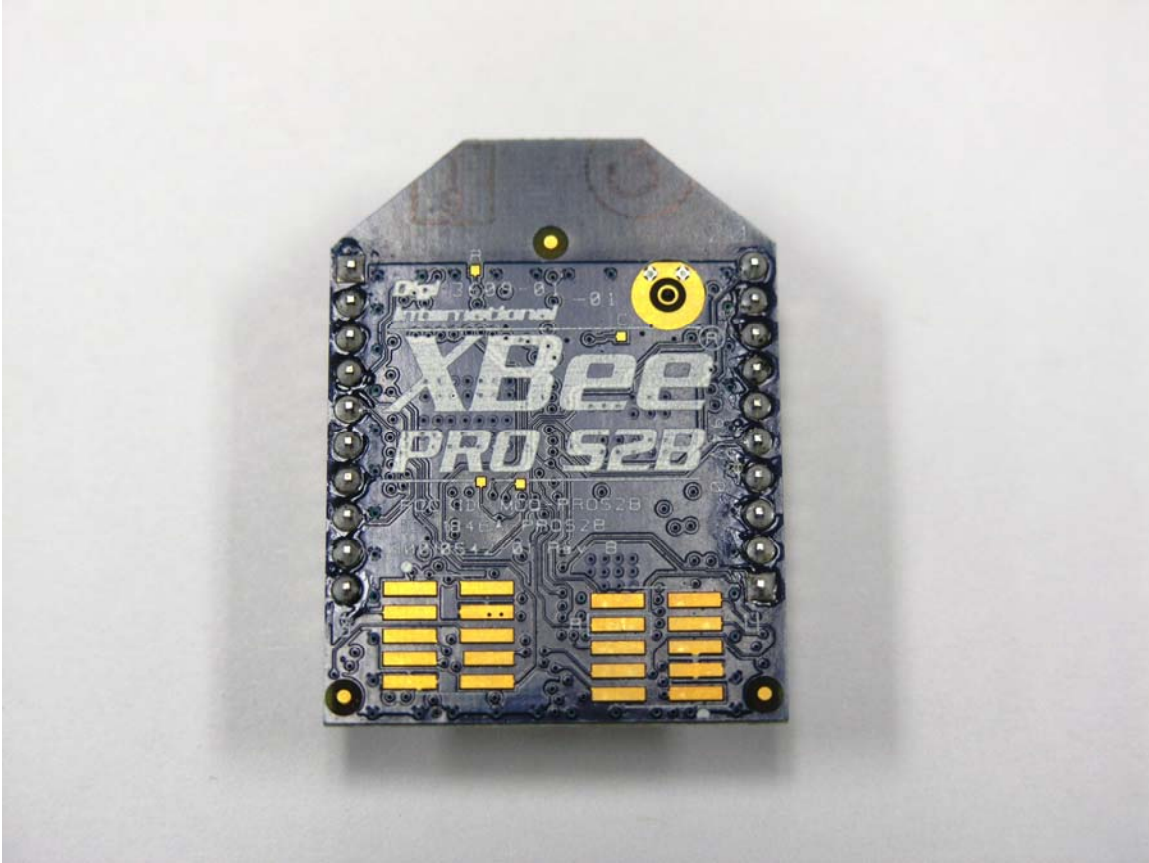

ANNEX 2 - EXTERNAL PHOTOS

(EUT with R-SMA Antenna connector)

Digi International, Inc.
XBee PRO S2B OEM RF Module, Model PRO S2B
FCC ID: MCQ-PROS2B
IC: 1846A- PROS2B

ANNEX 2 - EXTERNAL PHOTOS

(EUT with R-SMA Antenna connector)

Digi International, Inc.
XBee PRO S2B OEM RF Module, Model PRO S2B
FCC ID: MCQ-PROS2B
IC: 1846A- PROS2B

ANNEX 2 - EXTERNAL PHOTOS

(Module with U.FL Antenna connector)

Digi International, Inc.
XBee PRO S2B OEM RF Module, Model PRO S2B
FCC ID: MCQ-PROS2B
IC: 1846A- PROS2B

ANNEX 2 - EXTERNAL PHOTOS

(Module with U.FL Antenna connector)

Digi International, Inc.
XBee PRO S2B OEM RF Module, Model PRO S2B
FCC ID: MCQ-PROS2B
IC: 1846A- PROS2B

ANNEX 2 - EXTERNAL PHOTOS

(Module with Integral Antenna)

Digi International, Inc.
XBee PRO S2B OEM RF Module, Model PRO S2B
FCC ID: MCQ-PROS2B
IC: 1846A- PROS2B

ANNEX 2 - EXTERNAL PHOTOS

(Module with Integral Antenna)

Digi International, Inc.
XBee PRO S2B OEM RF Module, Model PRO S2B
FCC ID: MCQ-PROS2B
IC: 1846A- PROS2B