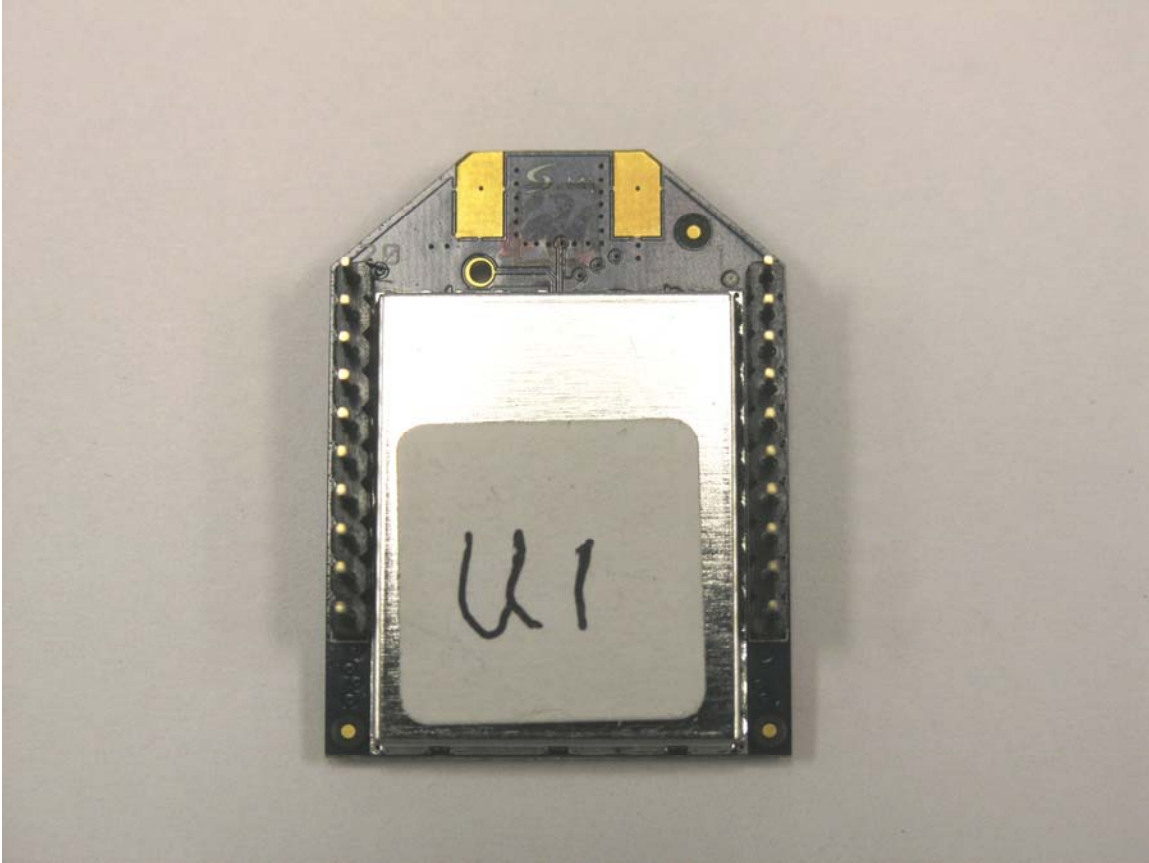

ANNEX 2 - EXTERNAL PHOTOS

(EUT with R-SMA Antenna connector)

Digi International, Inc.
XBee PRO S2B OEM RF Module, Model PRO S2B
FCC ID: MCQ-PROS2B
IC: 1846A- PROS2B

ANNEX 2 - EXTERNAL PHOTOS

(EUT with R-SMA Antenna connector)

Digi International, Inc.
XBee PRO S2B OEM RF Module, Model PRO S2B
FCC ID: MCQ-PROS2B
IC: 1846A- PROS2B

ANNEX 2 - EXTERNAL PHOTOS

(Module with U.FL Antenna connector)

Digi International, Inc.
XBee PRO S2B OEM RF Module, Model PRO S2B
FCC ID: MCQ-PROS2B
IC: 1846A- PROS2B

ANNEX 2 - EXTERNAL PHOTOS

(Module with U.FL Antenna connector)

Digi International, Inc.
XBee PRO S2B OEM RF Module, Model PRO S2B
FCC ID: MCQ-PROS2B
IC: 1846A- PROS2B

ANNEX 2 - EXTERNAL PHOTOS

(Module with Integral Antenna)

Digi International, Inc.
XBee PRO S2B OEM RF Module, Model PRO S2B
FCC ID: MCQ-PROS2B
IC: 1846A- PROS2B

ANNEX 2 - EXTERNAL PHOTOS

(Module with Integral Antenna)

Digi International, Inc.
XBee PRO S2B OEM RF Module, Model PRO S2B
FCC ID: MCQ-PROS2B
IC: 1846A- PROS2B