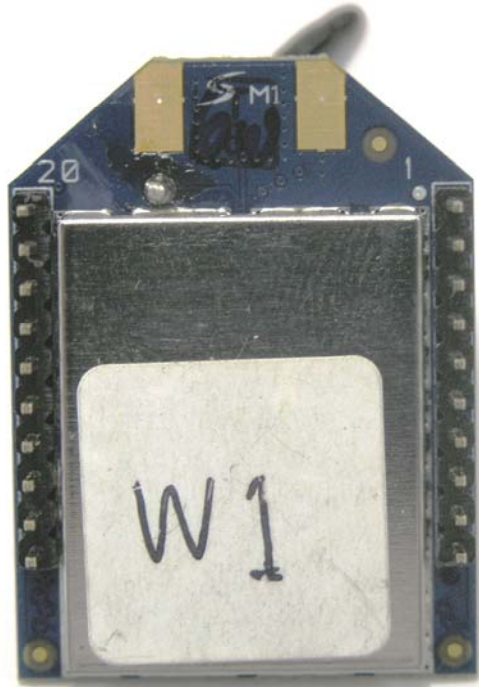

ANNEX 2 - EXTERNAL PHOTOS

(EUT with R-SMA Antenna connector)

Digi International, Inc.
XBee PRO S2B OEM RF Module, Model PRO S2B
FCC ID: MCQ-PROS2B
IC: 1846A- PROS2B

ANNEX 2 - EXTERNAL PHOTOS

(EUT with R-SMA Antenna connector)

ANNEX 2 - EXTERNAL PHOTOS

(Module with U.FL Antenna connector)

Digi International, Inc.
XBee PRO S2B OEM RF Module, Model PRO S2B
FCC ID: MCQ-PROS2B
IC: 1846A- PROS2B

ANNEX 2 - EXTERNAL PHOTOS

(Module with Integral Antenna)

Digi International, Inc.
XBee PRO S2B OEM RF Module, Model PRO S2B
FCC ID: MCQ-PROS2B
IC: 1846A- PROS2B

ANNEX 2 - EXTERNAL PHOTOS

(Module with Integral Antenna)

Digi International, Inc.
XBee PRO S2B OEM RF Module, Model PRO S2B
FCC ID: MCQ-PROS2B
IC: 1846A- PROS2B

ANNEX 2 - EXTERNAL PHOTOS

(Module with Monopole Whip Antenna)

Digi International, Inc.
XBee PRO S2B OEM RF Module, Model PRO S2B
FCC ID: MCQ-PROS2B
IC: 1846A- PROS2B

ANNEX 2 - EXTERNAL PHOTOS

(Module with Monopole Whip Antenna)