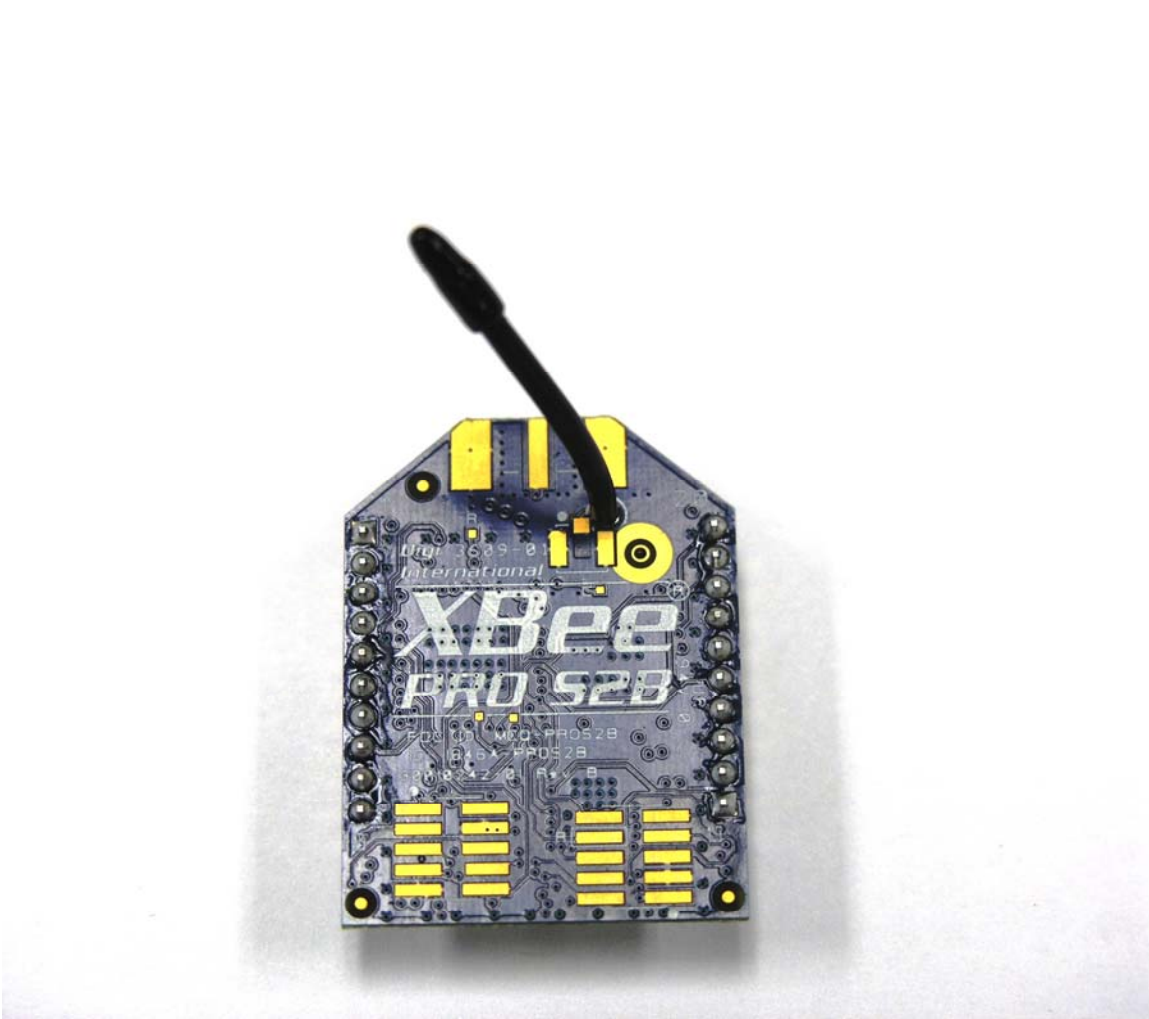

ANNEX 2 - EXTERNAL PHOTOS

(EUT with R-SMA Antenna connector)

Digi International, Inc.
XBee PRO S2B OEM RF Module, Model PRO S2B
FCC ID: MCQ-PROS2B
IC: 1846A- PROS2B

ANNEX 2 - EXTERNAL PHOTOS

(EUT with R-SMA Antenna connector)

ANNEX 2 - EXTERNAL PHOTOS

(Module with U.FL Antenna connector)

Digi International, Inc.
XBee PRO S2B OEM RF Module, Model PRO S2B
FCC ID: MCQ-PROS2B
IC: 1846A- PROS2B

ANNEX 2 - EXTERNAL PHOTOS

(Module with Integral Antenna)

Digi International, Inc.
XBee PRO S2B OEM RF Module, Model PRO S2B
FCC ID: MCQ-PROS2B
IC: 1846A- PROS2B

ANNEX 2 - EXTERNAL PHOTOS

(Module with Integral Antenna)

Digi International, Inc.
XBee PRO S2B OEM RF Module, Model PRO S2B
FCC ID: MCQ-PROS2B
IC: 1846A- PROS2B

ANNEX 2 - EXTERNAL PHOTOS

(Module with Monopole Whip Antenna)

Digi International, Inc.
XBee PRO S2B OEM RF Module, Model PRO S2B
FCC ID: MCQ-PROS2B
IC: 1846A- PROS2B

ANNEX 2 - EXTERNAL PHOTOS

(Module with Monopole Whip Antenna)