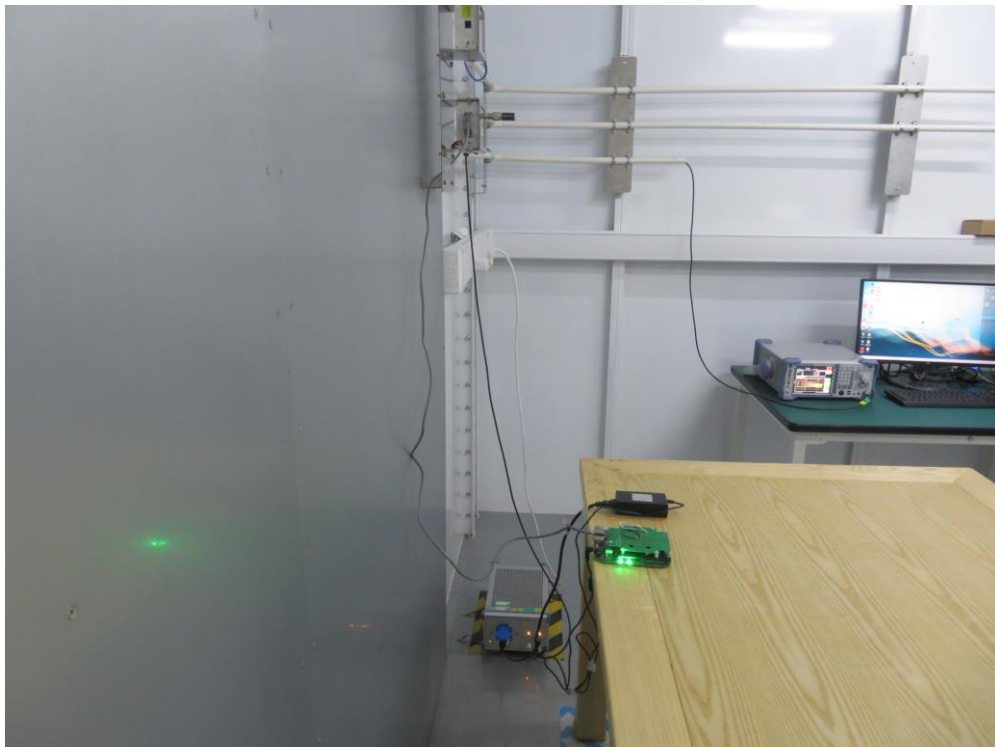

RF Test Setup Photograph

Description: Front View of Conducted Emission Test Setup for Power Port

Description: Back View of Conducted Emission Test Setup for Power Port

Description: Radiated Spurious Emission Test Setup for below 1GHz

Description: Radiated Spurious Emission Test Setup for above 1GHz

Description: Radiated Spurious Emission Test Setup for above 1GHz (Verified)

Description: Conducted Test Setup

Description: DFS Test Setup