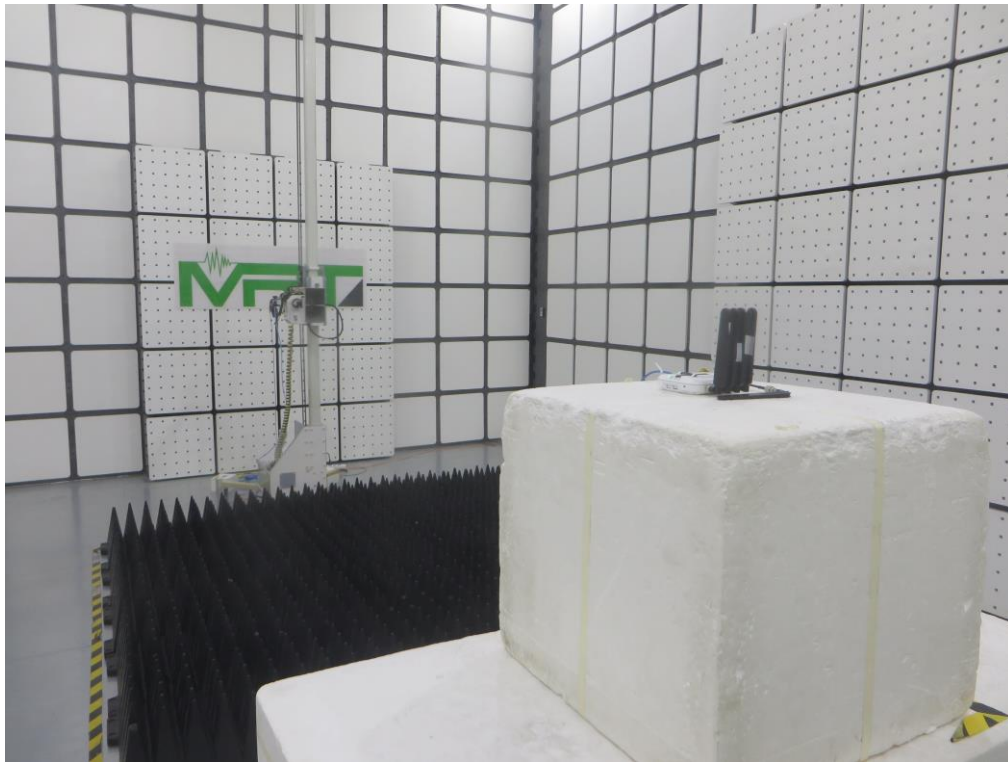

RF Test Setup Photograph

Description: Front View of Conducted Emission Test Setup for Power Port

Description: Back View of Conducted Emission Test Setup for Power Port

Description: Radiated Spurious Emission Test Setup for below 1GHz

Description: Radiated Spurious Emission Test Setup for above 1GHz

Description: Radiated Spurious Emission Test Setup for above 1GHz (Verified)

Description: Conducted Test Setup

Description: DFS Test Setup