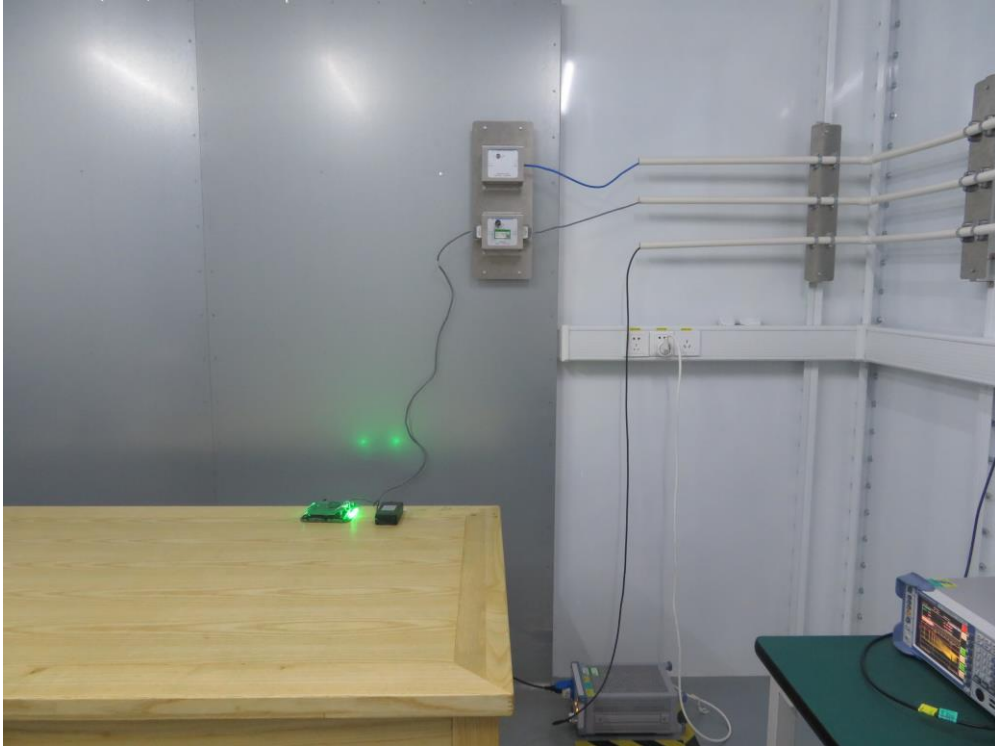

RF Test Setup Photograph

Description: Front View of Conducted Emission Test Setup for Power Port

Description: Back View of Conducted Emission Test Setup for Power Port

Description: Radiated Spurious Emission Test Setup for below 1GHz

Description: Radiated Spurious Emission Test Setup for above 1GHz

Description: Radiated Spurious Emission Test Setup for above 1GHz (Verified)

Description: Conducted Test Setup

Description: DFS Test Setup