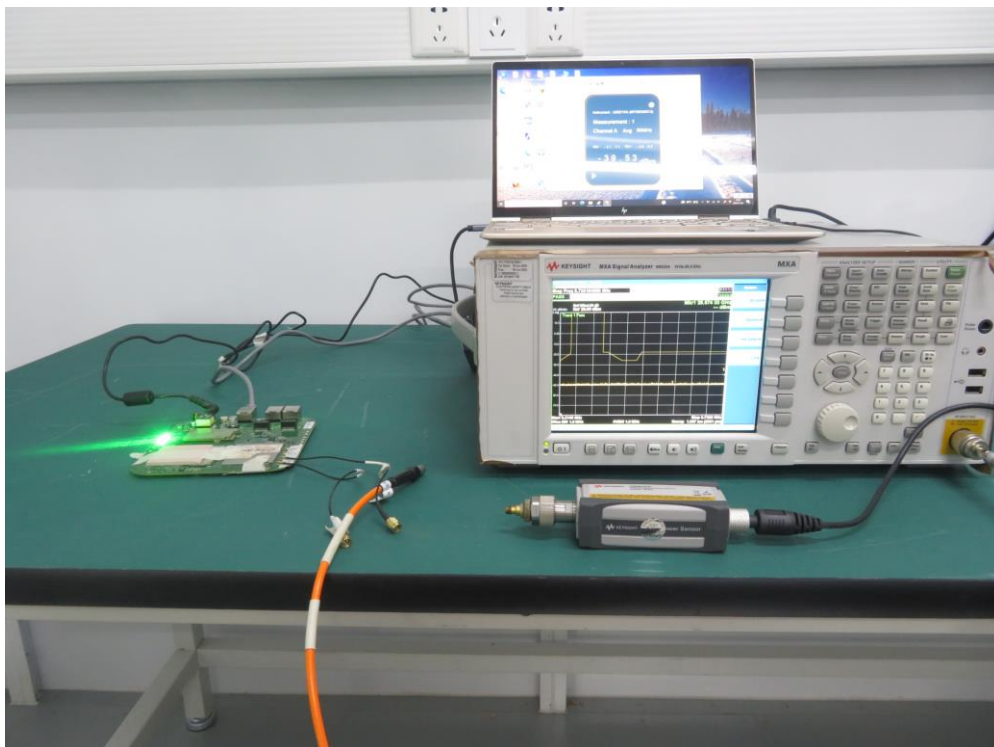

RF Test Setup Photograph

Description: Front View of Conducted Emission Test Setup for Power Port

Description: Back View of Conducted Emission Test Setup for Power Port

Description: Radiated Spurious Emission Test Setup for below 1GHz

Description: Radiated Spurious Emission Test Setup for above 1GHz

Description: Radiated Spurious Emission Test Setup for above 1GHz (Verified)

Description: Conducted Test Setup

Description: DFS Test Setup