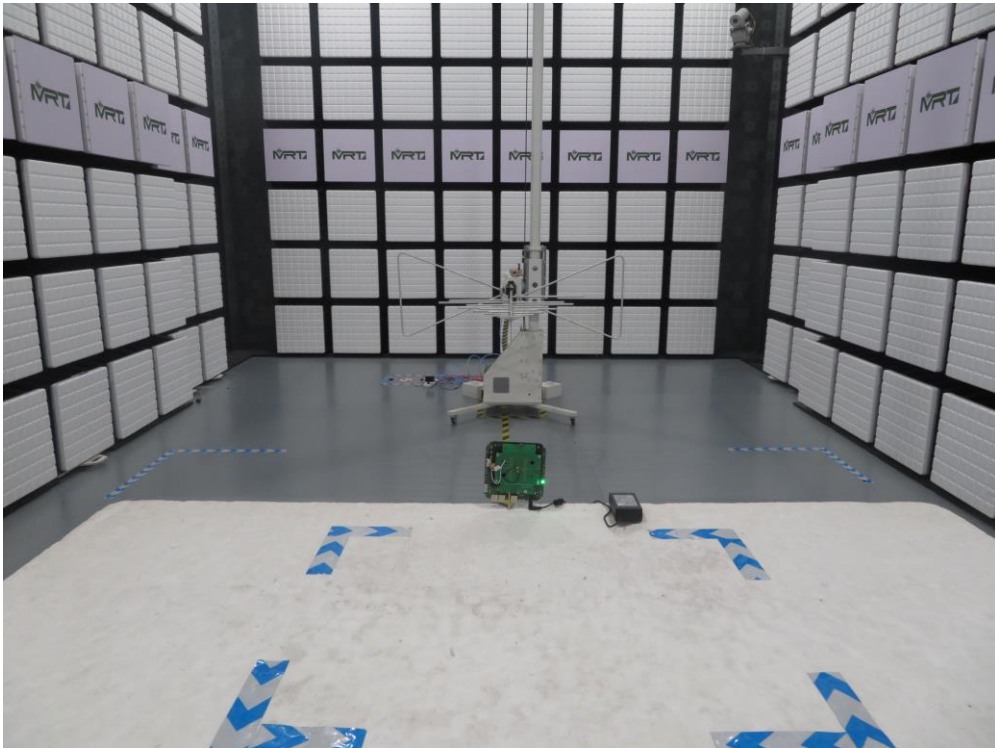

RF Test Setup Photograph

Description: Front View of Conducted Emission Test Setup for Power Port

Description: Back View of Conducted Emission Test Setup for Power Port

Description: Radiated Spurious Emission Test Setup for below 1GHz

Description: Radiated Spurious Emission Test Setup for above 1GHz

Description: Radiated Spurious Emission Test Setup for above 1GHz (Verified)

Description: Conducted Test Setup

Description: DFS Test Setup