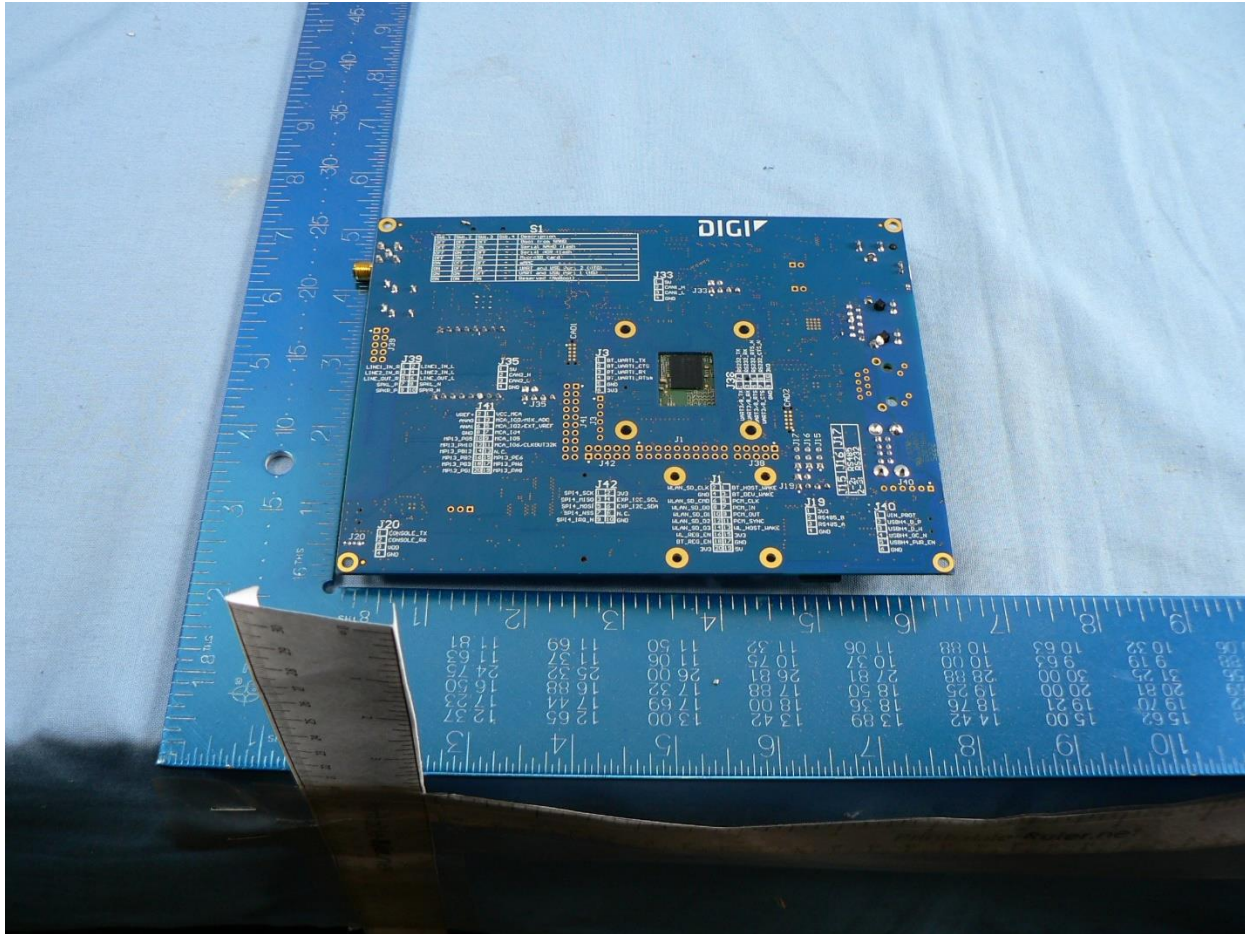

1. External Photographs

1.1.1. Product - External

DIGI108 MP15 EUT Bottom