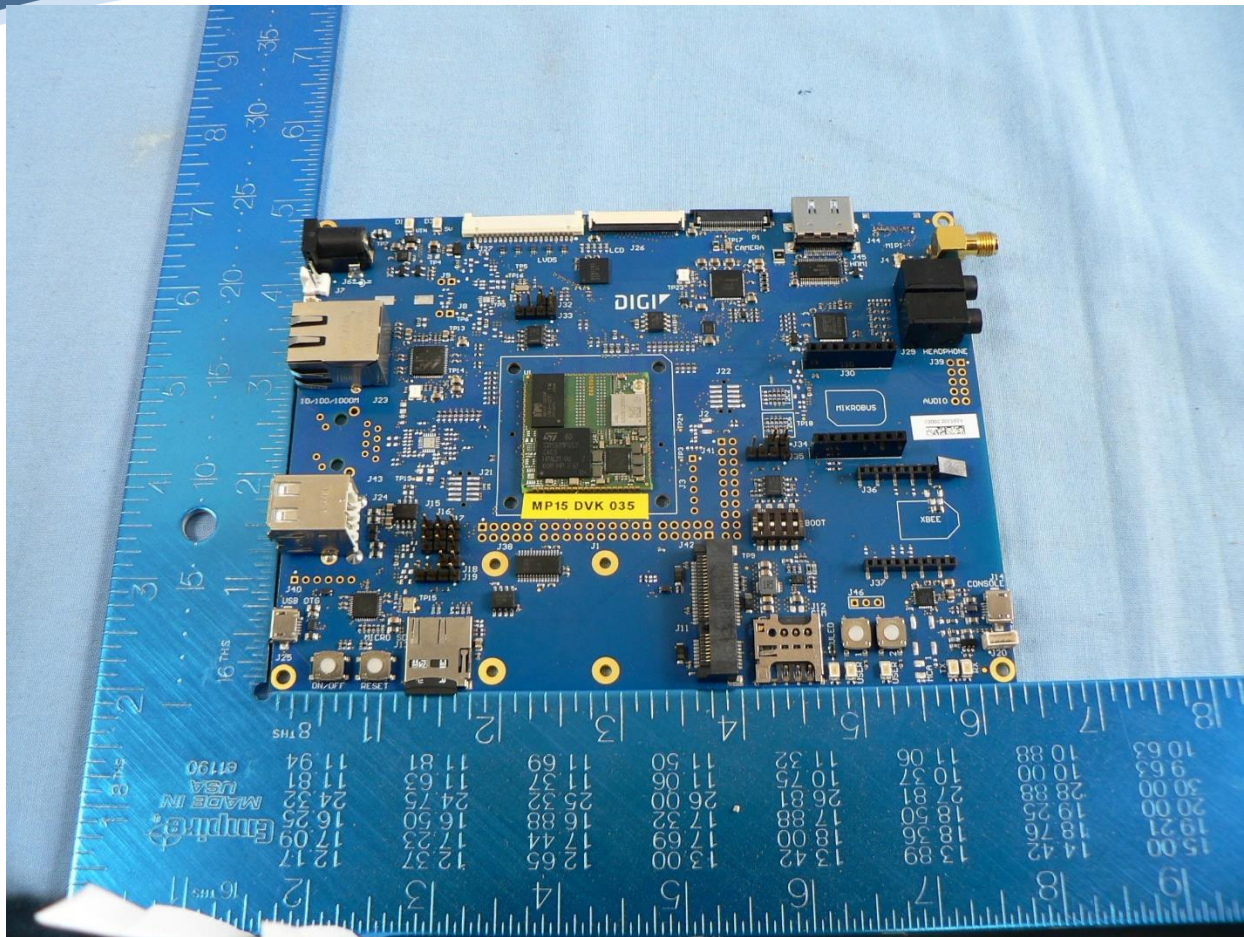

DIGI108 MP15 EUT Top