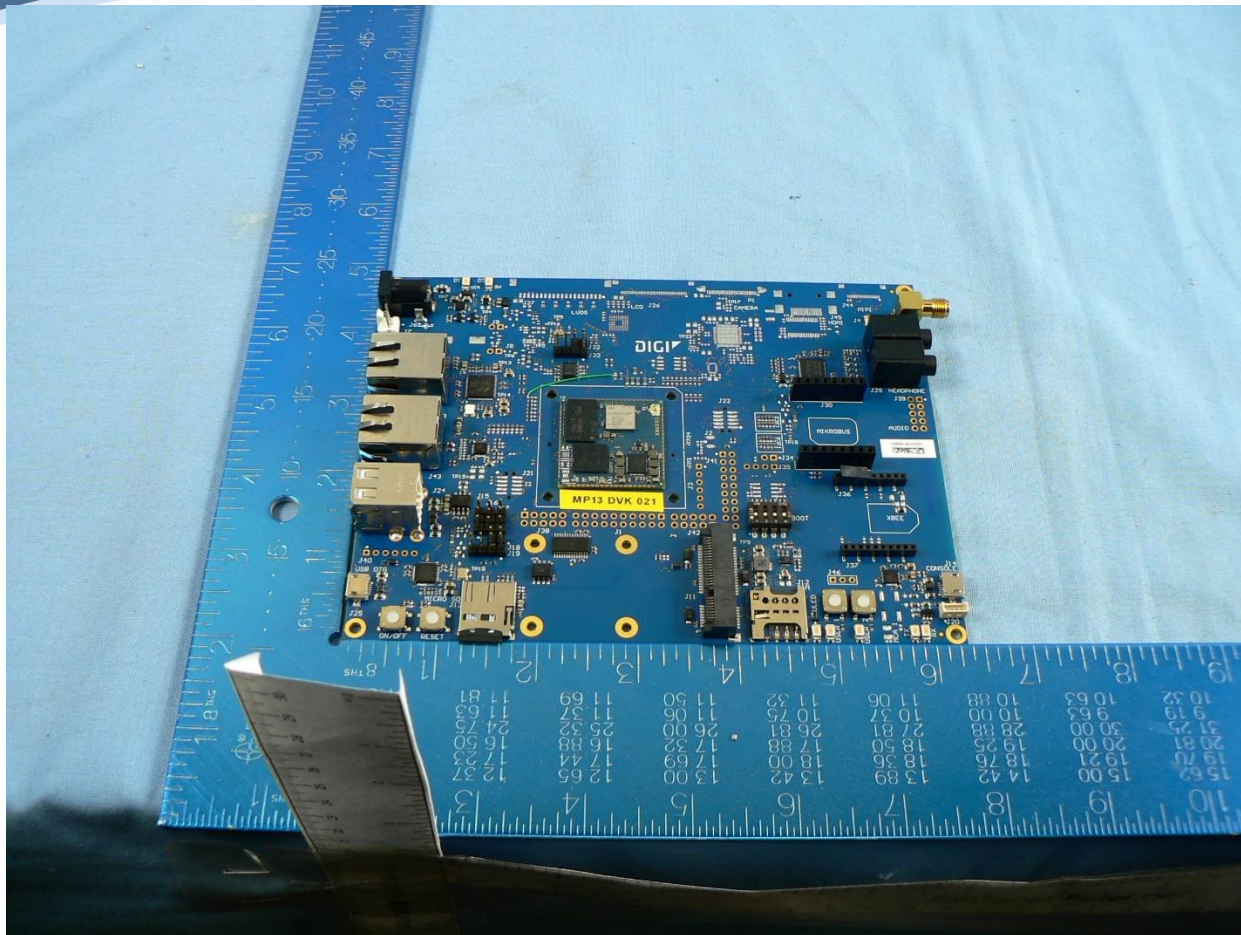

PHOTOS - EXTERNAL

Company: Digi International

Product Name: ConnectCore MP15 SoM

Report No.: DIGI108 – External Photos

1. External Photographs

1.1.1. Product - External

DIGI108 MP13 EUT Bottom

DIGI108 MP13 EUT Top