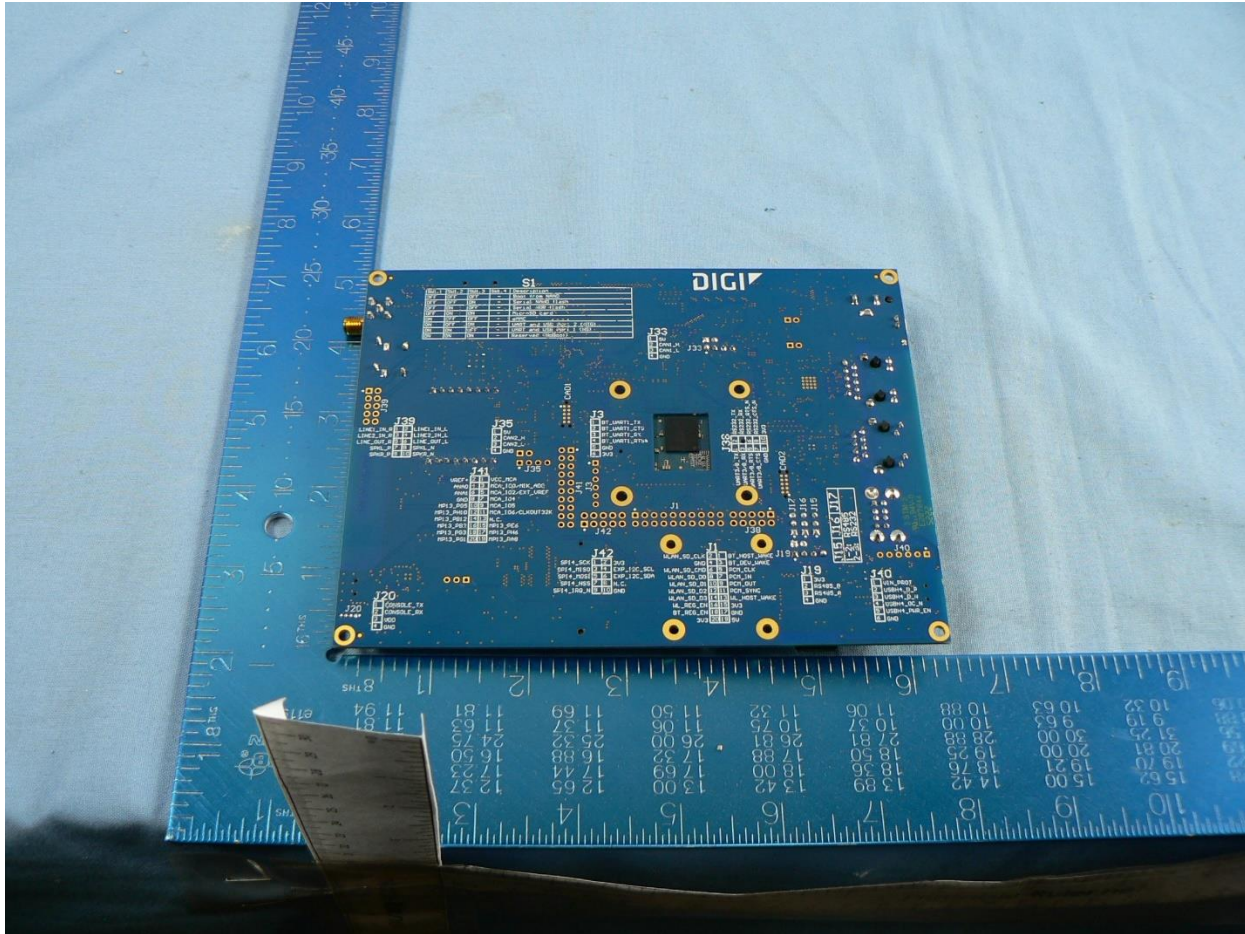

PHOTOS - EXTERNAL

Company: Digi International

Product Name: ConnectCore MP15 SoM

Report No.: DIGI108 – External Photos

1. External Photographs

1.1.1. Product - External

DIGI108 MP13 EUT Bottom

DIGI108 MP13 EUT Top