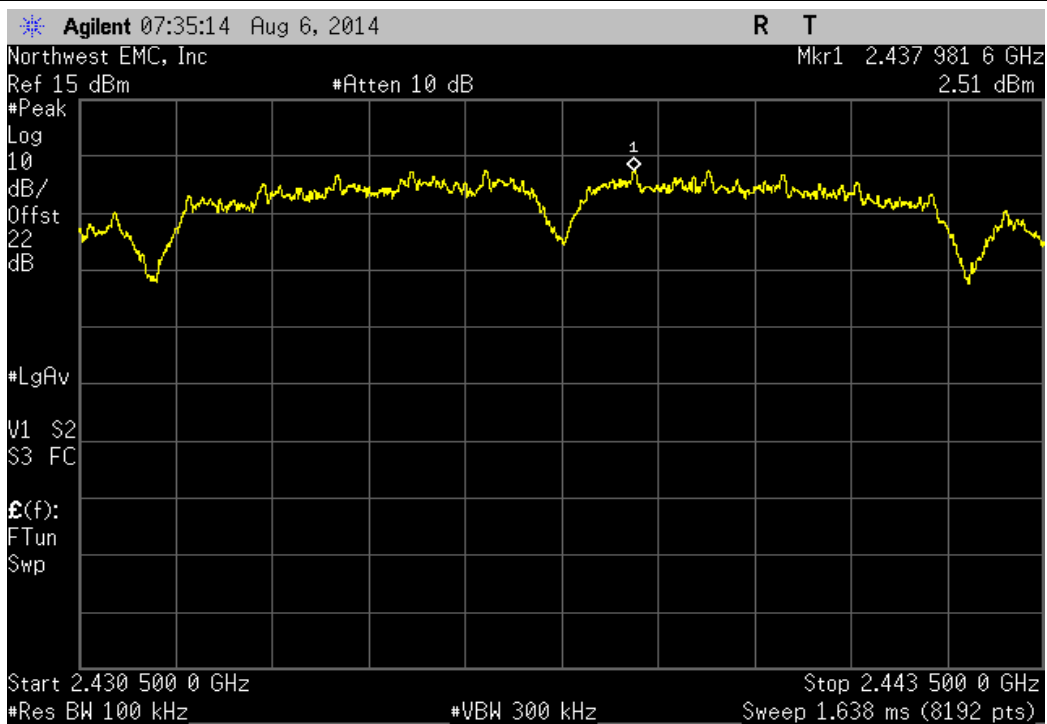

TEST DESCRIPTION

The spurious RF conducted emissions were measured with the EUT set to low, medium and high transmit frequencies. The measurements were made using a direct connection between the RF output of the EUT and the spectrum analyzer. The EUT was transmitting at the data rate(s) listed in the datasheet. For each transmit frequency, the spectrum was scanned throughout the specified frequency range.

Port 1, 802.11(b) 1 Mbps, Low Channel 1, 2412 MHz				
Frequency Range	Value (dBc)	Limit ≤ (dBc)	Result	
Fundamental	N/A	N/A	N/A	

Port 1, 802.11(b) 1 Mbps, Low Channel 1, 2412 MHz				
Frequency Range	Value (dBc)	Limit ≤ (dBc)	Result	
30 MHz - 12.5 GHz	-44.58	-20	Pass	

Port 1, 802.11(b) 1 Mbps, Low Channel 1, 2412 MHz				
Frequency Range	Value (dBc)	Limit ≤ (dBc)	Result	
12.5 GHz - 25 GHz	-54.86	-20	Pass	

Port 1, 802.11(b) 1 Mbps, Mid Channel 6, 2437 MHz				
Frequency Range	Value (dBc)	Limit ≤ (dBc)	Result	
Fundamental	N/A	N/A	N/A	