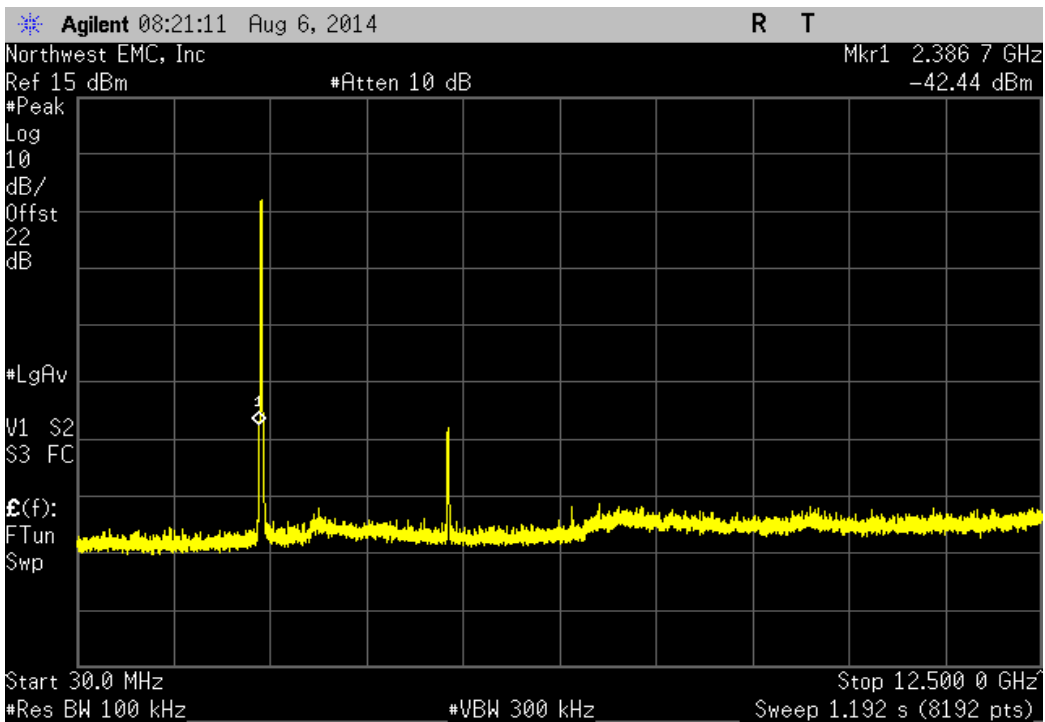

**SPURIOUS CONDUCTED
EMISSIONS**

Testing was performed using the mode(s) of operation and configuration(s) noted within the report. The individuals and/or the organization requesting the test provided the modes, configurations and settings used to complete the evaluation. The actual test parameters are specified in the test data, this includes items such as investigated frequency range (scanned) and test levels. The testing methods and performance specifications, as well as the test site used for the evaluation are indicated in the test data.

TEST DESCRIPTION

The spurious RF conducted emissions were measured with the EUT set to low, medium and high transmit frequencies. The measurements were made using a direct connection between the RF output of the EUT and the spectrum analyzer. The EUT was transmitting at the data rate(s) listed in the datasheet. For each transmit frequency, the spectrum was scanned throughout the specified frequency range.

Port 1, 802.11(g) 36 Mbps, High Channel 11, 2462 MHz				
Frequency Range	Value (dBc)	Limit ≤ (dBc)	Result	
30 MHz - 12.5 GHz	-41.3	-20	Pass	

Port 1, 802.11(g) 36 Mbps, High Channel 11, 2462 MHz				
Frequency Range	Value (dBc)	Limit ≤ (dBc)	Result	
12.5 GHz - 25 GHz	-49.67	-20	Pass	

Port 1, 802.11(g) 54 Mbps, Low Channel 1, 2412 MHz				
Frequency Range	Value (dBc)	Limit ≤ (dBc)	Result	
Fundamental	N/A	N/A	N/A	

Port 1, 802.11(g) 54 Mbps, Low Channel 1, 2412 MHz				
Frequency Range	Value (dBc)	Limit ≤ (dBc)	Result	
30 MHz - 12.5 GHz	-39.43	-20	Pass	