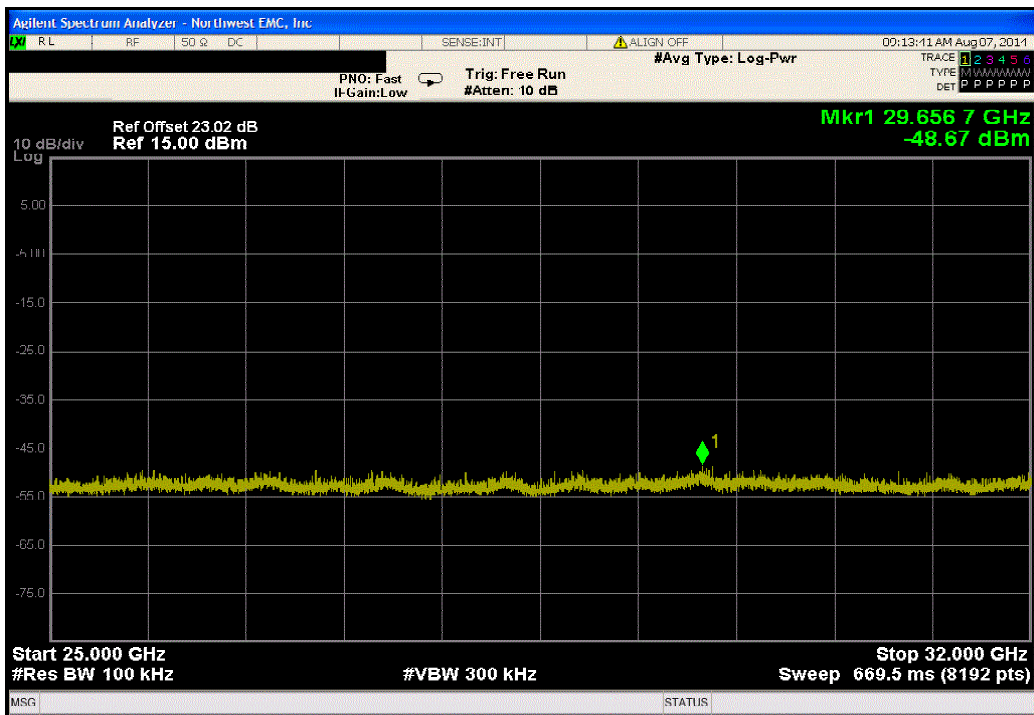

Port 1, 802.11(n) MCS7 - UNII, Mid Channel 157, 5785 MHz			
Frequency Range	Value (dBc)	Limit ≤ (dBc)	Result
25 GHz - 32 GHz	-51.21	-20	Pass