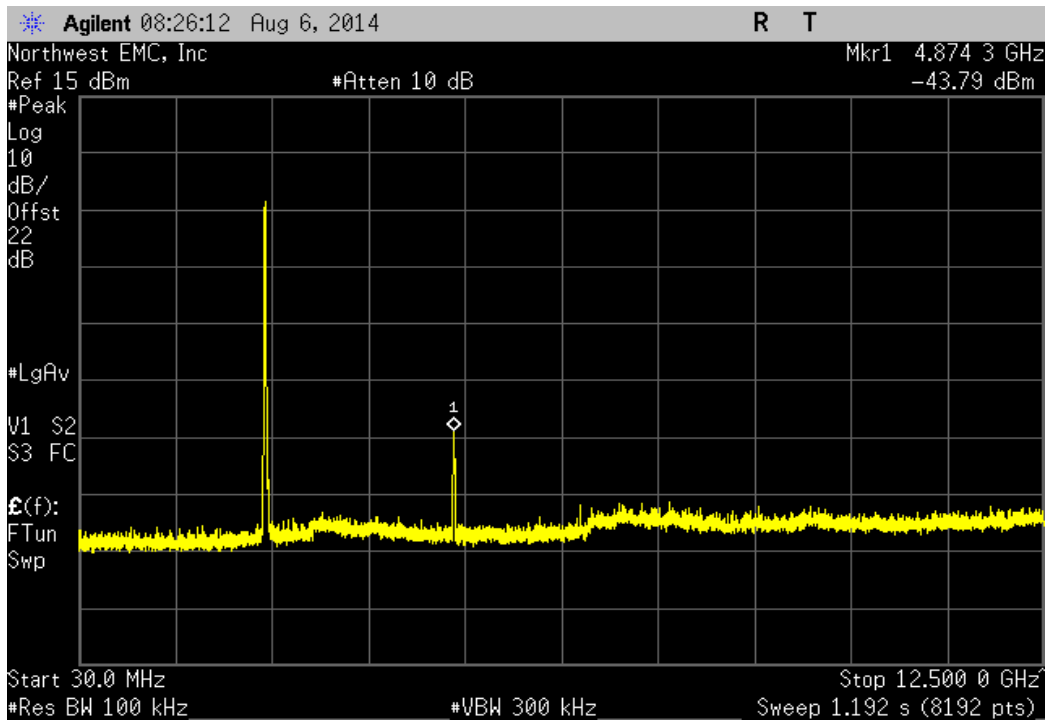

Port 1, 802.11(g) 54 Mbps, Mid Channel 6, 2437 MHz			
Frequency Range	Value (dBc)	Limit ≤ (dBc)	Result
30 MHz - 12.5 GHz	-41.12	-20	Pass