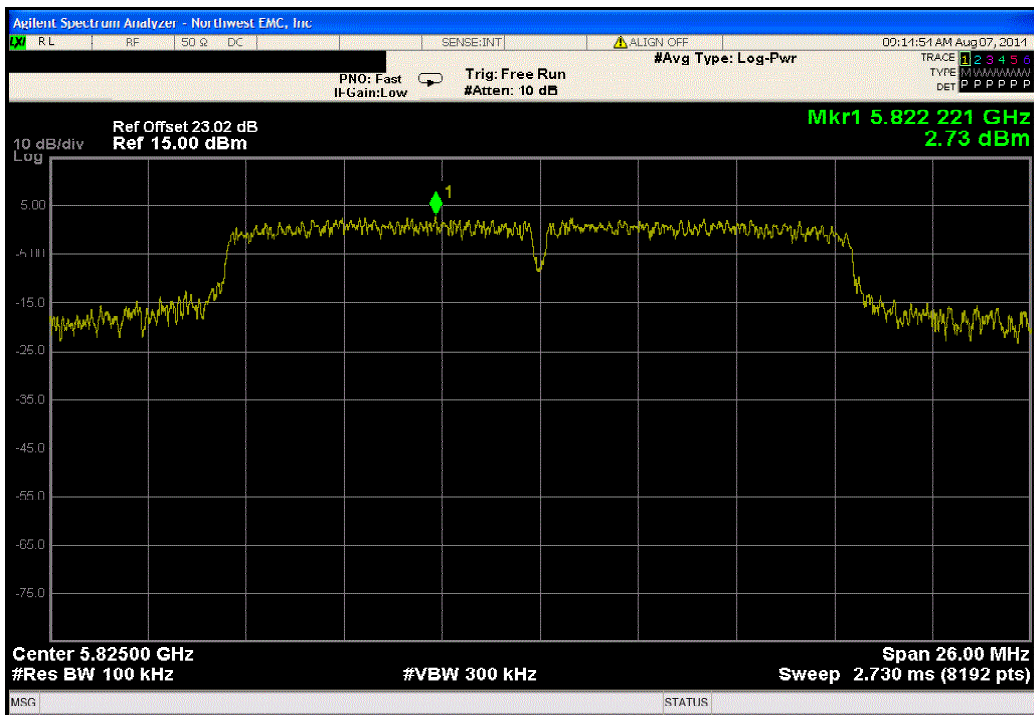

Port 1, 802.11(n) MCS7 - UNII, High Channel 165, 5825 MHz			
Frequency Range	Value (dBc)	Limit ≤ (dBc)	Result
Fundamental	N/A	N/A	N/A