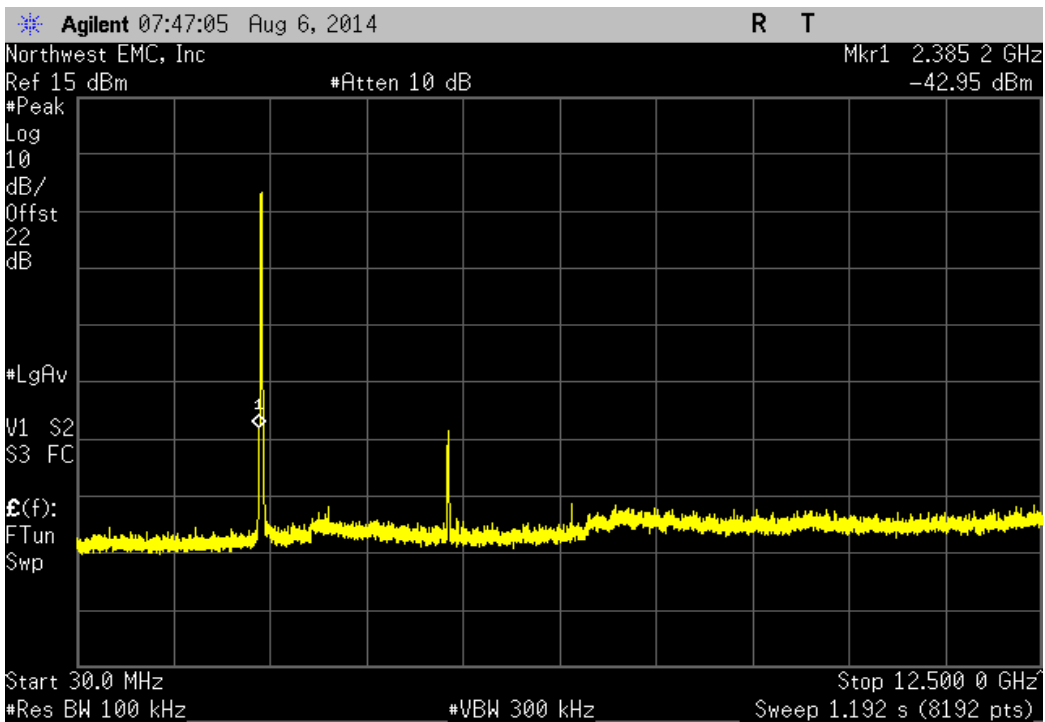

TEST DESCRIPTION

The spurious RF conducted emissions were measured with the EUT set to low, medium and high transmit frequencies. The measurements were made using a direct connection between the RF output of the EUT and the spectrum analyzer. The EUT was transmitting at the data rate(s) listed in the datasheet. For each transmit frequency, the spectrum was scanned throughout the specified frequency range.

Port 1, 802.11(b) 11 Mbps, High Channel 11, 2462 MHz				
Frequency Range	Value (dBc)	Limit ≤ (dBc)	Result	
30 MHz - 12.5 GHz	-45.8	-20	Pass	

Port 1, 802.11(b) 11 Mbps, High Channel 11, 2462 MHz				
Frequency Range	Value (dBc)	Limit ≤ (dBc)	Result	
12.5 GHz - 25 GHz	-55.6	-20	Pass	

Port 1, 802.11(g) 6 Mbps, Low Channel 1, 2412 MHz				
Frequency Range	Value (dBc)	Limit ≤ (dBc)	Result	
Fundamental	N/A	N/A	N/A	

Port 1, 802.11(g) 6 Mbps, Low Channel 1, 2412 MHz				
Frequency Range	Value (dBc)	Limit ≤ (dBc)	Result	
30 MHz - 12.5 GHz	-43.9	-20	Pass	