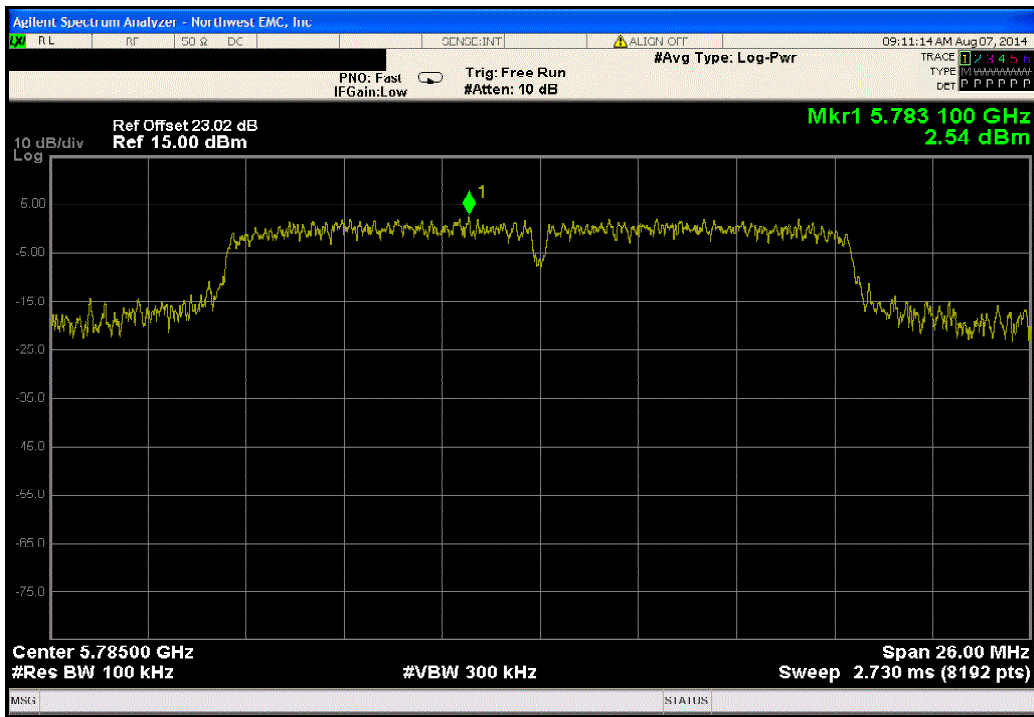

Port 1, 802.11(n) MCS7 - UNII, Mid Channel 157, 5785 MHz			
Frequency Range	Value (dBc)	Limit ≤ (dBc)	Result
Fundamental	N/A	N/A	N/A