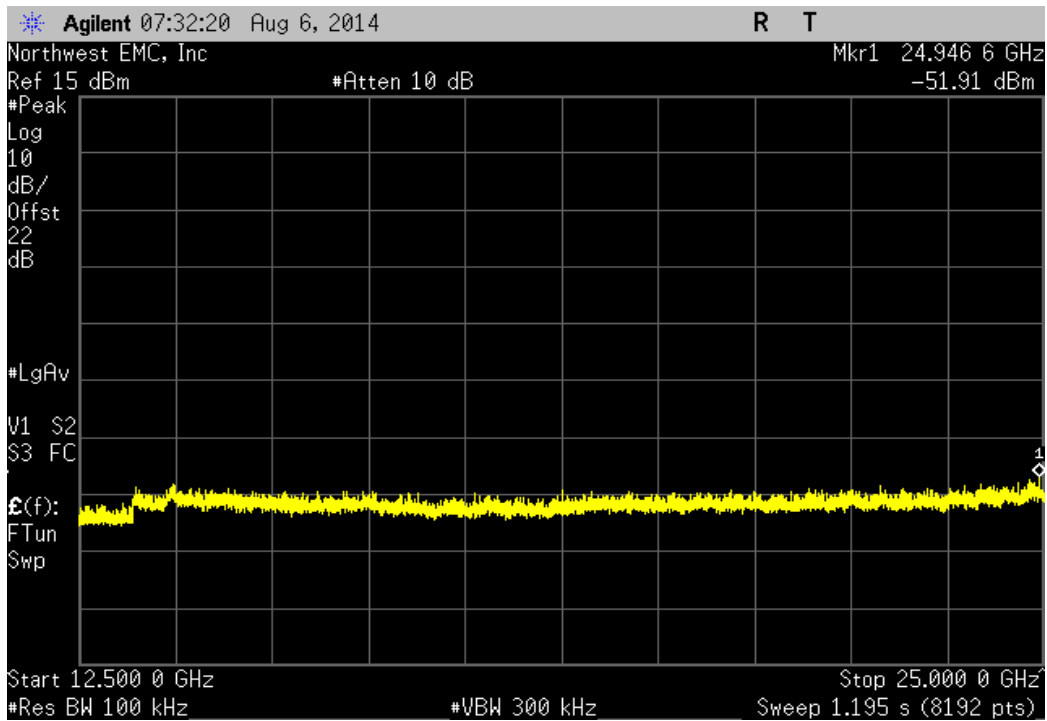

Port 1, 802.11(b) 1 Mbps, Low Channel 1, 2412 MHz				
Frequency Range	Value (dBc)	Limit ≤ (dBc)	Result	
12.5 GHz - 25 GHz	-54.86	-20	Pass