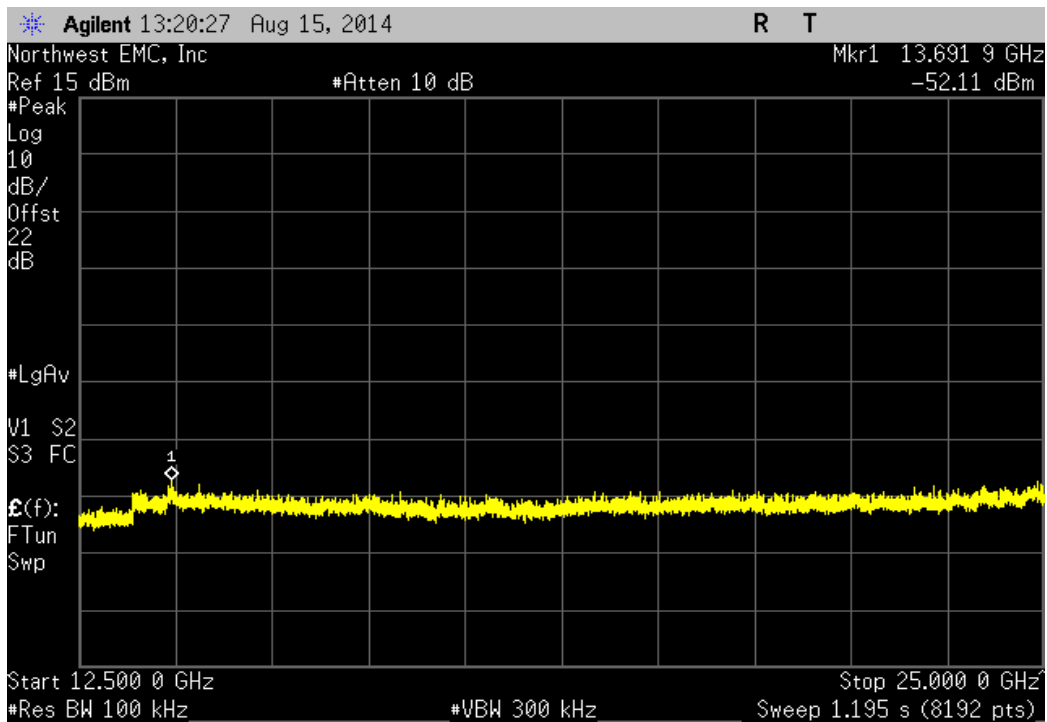

TEST DESCRIPTION

The spurious RF conducted emissions were measured with the EUT set to low, medium and high transmit frequencies. The measurements were made using a direct connection between the RF output of the EUT and the spectrum analyzer. The EUT was transmitting at the data rate(s) listed in the datasheet. For each transmit frequency, the spectrum was scanned throughout the specified frequency range.

Port 1, 802.11(b) 11 Mbps, Mid Channel 6, 2437 MHz			
Frequency Range	Value (dBc)	Limit ≤ (dBc)	Result
12.5 GHz - 25 GHz	-54.68	-20	Pass

Port 1, 802.11(b) 11 Mbps, High Channel 11, 2462 MHz			
Frequency Range	Value (dBc)	Limit ≤ (dBc)	Result
Fundamental	N/A	N/A	N/A

Port 1, 802.11(b) 11 Mbps, High Channel 11, 2462 MHz				
Frequency Range	Value (dBc)	Limit ≤ (dBc)	Result	
30 MHz - 12.5 GHz	-45.8	-20	Pass	

Port 1, 802.11(b) 11 Mbps, High Channel 11, 2462 MHz				
Frequency Range	Value (dBc)	Limit ≤ (dBc)	Result	
12.5 GHz - 25 GHz	-55.6	-20	Pass	