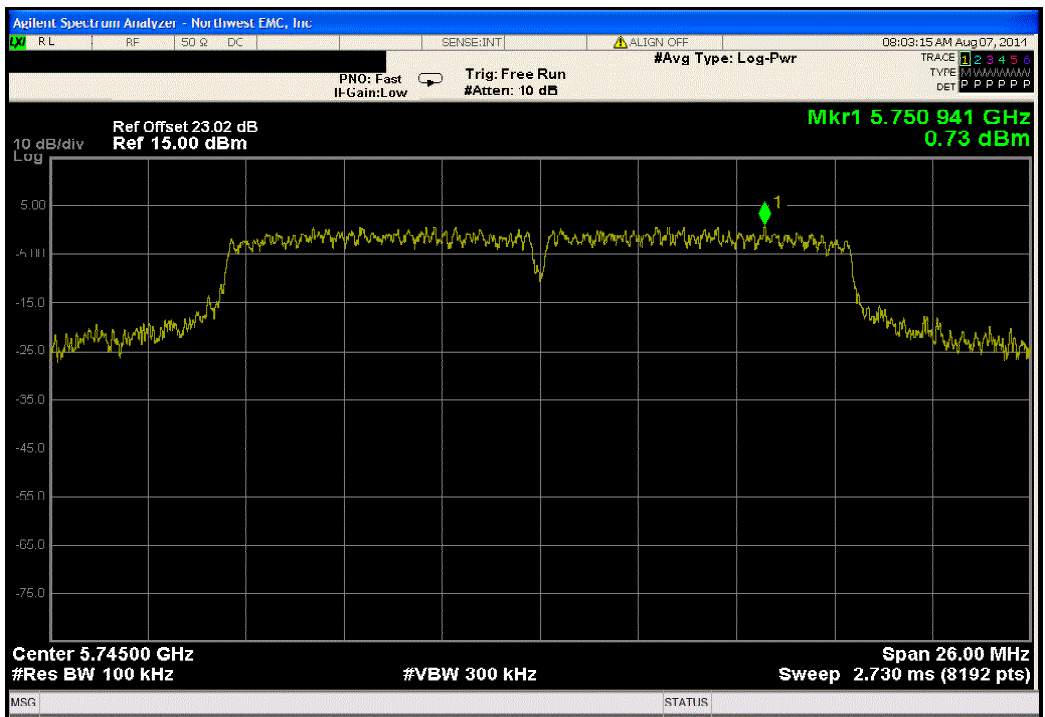

Port 1, 802.11(n) MCS7, High Channel 11, 2462 MHz			
Frequency Range	Value (dBc)	Limit ≤ (dBc)	Result
Fundamental	N/A	N/A	N/A

Port 1, 802.11(n) MCS7, High Channel 11, 2462 MHz			
Frequency Range	Value (dBc)	Limit ≤ (dBc)	Result
30 MHz - 12.5 GHz	-42.82	-20	Pass

Port 1, 802.11(n) MCS7, High Channel 11, 2462 MHz			
Frequency Range	Value (dBc)	Limit ≤ (dBc)	Result
12.5 GHz - 25 GHz	-51.47	-20	Pass

Port 1, 802.11(a) 6 Mbps, Low Channel 149, 5745 MHz			
Frequency Range	Value (dBc)	Limit ≤ (dBc)	Result
Fundamental	N/A	N/A	N/A