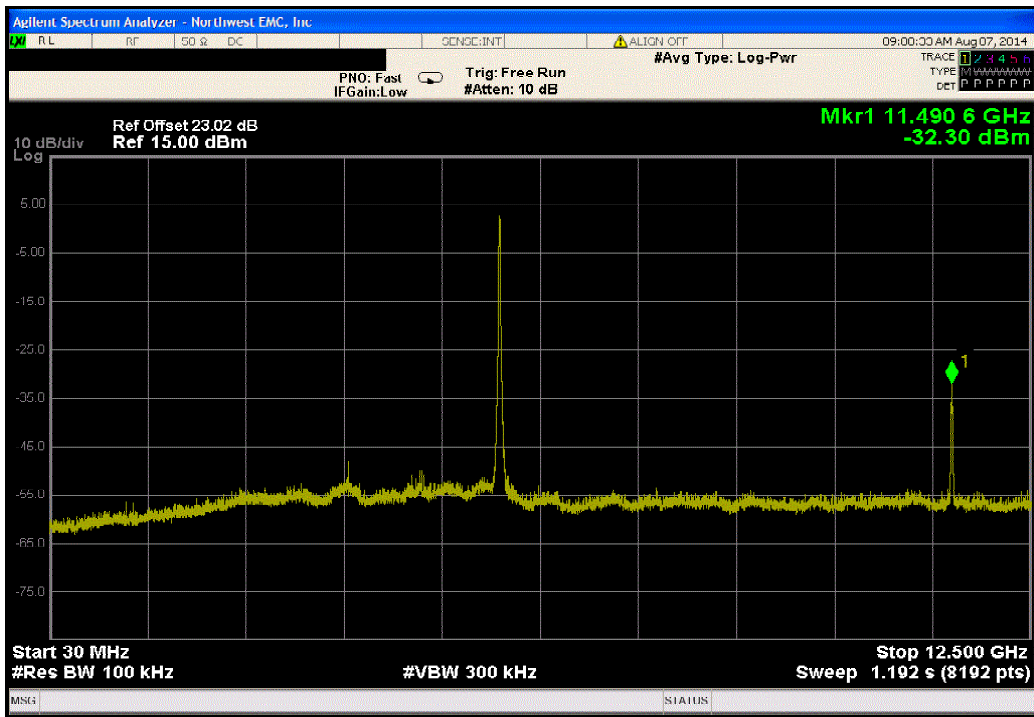

Port 1, 802.11(n) MCS7 - UNII, Low Channel 149, 5745 MHz			
Frequency Range	Value (dBc)	Limit ≤ (dBc)	Result
30 MHz - 12.5 GHz	-35.26	-20	Pass