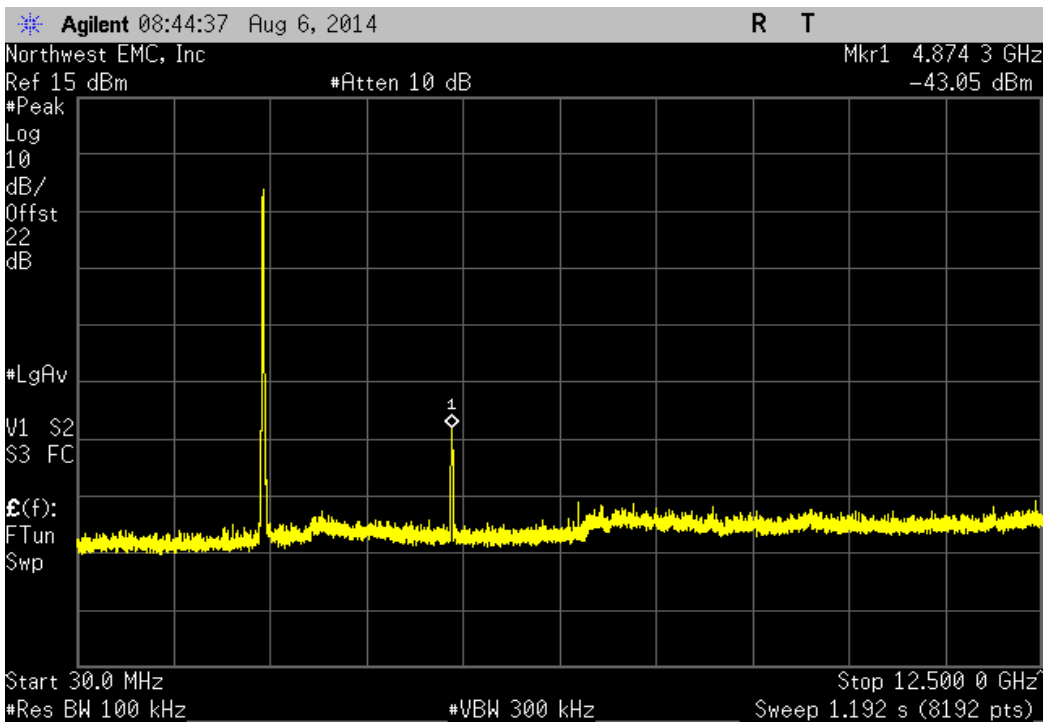

Port 1, 802.11(n) MCS0, Mid Channel 6, 2437 MHz				
Frequency Range	Value (dBc)	Limit ≤ (dBc)	Result	
30 MHz - 12.5 GHz	-42.4	-20	Pass