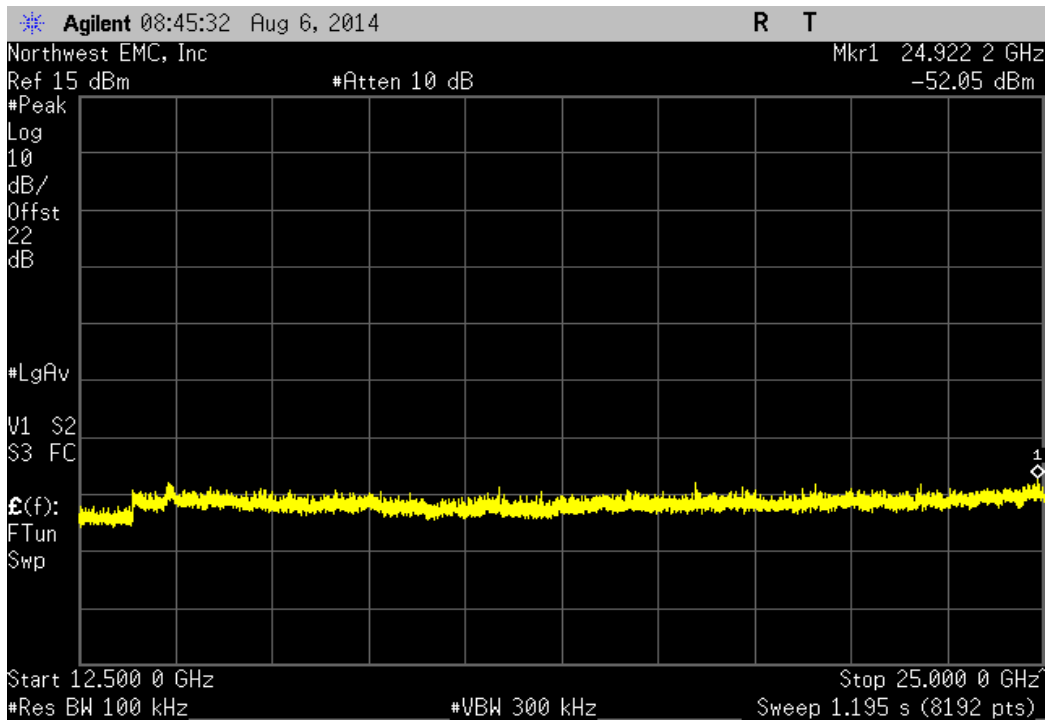

Port 1, 802.11(n) MCS0, Mid Channel 6, 2437 MHz				
Frequency Range	Value (dBc)	Limit ≤ (dBc)	Result	
12.5 GHz - 25 GHz	-51.4	-20	Pass