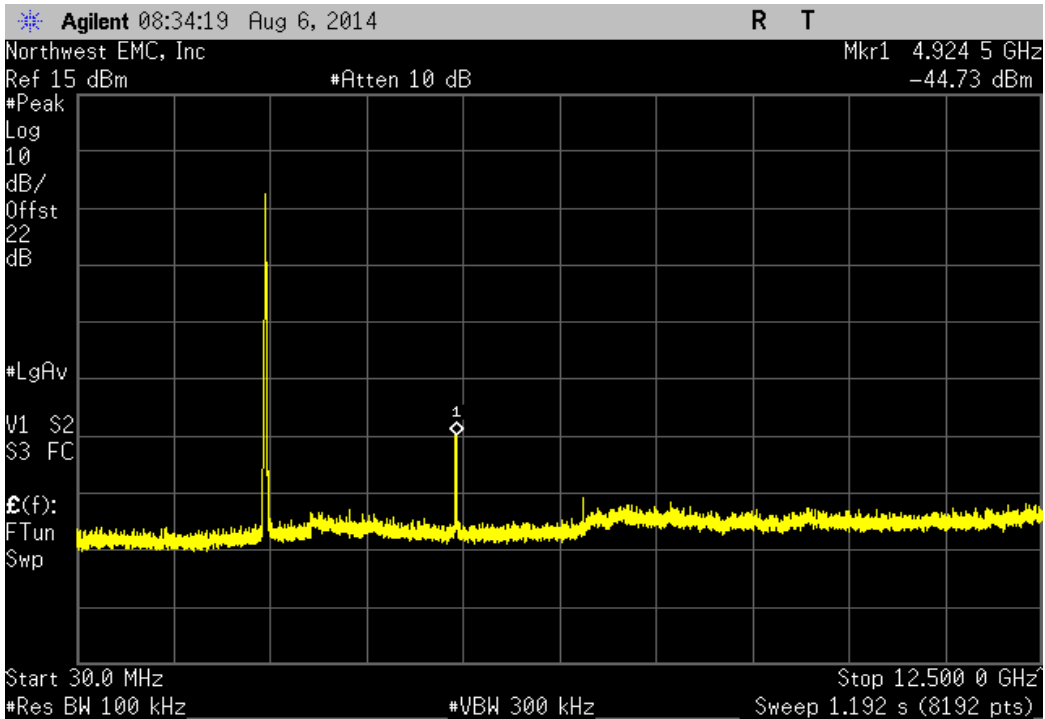

**SPURIOUS CONDUCTED
EMISSIONS**

Testing was performed using the mode(s) of operation and configuration(s) noted within the report. The individuals and/or the organization requesting the test provided the modes, configurations and settings used to complete the evaluation. The actual test parameters are specified in the test data, this includes items such as investigated frequency range (scanned) and test levels. The testing methods and performance specifications, as well as the test site used for the evaluation are indicated in the test data.

TEST DESCRIPTION

The spurious RF conducted emissions were measured with the EUT set to low, medium and high transmit frequencies. The measurements were made using a direct connection between the RF output of the EUT and the spectrum analyzer. The EUT was transmitting at the data rate(s) listed in the datasheet. For each transmit frequency, the spectrum was scanned throughout the specified frequency range.

Port 1, 802.11(g) 54 Mbps, Mid Channel 6, 2437 MHz			
Frequency Range	Value (dBc)	Limit ≤ (dBc)	Result
30 MHz - 12.5 GHz	-41.12	-20	Pass

Port 1, 802.11(g) 54 Mbps, Mid Channel 6, 2437 MHz			
Frequency Range	Value (dBc)	Limit ≤ (dBc)	Result
12.5 GHz - 25 GHz	-50.13	-20	Pass

Port 1, 802.11(g) 54 Mbps, High Channel 11, 2462 MHz			
Frequency Range	Value (dBc)	Limit ≤ (dBc)	Result
Fundamental	N/A	N/A	N/A

Port 1, 802.11(g) 54 Mbps, High Channel 11, 2462 MHz			
Frequency Range	Value (dBc)	Limit ≤ (dBc)	Result
30 MHz - 12.5 GHz	-42.37	-20	Pass