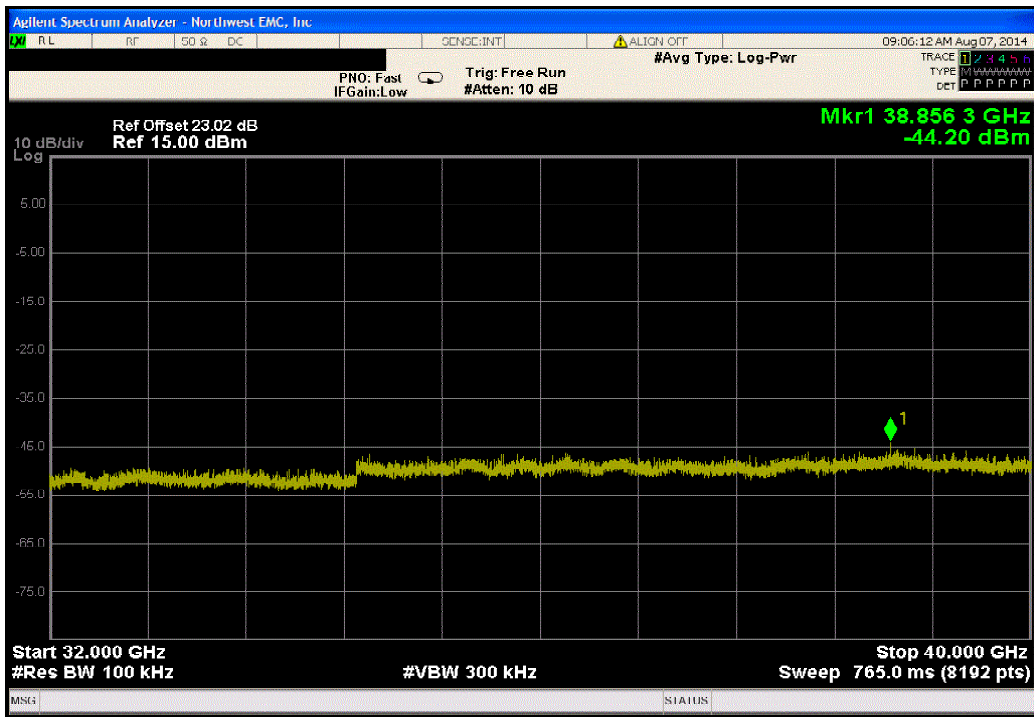

Port 1, 802.11(n) MCS0 - UNII, High Channel 165, 5825 MHz			
Frequency Range	Value (dBc)	Limit ≤ (dBc)	Result
32 GHz - 40 GHz	-47.53	-20	Pass