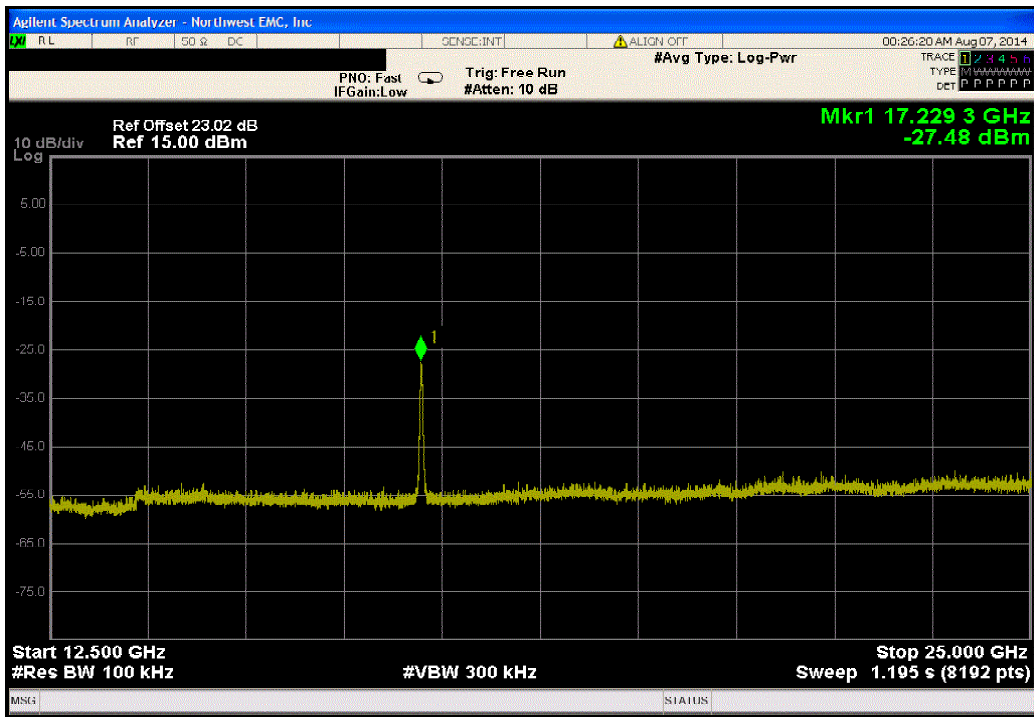

Port 1, 802.11(a) 36 Mbps, Low Channel 149, 5745 MHz			
Frequency Range	Value (dBc)	Limit ≤ (dBc)	Result
12.5 GHz - 25 GHz	-29.8	-20	Pass