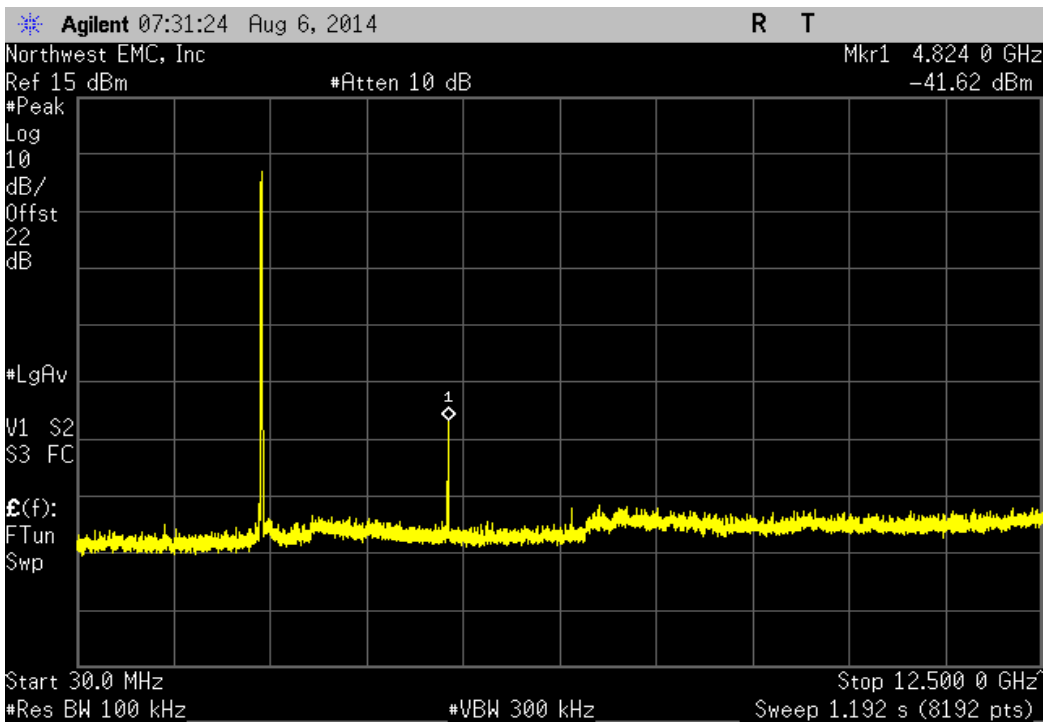

Port 1, 802.11(b) 1 Mbps, Low Channel 1, 2412 MHz				
Frequency Range	Value (dBc)	Limit ≤ (dBc)	Result	
30 MHz - 12.5 GHz	-44.58	-20	Pass