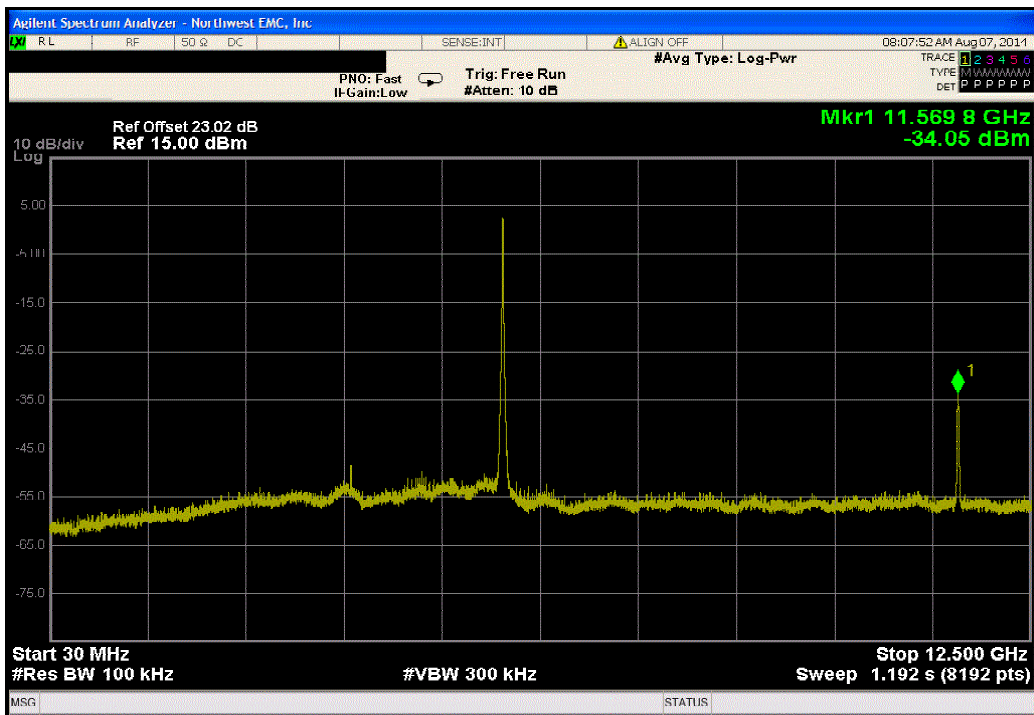

Port 1, 802.11(a) 6 Mbps, Mid Channel 157, 5785 MHz			
Frequency Range	Value (dBc)	Limit ≤ (dBc)	Result
30 MHz - 12.5 GHz	-36.43	-20	Pass