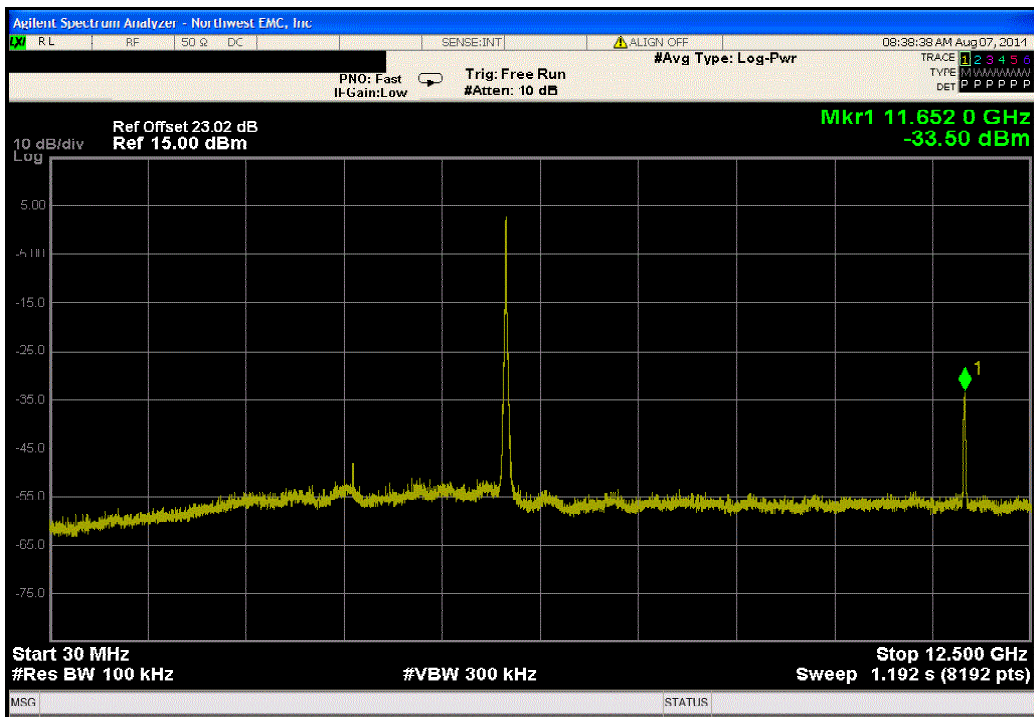

Port 1, 802.11(a) 36 Mbps, High Channel 165, 5825 MHz			
Frequency Range	Value (dBc)	Limit ≤ (dBc)	Result
30 MHz - 12.5 GHz	-35.89	-20	Pass