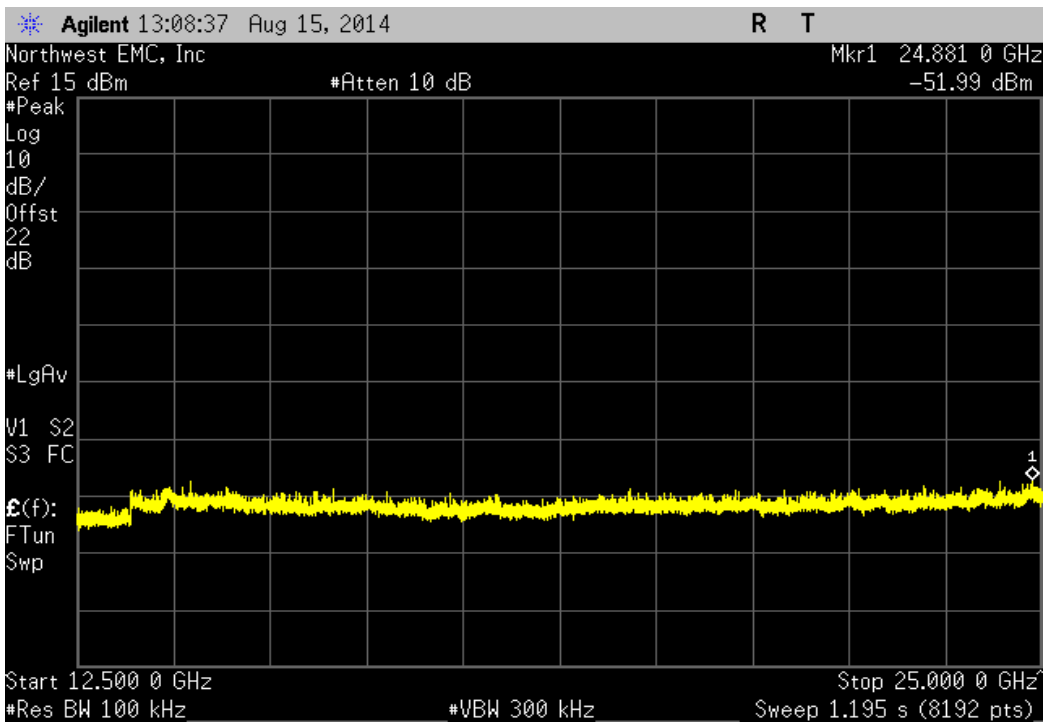

Port 1, 802.11(b) 11 Mbps, Low Channel 1, 2412 MHz			
Frequency Range	Value (dBc)	Limit ≤ (dBc)	Result
12.5 GHz - 25 GHz	-54.96	-20	Pass