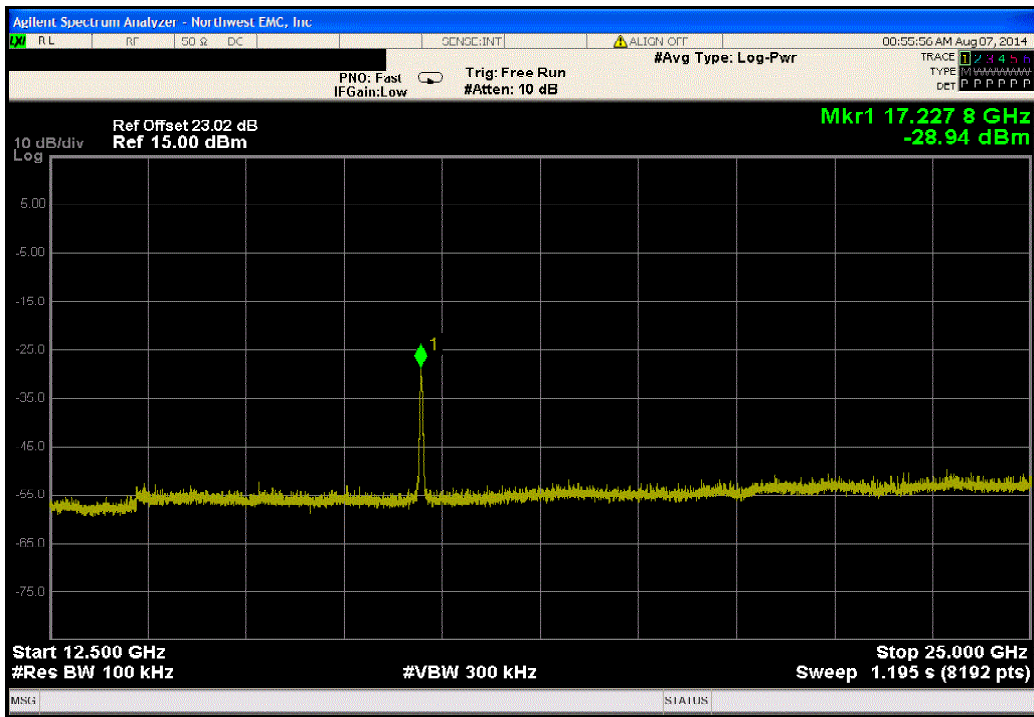

Port 1, 802.11(n) MCS0 - UNII, Low Channel 149, 5745 MHz				
Frequency Range	Value (dBc)	Limit ≤ (dBc)	Result	
12.5 GHz - 25 GHz	-32	-20	Pass