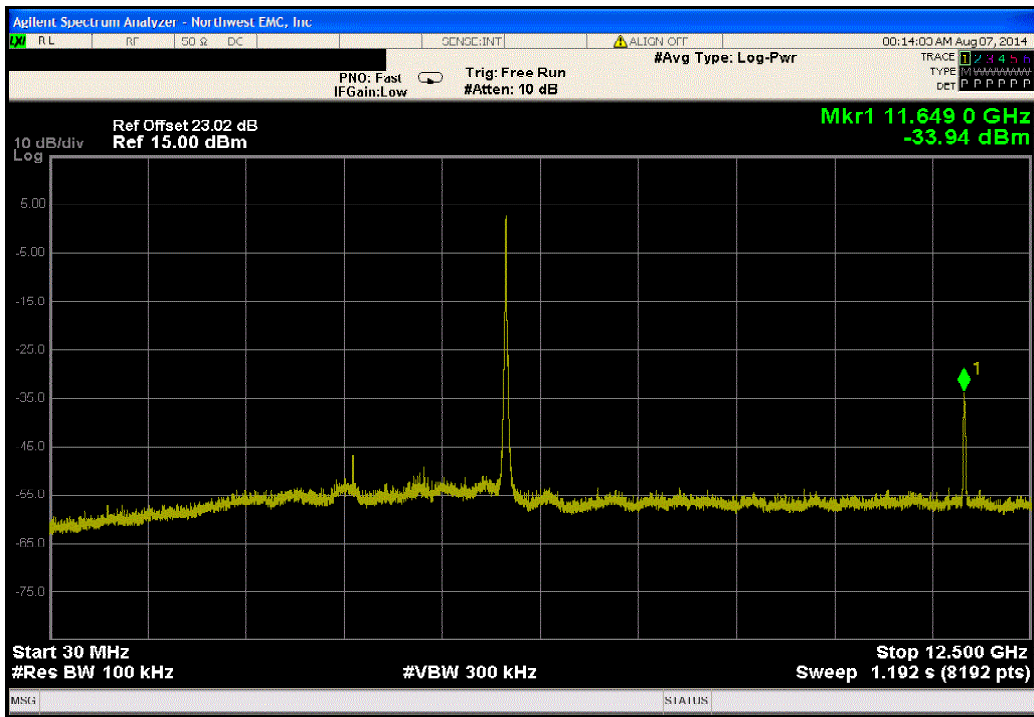

Port 1, 802.11(a) 6 Mbps, High Channel 165, 5825 MHz			
Frequency Range	Value (dBc)	Limit ≤ (dBc)	Result
30 MHz - 12.5 GHz	-36.79	-20	Pass