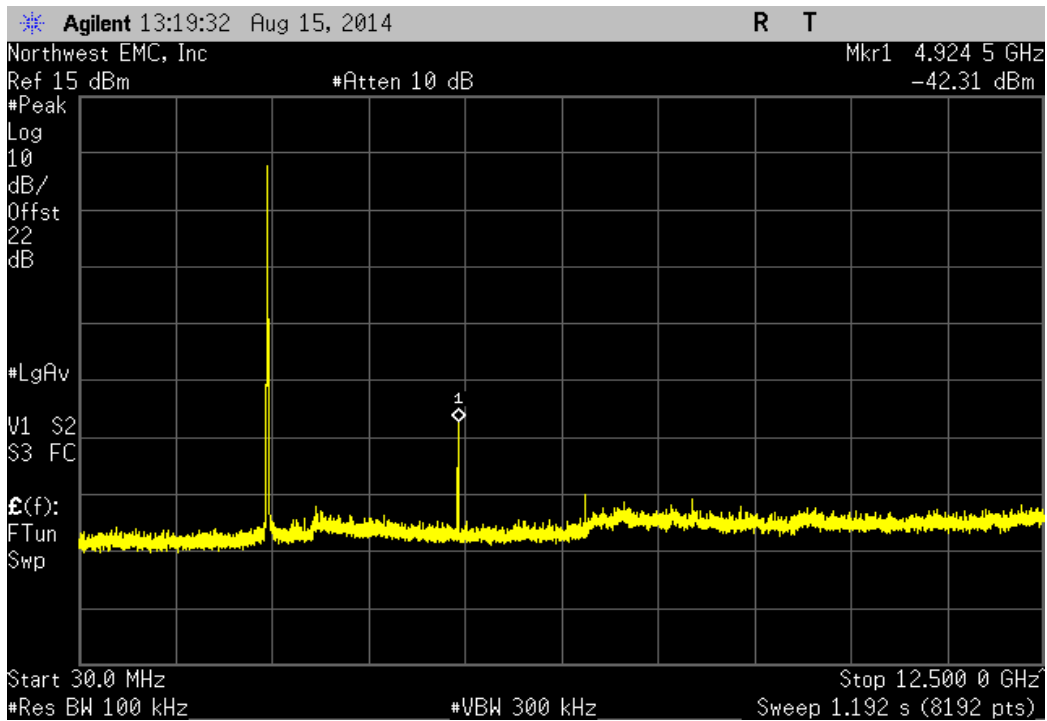

Port 1, 802.11(b) 11 Mbps, High Channel 11, 2462 MHz				
Frequency Range	Value (dBc)	Limit ≤ (dBc)	Result	
30 MHz - 12.5 GHz	-45.8	-20	Pass