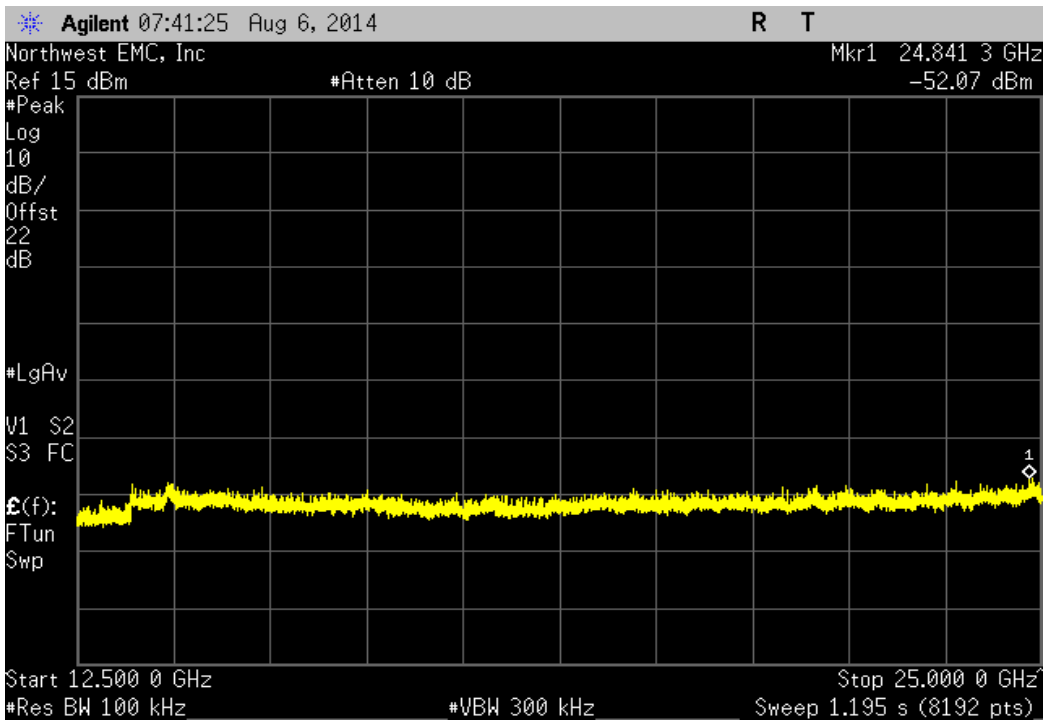

Port 1, 802.11(b) 1 Mbps, High Channel 11, 2462 MHz			
Frequency Range	Value (dBc)	Limit ≤ (dBc)	Result
12.5 GHz - 25 GHz	-55.62	-20	Pass