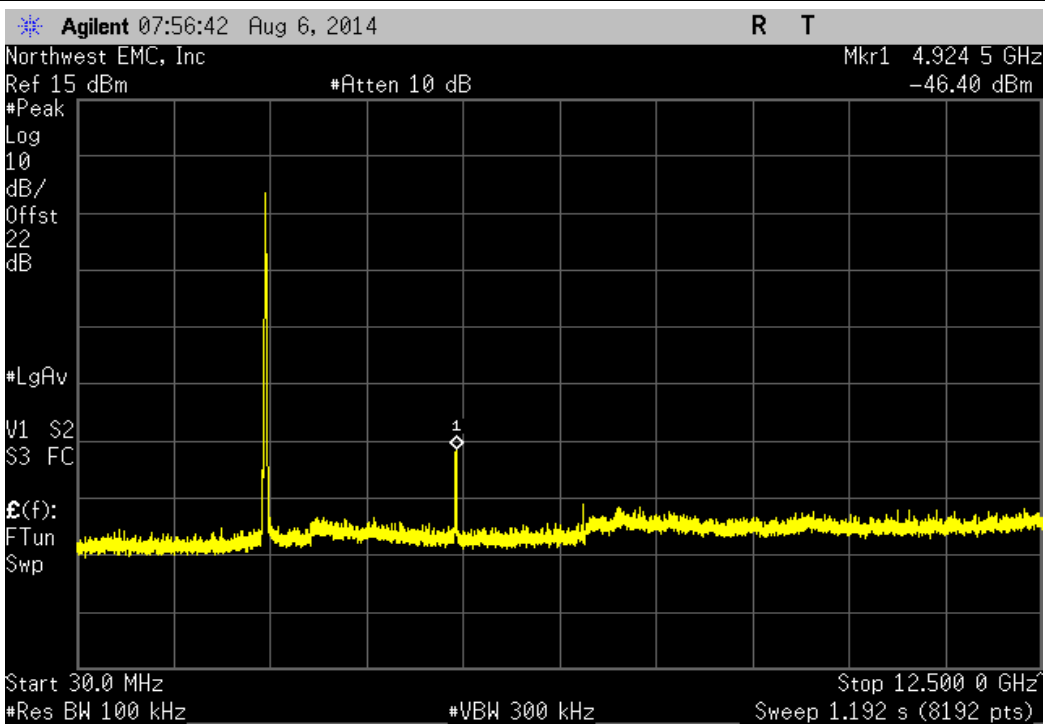

Port 1, 802.11(g) 6 Mbps, High Channel 11, 2462 MHz			
Frequency Range	Value (dBc)	Limit ≤ (dBc)	Result
30 MHz - 12.5 GHz	-45.37	-20	Pass