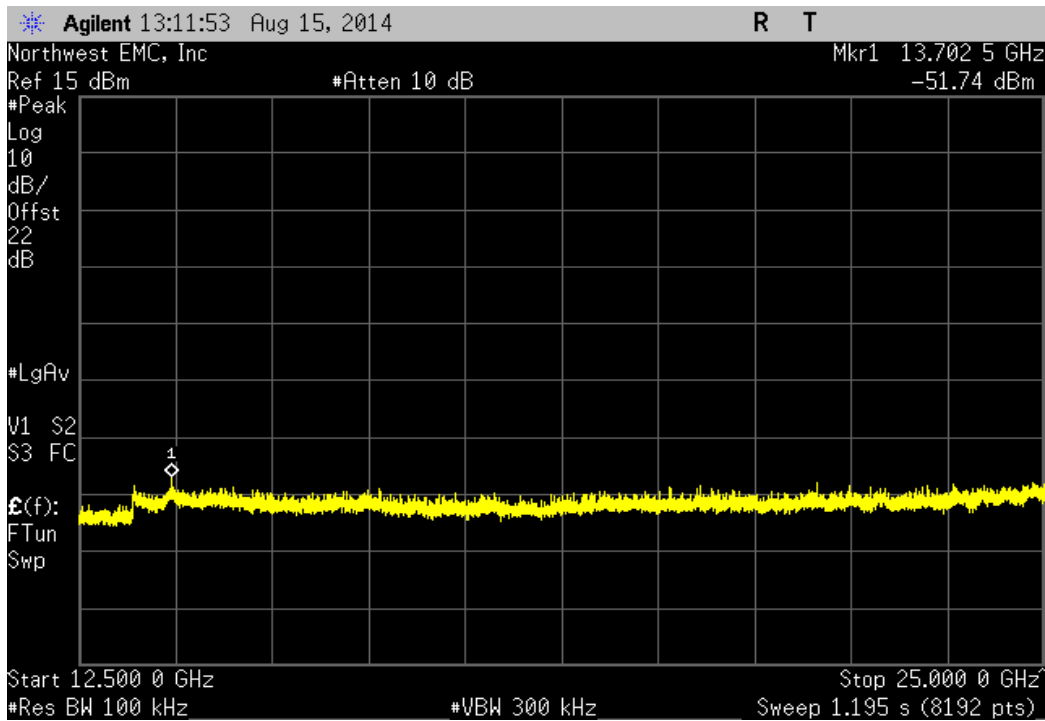

Port 1, 802.11(b) 11 Mbps, Mid Channel 6, 2437 MHz			
Frequency Range	Value (dBc)	Limit ≤ (dBc)	Result
12.5 GHz - 25 GHz	-54.68	-20	Pass