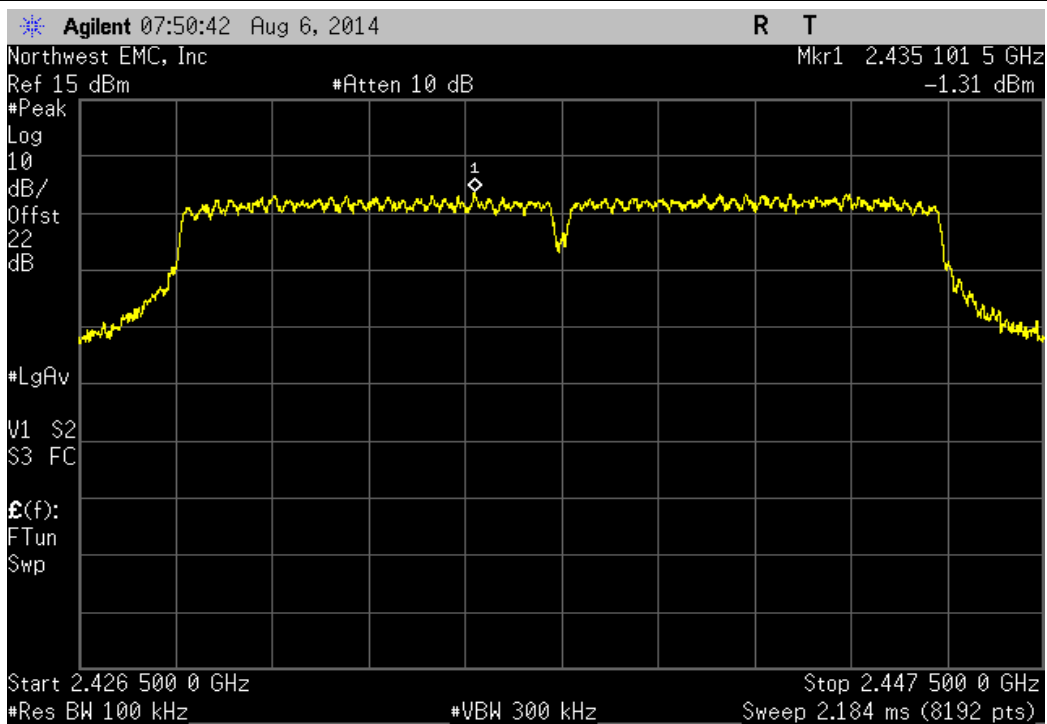

TEST DESCRIPTION

The spurious RF conducted emissions were measured with the EUT set to low, medium and high transmit frequencies. The measurements were made using a direct connection between the RF output of the EUT and the spectrum analyzer. The EUT was transmitting at the data rate(s) listed in the datasheet. For each transmit frequency, the spectrum was scanned throughout the specified frequency range.

Port 1, 802.11(g) 6 Mbps, Low Channel 1, 2412 MHz				
Frequency Range	Value (dBc)	Limit ≤ (dBc)	Result	
Fundamental	N/A	N/A	N/A	

Port 1, 802.11(g) 6 Mbps, Low Channel 1, 2412 MHz				
Frequency Range	Value (dBc)	Limit ≤ (dBc)	Result	
30 MHz - 12.5 GHz	-43.9	-20	Pass	

Port 1, 802.11(g) 6 Mbps, Low Channel 1, 2412 MHz			
Frequency Range	Value (dBc)	Limit ≤ (dBc)	Result
12.5 GHz - 25 GHz	-53.35	-20	Pass

Port 1, 802.11(g) 6 Mbps, Mid Channel 6, 2437 MHz			
Frequency Range	Value (dBc)	Limit ≤ (dBc)	Result
Fundamental	N/A	N/A	N/A