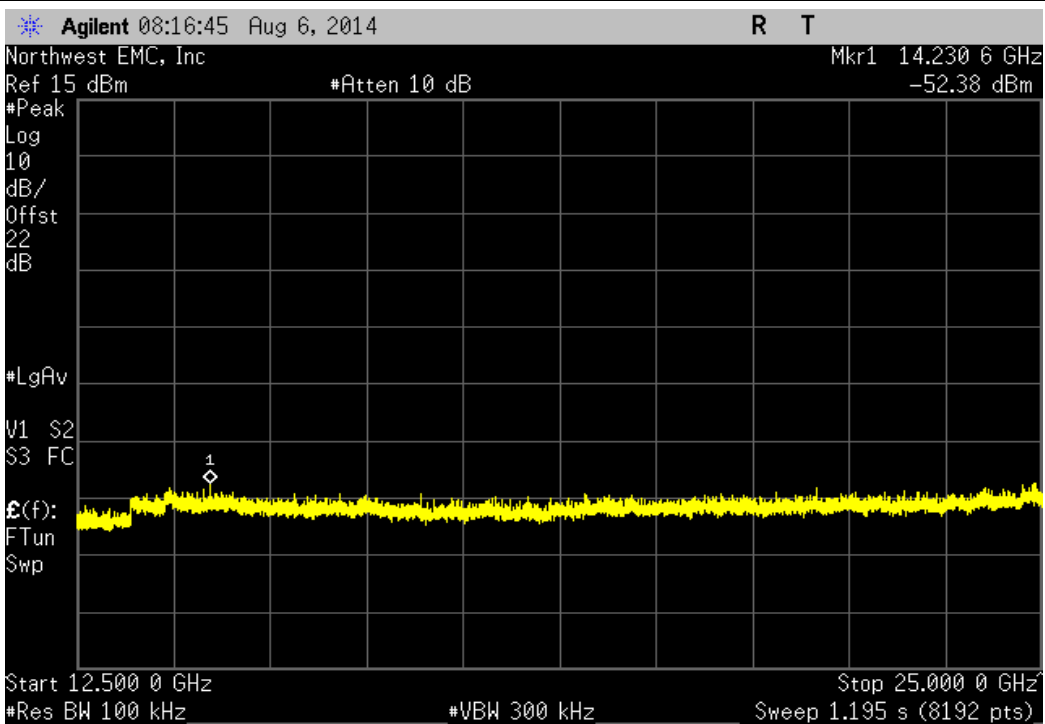

Port 1, 802.11(g) 36 Mbps, High Channel 11, 2462 MHz				
Frequency Range	Value (dBc)	Limit ≤ (dBc)	Result	
12.5 GHz - 25 GHz	-49.67	-20	Pass