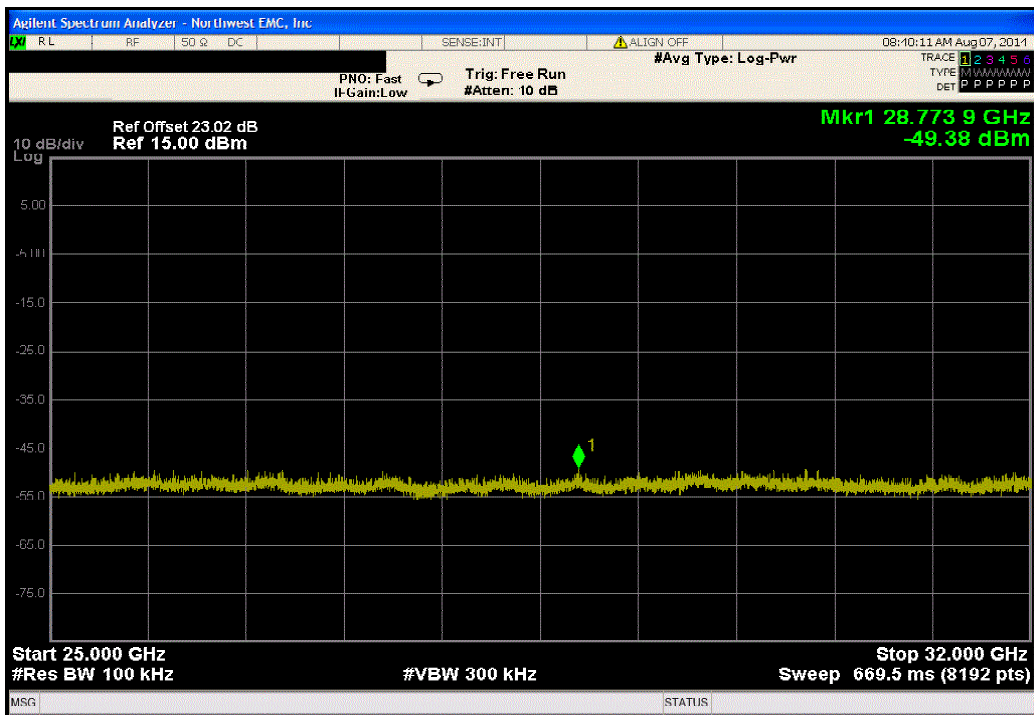

Port 1, 802.11(a) 36 Mbps, High Channel 165, 5825 MHz			
Frequency Range	Value (dBc)	Limit ≤ (dBc)	Result
Fundamental	N/A	N/A	N/A

Port 1, 802.11(a) 36 Mbps, High Channel 165, 5825 MHz			
Frequency Range	Value (dBc)	Limit ≤ (dBc)	Result
30 MHz - 12.5 GHz	-35.89	-20	Pass

Port 1, 802.11(a) 36 Mbps, High Channel 165, 5825 MHz			
Frequency Range	Value (dBc)	Limit ≤ (dBc)	Result
12.5 GHz - 25 GHz	-30.88	-20	Pass

Port 1, 802.11(a) 36 Mbps, High Channel 165, 5825 MHz			
Frequency Range	Value (dBc)	Limit ≤ (dBc)	Result
25 GHz - 32 GHz	-51.77	-20	Pass