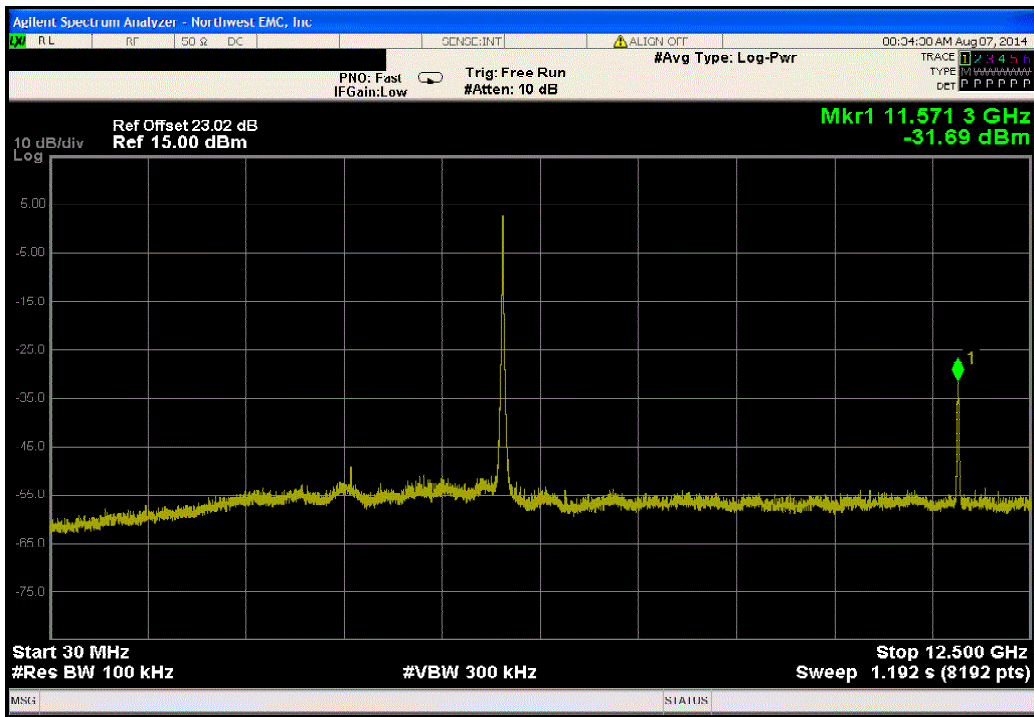

Port 1, 802.11(a) 36 Mbps, Mid Channel 157, 5785 MHz				
Frequency Range	Value (dBc)	Limit ≤ (dBc)	Result	
30 MHz - 12.5 GHz	-33.76	-20	Pass