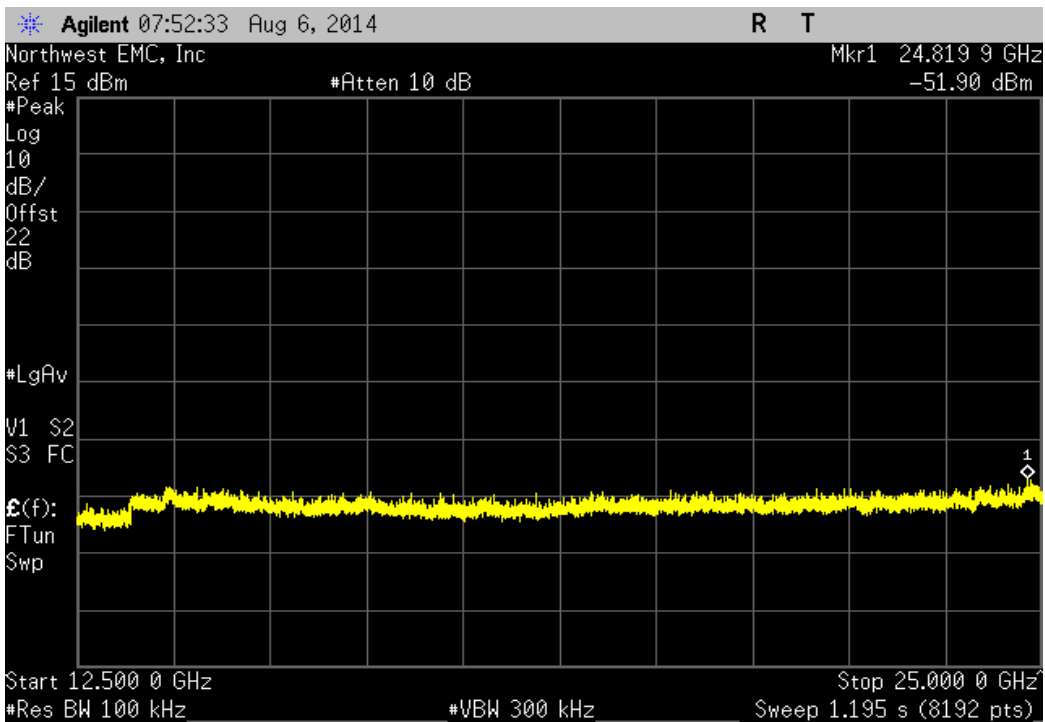

Port 1, 802.11(g) 6 Mbps, Mid Channel 6, 2437 MHz				
Frequency Range	Value (dBc)	Limit ≤ (dBc)	Result	
12.5 GHz - 25 GHz	-50.6	-20	Pass