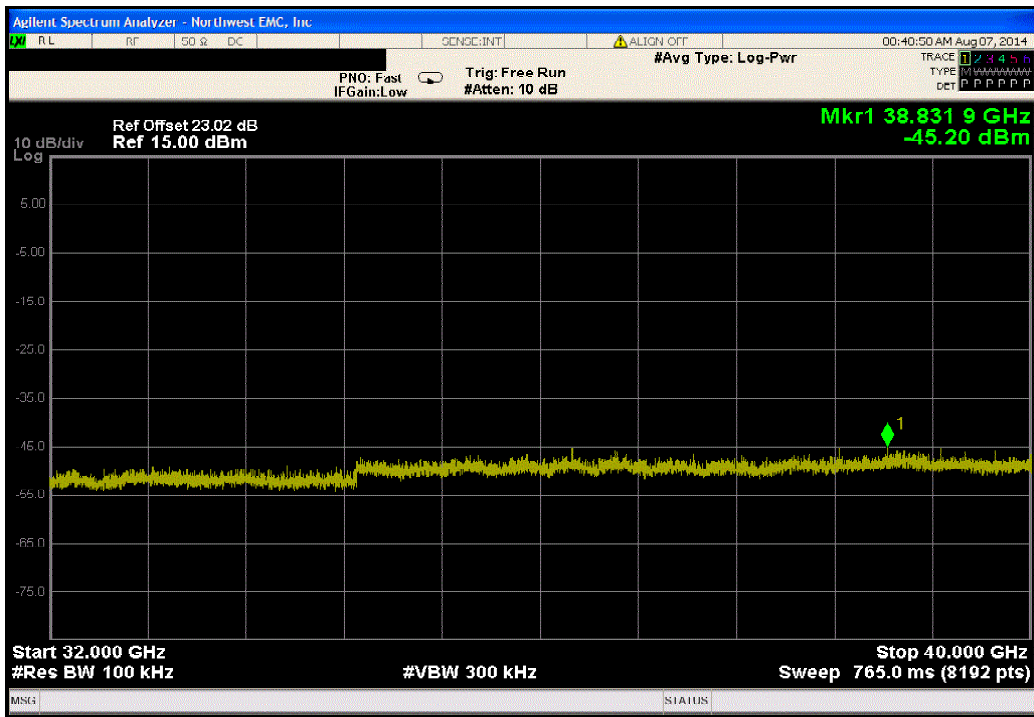

Port 1, 802.11(a) 36 Mbps, High Channel 165, 5825 MHz			
Frequency Range	Value (dBc)	Limit ≤ (dBc)	Result
32 GHz - 40 GHz	-47.59	-20	Pass