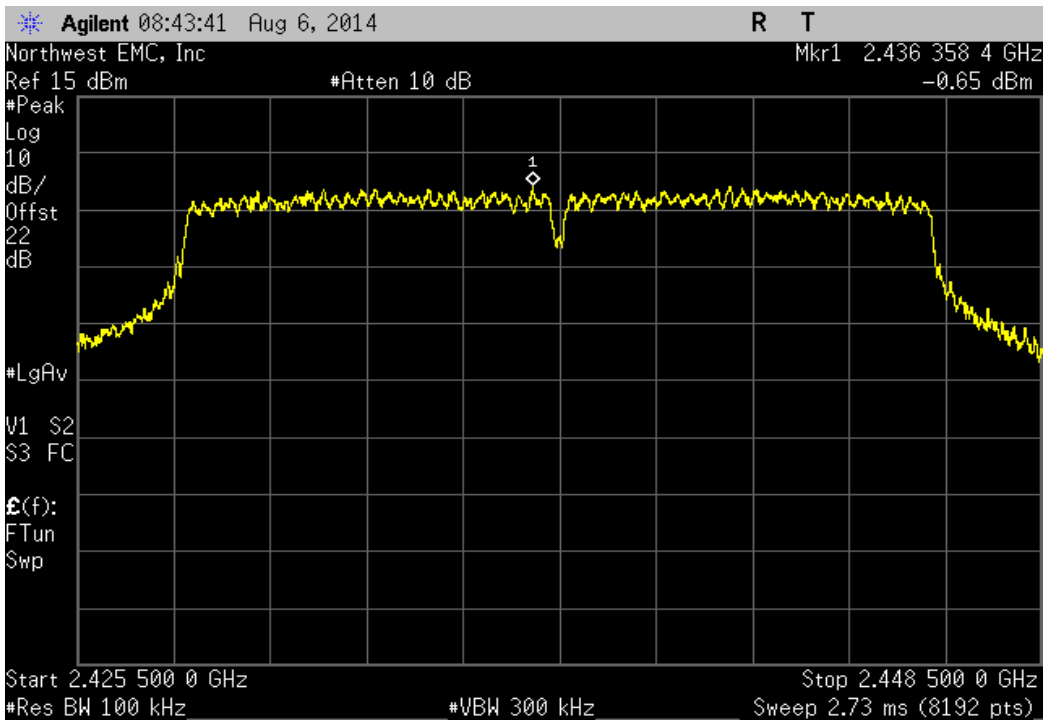

Port 1, 802.11(n) MCS0, Mid Channel 6, 2437 MHz				
Frequency Range	Value (dBc)	Limit ≤ (dBc)	Result	
Fundamental	N/A	N/A	N/A