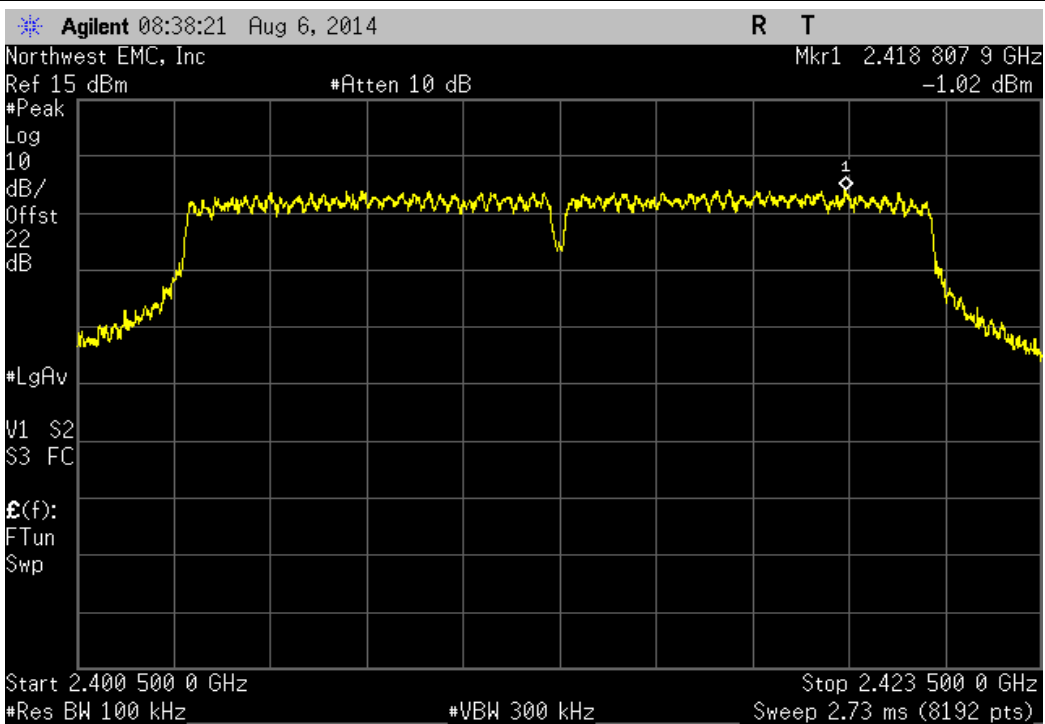

Port 1, 802.11(n) MCS0, Low Channel 1, 2412 MHz				
Frequency Range	Value (dBc)	Limit ≤ (dBc)	Result	
Fundamental	N/A	N/A	N/A