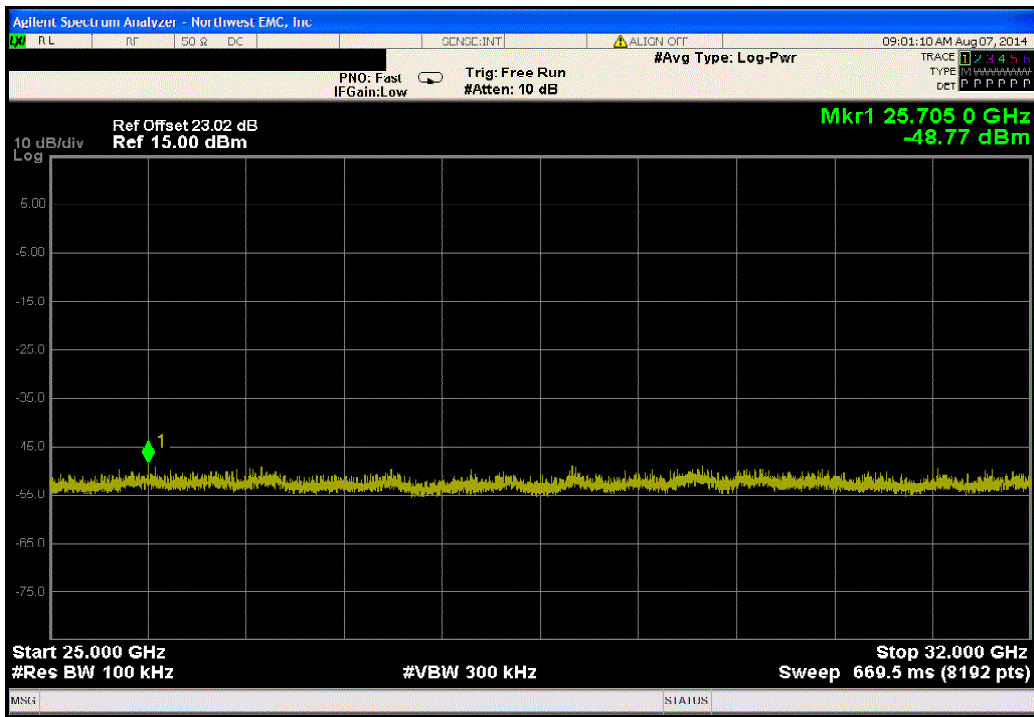

Port 1, 802.11(n) MCS0 - UNII, Mid Channel 157, 5785 MHz				
Frequency Range	Value (dBc)	Limit ≤ (dBc)	Result	
25 GHz - 32 GHz	-51.92	-20	Pass