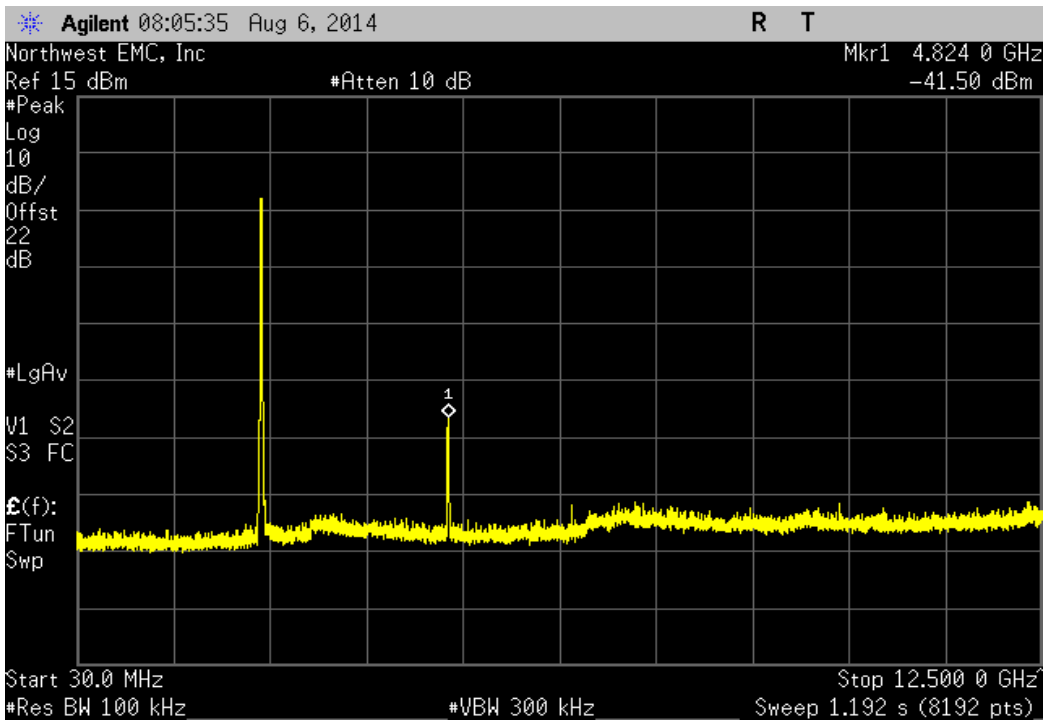

Port 1, 802.11(g) 36 Mbps, Low Channel 1, 2412 MHz				
Frequency Range	Value (dBc)	Limit ≤ (dBc)	Result	
30 MHz - 12.5 GHz	-39.17	-20	Pass