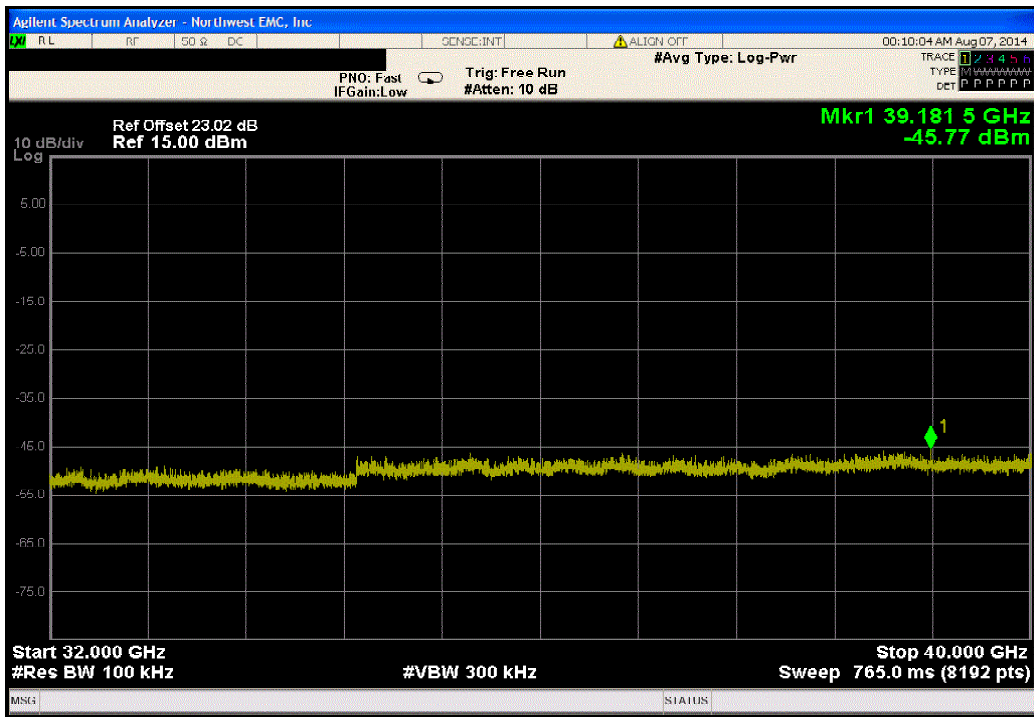

Port 1, 802.11(a) 6 Mbps, Mid Channel 157, 5785 MHz			
Frequency Range	Value (dBc)	Limit ≤ (dBc)	Result
32 GHz - 40 GHz	-48.15	-20	Pass