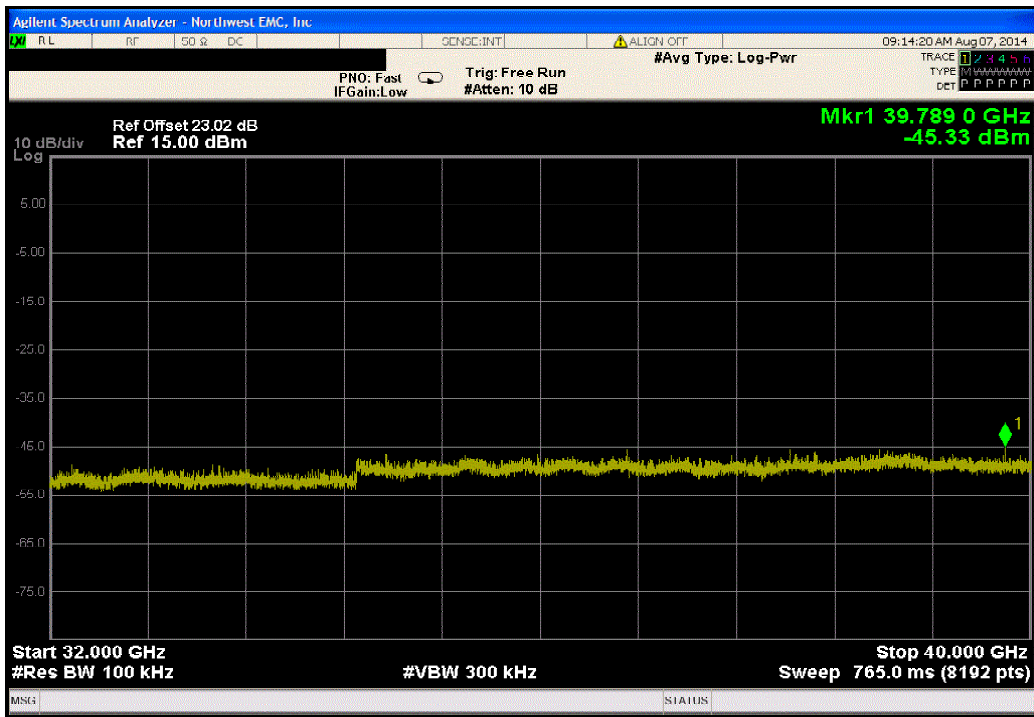

Port 1, 802.11(n) MCS7 - UNII, Mid Channel 157, 5785 MHz			
Frequency Range	Value (dBc)	Limit ≤ (dBc)	Result
32 GHz - 40 GHz	-47.88	-20	Pass