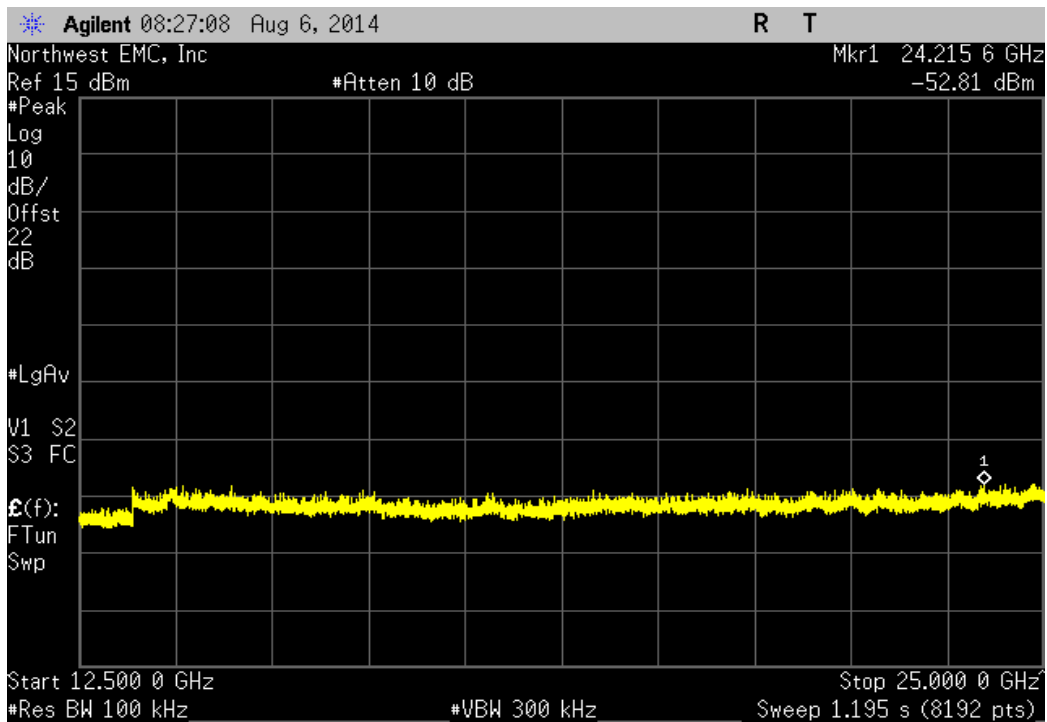

**SPURIOUS CONDUCTED
EMISSIONS**

Testing was performed using the mode(s) of operation and configuration(s) noted within the report. The individuals and/or the organization requesting the test provided the modes, configurations and settings used to complete the evaluation. The actual test parameters are specified in the test data, this includes items such as investigated frequency range (scanned) and test levels. The testing methods and performance specifications, as well as the test site used for the evaluation are indicated in the test data.

TEST DESCRIPTION

The spurious RF conducted emissions were measured with the EUT set to low, medium and high transmit frequencies. The measurements were made using a direct connection between the RF output of the EUT and the spectrum analyzer. The EUT was transmitting at the data rate(s) listed in the datasheet. For each transmit frequency, the spectrum was scanned throughout the specified frequency range.

Port 1, 802.11(g) 54 Mbps, Low Channel 1, 2412 MHz			
Frequency Range	Value (dBc)	Limit ≤ (dBc)	Result
12.5 GHz - 25 GHz	-49.09	-20	Pass

Port 1, 802.11(g) 54 Mbps, Mid Channel 6, 2437 MHz			
Frequency Range	Value (dBc)	Limit ≤ (dBc)	Result
Fundamental	N/A	N/A	N/A

Port 1, 802.11(g) 54 Mbps, Mid Channel 6, 2437 MHz			
Frequency Range	Value (dBc)	Limit ≤ (dBc)	Result
30 MHz - 12.5 GHz	-41.12	-20	Pass

Port 1, 802.11(g) 54 Mbps, Mid Channel 6, 2437 MHz			
Frequency Range	Value (dBc)	Limit ≤ (dBc)	Result
12.5 GHz - 25 GHz	-50.13	-20	Pass