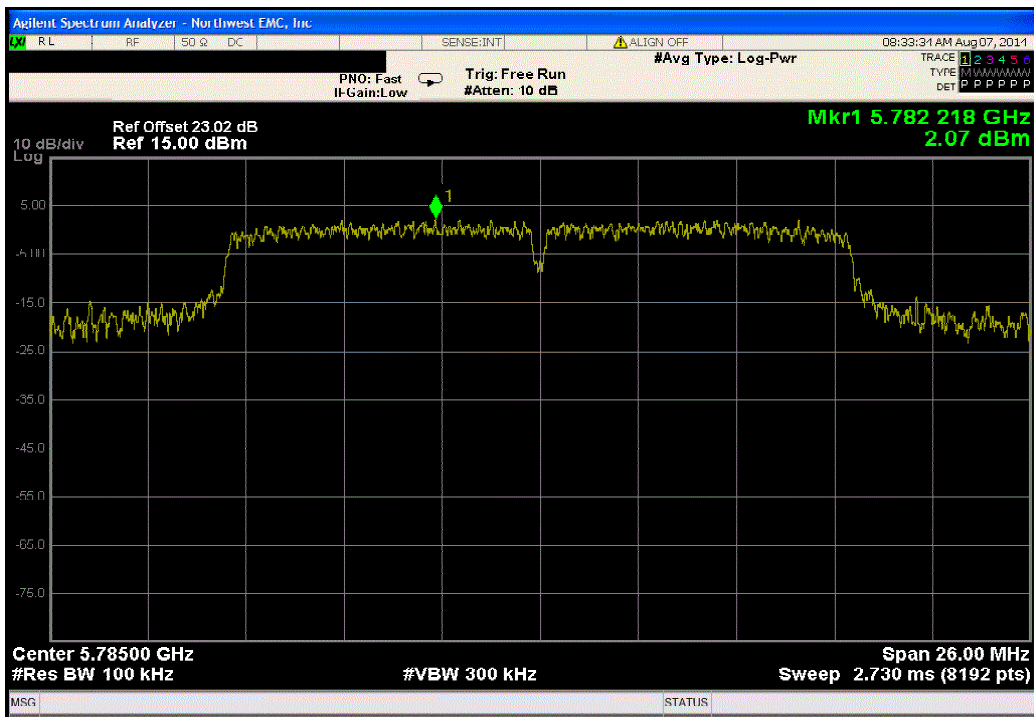

Port 1, 802.11(a) 36 Mbps, Low Channel 149, 5745 MHz			
Frequency Range	Value (dBc)	Limit ≤ (dBc)	Result
12.5 GHz - 25 GHz	-29.8	-20	Pass

Port 1, 802.11(a) 36 Mbps, Low Channel 149, 5745 MHz			
Frequency Range	Value (dBc)	Limit ≤ (dBc)	Result
25 GHz - 32 GHz	-51.38	-20	Pass

Port 1, 802.11(a) 36 Mbps, Low Channel 149, 5745 MHz			
Frequency Range	Value (dBc)	Limit ≤ (dBc)	Result
32 GHz - 40 GHz	-47.48	-20	Pass

Port 1, 802.11(a) 36 Mbps, Mid Channel 157, 5785 MHz			
Frequency Range	Value (dBc)	Limit ≤ (dBc)	Result
Fundamental	N/A	N/A	N/A