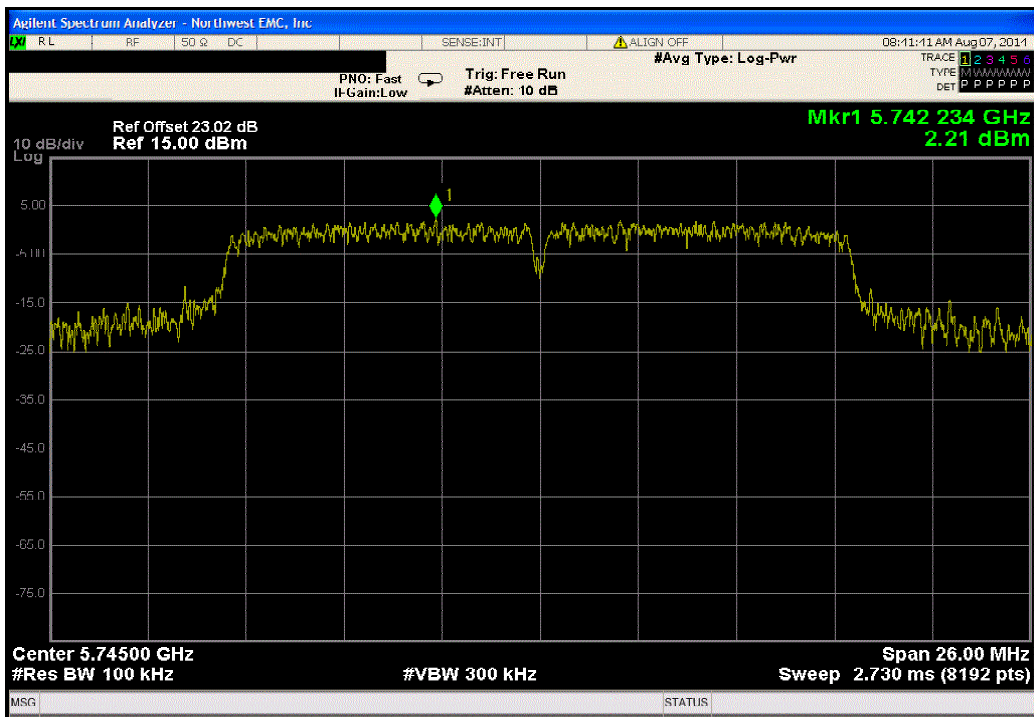

Port 1, 802.11(a) 36 Mbps, High Channel 165, 5825 MHz			
Frequency Range	Value (dBc)	Limit ≤ (dBc)	Result
12.5 GHz - 25 GHz	-30.88	-20	Pass

Port 1, 802.11(a) 36 Mbps, High Channel 165, 5825 MHz			
Frequency Range	Value (dBc)	Limit ≤ (dBc)	Result
25 GHz - 32 GHz	-51.77	-20	Pass

Port 1, 802.11(a) 36 Mbps, High Channel 165, 5825 MHz			
Frequency Range	Value (dBc)	Limit ≤ (dBc)	Result
32 GHz - 40 GHz	-47.59	-20	Pass

Port 1, 802.11(a) 54 Mbps, Low Channel 149, 5745 MHz			
Frequency Range	Value (dBc)	Limit ≤ (dBc)	Result
Fundamental	N/A	N/A	N/A