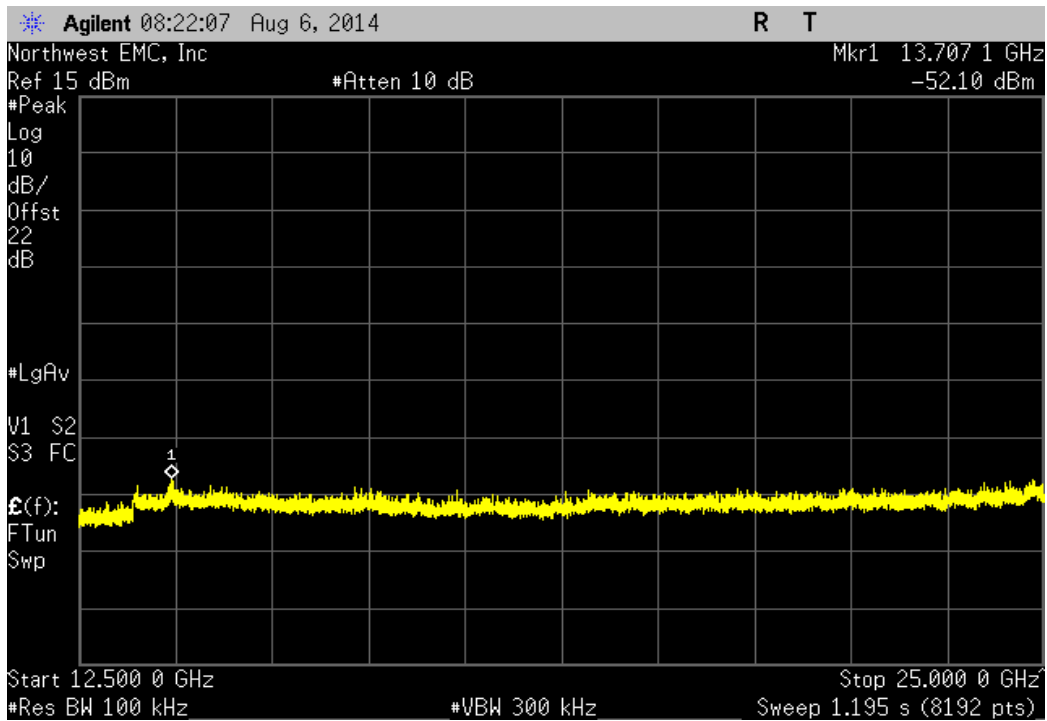

Port 1, 802.11(g) 54 Mbps, Low Channel 1, 2412 MHz			
Frequency Range	Value (dBc)	Limit ≤ (dBc)	Result
12.5 GHz - 25 GHz	-49.09	-20	Pass