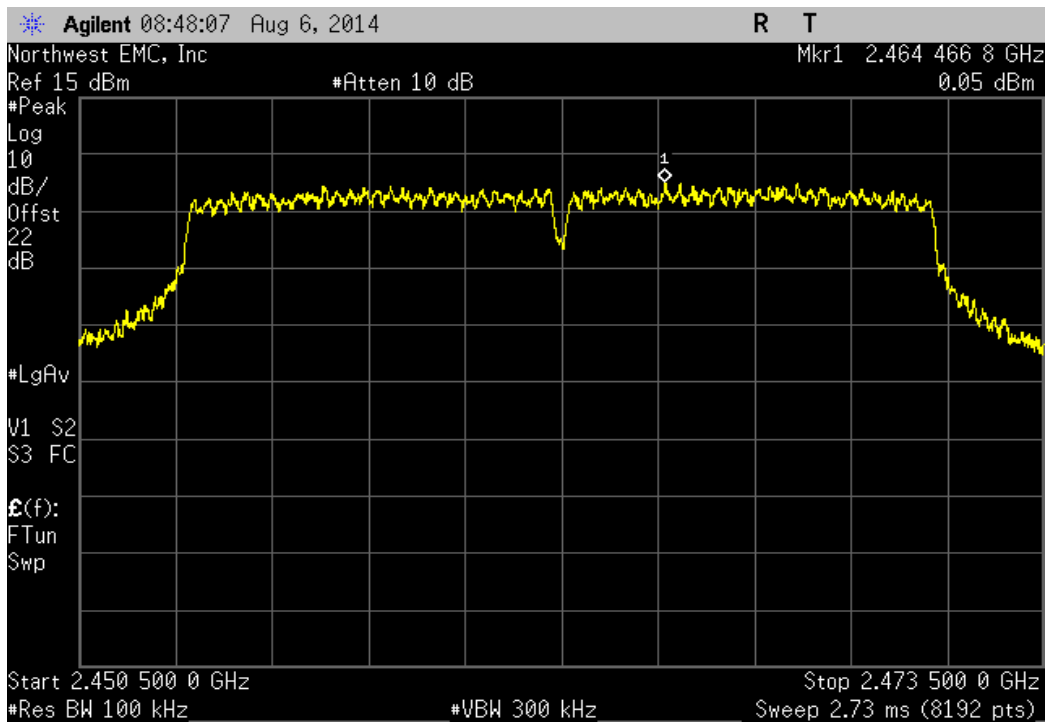

Port 1, 802.11(n) MCS0, High Channel 11, 2462 MHz				
Frequency Range	Value (dBc)	Limit ≤ (dBc)	Result	
Fundamental	N/A	N/A	N/A