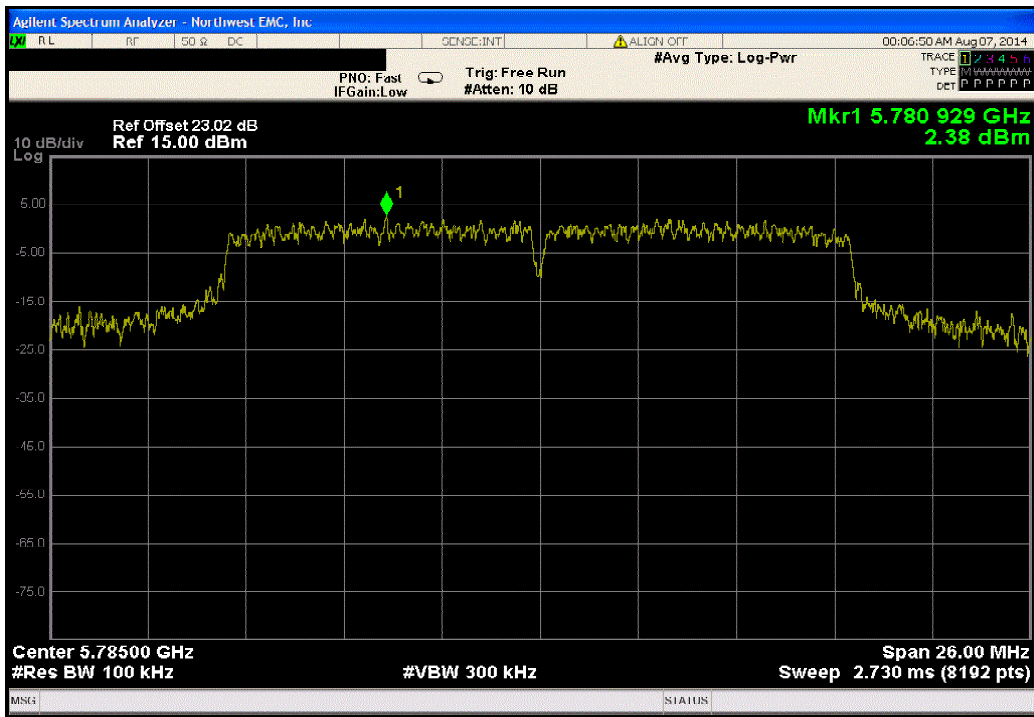

Port 1, 802.11(a) 6 Mbps, Mid Channel 157, 5785 MHz			
Frequency Range	Value (dBc)	Limit ≤ (dBc)	Result
Fundamental	N/A	N/A	N/A