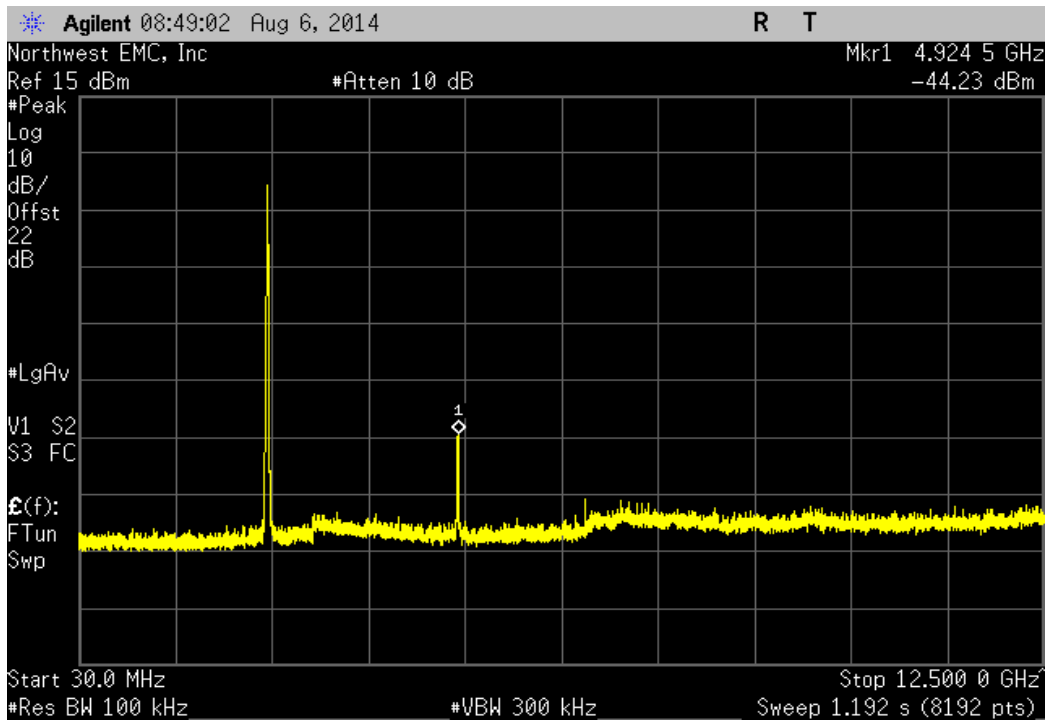

Port 1, 802.11(n) MCS0, High Channel 11, 2462 MHz			
Frequency Range	Value (dBc)	Limit ≤ (dBc)	Result
30 MHz - 12.5 GHz	-44.28	-20	Pass