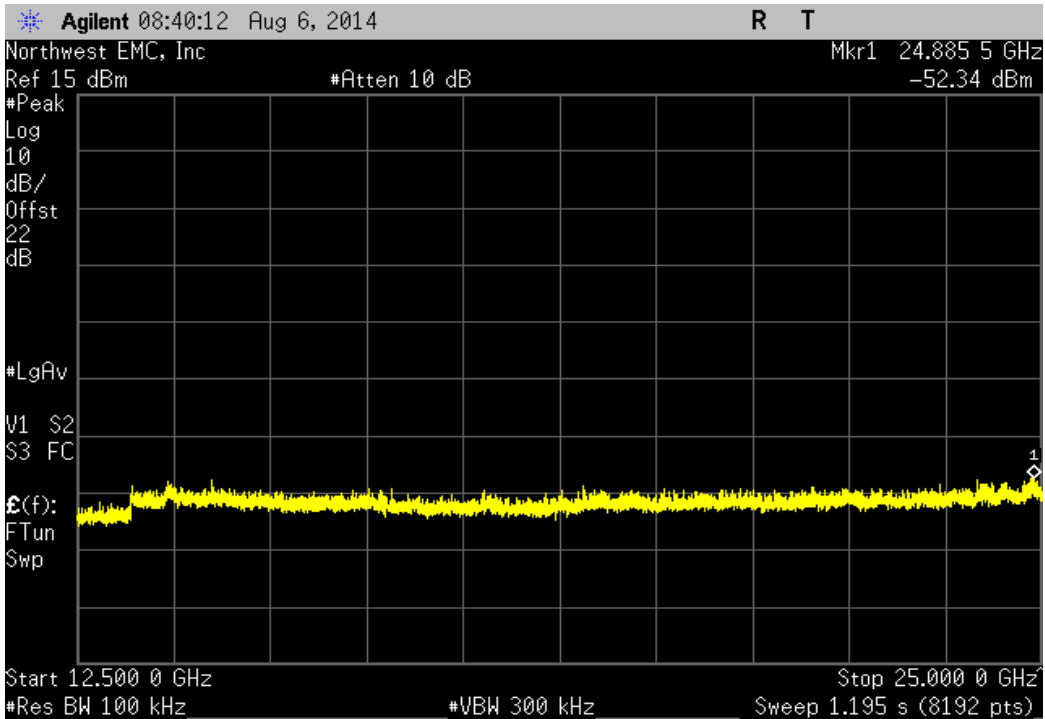

Port 1, 802.11(n) MCS0, Low Channel 1, 2412 MHz				
Frequency Range	Value (dBc)	Limit ≤ (dBc)	Result	
12.5 GHz - 25 GHz	-51.32	-20	Pass