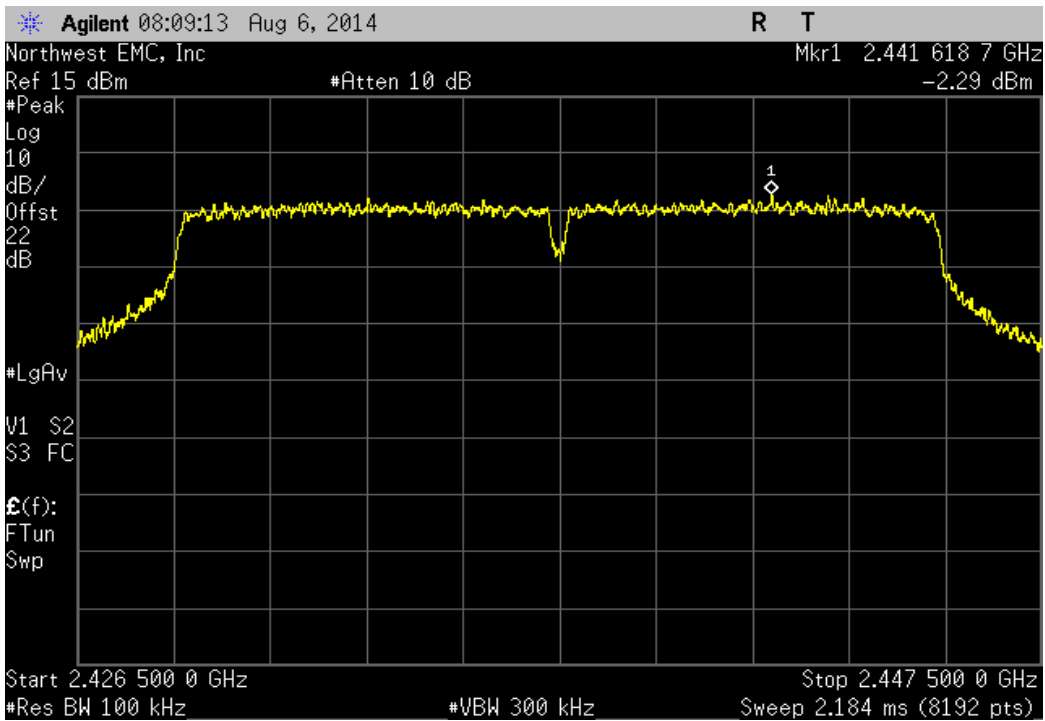

Port 1, 802.11(g) 36 Mbps, Mid Channel 6, 2437 MHz				
Frequency Range	Value (dBc)	Limit ≤ (dBc)	Result	
Fundamental	N/A	N/A	N/A