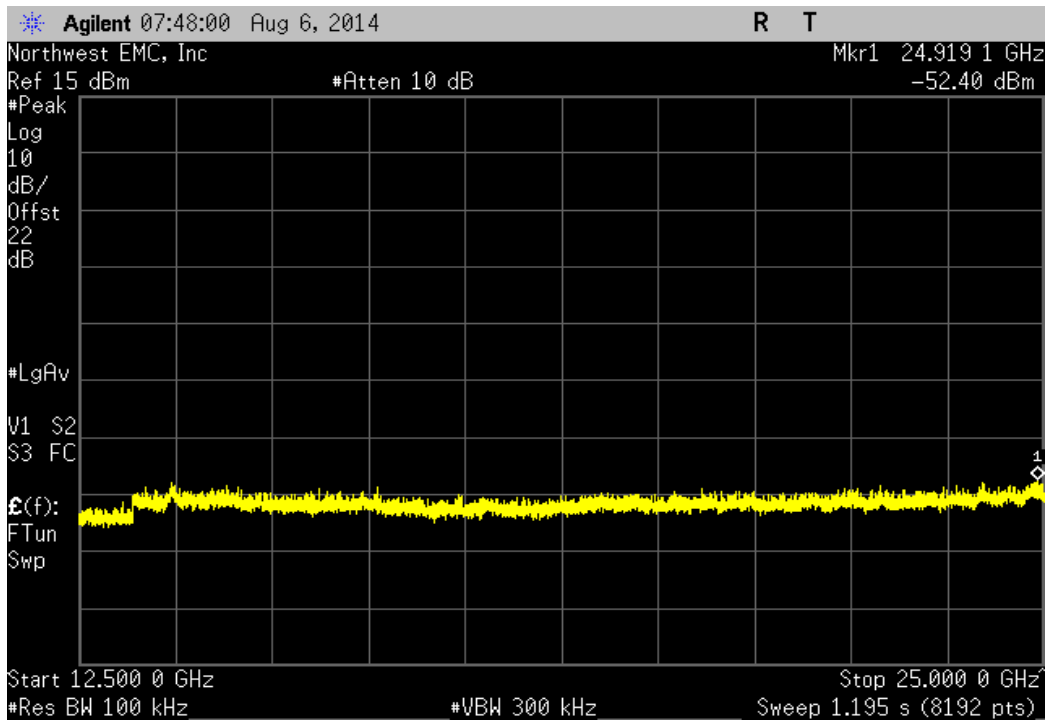

Port 1, 802.11(g) 6 Mbps, Low Channel 1, 2412 MHz			
Frequency Range	Value (dBc)	Limit ≤ (dBc)	Result
12.5 GHz - 25 GHz	-53.35	-20	Pass