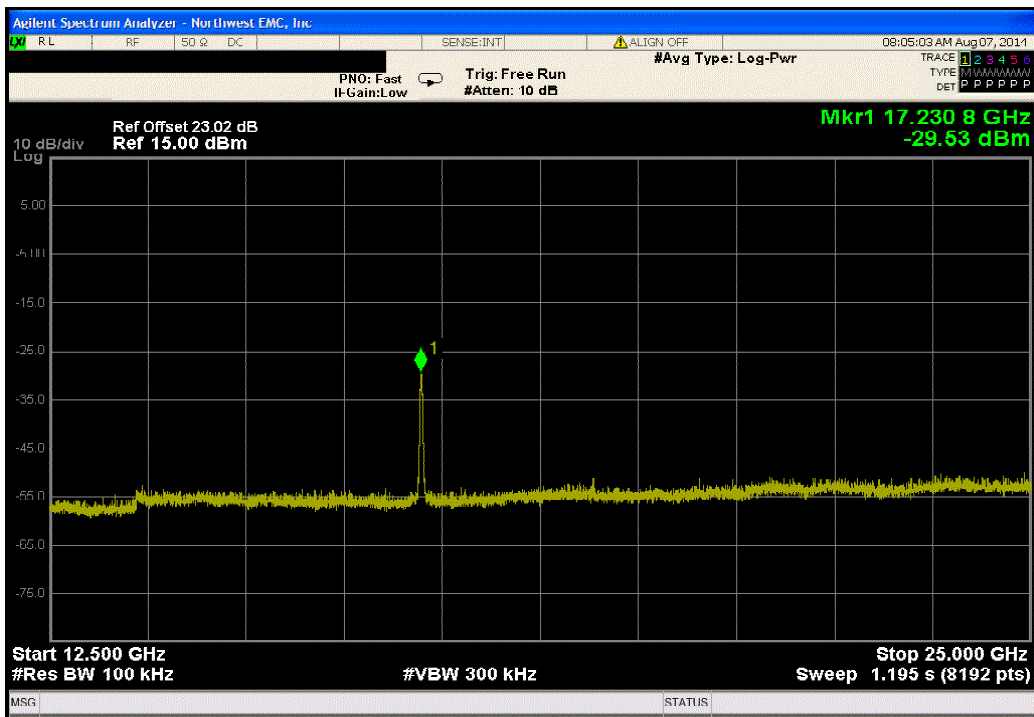

Port 1, 802.11(n) MCS7, High Channel 11, 2462 MHz			
Frequency Range	Value (dBc)	Limit ≤ (dBc)	Result
12.5 GHz - 25 GHz	-51.47	-20	Pass

Port 1, 802.11(a) 6 Mbps, Low Channel 149, 5745 MHz			
Frequency Range	Value (dBc)	Limit ≤ (dBc)	Result
Fundamental	N/A	N/A	N/A

Port 1, 802.11(a) 6 Mbps, Low Channel 149, 5745 MHz			
Frequency Range	Value (dBc)	Limit ≤ (dBc)	Result
30 MHz - 12.5 GHz	-35.87	-20	Pass

Port 1, 802.11(a) 6 Mbps, Low Channel 149, 5745 MHz			
Frequency Range	Value (dBc)	Limit ≤ (dBc)	Result
12.5 GHz - 25 GHz	-30.26	-20	Pass