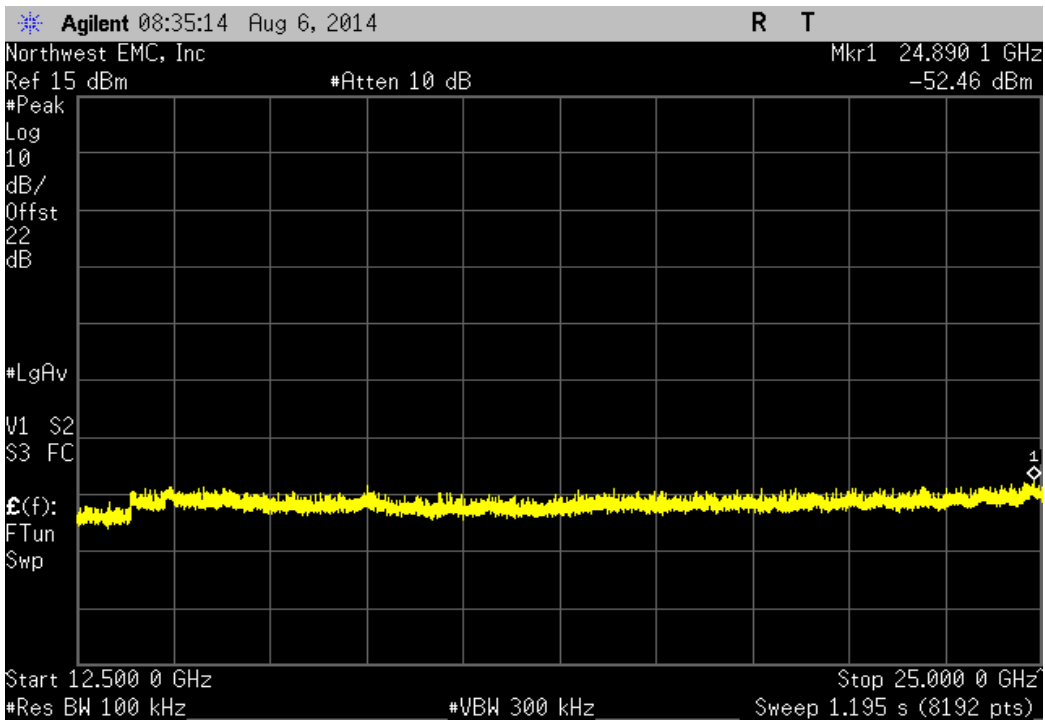

Port 1, 802.11(g) 54 Mbps, High Channel 11, 2462 MHz				
Frequency Range	Value (dBc)	Limit ≤ (dBc)	Result	
12.5 GHz - 25 GHz	-50.1	-20	Pass