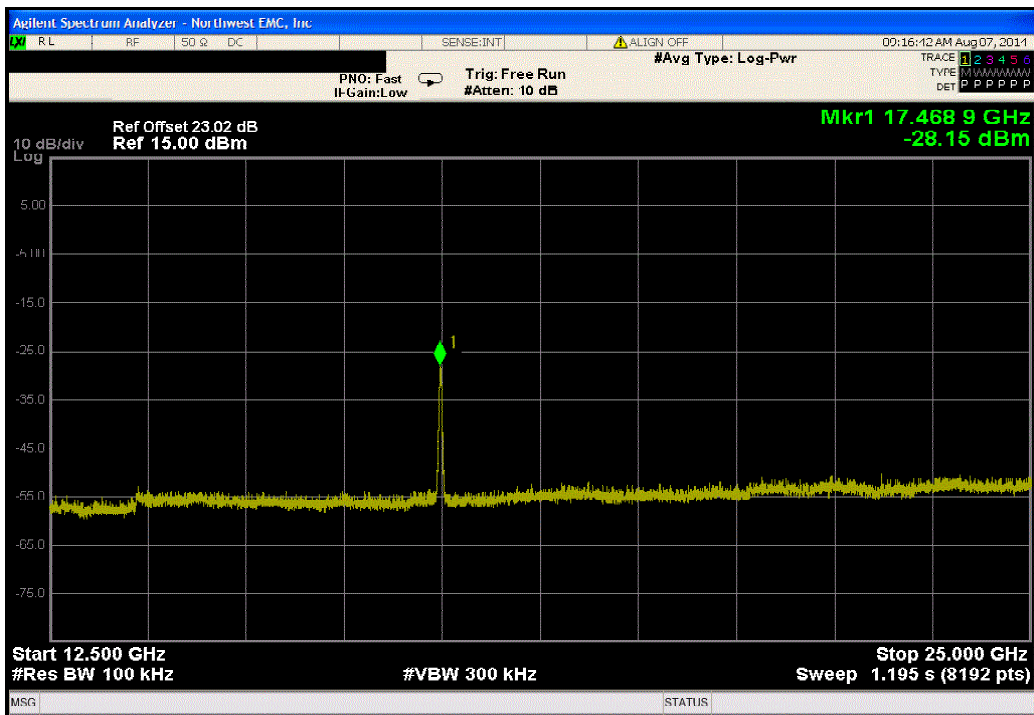

Port 1, 802.11(n) MCS7 - UNII, High Channel 165, 5825 MHz			
Frequency Range	Value (dBc)	Limit ≤ (dBc)	Result
12.5 GHz - 25 GHz	-30.88	-20	Pass