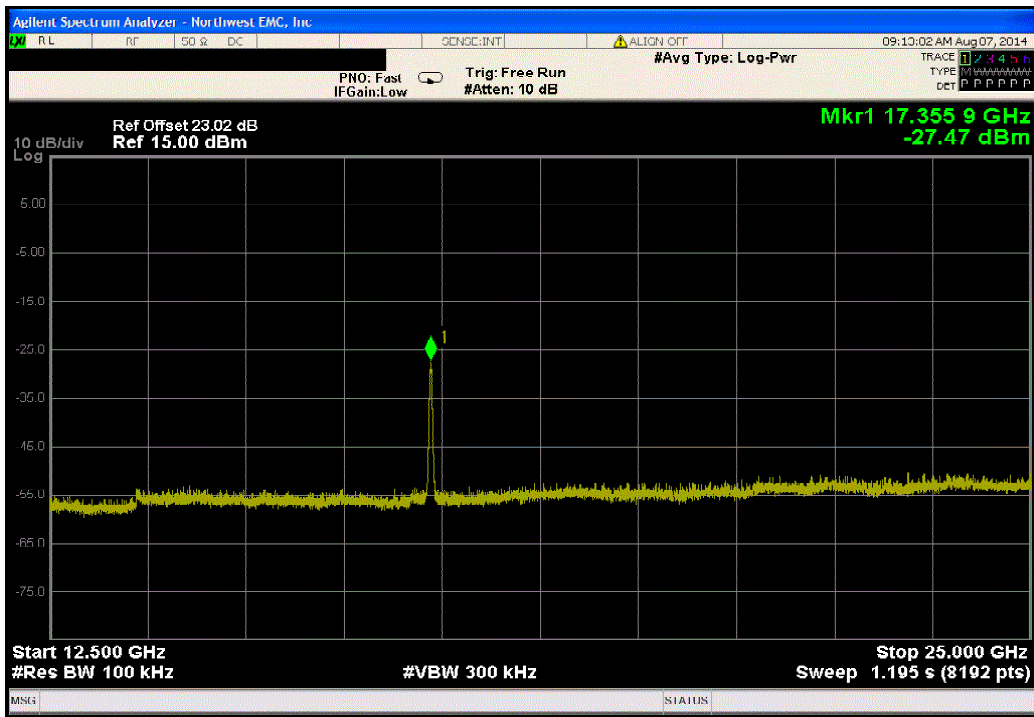

Port 1, 802.11(n) MCS7 - UNII, Mid Channel 157, 5785 MHz			
Frequency Range	Value (dBc)	Limit ≤ (dBc)	Result
12.5 GHz - 25 GHz	-30.01	-20	Pass