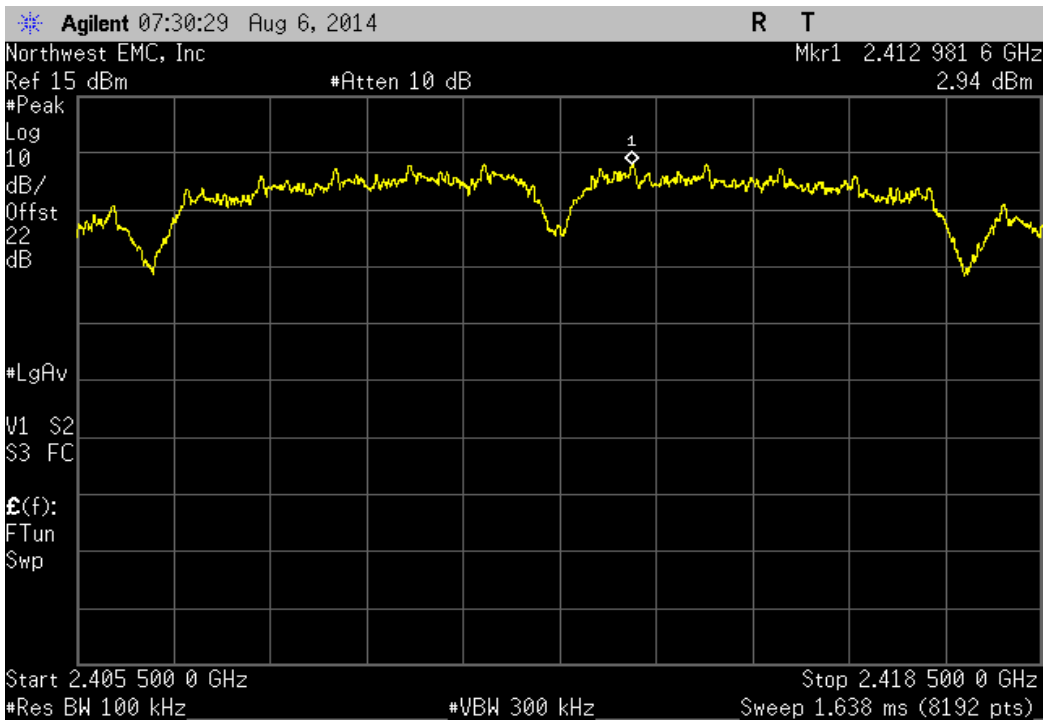

Port 1, 802.11(b) 1 Mbps, Low Channel 1, 2412 MHz				
Frequency Range	Value (dBc)	Limit ≤ (dBc)	Result	
Fundamental	N/A	N/A	N/A