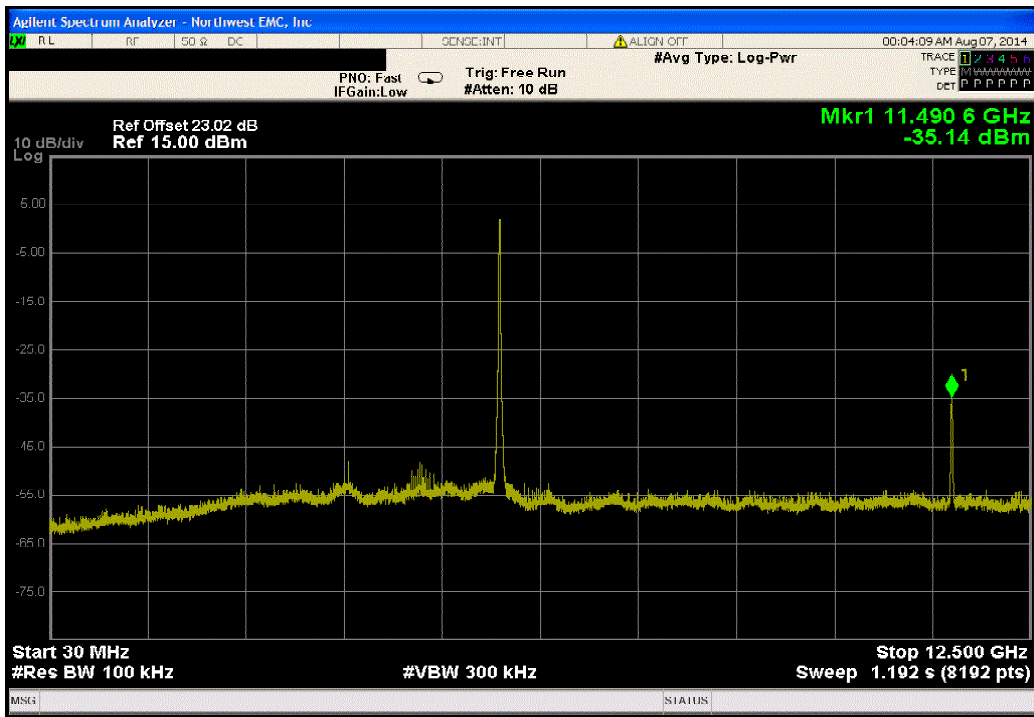

Port 1, 802.11(a) 6 Mbps, Low Channel 149, 5745 MHz			
Frequency Range	Value (dBc)	Limit ≤ (dBc)	Result
30 MHz - 12.5 GHz	-35.87	-20	Pass