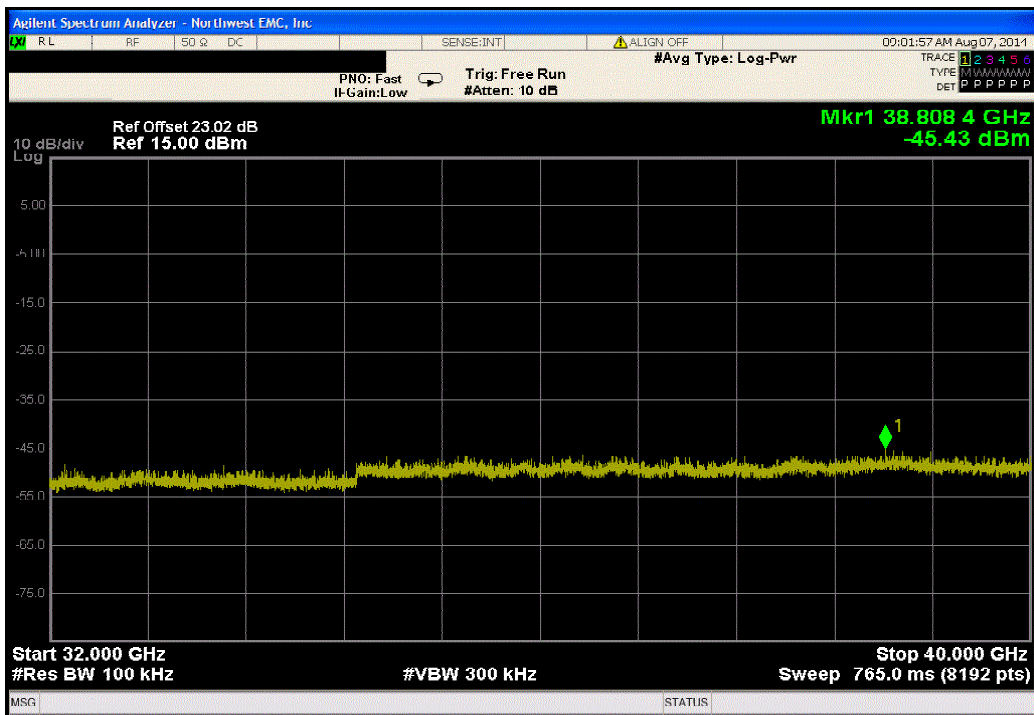

Port 1, 802.11(n) MCS0 - UNII, Mid Channel 157, 5785 MHz				
Frequency Range	Value (dBc)	Limit ≤ (dBc)	Result	
32 GHz - 40 GHz	-48.58	-20	Pass