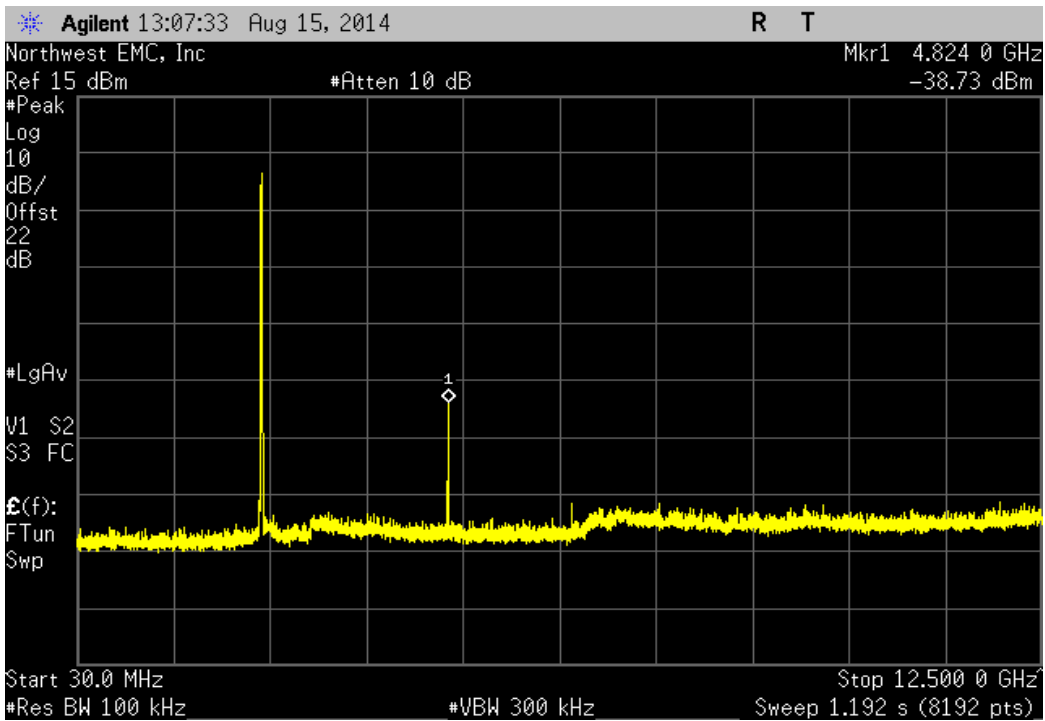

Port 1, 802.11(b) 11 Mbps, Low Channel 1, 2412 MHz			
Frequency Range	Value (dBc)	Limit ≤ (dBc)	Result
30 MHz - 12.5 GHz	-41.7	-20	Pass