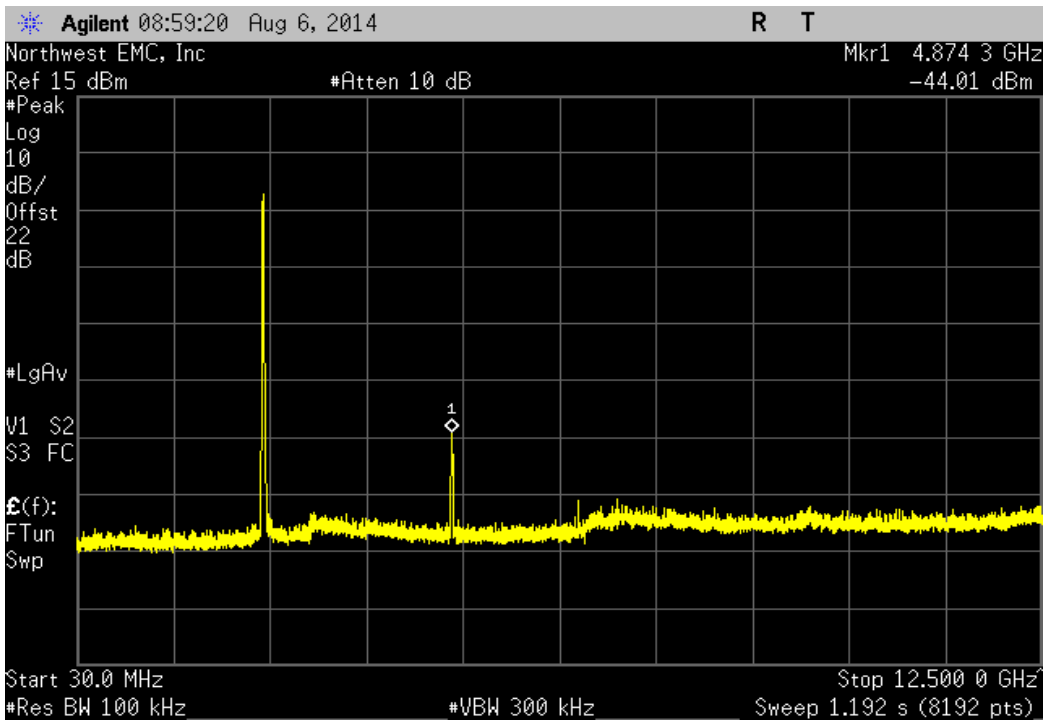

Port 1, 802.11(n) MCS7, Mid Channel 6, 2437 MHz			
Frequency Range	Value (dBc)	Limit ≤ (dBc)	Result
30 MHz - 12.5 GHz	-42.12	-20	Pass