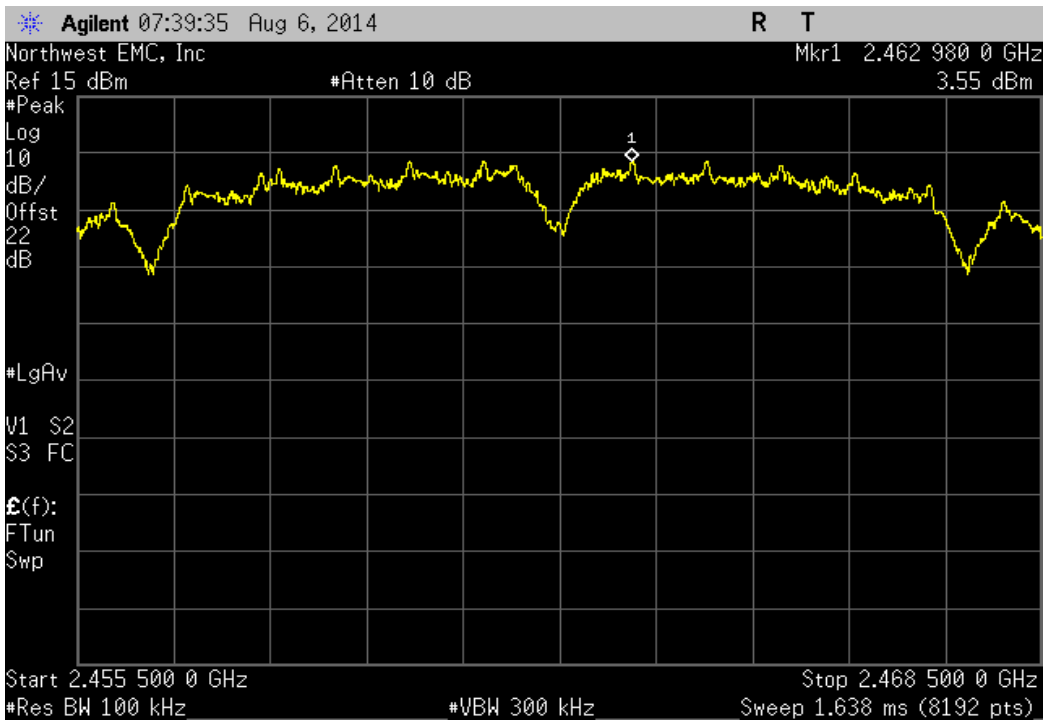

Port 1, 802.11(b) 1 Mbps, High Channel 11, 2462 MHz			
Frequency Range	Value (dBc)	Limit ≤ (dBc)	Result
Fundamental	N/A	N/A	N/A