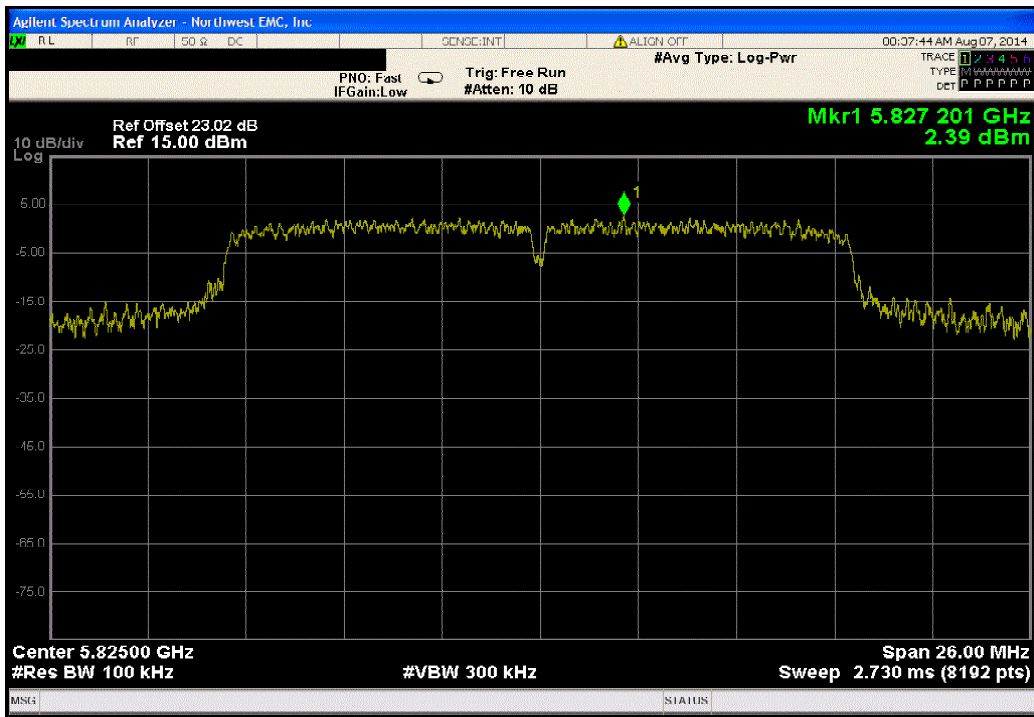

Port 1, 802.11(a) 36 Mbps, High Channel 165, 5825 MHz			
Frequency Range	Value (dBc)	Limit ≤ (dBc)	Result
Fundamental	N/A	N/A	N/A