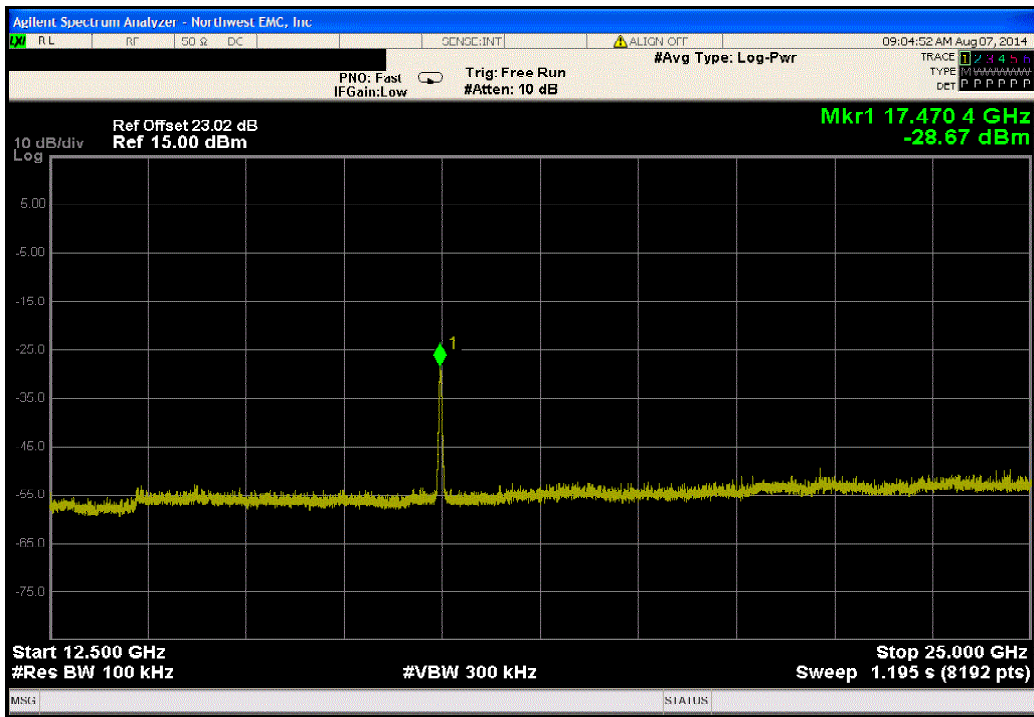

Port 1, 802.11(n) MCS0 - UNII, High Channel 165, 5825 MHz			
Frequency Range	Value (dBc)	Limit ≤ (dBc)	Result
12.5 GHz - 25 GHz	-32	-20	Pass