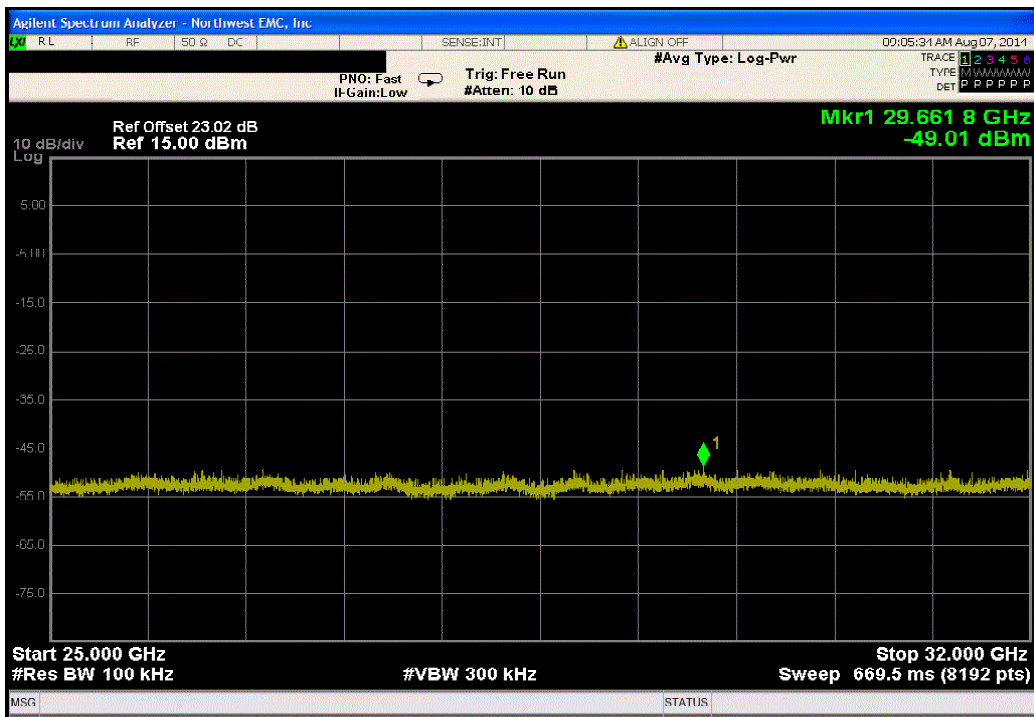

Port 1, 802.11(n) MCS0 - UNII, High Channel 165, 5825 MHz			
Frequency Range	Value (dBc)	Limit ≤ (dBc)	Result
25 GHz - 32 GHz	-52.34	-20	Pass