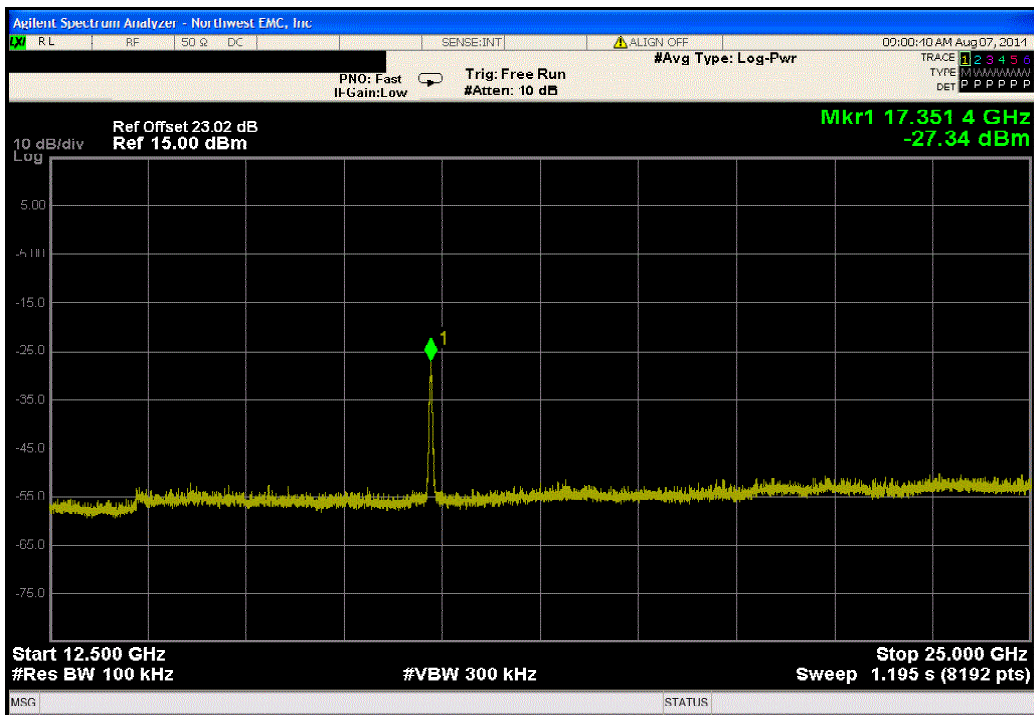

Port 1, 802.11(n) MCS0 - UNII, Mid Channel 157, 5785 MHz			
Frequency Range	Value (dBc)	Limit ≤ (dBc)	Result
12.5 GHz - 25 GHz	-30.49	-20	Pass