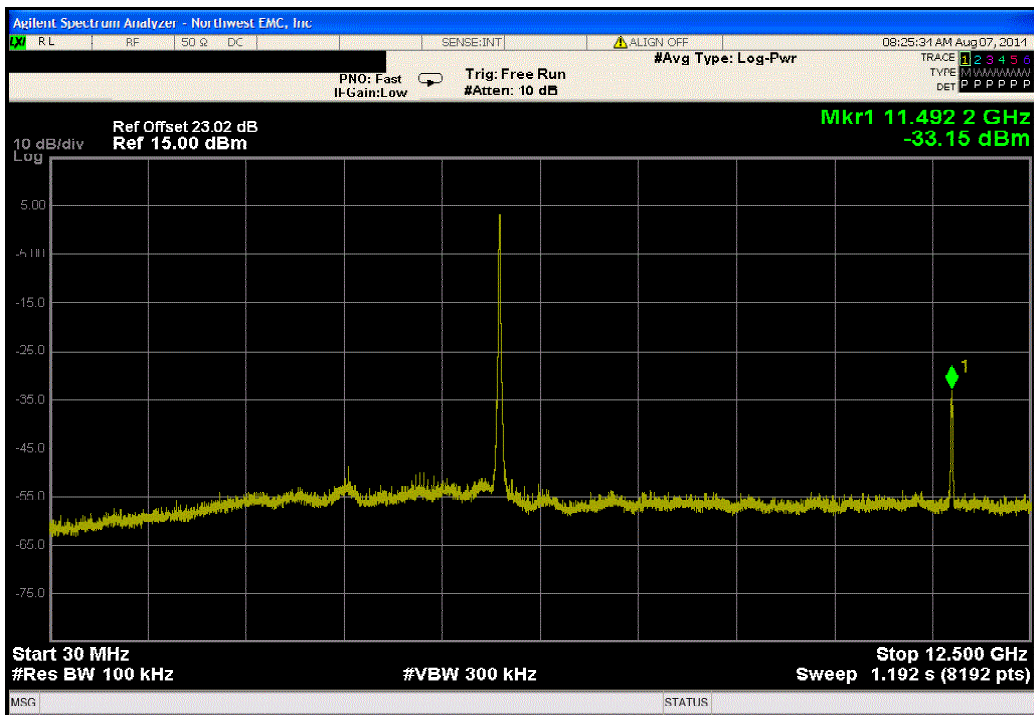

Port 1, 802.11(a) 36 Mbps, Low Channel 149, 5745 MHz			
Frequency Range	Value (dBc)	Limit ≤ (dBc)	Result
30 MHz - 12.5 GHz	-35.47	-20	Pass