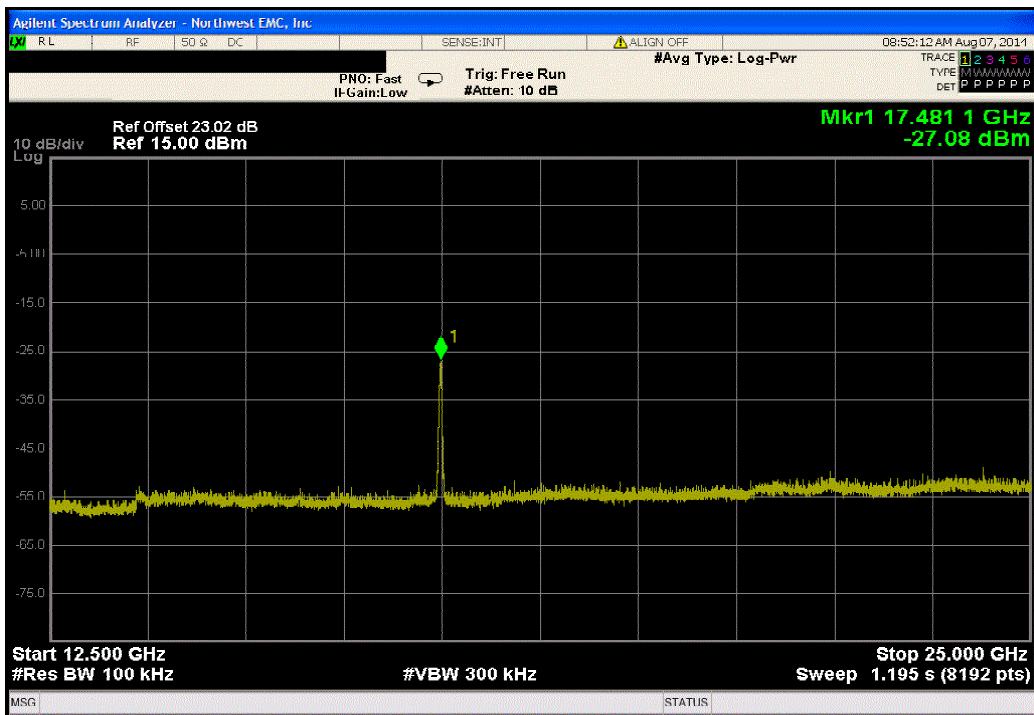

Port 1, 802.11(a) 54 Mbps, High Channel 165, 5825 MHz			
Frequency Range	Value (dBc)	Limit ≤ (dBc)	Result
12.5 GHz - 25 GHz	-29.98	-20	Pass