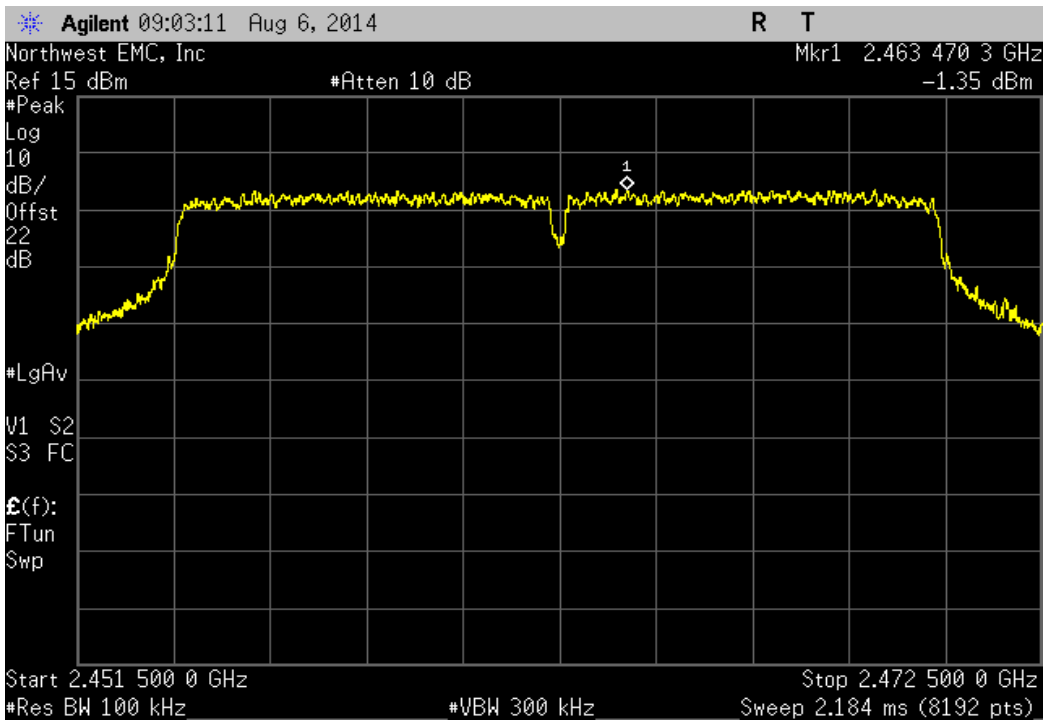

Port 1, 802.11(n) MCS7, High Channel 11, 2462 MHz			
Frequency Range	Value (dBc)	Limit ≤ (dBc)	Result
Fundamental	N/A	N/A	N/A