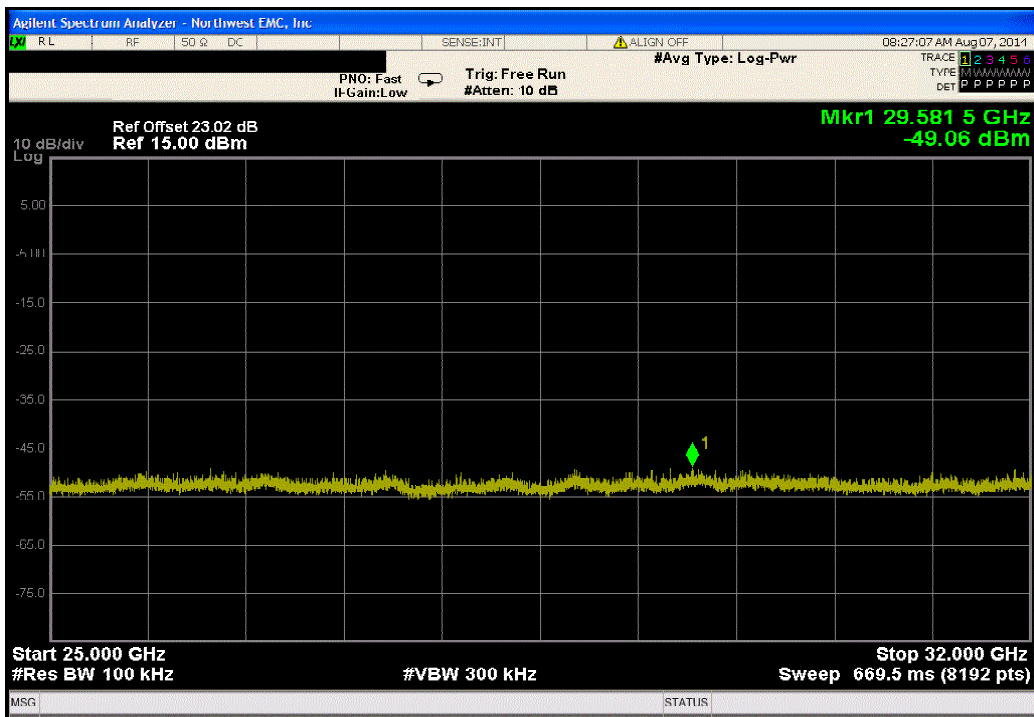

Port 1, 802.11(a) 6 Mbps, High Channel 165, 5825 MHz			
Frequency Range	Value (dBc)	Limit ≤ (dBc)	Result
30 MHz - 12.5 GHz	-36.79	-20	Pass

Port 1, 802.11(a) 6 Mbps, High Channel 165, 5825 MHz			
Frequency Range	Value (dBc)	Limit ≤ (dBc)	Result
12.5 GHz - 25 GHz	-31.76	-20	Pass

Port 1, 802.11(a) 36 Mbps, Low Channel 149, 5745 MHz			
Frequency Range	Value (dBc)	Limit ≤ (dBc)	Result
Fundamental	N/A	N/A	N/A

Port 1, 802.11(a) 36 Mbps, Low Channel 149, 5745 MHz			
Frequency Range	Value (dBc)	Limit ≤ (dBc)	Result
30 MHz - 12.5 GHz	-35.47	-20	Pass

Port 1, 802.11(a) 36 Mbps, Low Channel 149, 5745 MHz			
Frequency Range	Value (dBc)	Limit ≤ (dBc)	Result
12.5 GHz - 25 GHz	-29.8	-20	Pass

Port 1, 802.11(a) 36 Mbps, Low Channel 149, 5745 MHz			
Frequency Range	Value (dBc)	Limit ≤ (dBc)	Result
25 GHz - 32 GHz	-51.38	-20	Pass