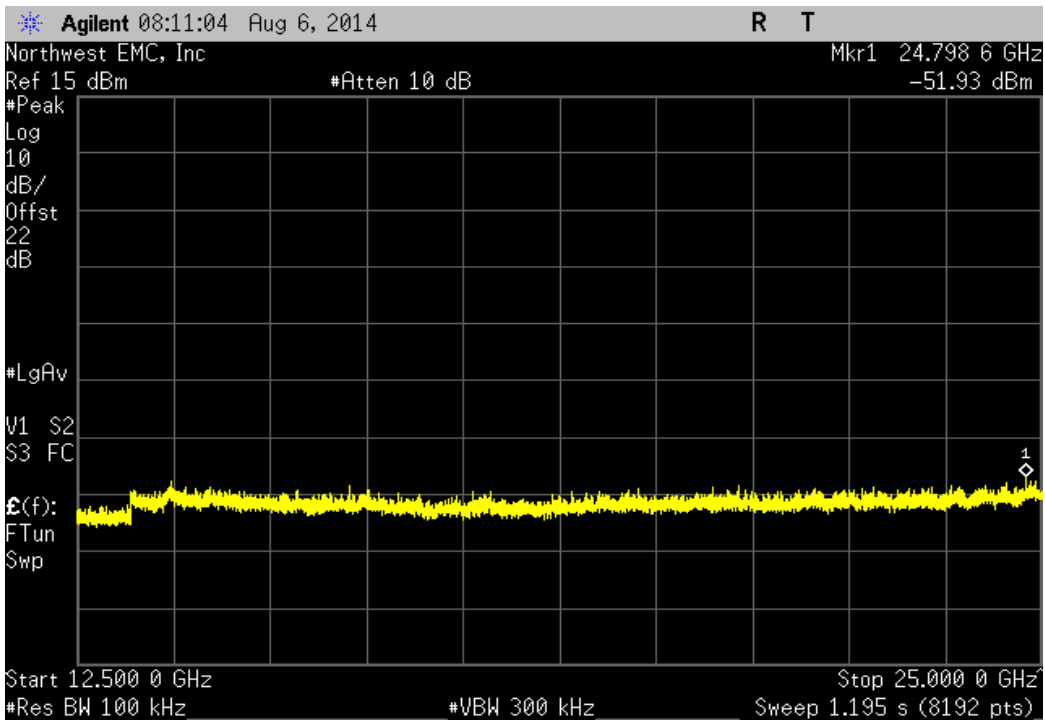

Port 1, 802.11(g) 36 Mbps, Mid Channel 6, 2437 MHz				
Frequency Range	Value (dBc)	Limit ≤ (dBc)	Result	
12.5 GHz - 25 GHz	-49.64	-20	Pass