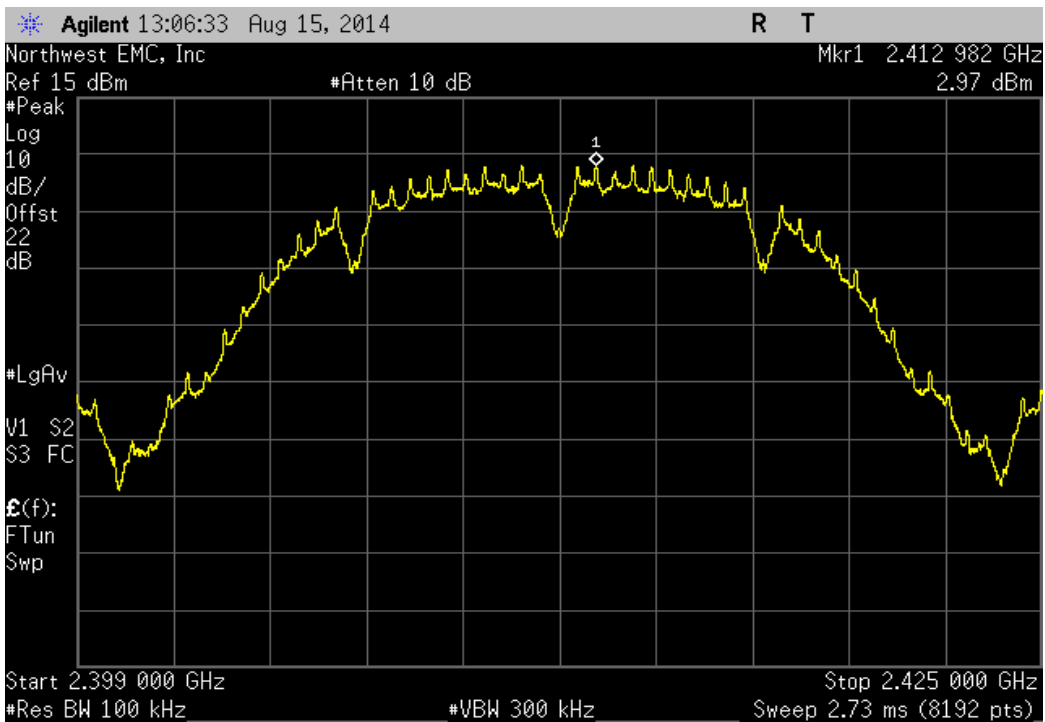

TEST DESCRIPTION

The spurious RF conducted emissions were measured with the EUT set to low, medium and high transmit frequencies. The measurements were made using a direct connection between the RF output of the EUT and the spectrum analyzer. The EUT was transmitting at the data rate(s) listed in the datasheet. For each transmit frequency, the spectrum was scanned throughout the specified frequency range.

Port 1, 802.11(b) 1 Mbps, Mid Channel 6, 2437 MHz				
Frequency Range	Value (dBc)	Limit ≤ (dBc)	Result	
30 MHz - 12.5 GHz	-47	-20	Pass	

Port 1, 802.11(b) 1 Mbps, Mid Channel 6, 2437 MHz				
Frequency Range	Value (dBc)	Limit ≤ (dBc)	Result	
12.5 GHz - 25 GHz	-54.96	-20	Pass	

Port 1, 802.11(b) 1 Mbps, High Channel 11, 2462 MHz			
Frequency Range	Value (dBc)	Limit ≤ (dBc)	Result
Fundamental	N/A	N/A	N/A

Port 1, 802.11(b) 1 Mbps, High Channel 11, 2462 MHz			
Frequency Range	Value (dBc)	Limit ≤ (dBc)	Result
30 MHz - 12.5 GHz	-46.73	-20	Pass

Port 1, 802.11(b) 1 Mbps, High Channel 11, 2462 MHz			
Frequency Range	Value (dBc)	Limit ≤ (dBc)	Result
12.5 GHz - 25 GHz	-55.62	-20	Pass

Port 1, 802.11(b) 11 Mbps, Low Channel 1, 2412 MHz			
Frequency Range	Value (dBc)	Limit ≤ (dBc)	Result
Fundamental	N/A	N/A	N/A