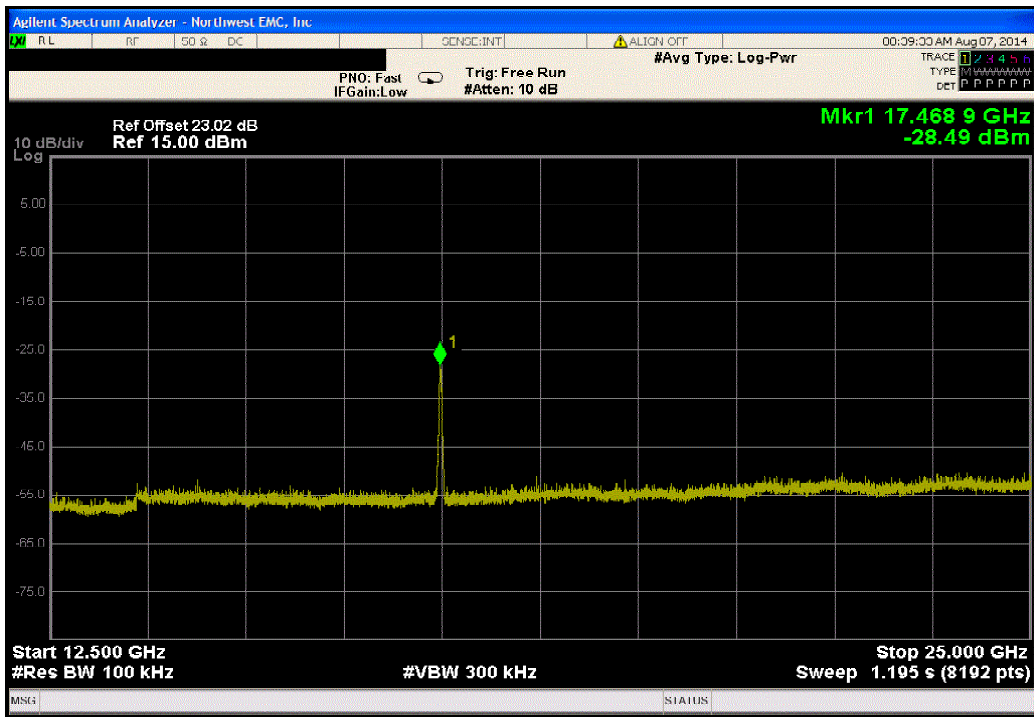

Port 1, 802.11(a) 36 Mbps, High Channel 165, 5825 MHz			
Frequency Range	Value (dBc)	Limit ≤ (dBc)	Result
12.5 GHz - 25 GHz	-30.88	-20	Pass