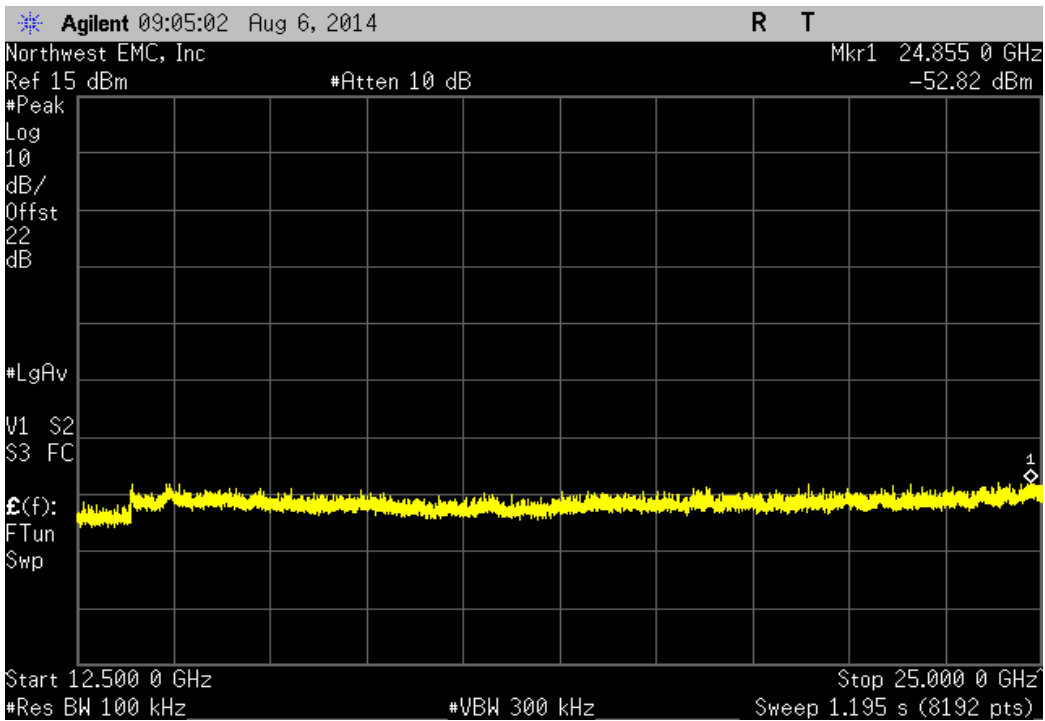

Port 1, 802.11(n) MCS7, High Channel 11, 2462 MHz			
Frequency Range	Value (dBc)	Limit ≤ (dBc)	Result
12.5 GHz - 25 GHz	-51.47	-20	Pass