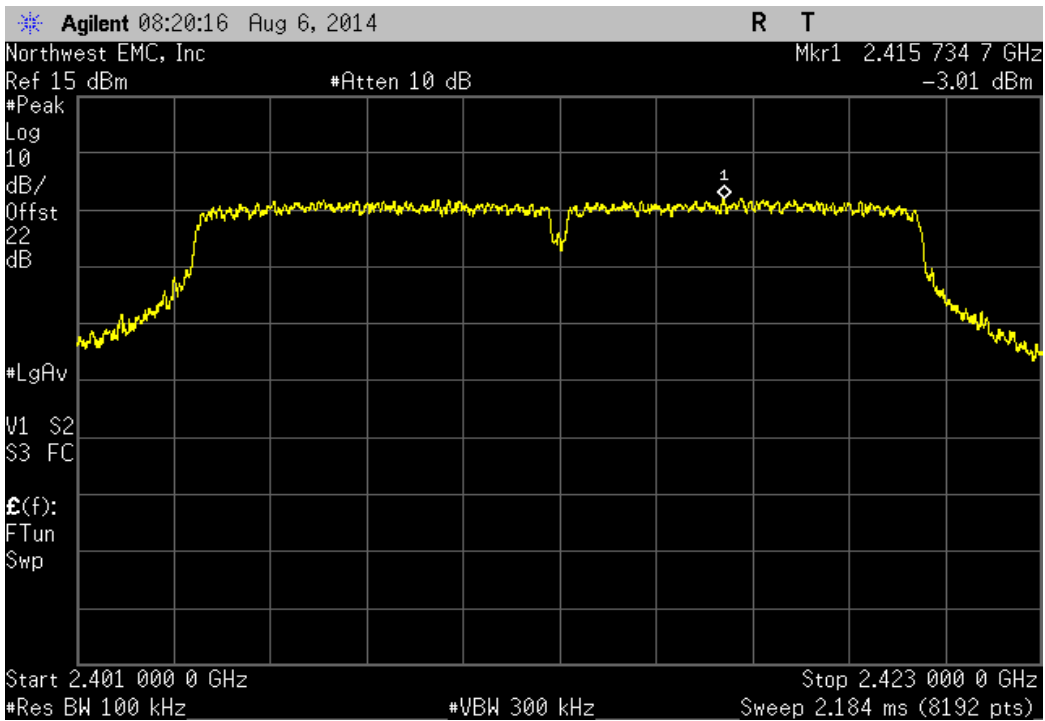

Port 1, 802.11(g) 54 Mbps, Low Channel 1, 2412 MHz				
Frequency Range	Value (dBc)	Limit ≤ (dBc)	Result	
Fundamental	N/A	N/A	N/A