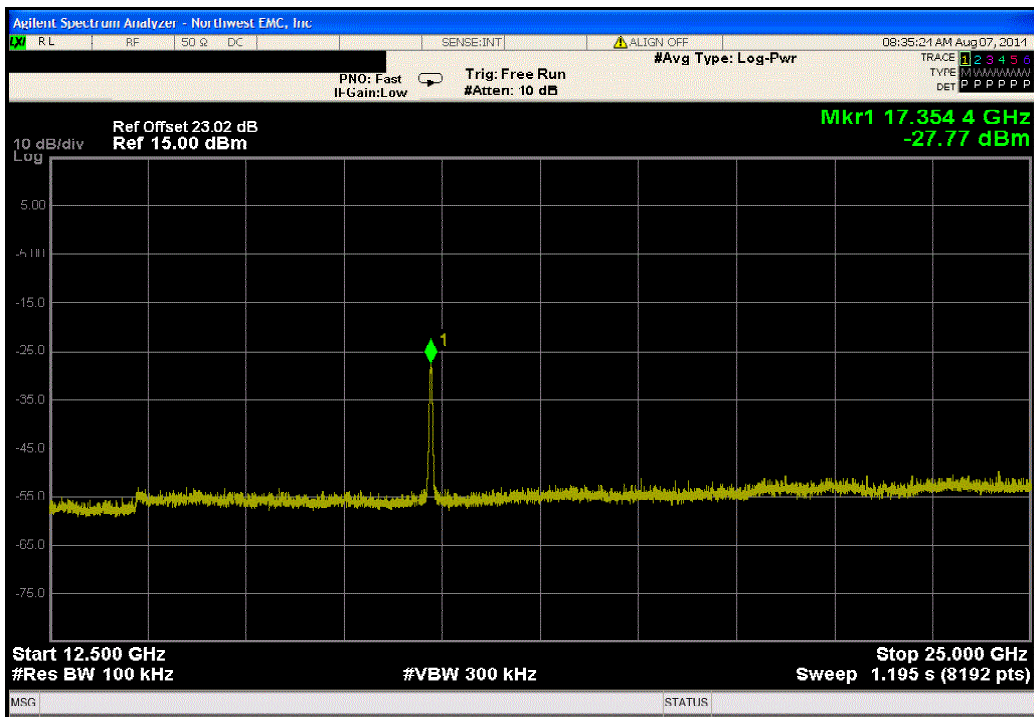

Port 1, 802.11(a) 36 Mbps, Mid Channel 157, 5785 MHz				
Frequency Range	Value (dBc)	Limit ≤ (dBc)	Result	
12.5 GHz - 25 GHz	-29.84	-20	Pass