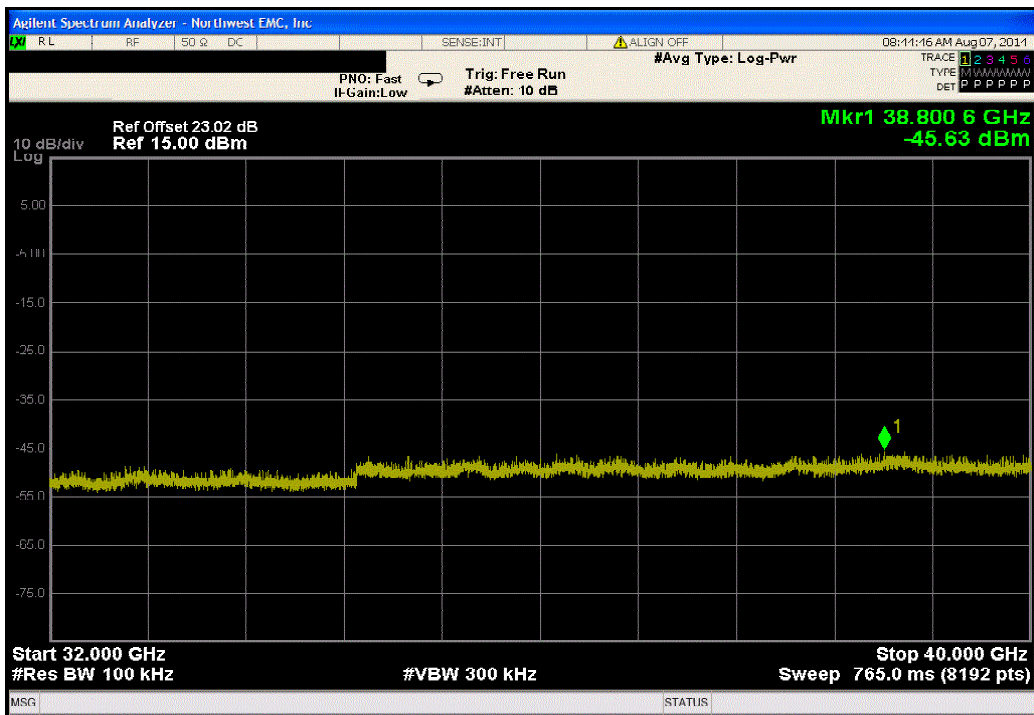

Port 1, 802.11(a) 54 Mbps, Low Channel 149, 5745 MHz			
Frequency Range	Value (dBc)	Limit ≤ (dBc)	Result
30 MHz - 12.5 GHz	-35.73	-20	Pass

Port 1, 802.11(a) 54 Mbps, Low Channel 149, 5745 MHz			
Frequency Range	Value (dBc)	Limit ≤ (dBc)	Result
12.5 GHz - 25 GHz	-30.29	-20	Pass

Port 1, 802.11(a) 54 Mbps, Low Channel 149, 5745 MHz				
Frequency Range	Value (dBc)	Limit ≤ (dBc)	Result	
25 GHz - 32 GHz	-51.03	-20	Pass	

Port 1, 802.11(a) 54 Mbps, Low Channel 149, 5745 MHz				
Frequency Range	Value (dBc)	Limit ≤ (dBc)	Result	
32 GHz - 40 GHz	-47.84	-20	Pass	