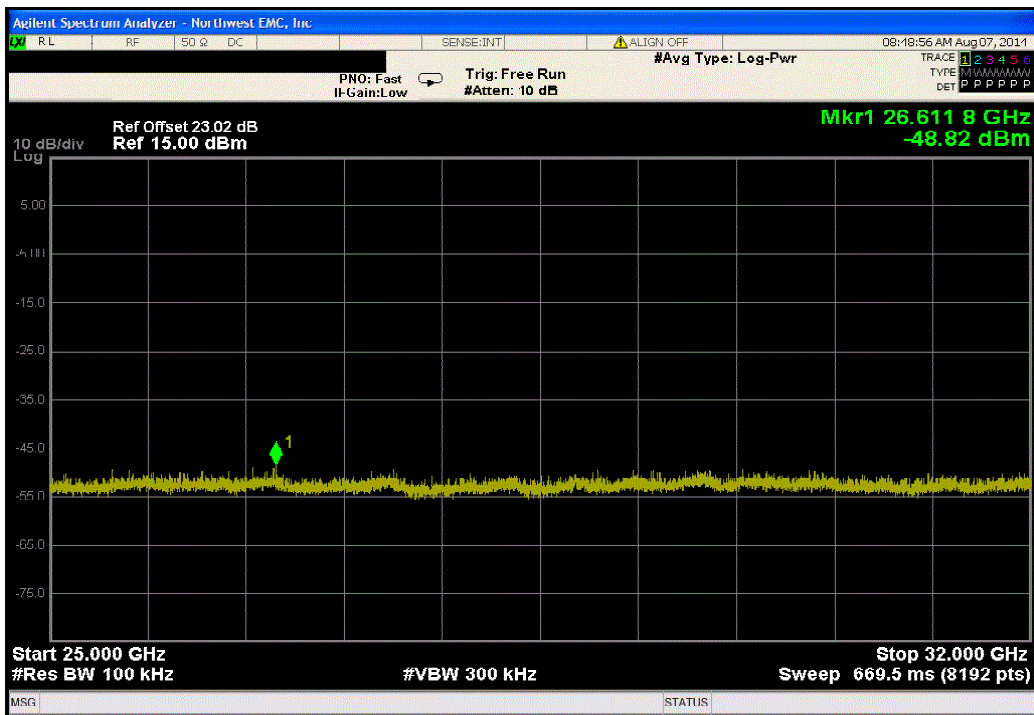

Port 1, 802.11(a) 54 Mbps, Mid Channel 157, 5785 MHz			
Frequency Range	Value (dBc)	Limit ≤ (dBc)	Result
25 GHz - 32 GHz	-52.02	-20	Pass