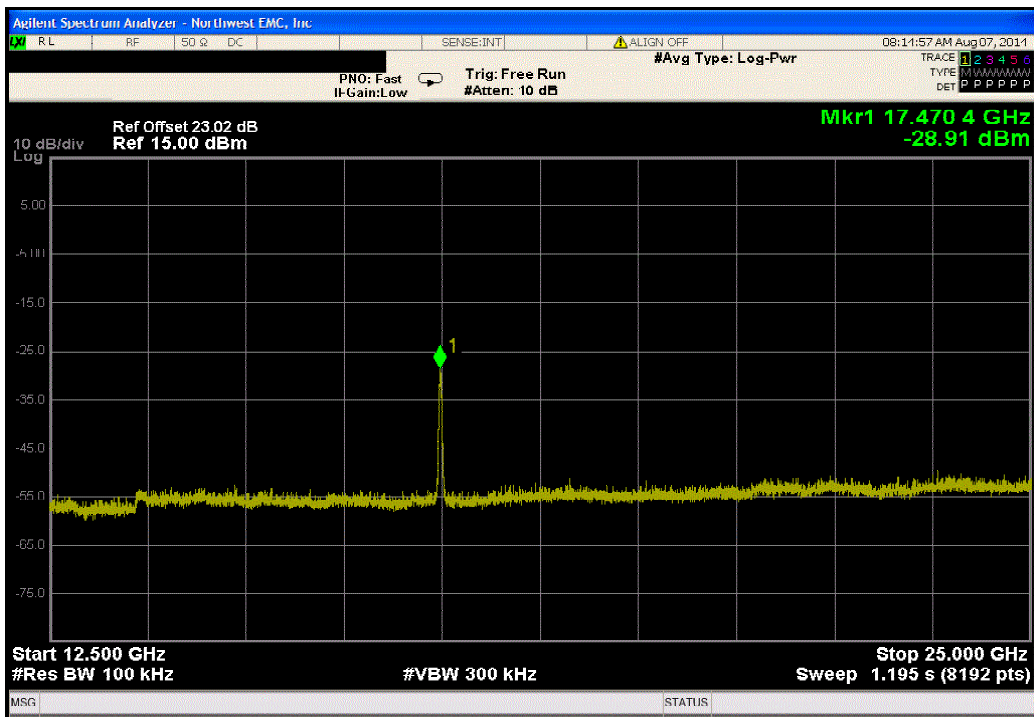

Port 1, 802.11(a) 6 Mbps, Mid Channel 157, 5785 MHz			
Frequency Range	Value (dBc)	Limit ≤ (dBc)	Result
32 GHz - 40 GHz	-48.15	-20	Pass

Port 1, 802.11(a) 6 Mbps, High Channel 165, 5825 MHz			
Frequency Range	Value (dBc)	Limit ≤ (dBc)	Result
Fundamental	N/A	N/A	N/A

Port 1, 802.11(a) 6 Mbps, High Channel 165, 5825 MHz			
Frequency Range	Value (dBc)	Limit ≤ (dBc)	Result
30 MHz - 12.5 GHz	-36.79	-20	Pass

Port 1, 802.11(a) 6 Mbps, High Channel 165, 5825 MHz			
Frequency Range	Value (dBc)	Limit ≤ (dBc)	Result
12.5 GHz - 25 GHz	-31.76	-20	Pass