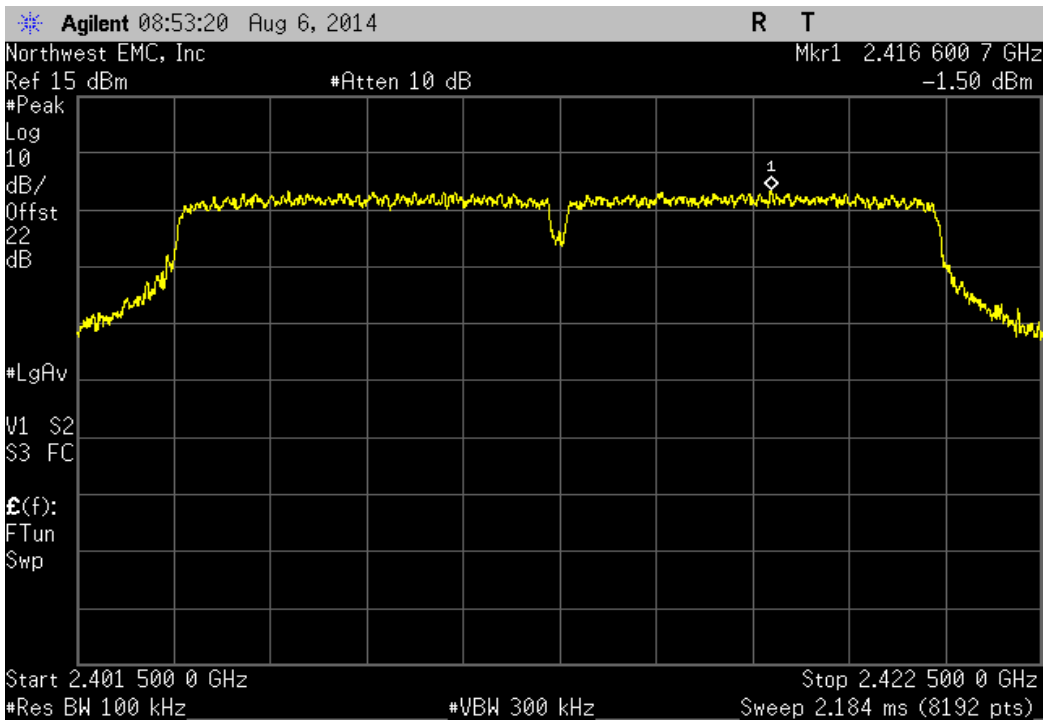

Port 1, 802.11(n) MCS7, Low Channel 1, 2412 MHz				
Frequency Range	Value (dBc)	Limit ≤ (dBc)	Result	
Fundamental	N/A	N/A	N/A