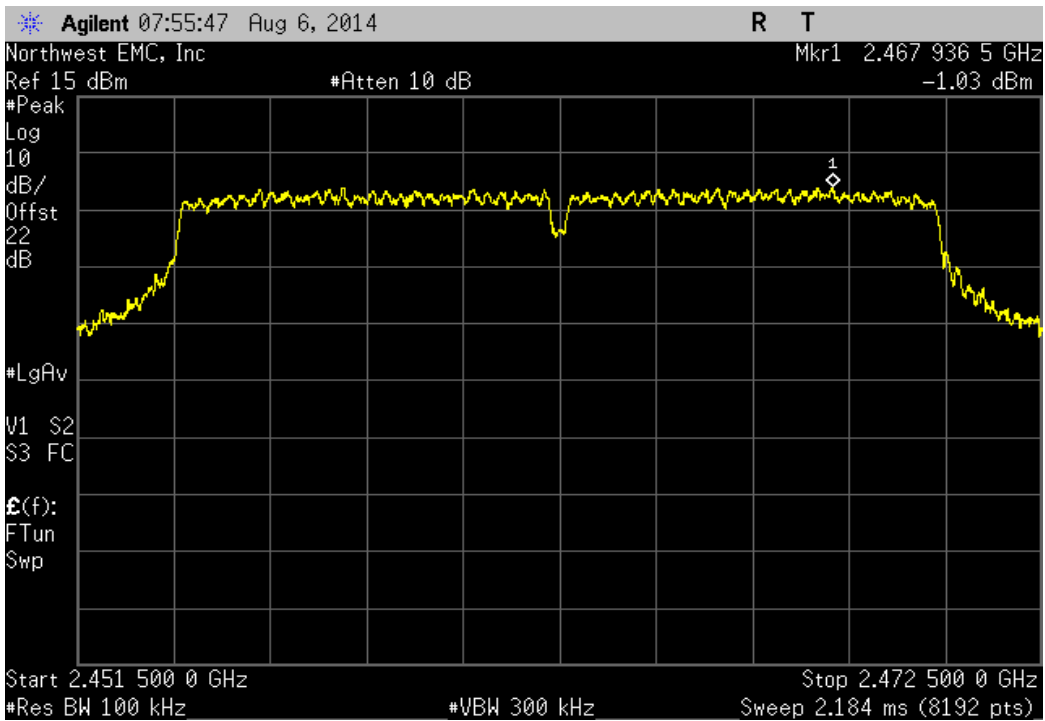

Port 1, 802.11(g) 6 Mbps, High Channel 11, 2462 MHz			
Frequency Range	Value (dBc)	Limit ≤ (dBc)	Result
Fundamental	N/A	N/A	N/A