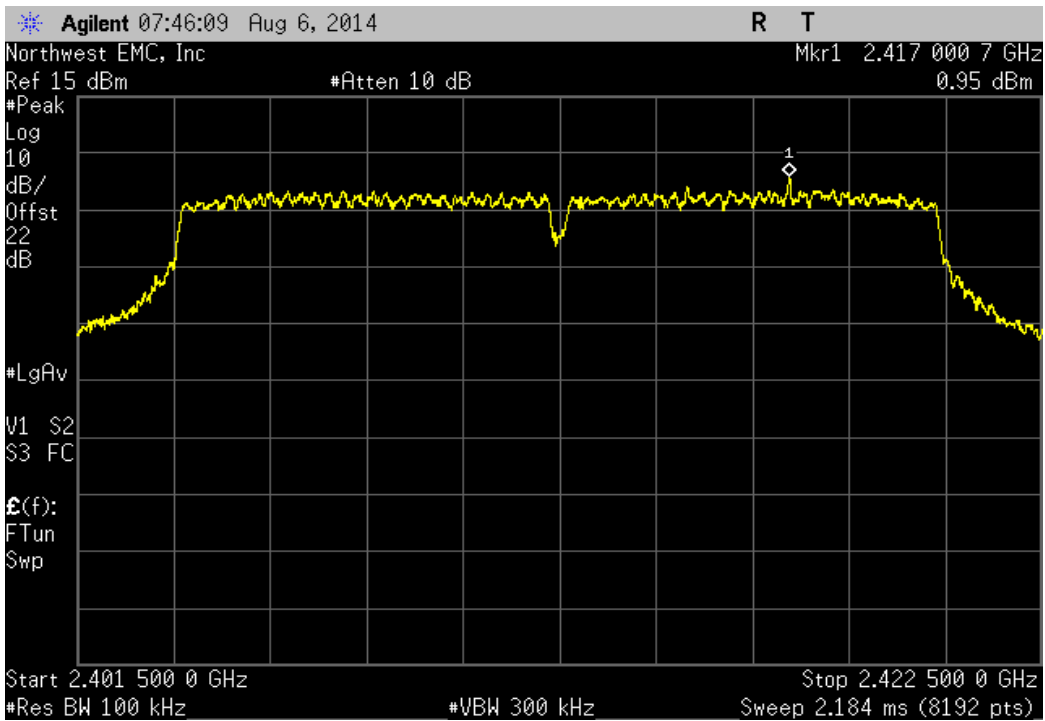

Port 1, 802.11(g) 6 Mbps, Low Channel 1, 2412 MHz				
Frequency Range	Value (dBc)	Limit ≤ (dBc)	Result	
Fundamental	N/A	N/A	N/A