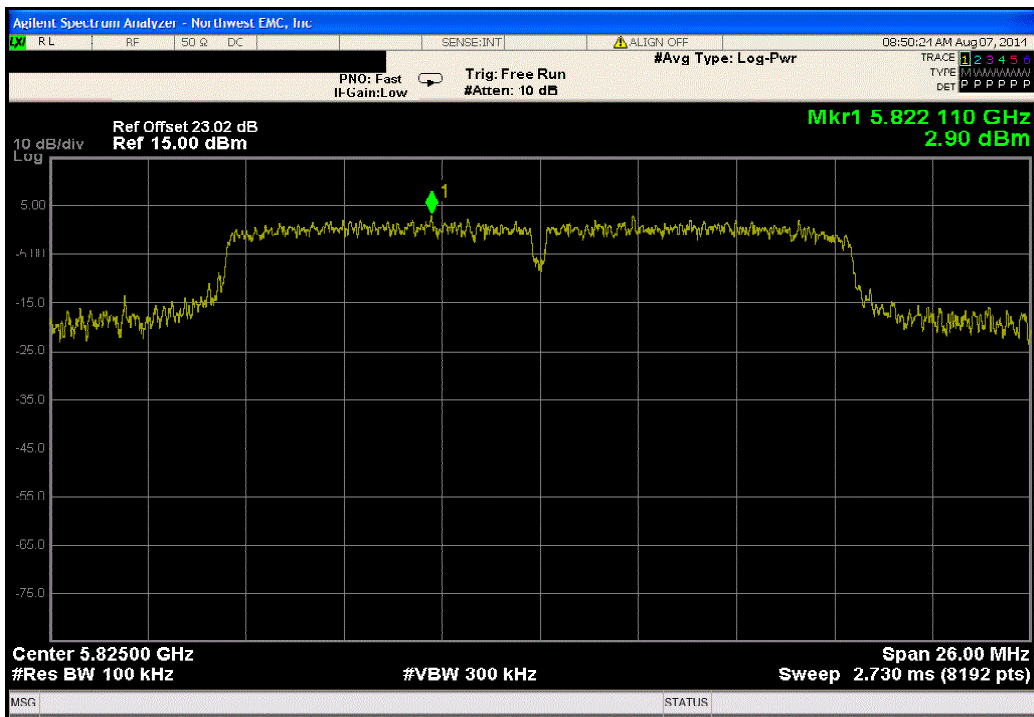

Port 1, 802.11(a) 54 Mbps, Mid Channel 157, 5785 MHz			
Frequency Range	Value (dBc)	Limit ≤ (dBc)	Result
12.5 GHz - 25 GHz	-31.04	-20	Pass

Port 1, 802.11(a) 54 Mbps, Mid Channel 157, 5785 MHz			
Frequency Range	Value (dBc)	Limit ≤ (dBc)	Result
25 GHz - 32 GHz	-52.02	-20	Pass

Port 1, 802.11(a) 54 Mbps, Mid Channel 157, 5785 MHz			
Frequency Range	Value (dBc)	Limit ≤ (dBc)	Result
32 GHz - 40 GHz	-48.56	-20	Pass

Port 1, 802.11(a) 54 Mbps, High Channel 165, 5825 MHz			
Frequency Range	Value (dBc)	Limit ≤ (dBc)	Result
Fundamental	N/A	N/A	N/A