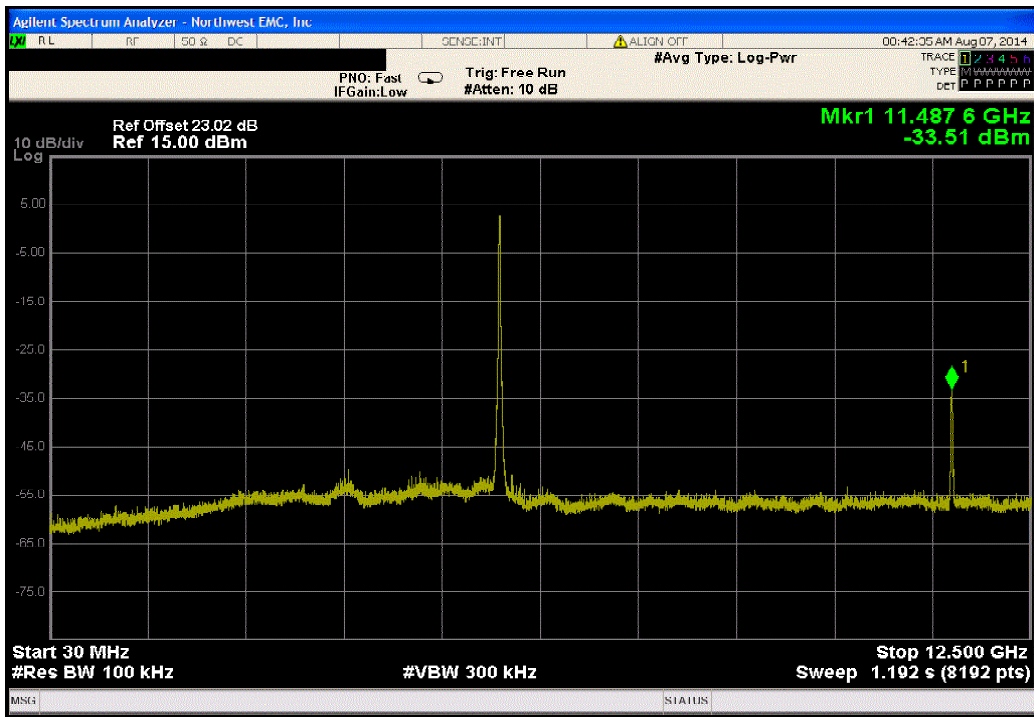

Port 1, 802.11(a) 54 Mbps, Low Channel 149, 5745 MHz			
Frequency Range	Value (dBc)	Limit ≤ (dBc)	Result
30 MHz - 12.5 GHz	-35.73	-20	Pass