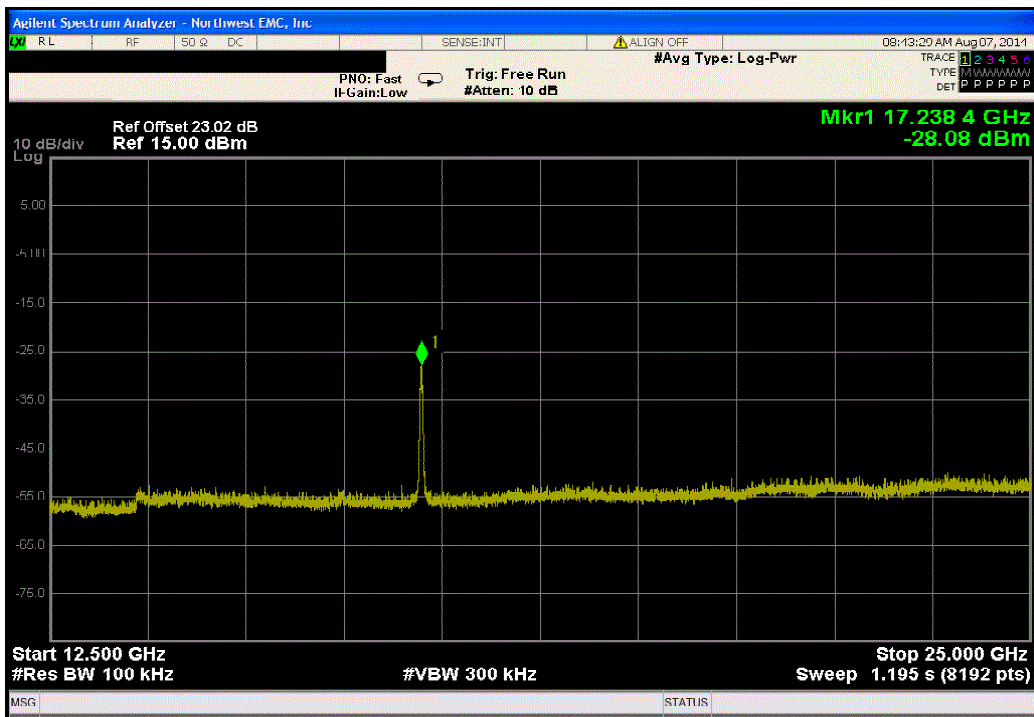

Port 1, 802.11(a) 36 Mbps, High Channel 165, 5825 MHz			
Frequency Range	Value (dBc)	Limit ≤ (dBc)	Result
32 GHz - 40 GHz	-47.59	-20	Pass

Port 1, 802.11(a) 54 Mbps, Low Channel 149, 5745 MHz			
Frequency Range	Value (dBc)	Limit ≤ (dBc)	Result
Fundamental	N/A	N/A	N/A

Port 1, 802.11(a) 54 Mbps, Low Channel 149, 5745 MHz			
Frequency Range	Value (dBc)	Limit ≤ (dBc)	Result
30 MHz - 12.5 GHz	-35.73	-20	Pass

Port 1, 802.11(a) 54 Mbps, Low Channel 149, 5745 MHz			
Frequency Range	Value (dBc)	Limit ≤ (dBc)	Result
12.5 GHz - 25 GHz	-30.29	-20	Pass