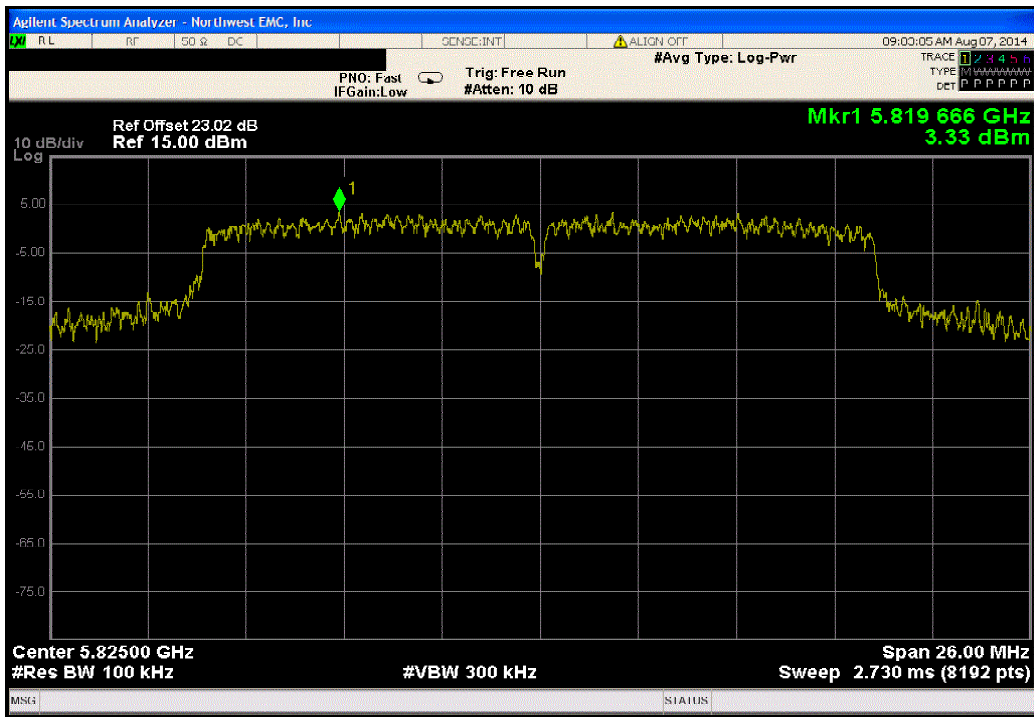

Port 1, 802.11(n) MCS0 - UNII, High Channel 165, 5825 MHz			
Frequency Range	Value (dBc)	Limit ≤ (dBc)	Result
Fundamental	N/A	N/A	N/A