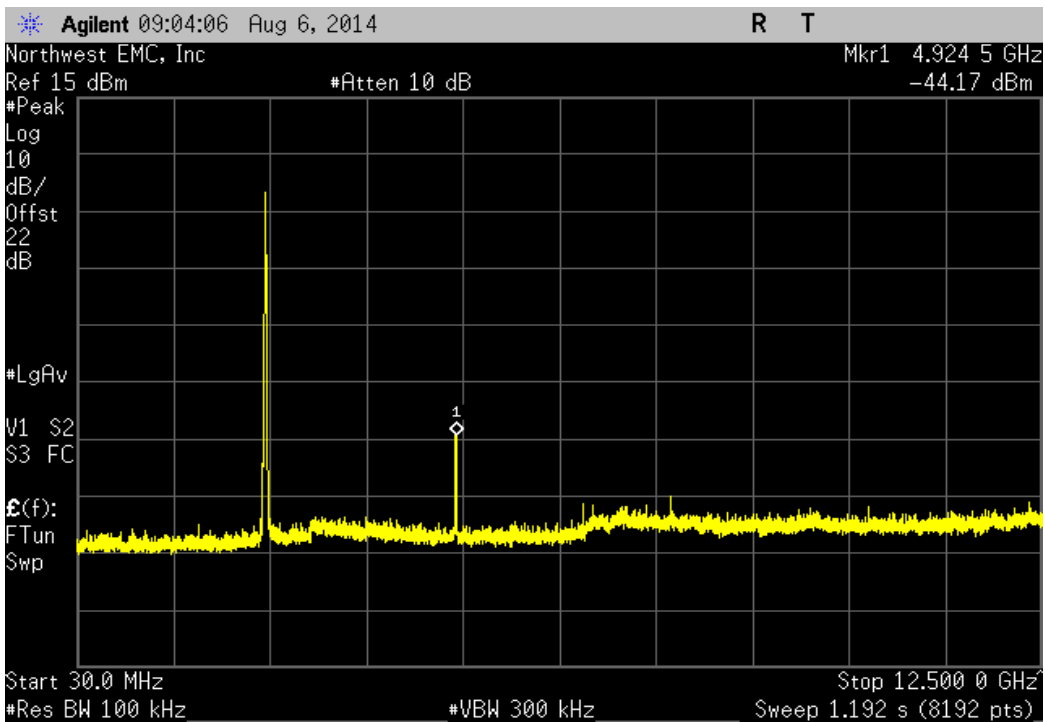

Port 1, 802.11(n) MCS7, High Channel 11, 2462 MHz			
Frequency Range	Value (dBc)	Limit ≤ (dBc)	Result
30 MHz - 12.5 GHz	-42.82	-20	Pass