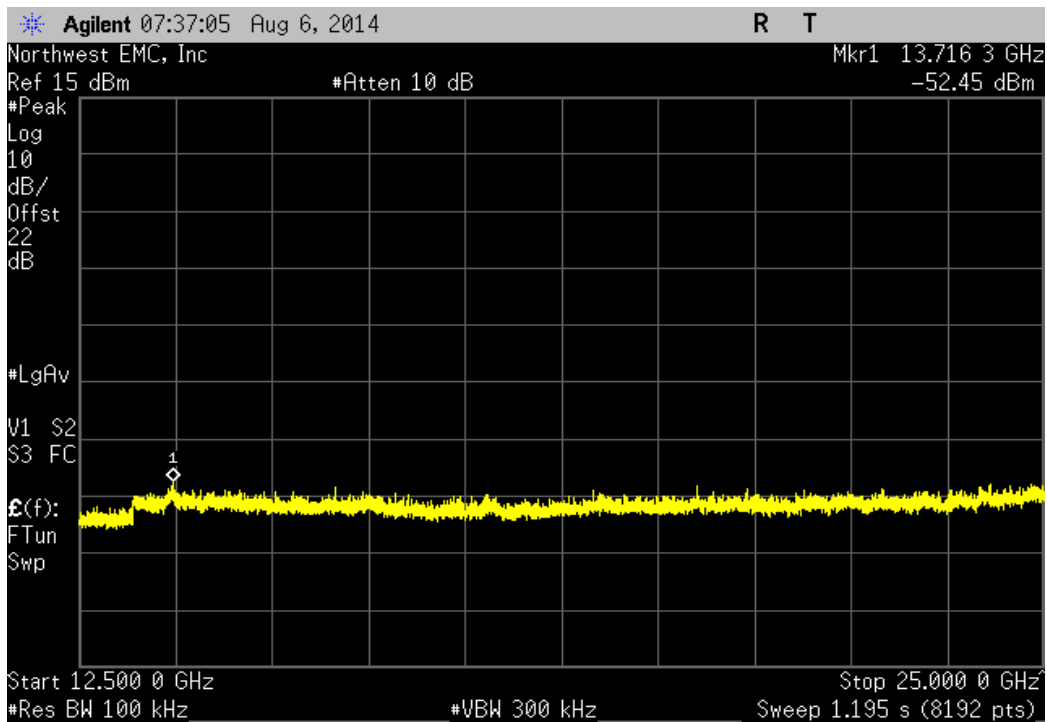

Port 1, 802.11(b) 1 Mbps, Mid Channel 6, 2437 MHz				
Frequency Range	Value (dBc)	Limit ≤ (dBc)	Result	
12.5 GHz - 25 GHz	-54.96	-20	Pass