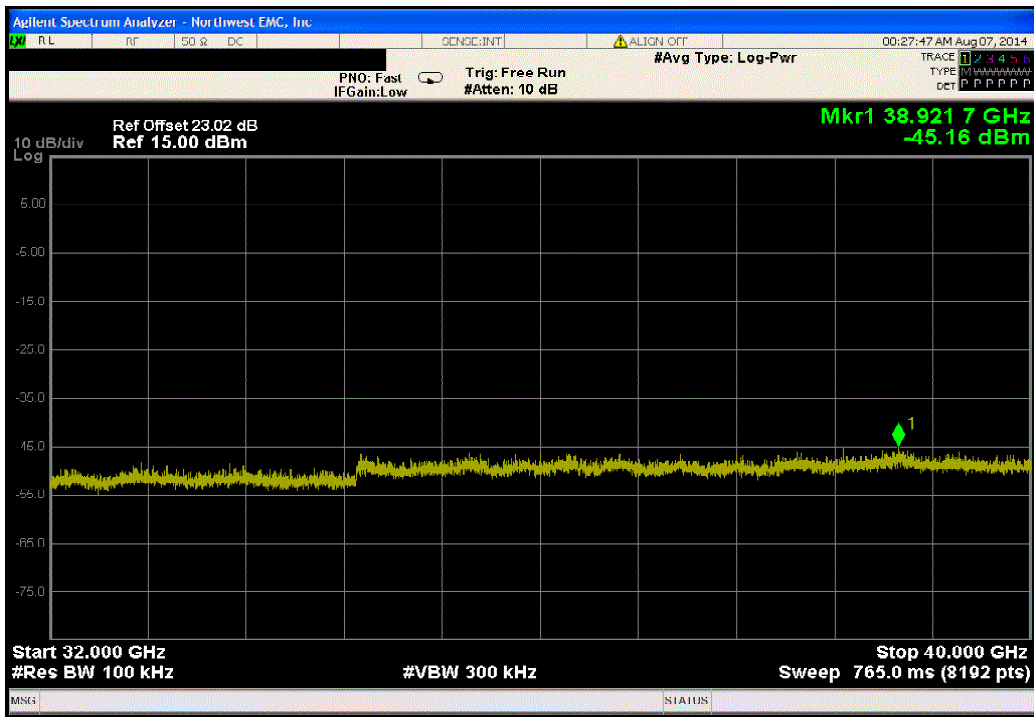

Port 1, 802.11(a) 36 Mbps, Low Channel 149, 5745 MHz			
Frequency Range	Value (dBc)	Limit ≤ (dBc)	Result
32 GHz - 40 GHz	-47.48	-20	Pass