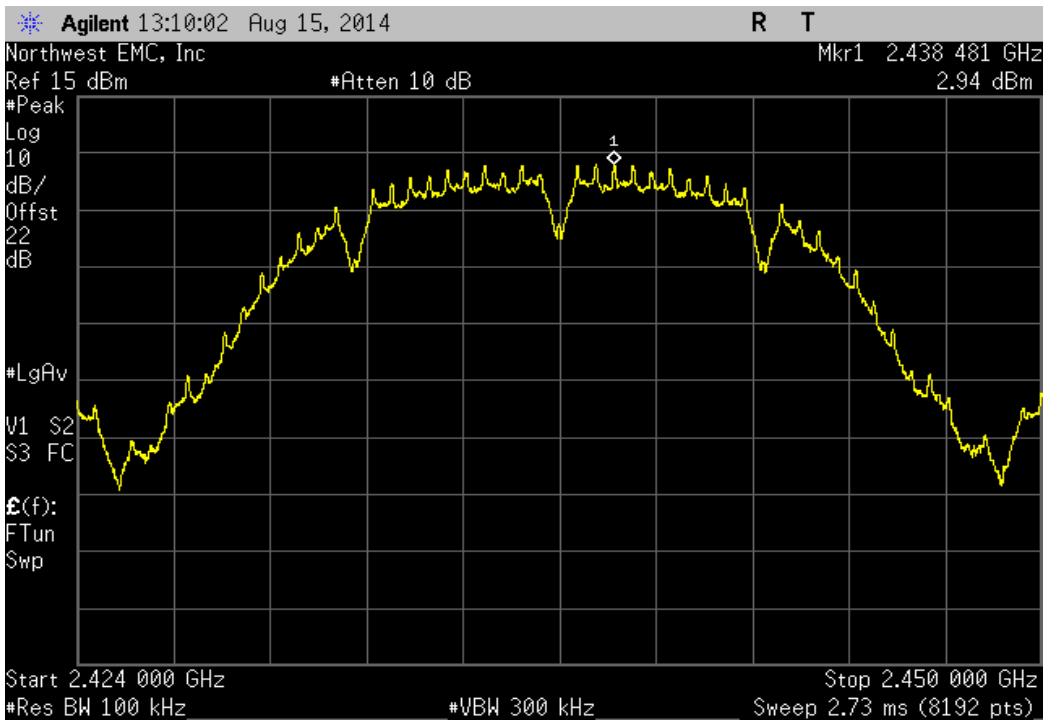

Port 1, 802.11(b) 11 Mbps, Mid Channel 6, 2437 MHz				
Frequency Range	Value (dBc)	Limit ≤ (dBc)	Result	
Fundamental	N/A	N/A	N/A