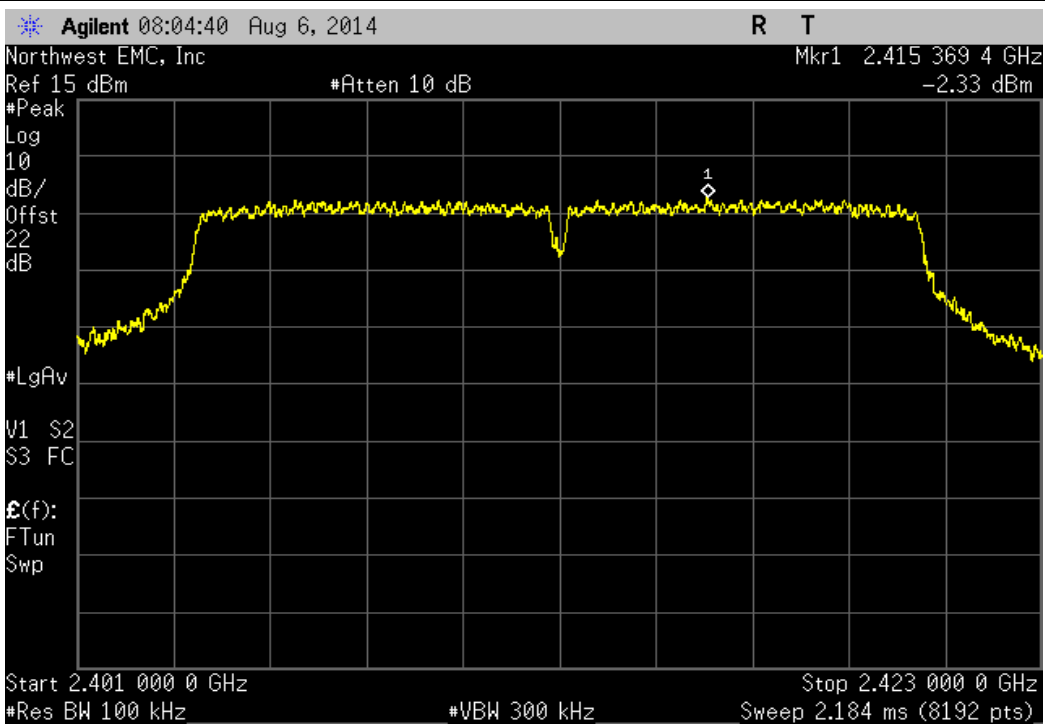

TEST DESCRIPTION

The spurious RF conducted emissions were measured with the EUT set to low, medium and high transmit frequencies. The measurements were made using a direct connection between the RF output of the EUT and the spectrum analyzer. The EUT was transmitting at the data rate(s) listed in the datasheet. For each transmit frequency, the spectrum was scanned throughout the specified frequency range.

Port 1, 802.11(g) 6 Mbps, High Channel 11, 2462 MHz			
Frequency Range	Value (dBc)	Limit ≤ (dBc)	Result
Fundamental	N/A	N/A	N/A

Port 1, 802.11(g) 6 Mbps, High Channel 11, 2462 MHz			
Frequency Range	Value (dBc)	Limit ≤ (dBc)	Result
30 MHz - 12.5 GHz	-45.37	-20	Pass

Port 1, 802.11(g) 6 Mbps, High Channel 11, 2462 MHz			
Frequency Range	Value (dBc)	Limit ≤ (dBc)	Result
12.5 GHz - 25 GHz	-50.74	-20	Pass

Port 1, 802.11(g) 36 Mbps, Low Channel 1, 2412 MHz			
Frequency Range	Value (dBc)	Limit ≤ (dBc)	Result
Fundamental	N/A	N/A	N/A