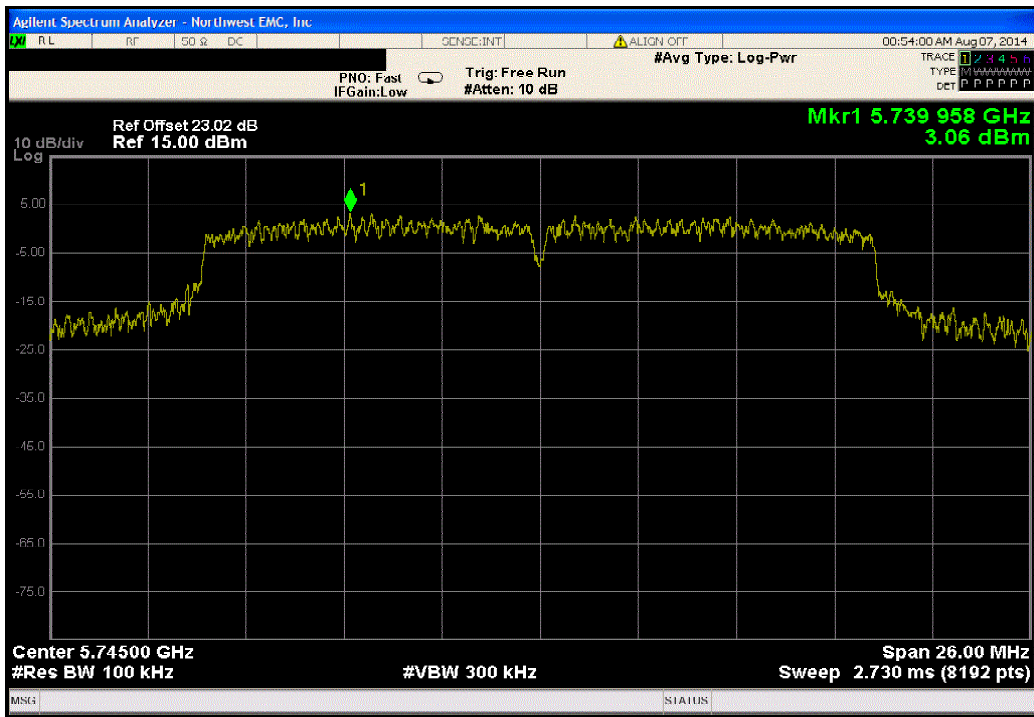

Port 1, 802.11(n) MCS0 - UNII, Low Channel 149, 5745 MHz			
Frequency Range	Value (dBc)	Limit ≤ (dBc)	Result
Fundamental	N/A	N/A	N/A