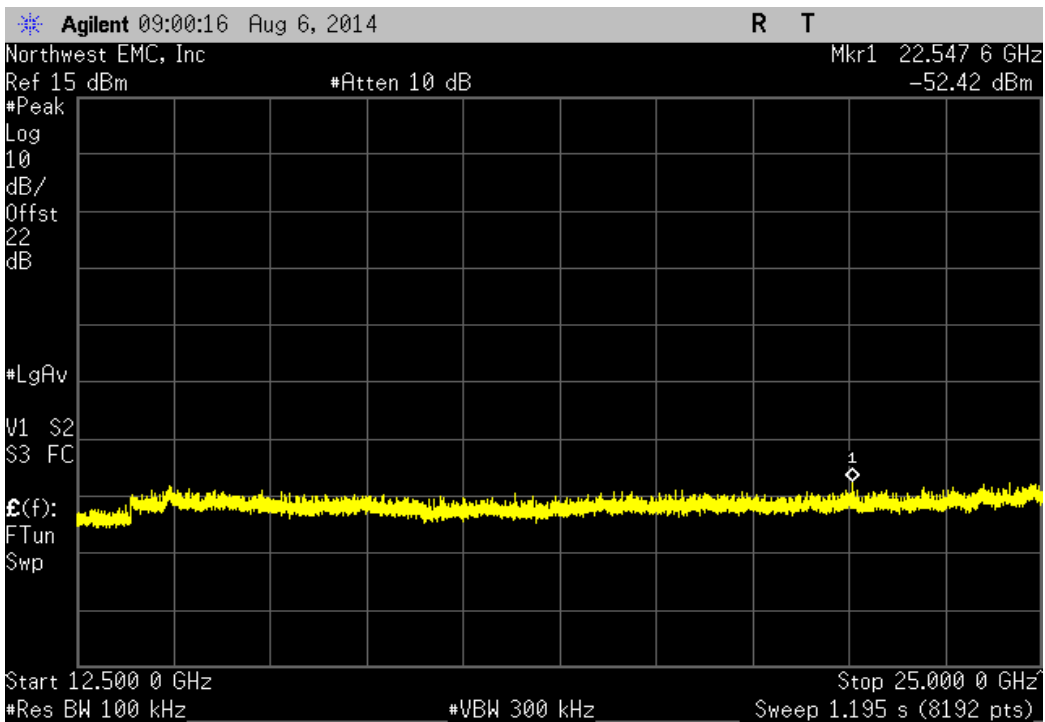

Port 1, 802.11(n) MCS7, Mid Channel 6, 2437 MHz			
Frequency Range	Value (dBc)	Limit ≤ (dBc)	Result
12.5 GHz - 25 GHz	-50.53	-20	Pass