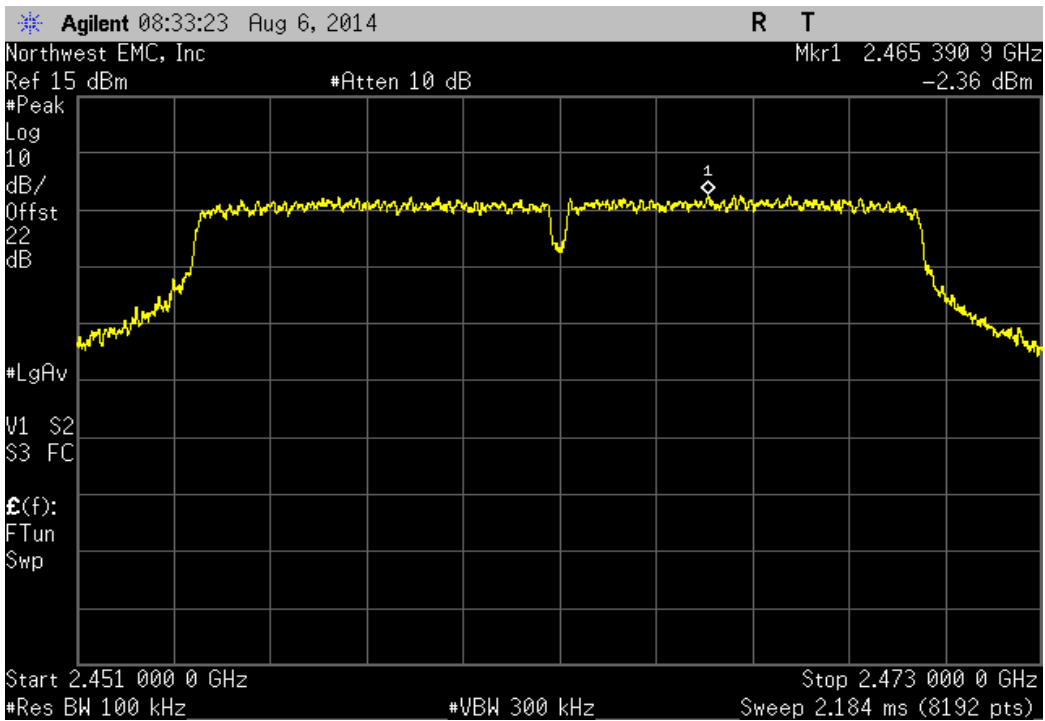

Port 1, 802.11(g) 54 Mbps, High Channel 11, 2462 MHz			
Frequency Range	Value (dBc)	Limit ≤ (dBc)	Result
Fundamental	N/A	N/A	N/A