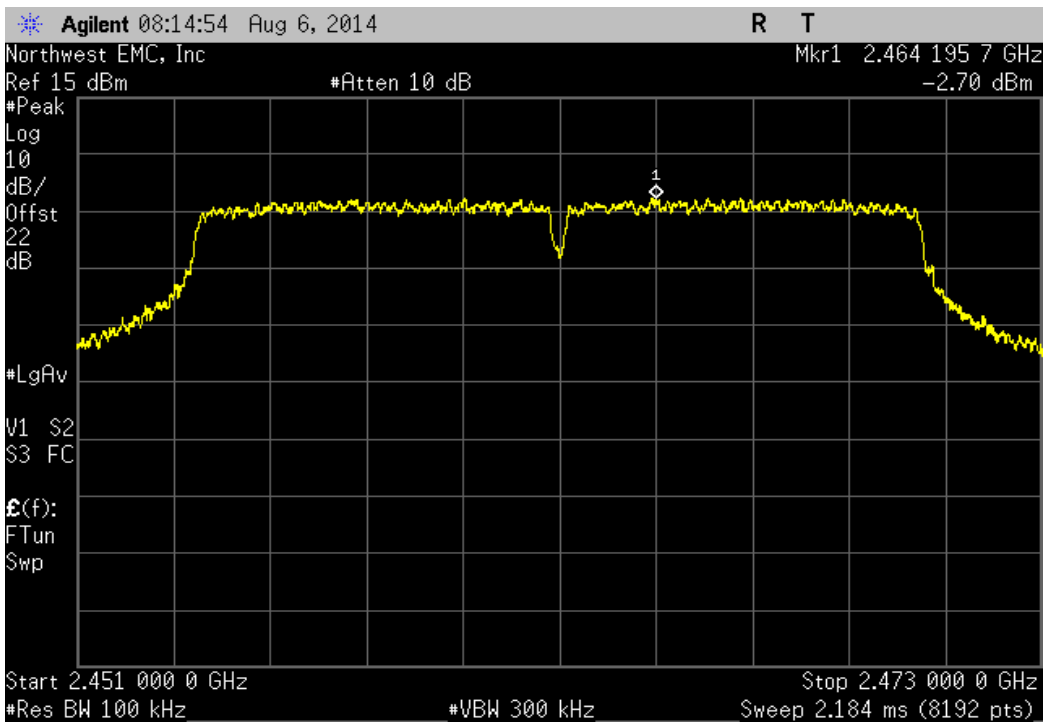

Port 1, 802.11(g) 36 Mbps, High Channel 11, 2462 MHz				
Frequency Range	Value (dBc)	Limit ≤ (dBc)	Result	
Fundamental	N/A	N/A	N/A