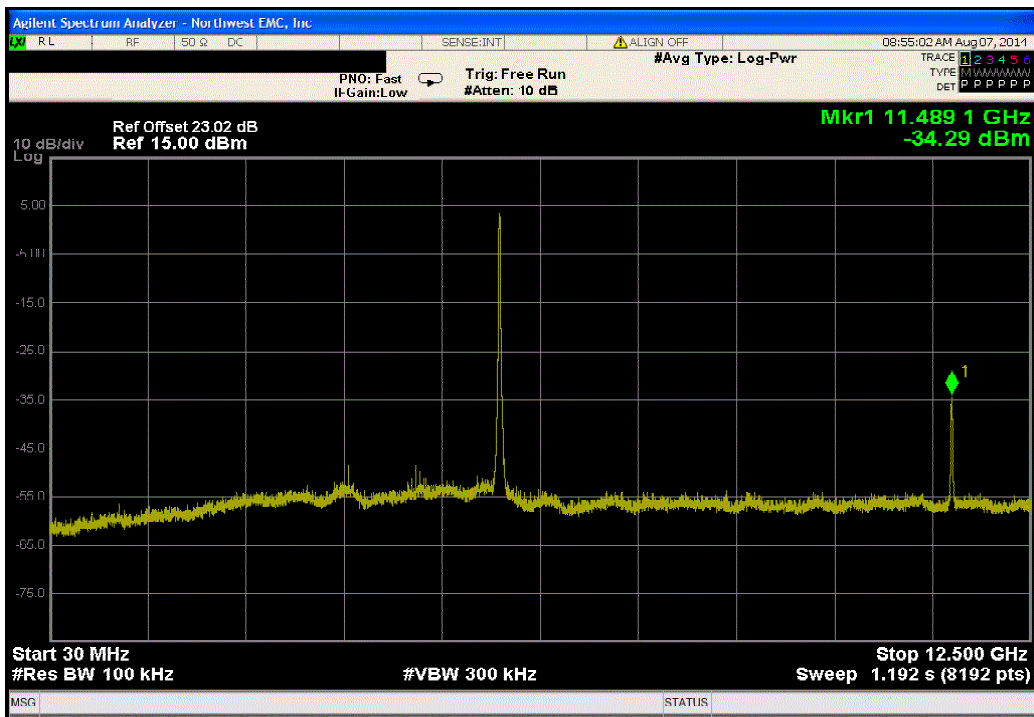

Port 1, 802.11(n) MCS0 - UNII, Low Channel 149, 5745 MHz			
Frequency Range	Value (dBc)	Limit ≤ (dBc)	Result
30 MHz - 12.5 GHz	-37.35	-20	Pass