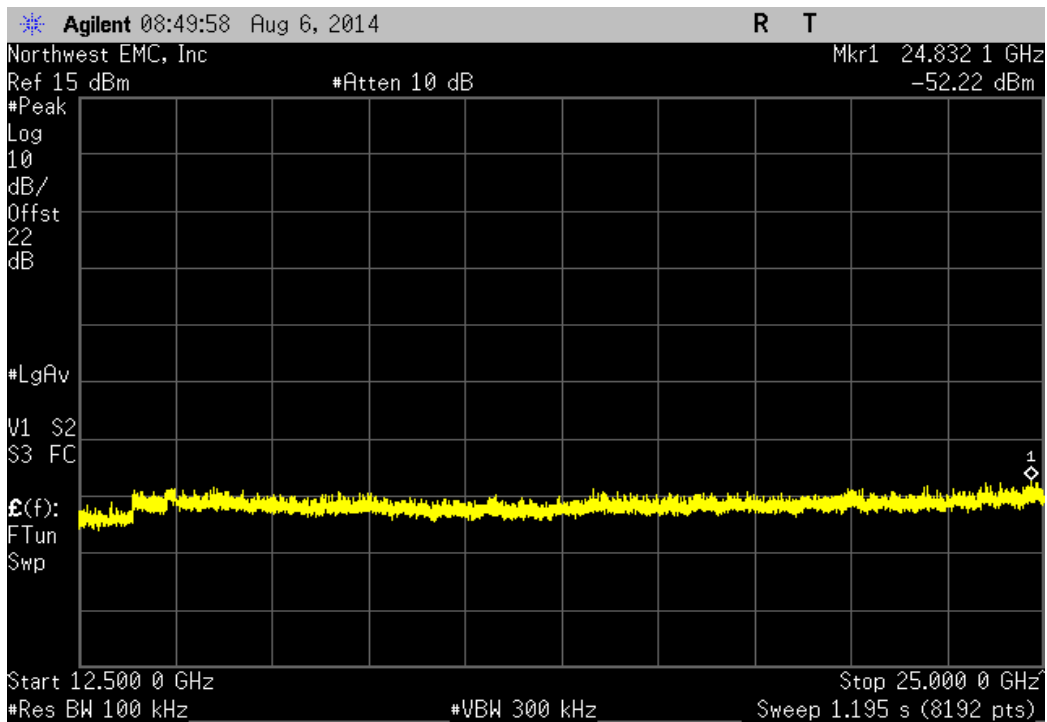

Port 1, 802.11(n) MCS0, High Channel 11, 2462 MHz			
Frequency Range	Value (dBc)	Limit ≤ (dBc)	Result
12.5 GHz - 25 GHz	-52.27	-20	Pass