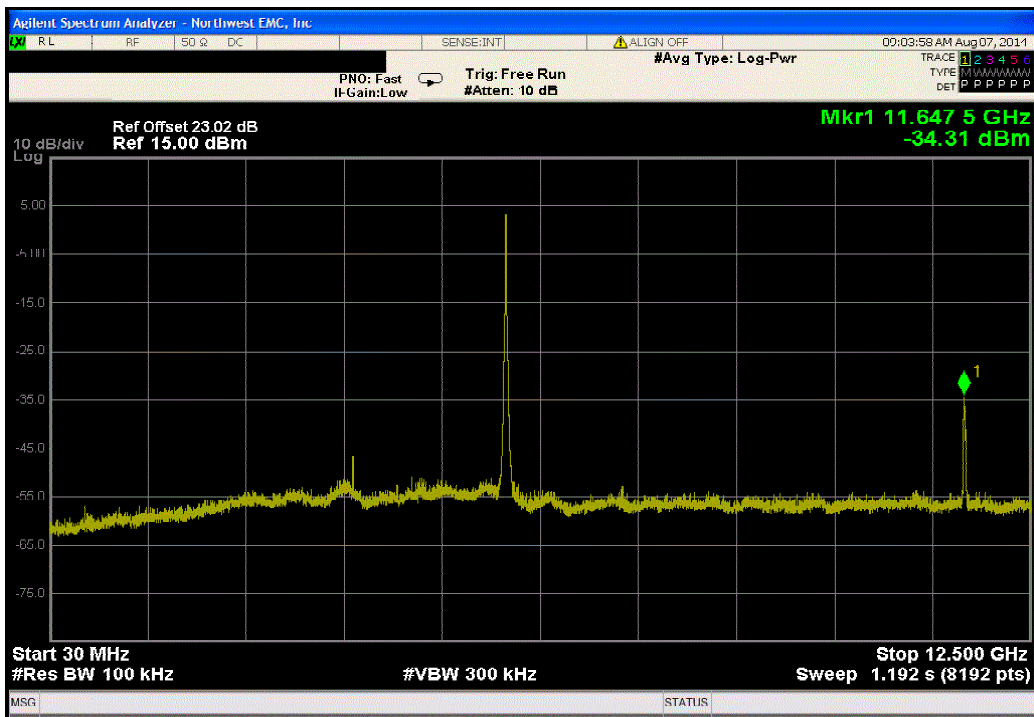

Port 1, 802.11(n) MCS0 - UNII, High Channel 165, 5825 MHz			
Frequency Range	Value (dBc)	Limit ≤ (dBc)	Result
30 MHz - 12.5 GHz	-37.64	-20	Pass