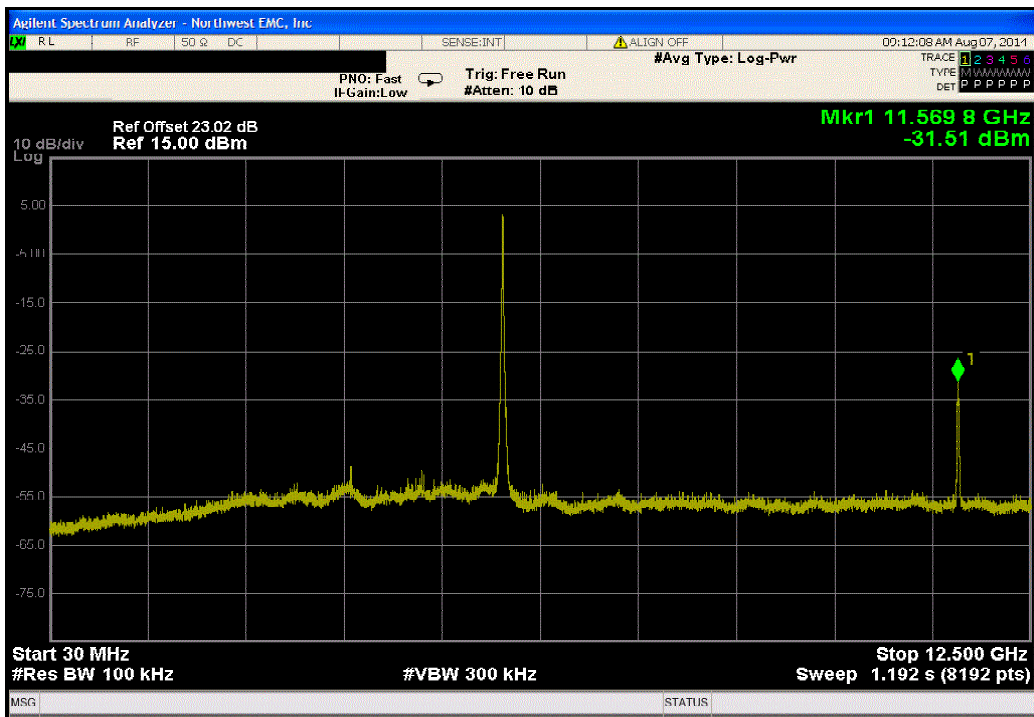

Port 1, 802.11(n) MCS7 - UNII, Mid Channel 157, 5785 MHz			
Frequency Range	Value (dBc)	Limit ≤ (dBc)	Result
30 MHz - 12.5 GHz	-34.05	-20	Pass