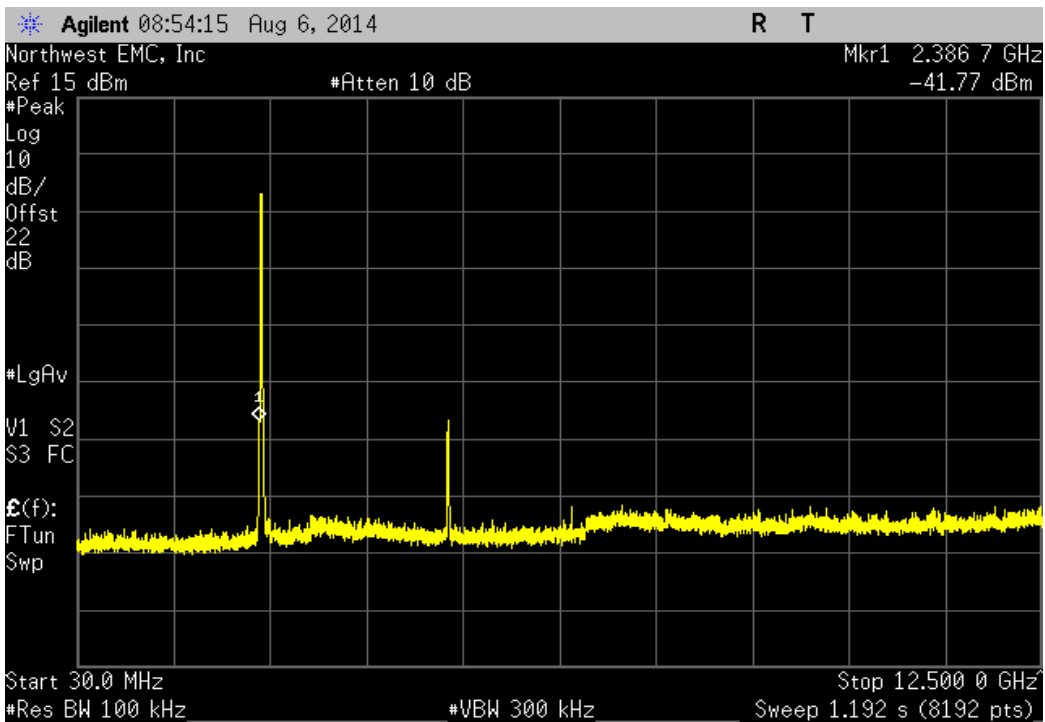

Port 1, 802.11(n) MCS7, Low Channel 1, 2412 MHz				
Frequency Range	Value (dBc)	Limit ≤ (dBc)	Result	
30 MHz - 12.5 GHz	-40.27	-20	Pass