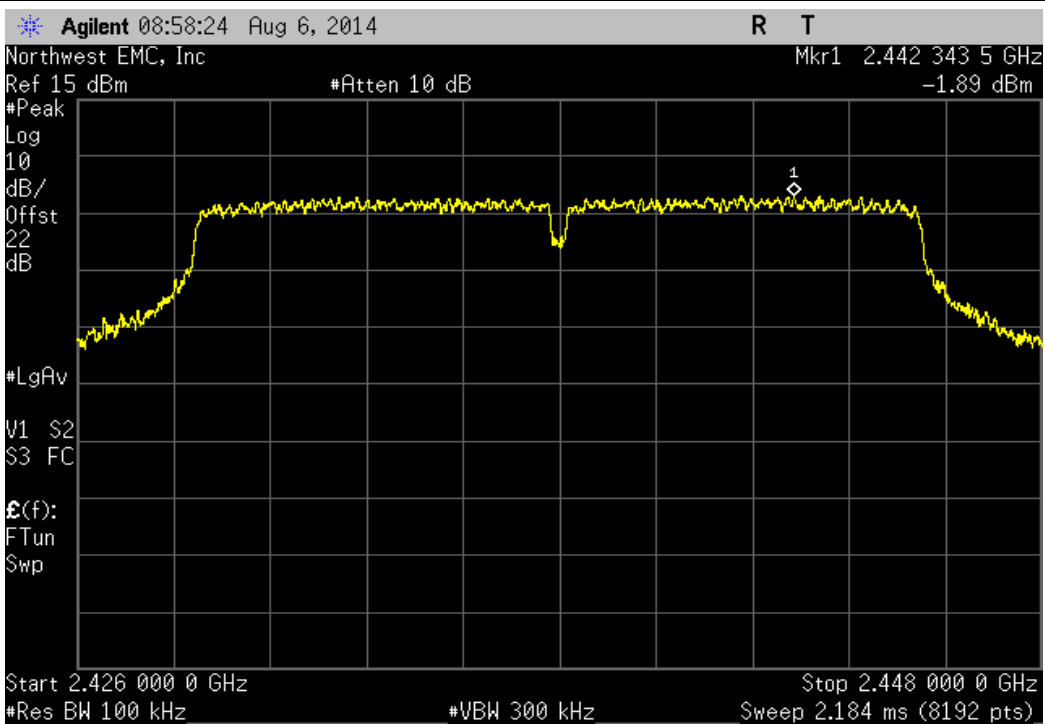

Port 1, 802.11(n) MCS7, Mid Channel 6, 2437 MHz				
Frequency Range	Value (dBc)	Limit ≤ (dBc)	Result	
Fundamental	N/A	N/A	N/A