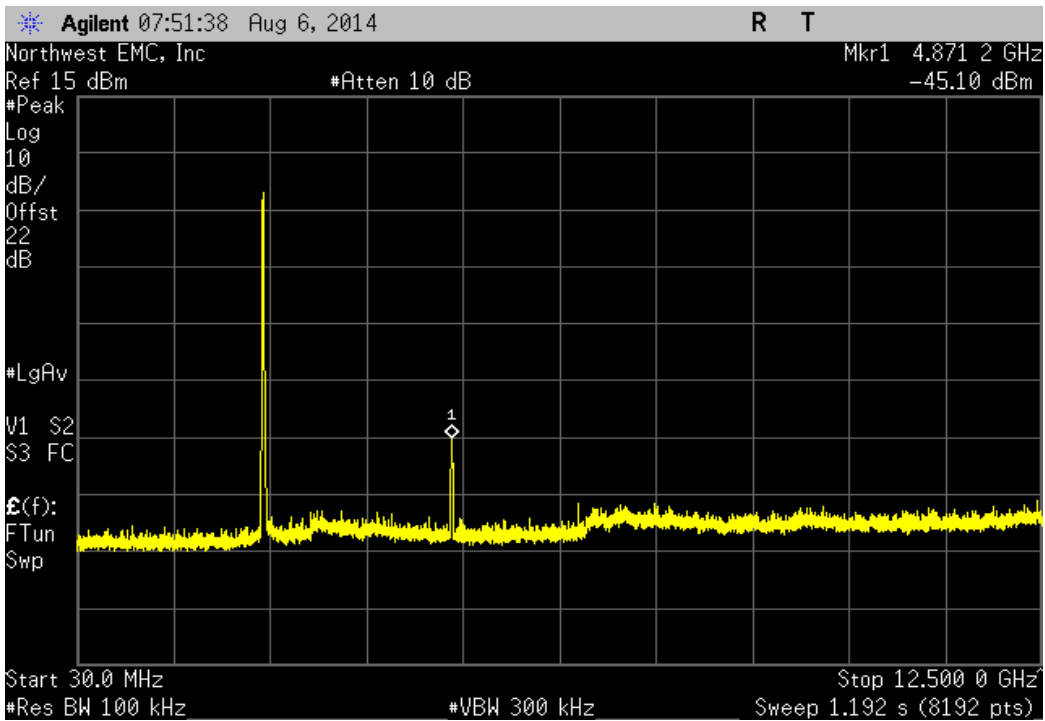

Port 1, 802.11(g) 6 Mbps, Mid Channel 6, 2437 MHz				
Frequency Range	Value (dBc)	Limit ≤ (dBc)	Result	
30 MHz - 12.5 GHz	-43.79	-20	Pass