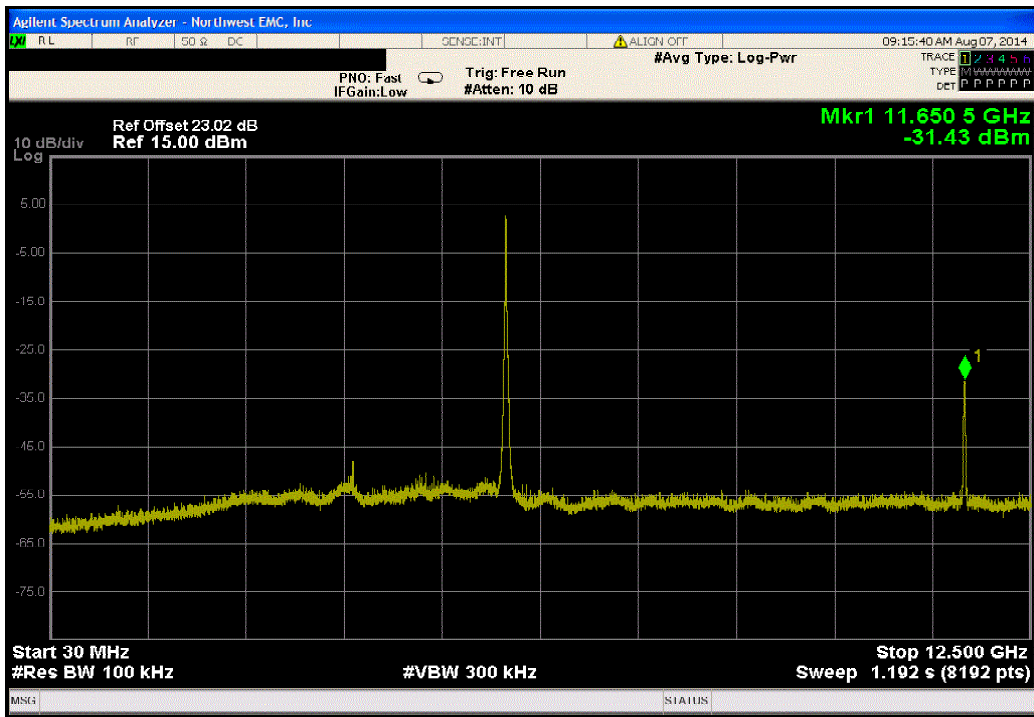

Port 1, 802.11(n) MCS7 - UNII, High Channel 165, 5825 MHz			
Frequency Range	Value (dBc)	Limit ≤ (dBc)	Result
30 MHz - 12.5 GHz	-34.17	-20	Pass