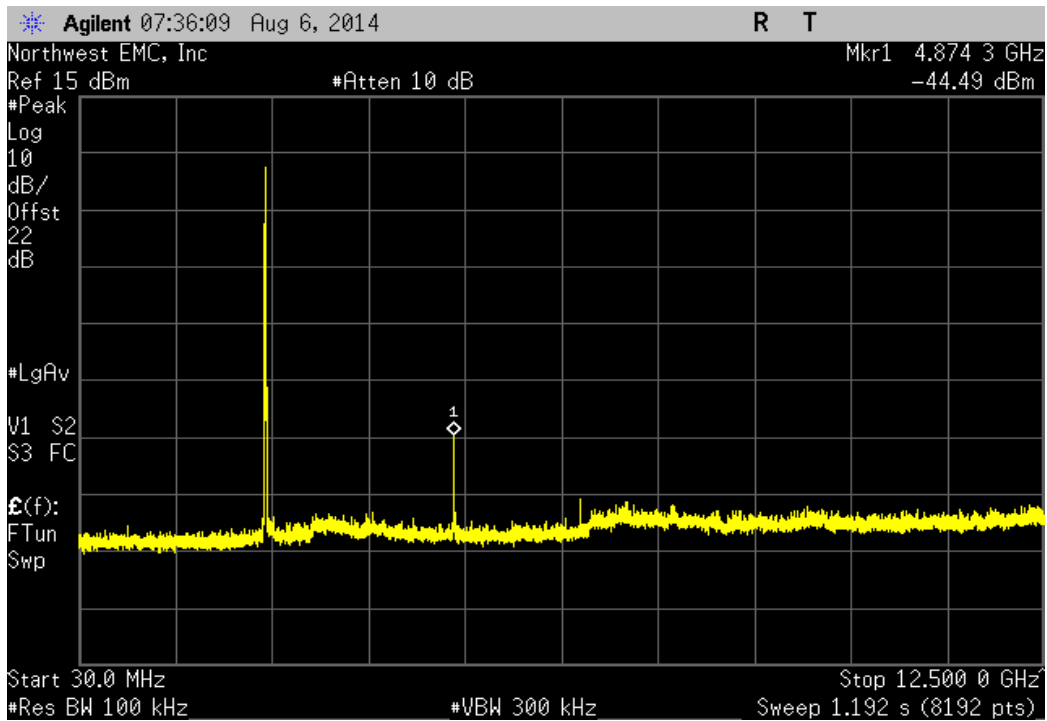

Port 1, 802.11(b) 1 Mbps, Mid Channel 6, 2437 MHz				
Frequency Range	Value (dBc)	Limit ≤ (dBc)	Result	
30 MHz - 12.5 GHz	-47	-20	Pass