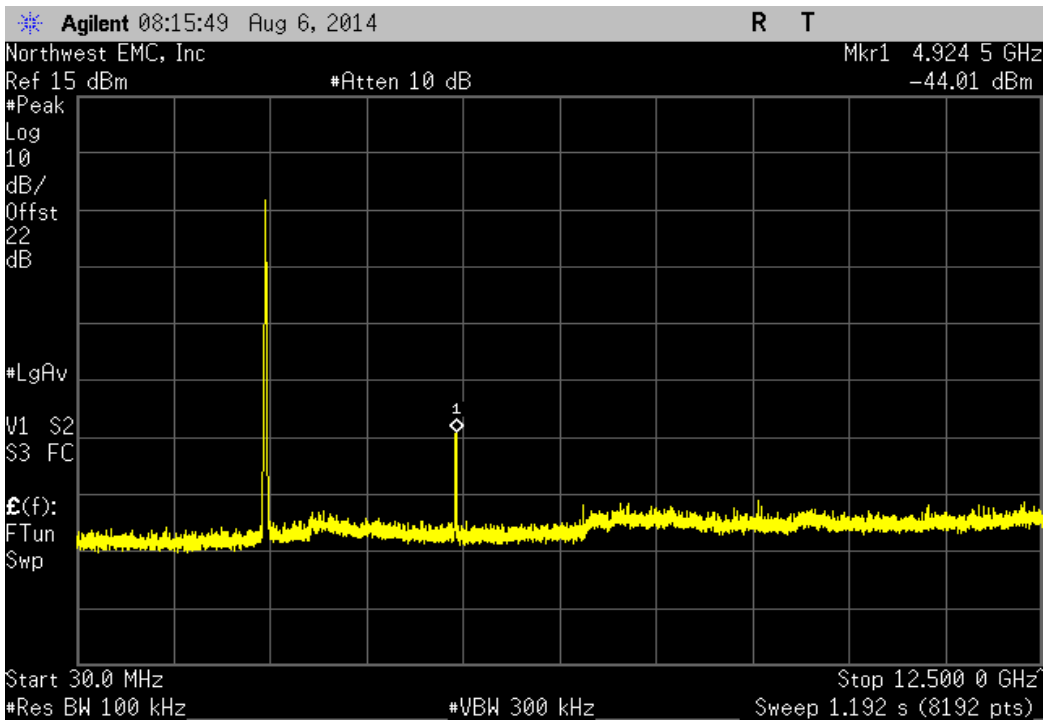

Port 1, 802.11(g) 36 Mbps, High Channel 11, 2462 MHz				
Frequency Range	Value (dBc)	Limit ≤ (dBc)	Result	
30 MHz - 12.5 GHz	-41.3	-20	Pass