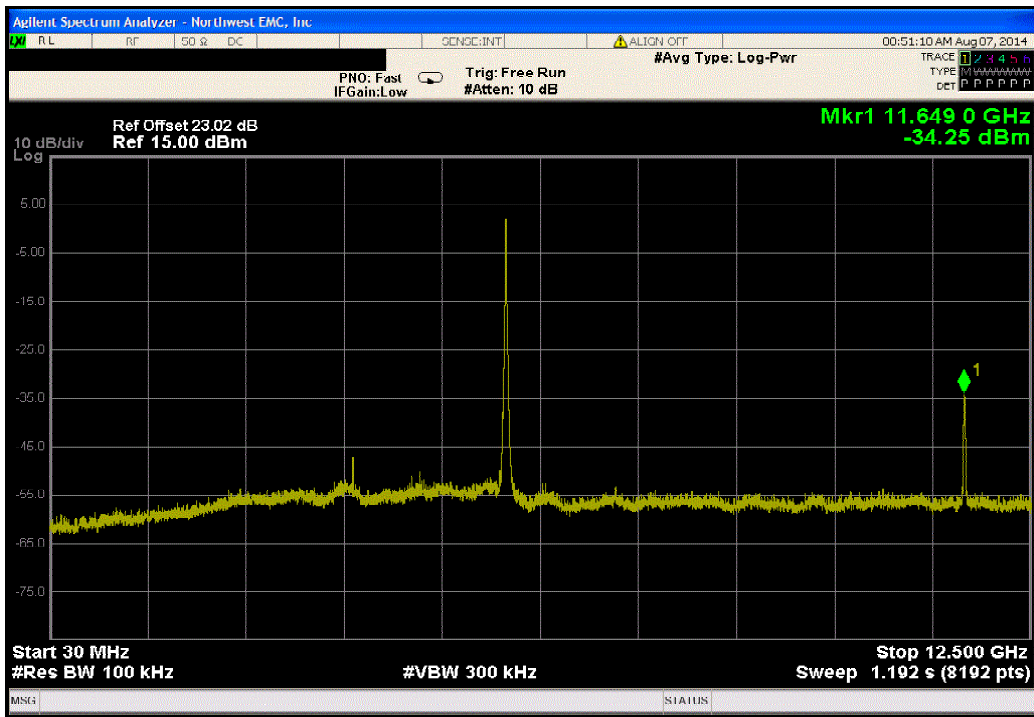

Port 1, 802.11(a) 54 Mbps, High Channel 165, 5825 MHz			
Frequency Range	Value (dBc)	Limit ≤ (dBc)	Result
30 MHz - 12.5 GHz	-37.15	-20	Pass