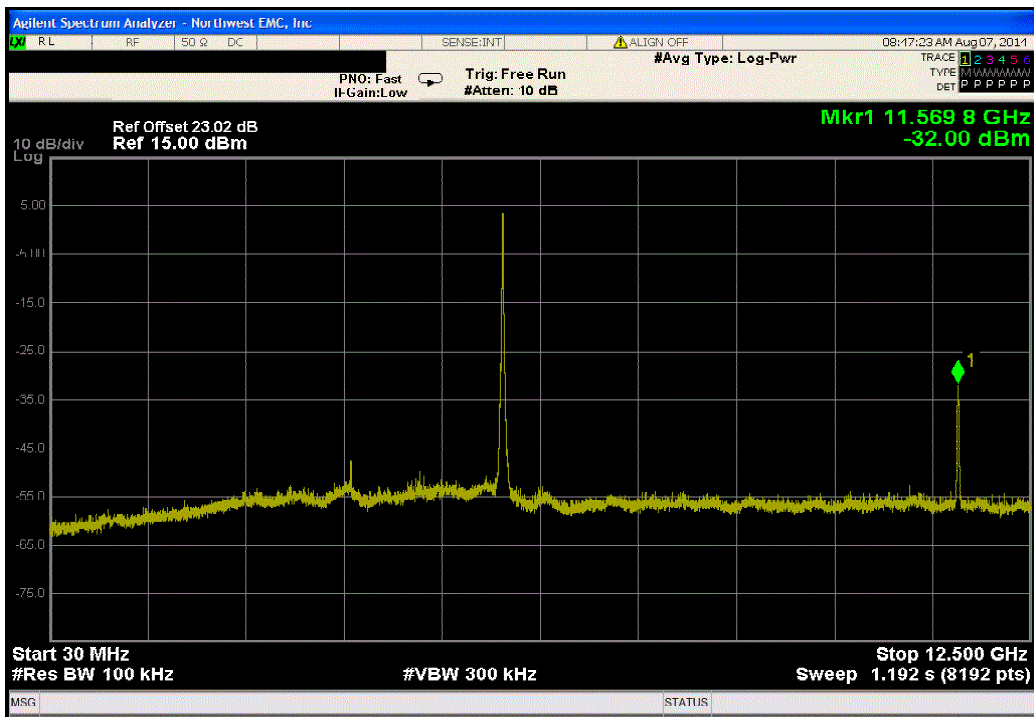

Port 1, 802.11(a) 54 Mbps, Mid Channel 157, 5785 MHz			
Frequency Range	Value (dBc)	Limit ≤ (dBc)	Result
30 MHz - 12.5 GHz	-35.2	-20	Pass