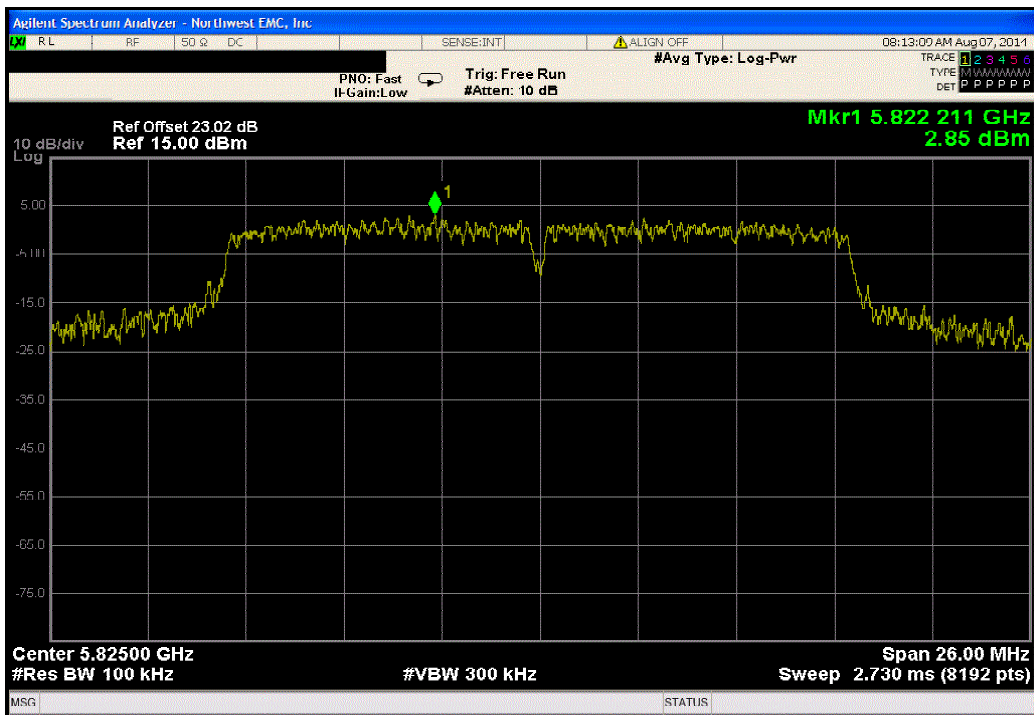

Port 1, 802.11(a) 6 Mbps, High Channel 165, 5825 MHz			
Frequency Range	Value (dBc)	Limit ≤ (dBc)	Result
Fundamental	N/A	N/A	N/A