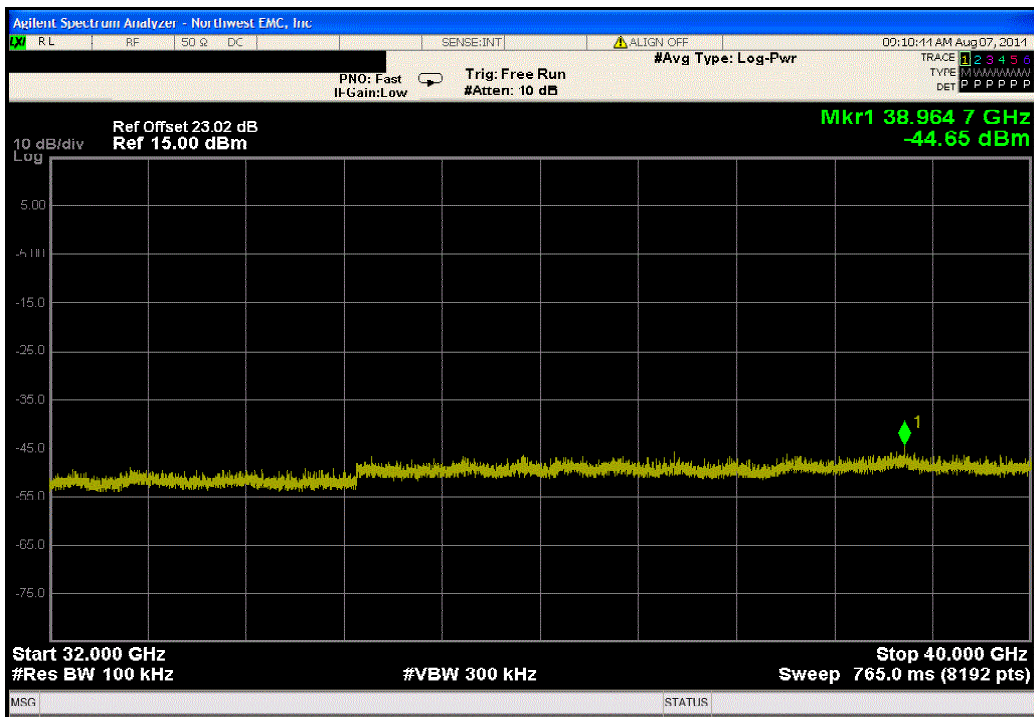

Port 1, 802.11(n) MCS7 - UNII, Low Channel 149, 5745 MHz				
Frequency Range	Value (dBc)	Limit ≤ (dBc)	Result	
32 GHz - 40 GHz	-47.61	-20	Pass