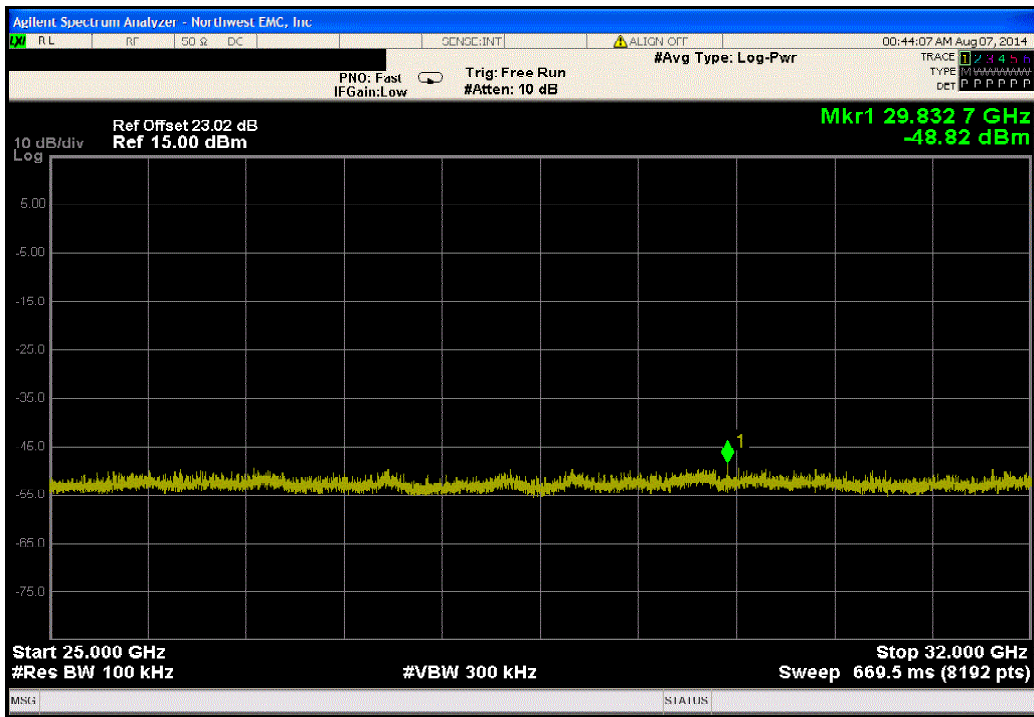

Port 1, 802.11(a) 54 Mbps, Low Channel 149, 5745 MHz				
Frequency Range	Value (dBc)	Limit ≤ (dBc)	Result	
25 GHz - 32 GHz	-51.03	-20	Pass