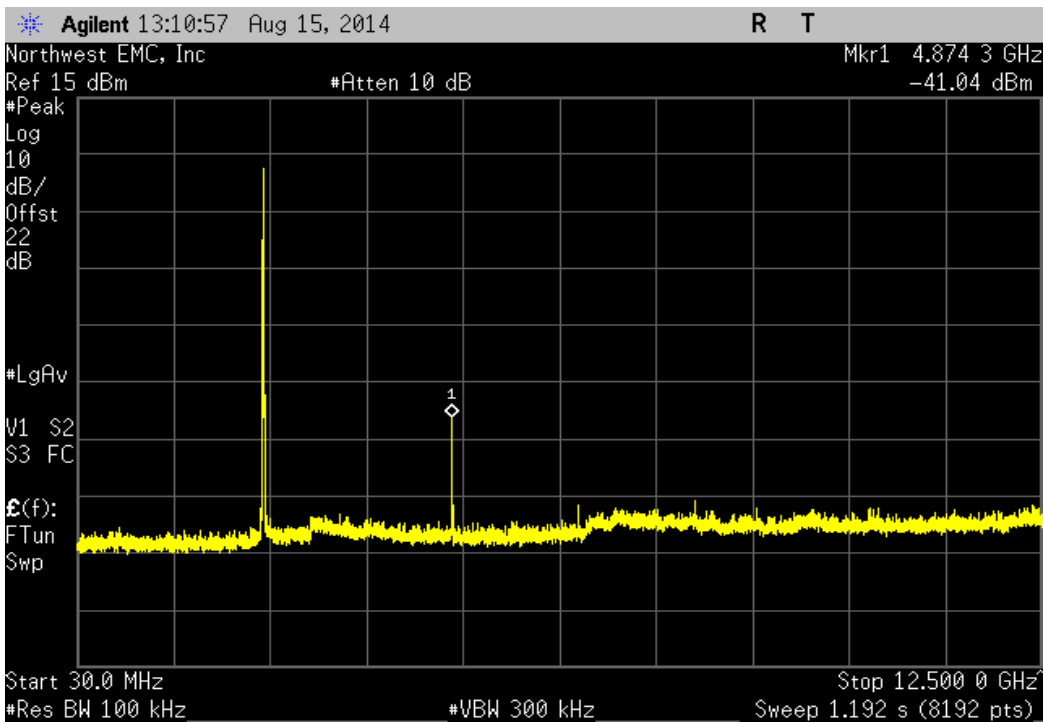

Port 1, 802.11(b) 11 Mbps, Mid Channel 6, 2437 MHz				
Frequency Range	Value (dBc)	Limit ≤ (dBc)	Result	
30 MHz - 12.5 GHz	-43.98	-20	Pass