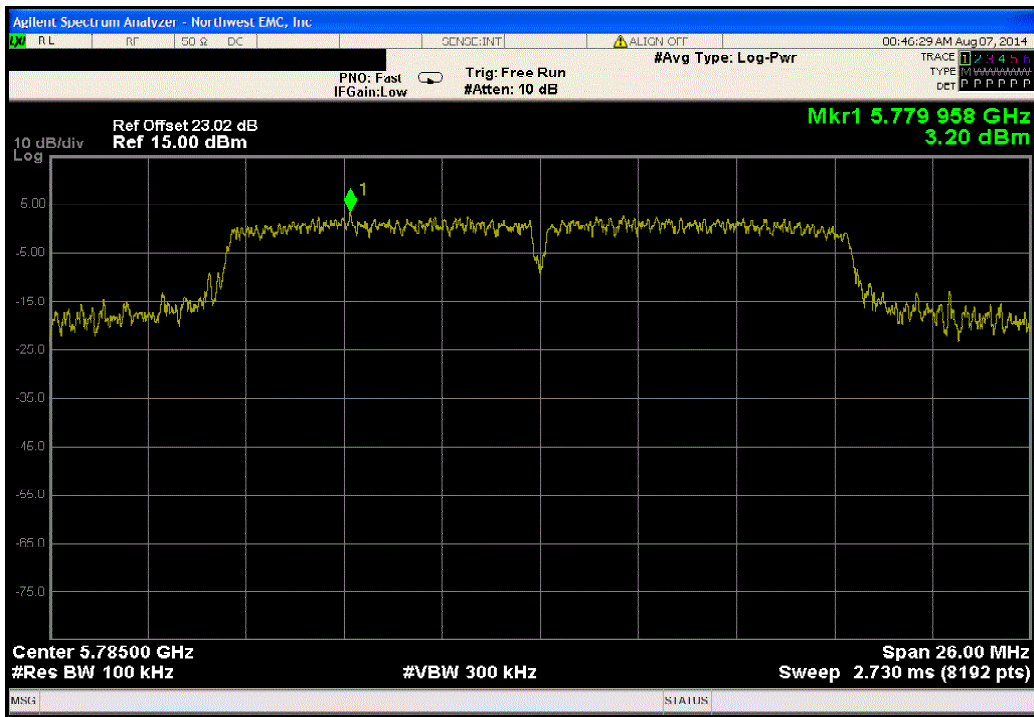

Port 1, 802.11(a) 54 Mbps, Mid Channel 157, 5785 MHz			
Frequency Range	Value (dBc)	Limit ≤ (dBc)	Result
Fundamental	N/A	N/A	N/A