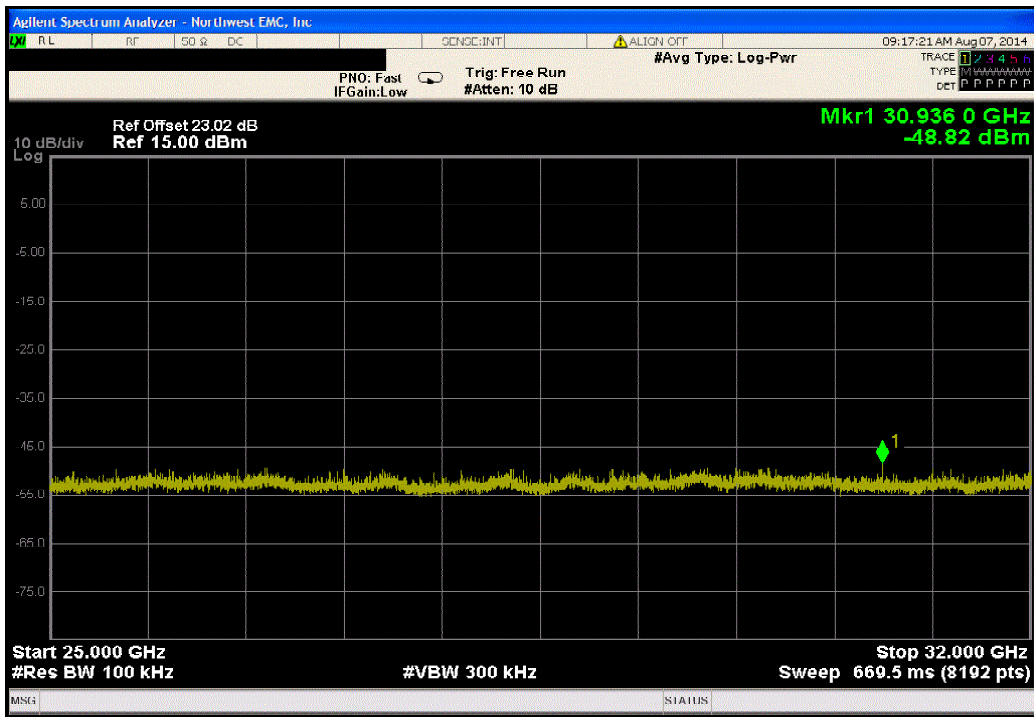

Port 1, 802.11(n) MCS7 - UNII, High Channel 165, 5825 MHz				
Frequency Range	Value (dBc)	Limit ≤ (dBc)	Result	
25 GHz - 32 GHz	-51.55	-20	Pass