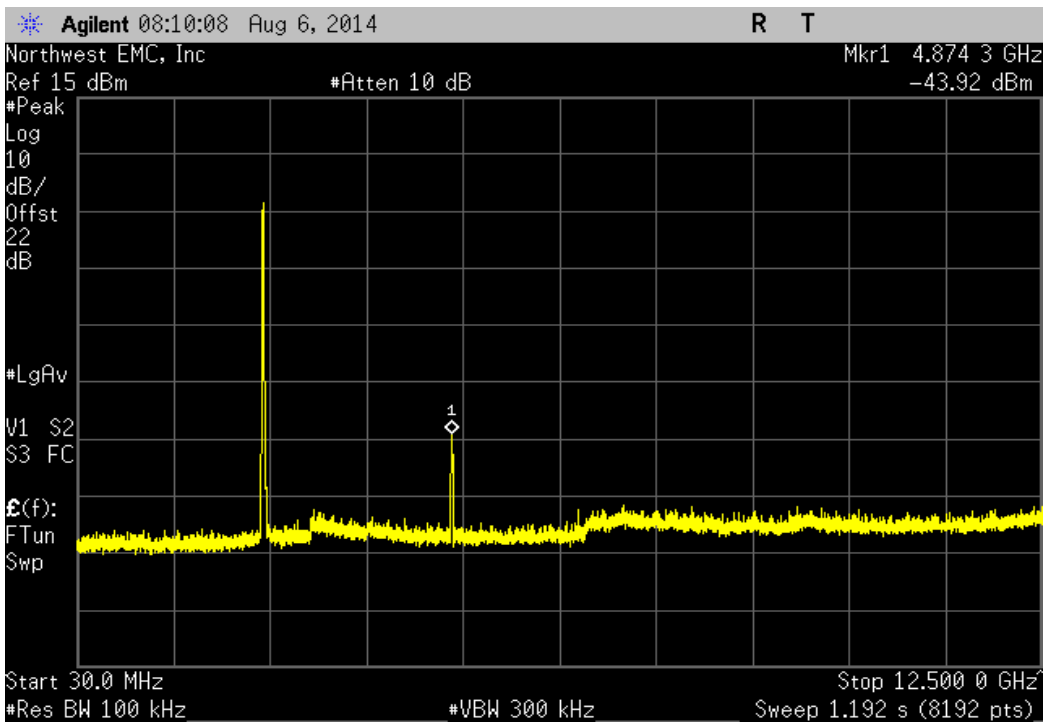

Port 1, 802.11(g) 36 Mbps, Mid Channel 6, 2437 MHz				
Frequency Range	Value (dBc)	Limit ≤ (dBc)	Result	
30 MHz - 12.5 GHz	-41.63	-20	Pass