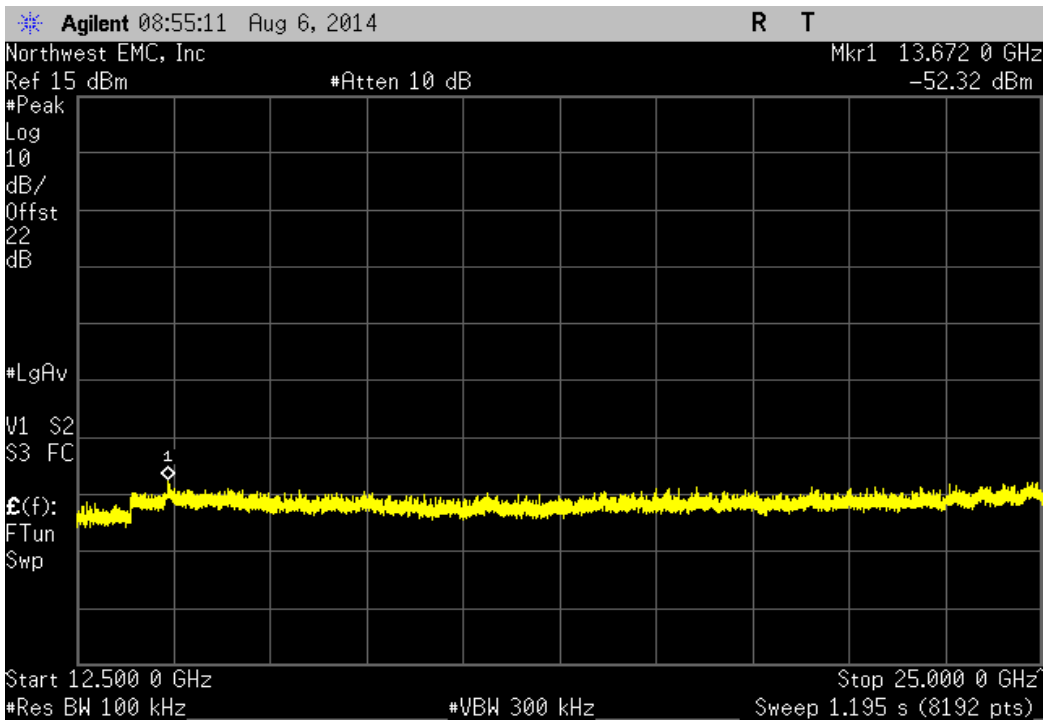

Port 1, 802.11(n) MCS7, Low Channel 1, 2412 MHz				
Frequency Range	Value (dBc)	Limit ≤ (dBc)	Result	
12.5 GHz - 25 GHz	-50.82	-20	Pass