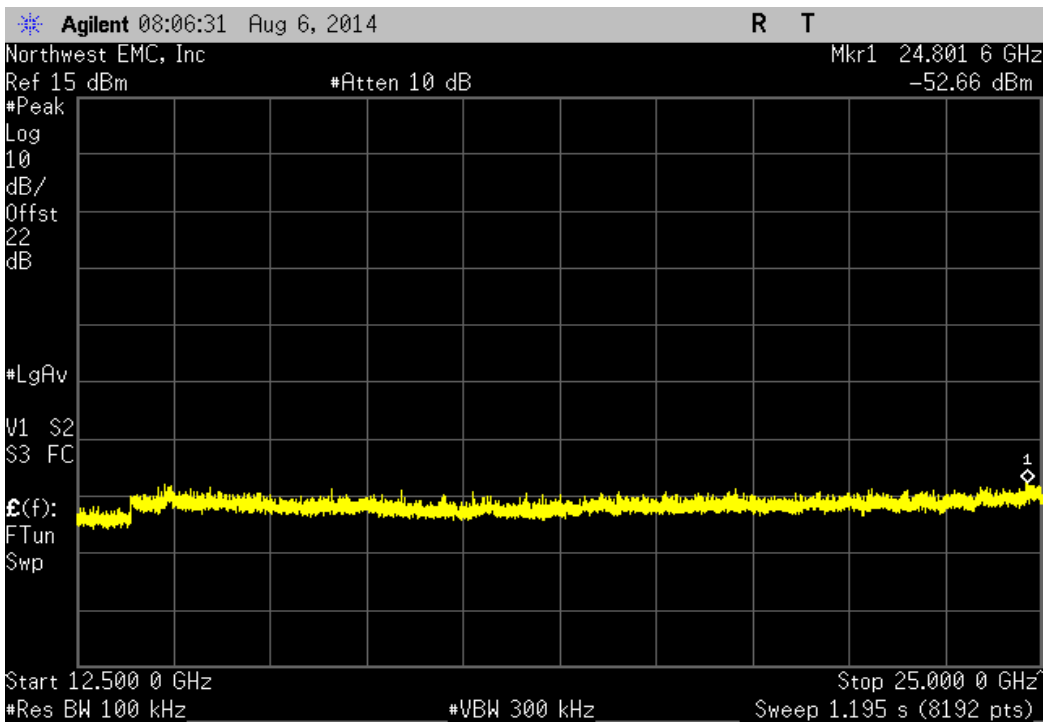

TEST DESCRIPTION

The spurious RF conducted emissions were measured with the EUT set to low, medium and high transmit frequencies. The measurements were made using a direct connection between the RF output of the EUT and the spectrum analyzer. The EUT was transmitting at the data rate(s) listed in the datasheet. For each transmit frequency, the spectrum was scanned throughout the specified frequency range.

Port 1, 802.11(g) 6 Mbps, High Channel 11, 2462 MHz			
Frequency Range	Value (dBc)	Limit ≤ (dBc)	Result
12.5 GHz - 25 GHz	-50.74	-20	Pass

Port 1, 802.11(g) 36 Mbps, Low Channel 1, 2412 MHz			
Frequency Range	Value (dBc)	Limit ≤ (dBc)	Result
Fundamental	N/A	N/A	N/A

Port 1, 802.11(g) 36 Mbps, Low Channel 1, 2412 MHz				
Frequency Range	Value (dBc)	Limit ≤ (dBc)	Result	
30 MHz - 12.5 GHz	-39.17	-20	Pass	

Port 1, 802.11(g) 36 Mbps, Low Channel 1, 2412 MHz				
Frequency Range	Value (dBc)	Limit ≤ (dBc)	Result	
12.5 GHz - 25 GHz	-50.33	-20	Pass	