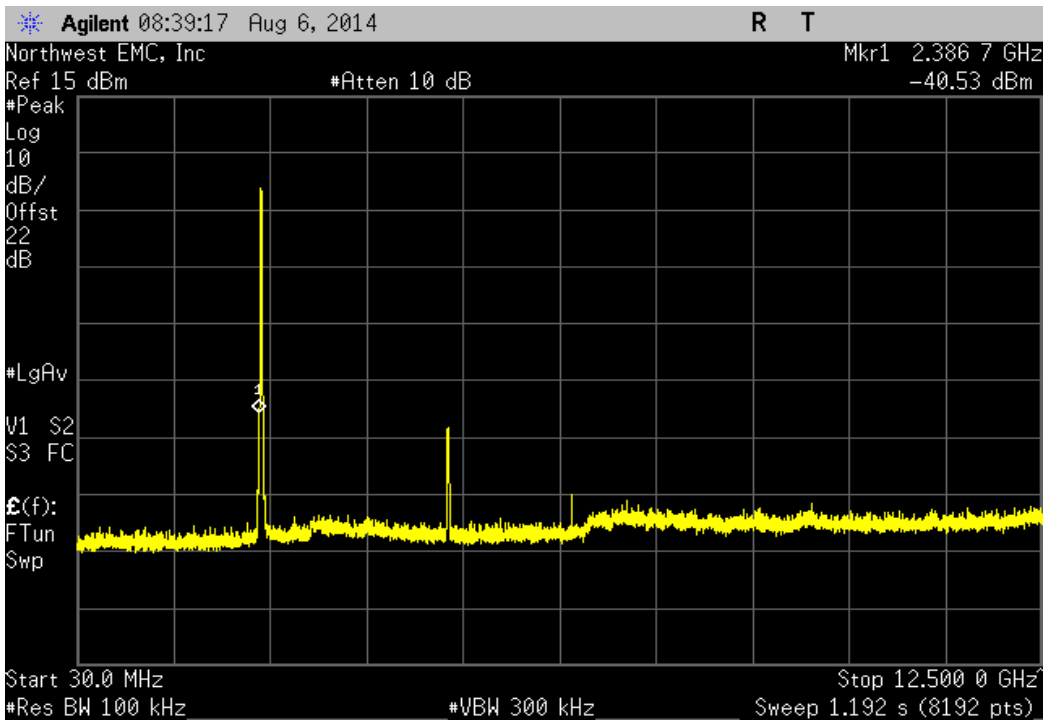

Port 1, 802.11(n) MCS0, Low Channel 1, 2412 MHz				
Frequency Range	Value (dBc)	Limit ≤ (dBc)	Result	
30 MHz - 12.5 GHz	-39.52	-20	Pass