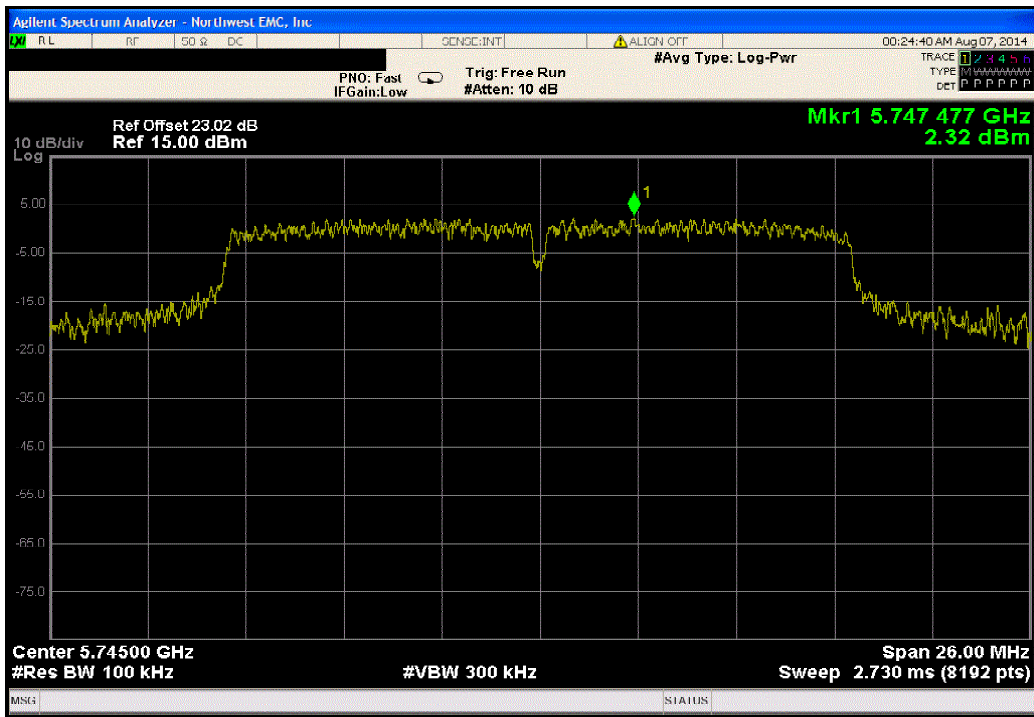

Port 1, 802.11(a) 36 Mbps, Low Channel 149, 5745 MHz			
Frequency Range	Value (dBc)	Limit ≤ (dBc)	Result
Fundamental	N/A	N/A	N/A