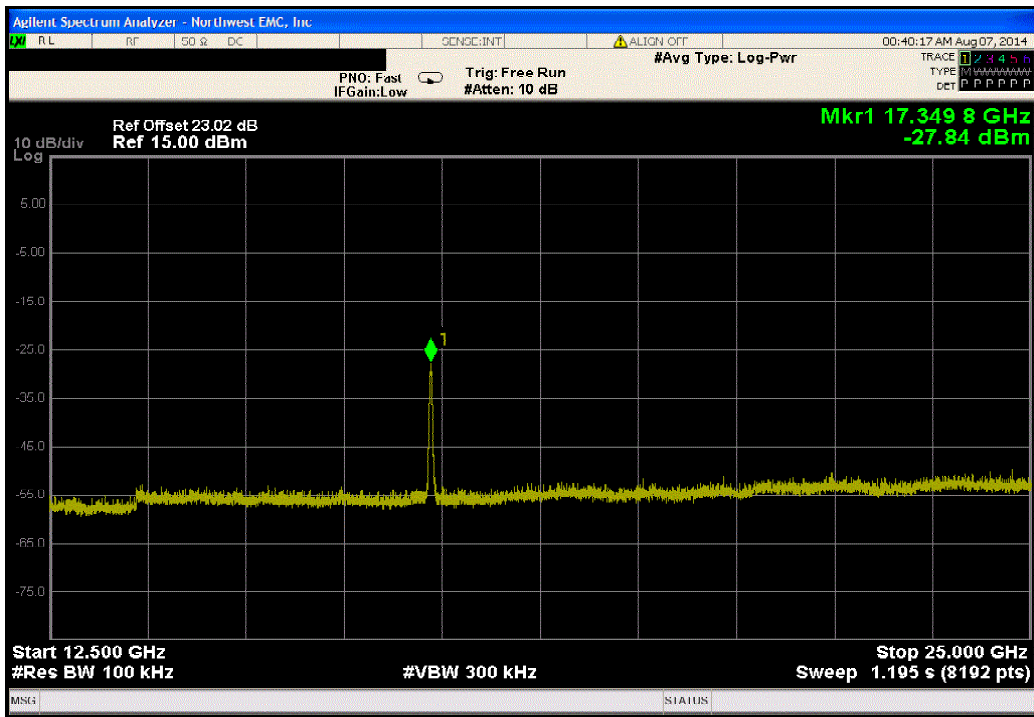

Port 1, 802.11(a) 54 Mbps, Mid Channel 157, 5785 MHz			
Frequency Range	Value (dBc)	Limit ≤ (dBc)	Result
12.5 GHz - 25 GHz	-31.04	-20	Pass