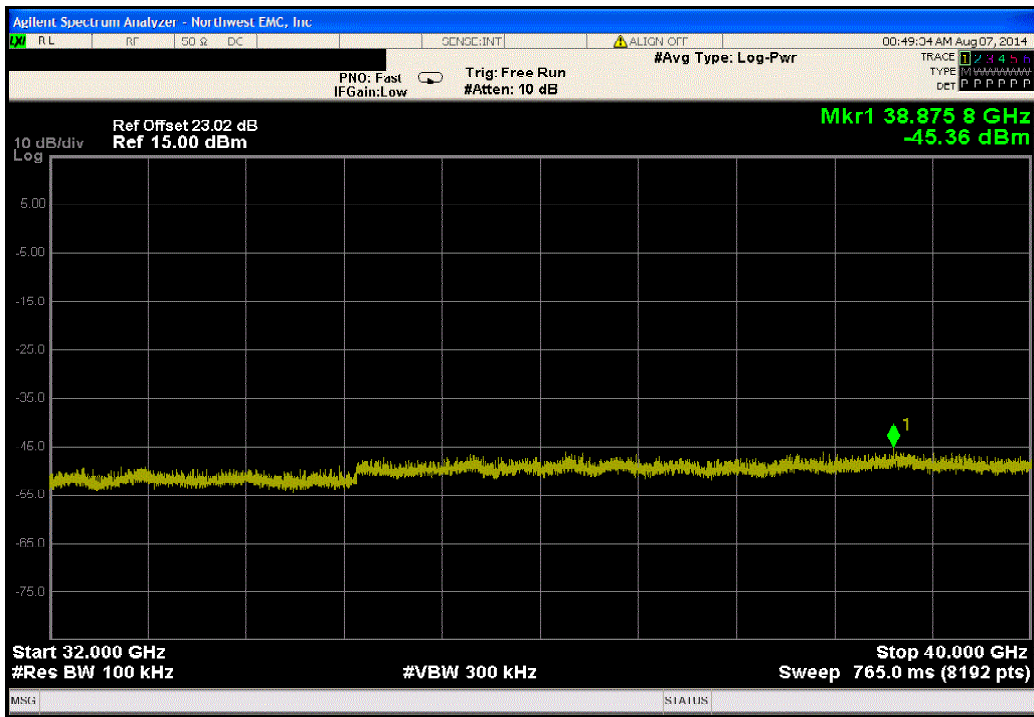

Port 1, 802.11(a) 54 Mbps, Mid Channel 157, 5785 MHz			
Frequency Range	Value (dBc)	Limit ≤ (dBc)	Result
32 GHz - 40 GHz	-48.56	-20	Pass