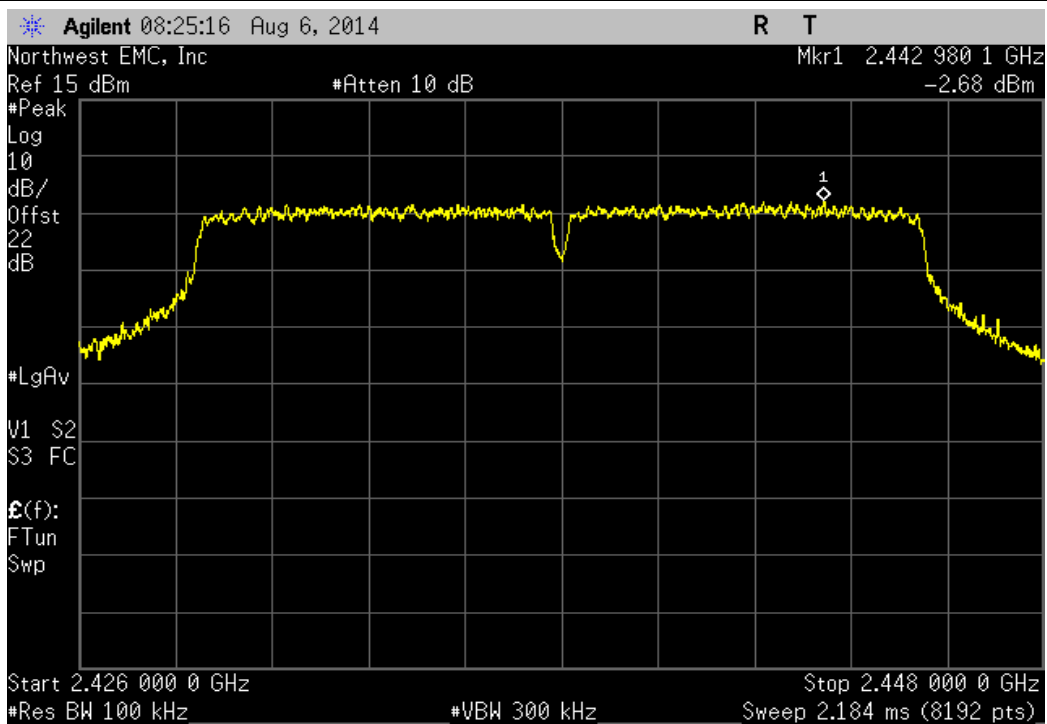

TEST DESCRIPTION

The spurious RF conducted emissions were measured with the EUT set to low, medium and high transmit frequencies. The measurements were made using a direct connection between the RF output of the EUT and the spectrum analyzer. The EUT was transmitting at the data rate(s) listed in the datasheet. For each transmit frequency, the spectrum was scanned throughout the specified frequency range.

Port 1, 802.11(g) 54 Mbps, Low Channel 1, 2412 MHz				
Frequency Range	Value (dBc)	Limit ≤ (dBc)	Result	
Fundamental	N/A	N/A	N/A	

Port 1, 802.11(g) 54 Mbps, Low Channel 1, 2412 MHz				
Frequency Range	Value (dBc)	Limit ≤ (dBc)	Result	
30 MHz - 12.5 GHz	-39.43	-20	Pass	

Port 1, 802.11(g) 54 Mbps, Low Channel 1, 2412 MHz			
Frequency Range	Value (dBc)	Limit ≤ (dBc)	Result
12.5 GHz - 25 GHz	-49.09	-20	Pass

Port 1, 802.11(g) 54 Mbps, Mid Channel 6, 2437 MHz			
Frequency Range	Value (dBc)	Limit ≤ (dBc)	Result
Fundamental	N/A	N/A	N/A