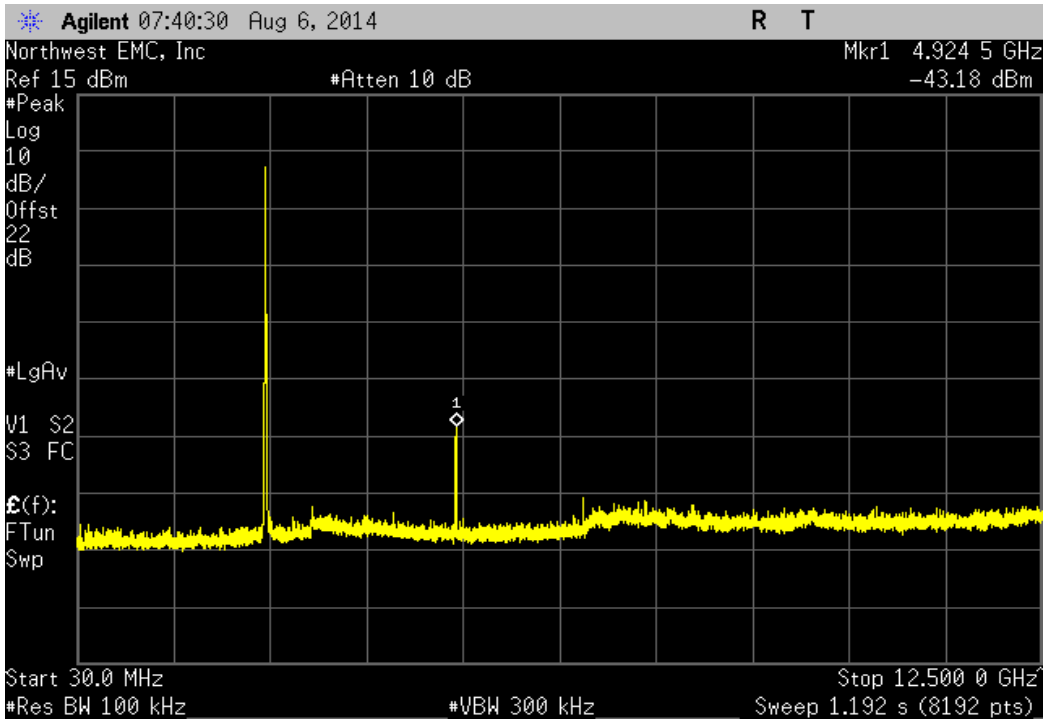

TEST DESCRIPTION

The spurious RF conducted emissions were measured with the EUT set to low, medium and high transmit frequencies. The measurements were made using a direct connection between the RF output of the EUT and the spectrum analyzer. The EUT was transmitting at the data rate(s) listed in the datasheet. For each transmit frequency, the spectrum was scanned throughout the specified frequency range.

Port 1, 802.11(b) 1 Mbps, Mid Channel 6, 2437 MHz				
Frequency Range	Value (dBc)	Limit ≤ (dBc)	Result	
30 MHz - 12.5 GHz	-47	-20	Pass	

Port 1, 802.11(b) 1 Mbps, Mid Channel 6, 2437 MHz				
Frequency Range	Value (dBc)	Limit ≤ (dBc)	Result	
12.5 GHz - 25 GHz	-54.96	-20	Pass	

Port 1, 802.11(b) 1 Mbps, High Channel 11, 2462 MHz			
Frequency Range	Value (dBc)	Limit ≤ (dBc)	Result
Fundamental	N/A	N/A	N/A

Port 1, 802.11(b) 1 Mbps, High Channel 11, 2462 MHz			
Frequency Range	Value (dBc)	Limit ≤ (dBc)	Result
30 MHz - 12.5 GHz	-46.73	-20	Pass