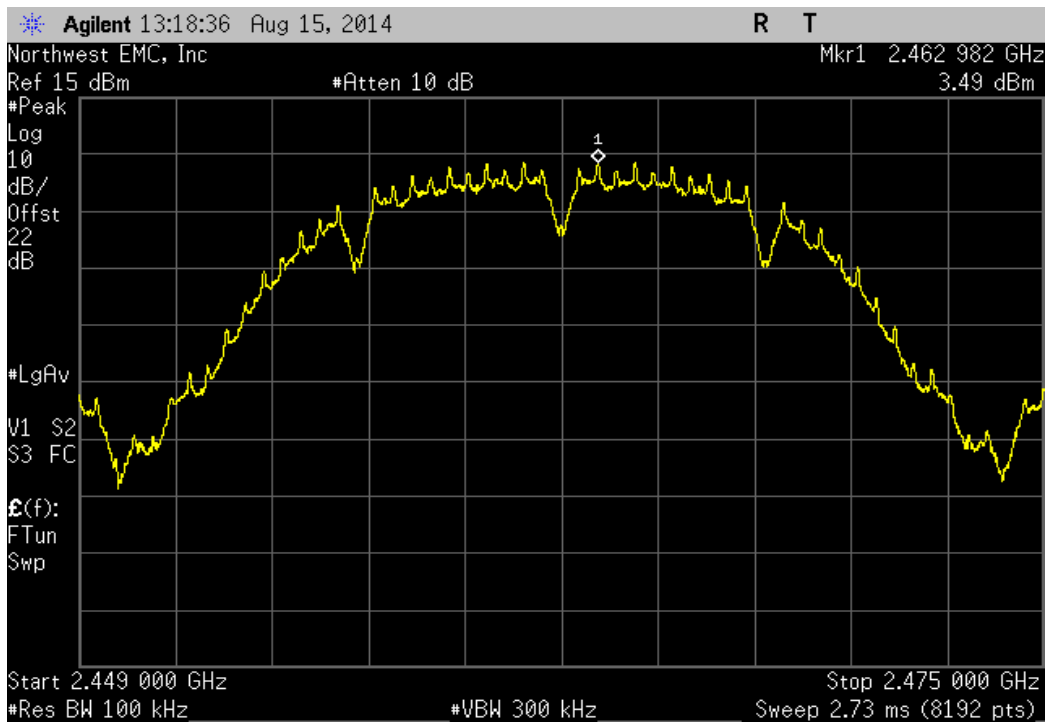

TEST DESCRIPTION

The spurious RF conducted emissions were measured with the EUT set to low, medium and high transmit frequencies. The measurements were made using a direct connection between the RF output of the EUT and the spectrum analyzer. The EUT was transmitting at the data rate(s) listed in the datasheet. For each transmit frequency, the spectrum was scanned throughout the specified frequency range.

Port 1, 802.11(b) 11 Mbps, Low Channel 1, 2412 MHz			
Frequency Range	Value (dBc)	Limit ≤ (dBc)	Result
30 MHz - 12.5 GHz	-41.7	-20	Pass

Port 1, 802.11(b) 11 Mbps, Low Channel 1, 2412 MHz			
Frequency Range	Value (dBc)	Limit ≤ (dBc)	Result
12.5 GHz - 25 GHz	-54.96	-20	Pass

Port 1, 802.11(b) 11 Mbps, Mid Channel 6, 2437 MHz				
Frequency Range	Value (dBc)	Limit ≤ (dBc)	Result	
Fundamental	N/A	N/A	N/A	

Port 1, 802.11(b) 11 Mbps, Mid Channel 6, 2437 MHz				
Frequency Range	Value (dBc)	Limit ≤ (dBc)	Result	
30 MHz - 12.5 GHz	-43.98	-20	Pass	

Port 1, 802.11(b) 11 Mbps, Mid Channel 6, 2437 MHz			
Frequency Range	Value (dBc)	Limit ≤ (dBc)	Result
12.5 GHz - 25 GHz	-54.68	-20	Pass

Port 1, 802.11(b) 11 Mbps, High Channel 11, 2462 MHz			
Frequency Range	Value (dBc)	Limit ≤ (dBc)	Result
Fundamental	N/A	N/A	N/A