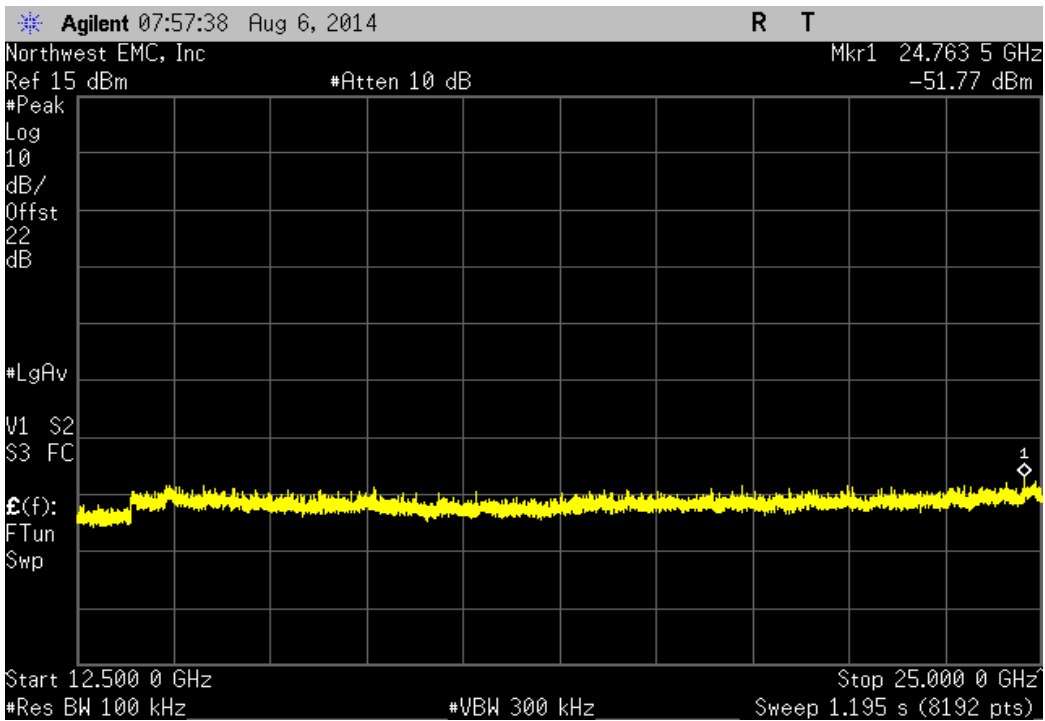

Port 1, 802.11(g) 6 Mbps, High Channel 11, 2462 MHz			
Frequency Range	Value (dBc)	Limit ≤ (dBc)	Result
12.5 GHz - 25 GHz	-50.74	-20	Pass