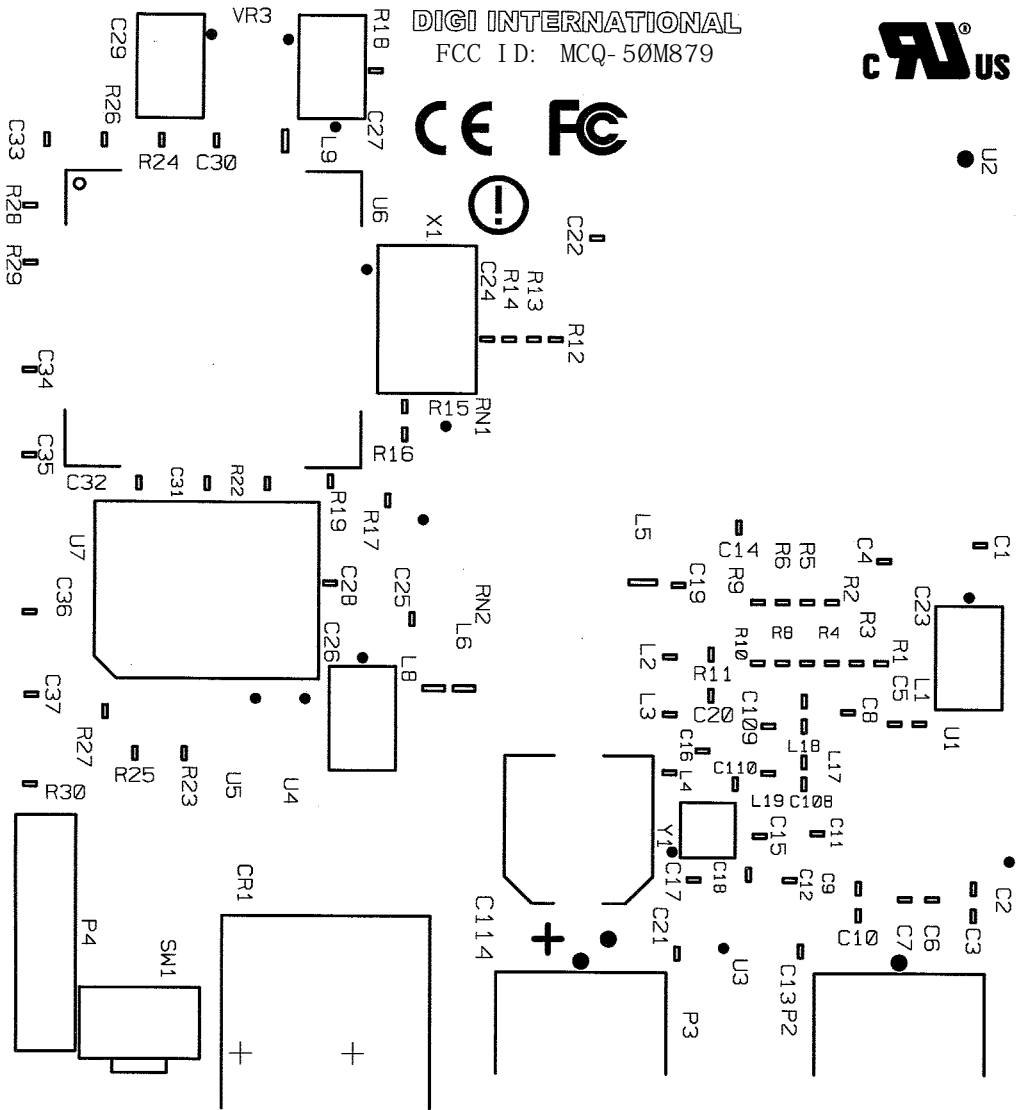

DIGI INTERNATIONAL
FCC ID: MCQ-50M879

The FCC ID will be silkscreened on the device.
Compliance statement will be placed on host
device along with "Contains FCC ID: MCQ-50M879"
and in manual. See other exhibits for details.