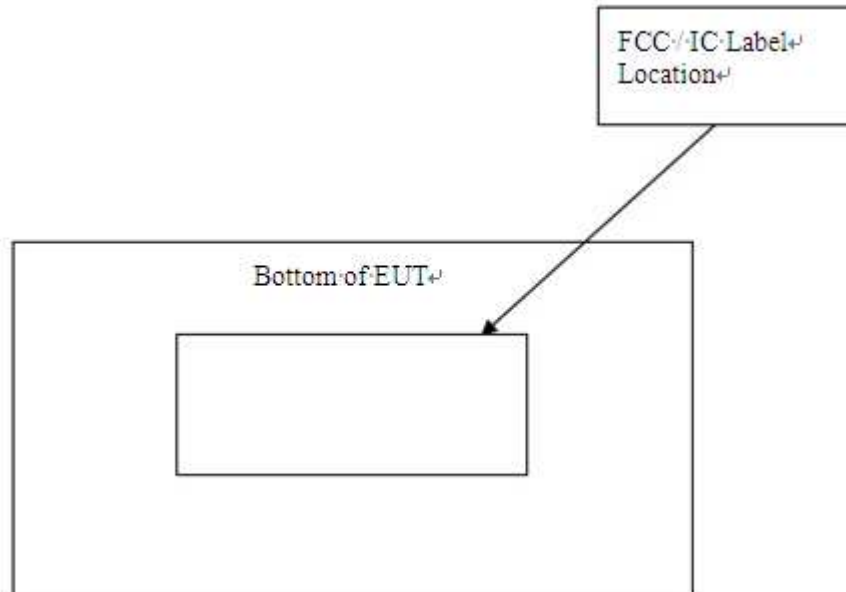

LABEL LOCATION

Brand name : Digi International

Model name : 50001899-03

DIGI **TransPort LR54**
Wi-Fi, LTE-NA/EU
PN:LR54-AW401
Rev: 1P

Digi International Inc,
10000 W76th Street
Eden Prairie, MN 55344
(800)344-4273
www.digi.com

WiFi CERTIFIED

FC

CE

⚠

IMEI: 355790040039718

MAC: 0040FF0F43F0

SN: LR000001

95015937A

This device complies with Part 15 of the FCC Rules. Refer to the user guide for details.
FCC ID:MCQ-50M1899 and IC :1846A-50M1899
Contains FCC ID: N7NMC7455 and IC : 2417C-MC7455

50001899-03
CoO: CHN 1548

Do not remove cover. No user serviceable parts.

FCC ID : **MCQ-50M1899**