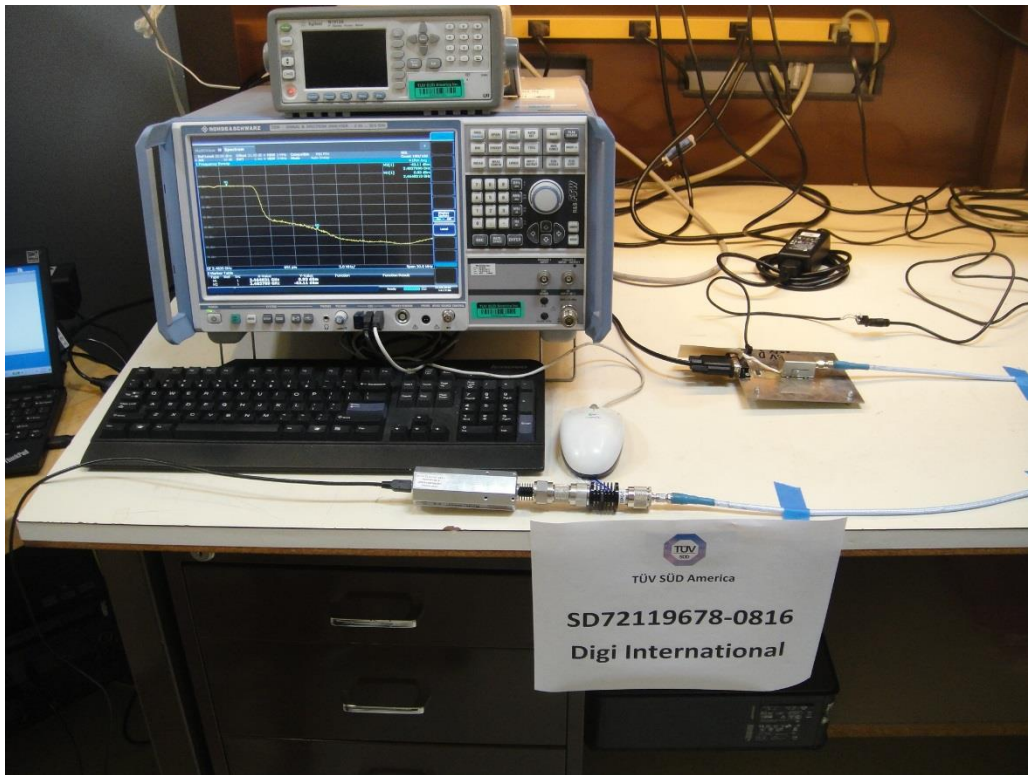

America

Antenna Conducted Port Measurement

FCC ID: MCQ-50M1745
IC: 1846A-50M1745
Report No.: SD72119678-0816

America

America

Radiated Emission Below 1GHz (Front and Back)

America

Radiated Emission Above 1GHz (Front and Back)