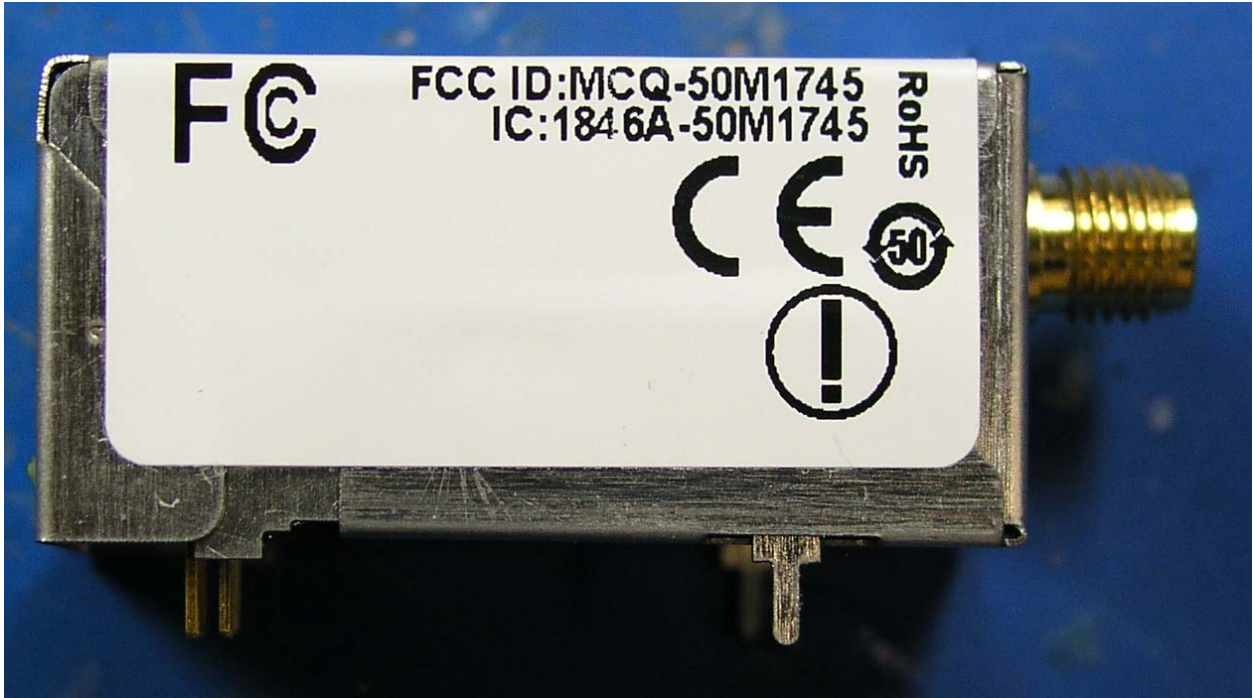

Digi Connect Wi ME 9210 JTAG FCC and Industry Canada ID label location

Company name and model number location

Digi Connect Wi ME 9210 NON-JTAG FCC and Industry Canada ID label location

Company name and model number location