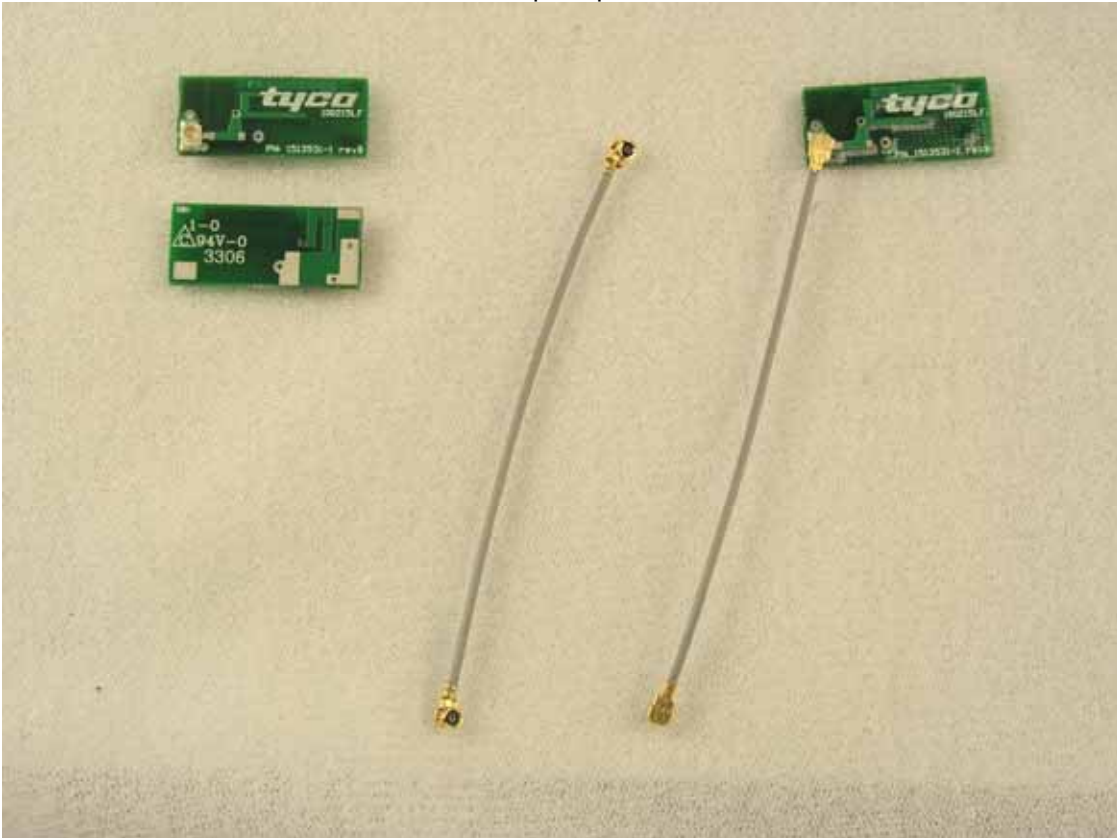

Digi WiEM 9210 Internal Photos – Antenna  
2xu\_fl\_pc

2xu\_fl\_pc exploded

Dipole

Dipole with magnet

Digi WiEM 9210 Internal Photos – Assembly Component Side

Solder side with label

Solder side without label

Solder side without label – add'l photo

Shielded

Digi WiEM 9210 Internal Photos – Shielding Details  
Left

Digi WiEM 9210 Internal Photos – Shielding Details  
Lower left corner

Lower

Lower – add'l photo

Lower right corner