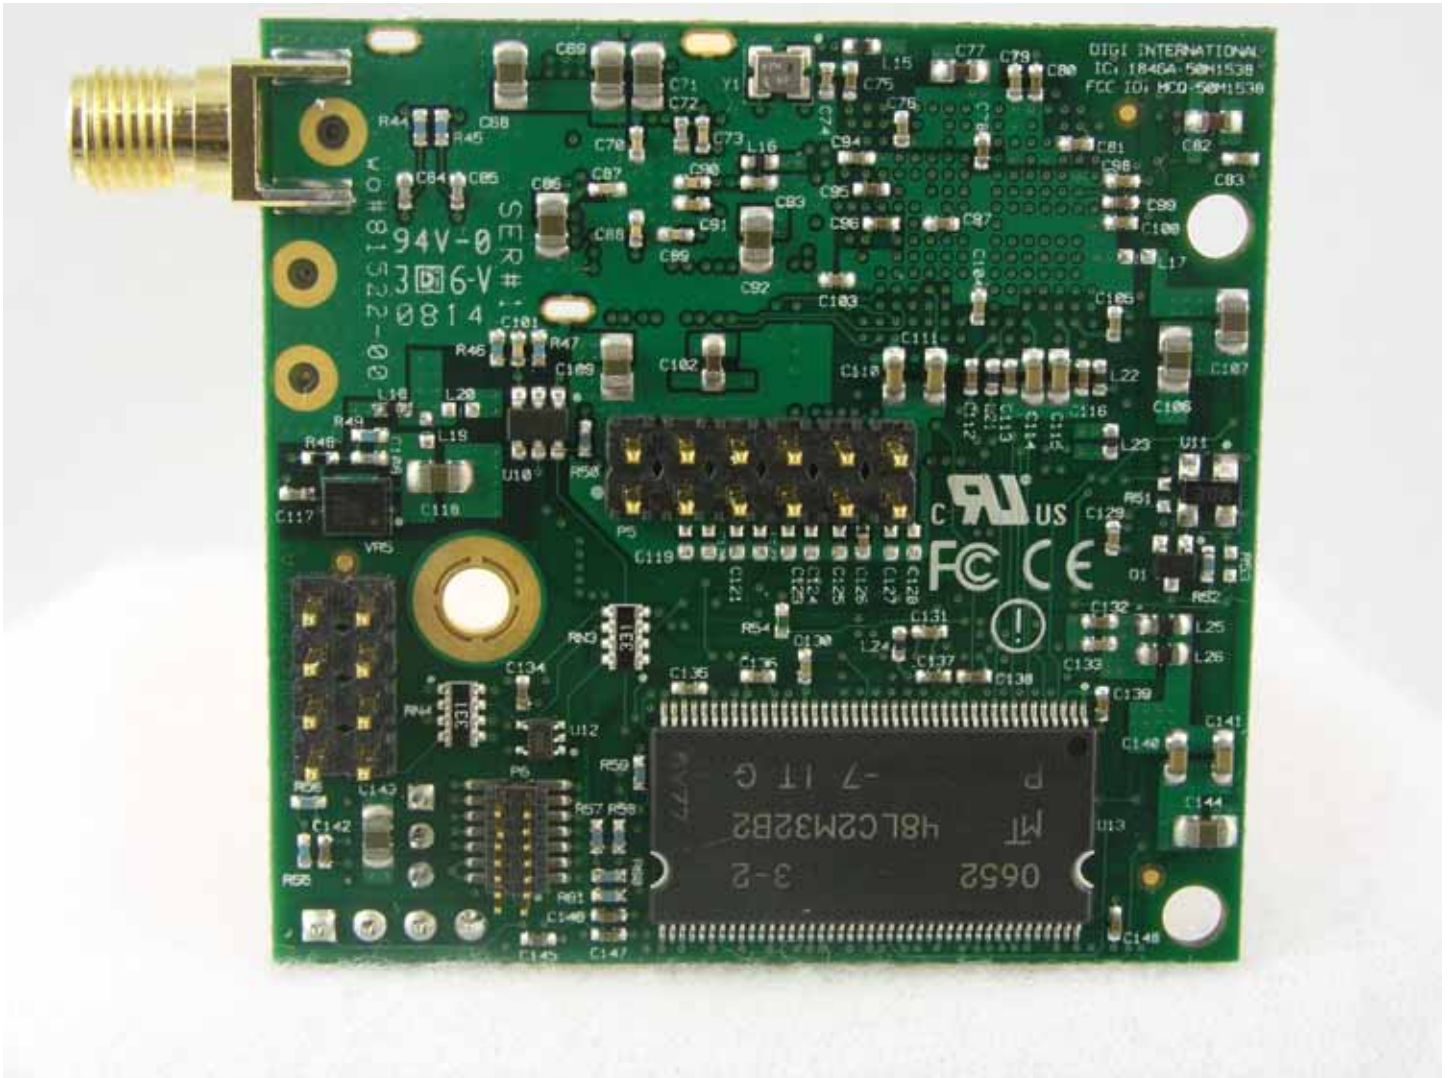

Digi WiEM 9210 Internal Photos – Antenna  
2xu\_fl\_pc

2xu\_fl\_pc exploded

Dipole

Dipole with magnet

Digi WiEM 9210 Internal Photos – Assembly Component Side

Solder side with label

Solder side without label

Solder side without label – add'l photo

Shielded

Digi WiEM 9210 Internal Photos – Shielding Details  
Left

Digi WiEM 9210 Internal Photos – Shielding Details  
Lower left corner

Lower

Lower – add'l photo

Lower right corner