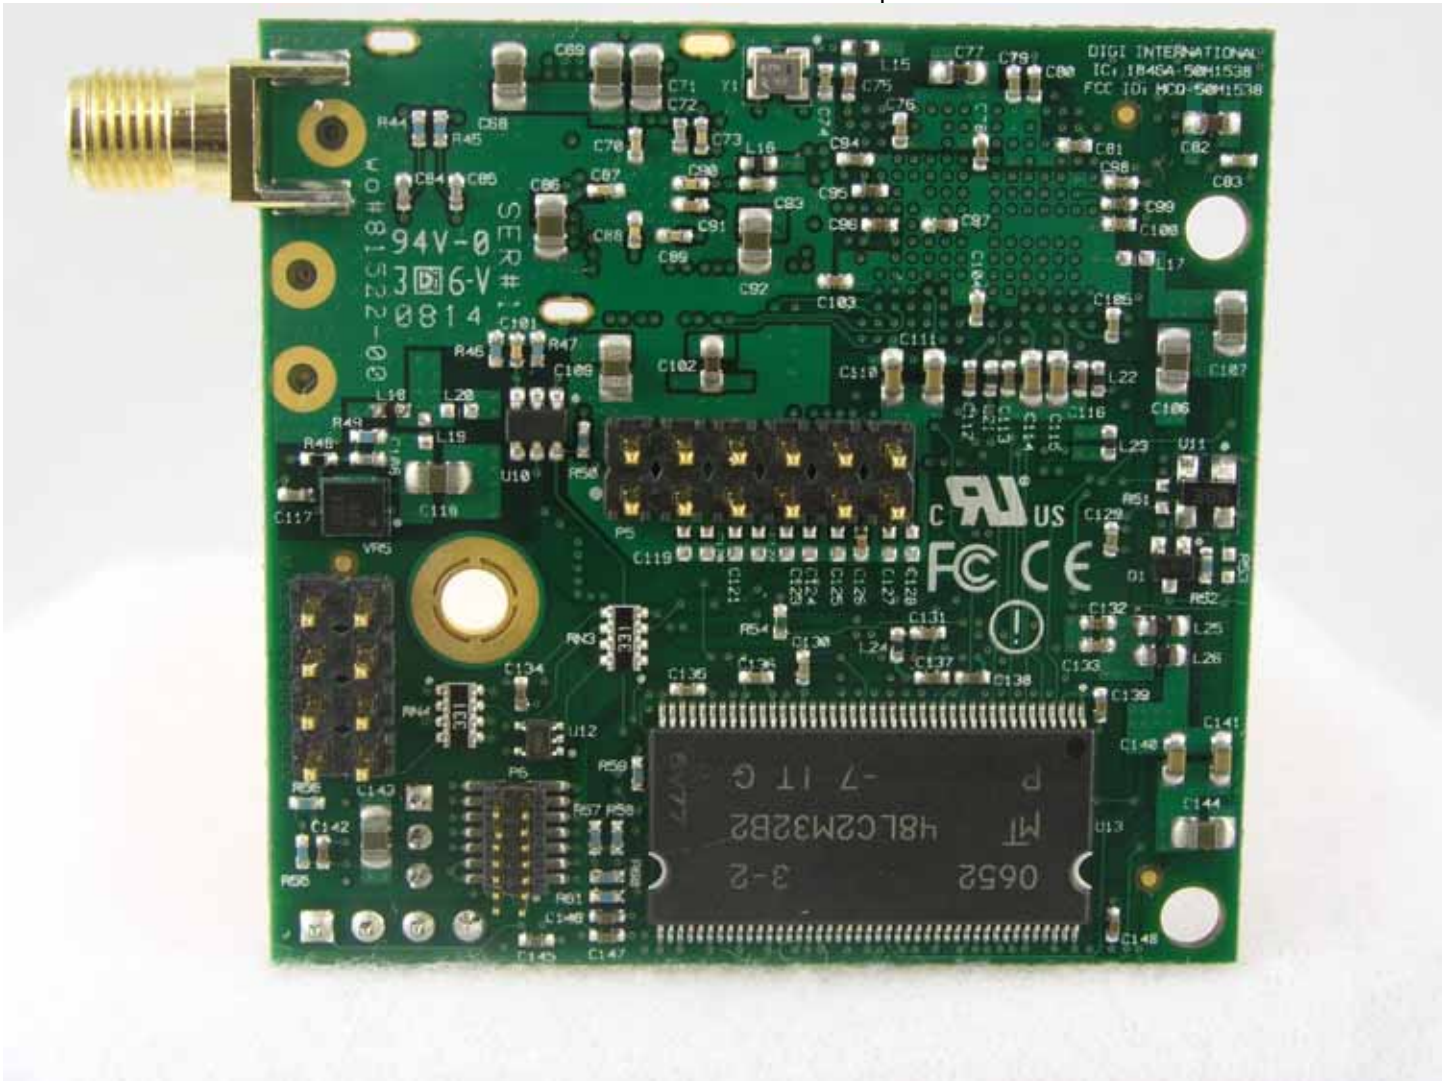

Digi WiEM 9210 Internal Photos – Antenna  
2xu\_fl\_pc

2xu\_fl\_pc exploded

Dipole

Dipole with magnet

Digi WiEM 9210 Internal Photos – Assembly Component Side

Solder side with label

Solder side without label

Solder side without label – add'l photo

Shielded

Digi WiEM 9210 Internal Photos – Shielding Details  
Left

Digi WiEM 9210 Internal Photos – Shielding Details  
Lower left corner

Lower

Lower – add'l photo

Lower right corner