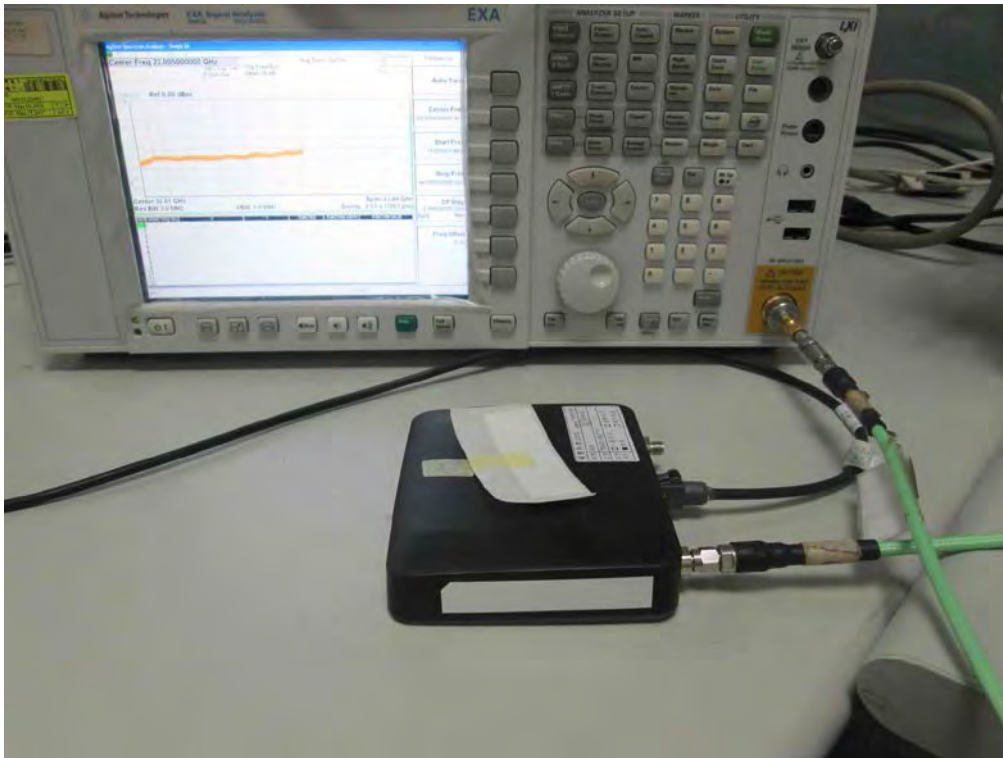

### RADIATED EMISSION SETUP

Below 1GHz

**Above 1GHz**

**ANTENNA PORT CONDUCTED RF MEASUREMENT SETUP**

**CONDUCTED EMISSION SETUP**