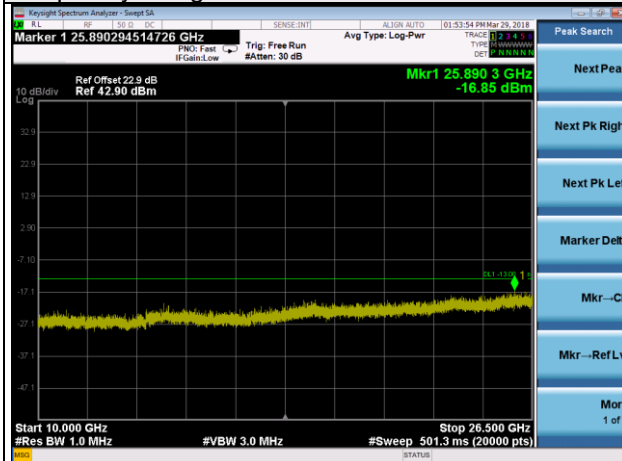

Frequency Range : 10GHz~26.5GHz

LTE Band 2 Channel Band width: 10MHz

Channel 19150

Frequency Range : 9kHz~1GHz

Frequency Range : 1GHz ~10GHz

Frequency Range : 10GHz~26.5GHz

LTE Band 2 Channel Band width: 15MHz

Channel 18675

Frequency Range : 9kHz~1GHz

Frequency Range : 1GHz ~10GHz

Frequency Range : 10GHz~26.5GHz

LTE Band 2 Channel Band width: 15MHz

Channel 18900

Frequency Range : 9kHz~1GHz

Frequency Range : 1GHz ~10GHz

Frequency Range : 10GHz~26.5GHz

LTE Band 2 Channel Band width: 15MHz

Channel 19125

Frequency Range : 9kHz~1GHz

Frequency Range : 1GHz ~10GHz

Frequency Range : 10GHz~26.5GHz

LTE Band 2 Channel Band width: 20MHz