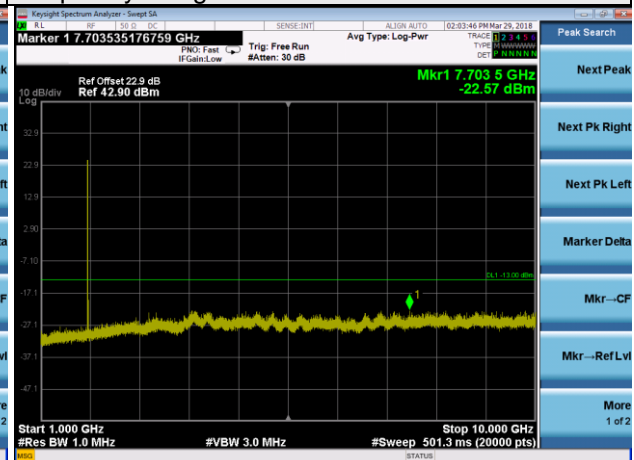

Frequency Range : 10GHz~26.5GHz

LTE Band 2 Channel Band width: 15MHz

Channel 19125

Frequency Range : 9kHz~1GHz

Frequency Range : 1GHz ~10GHz

Frequency Range : 10GHz~26.5GHz

LTE Band 2 Channel Band width: 20MHz

Channel 18700

Frequency Range : 9kHz~1GHz

Frequency Range : 1GHz ~10GHz

Frequency Range : 10GHz~26.5GHz

LTE Band 2 Channel Band width: 20MHz

Channel 18900

Frequency Range : 9kHz~1GHz

Frequency Range : 1GHz ~10GHz