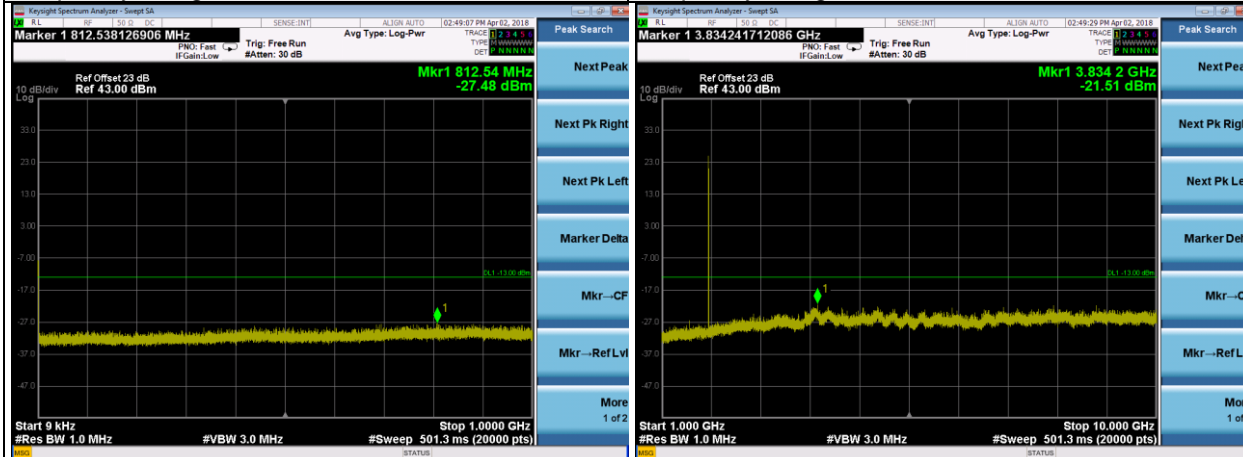

LTE Band 25 Channel Band width: 3MHz

Channel 26055

Frequency Range : 9kHz~1GHz