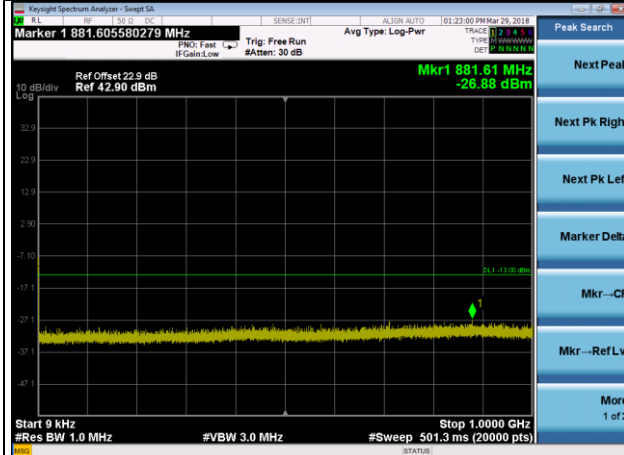

Frequency Range : 1GHz ~10GHz

Frequency Range : 10GHz~26.5GHz

LTE Band 2 Channel Band width: 1.4MHz

Channel 19193

Frequency Range : 9kHz~1GHz

Frequency Range : 1GHz ~10GHz

Frequency Range : 10GHz~26.5GHz

LTE Band 2 Channel Band width: 3MHz

Channel 18615

Frequency Range : 9kHz~1GHz

Frequency Range : 1GHz ~10GHz

Frequency Range : 10GHz~26.5GHz

LTE Band 2 Channel Band width: 3MHz

Channel 18900

Frequency Range : 9kHz~1GHz

Frequency Range : 1GHz ~10GHz