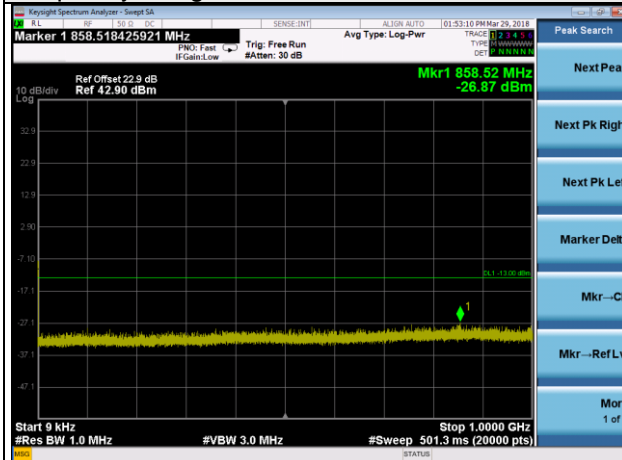

Frequency Range : 10GHz~26.5GHz

LTE Band 2 Channel Band width: 10MHz

Channel 19150

Frequency Range : 9kHz~1GHz

Frequency Range : 1GHz ~10GHz

Frequency Range : 10GHz~26.5GHz

LTE Band 2 Channel Band width: 15MHz

Channel 18675

Frequency Range : 9kHz~1GHz

Frequency Range : 1GHz ~10GHz

Frequency Range : 10GHz~26.5GHz

LTE Band 2 Channel Band width: 15MHz

Channel 18900

Frequency Range : 9kHz~1GHz

Frequency Range : 1GHz ~10GHz

Frequency Range : 10GHz~26.5GHz

LTE Band 2 Channel Band width: 15MHz

Channel 19125

Frequency Range : 9kHz~1GHz

Frequency Range : 1GHz ~10GHz

Frequency Range : 10GHz~26.5GHz

LTE Band 2 Channel Band width: 20MHz