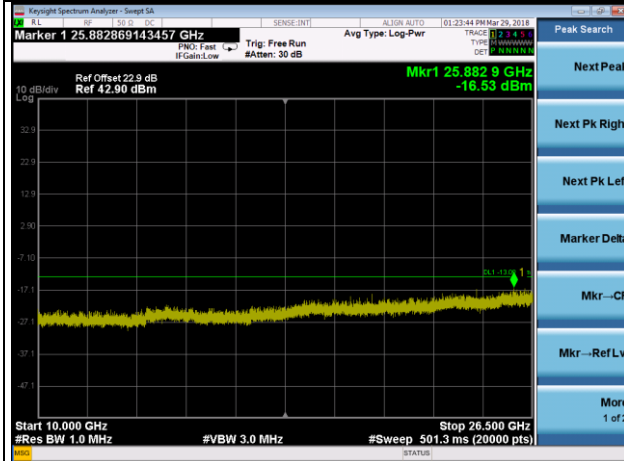

Channel 18615

Frequency Range : 9kHz~1GHz

Frequency Range : 1GHz ~10GHz

Frequency Range : 10GHz~26.5GHz

LTE Band 2 Channel Band width: 3MHz

Channel 18900

Frequency Range : 9kHz~1GHz

Frequency Range : 1GHz ~10GHz

Frequency Range : 10GHz~26.5GHz

LTE Band 2 Channel Band width: 3MHz

Channel 19185

Frequency Range : 9kHz~1GHz

Frequency Range : 1GHz ~10GHz

Frequency Range : 10GHz~26.5GHz

LTE Band 2 Channel Band width: 5MHz