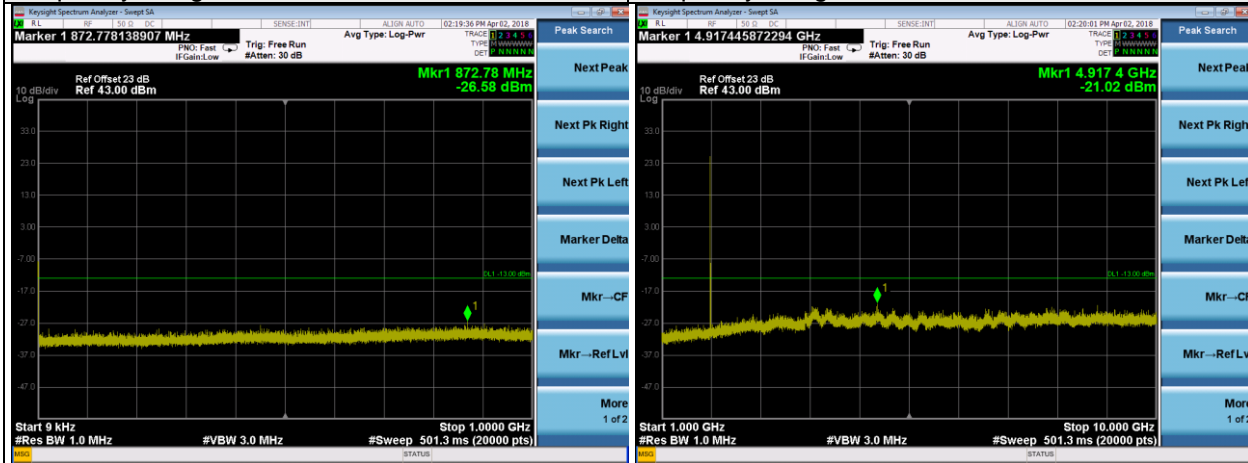

Frequency Range : 10GHz~26.5GHz

LTE Band 2 Channel Band width: 20MHz

Channel 19100

Frequency Range : 9kHz~1GHz

Frequency Range : 1GHz ~10GHz

Frequency Range : 10GHz~26.5GHz

LTE Band 25 Channel Band width: 1.4MHz

Channel 26047

Frequency Range : 9kHz~1GHz

Frequency Range : 1GHz ~10GHz

Frequency Range : 10GHz~26.5GHz

LTE Band 25 Channel Band width: 1.4MHz
Channel 26365

Frequency Range : 9kHz~1GHz Frequency Range : 1GHz ~10GHz

Frequency Range : 10GHz~26.5GHz

LTE Band 25 Channel Band width: 1.4MHz
Channel 26683

Frequency Range : 9kHz~1GHz Frequency Range : 1GHz ~10GHz

Frequency Range : 10GHz~26.5GHz

LTE Band 25 Channel Band width: 3MHz