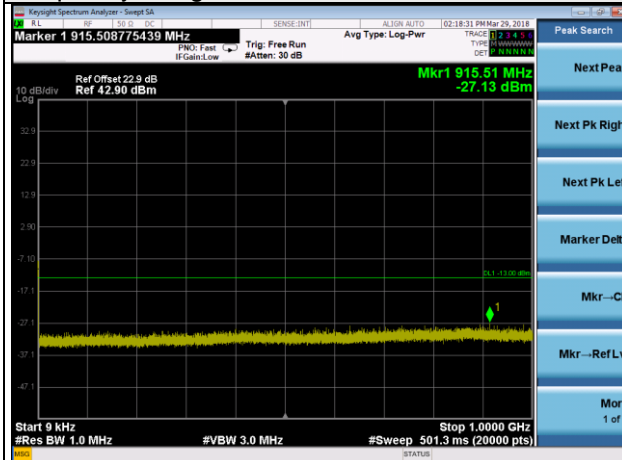

LTE Band 2 Channel Band width: 1.4MHz

Channel 18607

Frequency Range : 9kHz~1GHz

Frequency Range : 1GHz ~10GHz

Frequency Range : 10GHz~26.5GHz

LTE Band 2 Channel Band width: 1.4MHz

Channel 18900

Frequency Range : 9kHz~1GHz

Frequency Range : 1GHz ~10GHz

Frequency Range : 10GHz~26.5GHz

LTE Band 2 Channel Band width: 1.4MHz

Channel 19193

Frequency Range : 9kHz~1GHz

Frequency Range : 1GHz ~10GHz

Frequency Range : 10GHz~26.5GHz

LTE Band 2 Channel Band width: 3MHz