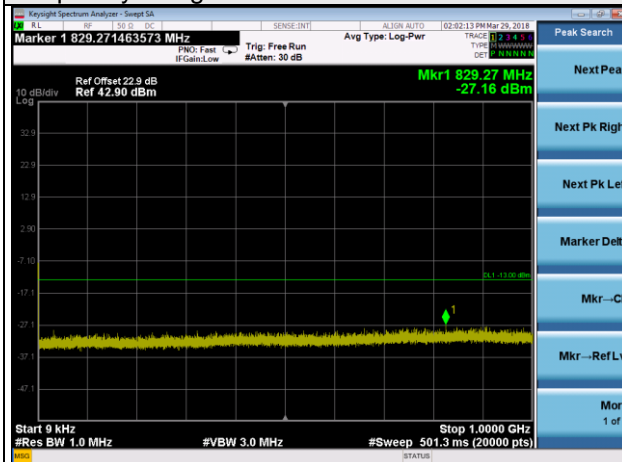

Frequency Range : 10GHz~26.5GHz

LTE Band 2 Channel Band width: 15MHz

Channel 19125

Frequency Range : 9kHz~1GHz

Frequency Range : 1GHz ~10GHz

Frequency Range : 10GHz~26.5GHz

LTE Band 2 Channel Band width: 20MHz

Channel 18700

Frequency Range : 9kHz~1GHz

Frequency Range : 1GHz ~10GHz

Frequency Range : 10GHz~26.5GHz

LTE Band 2 Channel Band width: 20MHz

Channel 18900

Frequency Range : 9kHz~1GHz

Frequency Range : 1GHz ~10GHz

Frequency Range : 10GHz~26.5GHz

LTE Band 2 Channel Band width: 20MHz

Channel 19100

Frequency Range : 9kHz~1GHz

Frequency Range : 1GHz ~10GHz

Frequency Range : 10GHz~26.5GHz

LTE Band 25 Channel Band width: 1.4MHz