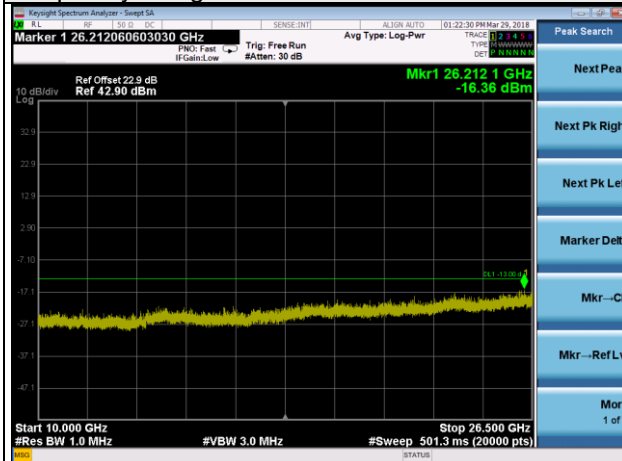

Channel 18615

Frequency Range : 9kHz~1GHz

Frequency Range : 1GHz ~10GHz

Frequency Range : 10GHz~26.5GHz

LTE Band 2 Channel Band width: 3MHz

Channel 18900

Frequency Range : 9kHz~1GHz

Frequency Range : 1GHz ~10GHz

Frequency Range : 10GHz~26.5GHz

LTE Band 2 Channel Band width: 3MHz

Channel 19185

Frequency Range : 9kHz~1GHz

Frequency Range : 1GHz ~10GHz

Frequency Range : 10GHz~26.5GHz

LTE Band 2 Channel Band width: 5MHz