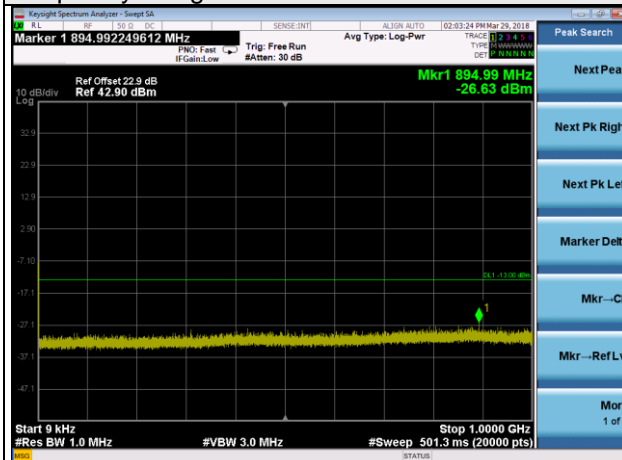

Channel 18675

Frequency Range : 9kHz~1GHz

Frequency Range : 1GHz ~10GHz

Frequency Range : 10GHz~26.5GHz

LTE Band 2 Channel Band width: 15MHz

Channel 18900

Frequency Range : 9kHz~1GHz

Frequency Range : 1GHz ~10GHz

Frequency Range : 10GHz~26.5GHz

LTE Band 2 Channel Band width: 15MHz

Channel 19125

Frequency Range : 9kHz~1GHz

Frequency Range : 1GHz ~10GHz

Frequency Range : 10GHz~26.5GHz

LTE Band 2 Channel Band width: 20MHz

Channel 18700

Frequency Range : 9kHz~1GHz

Frequency Range : 1GHz ~10GHz

Frequency Range : 10GHz~26.5GHz

LTE Band 2 Channel Band width: 20MHz

Channel 18900

Frequency Range : 9kHz~1GHz

Frequency Range : 1GHz ~10GHz