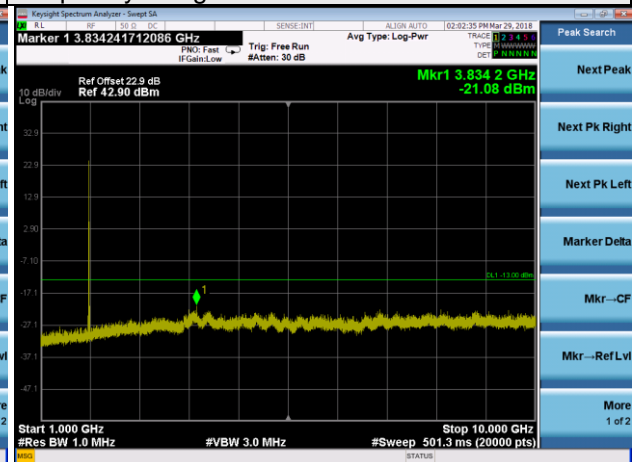

Frequency Range : 10GHz~26.5GHz

LTE Band 2 Channel Band width: 15MHz

Channel 19125

Frequency Range : 9kHz~1GHz

Frequency Range : 1GHz ~10GHz

Frequency Range : 10GHz~26.5GHz

LTE Band 2 Channel Band width: 20MHz

Channel 18700

Frequency Range : 9kHz~1GHz

Frequency Range : 1GHz ~10GHz

Frequency Range : 10GHz~26.5GHz

LTE Band 2 Channel Band width: 20MHz

Channel 18900

Frequency Range : 9kHz~1GHz

Frequency Range : 1GHz ~10GHz

Frequency Range : 10GHz~26.5GHz

LTE Band 2 Channel Band width: 20MHz

Channel 19100

Frequency Range : 9kHz~1GHz

Frequency Range : 1GHz ~10GHz

Frequency Range : 10GHz~26.5GHz

LTE Band 25 Channel Band width: 1.4MHz