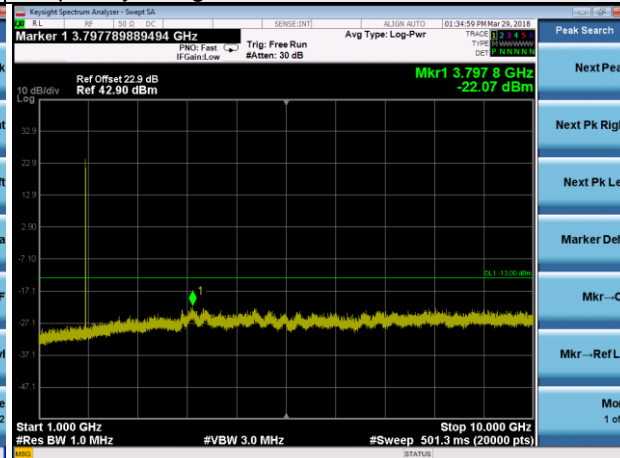

Frequency Range : 10GHz~26.5GHz

LTE Band 2 Channel Band width: 3MHz

Channel 19185

Frequency Range : 9kHz~1GHz

Frequency Range : 1GHz ~10GHz

Frequency Range : 10GHz~26.5GHz

LTE Band 2 Channel Band width: 5MHz

Channel 18625

Frequency Range : 9kHz~1GHz

Frequency Range : 1GHz ~10GHz

Frequency Range : 10GHz~26.5GHz

LTE Band 2 Channel Band width: 5MHz

Channel 18900

Frequency Range : 9kHz~1GHz

Frequency Range : 1GHz ~10GHz

Frequency Range : 10GHz~26.5GHz

LTE Band 2 Channel Band width: 5MHz

Channel 19175

Frequency Range : 9kHz~1GHz

Frequency Range : 1GHz ~10GHz

Frequency Range : 10GHz~26.5GHz

LTE Band 2 Channel Band width: 10MHz