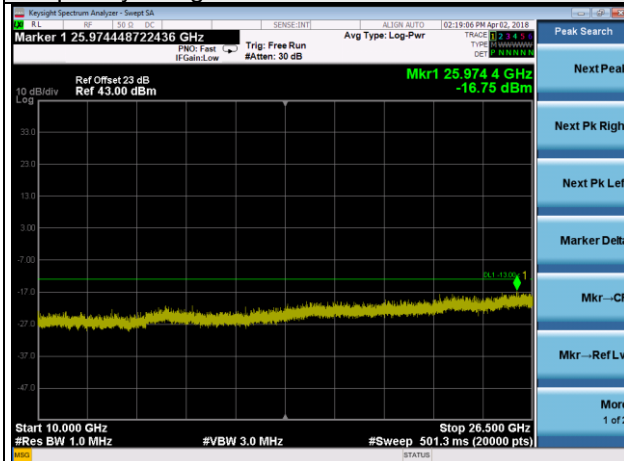

Frequency Range : 10GHz~26.5GHz

LTE Band 25 Channel Band width: 1.4MHz
Channel 26683

Frequency Range : 9kHz~1GHz Frequency Range : 1GHz ~10GHz

Frequency Range : 10GHz~26.5GHz

LTE Band 25 Channel Band width: 3MHz