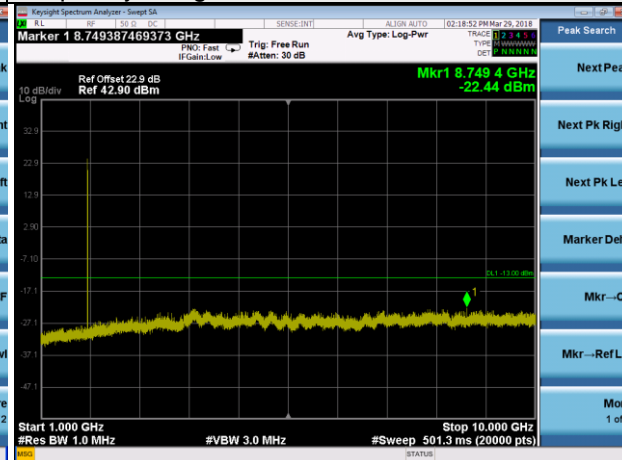

LTE Band 2 Channel Band width: 1.4MHz

Channel 18607

Frequency Range : 9kHz~1GHz

Frequency Range : 1GHz ~10GHz

Frequency Range : 10GHz~26.5GHz

LTE Band 2 Channel Band width: 1.4MHz

Channel 18900

Frequency Range : 9kHz~1GHz

Frequency Range : 1GHz ~10GHz

Frequency Range : 10GHz~26.5GHz

LTE Band 2 Channel Band width: 1.4MHz

Channel 19193

Frequency Range : 9kHz~1GHz

Frequency Range : 1GHz ~10GHz

Frequency Range : 10GHz~26.5GHz

LTE Band 2 Channel Band width: 3MHz