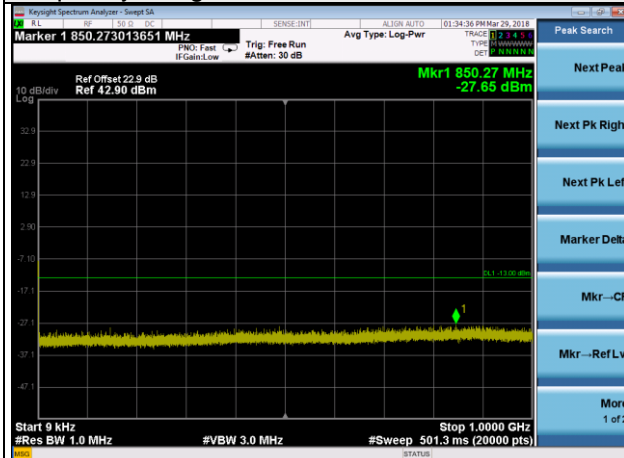

Frequency Range : 10GHz~26.5GHz

LTE Band 2 Channel Band width: 3MHz

Channel 19185

Frequency Range : 9kHz~1GHz

Frequency Range : 1GHz ~10GHz

Frequency Range : 10GHz~26.5GHz

LTE Band 2 Channel Band width: 5MHz

Channel 18625

Frequency Range : 9kHz~1GHz

Frequency Range : 1GHz ~10GHz

Frequency Range : 10GHz~26.5GHz

LTE Band 2 Channel Band width: 5MHz

Channel 18900

Frequency Range : 9kHz~1GHz

Frequency Range : 1GHz ~10GHz