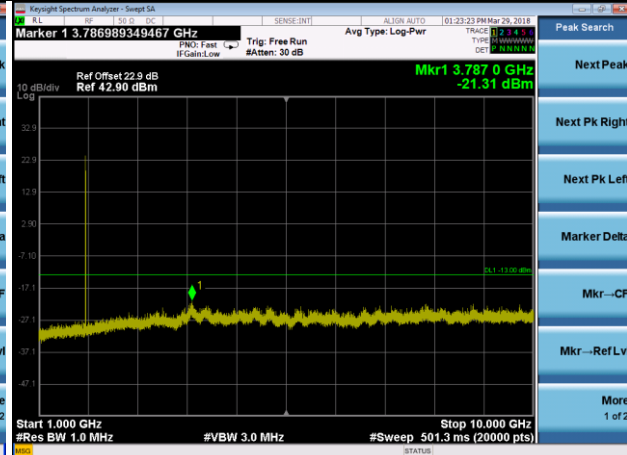

LTE Band 2 Channel Band width: 1.4MHz

Channel 18607

Frequency Range : 9kHz~1GHz

Frequency Range : 1GHz ~10GHz

Frequency Range : 10GHz~26.5GHz

LTE Band 2 Channel Band width: 1.4MHz

Channel 18900

Frequency Range : 9kHz~1GHz

Frequency Range : 1GHz ~10GHz

Frequency Range : 10GHz~26.5GHz

LTE Band 2 Channel Band width: 1.4MHz

Channel 19193

Frequency Range : 9kHz~1GHz

Frequency Range : 1GHz ~10GHz

Frequency Range : 10GHz~26.5GHz

LTE Band 2 Channel Band width: 3MHz

Channel 18615

Frequency Range : 9kHz~1GHz

Frequency Range : 1GHz ~10GHz

Frequency Range : 10GHz~26.5GHz

LTE Band 2 Channel Band width: 3MHz

Channel 18900

Frequency Range : 9kHz~1GHz

Frequency Range : 1GHz ~10GHz