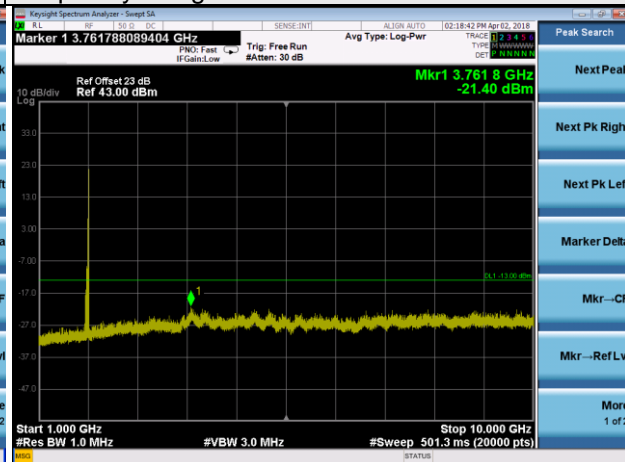

Frequency Range : 10GHz~26.5GHz

LTE Band 2 Channel Band width: 20MHz

Channel 19100

Frequency Range : 9kHz~1GHz

Frequency Range : 1GHz ~10GHz

Frequency Range : 10GHz~26.5GHz

LTE Band 25 Channel Band width: 1.4MHz

Channel 26047

Frequency Range : 9kHz~1GHz

Frequency Range : 1GHz ~10GHz

Frequency Range : 10GHz~26.5GHz

LTE Band 25 Channel Band width: 1.4MHz
Channel 26365

Frequency Range : 9kHz~1GHz Frequency Range : 1GHz ~10GHz

Frequency Range : 10GHz~26.5GHz

LTE Band 25 Channel Band width: 1.4MHz
Channel 26683

Frequency Range : 9kHz~1GHz Frequency Range : 1GHz ~10GHz

Frequency Range : 10GHz~26.5GHz

LTE Band 25 Channel Band width: 3MHz