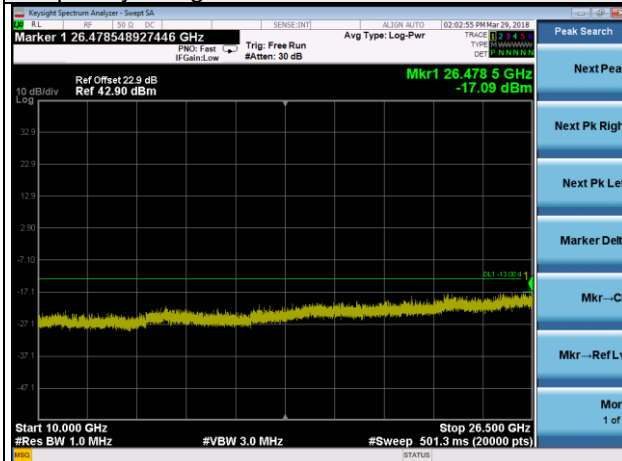

Frequency Range : 10GHz~26.5GHz

LTE Band 2 Channel Band width: 15MHz

Channel 19125

Frequency Range : 9kHz~1GHz

Frequency Range : 1GHz ~10GHz

Frequency Range : 10GHz~26.5GHz

LTE Band 2 Channel Band width: 20MHz

Channel 18700

Frequency Range : 9kHz~1GHz

Frequency Range : 1GHz ~10GHz

Frequency Range : 10GHz~26.5GHz

LTE Band 2 Channel Band width: 20MHz

Channel 18900

Frequency Range : 9kHz~1GHz

Frequency Range : 1GHz ~10GHz

Frequency Range : 10GHz~26.5GHz

LTE Band 2 Channel Band width: 20MHz

Channel 19100

Frequency Range : 9kHz~1GHz

Frequency Range : 1GHz ~10GHz

Frequency Range : 10GHz~26.5GHz

LTE Band 25 Channel Band width: 1.4MHz