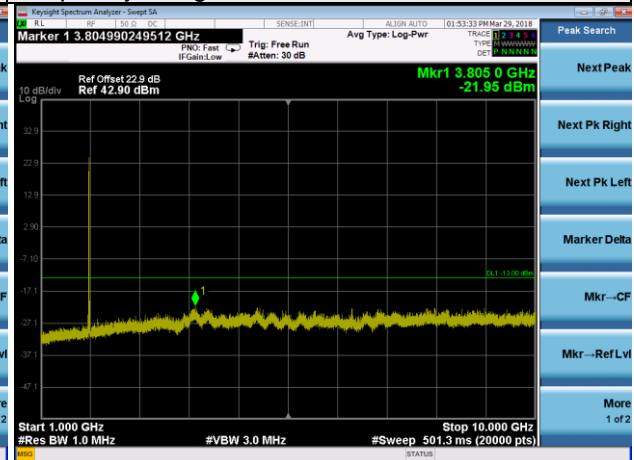

Frequency Range : 10GHz~26.5GHz

LTE Band 2 Channel Band width: 10MHz

Channel 19150

Frequency Range : 9kHz~1GHz

Frequency Range : 1GHz ~10GHz

Frequency Range : 10GHz~26.5GHz

LTE Band 2 Channel Band width: 15MHz

Channel 18675

Frequency Range : 9kHz~1GHz

Frequency Range : 1GHz ~10GHz

Frequency Range : 10GHz~26.5GHz

LTE Band 2 Channel Band width: 15MHz

Channel 18900

Frequency Range : 9kHz~1GHz

Frequency Range : 1GHz ~10GHz

Frequency Range : 10GHz~26.5GHz

LTE Band 2 Channel Band width: 15MHz

Channel 19125

Frequency Range : 9kHz~1GHz

Frequency Range : 1GHz ~10GHz

Frequency Range : 10GHz~26.5GHz

LTE Band 2 Channel Band width: 20MHz