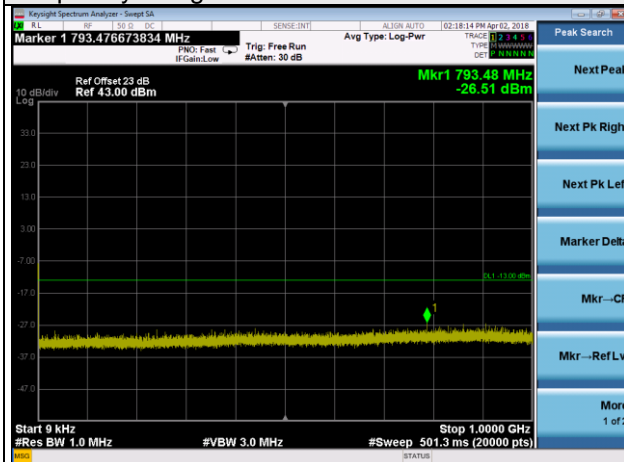

Frequency Range : 10GHz~26.5GHz

LTE Band 2 Channel Band width: 20MHz

Channel 19100

Frequency Range : 9kHz~1GHz

Frequency Range : 1GHz ~10GHz

Frequency Range : 10GHz~26.5GHz

LTE Band 25 Channel Band width: 1.4MHz

Channel 26047

Frequency Range : 9kHz~1GHz

Frequency Range : 1GHz ~10GHz

Frequency Range : 10GHz~26.5GHz

LTE Band 25 Channel Band width: 1.4MHz
Channel 26365

Frequency Range : 9kHz~1GHz Frequency Range : 1GHz ~10GHz

Frequency Range : 10GHz~26.5GHz

LTE Band 25 Channel Band width: 1.4MHz
Channel 26683

Frequency Range : 9kHz~1GHz Frequency Range : 1GHz ~10GHz

Frequency Range : 10GHz~26.5GHz

LTE Band 25 Channel Band width: 3MHz