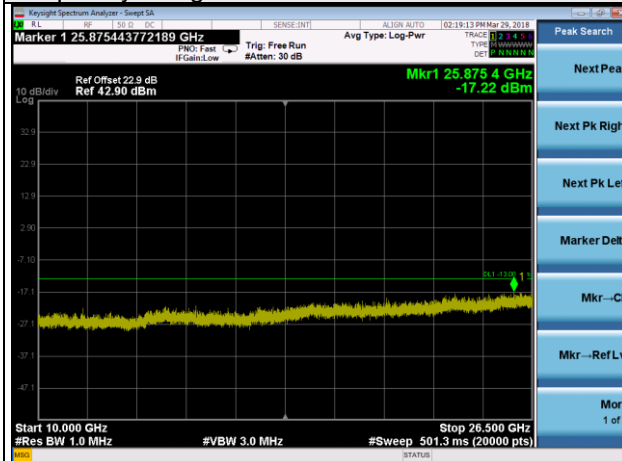

LTE Band 2 Channel Band width: 1.4MHz

Channel 18607

Frequency Range : 9kHz~1GHz

Frequency Range : 1GHz ~10GHz

Frequency Range : 10GHz~26.5GHz

LTE Band 2 Channel Band width: 1.4MHz

Channel 18900

Frequency Range : 9kHz~1GHz

Frequency Range : 1GHz ~10GHz

Frequency Range : 10GHz~26.5GHz

LTE Band 2 Channel Band width: 1.4MHz

Channel 19193

Frequency Range : 9kHz~1GHz

Frequency Range : 1GHz ~10GHz

Frequency Range : 10GHz~26.5GHz

LTE Band 2 Channel Band width: 3MHz