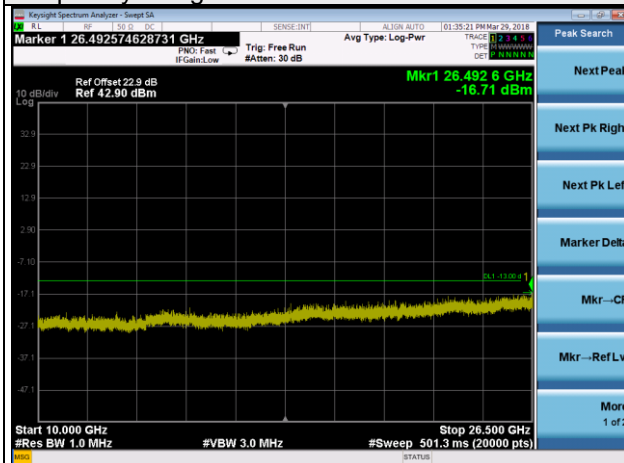

Channel 18625

Frequency Range : 9kHz~1GHz

Frequency Range : 1GHz ~10GHz

Frequency Range : 10GHz~26.5GHz

LTE Band 2 Channel Band width: 5MHz

Channel 18900

Frequency Range : 9kHz~1GHz

Frequency Range : 1GHz ~10GHz

Frequency Range : 10GHz~26.5GHz

LTE Band 2 Channel Band width: 5MHz

Channel 19175

Frequency Range : 9kHz~1GHz

Frequency Range : 1GHz ~10GHz

Frequency Range : 10GHz~26.5GHz

LTE Band 2 Channel Band width: 10MHz