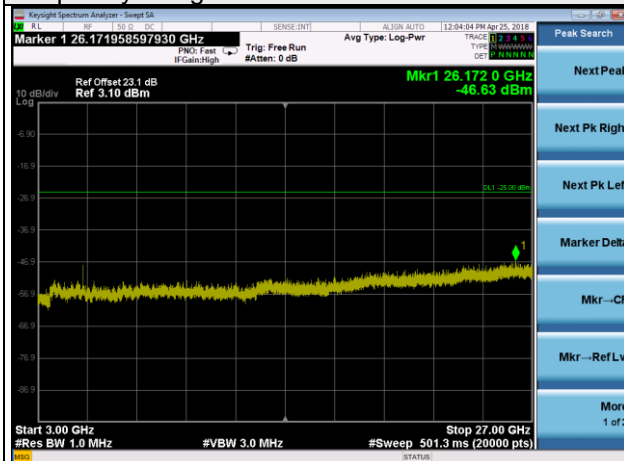

Frequency Range : 3GHz~27GHz