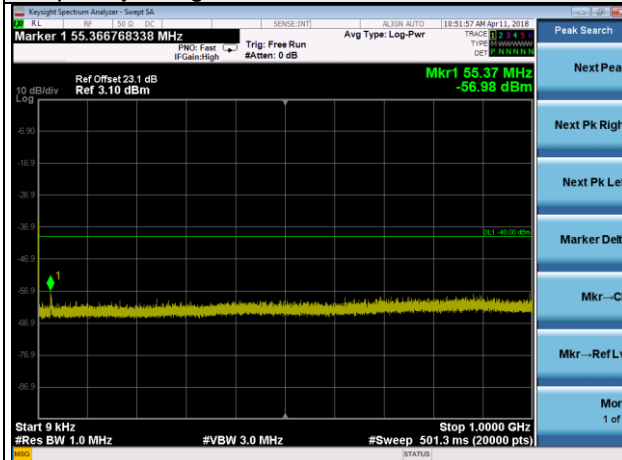

LTE Band 30 Channel Band width: 5MHz

Channel 27710

Frequency Range : 9kHz~1GHz

Frequency Range : 1GHz~2GHz