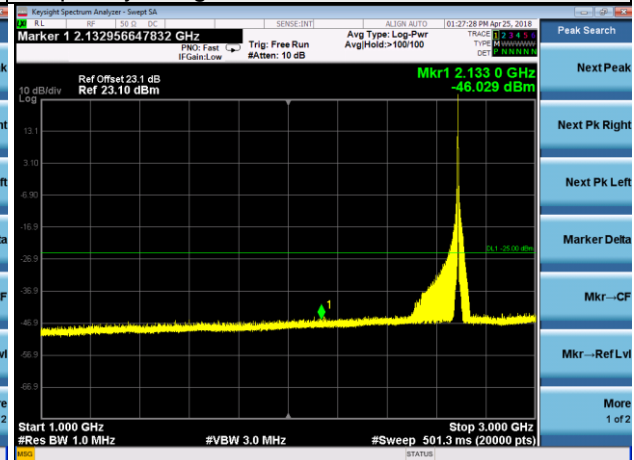

Frequency Range : 9kHz~1GHz

Frequency Range : 1GHz~3GHz

Frequency Range : 3GHz~27GHz

LTE Band 41 Channel Band width: 5MHz

Channel 41565

Frequency Range : 9kHz~1GHz

Frequency Range : 1GHz~3GHz

Frequency Range : 3GHz~27GHz

LTE Band 41 Channel Band width: 10MHz

Channel 39700

Frequency Range : 9kHz~1GHz

Frequency Range : 1GHz~3GHz

Frequency Range : 3GHz~27GHz

LTE Band 41 Channel Band width: 10MHz

Channel 40620

Frequency Range : 9kHz~1GHz