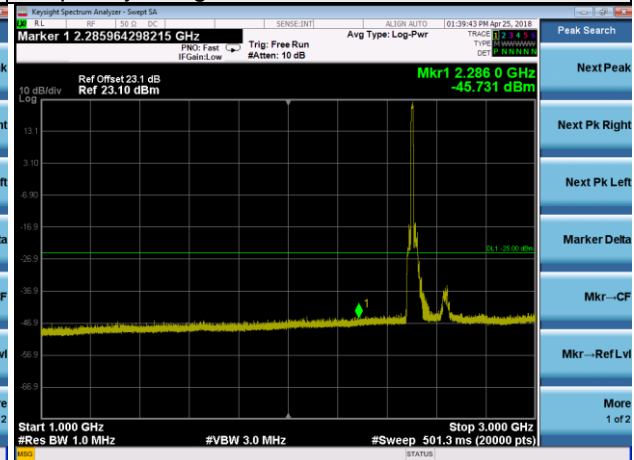

Frequency Range : 9kHz~1GHz

Frequency Range : 1GHz~3GHz

Frequency Range : 3GHz~27GHz

LTE Band 41 Channel Band width: 5MHz

Channel 41565

Frequency Range : 9kHz~1GHz

Frequency Range : 1GHz~3GHz

Frequency Range : 3GHz~27GHz

LTE Band 41 Channel Band width: 10MHz

Channel 39700

Frequency Range : 9kHz~1GHz

Frequency Range : 1GHz~3GHz

Frequency Range : 3GHz~27GHz

LTE Band 41 Channel Band width: 10MHz

Channel 40620

Frequency Range : 9kHz~1GHz