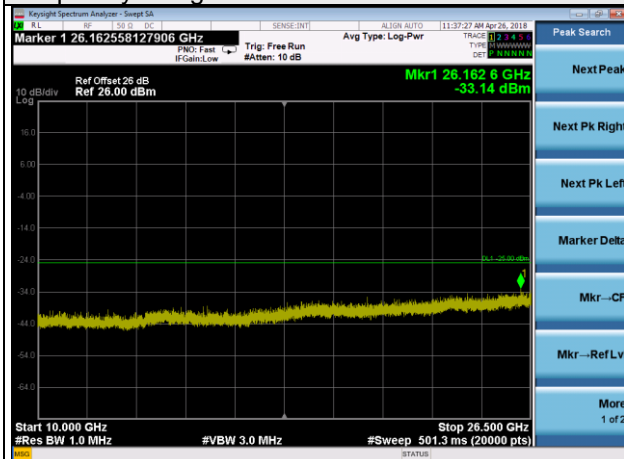

Frequency Range : 10GHz~26.5GHz