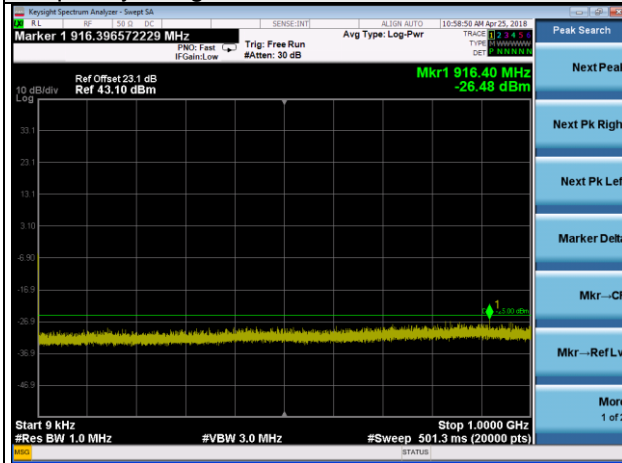

LTE Band 38 Channel Band width: 15MHz

Channel 38175

Frequency Range : 9kHz~1GHz

Frequency Range : 1GHz~3GHz

Frequency Range : 3GHz~27GHz

LTE Band 38 Channel Band width: 20MHz

Channel 37850

Frequency Range : 9kHz~1GHz

Frequency Range : 1GHz~3GHz

Frequency Range : 3GHz~27GHz

LTE Band 38 Channel Band width: 20MHz

Channel 38000

Frequency Range : 9kHz~1GHz

Frequency Range : 1GHz~3GHz

Frequency Range : 3GHz~27GHz

LTE Band 38 Channel Band width: 20MHz