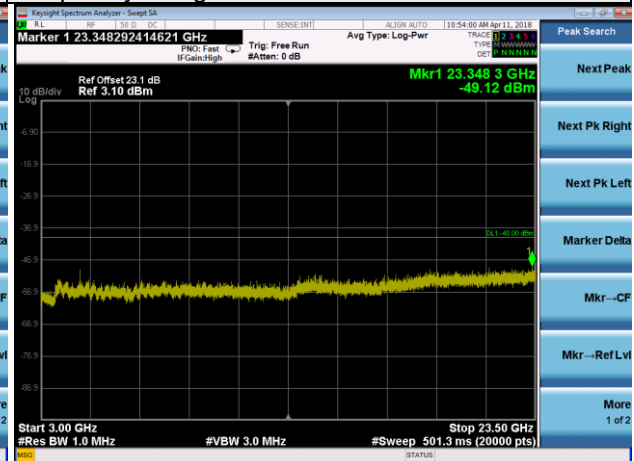

LTE Band 30 Channel Band width: 5MHz
Channel 27685

Frequency Range : 9kHz~1GHz

Frequency Range : 1GHz~2GHz

Frequency Range : 2GHz~3GHz

Frequency Range : 3GHz~23.5GHz

LTE Band 30 Channel Band width: 5MHz

Channel 27710

Frequency Range : 9kHz~1GHz

Frequency Range : 1GHz~2GHz

Frequency Range : 2GHz~3GHz

Frequency Range : 3GHz~23.5GHz

LTE Band 30 Channel Band width: 5MHz

Channel 27735

Frequency Range : 9kHz~1GHz

Frequency Range : 1GHz~2GHz