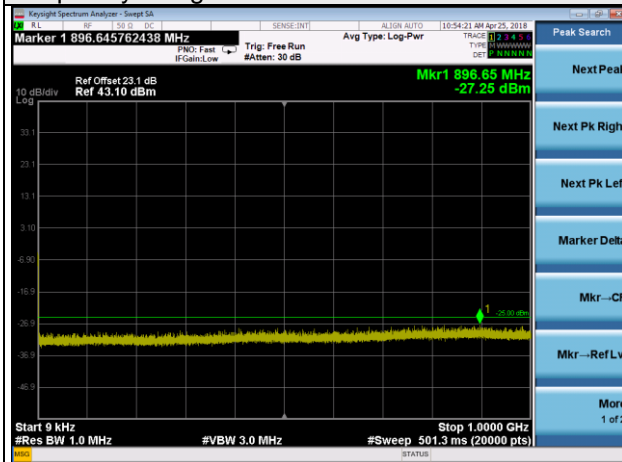

Frequency Range : 1GHz~3GHz

Frequency Range : 3GHz~27GHz

LTE Band 38 Channel Band width: 5MHz

Channel 38225

Frequency Range : 9kHz~1GHz

Frequency Range : 1GHz~3GHz

Frequency Range : 3GHz~27GHz

LTE Band 38 Channel Band width: 10MHz

Channel 37800

Frequency Range : 9kHz~1GHz

Frequency Range : 1GHz~3GHz

Frequency Range : 3GHz~27GHz

LTE Band 38 Channel Band width: 10MHz

Channel 38000

Frequency Range : 9kHz~1GHz

Frequency Range : 1GHz~3GHz