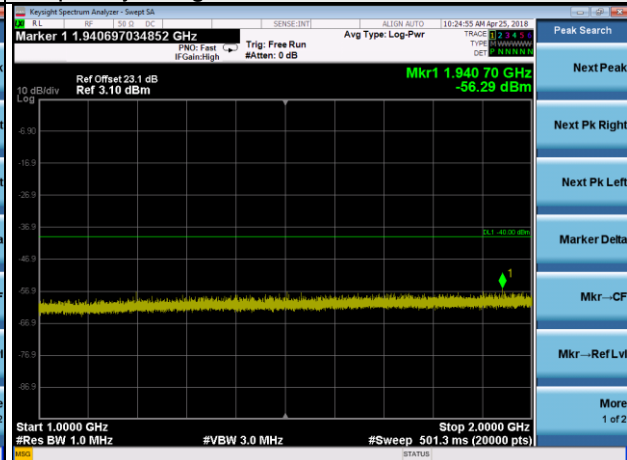

LTE Band 30 Channel Band width: 5MHz
Channel 27685

Frequency Range : 9kHz~1GHz

Frequency Range : 1GHz~2GHz

Frequency Range : 2GHz~3GHz

Frequency Range : 3GHz~23.5GHz

LTE Band 30 Channel Band width: 5MHz

Channel 27710