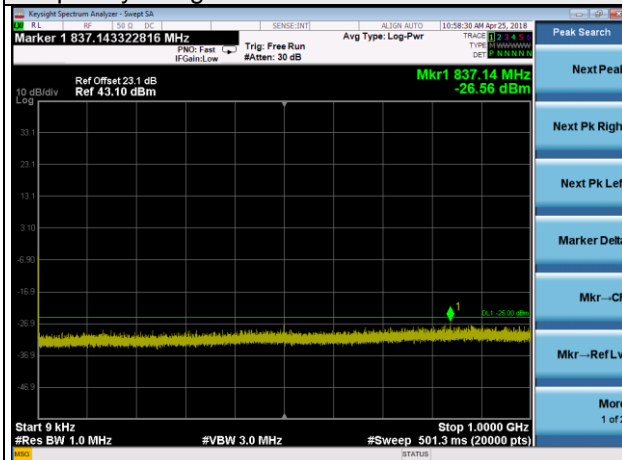

LTE Band 38 Channel Band width: 15MHz

Channel 38175

Frequency Range : 9kHz~1GHz

Frequency Range : 1GHz~3GHz

Frequency Range : 3GHz~27GHz

LTE Band 38 Channel Band width: 20MHz

Channel 37850

Frequency Range : 9kHz~1GHz

Frequency Range : 1GHz~3GHz

Frequency Range : 3GHz~27GHz

LTE Band 38 Channel Band width: 20MHz

Channel 38000

Frequency Range : 9kHz~1GHz

Frequency Range : 1GHz~3GHz

Frequency Range : 3GHz~27GHz

LTE Band 38 Channel Band width: 20MHz

Channel 38150

Frequency Range : 9kHz~1GHz

Frequency Range : 1GHz~3GHz

Frequency Range : 3GHz~27GHz

LTE CA_38C Channel Band width: 15+15MHz

Channel 38000+38150

Frequency Range : 9kHz~1GHz

Frequency Range : 1GHz~10GHz