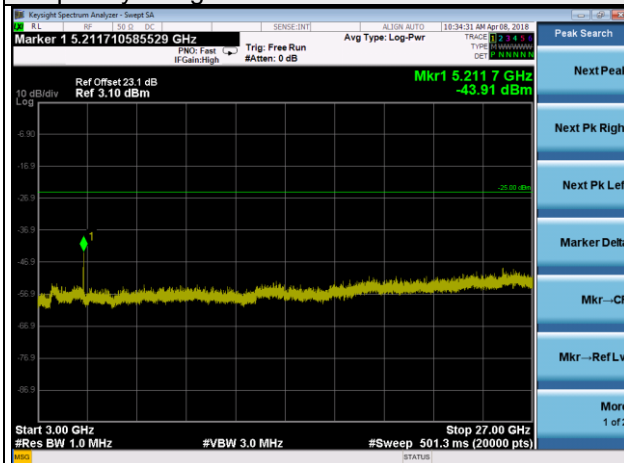

LTE Band 38 Channel Band width: 15MHz

Channel 38175

Frequency Range : 9kHz~1GHz

Frequency Range : 1GHz~3GHz

Frequency Range : 3GHz~27GHz

LTE Band 38 Channel Band width: 20MHz

Channel 37850

Frequency Range : 9kHz~1GHz

Frequency Range : 1GHz~3GHz

Frequency Range : 3GHz~27GHz

LTE Band 38 Channel Band width: 20MHz

Channel 38000

Frequency Range : 9kHz~1GHz

Frequency Range : 1GHz~3GHz

Frequency Range : 3GHz~27GHz

LTE Band 38 Channel Band width: 20MHz