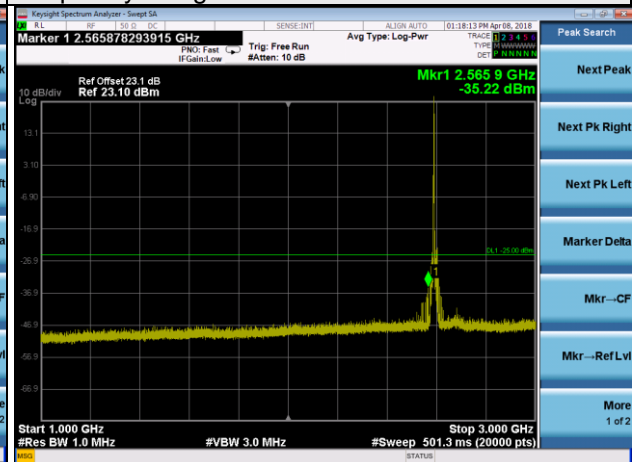

Frequency Range : 3GHz~27GHz

LTE Band 38 Channel Band width: 10MHz

Channel 38200

Frequency Range : 9kHz~1GHz

Frequency Range : 1GHz~3GHz

Frequency Range : 3GHz~27GHz

LTE Band 38 Channel Band width: 15MHz

Channel 37825

Frequency Range : 9kHz~1GHz

Frequency Range : 1GHz~3GHz

Frequency Range : 3GHz~27GHz

LTE Band 38 Channel Band width: 15MHz

Channel 38000

Frequency Range : 9kHz~1GHz

Frequency Range : 1GHz~3GHz

Frequency Range : 3GHz~27GHz

LTE Band 38 Channel Band width: 15MHz

Channel 38175

Frequency Range : 9kHz~1GHz

Frequency Range : 1GHz~3GHz

Frequency Range : 3GHz~27GHz

LTE Band 38 Channel Band width: 20MHz

Channel 37850

Frequency Range : 9kHz~1GHz