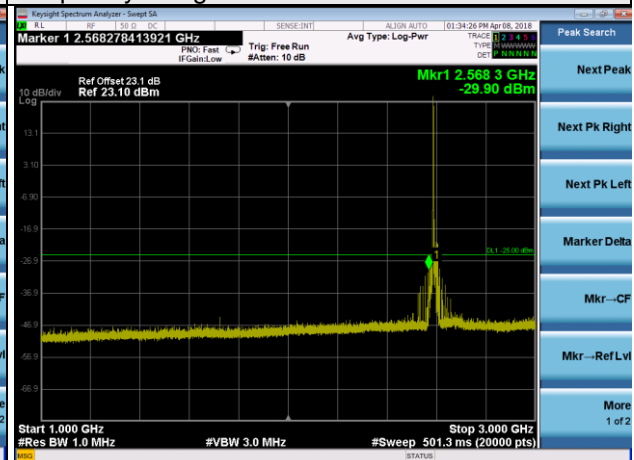

LTE Band 38 Channel Band width: 15MHz

Channel 38175

Frequency Range : 9kHz~1GHz

Frequency Range : 1GHz~3GHz

Frequency Range : 3GHz~27GHz

LTE Band 38 Channel Band width: 20MHz

Channel 37850

Frequency Range : 9kHz~1GHz

Frequency Range : 1GHz~3GHz

Frequency Range : 3GHz~27GHz

LTE Band 38 Channel Band width: 20MHz

Channel 38000

Frequency Range : 9kHz~1GHz

Frequency Range : 1GHz~3GHz

Frequency Range : 3GHz~27GHz

LTE Band 38 Channel Band width: 20MHz

Channel 38150

Frequency Range : 9kHz~1GHz

Frequency Range : 1GHz~3GHz

Frequency Range : 3GHz~27GHz

LTE CA_38C Channel Band width: 15+15MHz

Channel 38000+38150

Frequency Range : 9kHz~1GHz

Frequency Range : 1GHz~10GHz