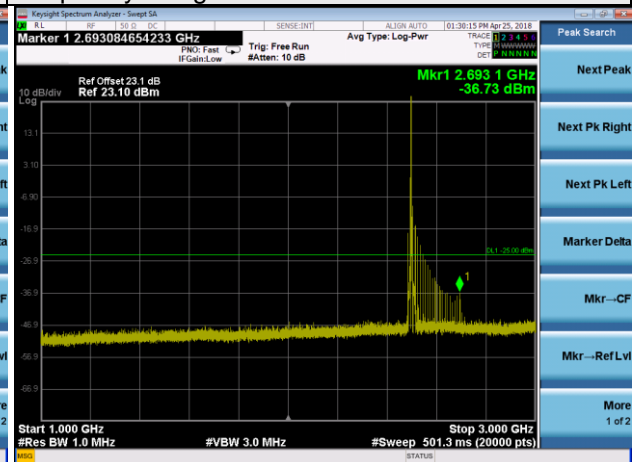

Channel 38150

Frequency Range : 9kHz~1GHz

Frequency Range : 1GHz~3GHz

Frequency Range : 3GHz~27GHz

LTE CA_38C Channel Band width: 15+15MHz

Channel 38000+38150

Frequency Range : 9kHz~1GHz

Frequency Range : 1GHz~10GHz

Frequency Range : 10GHz~26.5GHz

LTE Band 41 Channel Band width: 5MHz

Channel 39675

Frequency Range : 9kHz~1GHz

Frequency Range : 1GHz~3GHz

Frequency Range : 3GHz~27GHz

LTE Band 41 Channel Band width: 5MHz

Channel 40620

Frequency Range : 9kHz~1GHz

Frequency Range : 1GHz~3GHz

Frequency Range : 3GHz~27GHz

LTE Band 41 Channel Band width: 5MHz

Channel 41565

Frequency Range : 9kHz~1GHz

Frequency Range : 1GHz~3GHz

Frequency Range : 3GHz~27GHz