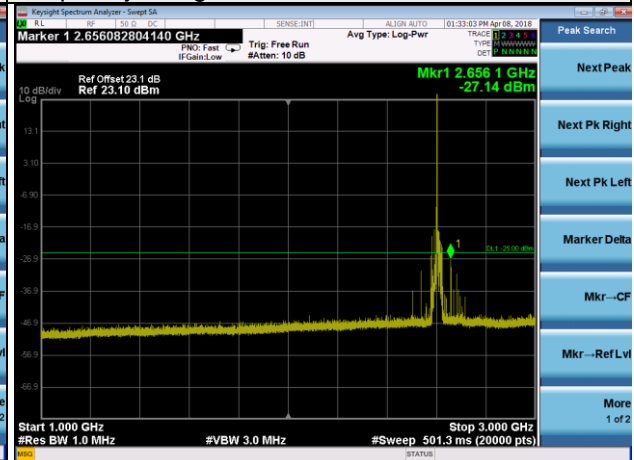

LTE Band 38 Channel Band width: 15MHz

Channel 38175

Frequency Range : 9kHz~1GHz

Frequency Range : 1GHz~3GHz

Frequency Range : 3GHz~27GHz

LTE Band 38 Channel Band width: 20MHz

Channel 37850

Frequency Range : 9kHz~1GHz

Frequency Range : 1GHz~3GHz

Frequency Range : 3GHz~27GHz

LTE Band 38 Channel Band width: 20MHz

Channel 38000

Frequency Range : 9kHz~1GHz

Frequency Range : 1GHz~3GHz

Frequency Range : 3GHz~27GHz

LTE Band 38 Channel Band width: 20MHz

Channel 38150

Frequency Range : 9kHz~1GHz

Frequency Range : 1GHz~3GHz

Frequency Range : 3GHz~27GHz

LTE CA_38C Channel Band width: 15+15MHz

Channel 38000+38150

Frequency Range : 9kHz~1GHz

Frequency Range : 1GHz~10GHz