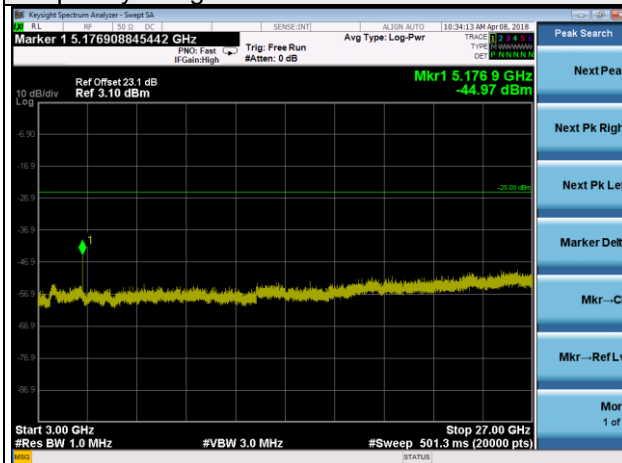

Frequency Range : 9kHz~1GHz

Frequency Range : 1GHz~3GHz

Frequency Range : 3GHz~27GHz

LTE Band 38 Channel Band width: 15MHz

Channel 38000

Frequency Range : 9kHz~1GHz

Frequency Range : 1GHz~3GHz

Frequency Range : 3GHz~27GHz

LTE Band 38 Channel Band width: 15MHz

Channel 38175

Frequency Range : 9kHz~1GHz

Frequency Range : 1GHz~3GHz

Frequency Range : 3GHz~27GHz

LTE Band 38 Channel Band width: 20MHz

Channel 37850

Frequency Range : 9kHz~1GHz