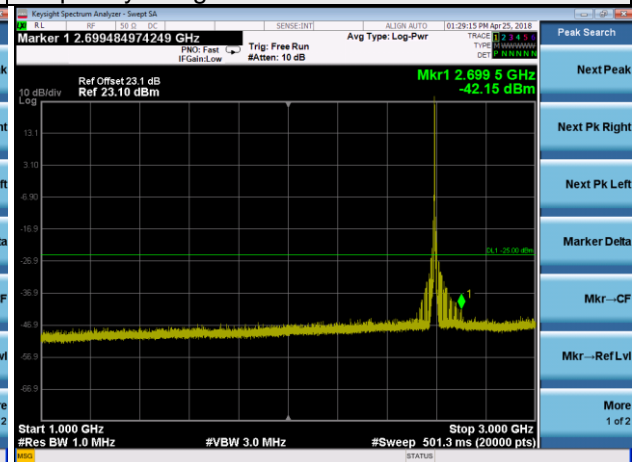

LTE Band 41 Channel Band width: 5MHz

Channel 40620

Frequency Range : 9kHz~1GHz

Frequency Range : 1GHz~3GHz