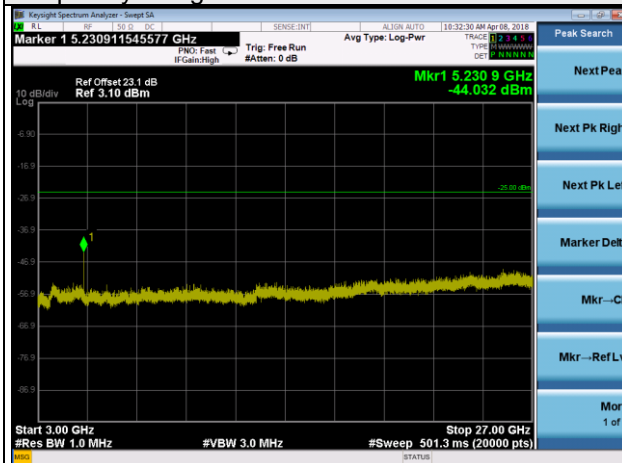

Frequency Range : 1GHz~3GHz

Frequency Range : 3GHz~27GHz

LTE Band 38 Channel Band width: 5MHz

Channel 38225

Frequency Range : 9kHz~1GHz

Frequency Range : 1GHz~3GHz

Frequency Range : 3GHz~27GHz

LTE Band 38 Channel Band width: 10MHz

Channel 37800

Frequency Range : 9kHz~1GHz

Frequency Range : 1GHz~3GHz

Frequency Range : 3GHz~27GHz

LTE Band 38 Channel Band width: 10MHz

Channel 38000

Frequency Range : 9kHz~1GHz

Frequency Range : 1GHz~3GHz