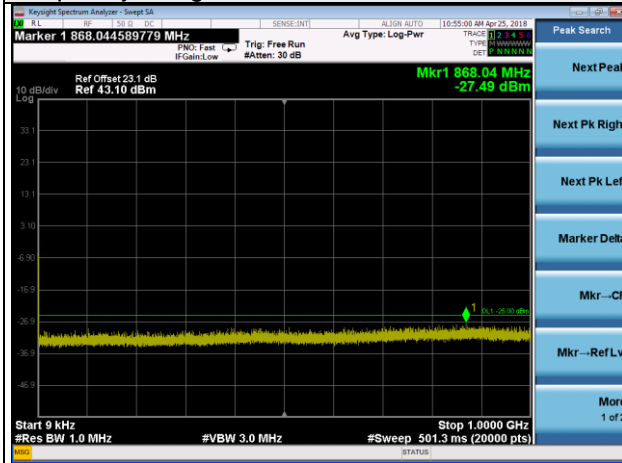

LTE Band 38 Channel Band width: 5MHz

Channel 37775

Frequency Range : 9kHz~1GHz

Frequency Range : 1GHz~3GHz

Frequency Range : 3GHz~27GHz

LTE Band 38 Channel Band width: 5MHz

Channel 38000

Frequency Range : 9kHz~1GHz

Frequency Range : 1GHz~3GHz

Frequency Range : 3GHz~27GHz

LTE Band 38 Channel Band width: 5MHz

Channel 38225

Frequency Range : 9kHz~1GHz

Frequency Range : 1GHz~3GHz

Frequency Range : 3GHz~27GHz

LTE Band 38 Channel Band width: 10MHz