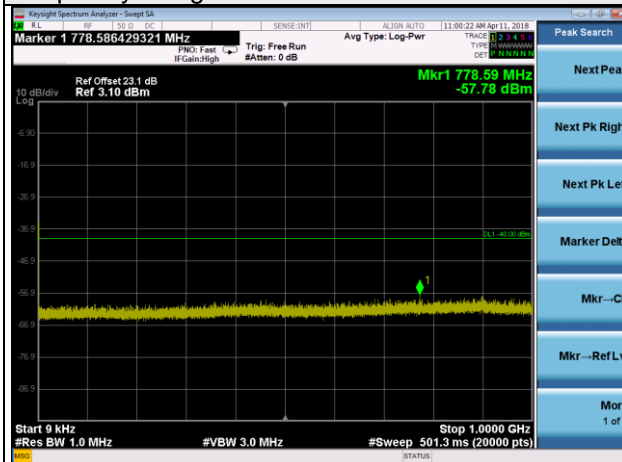

Frequency Range : 2GHz~3GHz

Frequency Range : 3GHz~23.5GHz

LTE Band 30 Channel Band width: 10MHz

Channel 27710

Frequency Range : 9kHz~1GHz

Frequency Range : 1GHz~2GHz

Frequency Range : 2GHz~3GHz

Frequency Range : 3GHz~23.5GHz

LTE Band 38 Channel Band width: 5MHz

Channel 37775

Frequency Range : 9kHz~1GHz

Frequency Range : 1GHz~3GHz

Frequency Range : 3GHz~27GHz

LTE Band 38 Channel Band width: 5MHz

Channel 38000

Frequency Range : 9kHz~1GHz