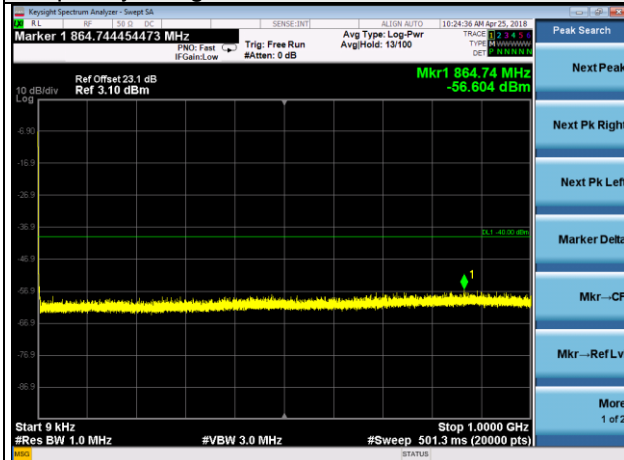

LTE Band 30 Channel Band width: 5MHz
Channel 27685

Frequency Range : 9kHz~1GHz

Frequency Range : 1GHz~2GHz

Frequency Range : 2GHz~3GHz

Frequency Range : 3GHz~23.5GHz

LTE Band 30 Channel Band width: 5MHz

Channel 27710