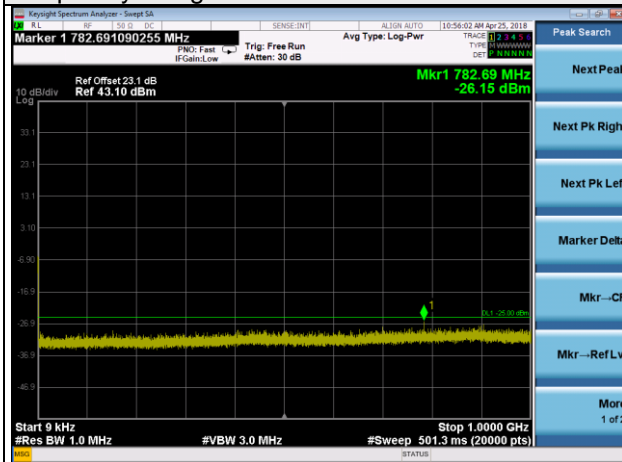

Frequency Range : 3GHz~27GHz

LTE Band 38 Channel Band width: 10MHz

Channel 38200

Frequency Range : 9kHz~1GHz

Frequency Range : 1GHz~3GHz

Frequency Range : 3GHz~27GHz

LTE Band 38 Channel Band width: 15MHz

Channel 37825

Frequency Range : 9kHz~1GHz

Frequency Range : 1GHz~3GHz

Frequency Range : 3GHz~27GHz

LTE Band 38 Channel Band width: 15MHz

Channel 38000

Frequency Range : 9kHz~1GHz

Frequency Range : 1GHz~3GHz

Frequency Range : 3GHz~27GHz