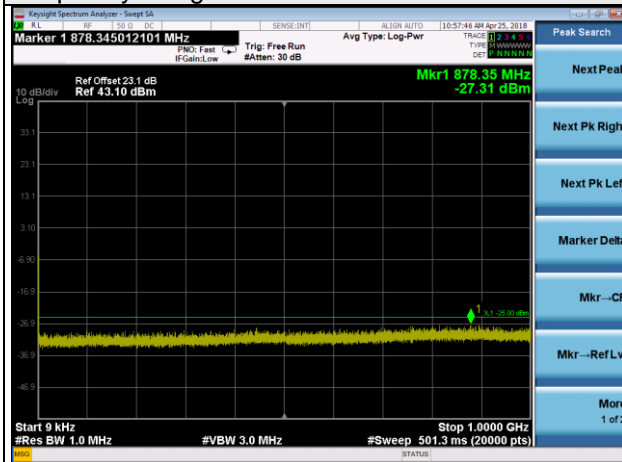

Frequency Range : 3GHz~27GHz

LTE Band 38 Channel Band width: 10MHz

Channel 38200

Frequency Range : 9kHz~1GHz

Frequency Range : 1GHz~3GHz

Frequency Range : 3GHz~27GHz

LTE Band 38 Channel Band width: 15MHz

Channel 37825

Frequency Range : 9kHz~1GHz

Frequency Range : 1GHz~3GHz

Frequency Range : 3GHz~27GHz

LTE Band 38 Channel Band width: 15MHz

Channel 38000

Frequency Range : 9kHz~1GHz

Frequency Range : 1GHz~3GHz

Frequency Range : 3GHz~27GHz