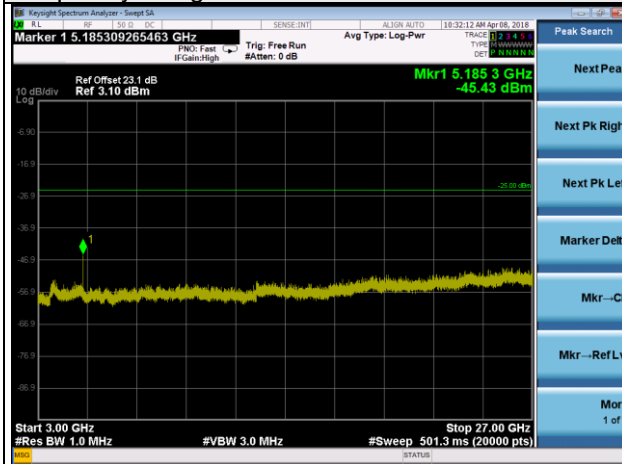

LTE Band 38 Channel Band width: 5MHz

Channel 37775

Frequency Range : 9kHz~1GHz

Frequency Range : 1GHz~3GHz

Frequency Range : 3GHz~27GHz

LTE Band 38 Channel Band width: 5MHz

Channel 38000

Frequency Range : 9kHz~1GHz

Frequency Range : 1GHz~3GHz

Frequency Range : 3GHz~27GHz

LTE Band 38 Channel Band width: 5MHz

Channel 38225

Frequency Range : 9kHz~1GHz

Frequency Range : 1GHz~3GHz

Frequency Range : 3GHz~27GHz

LTE Band 38 Channel Band width: 10MHz