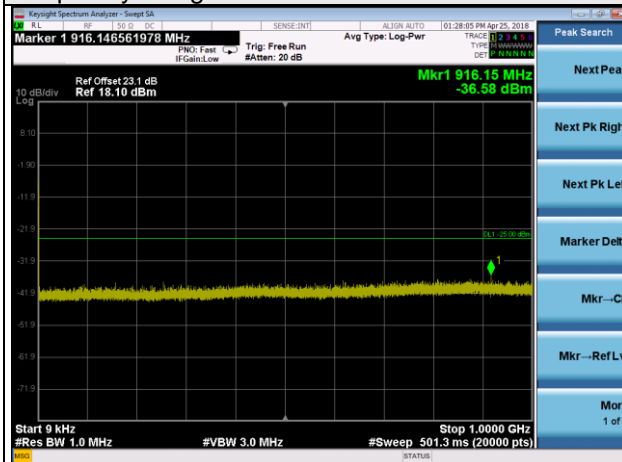

LTE Band 41 Channel Band width: 5MHz

Channel 40620

Frequency Range : 9kHz~1GHz

Frequency Range : 1GHz~3GHz