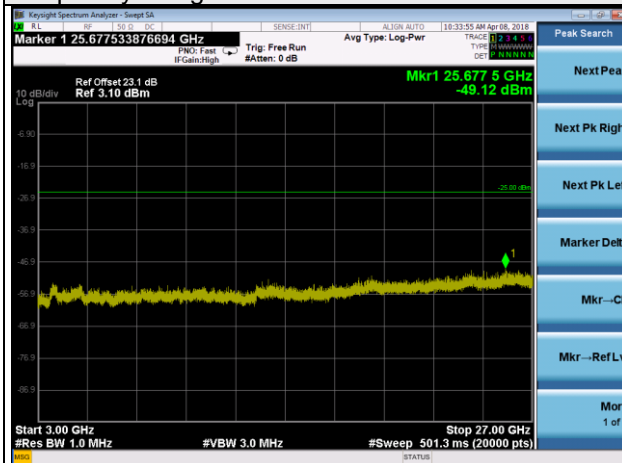

Frequency Range : 3GHz~27GHz

LTE Band 38 Channel Band width: 10MHz

Channel 38200

Frequency Range : 9kHz~1GHz

Frequency Range : 1GHz~3GHz

Frequency Range : 3GHz~27GHz

LTE Band 38 Channel Band width: 15MHz

Channel 37825

Frequency Range : 9kHz~1GHz

Frequency Range : 1GHz~3GHz

Frequency Range : 3GHz~27GHz

LTE Band 38 Channel Band width: 15MHz

Channel 38000

Frequency Range : 9kHz~1GHz

Frequency Range : 1GHz~3GHz

Frequency Range : 3GHz~27GHz