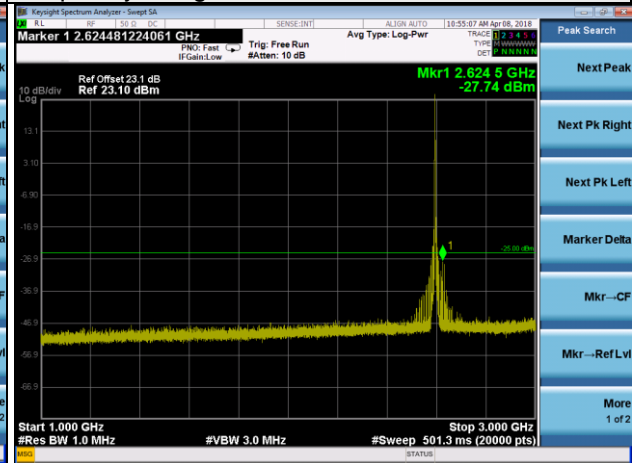

LTE Band 38 Channel Band width: 5MHz

Channel 37775

Frequency Range : 9kHz~1GHz

Frequency Range : 1GHz~3GHz

Frequency Range : 3GHz~27GHz

LTE Band 38 Channel Band width: 5MHz

Channel 38000

Frequency Range : 9kHz~1GHz

Frequency Range : 1GHz~3GHz

Frequency Range : 3GHz~27GHz

LTE Band 38 Channel Band width: 5MHz

Channel 38225

Frequency Range : 9kHz~1GHz

Frequency Range : 1GHz~3GHz

Frequency Range : 3GHz~27GHz

LTE Band 38 Channel Band width: 10MHz