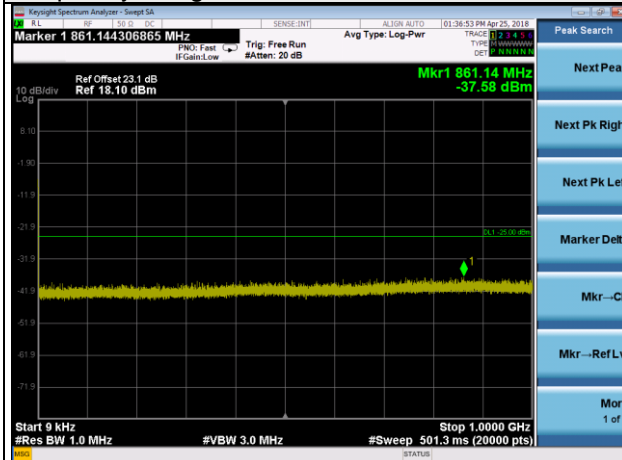

Frequency Range : 9kHz~1GHz

Frequency Range : 1GHz~3GHz

Frequency Range : 3GHz~27GHz

LTE Band 41 Channel Band width: 5MHz

Channel 41565

Frequency Range : 9kHz~1GHz

Frequency Range : 1GHz~3GHz

Frequency Range : 3GHz~27GHz

LTE Band 41 Channel Band width: 10MHz

Channel 39700

Frequency Range : 9kHz~1GHz

Frequency Range : 1GHz~3GHz

Frequency Range : 3GHz~27GHz

LTE Band 41 Channel Band width: 10MHz

Channel 40620

Frequency Range : 9kHz~1GHz