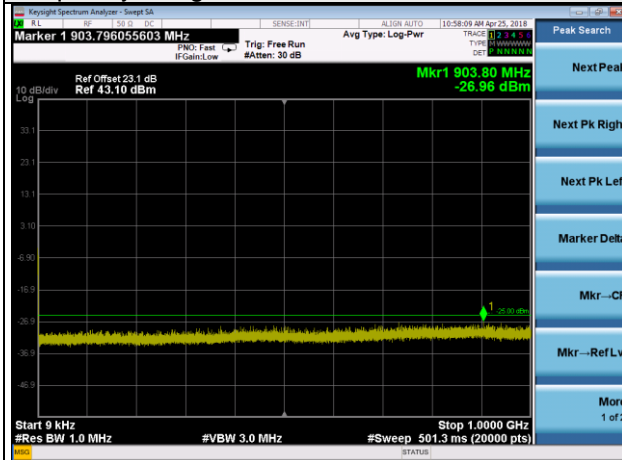

LTE Band 38 Channel Band width: 15MHz

Channel 38175

Frequency Range : 9kHz~1GHz

Frequency Range : 1GHz~3GHz

Frequency Range : 3GHz~27GHz

LTE Band 38 Channel Band width: 20MHz

Channel 37850

Frequency Range : 9kHz~1GHz

Frequency Range : 1GHz~3GHz

Frequency Range : 3GHz~27GHz

LTE Band 38 Channel Band width: 20MHz

Channel 38000

Frequency Range : 9kHz~1GHz

Frequency Range : 1GHz~3GHz

Frequency Range : 3GHz~27GHz

LTE Band 38 Channel Band width: 20MHz

Channel 38150

Frequency Range : 9kHz~1GHz

Frequency Range : 1GHz~3GHz

Frequency Range : 3GHz~27GHz

LTE CA_38C Channel Band width: 15+15MHz

Channel 38000+38150

Frequency Range : 9kHz~1GHz

Frequency Range : 1GHz~10GHz