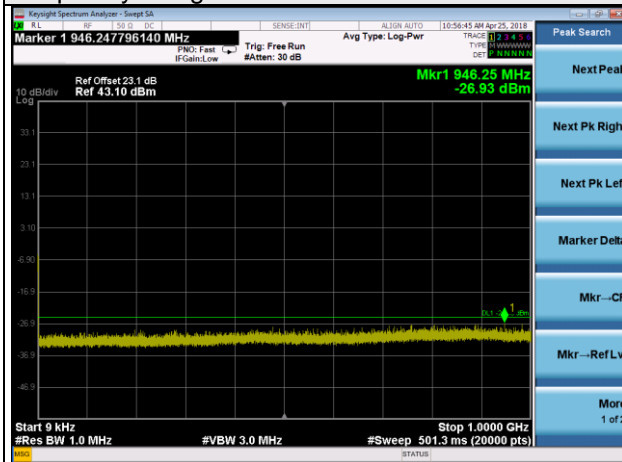

Frequency Range : 1GHz~3GHz

Frequency Range : 3GHz~27GHz

LTE Band 38 Channel Band width: 5MHz

Channel 38225

Frequency Range : 9kHz~1GHz

Frequency Range : 1GHz~3GHz

Frequency Range : 3GHz~27GHz

LTE Band 38 Channel Band width: 10MHz

Channel 37800

Frequency Range : 9kHz~1GHz

Frequency Range : 1GHz~3GHz

Frequency Range : 3GHz~27GHz

LTE Band 38 Channel Band width: 10MHz

Channel 38000

Frequency Range : 9kHz~1GHz

Frequency Range : 1GHz~3GHz