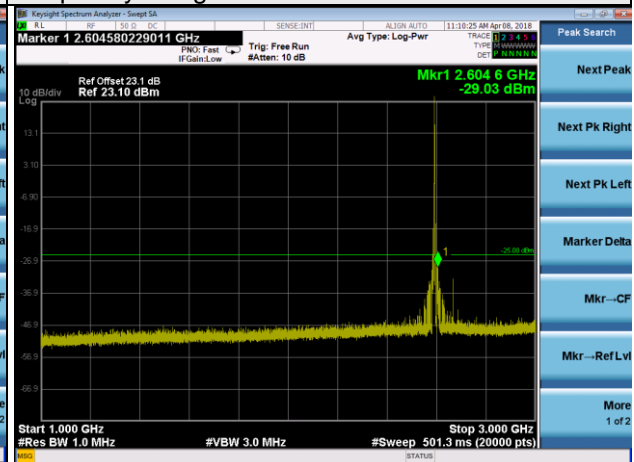

Channel 37800

Frequency Range : 9kHz~1GHz

Frequency Range : 1GHz~3GHz

Frequency Range : 3GHz~27GHz

LTE Band 38 Channel Band width: 10MHz

Channel 38000

Frequency Range : 9kHz~1GHz

Frequency Range : 1GHz~3GHz

Frequency Range : 3GHz~27GHz

LTE Band 38 Channel Band width: 10MHz

Channel 38200

Frequency Range : 9kHz~1GHz

Frequency Range : 1GHz~3GHz

Frequency Range : 3GHz~27GHz

LTE Band 38 Channel Band width: 15MHz

Channel 37825