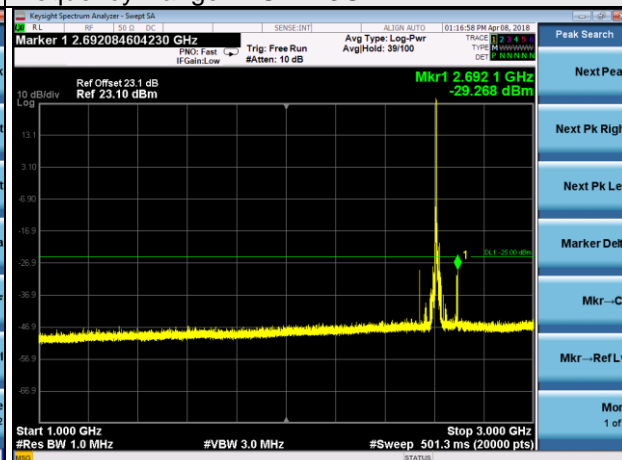

Frequency Range : 9kHz~1GHz

Frequency Range : 1GHz~3GHz

Frequency Range : 3GHz~27GHz

LTE Band 38 Channel Band width: 15MHz

Channel 38000

Frequency Range : 9kHz~1GHz

Frequency Range : 1GHz~3GHz

Frequency Range : 3GHz~27GHz

LTE Band 38 Channel Band width: 15MHz

Channel 38175

Frequency Range : 9kHz~1GHz

Frequency Range : 1GHz~3GHz

Frequency Range : 3GHz~27GHz

LTE Band 38 Channel Band width: 20MHz

Channel 37850

Frequency Range : 9kHz~1GHz