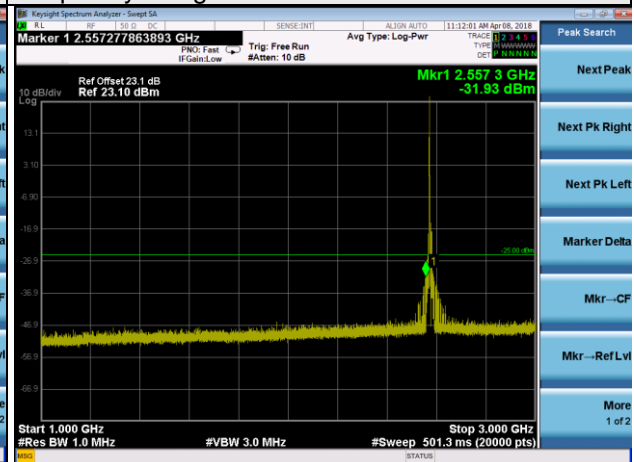

Frequency Range : 1GHz~3GHz

Frequency Range : 3GHz~27GHz

LTE Band 38 Channel Band width: 5MHz

Channel 38225

Frequency Range : 9kHz~1GHz

Frequency Range : 1GHz~3GHz

Frequency Range : 3GHz~27GHz

LTE Band 38 Channel Band width: 10MHz

Channel 37800

Frequency Range : 9kHz~1GHz

Frequency Range : 1GHz~3GHz

Frequency Range : 3GHz~27GHz

LTE Band 38 Channel Band width: 10MHz

Channel 38000

Frequency Range : 9kHz~1GHz

Frequency Range : 1GHz~3GHz