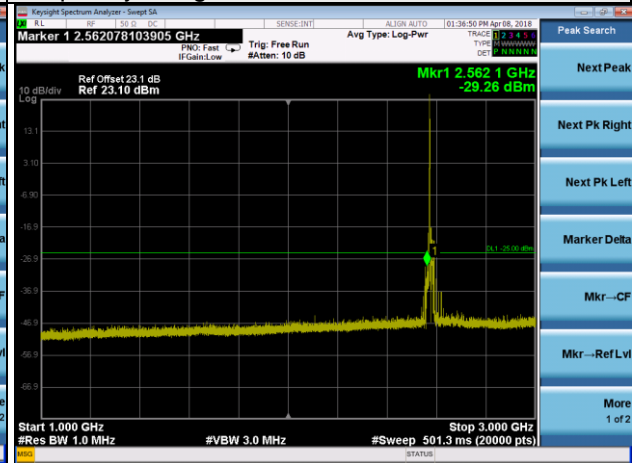

LTE Band 38 Channel Band width: 15MHz

Channel 38175

Frequency Range : 9kHz~1GHz

Frequency Range : 1GHz~3GHz

Frequency Range : 3GHz~27GHz

LTE Band 38 Channel Band width: 20MHz

Channel 37850

Frequency Range : 9kHz~1GHz

Frequency Range : 1GHz~3GHz

Frequency Range : 3GHz~27GHz

LTE Band 38 Channel Band width: 20MHz

Channel 38000

Frequency Range : 9kHz~1GHz

Frequency Range : 1GHz~3GHz

Frequency Range : 3GHz~27GHz

LTE Band 38 Channel Band width: 20MHz