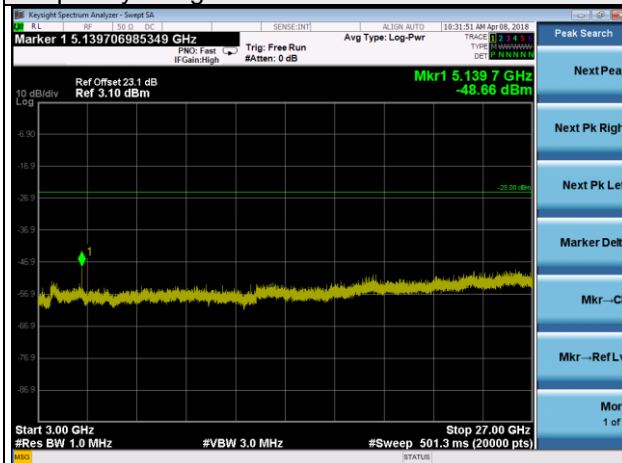

LTE Band 38 Channel Band width: 5MHz

Channel 37775

Frequency Range : 9kHz~1GHz

Frequency Range : 1GHz~3GHz

Frequency Range : 3GHz~27GHz

LTE Band 38 Channel Band width: 5MHz

Channel 38000

Frequency Range : 9kHz~1GHz

Frequency Range : 1GHz~3GHz

Frequency Range : 3GHz~27GHz

LTE Band 38 Channel Band width: 5MHz

Channel 38225

Frequency Range : 9kHz~1GHz

Frequency Range : 1GHz~3GHz

Frequency Range : 3GHz~27GHz

LTE Band 38 Channel Band width: 10MHz