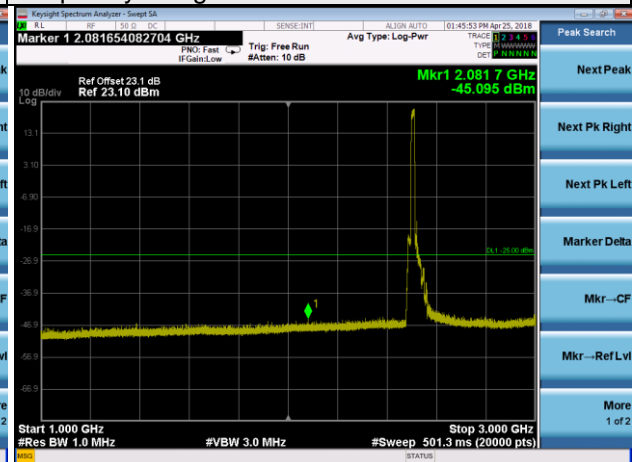

LTE Band 41 Channel Band width: 15MHz

Channel 39725

Frequency Range : 9kHz~1GHz

Frequency Range : 1GHz~3GHz