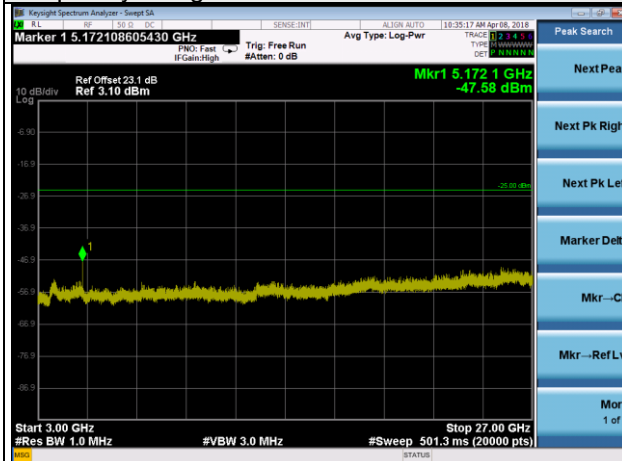

LTE Band 38 Channel Band width: 15MHz

Channel 38175

Frequency Range : 9kHz~1GHz

Frequency Range : 1GHz~3GHz

Frequency Range : 3GHz~27GHz

LTE Band 38 Channel Band width: 20MHz

Channel 37850

Frequency Range : 9kHz~1GHz

Frequency Range : 1GHz~3GHz

Frequency Range : 3GHz~27GHz

LTE Band 38 Channel Band width: 20MHz

Channel 38000

Frequency Range : 9kHz~1GHz

Frequency Range : 1GHz~3GHz

Frequency Range : 3GHz~27GHz

LTE Band 38 Channel Band width: 20MHz

Channel 38150

Frequency Range : 9kHz~1GHz

Frequency Range : 1GHz~3GHz

Frequency Range : 3GHz~27GHz

LTE CA_38C Channel Band width: 15+15MHz

Channel 38000+38150

Frequency Range : 9kHz~1GHz

Frequency Range : 1GHz~10GHz