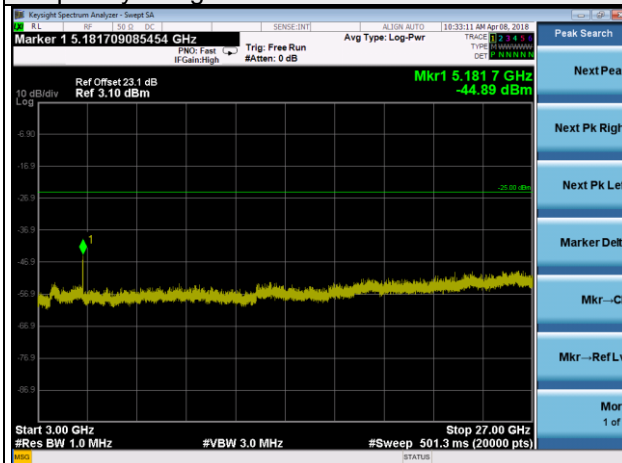

Channel 37800

Frequency Range : 9kHz~1GHz

Frequency Range : 1GHz~3GHz

Frequency Range : 3GHz~27GHz

LTE Band 38 Channel Band width: 10MHz

Channel 38000

Frequency Range : 9kHz~1GHz

Frequency Range : 1GHz~3GHz

Frequency Range : 3GHz~27GHz

LTE Band 38 Channel Band width: 10MHz

Channel 38200

Frequency Range : 9kHz~1GHz

Frequency Range : 1GHz~3GHz

Frequency Range : 3GHz~27GHz

LTE Band 38 Channel Band width: 15MHz

Channel 37825