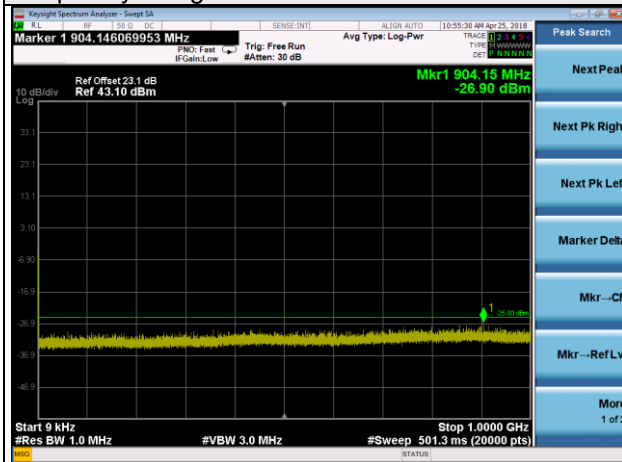

Frequency Range : 2GHz~3GHz

Frequency Range : 3GHz~23.5GHz

LTE Band 30 Channel Band width: 10MHz

Channel 27710

Frequency Range : 9kHz~1GHz

Frequency Range : 1GHz~2GHz

Frequency Range : 2GHz~3GHz

Frequency Range : 3GHz~23.5GHz

LTE Band 38 Channel Band width: 5MHz

Channel 37775

Frequency Range : 9kHz~1GHz

Frequency Range : 1GHz~3GHz

Frequency Range : 3GHz~27GHz

LTE Band 38 Channel Band width: 5MHz

Channel 38000

Frequency Range : 9kHz~1GHz