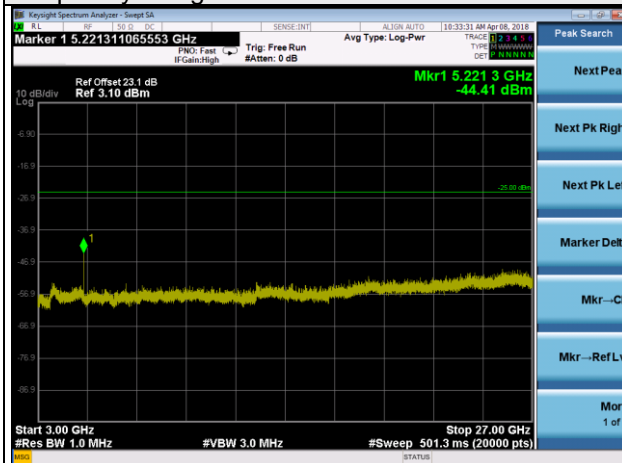

Frequency Range : 3GHz~27GHz

LTE Band 38 Channel Band width: 10MHz

Channel 38200

Frequency Range : 9kHz~1GHz

Frequency Range : 1GHz~3GHz

Frequency Range : 3GHz~27GHz

LTE Band 38 Channel Band width: 15MHz

Channel 37825