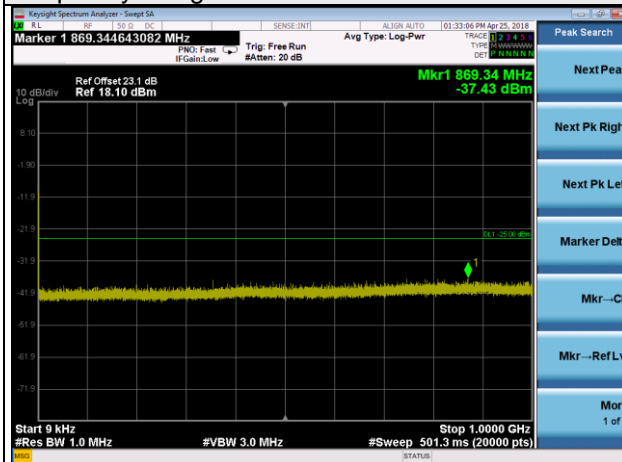

LTE Band 41 Channel Band width: 10MHz

Channel 39700

Frequency Range : 9kHz~1GHz

Frequency Range : 1GHz~3GHz

Frequency Range : 3GHz~27GHz

LTE Band 41 Channel Band width: 10MHz

Channel 40620

Frequency Range : 9kHz~1GHz

Frequency Range : 1GHz~3GHz

Frequency Range : 3GHz~27GHz

LTE Band 41 Channel Band width: 10MHz

Channel 41540

Frequency Range : 9kHz~1GHz

Frequency Range : 1GHz~3GHz

Frequency Range : 3GHz~27GHz

LTE Band 41 Channel Band width: 15MHz