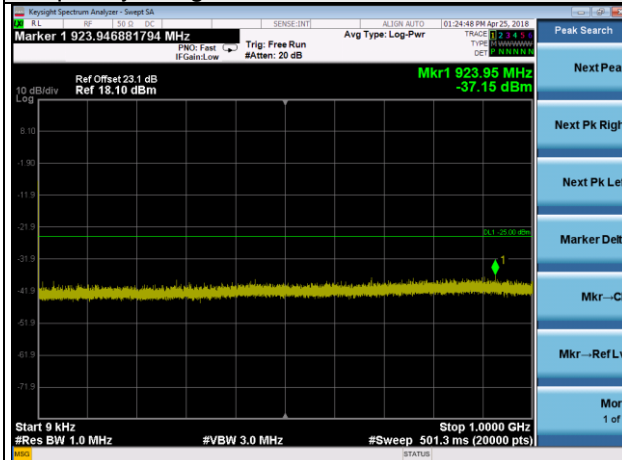

Frequency Range : 9kHz~1GHz

Frequency Range : 1GHz~3GHz

Frequency Range : 3GHz~27GHz

LTE Band 41 Channel Band width: 5MHz

Channel 41565

Frequency Range : 9kHz~1GHz

Frequency Range : 1GHz~3GHz

Frequency Range : 3GHz~27GHz

LTE Band 41 Channel Band width: 10MHz

Channel 39700

Frequency Range : 9kHz~1GHz

Frequency Range : 1GHz~3GHz

Frequency Range : 3GHz~27GHz

LTE Band 41 Channel Band width: 10MHz

Channel 40620

Frequency Range : 9kHz~1GHz