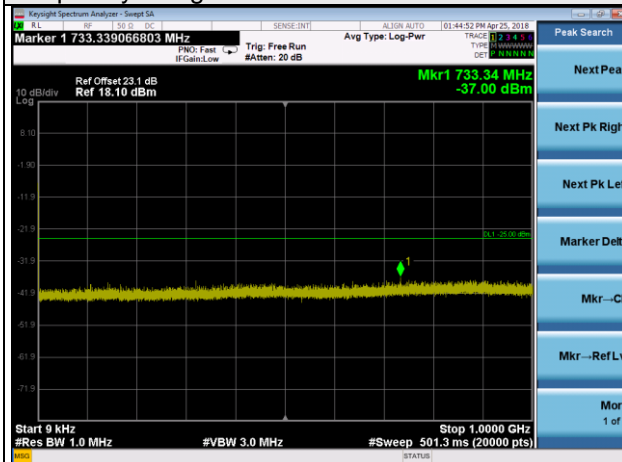

LTE Band 41 Channel Band width: 15MHz

Channel 39725

Frequency Range : 9kHz~1GHz

Frequency Range : 1GHz~3GHz