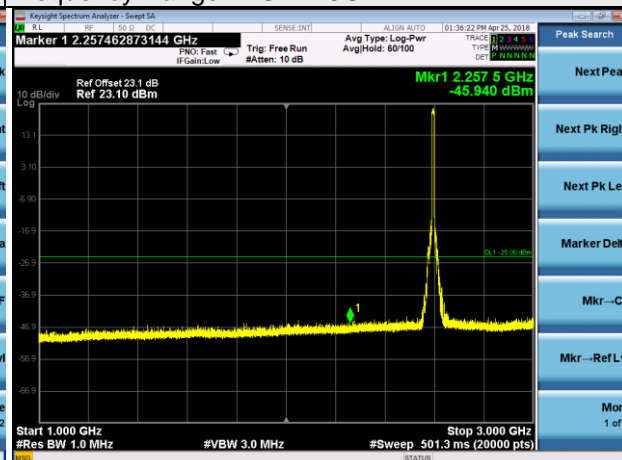

LTE Band 41 Channel Band width: 10MHz

Channel 39700

Frequency Range : 9kHz~1GHz

Frequency Range : 1GHz~3GHz

Frequency Range : 3GHz~27GHz

LTE Band 41 Channel Band width: 10MHz

Channel 40620

Frequency Range : 9kHz~1GHz

Frequency Range : 1GHz~3GHz

Frequency Range : 3GHz~27GHz

LTE Band 41 Channel Band width: 10MHz

Channel 41540

Frequency Range : 9kHz~1GHz

Frequency Range : 1GHz~3GHz

Frequency Range : 3GHz~27GHz

LTE Band 41 Channel Band width: 15MHz