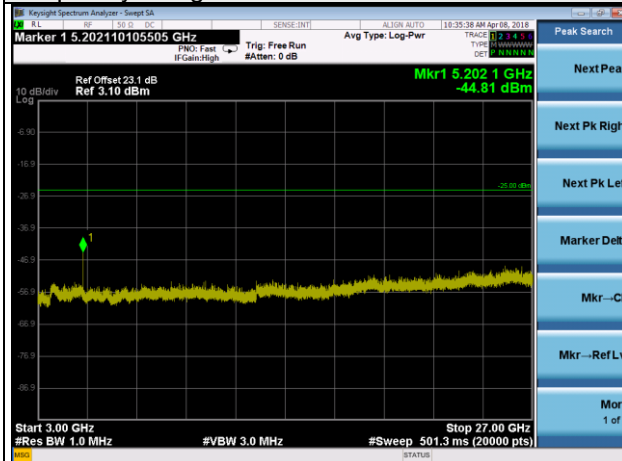

LTE Band 38 Channel Band width: 15MHz

Channel 38175

Frequency Range : 9kHz~1GHz

Frequency Range : 1GHz~3GHz

Frequency Range : 3GHz~27GHz

LTE Band 38 Channel Band width: 20MHz

Channel 37850

Frequency Range : 9kHz~1GHz

Frequency Range : 1GHz~3GHz

Frequency Range : 3GHz~27GHz

LTE Band 38 Channel Band width: 20MHz

Channel 38000

Frequency Range : 9kHz~1GHz

Frequency Range : 1GHz~3GHz

Frequency Range : 3GHz~27GHz

LTE Band 38 Channel Band width: 20MHz

Channel 38150

Frequency Range : 9kHz~1GHz

Frequency Range : 1GHz~3GHz

Frequency Range : 3GHz~27GHz

LTE CA_38C Channel Band width: 15+15MHz

Channel 38000+38150

Frequency Range : 9kHz~1GHz

Frequency Range : 1GHz~10GHz