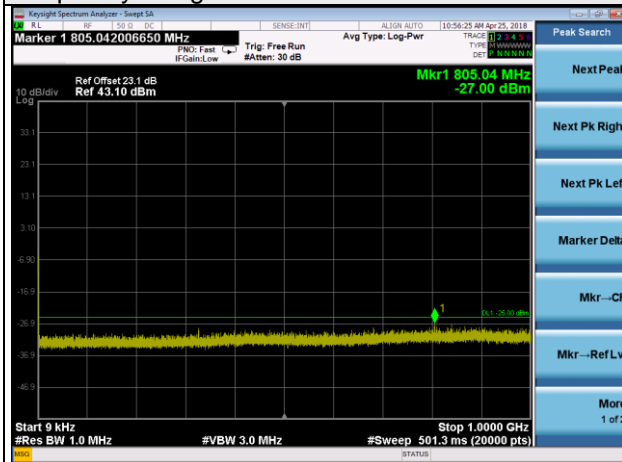

Channel 37800

Frequency Range : 9kHz~1GHz

Frequency Range : 1GHz~3GHz

Frequency Range : 3GHz~27GHz

LTE Band 38 Channel Band width: 10MHz

Channel 38000

Frequency Range : 9kHz~1GHz

Frequency Range : 1GHz~3GHz

Frequency Range : 3GHz~27GHz

LTE Band 38 Channel Band width: 10MHz

Channel 38200

Frequency Range : 9kHz~1GHz

Frequency Range : 1GHz~3GHz

Frequency Range : 3GHz~27GHz

LTE Band 38 Channel Band width: 15MHz

Channel 37825