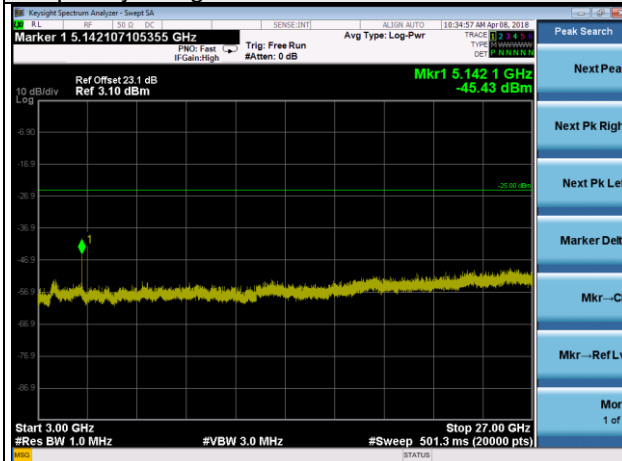

LTE Band 38 Channel Band width: 15MHz

Channel 38175

Frequency Range : 9kHz~1GHz

Frequency Range : 1GHz~3GHz

Frequency Range : 3GHz~27GHz

LTE Band 38 Channel Band width: 20MHz

Channel 37850

Frequency Range : 9kHz~1GHz

Frequency Range : 1GHz~3GHz

Frequency Range : 3GHz~27GHz

LTE Band 38 Channel Band width: 20MHz

Channel 38000

Frequency Range : 9kHz~1GHz

Frequency Range : 1GHz~3GHz

Frequency Range : 3GHz~27GHz

LTE Band 38 Channel Band width: 20MHz