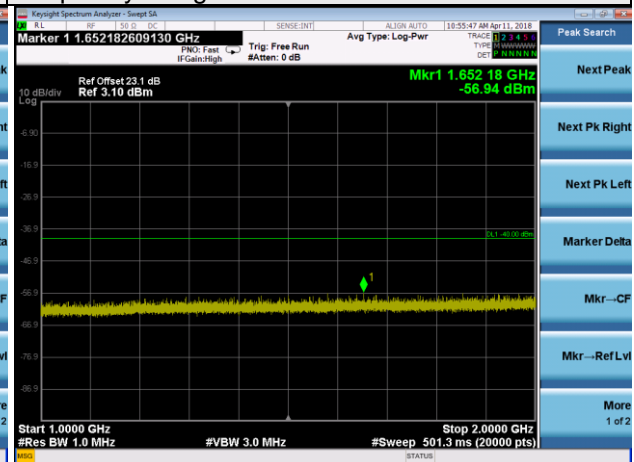

LTE Band 30 Channel Band width: 5MHz
Channel 27685

Frequency Range : 9kHz~1GHz

Frequency Range : 1GHz~2GHz

Frequency Range : 2GHz~3GHz

Frequency Range : 3GHz~23.5GHz

LTE Band 30 Channel Band width: 5MHz

Channel 27710

Frequency Range : 9kHz~1GHz

Frequency Range : 1GHz~2GHz

Frequency Range : 2GHz~3GHz

Frequency Range : 3GHz~23.5GHz

LTE Band 30 Channel Band width: 5MHz

Channel 27735

Frequency Range : 9kHz~1GHz

Frequency Range : 1GHz~2GHz

Frequency Range : 2GHz~3GHz

Frequency Range : 3GHz~23.5GHz

LTE Band 30 Channel Band width: 10MHz

Channel 27710

Frequency Range : 9kHz~1GHz

Frequency Range : 1GHz~2GHz

Frequency Range : 2GHz~3GHz

Frequency Range : 3GHz~23.5GHz

LTE Band 38 Channel Band width: 5MHz

Channel 37775

Frequency Range : 9kHz~1GHz

Frequency Range : 1GHz~3GHz

Frequency Range : 3GHz~27GHz

LTE Band 38 Channel Band width: 5MHz

Channel 38000

Frequency Range : 9kHz~1GHz