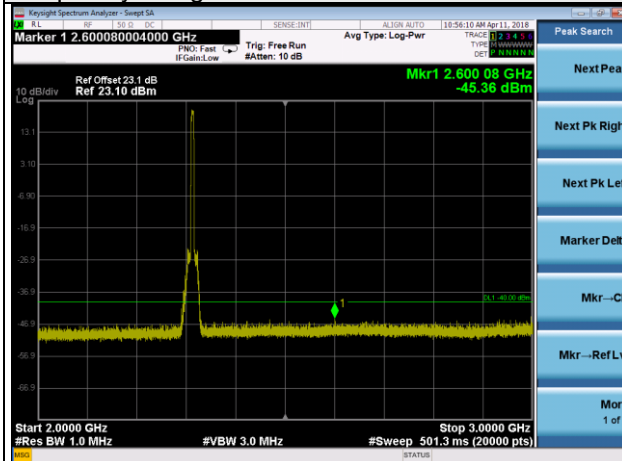

Frequency Range : 9kHz~1GHz

Frequency Range : 1GHz~2GHz

Frequency Range : 2GHz~3GHz

Frequency Range : 3GHz~23.5GHz

LTE Band 30 Channel Band width: 5MHz

Channel 27735

Frequency Range : 9kHz~1GHz

Frequency Range : 1GHz~2GHz

Frequency Range : 2GHz~3GHz

Frequency Range : 3GHz~23.5GHz

LTE Band 30 Channel Band width: 10MHz

Channel 27710

Frequency Range : 9kHz~1GHz

Frequency Range : 1GHz~2GHz

Frequency Range : 2GHz~3GHz

Frequency Range : 3GHz~23.5GHz