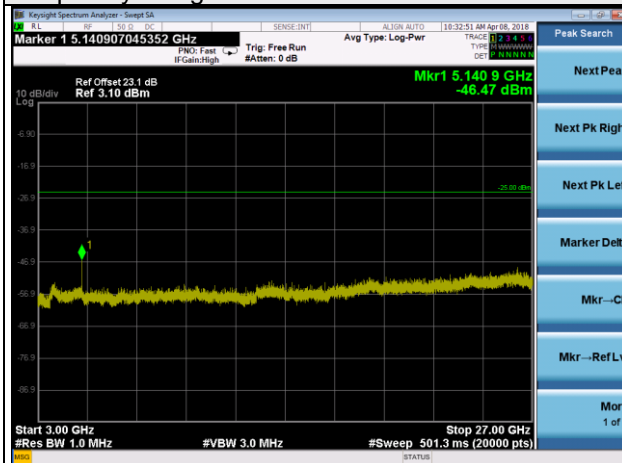

Frequency Range : 1GHz~3GHz

Frequency Range : 3GHz~27GHz

LTE Band 38 Channel Band width: 5MHz

Channel 38225

Frequency Range : 9kHz~1GHz

Frequency Range : 1GHz~3GHz

Frequency Range : 3GHz~27GHz

LTE Band 38 Channel Band width: 10MHz

Channel 37800

Frequency Range : 9kHz~1GHz

Frequency Range : 1GHz~3GHz

Frequency Range : 3GHz~27GHz

LTE Band 38 Channel Band width: 10MHz

Channel 38000

Frequency Range : 9kHz~1GHz

Frequency Range : 1GHz~3GHz