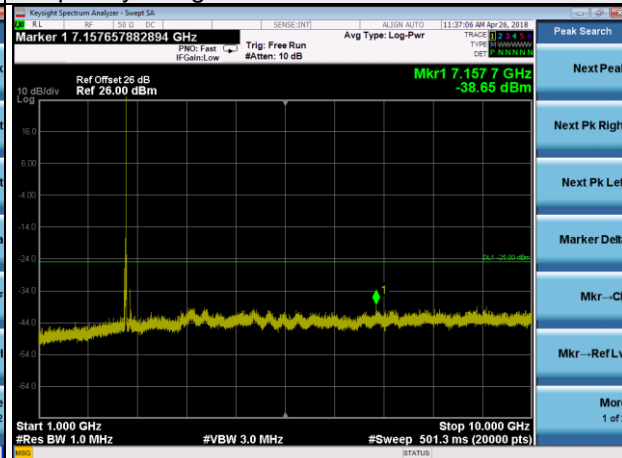

Frequency Range : 1GHz~3GHz

Frequency Range : 3GHz~27GHz

LTE Band 38 Channel Band width: 20MHz

Channel 38000

Frequency Range : 9kHz~1GHz

Frequency Range : 1GHz~3GHz

Frequency Range : 3GHz~27GHz

LTE Band 38 Channel Band width: 20MHz

Channel 38150

Frequency Range : 9kHz~1GHz

Frequency Range : 1GHz~3GHz

Frequency Range : 3GHz~27GHz

LTE CA_38C Channel Band width: 15+15MHz

Channel 38000+38150

Frequency Range : 9kHz~1GHz

Frequency Range : 1GHz~10GHz

Frequency Range : 10GHz~26.5GHz

LTE Band 41 Channel Band width: 5MHz

Channel 39675

Frequency Range : 9kHz~1GHz

Frequency Range : 1GHz~3GHz

Frequency Range : 3GHz~27GHz

LTE Band 41 Channel Band width: 5MHz

Channel 40620