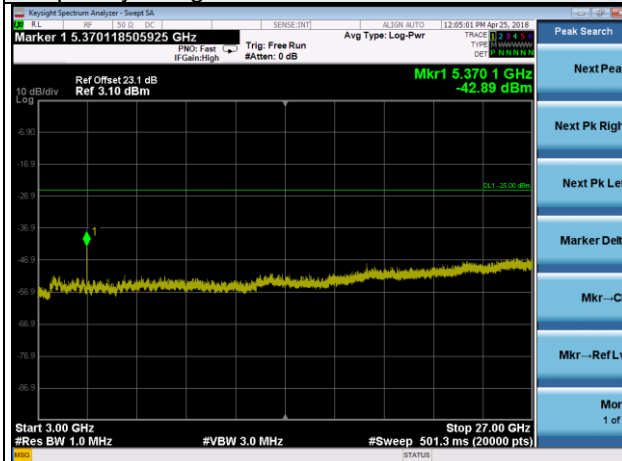

Frequency Range : 1GHz~3GHz

Frequency Range : 3GHz~27GHz

LTE Band 41 Channel Band width: 10MHz

Channel 41540

Frequency Range : 9kHz~1GHz

Frequency Range : 1GHz~3GHz

Frequency Range : 3GHz~27GHz

LTE Band 41 Channel Band width: 15MHz