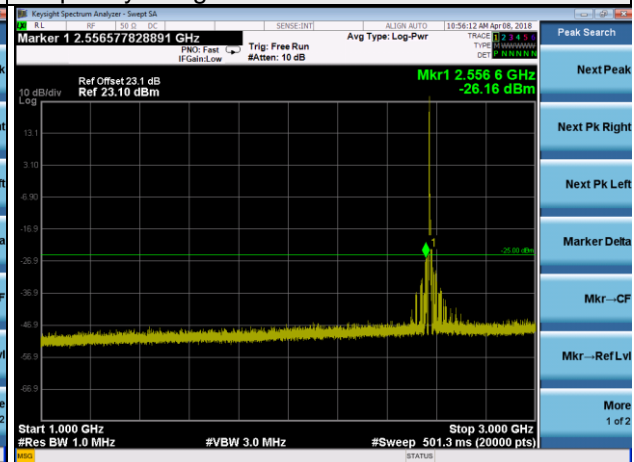

Frequency Range : 2GHz~3GHz

Frequency Range : 3GHz~23.5GHz

LTE Band 30 Channel Band width: 10MHz

Channel 27710

Frequency Range : 9kHz~1GHz

Frequency Range : 1GHz~2GHz

Frequency Range : 2GHz~3GHz

Frequency Range : 3GHz~23.5GHz

LTE Band 38 Channel Band width: 5MHz

Channel 37775

Frequency Range : 9kHz~1GHz

Frequency Range : 1GHz~3GHz

Frequency Range : 3GHz~27GHz

LTE Band 38 Channel Band width: 5MHz

Channel 38000

Frequency Range : 9kHz~1GHz