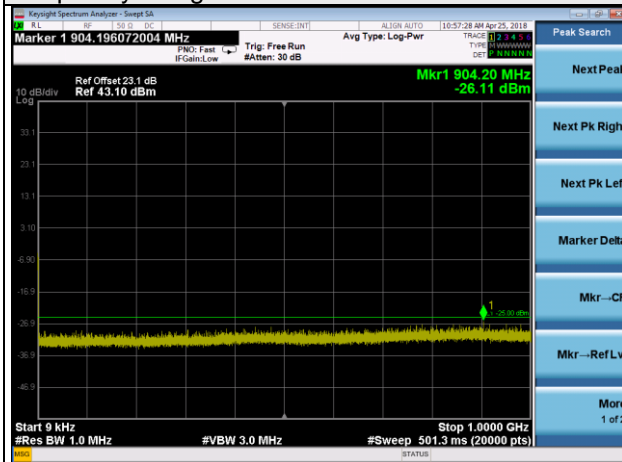

Frequency Range : 9kHz~1GHz

Frequency Range : 1GHz~3GHz

Frequency Range : 3GHz~27GHz

LTE Band 38 Channel Band width: 15MHz

Channel 38000

Frequency Range : 9kHz~1GHz

Frequency Range : 1GHz~3GHz

Frequency Range : 3GHz~27GHz

LTE Band 38 Channel Band width: 15MHz

Channel 38175

Frequency Range : 9kHz~1GHz

Frequency Range : 1GHz~3GHz

Frequency Range : 3GHz~27GHz

LTE Band 38 Channel Band width: 20MHz

Channel 37850

Frequency Range : 9kHz~1GHz