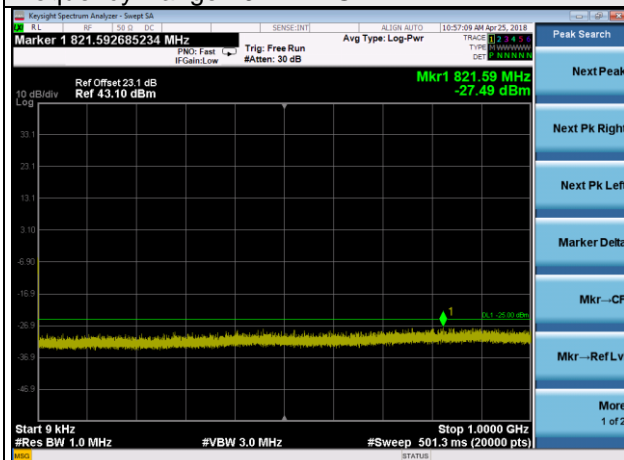

Frequency Range : 9kHz~1GHz

Frequency Range : 1GHz~3GHz

Frequency Range : 3GHz~27GHz

LTE Band 38 Channel Band width: 15MHz

Channel 38000

Frequency Range : 9kHz~1GHz

Frequency Range : 1GHz~3GHz

Frequency Range : 3GHz~27GHz

LTE Band 38 Channel Band width: 15MHz

Channel 38175

Frequency Range : 9kHz~1GHz

Frequency Range : 1GHz~3GHz

Frequency Range : 3GHz~27GHz

LTE Band 38 Channel Band width: 20MHz

Channel 37850

Frequency Range : 9kHz~1GHz