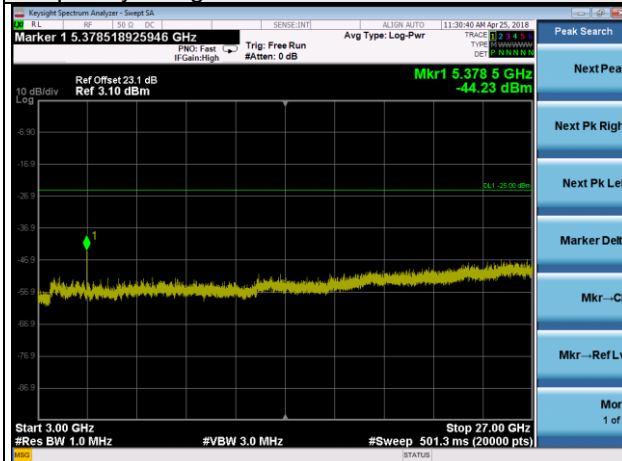

Frequency Range : 9kHz~1GHz

Frequency Range : 1GHz~3GHz

Frequency Range : 3GHz~27GHz

LTE Band 41 Channel Band width: 5MHz

Channel 41565

Frequency Range : 9kHz~1GHz

Frequency Range : 1GHz~3GHz

Frequency Range : 3GHz~27GHz

LTE Band 41 Channel Band width: 10MHz

Channel 39700

Frequency Range : 9kHz~1GHz

Frequency Range : 1GHz~3GHz

Frequency Range : 3GHz~27GHz

LTE Band 41 Channel Band width: 10MHz

Channel 40620

Frequency Range : 9kHz~1GHz