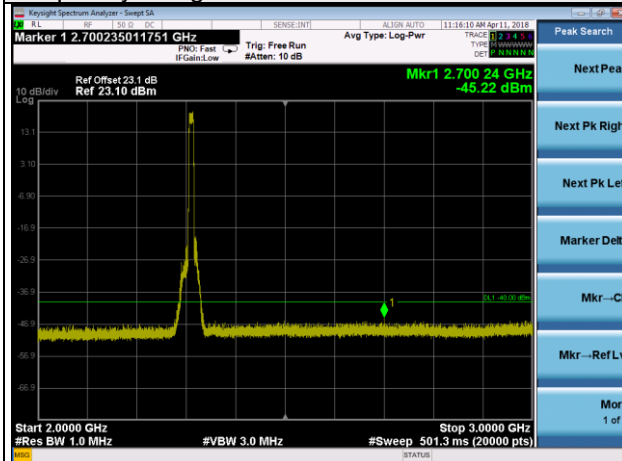

Frequency Range : 2GHz~3GHz

Frequency Range : 3GHz~23.5GHz

LTE Band 30 Channel Band width: 10MHz

Channel 27710

Frequency Range : 9kHz~1GHz

Frequency Range : 1GHz~2GHz

Frequency Range : 2GHz~3GHz

Frequency Range : 3GHz~23.5GHz

LTE Band 38 Channel Band width: 5MHz

Channel 37775

Frequency Range : 9kHz~1GHz

Frequency Range : 1GHz~3GHz

Frequency Range : 3GHz~27GHz

LTE Band 38 Channel Band width: 5MHz

Channel 38000

Frequency Range : 9kHz~1GHz