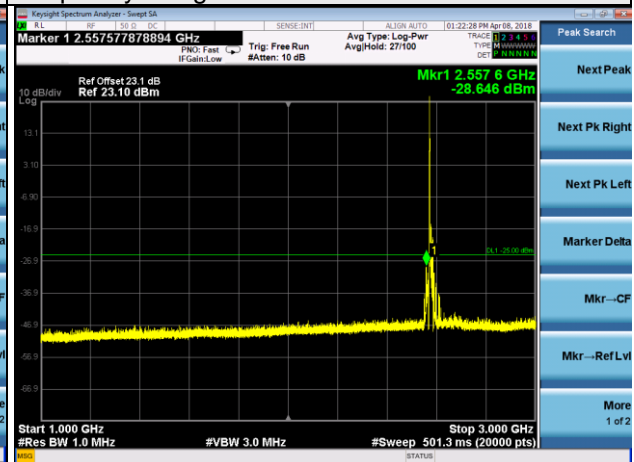

Frequency Range : 3GHz~27GHz

LTE Band 38 Channel Band width: 10MHz

Channel 38200

Frequency Range : 9kHz~1GHz

Frequency Range : 1GHz~3GHz

Frequency Range : 3GHz~27GHz

LTE Band 38 Channel Band width: 15MHz

Channel 37825

Frequency Range : 9kHz~1GHz

Frequency Range : 1GHz~3GHz

Frequency Range : 3GHz~27GHz

LTE Band 38 Channel Band width: 15MHz

Channel 38000

Frequency Range : 9kHz~1GHz

Frequency Range : 1GHz~3GHz

Frequency Range : 3GHz~27GHz