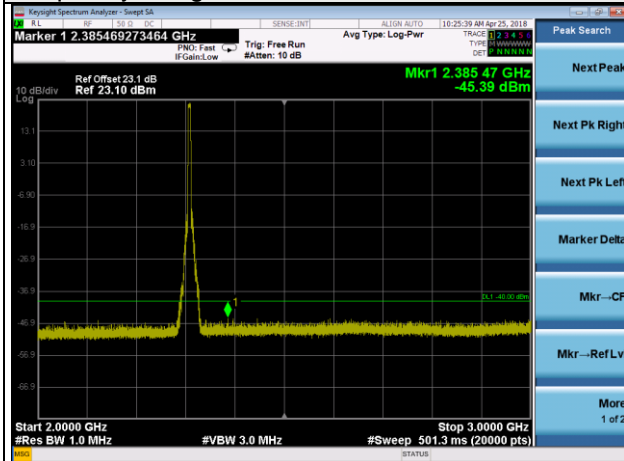

LTE Band 30 Channel Band width: 5MHz
Channel 27685

Frequency Range : 9kHz~1GHz

Frequency Range : 1GHz~2GHz

Frequency Range : 2GHz~3GHz

Frequency Range : 3GHz~23.5GHz

LTE Band 30 Channel Band width: 5MHz

Channel 27710