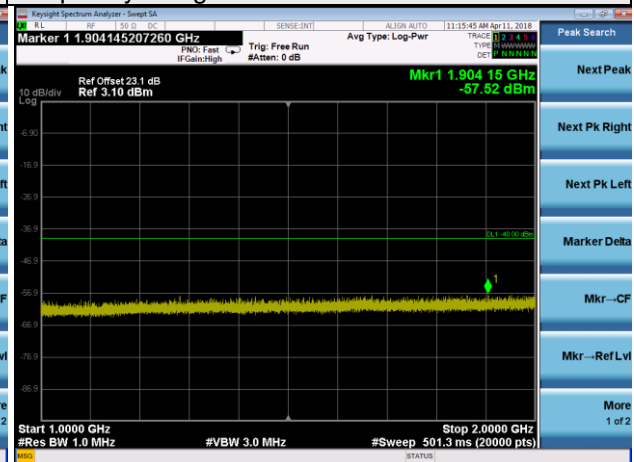

Frequency Range : 2GHz~3GHz

Frequency Range : 3GHz~23.5GHz

LTE Band 30 Channel Band width: 10MHz

Channel 27710

Frequency Range : 9kHz~1GHz

Frequency Range : 1GHz~2GHz

Frequency Range : 2GHz~3GHz

Frequency Range : 3GHz~23.5GHz

LTE Band 38 Channel Band width: 5MHz

Channel 37775

Frequency Range : 9kHz~1GHz

Frequency Range : 1GHz~3GHz

Frequency Range : 3GHz~27GHz

LTE Band 38 Channel Band width: 5MHz

Channel 38000

Frequency Range : 9kHz~1GHz