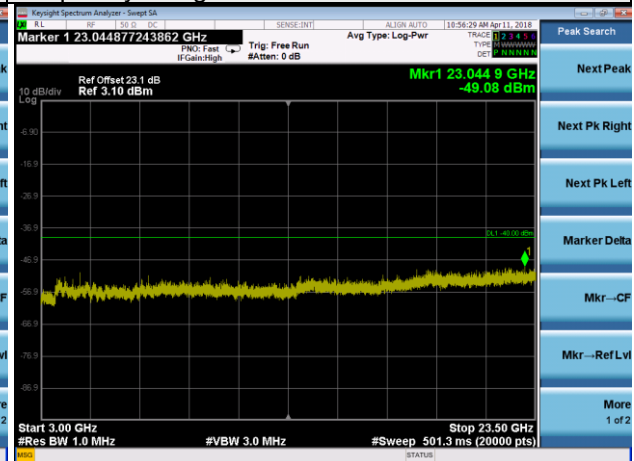

LTE Band 30 Channel Band width: 5MHz
Channel 27685

Frequency Range : 9kHz~1GHz

Frequency Range : 1GHz~2GHz

Frequency Range : 2GHz~3GHz

Frequency Range : 3GHz~23.5GHz

LTE Band 30 Channel Band width: 5MHz

Channel 27710

Frequency Range : 9kHz~1GHz

Frequency Range : 1GHz~2GHz

Frequency Range : 2GHz~3GHz

Frequency Range : 3GHz~23.5GHz

LTE Band 30 Channel Band width: 5MHz

Channel 27735

Frequency Range : 9kHz~1GHz

Frequency Range : 1GHz~2GHz

Frequency Range : 2GHz~3GHz

Frequency Range : 3GHz~23.5GHz

LTE Band 30 Channel Band width: 10MHz

Channel 27710

Frequency Range : 9kHz~1GHz

Frequency Range : 1GHz~2GHz

Frequency Range : 2GHz~3GHz

Frequency Range : 3GHz~23.5GHz

LTE Band 38 Channel Band width: 5MHz

Channel 37775

Frequency Range : 9kHz~1GHz

Frequency Range : 1GHz~3GHz

Frequency Range : 3GHz~27GHz

LTE Band 38 Channel Band width: 5MHz

Channel 38000

Frequency Range : 9kHz~1GHz