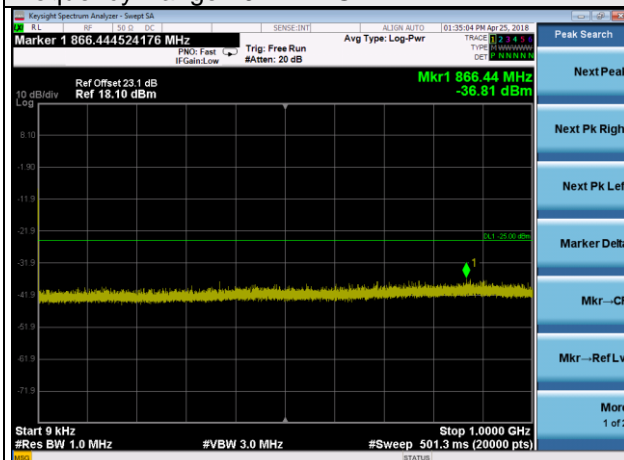

LTE Band 41 Channel Band width: 10MHz

Channel 39700

Frequency Range : 9kHz~1GHz

Frequency Range : 1GHz~3GHz

Frequency Range : 3GHz~27GHz

LTE Band 41 Channel Band width: 10MHz

Channel 40620

Frequency Range : 9kHz~1GHz

Frequency Range : 1GHz~3GHz

Frequency Range : 3GHz~27GHz

LTE Band 41 Channel Band width: 10MHz

Channel 41540

Frequency Range : 9kHz~1GHz

Frequency Range : 1GHz~3GHz

Frequency Range : 3GHz~27GHz

LTE Band 41 Channel Band width: 15MHz