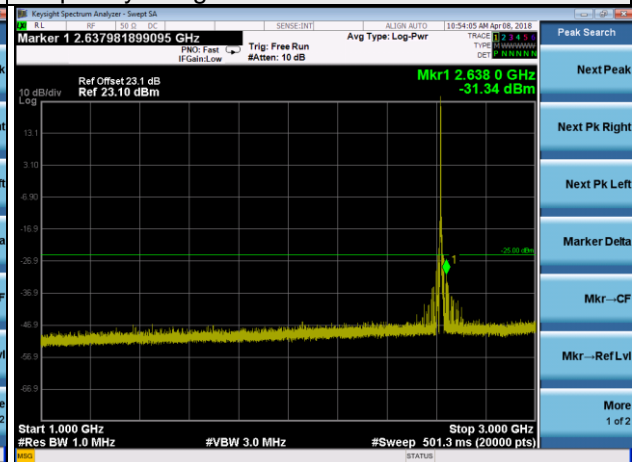

LTE Band 38 Channel Band width: 5MHz

Channel 37775

Frequency Range : 9kHz~1GHz

Frequency Range : 1GHz~3GHz

Frequency Range : 3GHz~27GHz

LTE Band 38 Channel Band width: 5MHz

Channel 38000

Frequency Range : 9kHz~1GHz

Frequency Range : 1GHz~3GHz

Frequency Range : 3GHz~27GHz

LTE Band 38 Channel Band width: 5MHz

Channel 38225

Frequency Range : 9kHz~1GHz

Frequency Range : 1GHz~3GHz

Frequency Range : 3GHz~27GHz

LTE Band 38 Channel Band width: 10MHz

Channel 37800

Frequency Range : 9kHz~1GHz

Frequency Range : 1GHz~3GHz

Frequency Range : 3GHz~27GHz

LTE Band 38 Channel Band width: 10MHz

Channel 38000

Frequency Range : 9kHz~1GHz

Frequency Range : 1GHz~3GHz