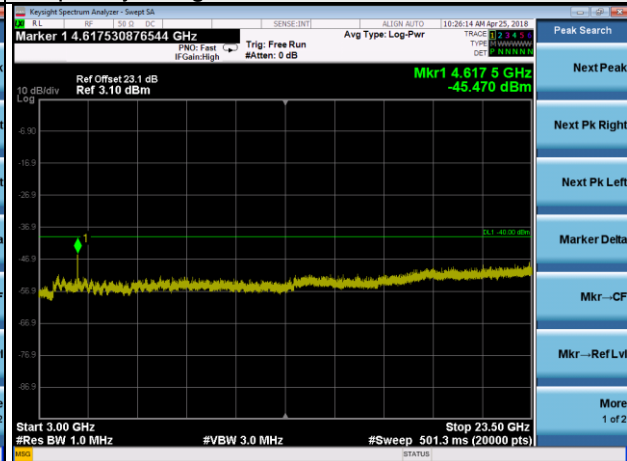

LTE Band 30 Channel Band width: 5MHz
Channel 27685

Frequency Range : 9kHz~1GHz

Frequency Range : 1GHz~2GHz

Frequency Range : 2GHz~3GHz

Frequency Range : 3GHz~23.5GHz

LTE Band 30 Channel Band width: 5MHz

Channel 27710