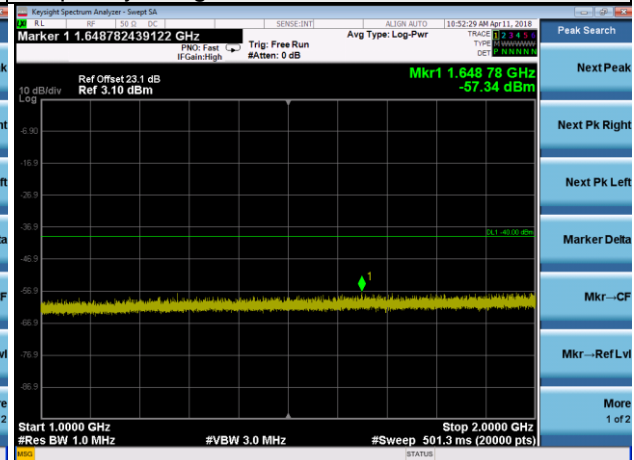

LTE Band 30 Channel Band width: 5MHz

Channel 27710

Frequency Range : 9kHz~1GHz

Frequency Range : 1GHz~2GHz