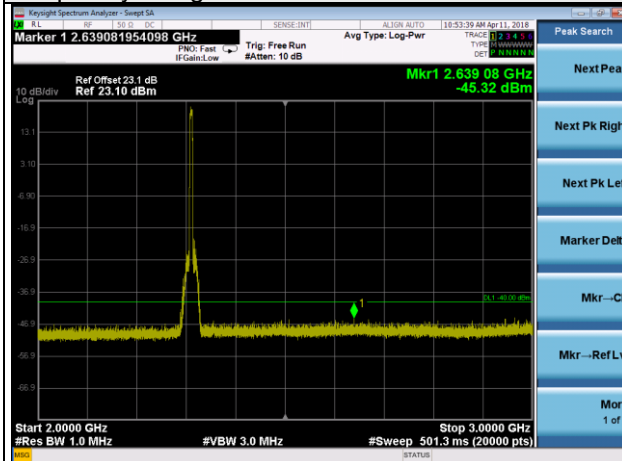

Frequency Range : 2GHz~3GHz

Frequency Range : 3GHz~23.5GHz