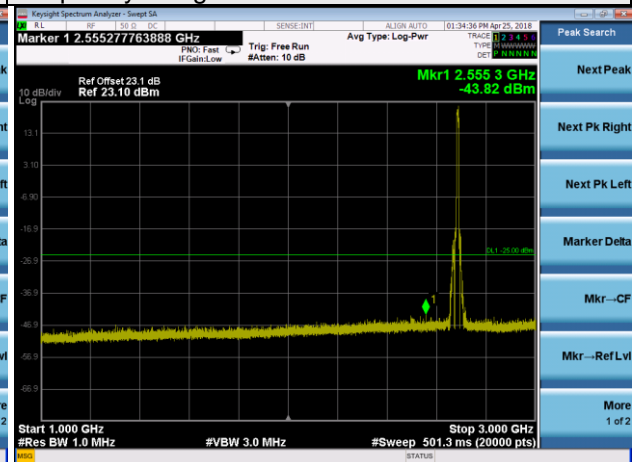

Frequency Range : 1GHz~3GHz

Frequency Range : 3GHz~27GHz

LTE Band 41 Channel Band width: 10MHz

Channel 41540

Frequency Range : 9kHz~1GHz

Frequency Range : 1GHz~3GHz

Frequency Range : 3GHz~27GHz

LTE Band 41 Channel Band width: 15MHz