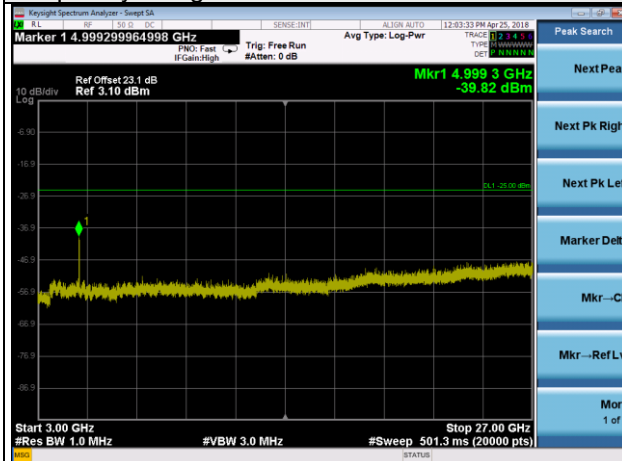

LTE Band 41 Channel Band width: 10MHz

Channel 39700

Frequency Range : 9kHz~1GHz

Frequency Range : 1GHz~3GHz

Frequency Range : 3GHz~27GHz

LTE Band 41 Channel Band width: 10MHz

Channel 40620

Frequency Range : 9kHz~1GHz