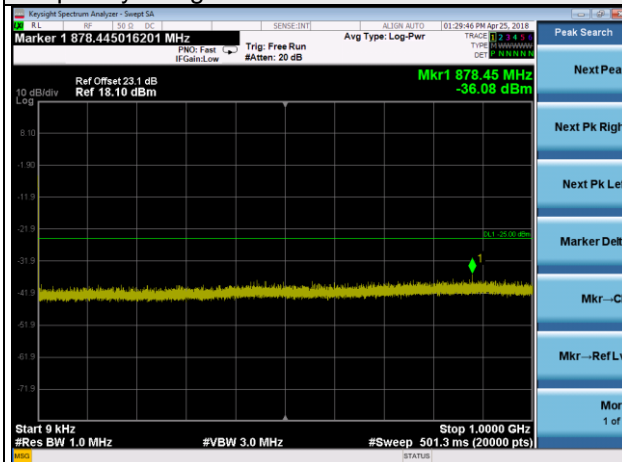

Channel 38150

Frequency Range : 9kHz~1GHz

Frequency Range : 1GHz~3GHz

Frequency Range : 3GHz~27GHz

LTE CA_38C Channel Band width: 15+15MHz

Channel 38000+38150

Frequency Range : 9kHz~1GHz

Frequency Range : 1GHz~10GHz

Frequency Range : 10GHz~26.5GHz

LTE Band 41 Channel Band width: 5MHz

Channel 39675

Frequency Range : 9kHz~1GHz

Frequency Range : 1GHz~3GHz

Frequency Range : 3GHz~27GHz

LTE Band 41 Channel Band width: 5MHz

Channel 40620