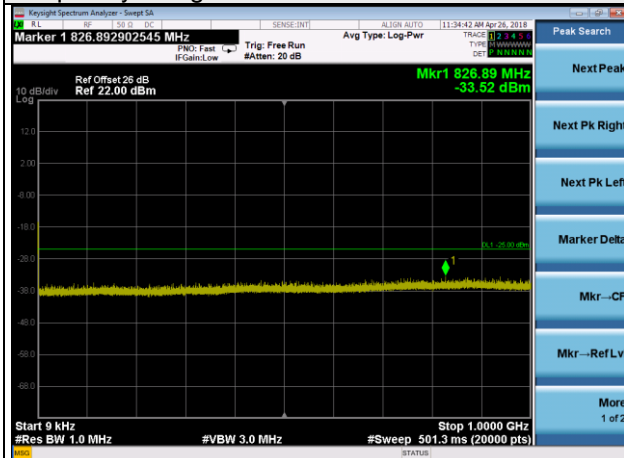

Frequency Range : 1GHz~3GHz

Frequency Range : 3GHz~27GHz

LTE Band 38 Channel Band width: 20MHz

Channel 38000

Frequency Range : 9kHz~1GHz

Frequency Range : 1GHz~3GHz

Frequency Range : 3GHz~27GHz

LTE Band 38 Channel Band width: 20MHz

Channel 38150

Frequency Range : 9kHz~1GHz

Frequency Range : 1GHz~3GHz

Frequency Range : 3GHz~27GHz

LTE CA_38C Channel Band width: 15+15MHz

Channel 38000+38150

Frequency Range : 9kHz~1GHz

Frequency Range : 1GHz~10GHz