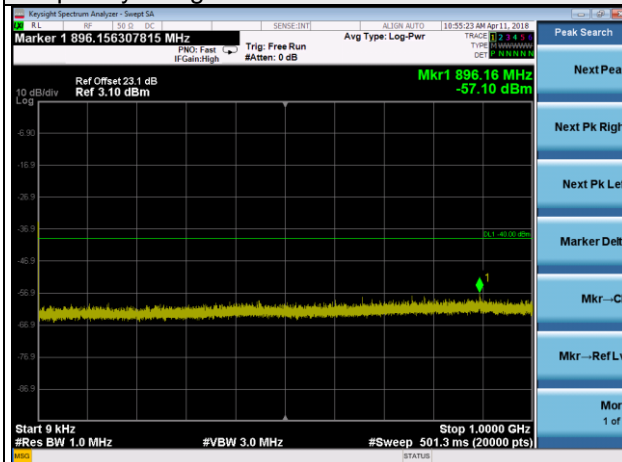

Frequency Range : 9kHz~1GHz

Frequency Range : 1GHz~2GHz

Frequency Range : 2GHz~3GHz

Frequency Range : 3GHz~23.5GHz

LTE Band 30 Channel Band width: 5MHz

Channel 27735

Frequency Range : 9kHz~1GHz

Frequency Range : 1GHz~2GHz

Frequency Range : 2GHz~3GHz

Frequency Range : 3GHz~23.5GHz

LTE Band 30 Channel Band width: 10MHz

Channel 27710

Frequency Range : 9kHz~1GHz

Frequency Range : 1GHz~2GHz

Frequency Range : 2GHz~3GHz

Frequency Range : 3GHz~23.5GHz