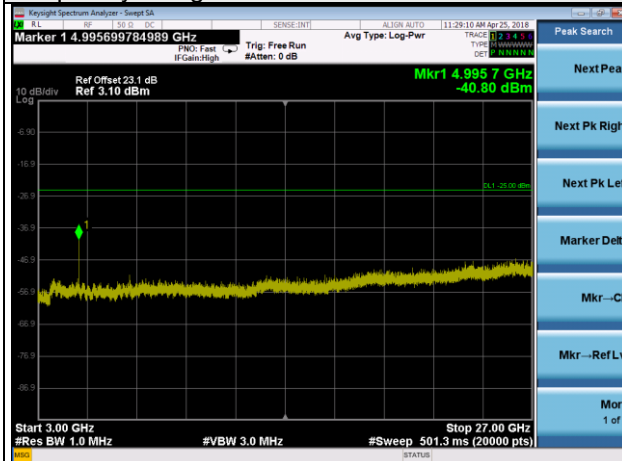

Frequency Range : 10GHz~26.5GHz

LTE Band 41 Channel Band width: 5MHz

Channel 39675

Frequency Range : 9kHz~1GHz

Frequency Range : 1GHz~3GHz

Frequency Range : 3GHz~27GHz

LTE Band 41 Channel Band width: 5MHz

Channel 40620