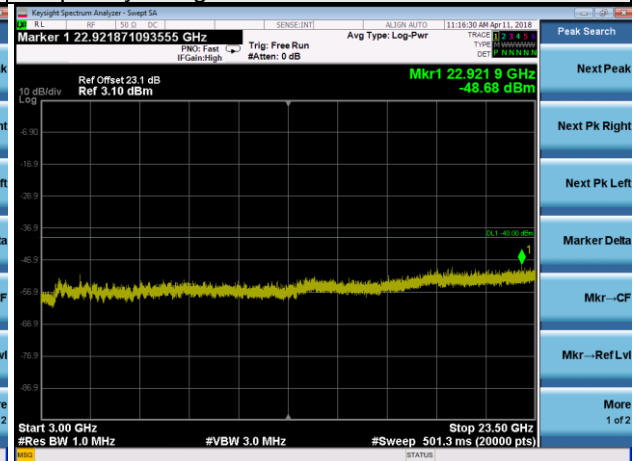

Frequency Range : 2GHz~3GHz

Frequency Range : 3GHz~23.5GHz

LTE Band 30 Channel Band width: 10MHz

Channel 27710

Frequency Range : 9kHz~1GHz

Frequency Range : 1GHz~2GHz

Frequency Range : 2GHz~3GHz

Frequency Range : 3GHz~23.5GHz

LTE Band 38 Channel Band width: 5MHz

Channel 37775

Frequency Range : 9kHz~1GHz

Frequency Range : 1GHz~3GHz

Frequency Range : 3GHz~27GHz

LTE Band 38 Channel Band width: 5MHz

Channel 38000

Frequency Range : 9kHz~1GHz