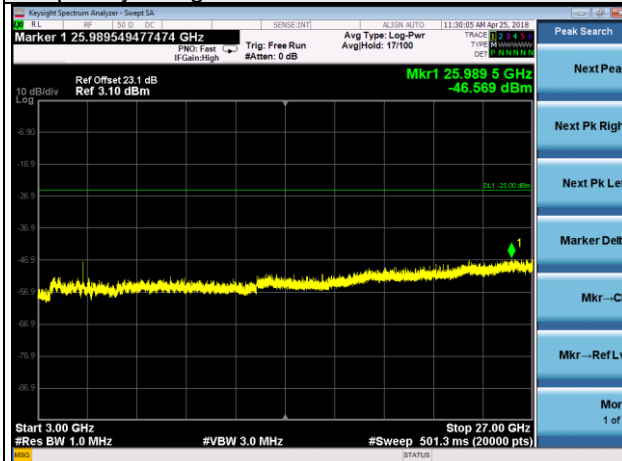

Frequency Range : 3GHz~27GHz