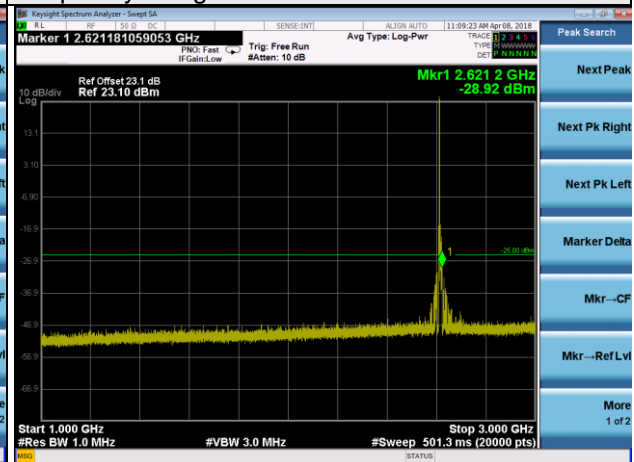

Frequency Range : 3GHz~27GHz

LTE Band 38 Channel Band width: 10MHz

Channel 38200

Frequency Range : 9kHz~1GHz

Frequency Range : 1GHz~3GHz

Frequency Range : 3GHz~27GHz

LTE Band 38 Channel Band width: 15MHz

Channel 37825