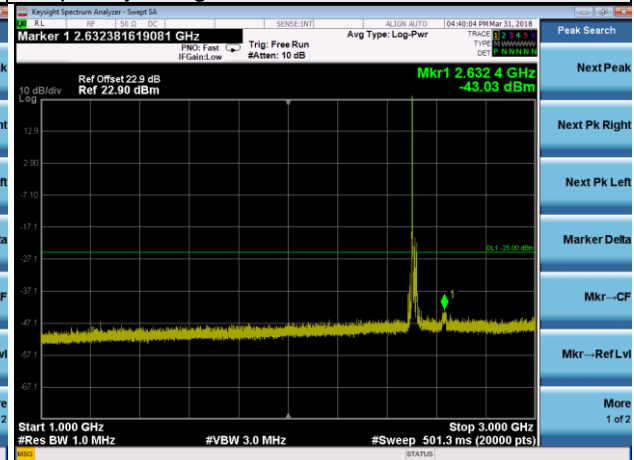

LTE Band 7 Channel Band width: 20MHz

Channel 20850

Frequency Range : 9kHz~1GHz

Frequency Range : 1GHz~3GHz