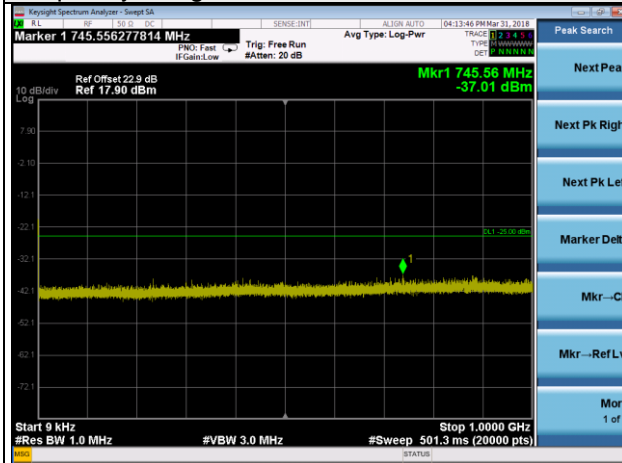

LTE Band 7 Channel Band width: 10MHz

Channel 20800

Frequency Range : 9kHz~1GHz

Frequency Range : 1GHz~3GHz

Frequency Range : 3GHz~26.5GHz

LTE Band 7 Channel Band width: 10MHz

Channel 21100

Frequency Range : 9kHz~1GHz