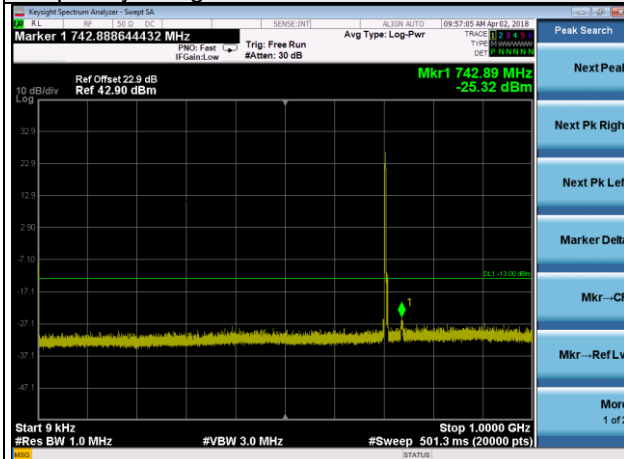

Channel 23155

Frequency Range : 9kHz~1GHz