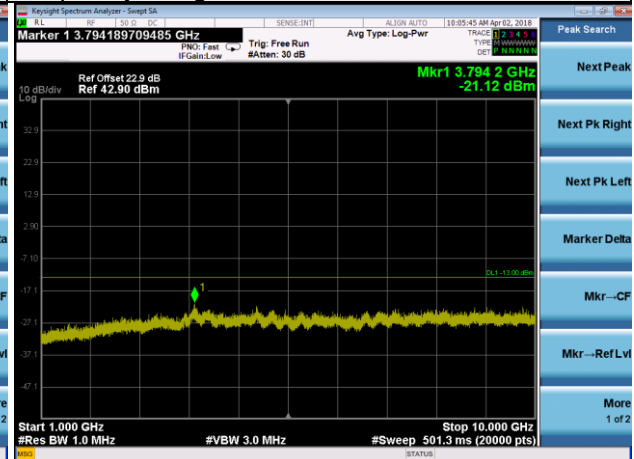

LTE Band 12 Channel Band width: 10MHz

Channel 23060

Frequency Range : 9kHz~1GHz

Frequency Range : 1GHz~10GHz

Channel 23095

Frequency Range : 9kHz~1GHz

Frequency Range : 1GHz~10GHz

Channel 23130

Frequency Range : 9kHz~1GHz

Frequency Range : 1GHz~10GHz

LTE Band 13 Channel Band width: 5MHz

Channel 23205

Frequency Range : 9kHz~1GHz

Frequency Range : 1GHz~10GHz

Channel 23230

Frequency Range : 9kHz~1GHz