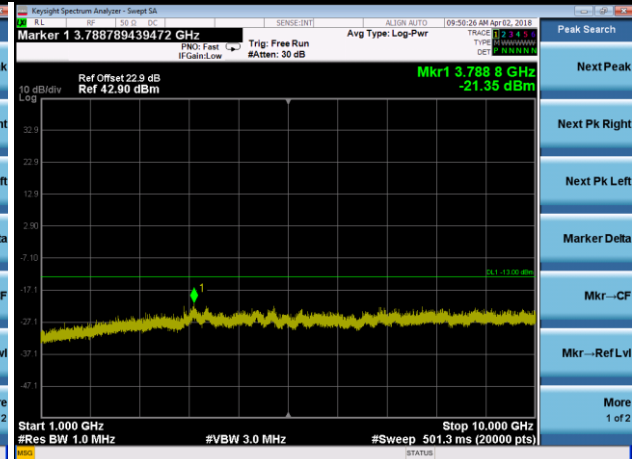

Frequency Range : 1GHz~10GHz

Channel 23173

Frequency Range : 9kHz~1GHz

Frequency Range : 1GHz~10GHz

LTE Band 12 Channel Band width: 3MHz

Channel 23025

Frequency Range : 9kHz~1GHz

Frequency Range : 1GHz~10GHz

Channel 23095

Frequency Range : 9kHz~1GHz

Frequency Range : 1GHz~10GHz

Channel 23165

Frequency Range : 9kHz~1GHz

Frequency Range : 1GHz~10GHz

LTE Band 12 Channel Band width: 5MHz

Channel 23035