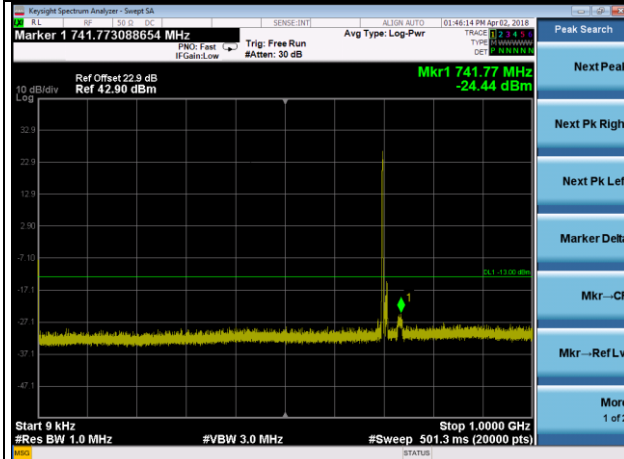

LTE Band 17 Channel Band width: 5MHz

Channel 23755

Frequency Range : 9kHz~1GHz

Frequency Range : 1GHz~10GHz

Channel 23790

Frequency Range : 9kHz~1GHz

Frequency Range : 1GHz~10GHz

Channel 23825

Frequency Range : 9kHz~1GHz

Frequency Range : 1GHz~10GHz

LTE Band 17 Channel Band width: 10MHz

Channel 23780

Frequency Range : 9kHz~1GHz

Frequency Range : 1GHz~10GHz

Channel 23790

Frequency Range : 9kHz~1GHz