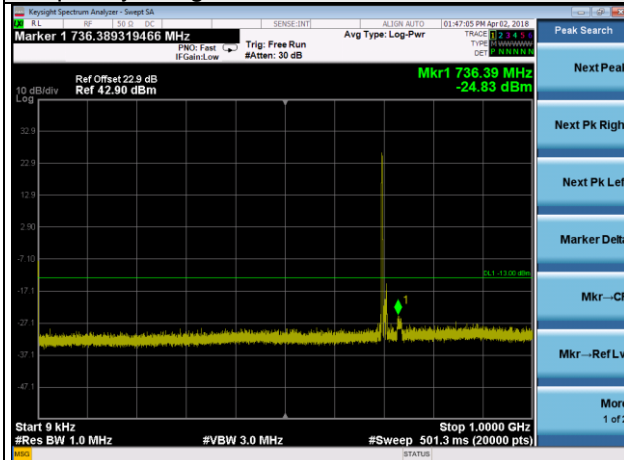

LTE Band 17 Channel Band width: 5MHz

Channel 23755

Frequency Range : 9kHz~1GHz

Frequency Range : 1GHz~10GHz

Channel 23790

Frequency Range : 9kHz~1GHz

Frequency Range : 1GHz~10GHz

Channel 23825

Frequency Range : 9kHz~1GHz

Frequency Range : 1GHz~10GHz

LTE Band 17 Channel Band width: 10MHz

Channel 23780

Frequency Range : 9kHz~1GHz

Frequency Range : 1GHz~10GHz

Channel 23790

Frequency Range : 9kHz~1GHz