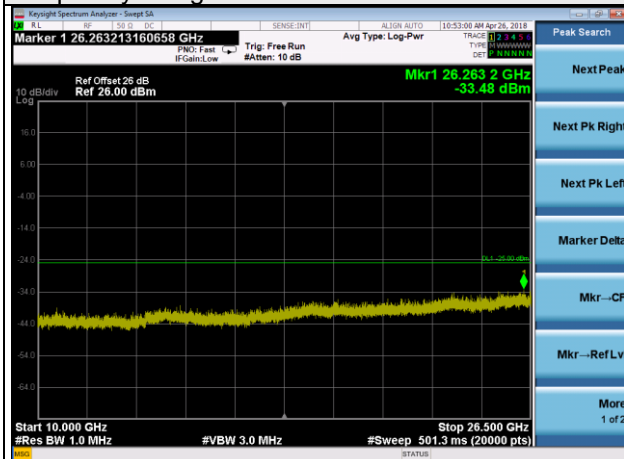

LTE Band 7 Channel Band width: 20MHz

Channel 21350

Frequency Range : 9kHz~1GHz

Frequency Range : 1GHz~3GHz

Frequency Range : 3GHz~26.5GHz

LTE CA\_7C Channel Band width: 15+20MHz

Channel 21100+21271

Frequency Range : 9kHz~1GHz

Frequency Range : 1GHz~10GHz

Frequency Range : 10GHz~26.5GHz

LTE Band 12 Channel Band width: 1.4MHz

Channel 23017

Frequency Range : 9kHz~1GHz

Frequency Range : 1GHz~10GHz

Channel 23095

Frequency Range : 9kHz~1GHz