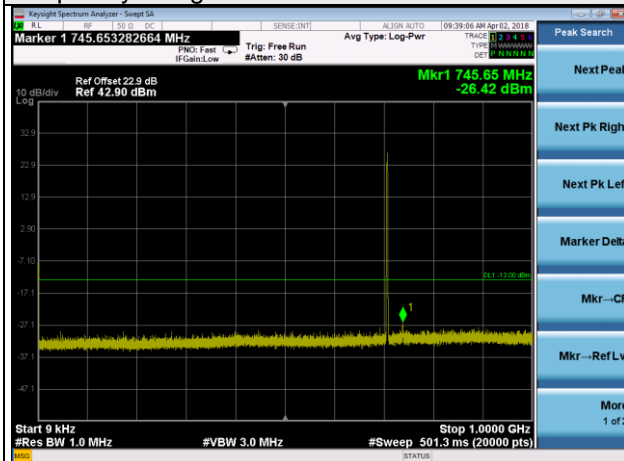

Channel 23173

Frequency Range : 9kHz~1GHz

Frequency Range : 1GHz~10GHz