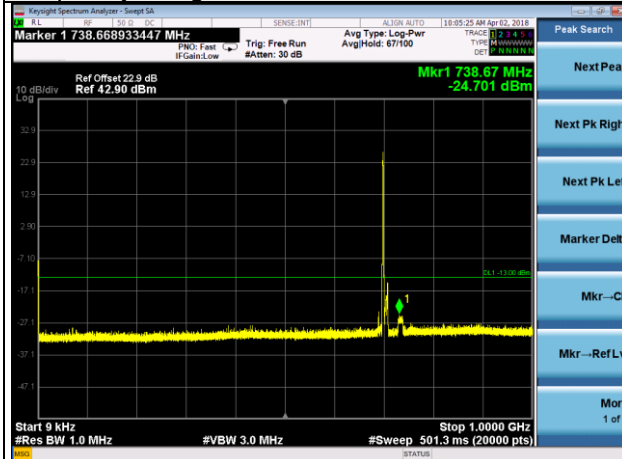

LTE Band 12 Channel Band width: 10MHz

Channel 23060

Frequency Range : 9kHz~1GHz

Frequency Range : 1GHz~10GHz

Channel 23095

Frequency Range : 9kHz~1GHz

Frequency Range : 1GHz~10GHz

Channel 23130

Frequency Range : 9kHz~1GHz

Frequency Range : 1GHz~10GHz

LTE Band 13 Channel Band width: 5MHz

Channel 23205

Frequency Range : 9kHz~1GHz

Frequency Range : 1GHz~10GHz

Channel 23230

Frequency Range : 9kHz~1GHz