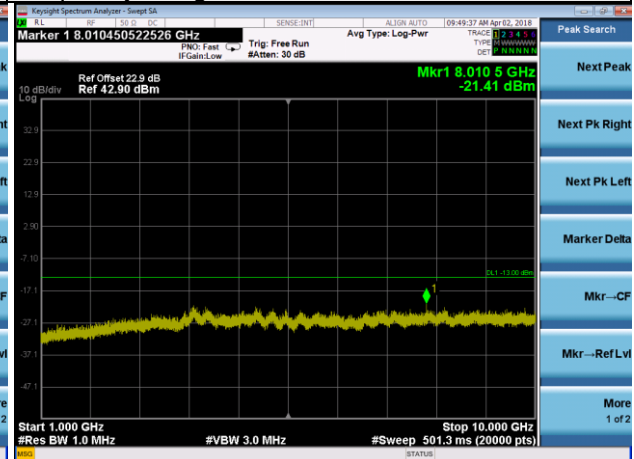

Channel 23095

Frequency Range : 9kHz~1GHz

Frequency Range : 1GHz~10GHz

Channel 23165

Frequency Range : 9kHz~1GHz

Frequency Range : 1GHz~10GHz

LTE Band 12 Channel Band width: 5MHz

Channel 23035