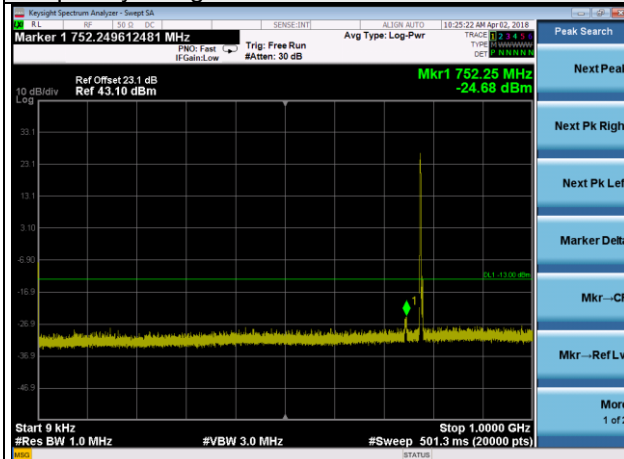

Frequency Range : 9kHz~1GHz

Frequency Range : 1GHz~10GHz

LTE Band 13 Channel Band width: 5MHz

Channel 23205

Frequency Range : 9kHz~1GHz

Frequency Range : 1GHz~10GHz

Channel 23230

Frequency Range : 9kHz~1GHz

Frequency Range : 1GHz~10GHz

Channel 23255

Frequency Range : 9kHz~1GHz

Frequency Range : 1GHz~10GHz

LTE Band 13 Channel Band width: 10MHz

Channel 23230

Frequency Range : 9kHz~1GHz      Frequency Range : 1GHz~10GHz