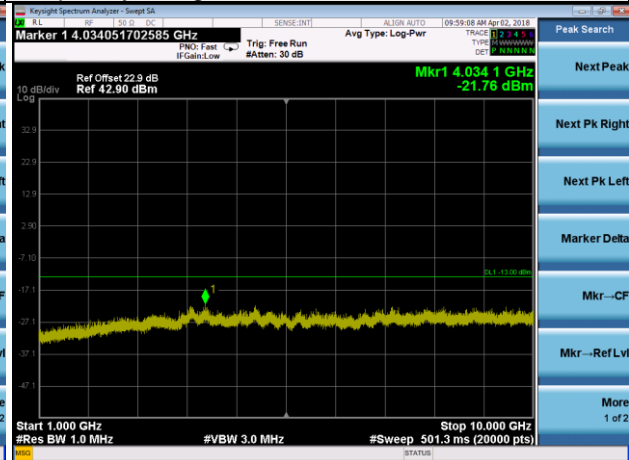

Frequency Range : 1GHz~10GHz