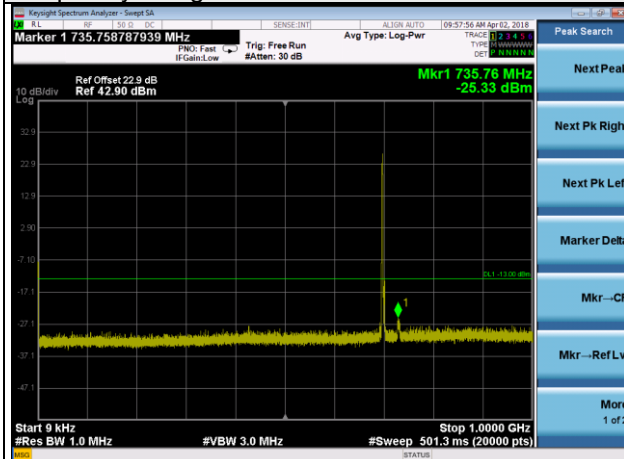

Channel 23095

Frequency Range : 9kHz~1GHz