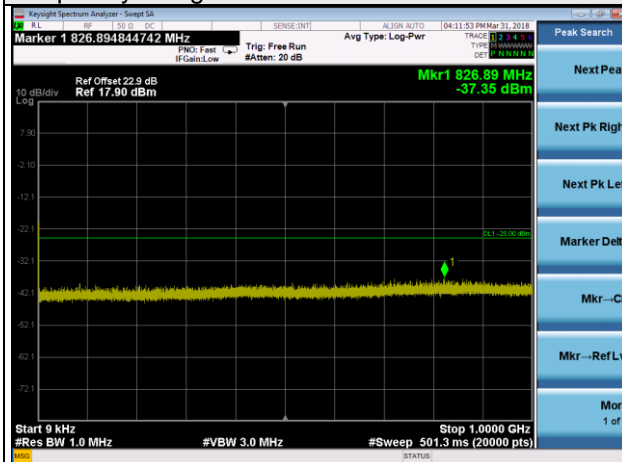

Frequency Range : 1GHz~3GHz

Frequency Range : 3GHz~26.5GHz

LTE Band 7 Channel Band width: 10MHz

Channel 21400

Frequency Range : 9kHz~1GHz

Frequency Range : 1GHz~3GHz

Frequency Range : 3GHz~26.5GHz

LTE Band 7 Channel Band width: 15MHz

Channel 20825

Frequency Range : 9kHz~1GHz

Frequency Range : 1GHz~3GHz

Frequency Range : 3GHz~26.5GHz

LTE Band 7 Channel Band width: 15MHz

Channel 21100

Frequency Range : 9kHz~1GHz

Frequency Range : 1GHz~3GHz