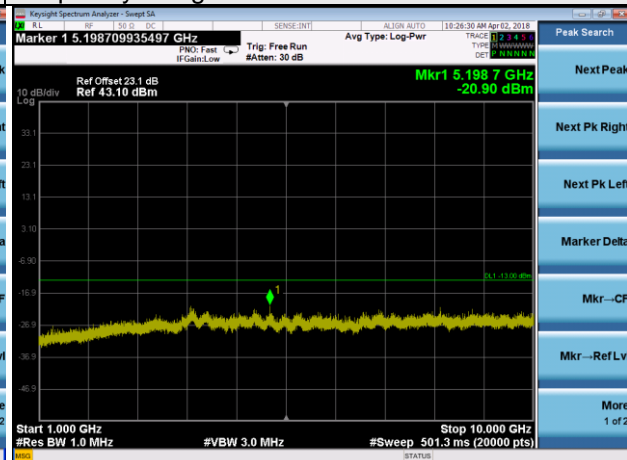

Frequency Range : 9kHz~1GHz

Frequency Range : 1GHz~10GHz

LTE Band 13 Channel Band width: 5MHz

Channel 23205

Frequency Range : 9kHz~1GHz

Frequency Range : 1GHz~10GHz

Channel 23230

Frequency Range : 9kHz~1GHz