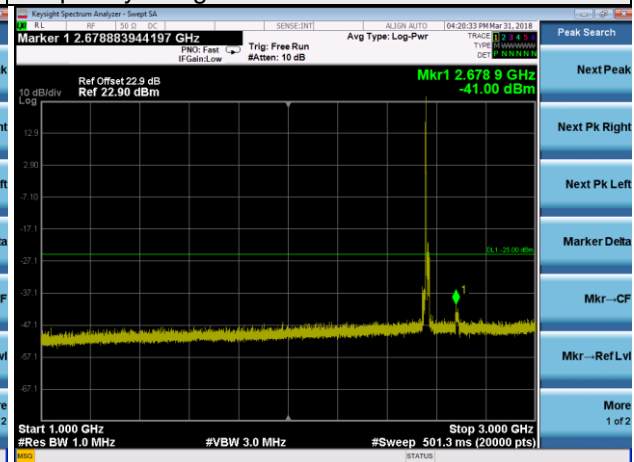

Frequency Range : 3GHz~26.5GHz

LTE Band 7 Channel Band width: 15MHz

Channel 21375

Frequency Range : 9kHz~1GHz

Frequency Range : 1GHz~3GHz

Frequency Range : 3GHz~26.5GHz

LTE Band 7 Channel Band width: 20MHz

Channel 20850