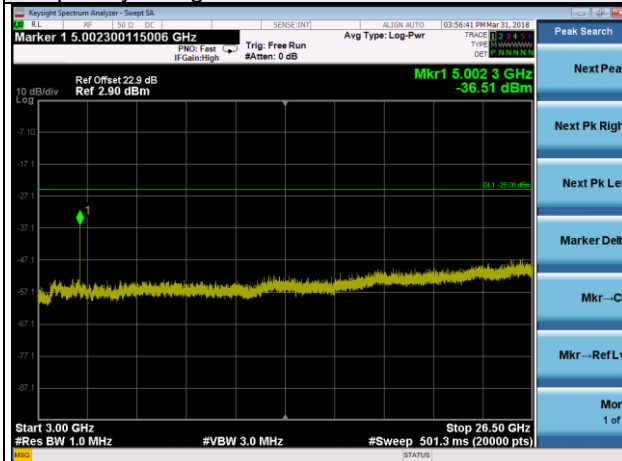

Frequency Range : 3GHz~26.5GHz