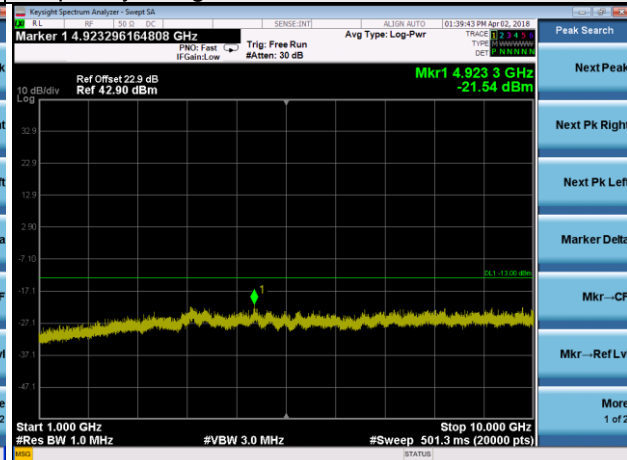

Frequency Range : 1GHz~10GHz

Channel 23255

Frequency Range : 9kHz~1GHz

Frequency Range : 1GHz~10GHz

LTE Band 13 Channel Band width: 10MHz

Channel 23230

Frequency Range : 9kHz~1GHz      Frequency Range : 1GHz~10GHz

LTE Band 17 Channel Band width: 5MHz

Channel 23755

Frequency Range : 9kHz~1GHz

Frequency Range : 1GHz~10GHz

Channel 23790

Frequency Range : 9kHz~1GHz

Frequency Range : 1GHz~10GHz

Channel 23825