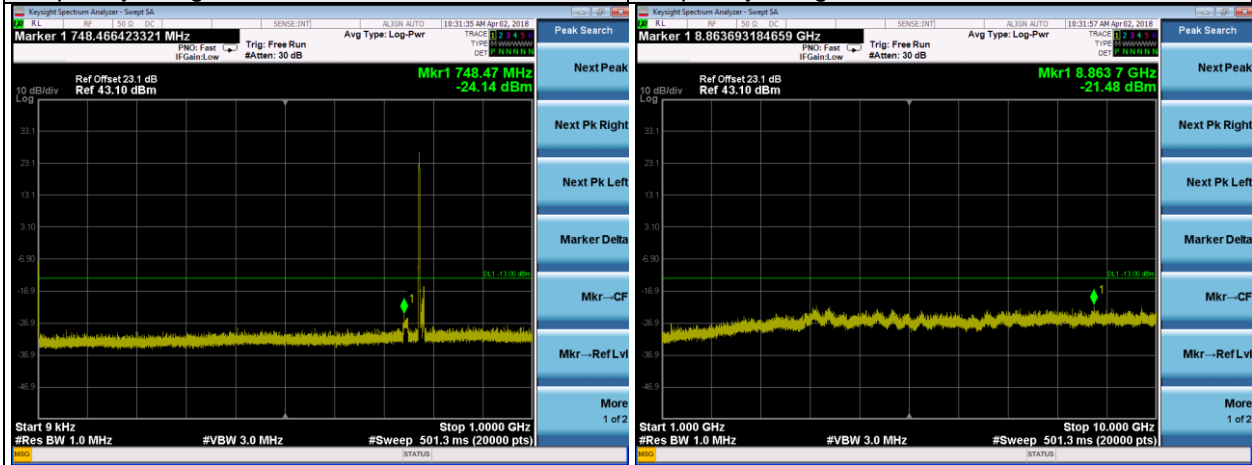

Frequency Range : 1GHz~10GHz

Channel 23255

Frequency Range : 9kHz~1GHz

Frequency Range : 1GHz~10GHz

LTE Band 13 Channel Band width: 10MHz

Channel 23230

Frequency Range : 9kHz~1GHz      Frequency Range : 1GHz~10GHz

LTE Band 17 Channel Band width: 5MHz

Channel 23755

Frequency Range : 9kHz~1GHz

Frequency Range : 1GHz~10GHz

Channel 23790

Frequency Range : 9kHz~1GHz

Frequency Range : 1GHz~10GHz

Channel 23825