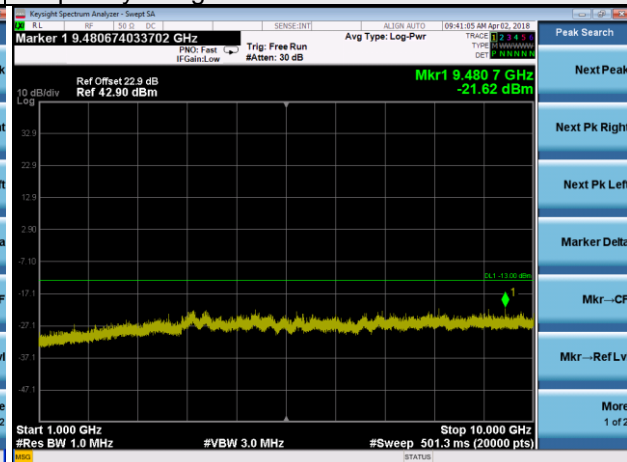

Frequency Range : 1GHz~10GHz

Frequency Range : 10GHz~26.5GHz

LTE Band 12 Channel Band width: 1.4MHz

Channel 23017

Frequency Range : 9kHz~1GHz

Frequency Range : 1GHz~10GHz

Channel 23095

Frequency Range : 9kHz~1GHz