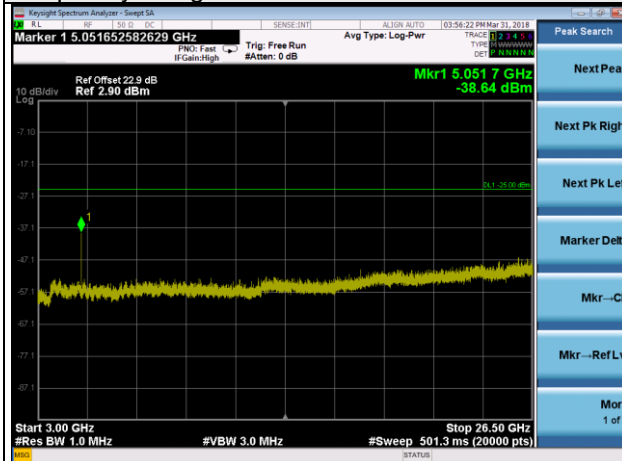

Frequency Range : 9kHz~1GHz

Frequency Range : 1GHz~3GHz

Frequency Range : 3GHz~26.5GHz

LTE Band 7 Channel Band width: 20MHz

Channel 21100

Frequency Range : 9kHz~1GHz

Frequency Range : 1GHz~3GHz

Frequency Range : 3GHz~26.5GHz

LTE Band 7 Channel Band width: 20MHz

Channel 21350

Frequency Range : 9kHz~1GHz

Frequency Range : 1GHz~3GHz

Frequency Range : 3GHz~26.5GHz

LTE CA\_7C Channel Band width: 15+20MHz

Channel 21100+21271

Frequency Range : 9kHz~1GHz