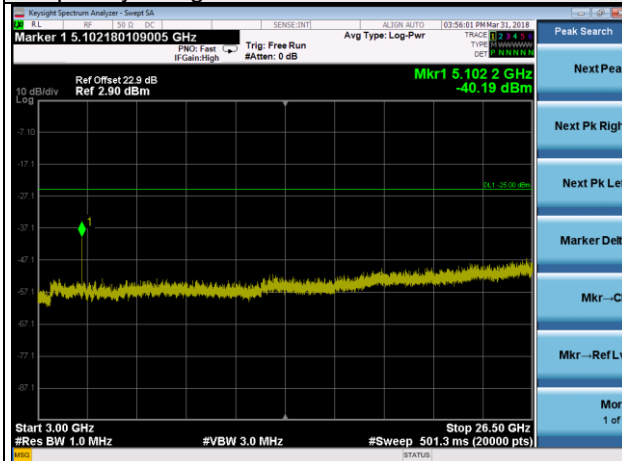

LTE Band 7 Channel Band width: 20MHz

Channel 21350

Frequency Range : 9kHz~1GHz

Frequency Range : 1GHz~3GHz

Frequency Range : 3GHz~26.5GHz

LTE CA\_7C Channel Band width: 15+20MHz

Channel 21100+21271

Frequency Range : 9kHz~1GHz

Frequency Range : 1GHz~10GHz

Frequency Range : 10GHz~26.5GHz

LTE Band 12 Channel Band width: 1.4MHz

Channel 23017

Frequency Range : 9kHz~1GHz

Frequency Range : 1GHz~10GHz

Channel 23095

Frequency Range : 9kHz~1GHz