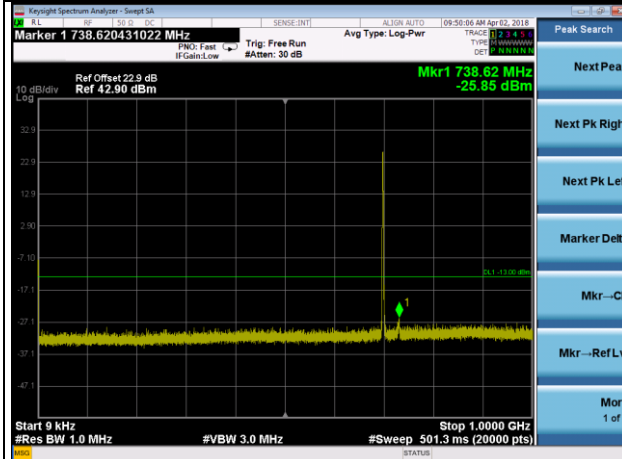

Channel 23095

Frequency Range : 9kHz~1GHz

Frequency Range : 1GHz~10GHz