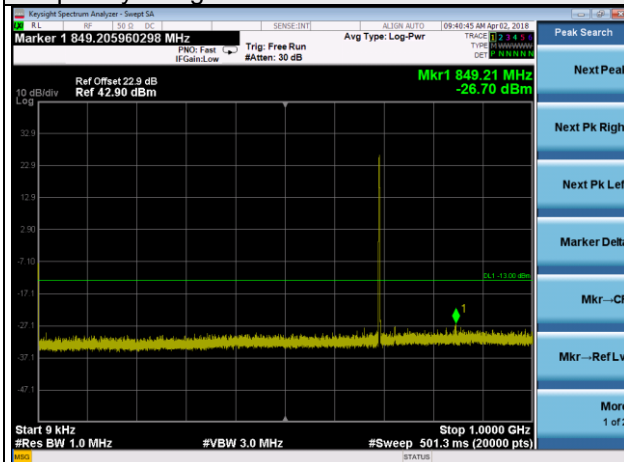

Frequency Range : 1GHz~10GHz

Frequency Range : 10GHz~26.5GHz

LTE Band 12 Channel Band width: 1.4MHz

Channel 23017

Frequency Range : 9kHz~1GHz

Frequency Range : 1GHz~10GHz

Channel 23095

Frequency Range : 9kHz~1GHz