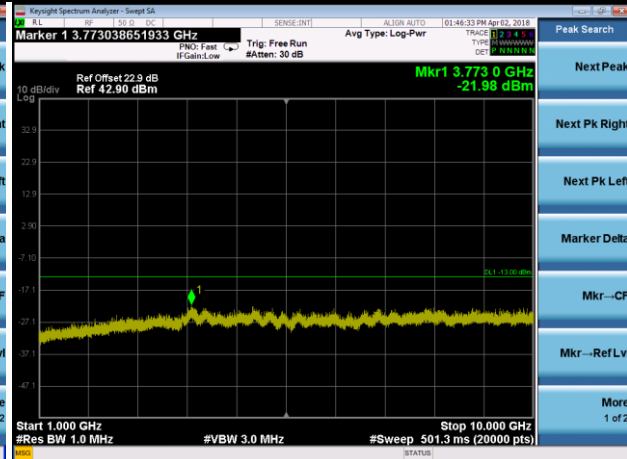

Frequency Range : 1GHz~10GHz