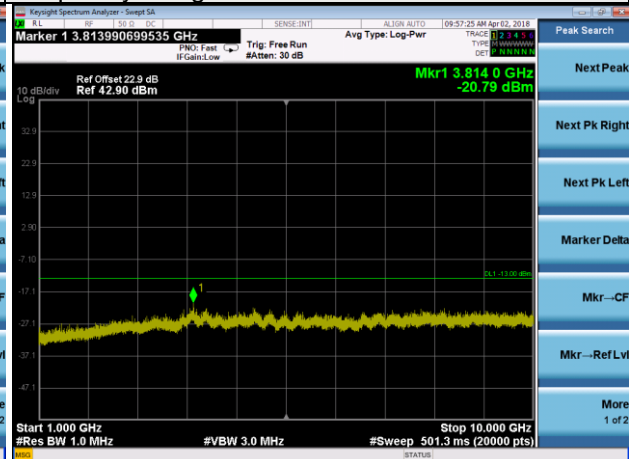

LTE Band 12 Channel Band width: 10MHz

Channel 23060

Frequency Range : 9kHz~1GHz

Frequency Range : 1GHz~10GHz

Channel 23095

Frequency Range : 9kHz~1GHz

Frequency Range : 1GHz~10GHz

Channel 23130