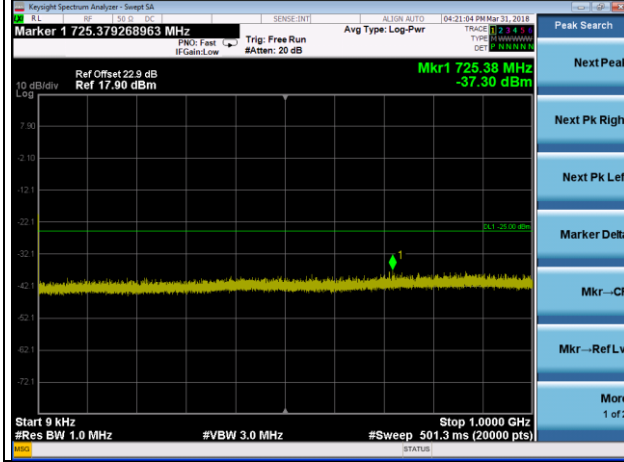

Channel 20825

Frequency Range : 9kHz~1GHz

Frequency Range : 1GHz~3GHz

Frequency Range : 3GHz~26.5GHz

LTE Band 7 Channel Band width: 15MHz

Channel 21100

Frequency Range : 9kHz~1GHz

Frequency Range : 1GHz~3GHz

Frequency Range : 3GHz~26.5GHz

LTE Band 7 Channel Band width: 15MHz

Channel 21375

Frequency Range : 9kHz~1GHz

Frequency Range : 1GHz~3GHz

Frequency Range : 3GHz~26.5GHz

LTE Band 7 Channel Band width: 20MHz

Channel 20850