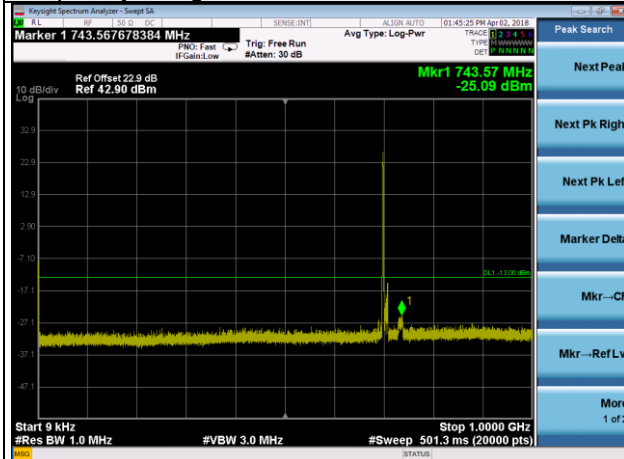

Channel 23800

Frequency Range : 9kHz~1GHz