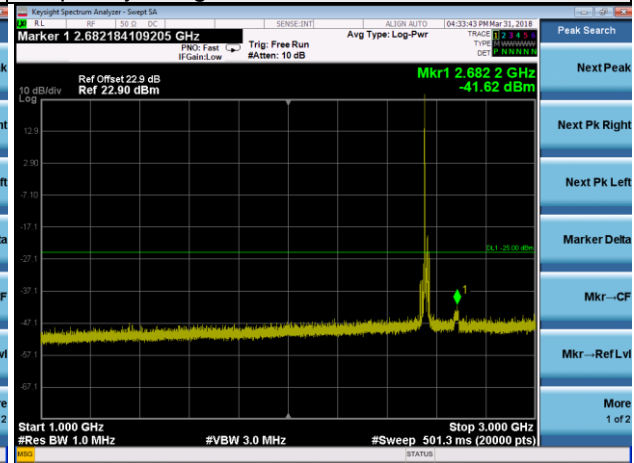

Frequency Range : 9kHz~1GHz

Frequency Range : 1GHz~3GHz

Frequency Range : 3GHz~26.5GHz

LTE Band 7 Channel Band width: 20MHz

Channel 21100

Frequency Range : 9kHz~1GHz

Frequency Range : 1GHz~3GHz

Frequency Range : 3GHz~26.5GHz

LTE Band 7 Channel Band width: 20MHz

Channel 21350

Frequency Range : 9kHz~1GHz

Frequency Range : 1GHz~3GHz

Frequency Range : 3GHz~26.5GHz

LTE CA\_7C Channel Band width: 15+20MHz

Channel 21100+21271

Frequency Range : 9kHz~1GHz