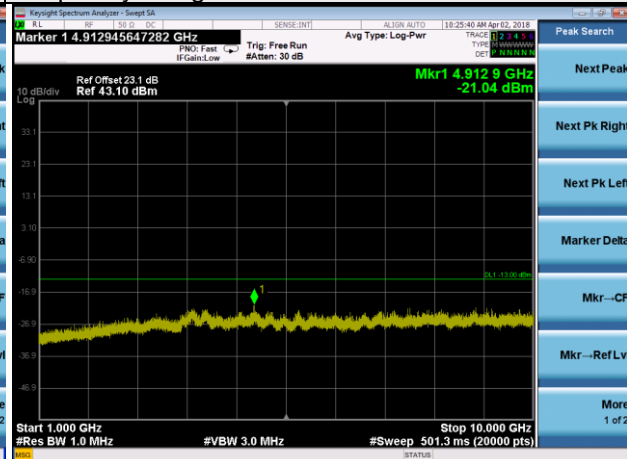

Frequency Range : 1GHz~10GHz