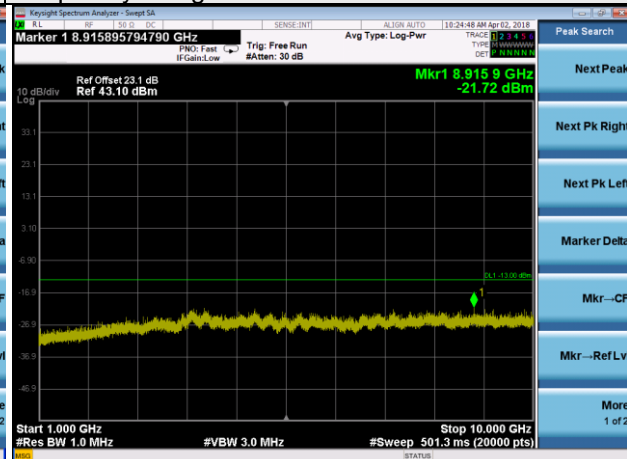

Frequency Range : 1GHz~10GHz

Channel 23255

Frequency Range : 9kHz~1GHz

Frequency Range : 1GHz~10GHz

LTE Band 13 Channel Band width: 10MHz

Channel 23230

Frequency Range : 9kHz~1GHz      Frequency Range : 1GHz~10GHz

LTE Band 17 Channel Band width: 5MHz

Channel 23755

Frequency Range : 9kHz~1GHz

Frequency Range : 1GHz~10GHz

Channel 23790

Frequency Range : 9kHz~1GHz

Frequency Range : 1GHz~10GHz

Channel 23825