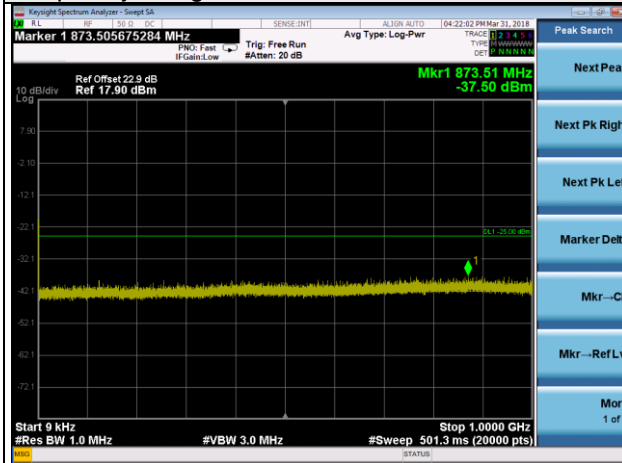

Frequency Range : 1GHz~3GHz

Frequency Range : 3GHz~26.5GHz

LTE Band 7 Channel Band width: 10MHz

Channel 21400

Frequency Range : 9kHz~1GHz

Frequency Range : 1GHz~3GHz

Frequency Range : 3GHz~26.5GHz

LTE Band 7 Channel Band width: 15MHz

Channel 20825

Frequency Range : 9kHz~1GHz

Frequency Range : 1GHz~3GHz

Frequency Range : 3GHz~26.5GHz

LTE Band 7 Channel Band width: 15MHz

Channel 21100

Frequency Range : 9kHz~1GHz

Frequency Range : 1GHz~3GHz