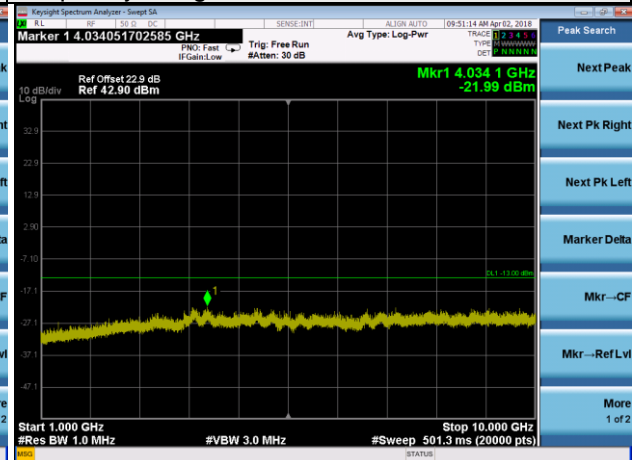

Frequency Range : 1GHz~10GHz

Channel 23173

Frequency Range : 9kHz~1GHz

Frequency Range : 1GHz~10GHz

LTE Band 12 Channel Band width: 3MHz

Channel 23025

Frequency Range : 9kHz~1GHz

Frequency Range : 1GHz~10GHz

Channel 23095

Frequency Range : 9kHz~1GHz

Frequency Range : 1GHz~10GHz

Channel 23165

Frequency Range : 9kHz~1GHz

Frequency Range : 1GHz~10GHz

LTE Band 12 Channel Band width: 5MHz

Channel 23035