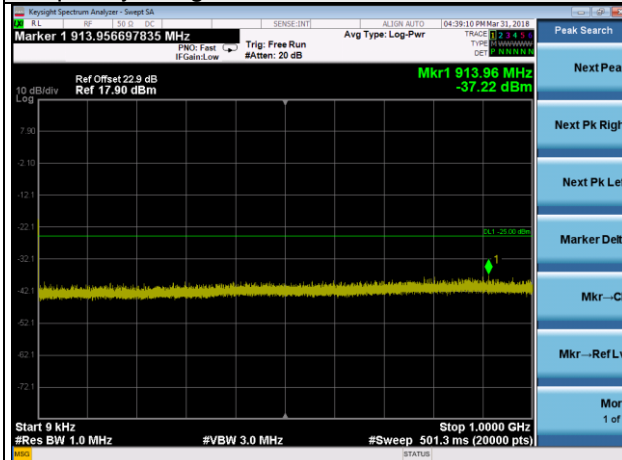

LTE Band 7 Channel Band width: 20MHz

Channel 20850

Frequency Range : 9kHz~1GHz

Frequency Range : 1GHz~3GHz