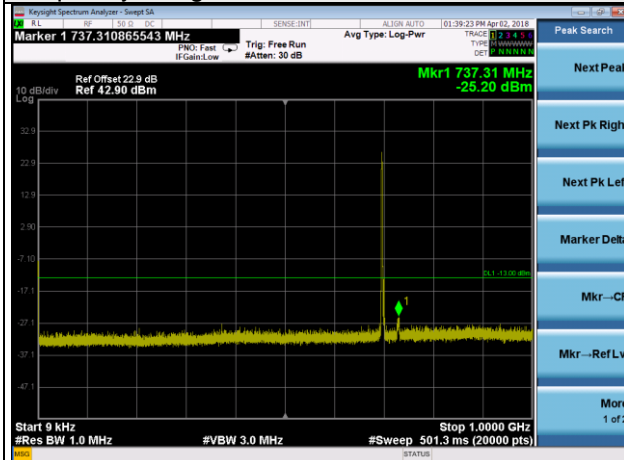

Frequency Range : 9kHz~1GHz

Frequency Range : 1GHz~10GHz

LTE Band 13 Channel Band width: 5MHz

Channel 23205

Frequency Range : 9kHz~1GHz

Frequency Range : 1GHz~10GHz

Channel 23230

Frequency Range : 9kHz~1GHz

Frequency Range : 1GHz~10GHz

Channel 23255

Frequency Range : 9kHz~1GHz

Frequency Range : 1GHz~10GHz

LTE Band 13 Channel Band width: 10MHz

Channel 23230

Frequency Range : 9kHz~1GHz      Frequency Range : 1GHz~10GHz

LTE Band 17 Channel Band width: 5MHz

Channel 23755

Frequency Range : 9kHz~1GHz

Frequency Range : 1GHz~10GHz

Channel 23790

Frequency Range : 9kHz~1GHz

Frequency Range : 1GHz~10GHz

Channel 23825