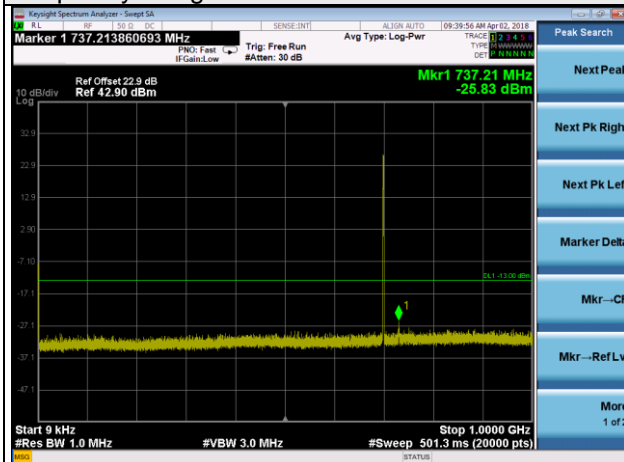

Channel 23095

Frequency Range : 9kHz~1GHz

Frequency Range : 1GHz~10GHz