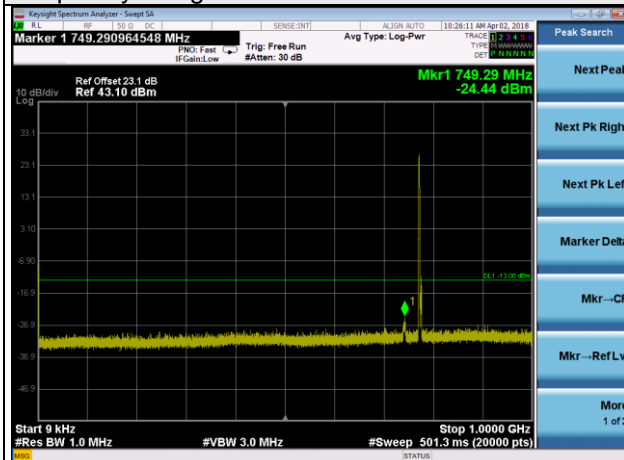

LTE Band 12 Channel Band width: 10MHz

Channel 23060

Frequency Range : 9kHz~1GHz

Frequency Range : 1GHz~10GHz

Channel 23095

Frequency Range : 9kHz~1GHz

Frequency Range : 1GHz~10GHz

Channel 23130

Frequency Range : 9kHz~1GHz

Frequency Range : 1GHz~10GHz

LTE Band 13 Channel Band width: 5MHz

Channel 23205

Frequency Range : 9kHz~1GHz

Frequency Range : 1GHz~10GHz

Channel 23230

Frequency Range : 9kHz~1GHz

Frequency Range : 1GHz~10GHz

Channel 23255

Frequency Range : 9kHz~1GHz

Frequency Range : 1GHz~10GHz

LTE Band 13 Channel Band width: 10MHz

Channel 23230

Frequency Range : 9kHz~1GHz      Frequency Range : 1GHz~10GHz