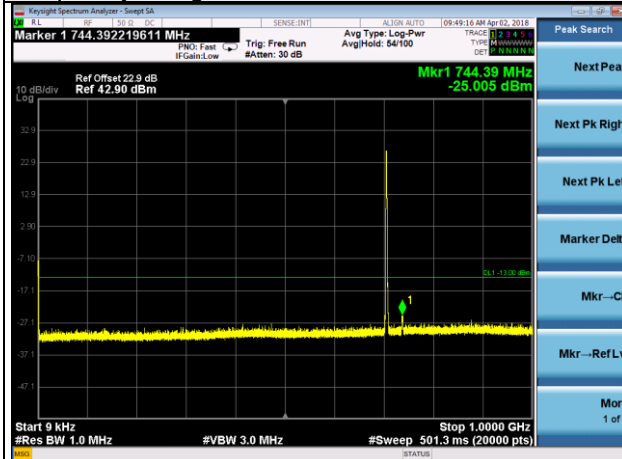

Channel 23095

Frequency Range : 9kHz~1GHz

Frequency Range : 1GHz~10GHz

Channel 23165

Frequency Range : 9kHz~1GHz

Frequency Range : 1GHz~10GHz

LTE Band 12 Channel Band width: 5MHz

Channel 23035