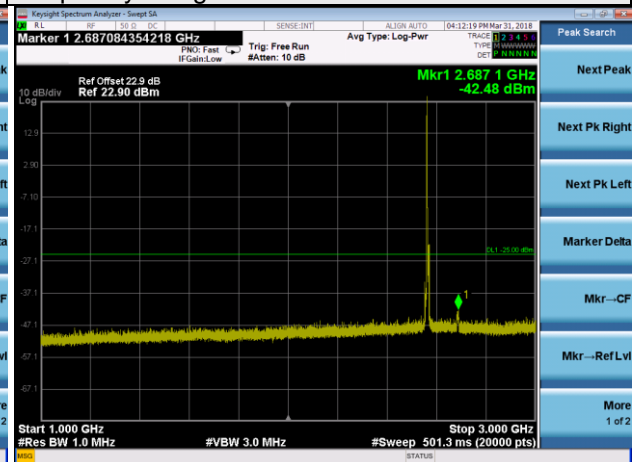

Frequency Range : 1GHz~3GHz

Frequency Range : 3GHz~26.5GHz

LTE Band 7 Channel Band width: 10MHz

Channel 21400

Frequency Range : 9kHz~1GHz

Frequency Range : 1GHz~3GHz

Frequency Range : 3GHz~26.5GHz

LTE Band 7 Channel Band width: 15MHz

Channel 20825

Frequency Range : 9kHz~1GHz

Frequency Range : 1GHz~3GHz

Frequency Range : 3GHz~26.5GHz

LTE Band 7 Channel Band width: 15MHz

Channel 21100

Frequency Range : 9kHz~1GHz

Frequency Range : 1GHz~3GHz