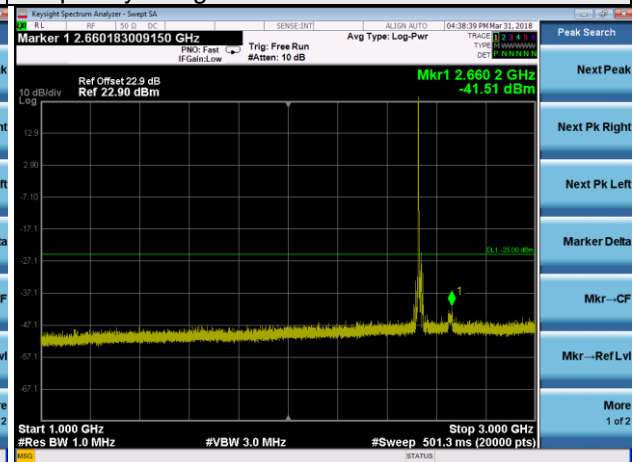

Frequency Range : 9kHz~1GHz

Frequency Range : 1GHz~3GHz

Frequency Range : 3GHz~26.5GHz

LTE Band 7 Channel Band width: 20MHz

Channel 21100

Frequency Range : 9kHz~1GHz

Frequency Range : 1GHz~3GHz

Frequency Range : 3GHz~26.5GHz

LTE Band 7 Channel Band width: 20MHz

Channel 21350

Frequency Range : 9kHz~1GHz

Frequency Range : 1GHz~3GHz

Frequency Range : 3GHz~26.5GHz

LTE CA\_7C Channel Band width: 15+20MHz

Channel 21100+21271

Frequency Range : 9kHz~1GHz