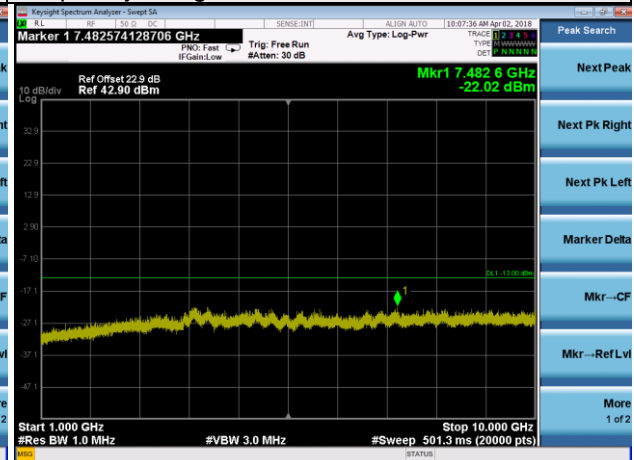

LTE Band 12 Channel Band width: 10MHz

Channel 23060

Frequency Range : 9kHz~1GHz

Frequency Range : 1GHz~10GHz

Channel 23095

Frequency Range : 9kHz~1GHz

Frequency Range : 1GHz~10GHz

Channel 23130