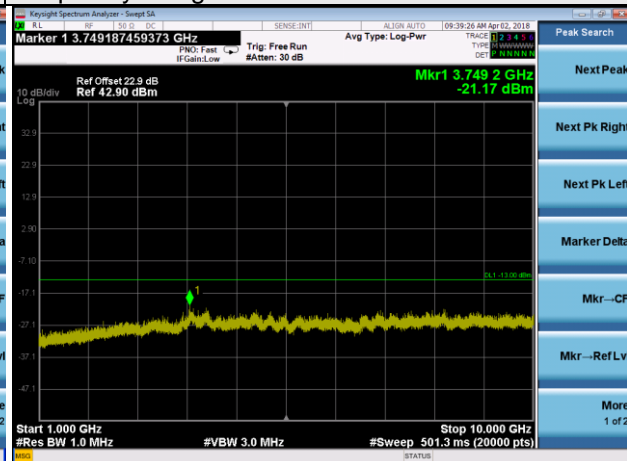

Channel 23173

Frequency Range : 9kHz~1GHz

Frequency Range : 1GHz~10GHz