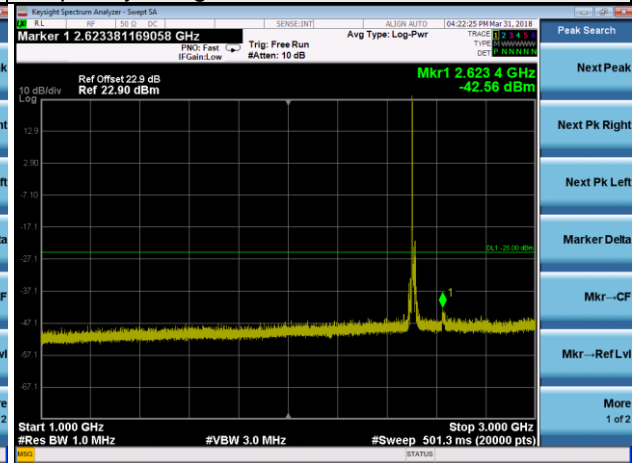

Frequency Range : 1GHz~3GHz

Frequency Range : 3GHz~26.5GHz

LTE Band 7 Channel Band width: 10MHz

Channel 21400

Frequency Range : 9kHz~1GHz

Frequency Range : 1GHz~3GHz

Frequency Range : 3GHz~26.5GHz

LTE Band 7 Channel Band width: 15MHz

Channel 20825

Frequency Range : 9kHz~1GHz

Frequency Range : 1GHz~3GHz

Frequency Range : 3GHz~26.5GHz

LTE Band 7 Channel Band width: 15MHz

Channel 21100

Frequency Range : 9kHz~1GHz

Frequency Range : 1GHz~3GHz