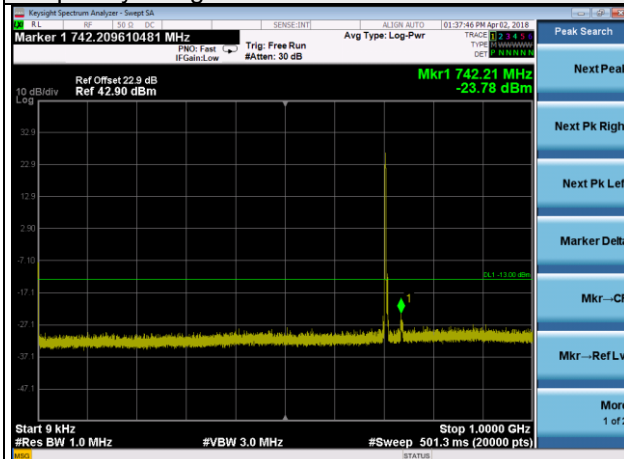

LTE Band 17 Channel Band width: 5MHz

Channel 23755

Frequency Range : 9kHz~1GHz

Frequency Range : 1GHz~10GHz

Channel 23790

Frequency Range : 9kHz~1GHz

Frequency Range : 1GHz~10GHz

Channel 23825

Frequency Range : 9kHz~1GHz

Frequency Range : 1GHz~10GHz

LTE Band 17 Channel Band width: 10MHz

Channel 23780

Frequency Range : 9kHz~1GHz

Frequency Range : 1GHz~10GHz

Channel 23790

Frequency Range : 9kHz~1GHz