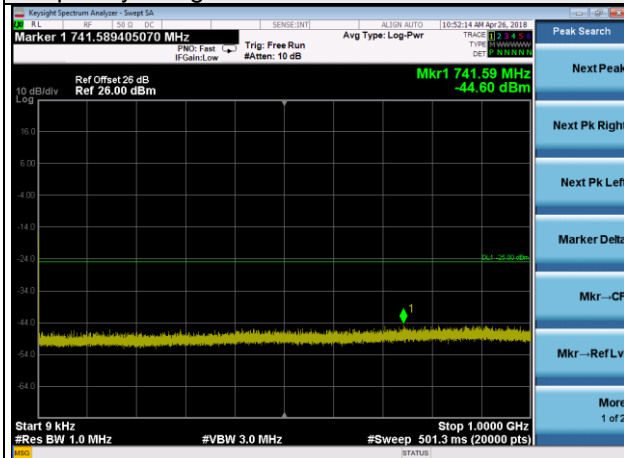

LTE Band 7 Channel Band width: 20MHz

Channel 21350

Frequency Range : 9kHz~1GHz

Frequency Range : 1GHz~3GHz

Frequency Range : 3GHz~26.5GHz

LTE CA\_7C Channel Band width: 15+20MHz

Channel 21100+21271

Frequency Range : 9kHz~1GHz

Frequency Range : 1GHz~10GHz

Frequency Range : 10GHz~26.5GHz

LTE Band 12 Channel Band width: 1.4MHz

Channel 23017

Frequency Range : 9kHz~1GHz

Frequency Range : 1GHz~10GHz

Channel 23095

Frequency Range : 9kHz~1GHz