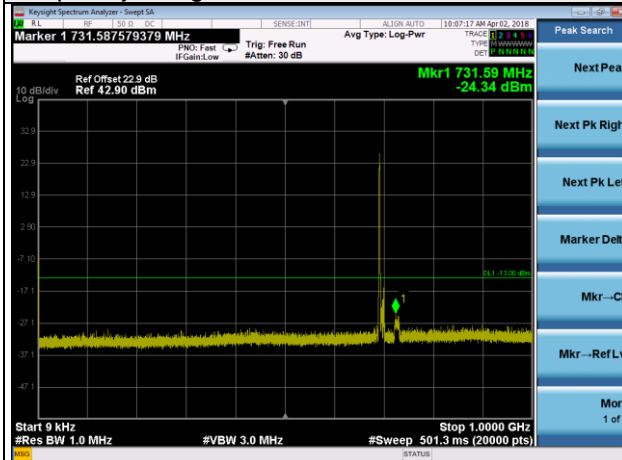

Frequency Range : 9kHz~1GHz

Frequency Range : 1GHz~10GHz

Channel 23095

Frequency Range : 9kHz~1GHz

Frequency Range : 1GHz~10GHz

Channel 23155

Frequency Range : 9kHz~1GHz

Frequency Range : 1GHz~10GHz

LTE Band 12 Channel Band width: 10MHz

Channel 23060

Frequency Range : 9kHz~1GHz

Frequency Range : 1GHz~10GHz

Channel 23095

Frequency Range : 9kHz~1GHz

Frequency Range : 1GHz~10GHz

Channel 23130