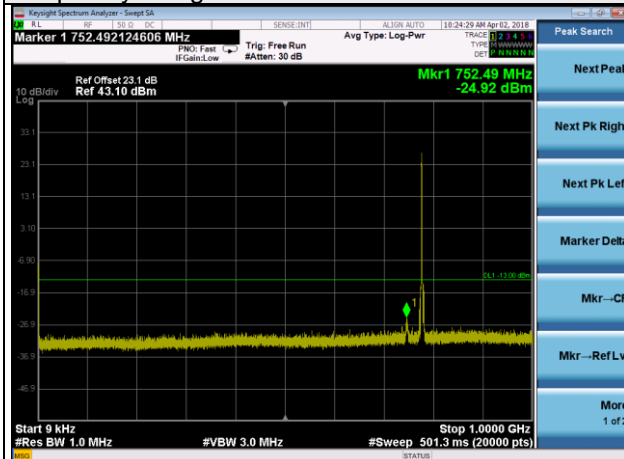

Frequency Range : 9kHz~1GHz

Frequency Range : 1GHz~10GHz

LTE Band 13 Channel Band width: 5MHz

Channel 23205

Frequency Range : 9kHz~1GHz

Frequency Range : 1GHz~10GHz

Channel 23230

Frequency Range : 9kHz~1GHz

Frequency Range : 1GHz~10GHz

Channel 23255

Frequency Range : 9kHz~1GHz

Frequency Range : 1GHz~10GHz

LTE Band 13 Channel Band width: 10MHz

Channel 23230

Frequency Range : 9kHz~1GHz      Frequency Range : 1GHz~10GHz