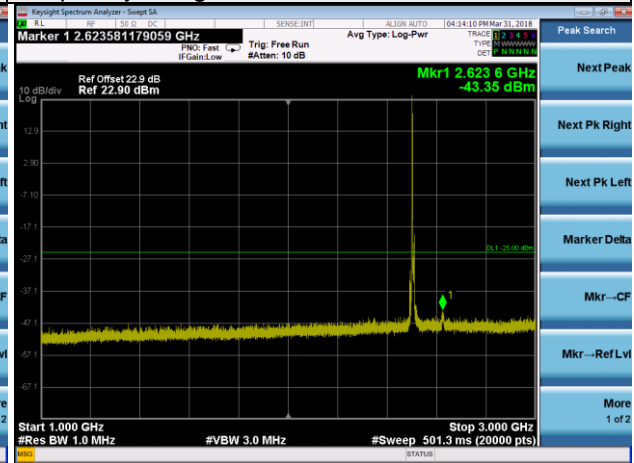

LTE Band 7 Channel Band width: 10MHz

Channel 20800

Frequency Range : 9kHz~1GHz

Frequency Range : 1GHz~3GHz

Frequency Range : 3GHz~26.5GHz

LTE Band 7 Channel Band width: 10MHz

Channel 21100

Frequency Range : 9kHz~1GHz