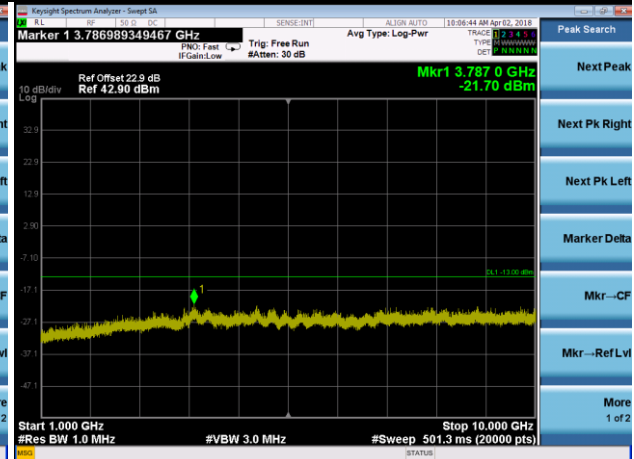

LTE Band 12 Channel Band width: 10MHz

Channel 23060

Frequency Range : 9kHz~1GHz

Frequency Range : 1GHz~10GHz

Channel 23095

Frequency Range : 9kHz~1GHz

Frequency Range : 1GHz~10GHz

Channel 23130

Frequency Range : 9kHz~1GHz

Frequency Range : 1GHz~10GHz

LTE Band 13 Channel Band width: 5MHz

Channel 23205

Frequency Range : 9kHz~1GHz

Frequency Range : 1GHz~10GHz

Channel 23230

Frequency Range : 9kHz~1GHz