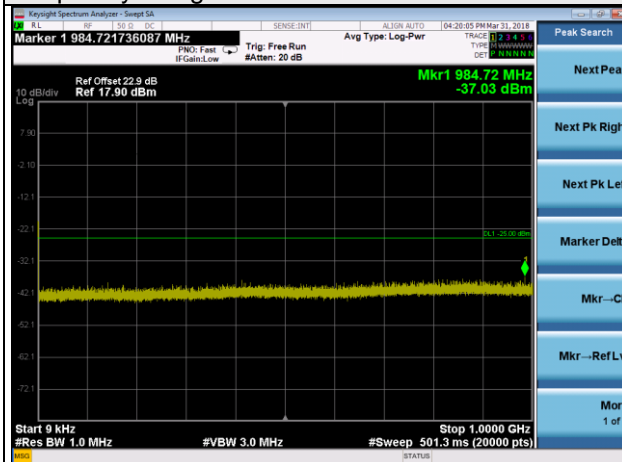

Frequency Range : 3GHz~26.5GHz

LTE Band 7 Channel Band width: 15MHz

Channel 21375

Frequency Range : 9kHz~1GHz

Frequency Range : 1GHz~3GHz

Frequency Range : 3GHz~26.5GHz

LTE Band 7 Channel Band width: 20MHz

Channel 20850