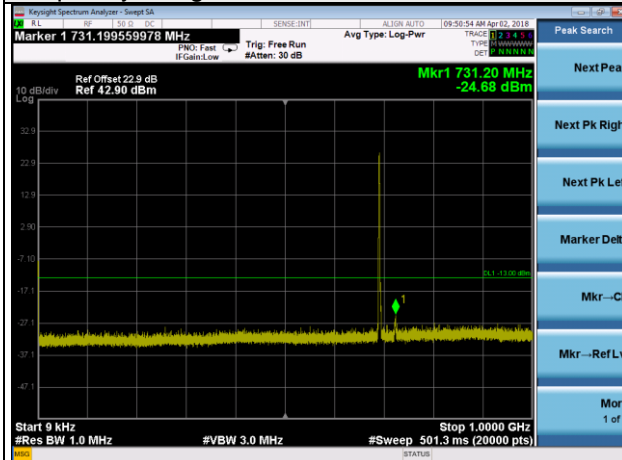

Frequency Range : 1GHz~10GHz

Channel 23173

Frequency Range : 9kHz~1GHz

Frequency Range : 1GHz~10GHz

LTE Band 12 Channel Band width: 3MHz

Channel 23025

Frequency Range : 9kHz~1GHz

Frequency Range : 1GHz~10GHz

Channel 23095

Frequency Range : 9kHz~1GHz

Frequency Range : 1GHz~10GHz

Channel 23165

Frequency Range : 9kHz~1GHz

Frequency Range : 1GHz~10GHz

LTE Band 12 Channel Band width: 5MHz

Channel 23035