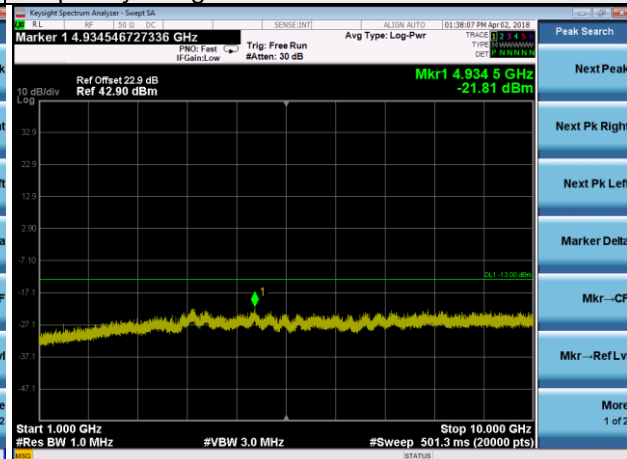

LTE Band 17 Channel Band width: 5MHz

Channel 23755

Frequency Range : 9kHz~1GHz

Frequency Range : 1GHz~10GHz

Channel 23790

Frequency Range : 9kHz~1GHz

Frequency Range : 1GHz~10GHz

Channel 23825

Frequency Range : 9kHz~1GHz

Frequency Range : 1GHz~10GHz

LTE Band 17 Channel Band width: 10MHz

Channel 23780

Frequency Range : 9kHz~1GHz

Frequency Range : 1GHz~10GHz

Channel 23790

Frequency Range : 9kHz~1GHz