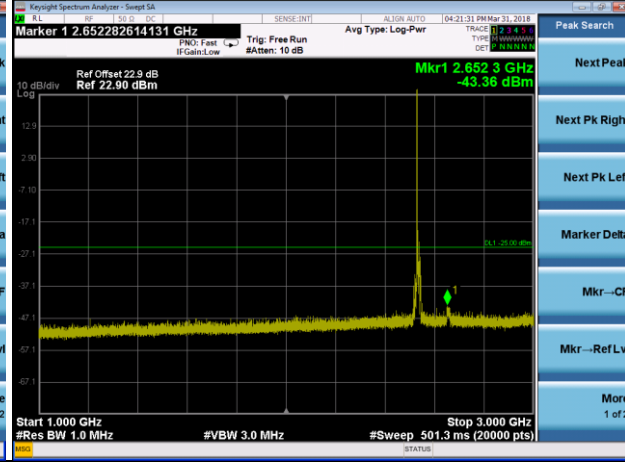

Channel 20825

Frequency Range : 9kHz~1GHz

Frequency Range : 1GHz~3GHz

Frequency Range : 3GHz~26.5GHz

LTE Band 7 Channel Band width: 15MHz

Channel 21100

Frequency Range : 9kHz~1GHz

Frequency Range : 1GHz~3GHz

Frequency Range : 3GHz~26.5GHz

LTE Band 7 Channel Band width: 15MHz

Channel 21375

Frequency Range : 9kHz~1GHz

Frequency Range : 1GHz~3GHz

Frequency Range : 3GHz~26.5GHz

LTE Band 7 Channel Band width: 20MHz

Channel 20850