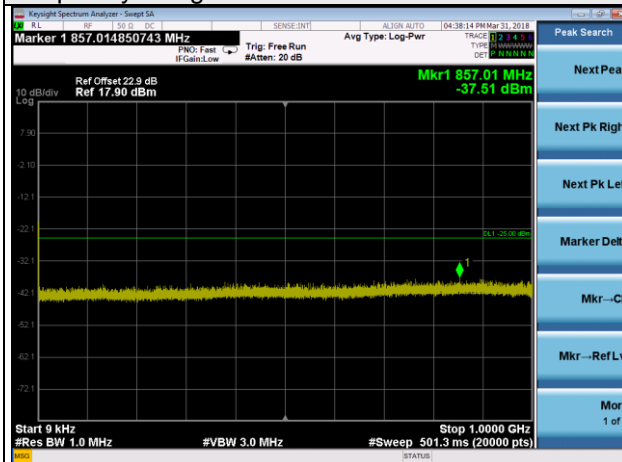

Frequency Range : 9kHz~1GHz

Frequency Range : 1GHz~3GHz

Frequency Range : 3GHz~26.5GHz

LTE Band 7 Channel Band width: 20MHz

Channel 21100

Frequency Range : 9kHz~1GHz

Frequency Range : 1GHz~3GHz

Frequency Range : 3GHz~26.5GHz

LTE Band 7 Channel Band width: 20MHz

Channel 21350

Frequency Range : 9kHz~1GHz

Frequency Range : 1GHz~3GHz

Frequency Range : 3GHz~26.5GHz

LTE CA\_7C Channel Band width: 15+20MHz

Channel 21100+21271

Frequency Range : 9kHz~1GHz