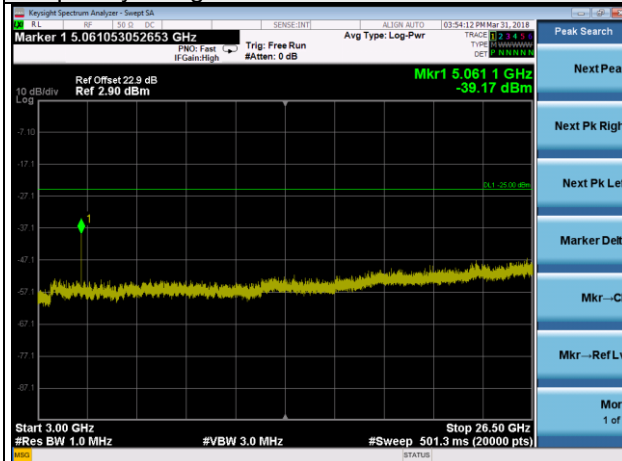

Frequency Range : 3GHz~26.5GHz