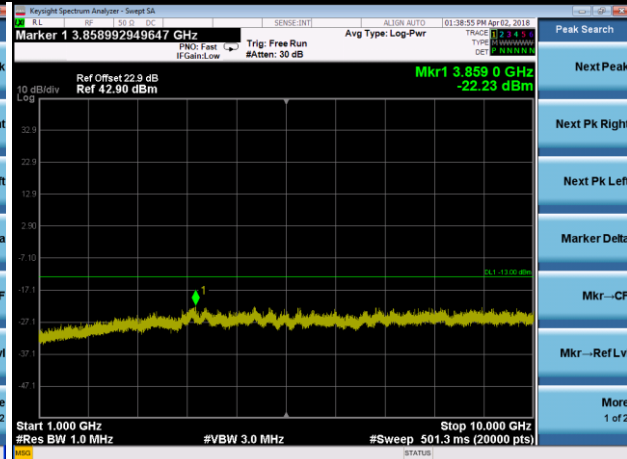

LTE Band 17 Channel Band width: 5MHz

Channel 23755

Frequency Range : 9kHz~1GHz

Frequency Range : 1GHz~10GHz

Channel 23790

Frequency Range : 9kHz~1GHz

Frequency Range : 1GHz~10GHz

Channel 23825

Frequency Range : 9kHz~1GHz

Frequency Range : 1GHz~10GHz

LTE Band 17 Channel Band width: 10MHz

Channel 23780

Frequency Range : 9kHz~1GHz

Frequency Range : 1GHz~10GHz

Channel 23790

Frequency Range : 9kHz~1GHz