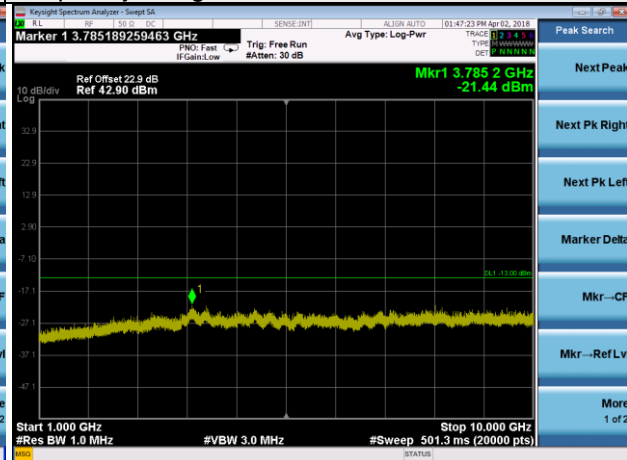

LTE Band 17 Channel Band width: 5MHz

Channel 23755

Frequency Range : 9kHz~1GHz

Frequency Range : 1GHz~10GHz

Channel 23790

Frequency Range : 9kHz~1GHz

Frequency Range : 1GHz~10GHz

Channel 23825

Frequency Range : 9kHz~1GHz

Frequency Range : 1GHz~10GHz

LTE Band 17 Channel Band width: 10MHz

Channel 23780

Frequency Range : 9kHz~1GHz

Frequency Range : 1GHz~10GHz

Channel 23790

Frequency Range : 9kHz~1GHz