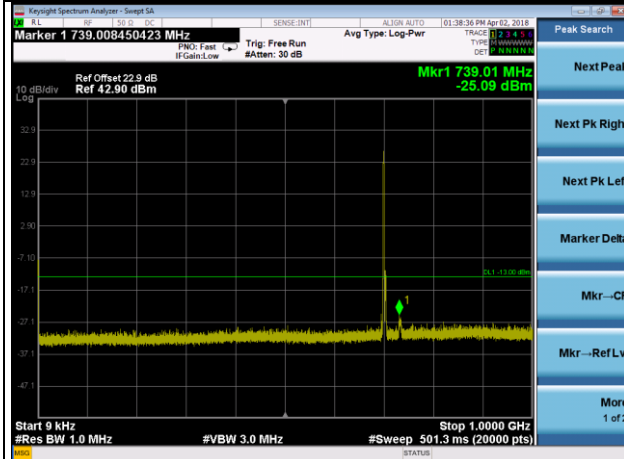

LTE Band 17 Channel Band width: 5MHz

Channel 23755

Frequency Range : 9kHz~1GHz

Frequency Range : 1GHz~10GHz

Channel 23790

Frequency Range : 9kHz~1GHz

Frequency Range : 1GHz~10GHz

Channel 23825

Frequency Range : 9kHz~1GHz

Frequency Range : 1GHz~10GHz

LTE Band 17 Channel Band width: 10MHz

Channel 23780

Frequency Range : 9kHz~1GHz

Frequency Range : 1GHz~10GHz

Channel 23790

Frequency Range : 9kHz~1GHz