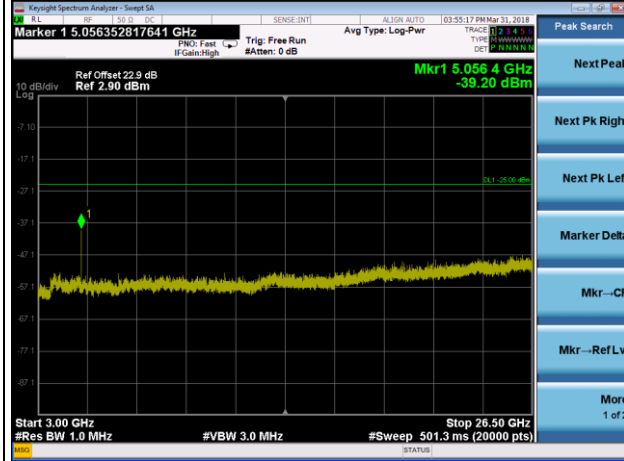

Frequency Range : 3GHz~26.5GHz