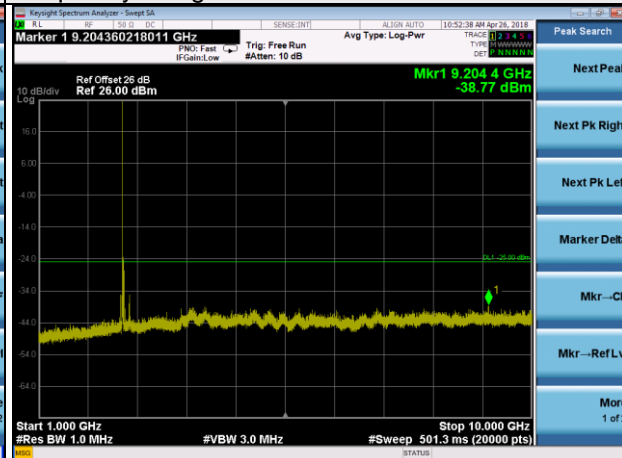

LTE Band 7 Channel Band width: 20MHz

Channel 21350

Frequency Range : 9kHz~1GHz

Frequency Range : 1GHz~3GHz

Frequency Range : 3GHz~26.5GHz

LTE CA\_7C Channel Band width: 15+20MHz

Channel 21100+21271

Frequency Range : 9kHz~1GHz

Frequency Range : 1GHz~10GHz

Frequency Range : 10GHz~26.5GHz

LTE Band 12 Channel Band width: 1.4MHz

Channel 23017

Frequency Range : 9kHz~1GHz

Frequency Range : 1GHz~10GHz

Channel 23095

Frequency Range : 9kHz~1GHz