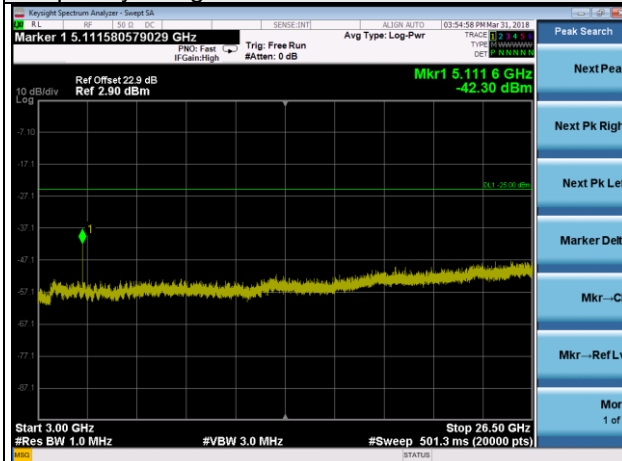

Frequency Range : 3GHz~26.5GHz

LTE Band 7 Channel Band width: 15MHz

Channel 21375

Frequency Range : 9kHz~1GHz

Frequency Range : 1GHz~3GHz

Frequency Range : 3GHz~26.5GHz

LTE Band 7 Channel Band width: 20MHz

Channel 20850