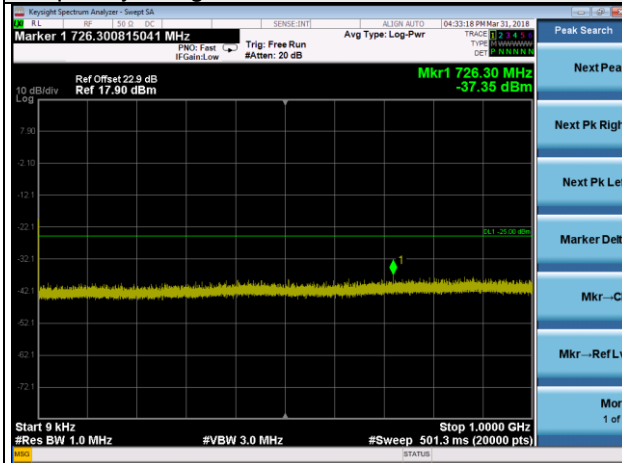

Frequency Range : 9kHz~1GHz

Frequency Range : 1GHz~3GHz

Frequency Range : 3GHz~26.5GHz

LTE Band 7 Channel Band width: 20MHz

Channel 21100

Frequency Range : 9kHz~1GHz

Frequency Range : 1GHz~3GHz

Frequency Range : 3GHz~26.5GHz

LTE Band 7 Channel Band width: 20MHz

Channel 21350

Frequency Range : 9kHz~1GHz

Frequency Range : 1GHz~3GHz

Frequency Range : 3GHz~26.5GHz

LTE CA\_7C Channel Band width: 15+20MHz

Channel 21100+21271

Frequency Range : 9kHz~1GHz