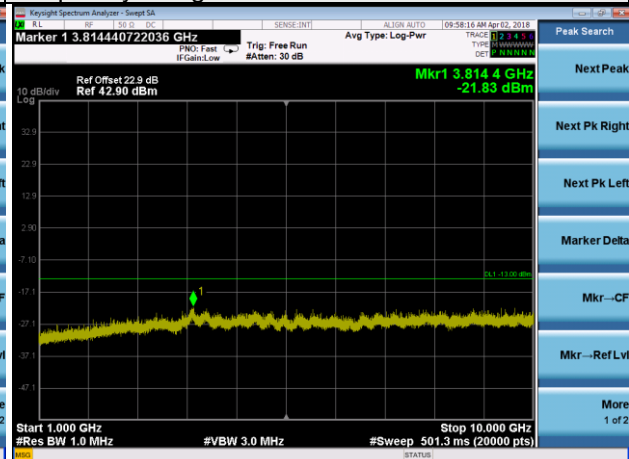

Frequency Range : 1GHz~10GHz