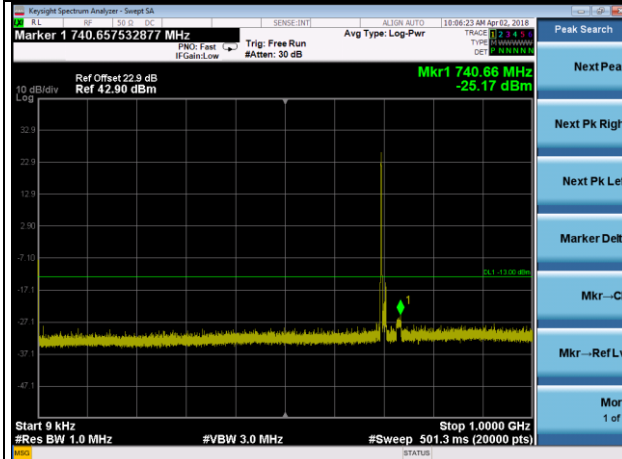

LTE Band 12 Channel Band width: 10MHz

Channel 23060

Frequency Range : 9kHz~1GHz

Frequency Range : 1GHz~10GHz

Channel 23095

Frequency Range : 9kHz~1GHz

Frequency Range : 1GHz~10GHz

Channel 23130

Frequency Range : 9kHz~1GHz

Frequency Range : 1GHz~10GHz

LTE Band 13 Channel Band width: 5MHz

Channel 23205

Frequency Range : 9kHz~1GHz

Frequency Range : 1GHz~10GHz

Channel 23230

Frequency Range : 9kHz~1GHz