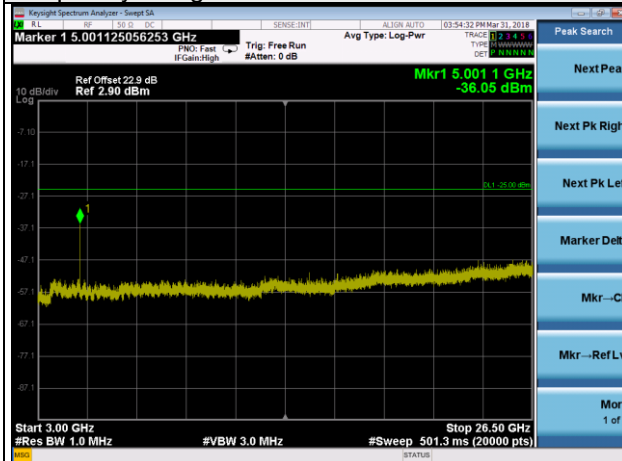

LTE Band 7 Channel Band width: 10MHz

Channel 20800

Frequency Range : 9kHz~1GHz

Frequency Range : 1GHz~3GHz

Frequency Range : 3GHz~26.5GHz

LTE Band 7 Channel Band width: 10MHz

Channel 21100

Frequency Range : 9kHz~1GHz