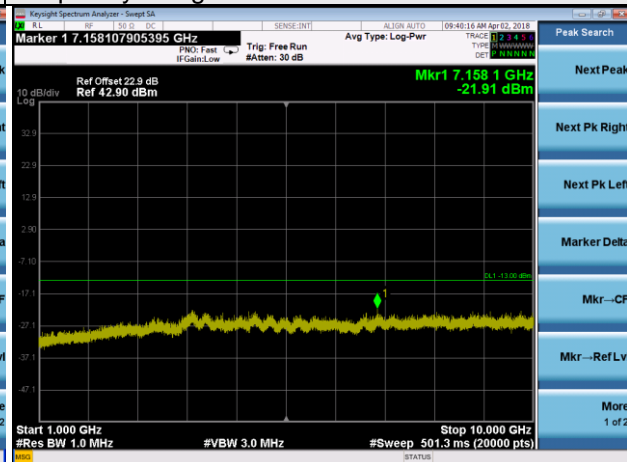

Channel 23095

Frequency Range : 9kHz~1GHz

Frequency Range : 1GHz~10GHz