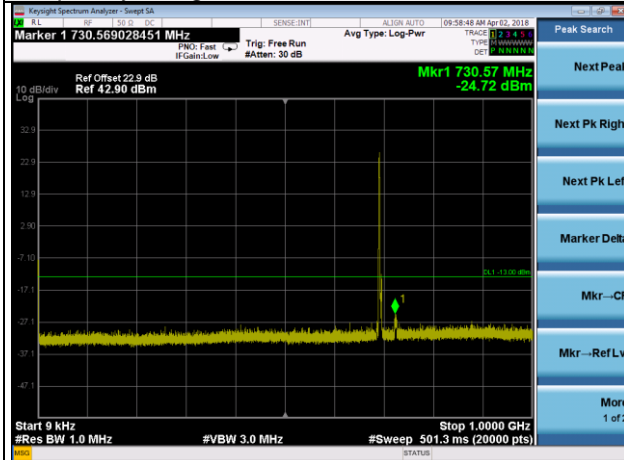

LTE Band 12 Channel Band width: 5MHz

Channel 23035

Frequency Range : 9kHz~1GHz