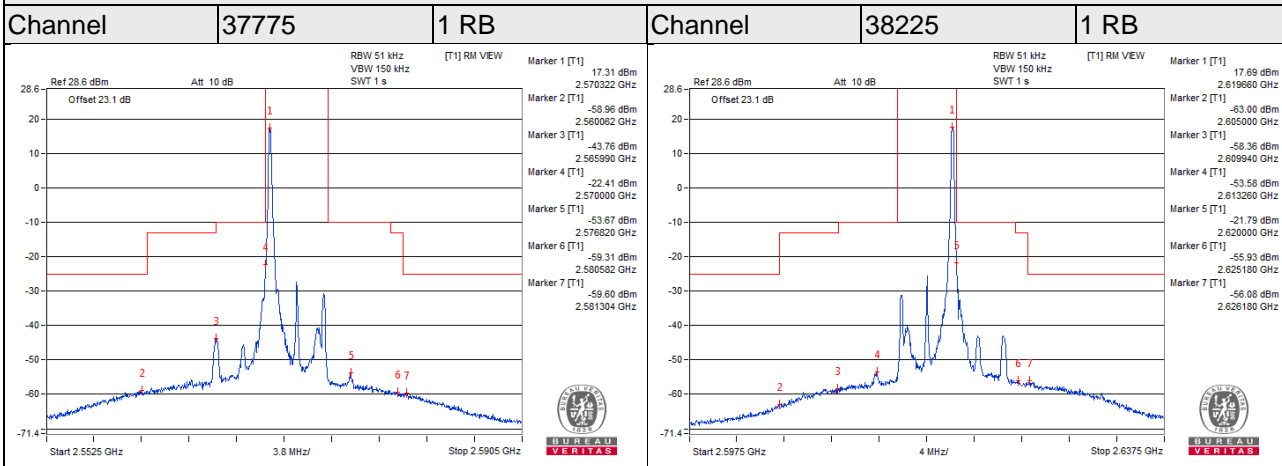

LTE Band 17

Channel Bandwidth 10MHz

Channel	23780	1 RB	Channel	23800	1 RB
---------	-------	------	---------	-------	------

Channel	23780	50 RB	Channel	23800	50 RB
---------	-------	-------	---------	-------	-------

LTE Band 30

Channel Bandwidth 5MHz

Channel Bandwidth 5MHz

Channel **27685** | **25 RB**

Channel **27735** | **25 RB**

LTE Band 30

Channel Bandwidth 10MHz

Channel 27710 1 RB

Channel Bandwidth 10MHz

Channel 27710 50 RB

LTE Band 38

Channel Bandwidth 5MHz

Channel Bandwidth 5MHz

LTE Band 38

Channel Bandwidth 10MHz

Channel Bandwidth 10MHz

LTE Band 38

Channel Bandwidth 15MHz

Channel Bandwidth 15MHz

LTE Band 38

Channel Bandwidth 20MHz

Channel Bandwidth 20MHz

LTE CA_38C

Channel Bandwidth 15+20MHz