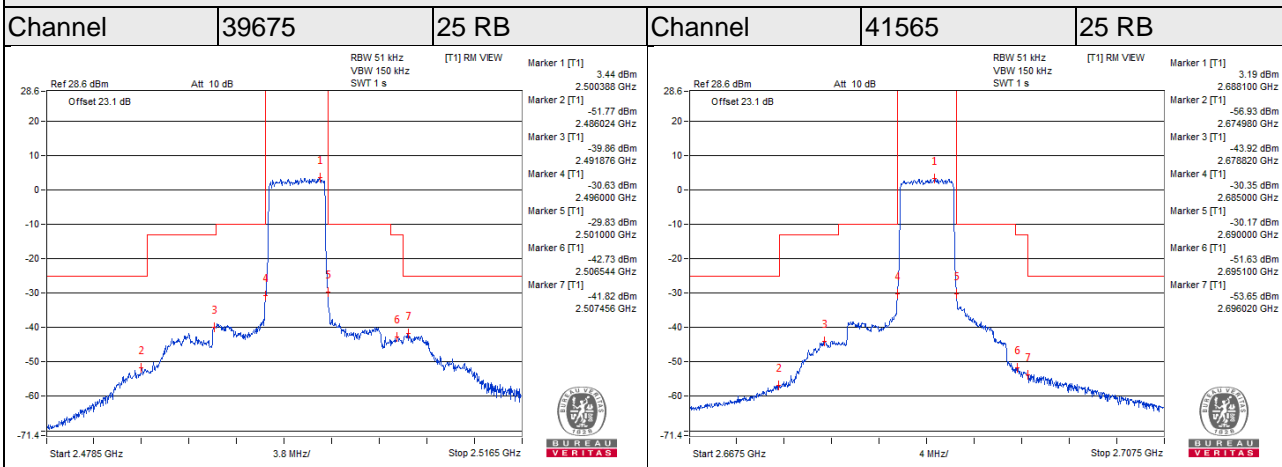

LTE Band 38

Channel Bandwidth 15MHz

Channel Bandwidth 15MHz

LTE Band 38

Channel Bandwidth 20MHz

Channel Bandwidth 20MHz

LTE CA_38C

Channel Bandwidth 15+20MHz

Channel Bandwidth 15+20MHz

LTE Band 41

Channel Bandwidth 5MHz

Channel Bandwidth 5MHz

LTE Band 41

Channel Bandwidth 10MHz

Channel Bandwidth 10MHz

LTE Band 41

Channel Bandwidth 15MHz

Channel Bandwidth 15MHz

LTE Band 41

Channel Bandwidth 20MHz

Channel Bandwidth 20MHz

LTE CA_41C

Channel Bandwidth 10+5MHz

Channel Bandwidth 10+5MHz

LTE Band 66

Channel Bandwidth 1.4MHz