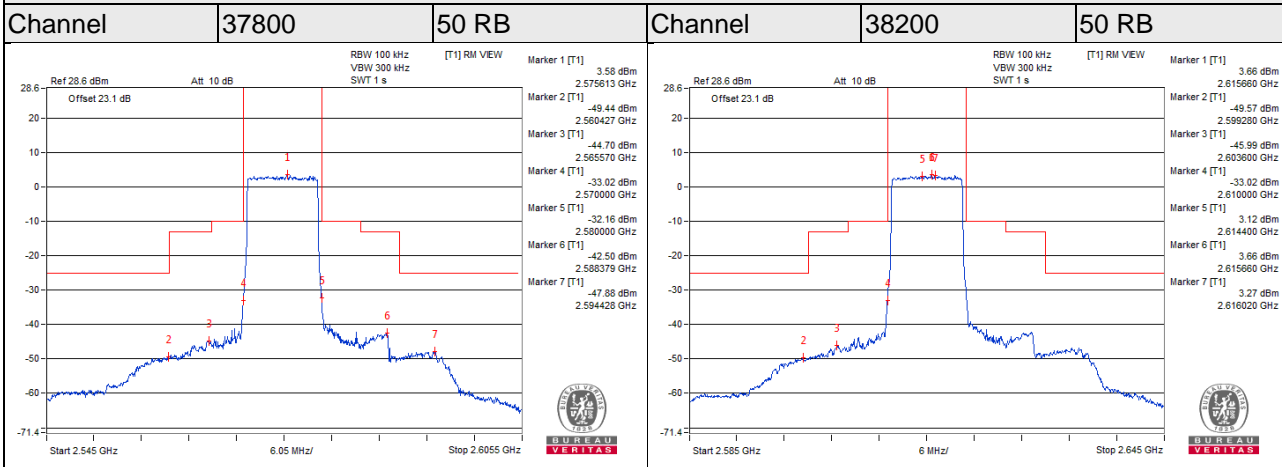

LTE Band 30

Channel Bandwidth 5MHz

Channel Bandwidth 5MHz

Channel **27685** | **25 RB**

Channel **27735** | **25 RB**

LTE Band 30

Channel Bandwidth 10MHz

Channel 27710 1 RB

Channel Bandwidth 10MHz

Channel 27710 50 RB

LTE Band 38

Channel Bandwidth 5MHz

Channel Bandwidth 5MHz

LTE Band 38

Channel Bandwidth 10MHz

Channel Bandwidth 10MHz

LTE Band 38

Channel Bandwidth 15MHz

Channel Bandwidth 15MHz

LTE Band 38

Channel Bandwidth 20MHz

Channel Bandwidth 20MHz

LTE CA_38C

Channel Bandwidth 15+20MHz