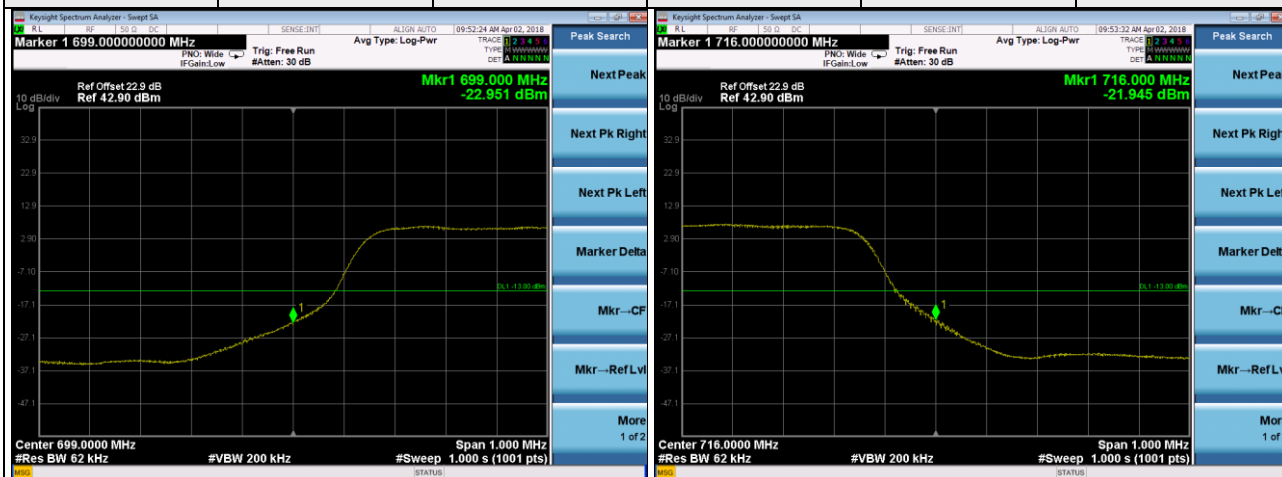

Channel Bandwidth 1.4MHz

LTE Band 12

Channel Bandwidth 3MHz

Channel	23025	1 RB	Channel	23165	1 RB
---------	-------	------	---------	-------	------

Channel	23025	15 RB	Channel	23165	15 RB
---------	-------	-------	---------	-------	-------