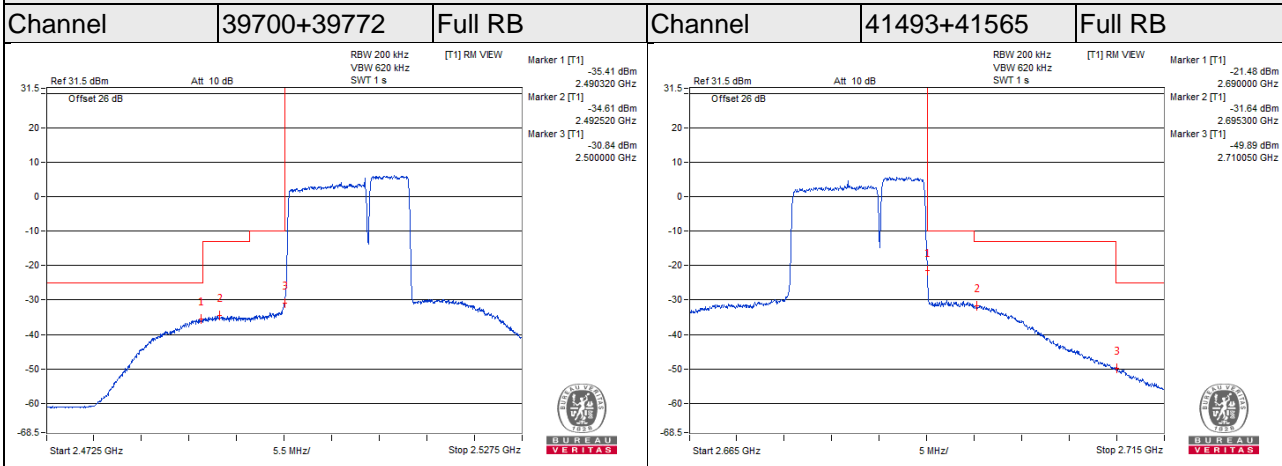

Channel Bandwidth 15+20MHz

LTE Band 41

Channel Bandwidth 5MHz

Channel Bandwidth 5MHz

LTE Band 41

Channel Bandwidth 10MHz

Channel Bandwidth 10MHz

LTE Band 41

Channel Bandwidth 15MHz

Channel Bandwidth 15MHz

LTE Band 41

Channel Bandwidth 20MHz

Channel Bandwidth 20MHz

LTE CA_41C

Channel Bandwidth 10+5MHz

Channel Bandwidth 10+5MHz

LTE Band 66

Channel Bandwidth 1.4MHz