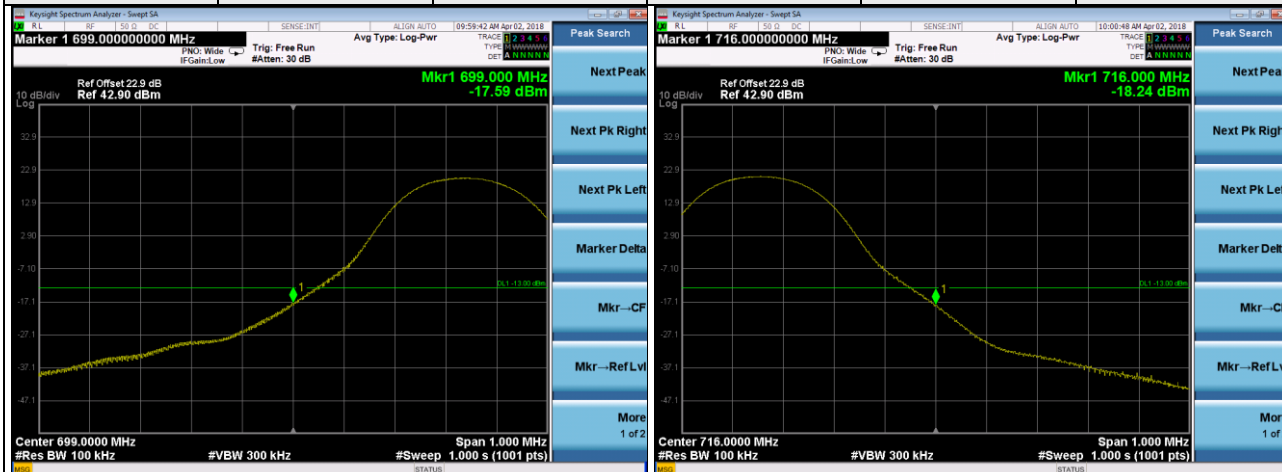

LTE Band 12

Channel Bandwidth 5MHz

Channel	23035	1 RB	Channel	23155	1 RB