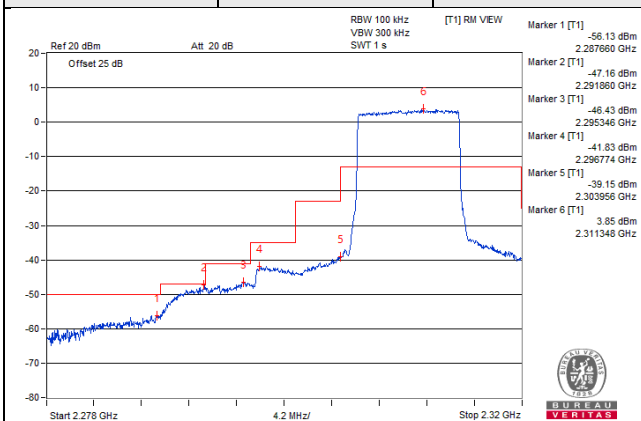

LTE Band 17

Channel Bandwidth 10MHz

Channel	23780	1 RB	Channel	23800	1 RB
---------	-------	------	---------	-------	------

Channel	23780	50 RB	Channel	23800	50 RB
---------	-------	-------	---------	-------	-------

LTE Band 30

Channel Bandwidth 5MHz

Channel Bandwidth 5MHz

Channel **27685** | **25 RB**

Channel **27735** | **25 RB**

LTE Band 30

Channel Bandwidth 10MHz

Channel 27710 1 RB

Channel Bandwidth 10MHz

Channel 27710 50 RB

LTE Band 38

Channel Bandwidth 5MHz

Channel Bandwidth 5MHz

LTE Band 38

Channel Bandwidth 10MHz

Channel Bandwidth 10MHz

LTE Band 38

Channel Bandwidth 15MHz

Channel Bandwidth 15MHz

LTE Band 38

Channel Bandwidth 20MHz

Channel Bandwidth 20MHz

LTE CA_38C

Channel Bandwidth 15+20MHz