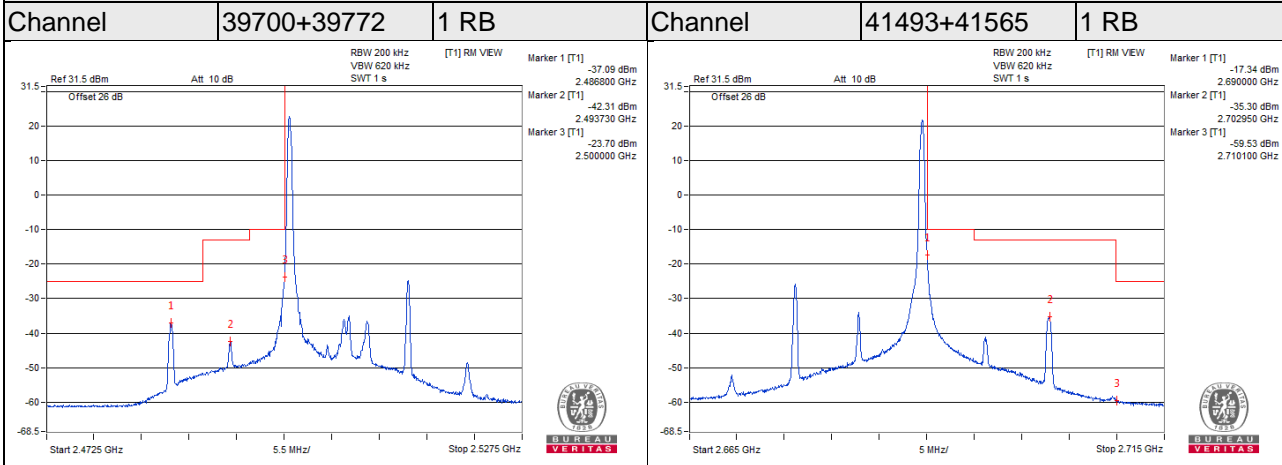

Channel Bandwidth 15+20MHz

LTE Band 41

Channel Bandwidth 5MHz

Channel Bandwidth 5MHz

LTE Band 41

Channel Bandwidth 10MHz

Channel Bandwidth 10MHz

LTE Band 41

Channel Bandwidth 15MHz

Channel Bandwidth 15MHz

LTE Band 41

Channel Bandwidth 20MHz

Channel Bandwidth 20MHz

LTE CA_41C

Channel Bandwidth 10+5MHz

Channel Bandwidth 10+5MHz

LTE Band 66

Channel Bandwidth 1.4MHz