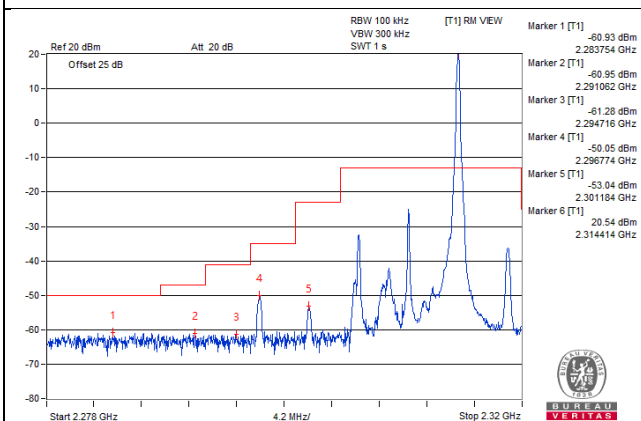

LTE Band 17

Channel Bandwidth 10MHz

Channel	23780	1 RB	Channel	23800	1 RB
---------	-------	------	---------	-------	------

Channel	23780	50 RB	Channel	23800	50 RB
---------	-------	-------	---------	-------	-------

LTE Band 30

Channel Bandwidth 5MHz

Channel Bandwidth 5MHz

Channel **27685** | **25 RB**

Channel **27735** | **25 RB**

LTE Band 30

Channel Bandwidth 10MHz

Channel 27710 1 RB

Channel Bandwidth 10MHz

Channel 27710 50 RB

LTE Band 38

Channel Bandwidth 5MHz

Channel Bandwidth 5MHz

LTE Band 38

Channel Bandwidth 10MHz

Channel Bandwidth 10MHz

LTE Band 38

Channel Bandwidth 15MHz

Channel Bandwidth 15MHz

LTE Band 38

Channel Bandwidth 20MHz

Channel Bandwidth 20MHz

LTE CA_38C

Channel Bandwidth 15+20MHz