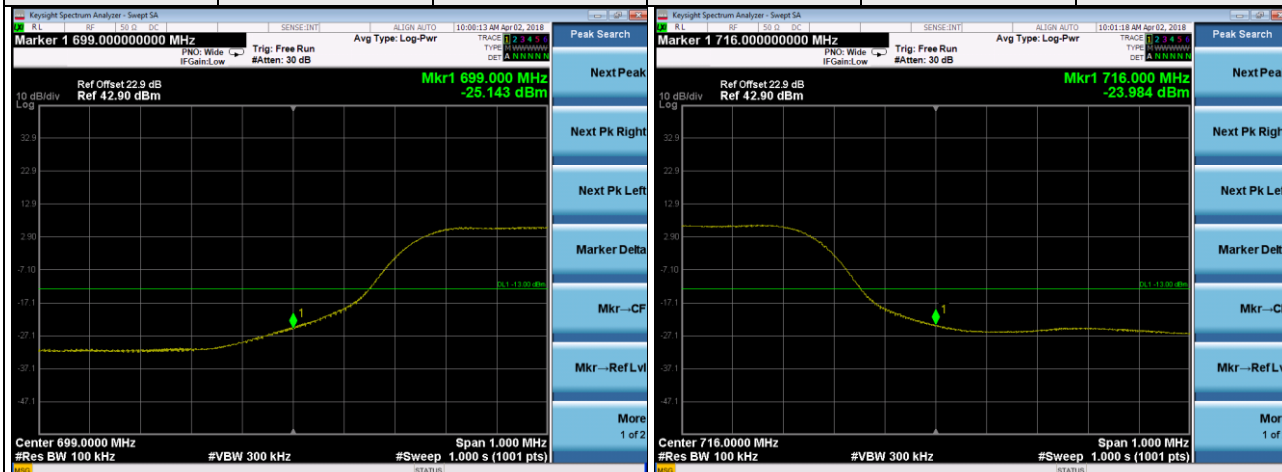

Channel	23035	25 RB	Channel	23155	25 RB