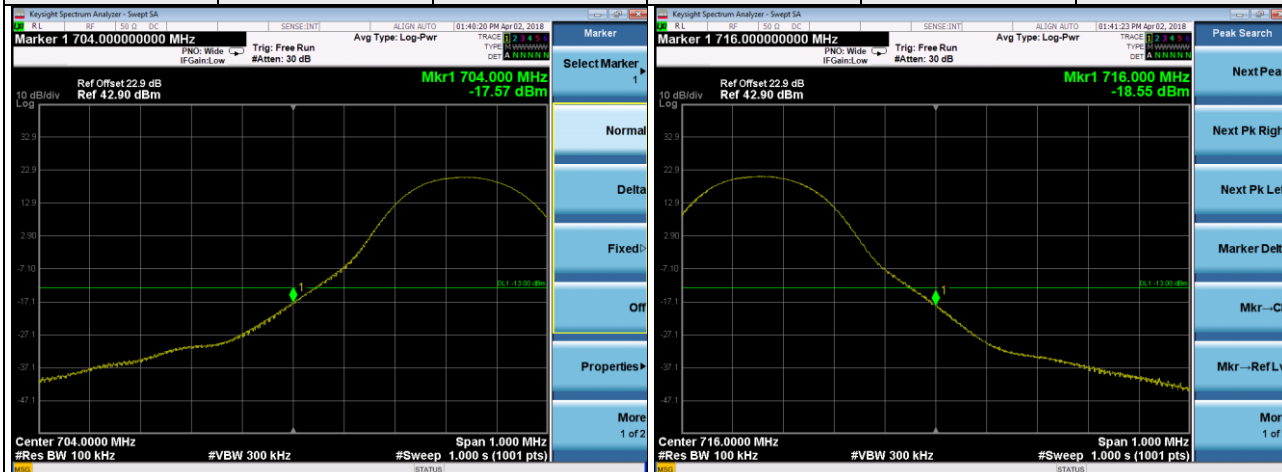

LTE Band 17

Channel Bandwidth 5MHz

Channel	23755	1 RB	Channel	23825	1 RB