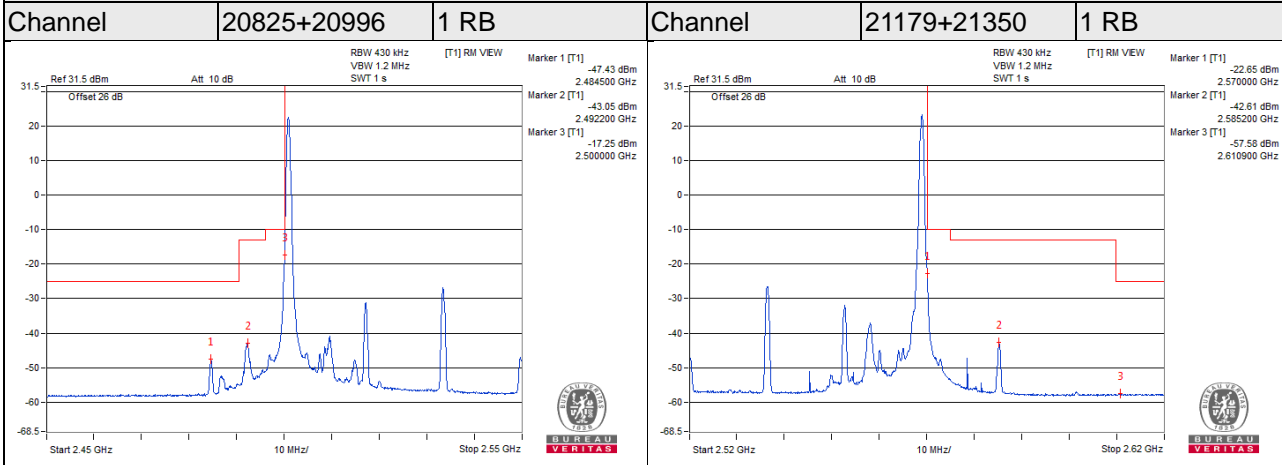

LTE Band 7

Channel Bandwidth 5MHz

Channel Bandwidth 5MHz

LTE Band 7

Channel Bandwidth 10MHz

Channel Bandwidth 10MHz

LTE Band 7

Channel Bandwidth 15MHz

Channel Bandwidth 15MHz

LTE Band 7

Channel Bandwidth 20MHz

Channel Bandwidth 20MHz

LTE CA_7C

Channel Bandwidth 15+20MHz

Channel Bandwidth 15+20MHz

LTE Band 12

Channel Bandwidth 1.4MHz

LTE Band 12

Channel Bandwidth 3MHz

Channel	23025	1 RB	Channel	23165	1 RB
---------	-------	------	---------	-------	------

Channel	23025	15 RB	Channel	23165	15 RB
---------	-------	-------	---------	-------	-------