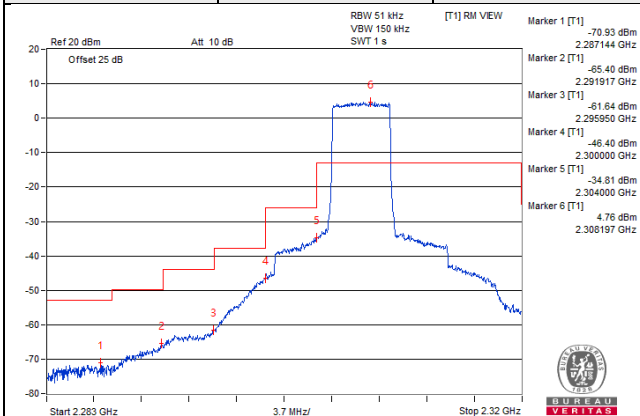

LTE Band 17

Channel Bandwidth 5MHz

Channel	23755	1 RB	Channel	23825	1 RB
---------	-------	------	---------	-------	------

Channel	23755	25 RB	Channel	23825	25 RB
---------	-------	-------	---------	-------	-------

LTE Band 17

Channel Bandwidth 10MHz

Channel	23780	1 RB	Channel	23800	1 RB
---------	-------	------	---------	-------	------

Channel	23780	50 RB	Channel	23800	50 RB
---------	-------	-------	---------	-------	-------

LTE Band 30

Channel Bandwidth 5MHz

Channel Bandwidth 5MHz

Channel **27685** | **25 RB**

Channel **27735** | **25 RB**

LTE Band 30

Channel Bandwidth 10MHz

Channel 27710 1 RB

Channel Bandwidth 10MHz

Channel 27710 50 RB

LTE Band 38

Channel Bandwidth 5MHz

Channel Bandwidth 5MHz

LTE Band 38

Channel Bandwidth 10MHz

Channel Bandwidth 10MHz