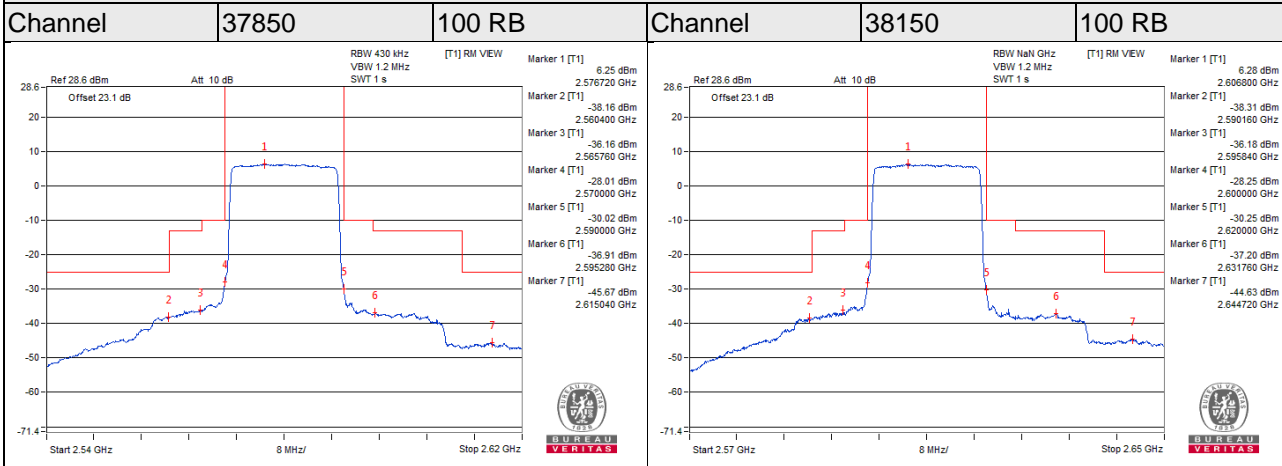

Channel Bandwidth 10MHz

Channel 27710 50 RB

LTE Band 38

Channel Bandwidth 5MHz

Channel Bandwidth 5MHz

LTE Band 38

Channel Bandwidth 10MHz

Channel Bandwidth 10MHz

LTE Band 38

Channel Bandwidth 15MHz

Channel Bandwidth 15MHz

LTE Band 38

Channel Bandwidth 20MHz

Channel Bandwidth 20MHz

LTE CA_38C

Channel Bandwidth 15+20MHz

Channel Bandwidth 15+20MHz

LTE Band 41

Channel Bandwidth 5MHz

Channel Bandwidth 5MHz

LTE Band 41

Channel Bandwidth 10MHz

Channel Bandwidth 10MHz

LTE Band 41

LTE Band 66

Channel Bandwidth 1.4MHz