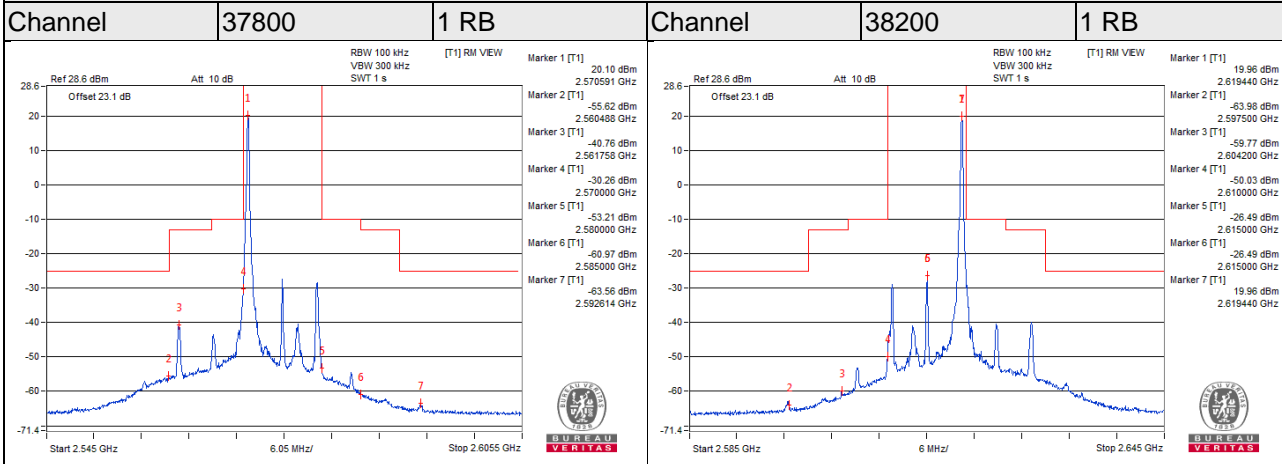

LTE Band 30

Channel Bandwidth 5MHz

Channel Bandwidth 5MHz

Channel **27685** | **25 RB**

Channel **27735** | **25 RB**

LTE Band 30

Channel Bandwidth 10MHz

Channel 27710 1 RB

Channel Bandwidth 10MHz

Channel 27710 50 RB

LTE Band 38

Channel Bandwidth 5MHz

Channel Bandwidth 5MHz

LTE Band 38

Channel Bandwidth 10MHz

Channel Bandwidth 10MHz

LTE Band 38

Channel Bandwidth 15MHz

Channel Bandwidth 15MHz

LTE Band 38

Channel Bandwidth 20MHz

Channel Bandwidth 20MHz

LTE CA_38C

Channel Bandwidth 15+20MHz