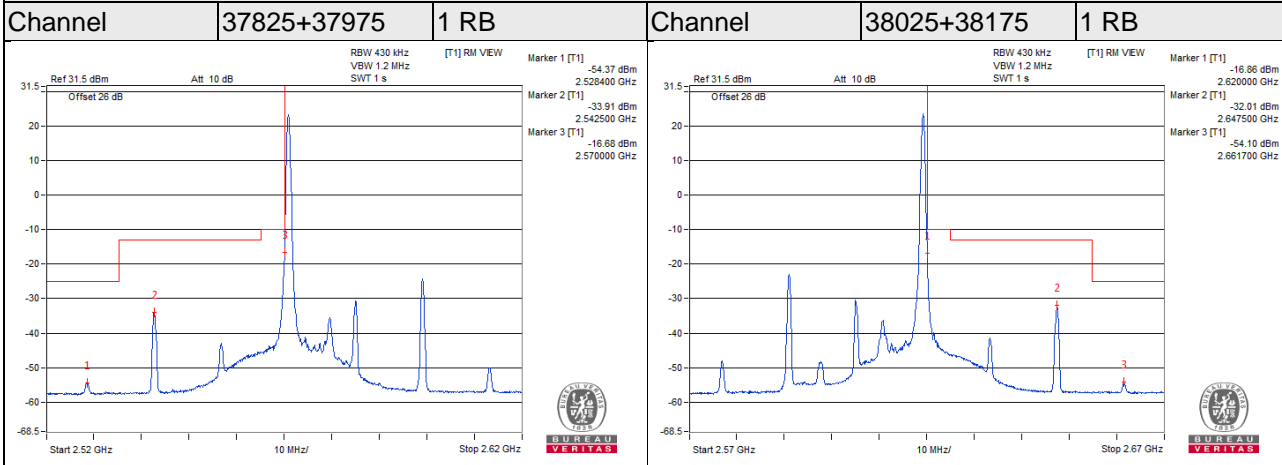

Channel Bandwidth 10MHz

Channel 27710 50 RB

LTE Band 38

Channel Bandwidth 5MHz

Channel Bandwidth 5MHz

LTE Band 38

Channel Bandwidth 10MHz

Channel Bandwidth 10MHz

LTE Band 38

Channel Bandwidth 15MHz

Channel Bandwidth 15MHz

LTE Band 38

Channel Bandwidth 20MHz

Channel Bandwidth 20MHz

LTE CA_38C

Channel Bandwidth 15+20MHz

Channel Bandwidth 15+20MHz

LTE Band 41

Channel Bandwidth 5MHz

Channel Bandwidth 5MHz

LTE Band 41

Channel Bandwidth 10MHz

Channel Bandwidth 10MHz

LTE Band 41