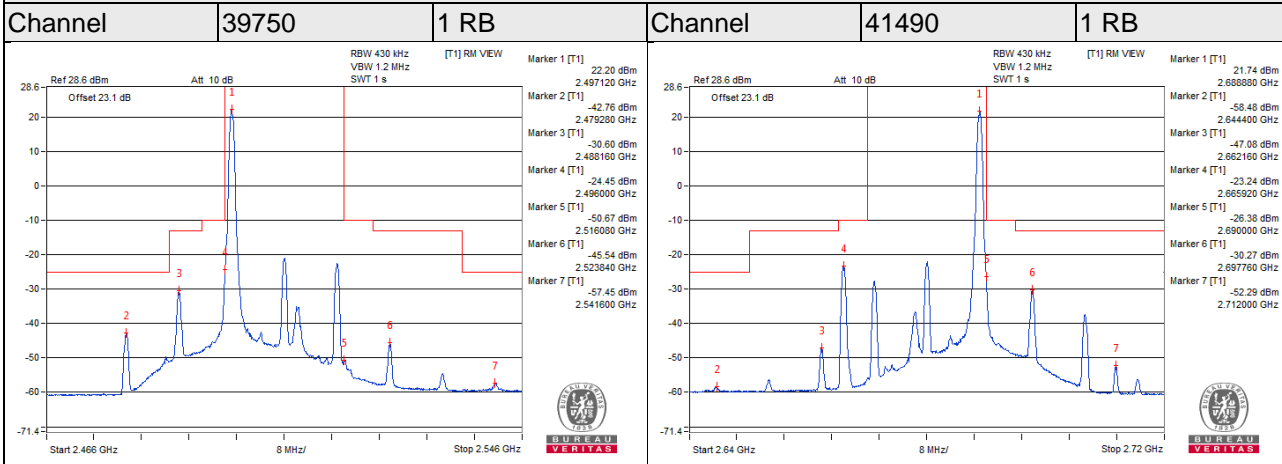

Channel Bandwidth 15+20MHz

LTE Band 41

Channel Bandwidth 5MHz

Channel Bandwidth 5MHz

LTE Band 41

Channel Bandwidth 10MHz

Channel Bandwidth 10MHz

LTE Band 41

Channel Bandwidth 15MHz

Channel Bandwidth 15MHz

LTE Band 41

Channel Bandwidth 20MHz

Channel Bandwidth 20MHz

LTE CA_41C

Channel Bandwidth 10+5MHz

Channel Bandwidth 10+5MHz

LTE Band 66

Channel Bandwidth 1.4MHz