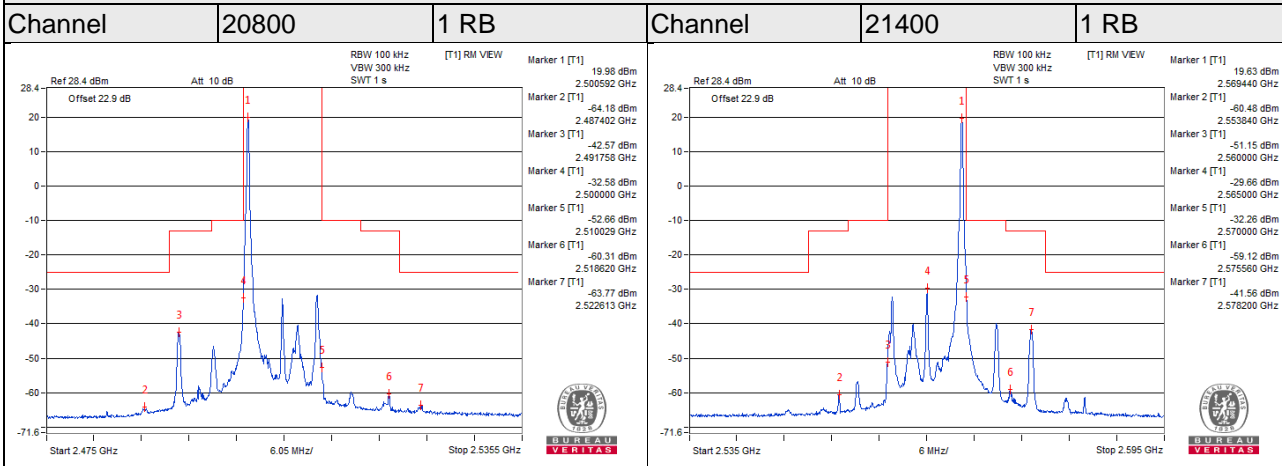

LTE Band 4

Channel Bandwidth 10MHz

LTE Band 4

Channel Bandwidth 15MHz

Channel	20025	1 RB	Channel	20325	1 RB
---------	-------	------	---------	-------	------

Channel	20025	75 RB	Channel	20325	75 RB
---------	-------	-------	---------	-------	-------

LTE Band 4

Channel Bandwidth 20MHz

Channel	20050	1 RB	Channel	20300	1 RB
---------	-------	------	---------	-------	------

Channel	20050	100 RB	Channel	20300	100 RB
---------	-------	--------	---------	-------	--------

LTE Band 7

Channel Bandwidth 5MHz

Channel Bandwidth 5MHz

LTE Band 7

Channel Bandwidth 10MHz

Channel Bandwidth 10MHz

LTE Band 7

Channel Bandwidth 15MHz

Channel Bandwidth 15MHz

LTE Band 7

Channel Bandwidth 20MHz

Channel Bandwidth 20MHz

LTE CA_7C

Channel Bandwidth 15+20MHz

Channel Bandwidth 15+20MHz

LTE Band 12