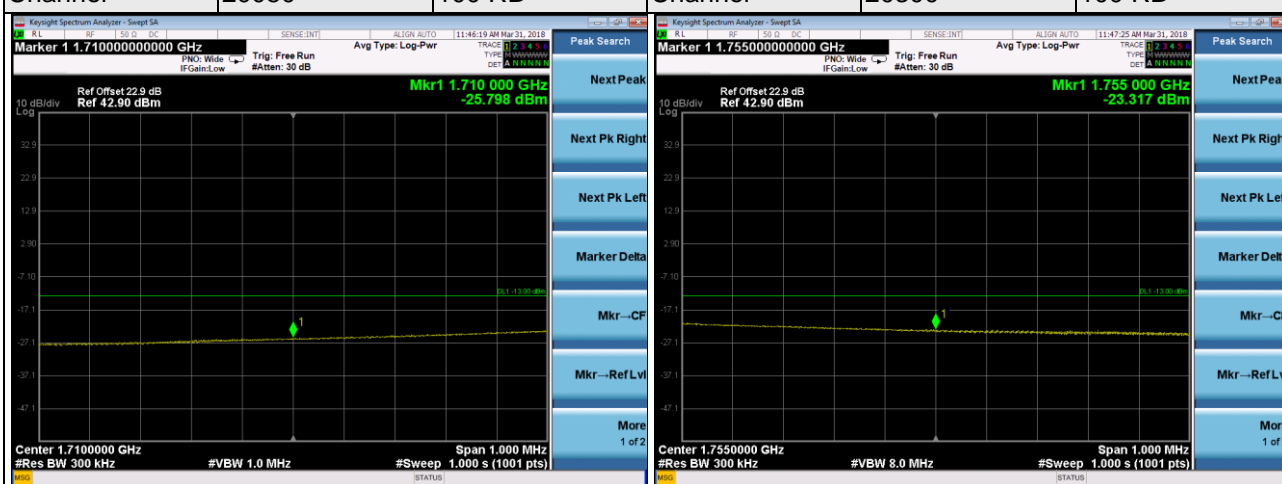

LTE Band 4

Channel Bandwidth 10MHz

LTE Band 4

Channel Bandwidth 15MHz

Channel	20025	1 RB	Channel	20325	1 RB
---------	-------	------	---------	-------	------

Channel	20025	75 RB	Channel	20325	75 RB
---------	-------	-------	---------	-------	-------

LTE Band 4

Channel Bandwidth 20MHz

Channel	20050	1 RB	Channel	20300	1 RB
---------	-------	------	---------	-------	------

Channel	20050	100 RB	Channel	20300	100 RB
---------	-------	--------	---------	-------	--------

LTE Band 7

Channel Bandwidth 5MHz

Channel Bandwidth 5MHz

LTE Band 7

Channel Bandwidth 10MHz

Channel Bandwidth 10MHz

LTE Band 7

Channel Bandwidth 15MHz