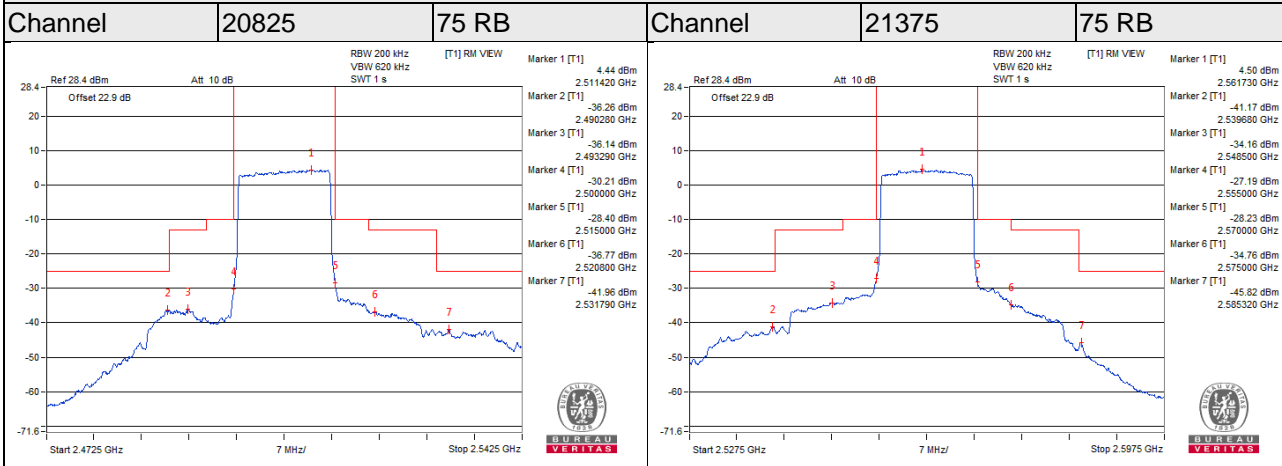

LTE Band 4

Channel Bandwidth 10MHz

LTE Band 4

Channel Bandwidth 15MHz

Channel	20025	1 RB	Channel	20325	1 RB
---------	-------	------	---------	-------	------

Channel	20025	75 RB	Channel	20325	75 RB
---------	-------	-------	---------	-------	-------

LTE Band 4

Channel Bandwidth 20MHz

Channel	20050	1 RB	Channel	20300	1 RB
---------	-------	------	---------	-------	------

Channel	20050	100 RB	Channel	20300	100 RB
---------	-------	--------	---------	-------	--------

LTE Band 7

Channel Bandwidth 5MHz

Channel Bandwidth 5MHz

LTE Band 7

Channel Bandwidth 10MHz

Channel Bandwidth 10MHz

LTE Band 7

Channel Bandwidth 15MHz

Channel Bandwidth 15MHz

LTE Band 7

Channel Bandwidth 20MHz

Channel Bandwidth 20MHz

LTE CA_7C

Channel Bandwidth 15+20MHz

Channel Bandwidth 15+20MHz

LTE Band 12