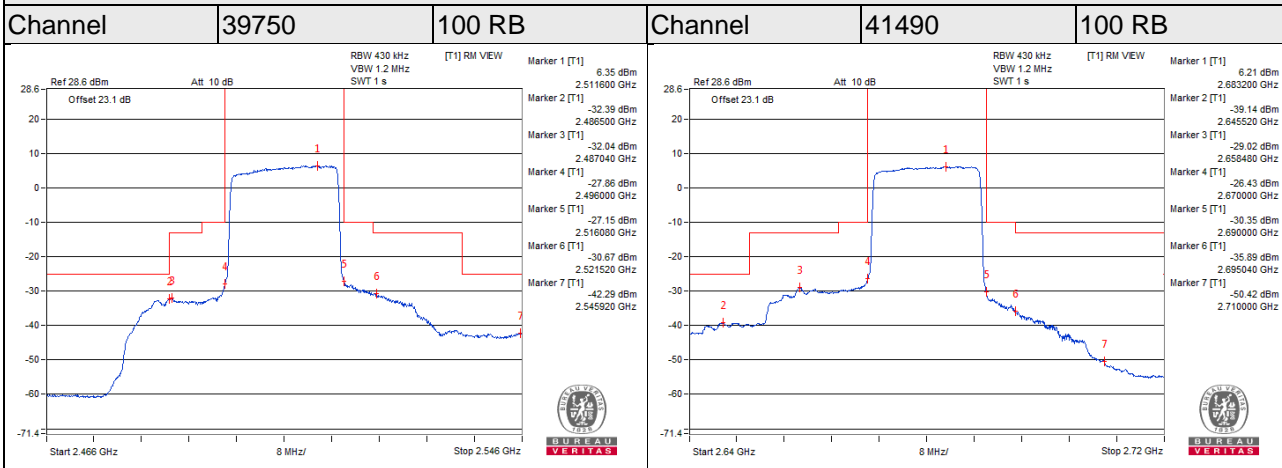

LTE Band 38

Channel Bandwidth 15MHz

Channel Bandwidth 15MHz

LTE Band 38

Channel Bandwidth 20MHz

Channel Bandwidth 20MHz

LTE CA_38C

Channel Bandwidth 15+20MHz

Channel Bandwidth 15+20MHz

LTE Band 41

Channel Bandwidth 5MHz

Channel Bandwidth 5MHz

LTE Band 41

Channel Bandwidth 10MHz

Channel Bandwidth 10MHz

LTE Band 41

Channel Bandwidth 15MHz

Channel Bandwidth 15MHz

LTE Band 41

Channel Bandwidth 20MHz

Channel Bandwidth 20MHz

LTE CA_41C

Channel Bandwidth 10+5MHz

Channel Bandwidth 10+5MHz

LTE Band 66

Channel Bandwidth 1.4MHz