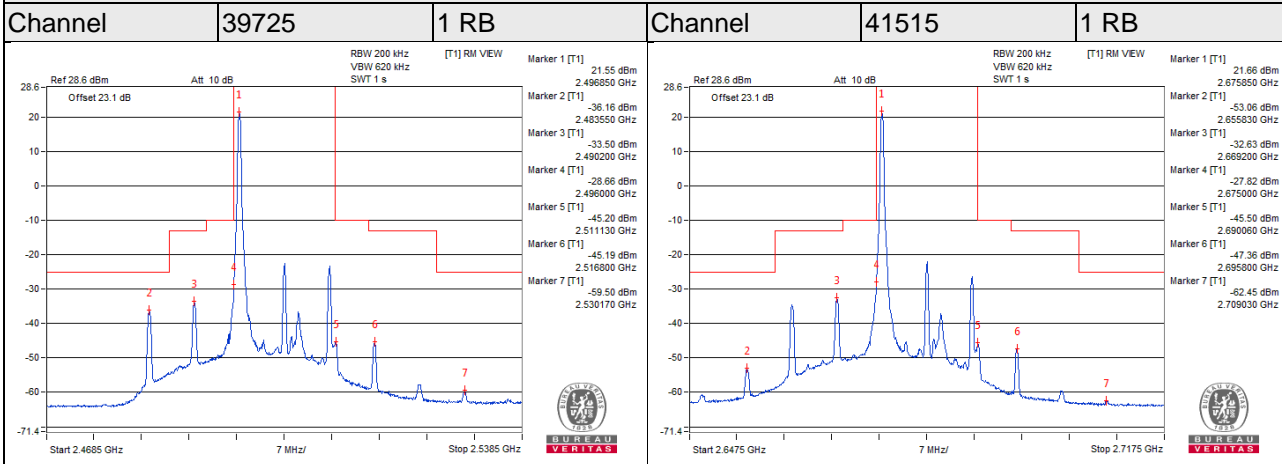

LTE Band 38

Channel Bandwidth 15MHz

Channel Bandwidth 15MHz

LTE Band 38

Channel Bandwidth 20MHz

Channel Bandwidth 20MHz

LTE CA_38C

Channel Bandwidth 15+20MHz

Channel Bandwidth 15+20MHz

LTE Band 41

Channel Bandwidth 5MHz

Channel Bandwidth 5MHz

LTE Band 41

Channel Bandwidth 10MHz

Channel Bandwidth 10MHz

LTE Band 41

Channel Bandwidth 15MHz

Channel Bandwidth 15MHz

LTE Band 41

Channel Bandwidth 20MHz

Channel Bandwidth 20MHz

LTE CA_41C

Channel Bandwidth 10+5MHz

Channel Bandwidth 10+5MHz

LTE Band 66

Channel Bandwidth 1.4MHz