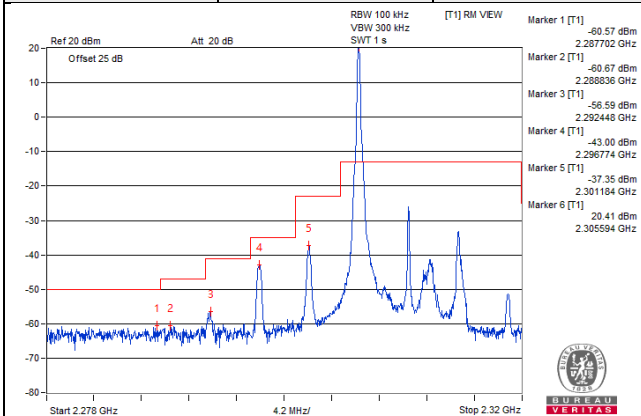

LTE Band 17

Channel Bandwidth 10MHz

Channel	23780	1 RB	Channel	23800	1 RB
---------	-------	------	---------	-------	------

Channel	23780	50 RB	Channel	23800	50 RB
---------	-------	-------	---------	-------	-------

LTE Band 30

Channel Bandwidth 5MHz

Channel Bandwidth 5MHz

Channel **27685** | **25 RB**

Channel **27735** | **25 RB**

LTE Band 30

Channel Bandwidth 10MHz

Channel 27710 1 RB

Channel Bandwidth 10MHz

Channel 27710 50 RB

LTE Band 38

Channel Bandwidth 5MHz

Channel Bandwidth 5MHz

LTE Band 38

Channel Bandwidth 10MHz

Channel Bandwidth 10MHz

LTE Band 38

Channel Bandwidth 15MHz

Channel Bandwidth 15MHz

LTE Band 38

Channel Bandwidth 20MHz

Channel Bandwidth 20MHz

LTE CA_38C

Channel Bandwidth 15+20MHz