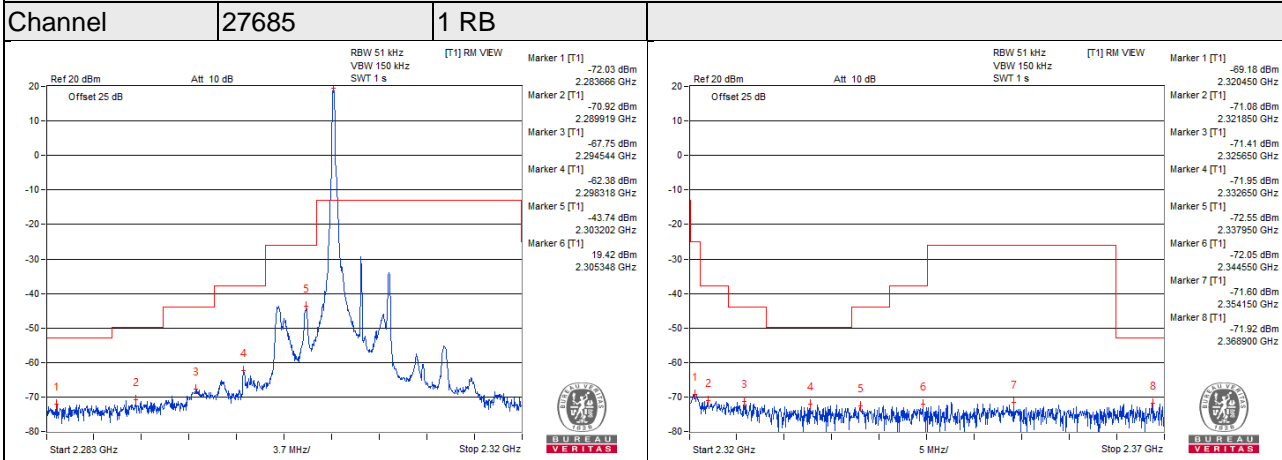

LTE Band 17

Channel Bandwidth 5MHz

Channel	23755	1 RB	Channel	23825	1 RB
---------	-------	------	---------	-------	------

Channel	23755	25 RB	Channel	23825	25 RB
---------	-------	-------	---------	-------	-------

LTE Band 17

Channel Bandwidth 10MHz

Channel	23780	1 RB	Channel	23800	1 RB
---------	-------	------	---------	-------	------

Channel	23780	50 RB	Channel	23800	50 RB
---------	-------	-------	---------	-------	-------

LTE Band 30

Channel Bandwidth 5MHz

Channel Bandwidth 5MHz

Channel **27685** | **25 RB**

Channel **27735** | **25 RB**

LTE Band 30

Channel Bandwidth 10MHz

Channel 27710 1 RB

Channel Bandwidth 10MHz

Channel 27710 50 RB

LTE Band 38

Channel Bandwidth 5MHz

Channel Bandwidth 5MHz

LTE Band 38

Channel Bandwidth 10MHz

Channel Bandwidth 10MHz