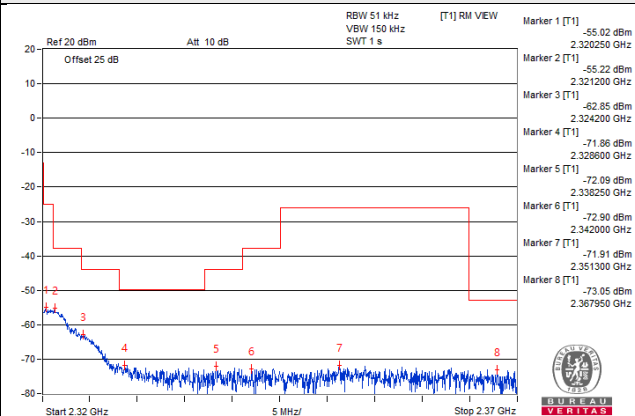

LTE Band 17

Channel Bandwidth 5MHz

Channel	23755	1 RB	Channel	23825	1 RB
---------	-------	------	---------	-------	------

Channel	23755	25 RB	Channel	23825	25 RB
---------	-------	-------	---------	-------	-------

LTE Band 17

Channel Bandwidth 10MHz

Channel	23780	1 RB	Channel	23800	1 RB
---------	-------	------	---------	-------	------

Channel	23780	50 RB	Channel	23800	50 RB
---------	-------	-------	---------	-------	-------

LTE Band 30

Channel Bandwidth 5MHz

Channel Bandwidth 5MHz

Channel **27685** | **25 RB**

Channel **27735** | **25 RB**

LTE Band 30

Channel Bandwidth 10MHz

Channel 27710 1 RB

Channel Bandwidth 10MHz

Channel 27710 50 RB

LTE Band 38

Channel Bandwidth 5MHz

Channel Bandwidth 5MHz

LTE Band 38

Channel Bandwidth 10MHz

Channel Bandwidth 10MHz