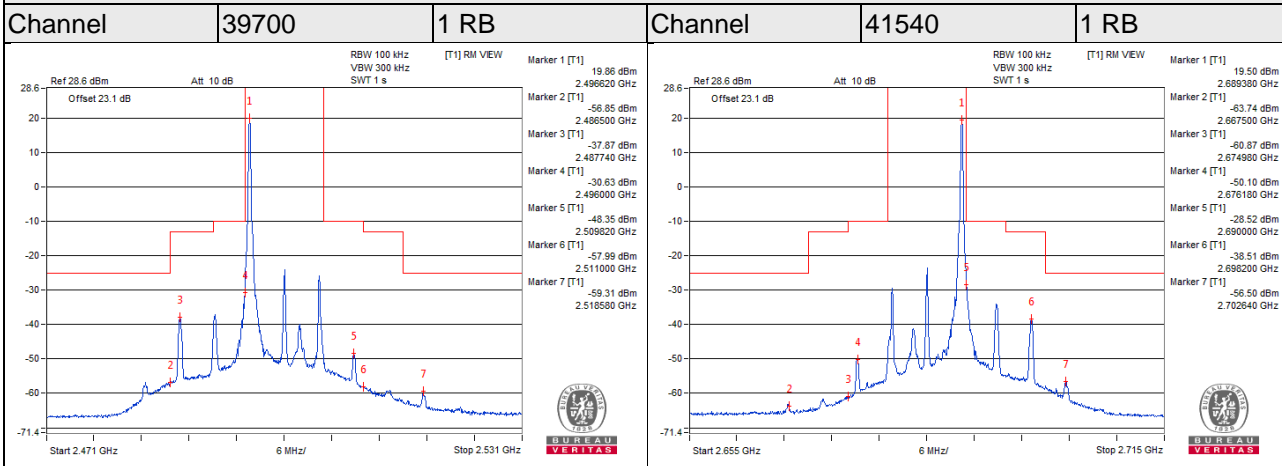

LTE Band 38

Channel Bandwidth 15MHz

Channel Bandwidth 15MHz

LTE Band 38

Channel Bandwidth 20MHz

Channel Bandwidth 20MHz

LTE CA_38C

Channel Bandwidth 15+20MHz

Channel Bandwidth 15+20MHz

LTE Band 41

Channel Bandwidth 5MHz

Channel Bandwidth 5MHz

LTE Band 41

Channel Bandwidth 10MHz

Channel Bandwidth 10MHz

LTE Band 41

Channel Bandwidth 15MHz

Channel Bandwidth 15MHz

LTE Band 41

Channel Bandwidth 20MHz

Channel Bandwidth 20MHz

LTE CA_41C

Channel Bandwidth 10+5MHz

Channel Bandwidth 10+5MHz

LTE Band 66

Channel Bandwidth 1.4MHz