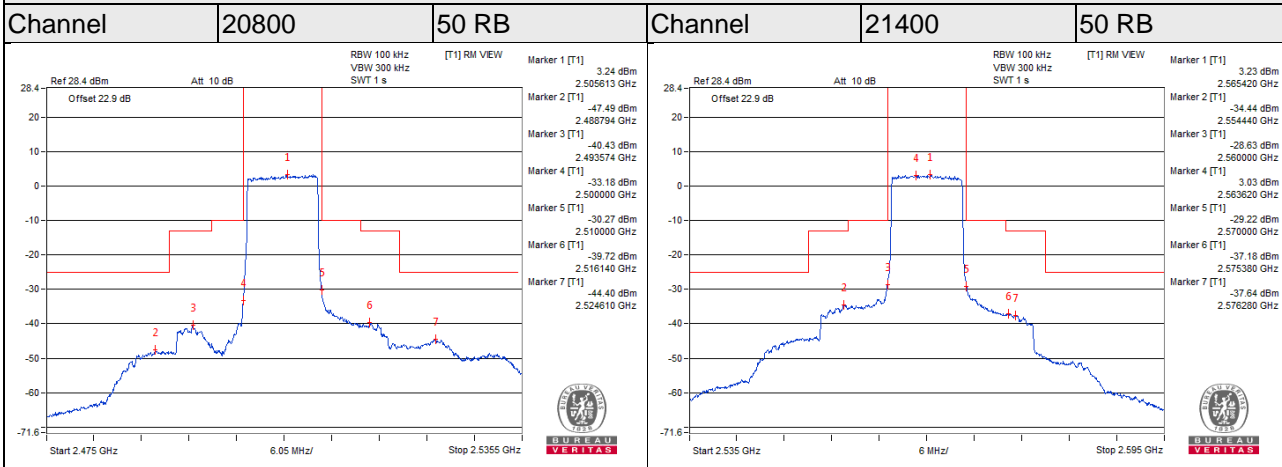

LTE Band 4

Channel Bandwidth 10MHz

LTE Band 4

Channel Bandwidth 15MHz

Channel	20025	1 RB	Channel	20325	1 RB
---------	-------	------	---------	-------	------

Channel	20025	75 RB	Channel	20325	75 RB
---------	-------	-------	---------	-------	-------

LTE Band 4

Channel Bandwidth 20MHz

Channel	20050	1 RB	Channel	20300	1 RB
---------	-------	------	---------	-------	------

Channel	20050	100 RB	Channel	20300	100 RB
---------	-------	--------	---------	-------	--------

LTE Band 7

Channel Bandwidth 5MHz

Channel Bandwidth 5MHz

LTE Band 7

Channel Bandwidth 10MHz

Channel Bandwidth 10MHz

LTE Band 7

Channel Bandwidth 15MHz

Channel Bandwidth 15MHz

LTE Band 7

Channel Bandwidth 20MHz

Channel Bandwidth 20MHz

LTE CA_7C

Channel Bandwidth 15+20MHz

Channel Bandwidth 15+20MHz

LTE Band 12