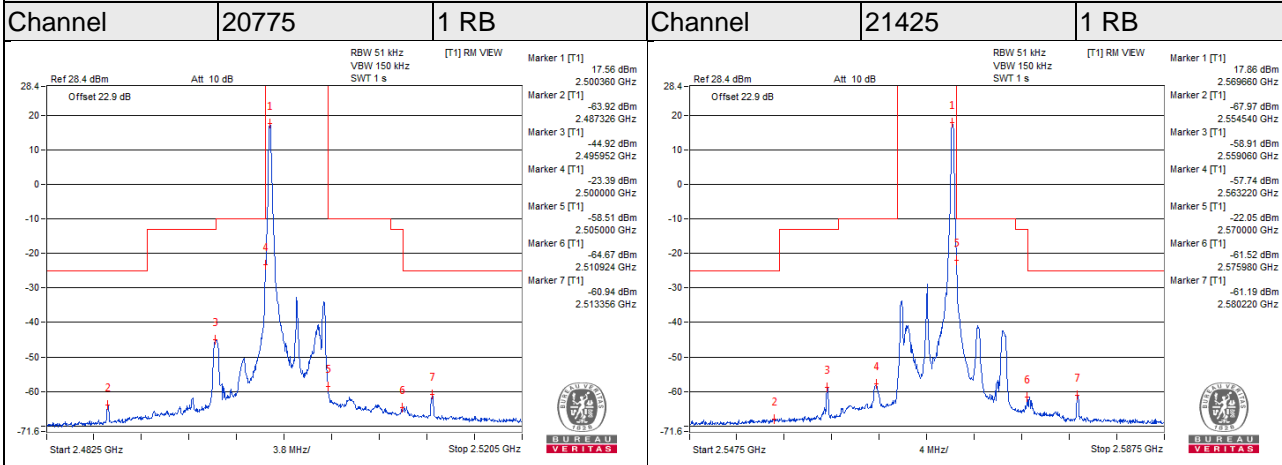

LTE Band 4

Channel Bandwidth 10MHz

LTE Band 4

Channel Bandwidth 15MHz

Channel	20025	1 RB	Channel	20325	1 RB
---------	-------	------	---------	-------	------

Channel	20025	75 RB	Channel	20325	75 RB
---------	-------	-------	---------	-------	-------

LTE Band 4

Channel Bandwidth 20MHz

Channel	20050	1 RB	Channel	20300	1 RB
---------	-------	------	---------	-------	------

Channel	20050	100 RB	Channel	20300	100 RB
---------	-------	--------	---------	-------	--------

LTE Band 7

Channel Bandwidth 5MHz

Channel Bandwidth 5MHz

LTE Band 7

Channel Bandwidth 10MHz

Channel Bandwidth 10MHz

LTE Band 7

Channel Bandwidth 15MHz

Channel Bandwidth 15MHz

LTE Band 7

Channel Bandwidth 20MHz

Channel Bandwidth 20MHz

LTE CA_7C

Channel Bandwidth 15+20MHz

Channel Bandwidth 15+20MHz

LTE Band 12