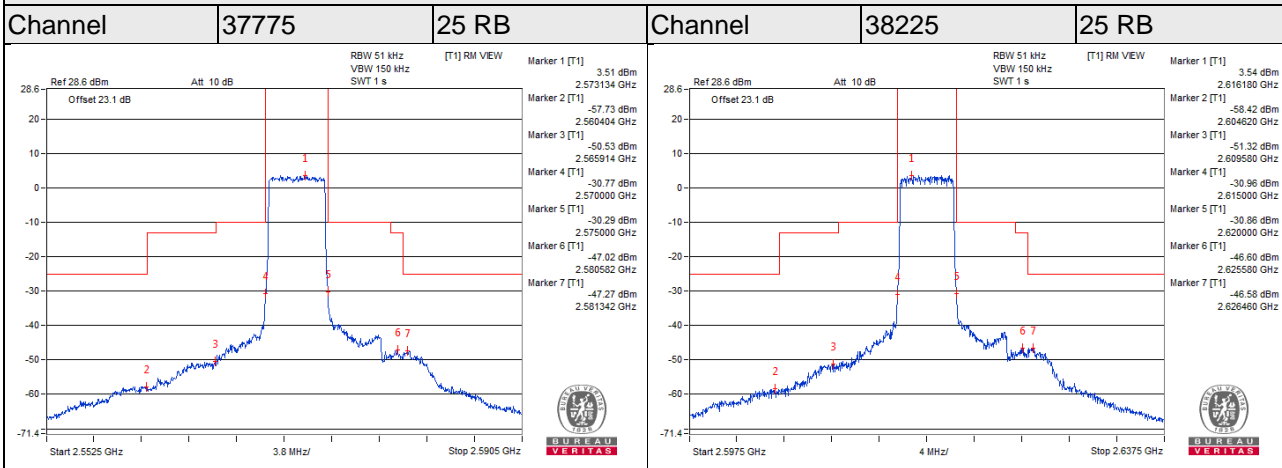

LTE Band 30

Channel Bandwidth 5MHz

Channel Bandwidth 5MHz

Channel **27685** | **25 RB**

Channel **27735** | **25 RB**

LTE Band 30

Channel Bandwidth 10MHz

Channel 27710 1 RB

Channel Bandwidth 10MHz

Channel 27710 50 RB

LTE Band 38

Channel Bandwidth 5MHz

Channel Bandwidth 5MHz

LTE Band 38

Channel Bandwidth 10MHz

Channel Bandwidth 10MHz

LTE Band 38

Channel Bandwidth 15MHz

Channel Bandwidth 15MHz

LTE Band 38

Channel Bandwidth 20MHz

Channel Bandwidth 20MHz

LTE CA_38C

Channel Bandwidth 15+20MHz