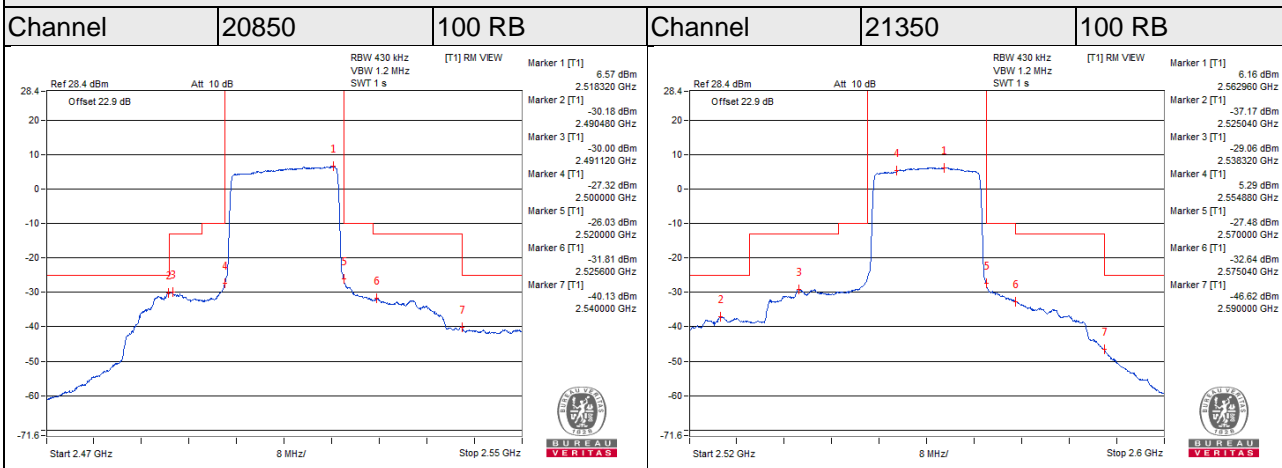

LTE Band 7

Channel Bandwidth 5MHz

Channel Bandwidth 5MHz

LTE Band 7

Channel Bandwidth 10MHz

Channel Bandwidth 10MHz

LTE Band 7

Channel Bandwidth 15MHz

Channel Bandwidth 15MHz

LTE Band 7

Channel Bandwidth 20MHz

Channel Bandwidth 20MHz

LTE CA_7C

Channel Bandwidth 15+20MHz

Channel Bandwidth 15+20MHz

LTE Band 12

Channel Bandwidth 1.4MHz

LTE Band 12

Channel Bandwidth 3MHz

Channel	23025	1 RB	Channel	23165	1 RB
---------	-------	------	---------	-------	------

Channel	23025	15 RB	Channel	23165	15 RB
---------	-------	-------	---------	-------	-------