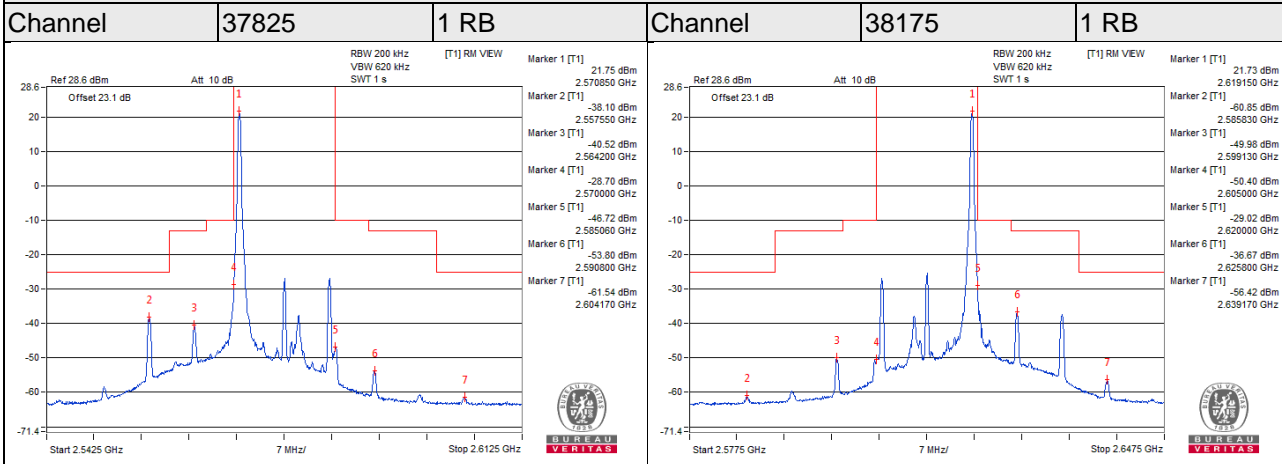

LTE Band 30

Channel Bandwidth 5MHz

Channel Bandwidth 5MHz

Channel **27685** | **25 RB**

Channel **27735** | **25 RB**

LTE Band 30

Channel Bandwidth 10MHz

Channel 27710 1 RB

Channel Bandwidth 10MHz

Channel 27710 50 RB

LTE Band 38

Channel Bandwidth 5MHz

Channel Bandwidth 5MHz

LTE Band 38

Channel Bandwidth 10MHz

Channel Bandwidth 10MHz

LTE Band 38

Channel Bandwidth 15MHz

Channel Bandwidth 15MHz

LTE Band 38

Channel Bandwidth 20MHz

Channel Bandwidth 20MHz

LTE CA_38C

Channel Bandwidth 15+20MHz