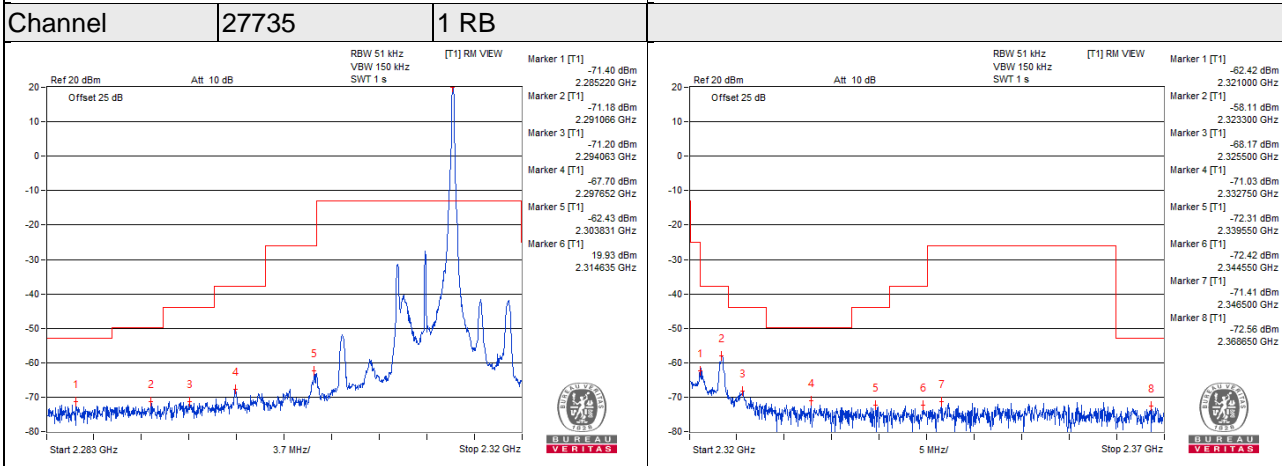

LTE Band 17

Channel Bandwidth 5MHz

Channel	23755	1 RB	Channel	23825	1 RB
---------	-------	------	---------	-------	------

Channel	23755	25 RB	Channel	23825	25 RB
---------	-------	-------	---------	-------	-------

LTE Band 17

Channel Bandwidth 10MHz

Channel	23780	1 RB	Channel	23800	1 RB
---------	-------	------	---------	-------	------

Channel	23780	50 RB	Channel	23800	50 RB
---------	-------	-------	---------	-------	-------

LTE Band 30

Channel Bandwidth 5MHz

Channel Bandwidth 5MHz

Channel **27685** | **25 RB**

Channel **27735** | **25 RB**

LTE Band 30

Channel Bandwidth 10MHz

Channel 27710 1 RB

Channel Bandwidth 10MHz

Channel 27710 50 RB

LTE Band 38

Channel Bandwidth 5MHz

Channel Bandwidth 5MHz

LTE Band 38

Channel Bandwidth 10MHz

Channel Bandwidth 10MHz