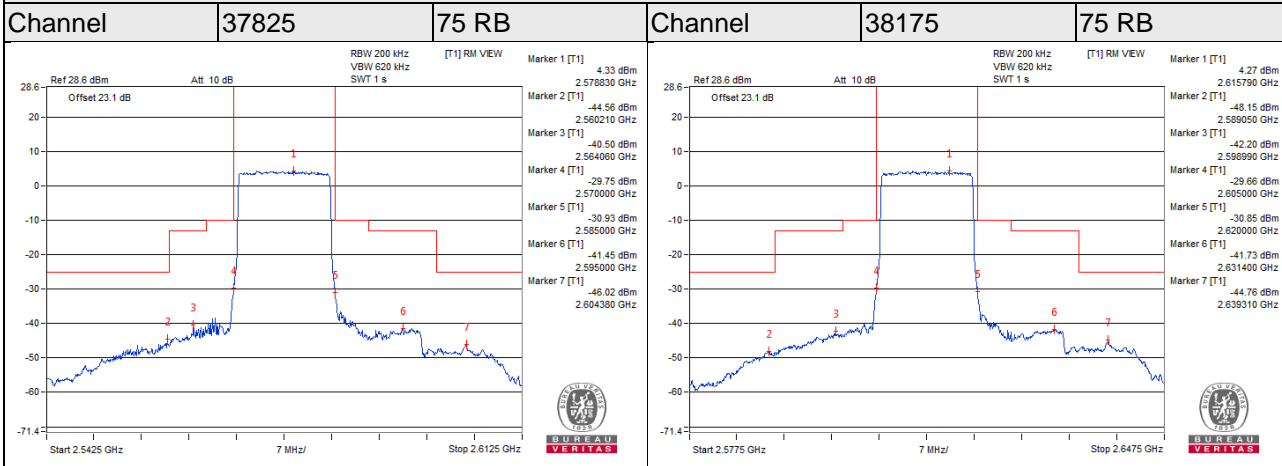

LTE Band 30

Channel Bandwidth 5MHz

Channel Bandwidth 5MHz

Channel **27685** | **25 RB**

Channel **27735** | **25 RB**

LTE Band 30

Channel Bandwidth 10MHz

Channel 27710 1 RB

Channel Bandwidth 10MHz

Channel 27710 50 RB

LTE Band 38

Channel Bandwidth 5MHz

Channel Bandwidth 5MHz

LTE Band 38

Channel Bandwidth 10MHz

Channel Bandwidth 10MHz

LTE Band 38

Channel Bandwidth 15MHz

Channel Bandwidth 15MHz

LTE Band 38

Channel Bandwidth 20MHz

Channel Bandwidth 20MHz

LTE CA_38C

Channel Bandwidth 15+20MHz

Channel Bandwidth 15+20MHz

LTE Band 41

Channel Bandwidth 5MHz

Channel Bandwidth 5MHz

LTE Band 41

Channel Bandwidth 10MHz

Channel Bandwidth 10MHz

LTE Band 41