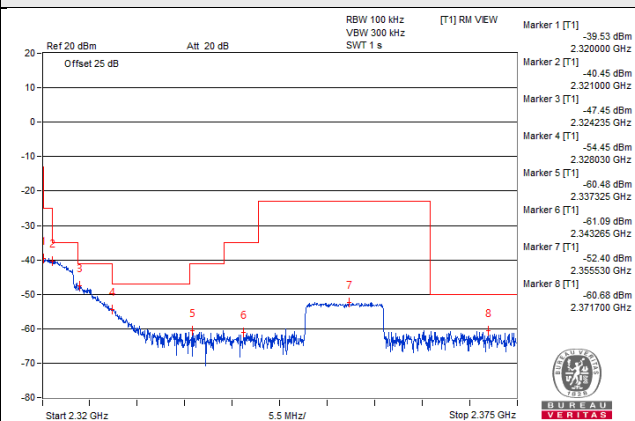

LTE Band 17

Channel Bandwidth 10MHz

Channel	23780	1 RB	Channel	23800	1 RB
---------	-------	------	---------	-------	------

Channel	23780	50 RB	Channel	23800	50 RB
---------	-------	-------	---------	-------	-------

LTE Band 30

Channel Bandwidth 5MHz

Channel Bandwidth 5MHz

Channel **27685** | **25 RB**

Channel **27735** | **25 RB**

LTE Band 30

Channel Bandwidth 10MHz

Channel 27710 1 RB

Channel Bandwidth 10MHz

Channel 27710 50 RB

LTE Band 38

Channel Bandwidth 5MHz

Channel Bandwidth 5MHz

LTE Band 38

Channel Bandwidth 10MHz

Channel Bandwidth 10MHz

LTE Band 38

Channel Bandwidth 15MHz

Channel Bandwidth 15MHz

LTE Band 38

Channel Bandwidth 20MHz

Channel Bandwidth 20MHz

LTE CA_38C

Channel Bandwidth 15+20MHz