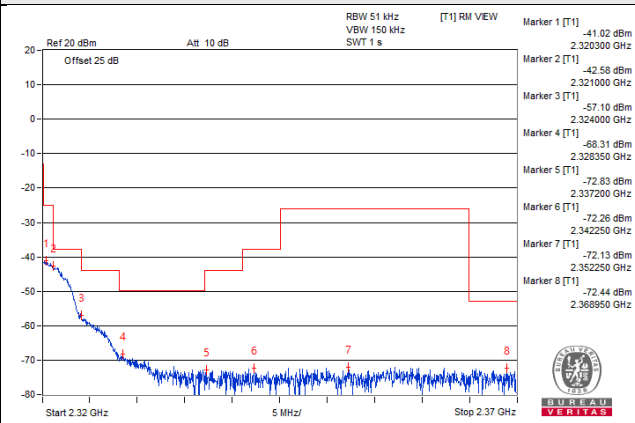

LTE Band 17

Channel Bandwidth 10MHz

Channel	23780	1 RB	Channel	23800	1 RB
---------	-------	------	---------	-------	------

Channel	23780	50 RB	Channel	23800	50 RB
---------	-------	-------	---------	-------	-------

LTE Band 30

Channel Bandwidth 5MHz

Channel Bandwidth 5MHz

Channel **27685** | **25 RB**

Channel **27735** | **25 RB**

LTE Band 30

Channel Bandwidth 10MHz

Channel 27710 1 RB

Channel Bandwidth 10MHz

Channel 27710 50 RB

LTE Band 38

Channel Bandwidth 5MHz

Channel Bandwidth 5MHz

LTE Band 38

Channel Bandwidth 10MHz

Channel Bandwidth 10MHz

LTE Band 38

Channel Bandwidth 15MHz

Channel Bandwidth 15MHz

LTE Band 38

Channel Bandwidth 20MHz

Channel Bandwidth 20MHz

LTE CA_38C

Channel Bandwidth 15+20MHz