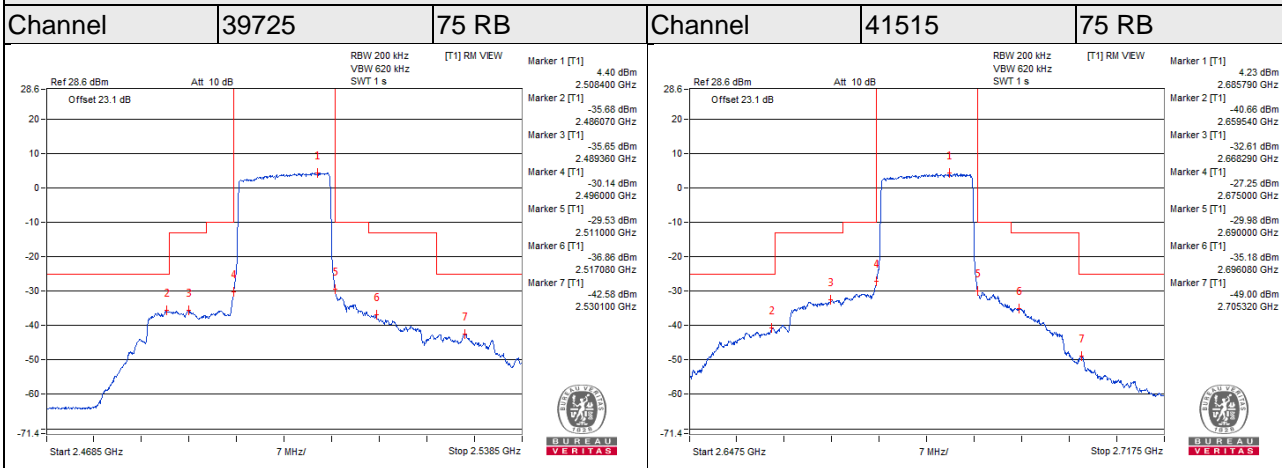

LTE Band 38

Channel Bandwidth 15MHz

Channel Bandwidth 15MHz

LTE Band 38

Channel Bandwidth 20MHz

Channel Bandwidth 20MHz

LTE CA_38C

Channel Bandwidth 15+20MHz

Channel Bandwidth 15+20MHz

LTE Band 41

Channel Bandwidth 5MHz

Channel Bandwidth 5MHz

LTE Band 41

Channel Bandwidth 10MHz

Channel Bandwidth 10MHz

LTE Band 41

Channel Bandwidth 15MHz

Channel Bandwidth 15MHz

LTE Band 41

Channel Bandwidth 20MHz

Channel Bandwidth 20MHz

LTE CA_41C

Channel Bandwidth 10+5MHz

Channel Bandwidth 10+5MHz

LTE Band 66

Channel Bandwidth 1.4MHz