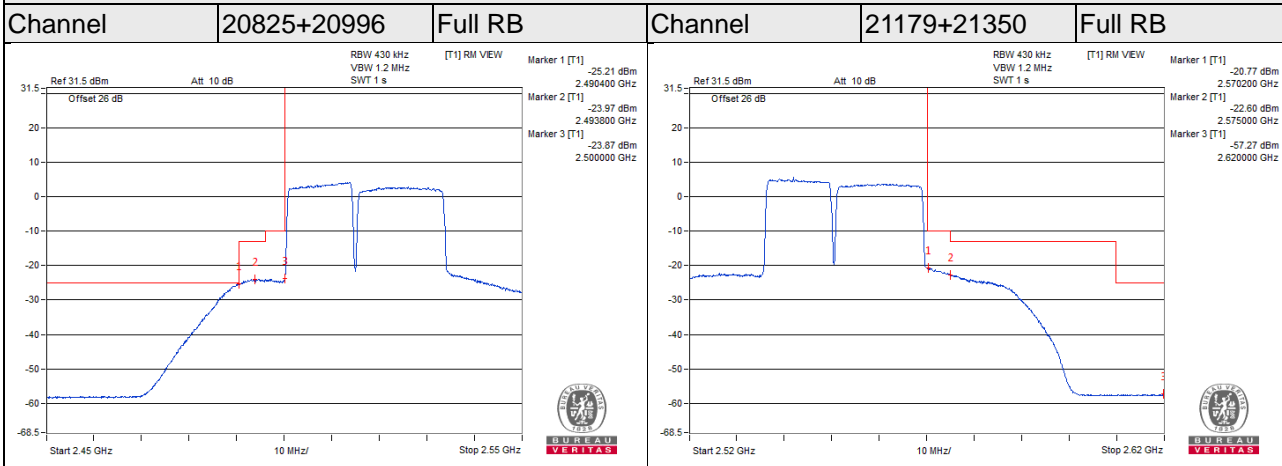

LTE Band 7

Channel Bandwidth 5MHz

Channel Bandwidth 5MHz

LTE Band 7

Channel Bandwidth 10MHz

Channel Bandwidth 10MHz

LTE Band 7

Channel Bandwidth 15MHz

Channel Bandwidth 15MHz

LTE Band 7

Channel Bandwidth 20MHz

Channel Bandwidth 20MHz

LTE CA_7C

Channel Bandwidth 15+20MHz

Channel Bandwidth 15+20MHz

LTE Band 12

Channel Bandwidth 1.4MHz

LTE Band 12

Channel Bandwidth 3MHz

Channel	23025	1 RB	Channel	23165	1 RB
---------	-------	------	---------	-------	------

Channel	23025	15 RB	Channel	23165	15 RB
---------	-------	-------	---------	-------	-------