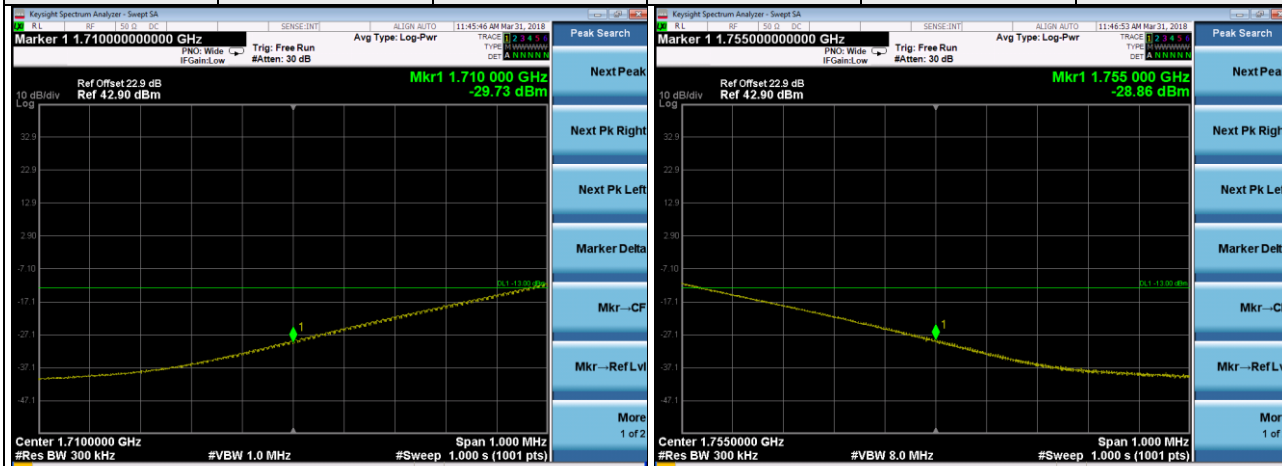

LTE Band 4

Channel Bandwidth 10MHz

LTE Band 4

Channel Bandwidth 15MHz

Channel	20025	1 RB	Channel	20325	1 RB
---------	-------	------	---------	-------	------

Channel	20025	75 RB	Channel	20325	75 RB
---------	-------	-------	---------	-------	-------

LTE Band 4

Channel Bandwidth 20MHz

Channel	20050	1 RB	Channel	20300	1 RB
---------	-------	------	---------	-------	------

Channel	20050	100 RB	Channel	20300	100 RB
---------	-------	--------	---------	-------	--------

LTE Band 7

Channel Bandwidth 5MHz

Channel Bandwidth 5MHz

LTE Band 7

Channel Bandwidth 10MHz

Channel Bandwidth 10MHz

LTE Band 7

Channel Bandwidth 15MHz