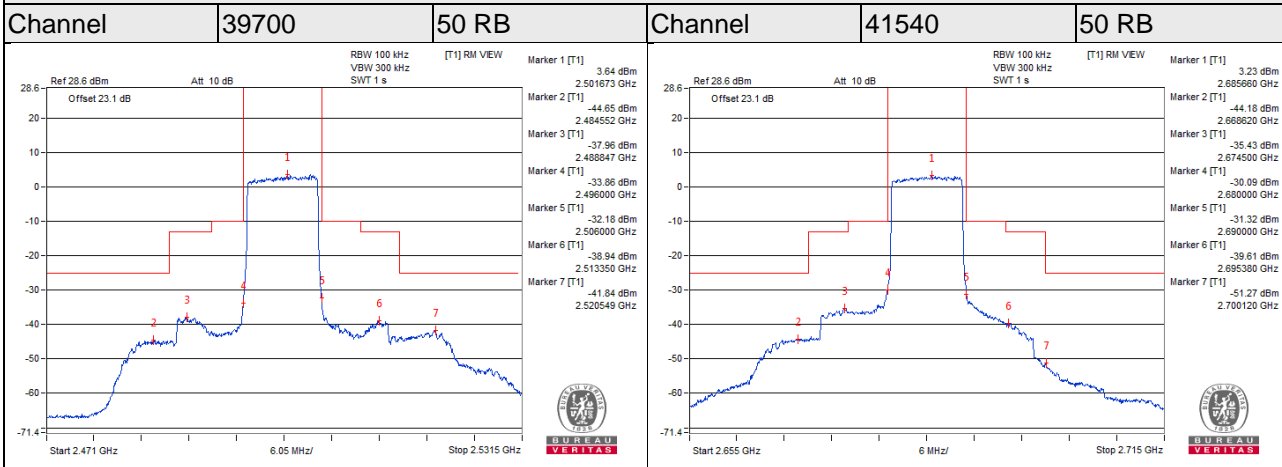

LTE Band 38

Channel Bandwidth 15MHz

Channel Bandwidth 15MHz

LTE Band 38

Channel Bandwidth 20MHz

Channel Bandwidth 20MHz

LTE CA_38C

Channel Bandwidth 15+20MHz

Channel Bandwidth 15+20MHz

LTE Band 41

Channel Bandwidth 5MHz

Channel Bandwidth 5MHz

LTE Band 41

Channel Bandwidth 10MHz

Channel Bandwidth 10MHz

LTE Band 41

Channel Bandwidth 15MHz

Channel Bandwidth 15MHz

LTE Band 41

Channel Bandwidth 20MHz

Channel Bandwidth 20MHz

LTE CA_41C

Channel Bandwidth 10+5MHz

Channel Bandwidth 10+5MHz

LTE Band 66

Channel Bandwidth 1.4MHz