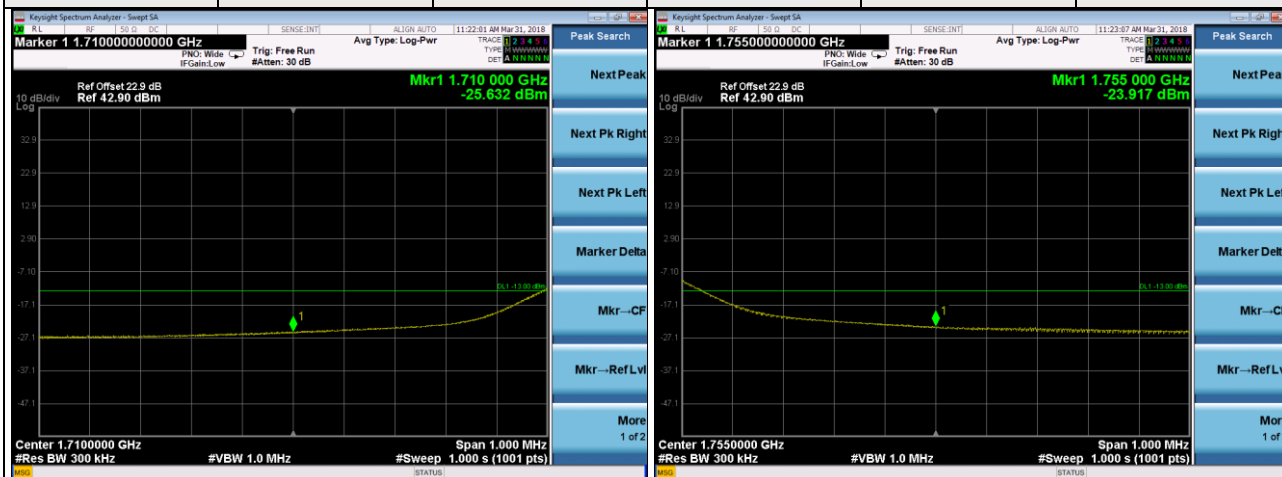

LTE Band 4

Channel Bandwidth 10MHz

LTE Band 4

Channel Bandwidth 15MHz

Channel	20025	1 RB	Channel	20325	1 RB
---------	-------	------	---------	-------	------

Channel	20025	75 RB	Channel	20325	75 RB
---------	-------	-------	---------	-------	-------

LTE Band 4

Channel Bandwidth 20MHz

Channel	20050	1 RB	Channel	20300	1 RB
---------	-------	------	---------	-------	------

Channel	20050	100 RB	Channel	20300	100 RB
---------	-------	--------	---------	-------	--------

LTE Band 7

Channel Bandwidth 5MHz

Channel Bandwidth 5MHz

LTE Band 7

Channel Bandwidth 10MHz

Channel Bandwidth 10MHz

LTE Band 7

Channel Bandwidth 15MHz