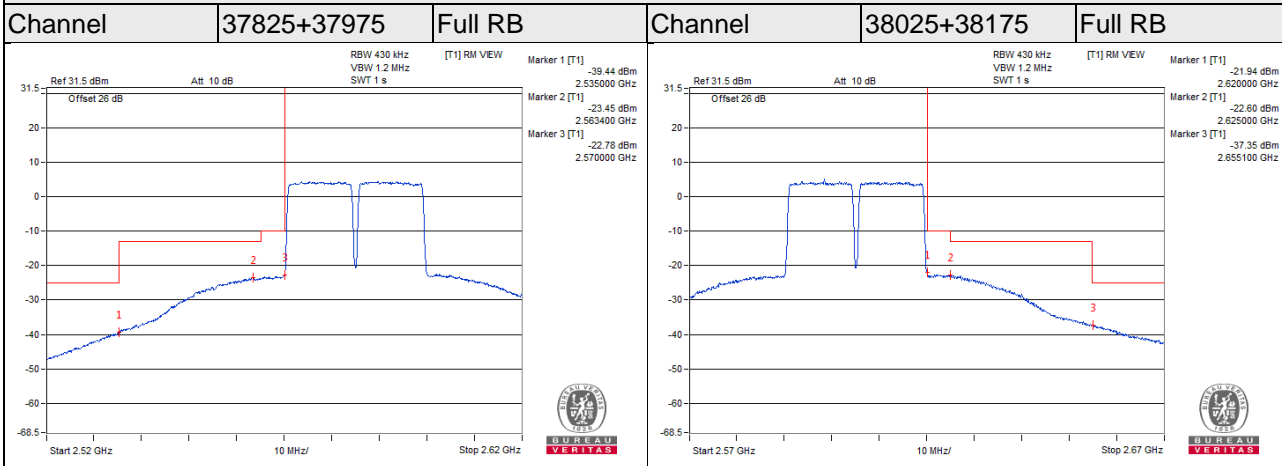

Channel Bandwidth 10MHz

Channel 27710 50 RB

LTE Band 38

Channel Bandwidth 5MHz

Channel Bandwidth 5MHz

LTE Band 38

Channel Bandwidth 10MHz

Channel Bandwidth 10MHz

LTE Band 38

Channel Bandwidth 15MHz

Channel Bandwidth 15MHz

LTE Band 38

Channel Bandwidth 20MHz

Channel Bandwidth 20MHz

LTE CA_38C

Channel Bandwidth 15+20MHz

Channel Bandwidth 15+20MHz

LTE Band 41

Channel Bandwidth 5MHz

Channel Bandwidth 5MHz

LTE Band 41

Channel Bandwidth 10MHz

Channel Bandwidth 10MHz

LTE Band 41