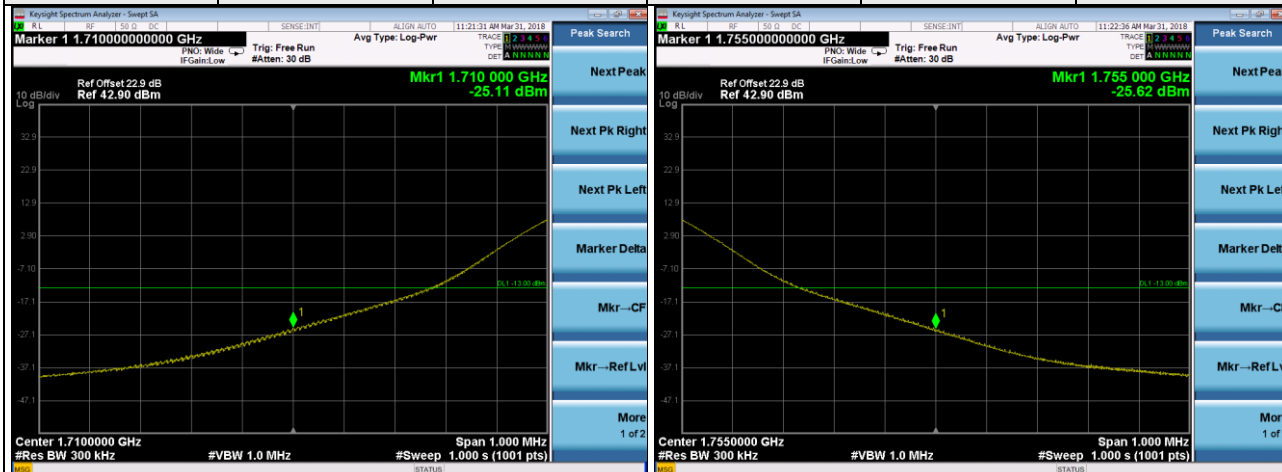

LTE Band 4

Channel Bandwidth 10MHz

LTE Band 4

Channel Bandwidth 15MHz

Channel	20025	1 RB	Channel	20325	1 RB
---------	-------	------	---------	-------	------

Channel	20025	75 RB	Channel	20325	75 RB
---------	-------	-------	---------	-------	-------

LTE Band 4

Channel Bandwidth 20MHz

Channel	20050	1 RB	Channel	20300	1 RB
---------	-------	------	---------	-------	------

Channel	20050	100 RB	Channel	20300	100 RB
---------	-------	--------	---------	-------	--------

LTE Band 7

Channel Bandwidth 5MHz

Channel Bandwidth 5MHz

LTE Band 7

Channel Bandwidth 10MHz

Channel Bandwidth 10MHz

LTE Band 7

Channel Bandwidth 15MHz