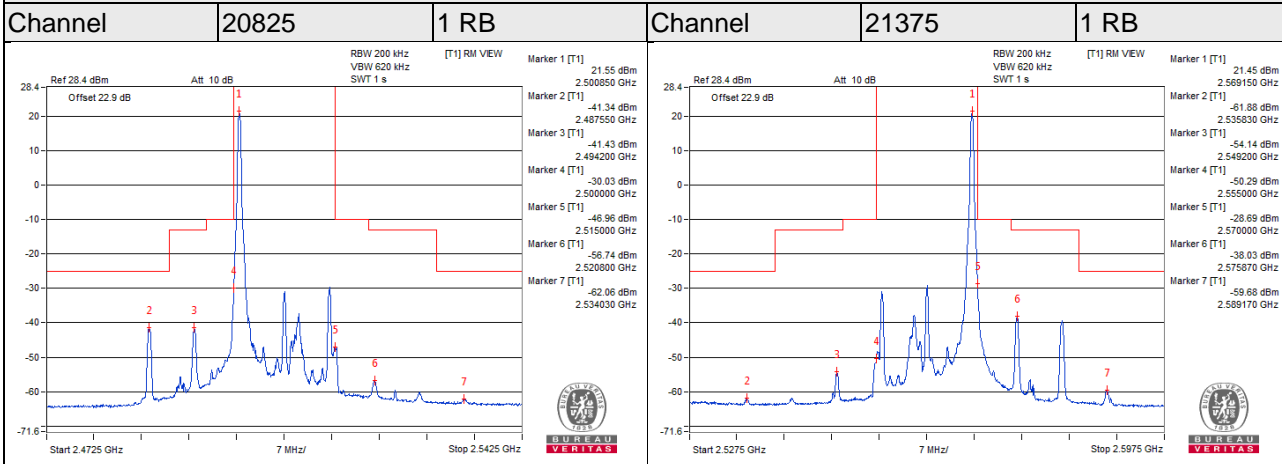

LTE Band 4

Channel Bandwidth 10MHz

LTE Band 4

Channel Bandwidth 15MHz

Channel	20025	1 RB	Channel	20325	1 RB
---------	-------	------	---------	-------	------

Channel	20025	75 RB	Channel	20325	75 RB
---------	-------	-------	---------	-------	-------

LTE Band 4

Channel Bandwidth 20MHz

Channel	20050	1 RB	Channel	20300	1 RB
---------	-------	------	---------	-------	------

Channel	20050	100 RB	Channel	20300	100 RB
---------	-------	--------	---------	-------	--------

LTE Band 7

Channel Bandwidth 5MHz

Channel Bandwidth 5MHz

LTE Band 7

Channel Bandwidth 10MHz

Channel Bandwidth 10MHz

LTE Band 7

Channel Bandwidth 15MHz

Channel Bandwidth 15MHz

LTE Band 7

Channel Bandwidth 20MHz

Channel Bandwidth 20MHz

LTE CA_7C

Channel Bandwidth 15+20MHz

Channel Bandwidth 15+20MHz

LTE Band 12