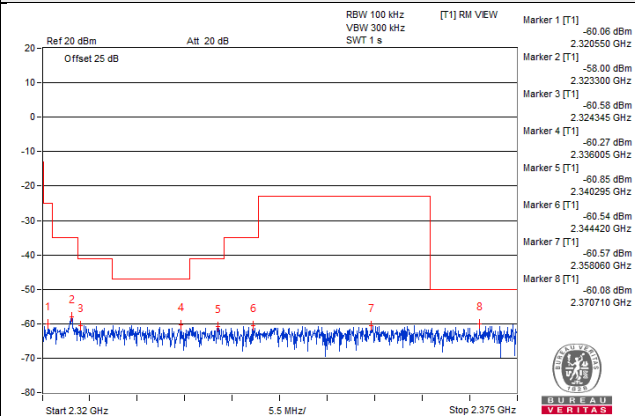

LTE Band 17

Channel Bandwidth 10MHz

Channel	23780	1 RB	Channel	23800	1 RB
---------	-------	------	---------	-------	------

Channel	23780	50 RB	Channel	23800	50 RB
---------	-------	-------	---------	-------	-------

LTE Band 30

Channel Bandwidth 5MHz

Channel Bandwidth 5MHz

Channel **27685** | **25 RB**

Channel **27735** | **25 RB**

LTE Band 30

Channel Bandwidth 10MHz

Channel 27710 1 RB

Channel Bandwidth 10MHz

Channel 27710 50 RB

LTE Band 38

Channel Bandwidth 5MHz

Channel Bandwidth 5MHz

LTE Band 38

Channel Bandwidth 10MHz

Channel Bandwidth 10MHz

LTE Band 38

Channel Bandwidth 15MHz

Channel Bandwidth 15MHz

LTE Band 38

Channel Bandwidth 20MHz

Channel Bandwidth 20MHz

LTE CA_38C

Channel Bandwidth 15+20MHz