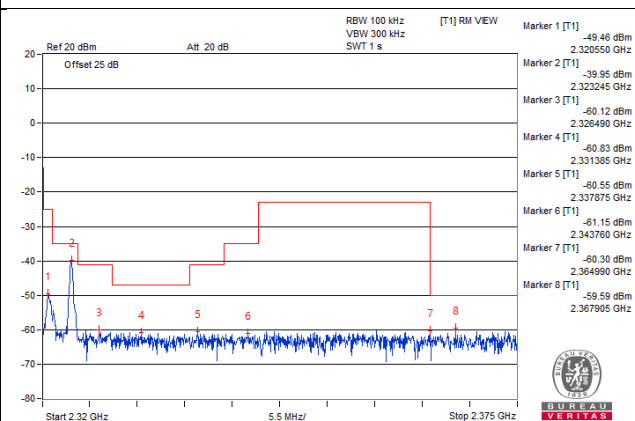

LTE Band 17

Channel Bandwidth 10MHz

Channel	23780	1 RB	Channel	23800	1 RB
---------	-------	------	---------	-------	------

Channel	23780	50 RB	Channel	23800	50 RB
---------	-------	-------	---------	-------	-------

LTE Band 30

Channel Bandwidth 5MHz

Channel Bandwidth 5MHz

Channel **27685** | **25 RB**

Channel **27735** | **25 RB**

LTE Band 30

Channel Bandwidth 10MHz

Channel 27710 1 RB

Channel Bandwidth 10MHz

Channel 27710 50 RB

LTE Band 38

Channel Bandwidth 5MHz

Channel Bandwidth 5MHz

LTE Band 38

Channel Bandwidth 10MHz

Channel Bandwidth 10MHz

LTE Band 38

Channel Bandwidth 15MHz

Channel Bandwidth 15MHz

LTE Band 38

Channel Bandwidth 20MHz

Channel Bandwidth 20MHz

LTE CA_38C

Channel Bandwidth 15+20MHz