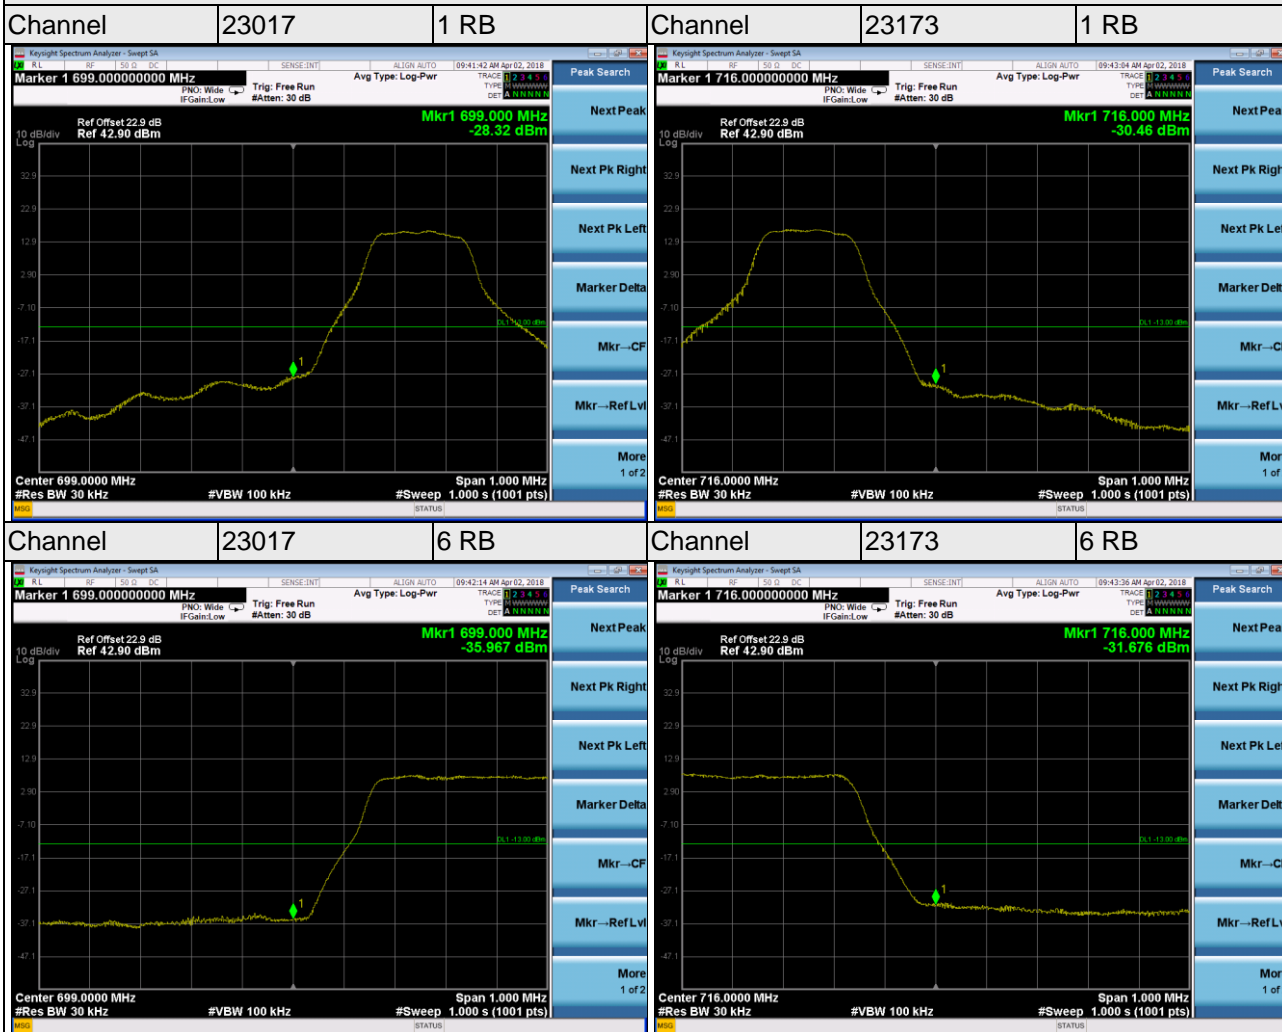

LTE Band 4

Channel Bandwidth 20MHz

Channel	20050	1 RB	Channel	20300	1 RB
---------	-------	------	---------	-------	------

Channel	20050	100 RB	Channel	20300	100 RB
---------	-------	--------	---------	-------	--------

LTE Band 7

Channel Bandwidth 5MHz

Channel Bandwidth 5MHz

LTE Band 7

Channel Bandwidth 10MHz

Channel Bandwidth 10MHz

LTE Band 7

Channel Bandwidth 15MHz

Channel Bandwidth 15MHz

LTE Band 7

Channel Bandwidth 20MHz

Channel Bandwidth 20MHz

LTE CA_7C

Channel Bandwidth 15+20MHz

Channel Bandwidth 15+20MHz

LTE Band 12

Channel Bandwidth 1.4MHz

LTE Band 12

Channel Bandwidth 3MHz

Channel	23025	1 RB	Channel	23165	1 RB
---------	-------	------	---------	-------	------

Channel	23025	15 RB	Channel	23165	15 RB
---------	-------	-------	---------	-------	-------