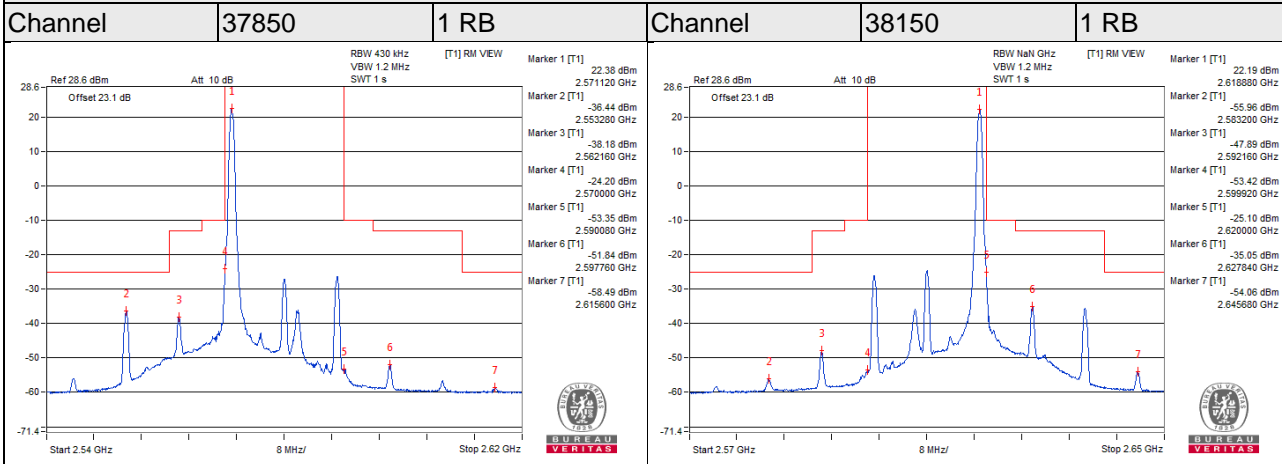

Channel Bandwidth 10MHz

Channel 27710 50 RB

LTE Band 38

Channel Bandwidth 5MHz

Channel Bandwidth 5MHz

LTE Band 38

Channel Bandwidth 10MHz

Channel Bandwidth 10MHz

LTE Band 38

Channel Bandwidth 15MHz

Channel Bandwidth 15MHz

LTE Band 38

Channel Bandwidth 20MHz

Channel Bandwidth 20MHz

LTE CA_38C

Channel Bandwidth 15+20MHz

Channel Bandwidth 15+20MHz

LTE Band 41

Channel Bandwidth 5MHz

Channel Bandwidth 5MHz

LTE Band 41

Channel Bandwidth 10MHz

Channel Bandwidth 10MHz

LTE Band 41

LTE Band 66

Channel Bandwidth 1.4MHz