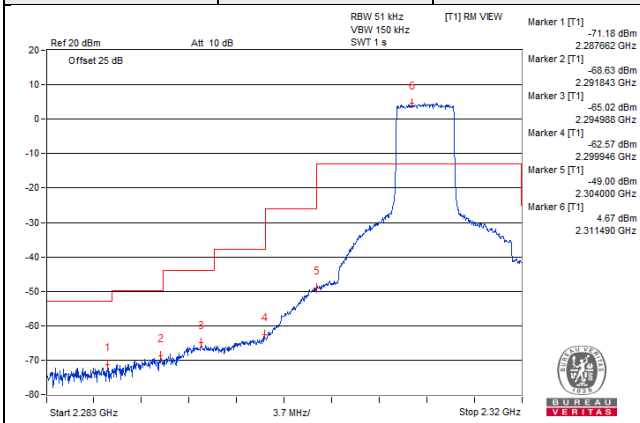

LTE Band 17

Channel Bandwidth 10MHz

Channel	23780	1 RB	Channel	23800	1 RB
---------	-------	------	---------	-------	------

Channel	23780	50 RB	Channel	23800	50 RB
---------	-------	-------	---------	-------	-------

LTE Band 30

Channel Bandwidth 5MHz

Channel Bandwidth 5MHz

Channel **27685** | **25 RB**

Channel **27735** | **25 RB**

LTE Band 30

Channel Bandwidth 10MHz

Channel 27710 1 RB

Channel Bandwidth 10MHz

Channel 27710 50 RB

LTE Band 38

Channel Bandwidth 5MHz

Channel Bandwidth 5MHz

LTE Band 38

Channel Bandwidth 10MHz

Channel Bandwidth 10MHz

LTE Band 38

Channel Bandwidth 15MHz

Channel Bandwidth 15MHz

LTE Band 38

Channel Bandwidth 20MHz

Channel Bandwidth 20MHz

LTE CA_38C

Channel Bandwidth 15+20MHz