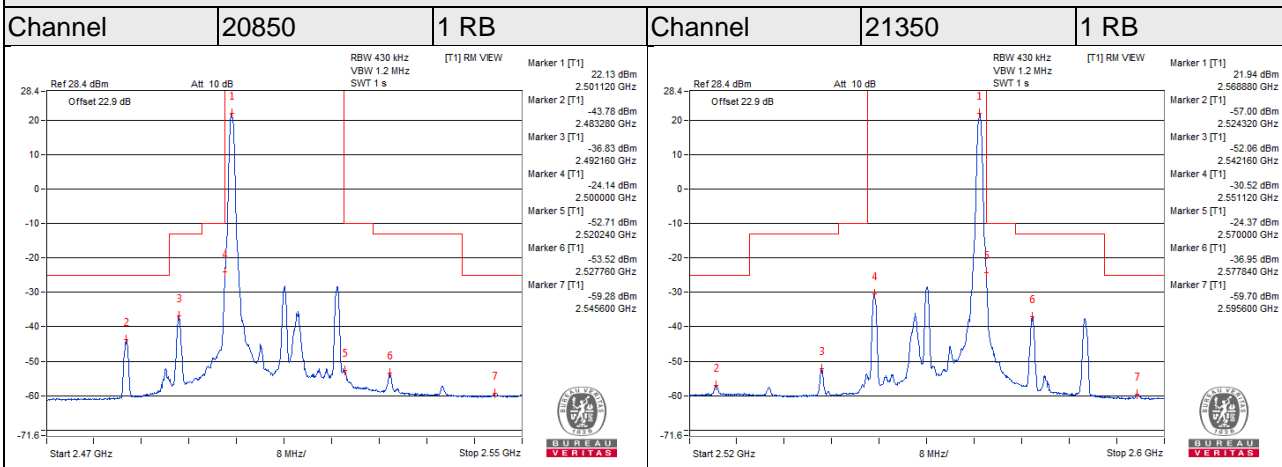

LTE Band 4

Channel Bandwidth 20MHz

Channel	20050	1 RB	Channel	20300	1 RB
---------	-------	------	---------	-------	------

Channel	20050	100 RB	Channel	20300	100 RB
---------	-------	--------	---------	-------	--------

LTE Band 7

Channel Bandwidth 5MHz

Channel Bandwidth 5MHz

LTE Band 7

Channel Bandwidth 10MHz

Channel Bandwidth 10MHz

LTE Band 7

Channel Bandwidth 15MHz

Channel Bandwidth 15MHz

LTE Band 7

Channel Bandwidth 20MHz

Channel Bandwidth 20MHz

LTE CA_7C

Channel Bandwidth 15+20MHz

Channel Bandwidth 15+20MHz

LTE Band 12