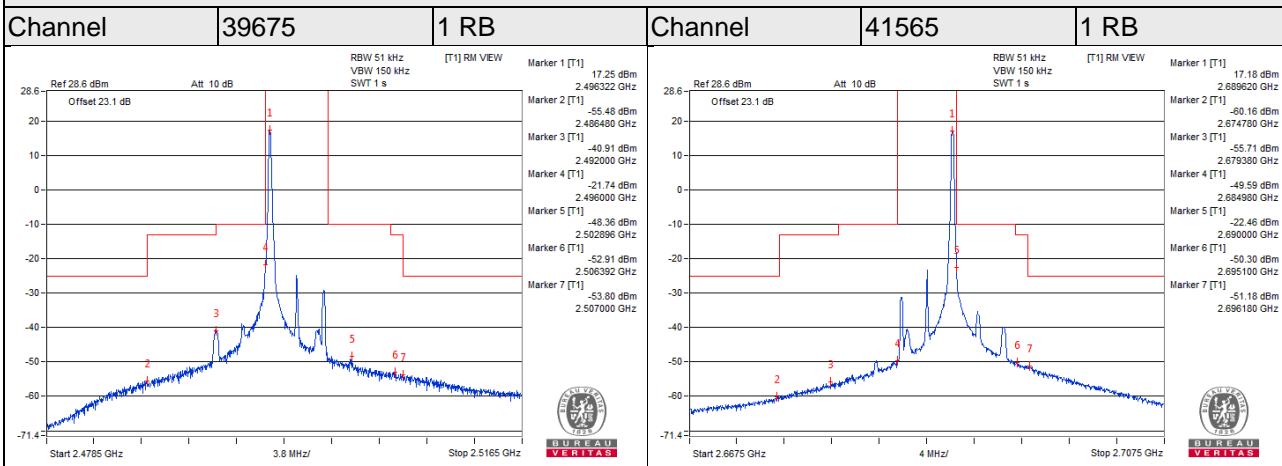

Channel Bandwidth 10MHz

Channel 27710 50 RB

LTE Band 38

Channel Bandwidth 5MHz

Channel Bandwidth 5MHz

LTE Band 38

Channel Bandwidth 10MHz

Channel Bandwidth 10MHz

LTE Band 38

Channel Bandwidth 15MHz

Channel Bandwidth 15MHz

LTE Band 38

Channel Bandwidth 20MHz

Channel Bandwidth 20MHz

LTE CA_38C

Channel Bandwidth 15+20MHz

Channel Bandwidth 15+20MHz

LTE Band 41

Channel Bandwidth 5MHz

Channel Bandwidth 5MHz

LTE Band 41

Channel Bandwidth 10MHz

Channel Bandwidth 10MHz

LTE Band 41

LTE Band 66

Channel Bandwidth 1.4MHz