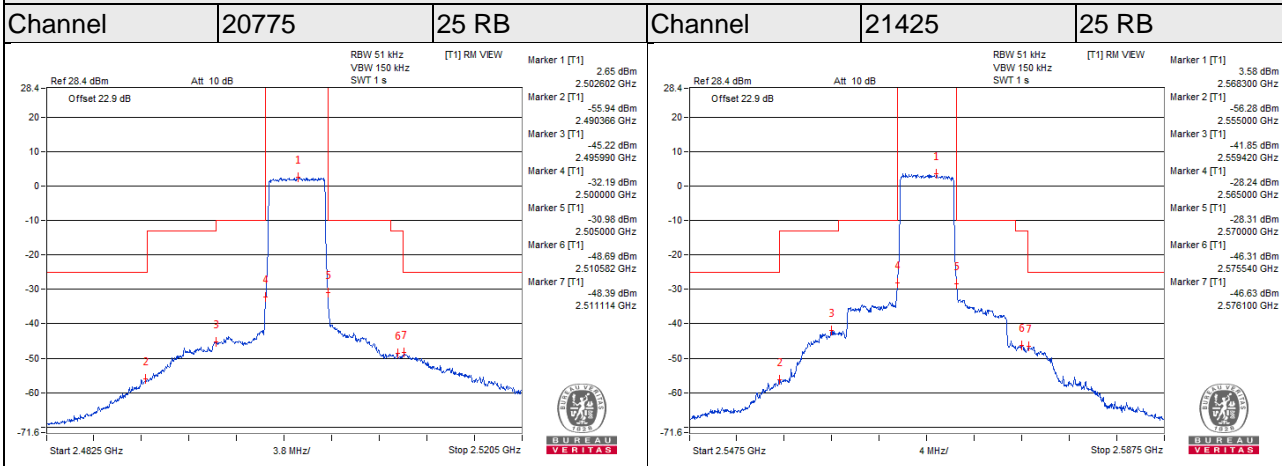

LTE Band 4

Channel Bandwidth 10MHz

LTE Band 4

Channel Bandwidth 15MHz

Channel	20025	1 RB	Channel	20325	1 RB
---------	-------	------	---------	-------	------

Channel	20025	75 RB	Channel	20325	75 RB
---------	-------	-------	---------	-------	-------

LTE Band 4

Channel Bandwidth 20MHz

Channel	20050	1 RB	Channel	20300	1 RB
---------	-------	------	---------	-------	------

Channel	20050	100 RB	Channel	20300	100 RB
---------	-------	--------	---------	-------	--------

LTE Band 7

Channel Bandwidth 5MHz

Channel Bandwidth 5MHz

LTE Band 7

Channel Bandwidth 10MHz

Channel Bandwidth 10MHz

LTE Band 7

Channel Bandwidth 15MHz

Channel Bandwidth 15MHz

LTE Band 7

Channel Bandwidth 20MHz

Channel Bandwidth 20MHz

LTE CA_7C

Channel Bandwidth 15+20MHz

Channel Bandwidth 15+20MHz

LTE Band 12