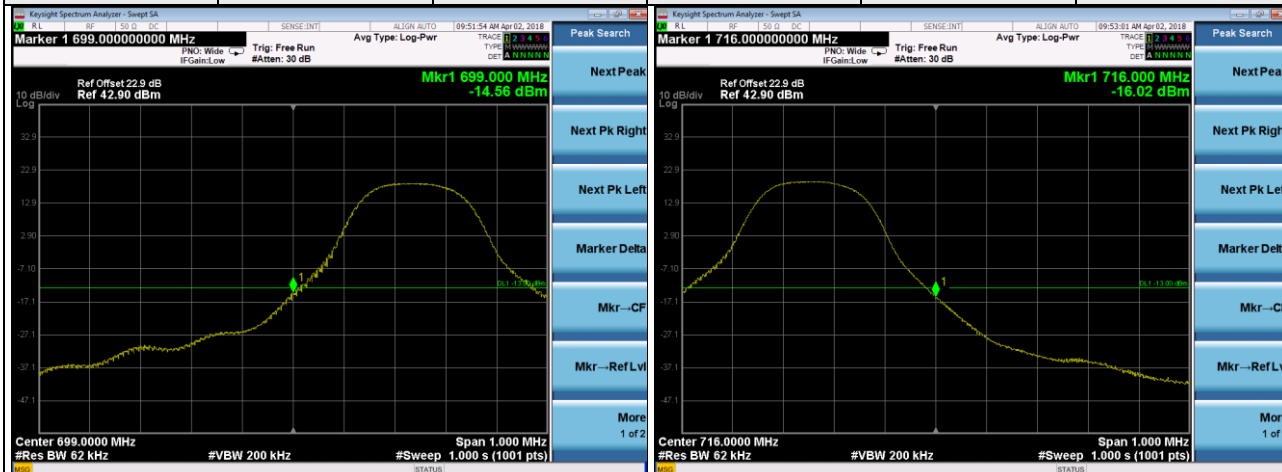

LTE Band 12

Channel Bandwidth 3MHz

Channel	23025	1 RB	Channel	23165	1 RB