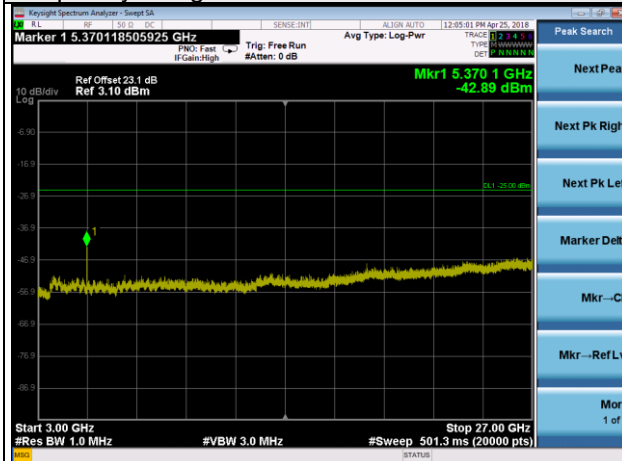

Frequency Range : 3GHz~27GHz