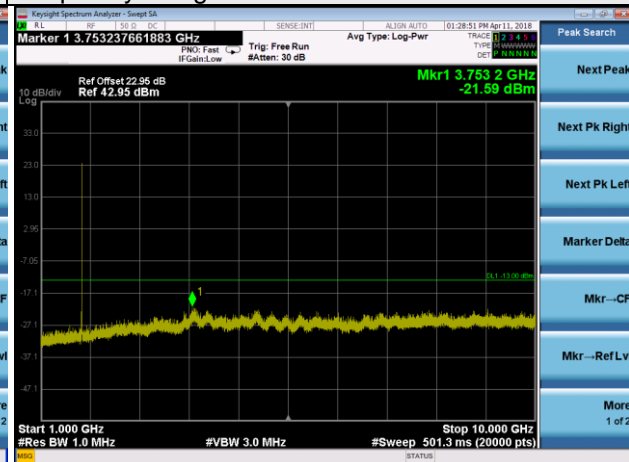

Frequency Range : 1GHz~3GHz

Frequency Range : 3GHz~27GHz

LTE CA_41C Channel Band width: 10+5MHz

Channel 40620+40692

Frequency Range : 9kHz~1GHz

Frequency Range : 1GHz~10GHz

Frequency Range : 10GHz~26.5GHz

LTE Band 66 Channel Band width: 1.4MHz

Channel 131979

Frequency Range : 9kHz~1GHz

Frequency Range : 1GHz ~10GHz

Frequency Range : 10GHz~26.5GHz

LTE Band 66 Channel Band width: 1.4MHz

Channel 132322

Frequency Range : 9kHz~1GHz

Frequency Range : 1GHz ~10GHz

Frequency Range : 10GHz~26.5GHz

LTE Band 66 Channel Band width: 1.4MHz

Channel 132665

Frequency Range : 9kHz~1GHz

Frequency Range : 1GHz ~10GHz

Frequency Range : 10GHz~26.5GHz