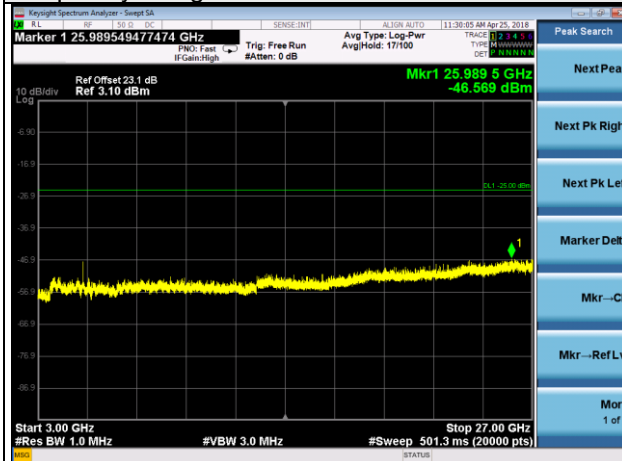

Channel 39675

Frequency Range : 9kHz~1GHz

Frequency Range : 3GHz~27GHz

LTE Band 41 Channel Band width: 5MHz

Channel 40620

Frequency Range : 9kHz~1GHz

Frequency Range : 1GHz~3GHz

Frequency Range : 3GHz~27GHz