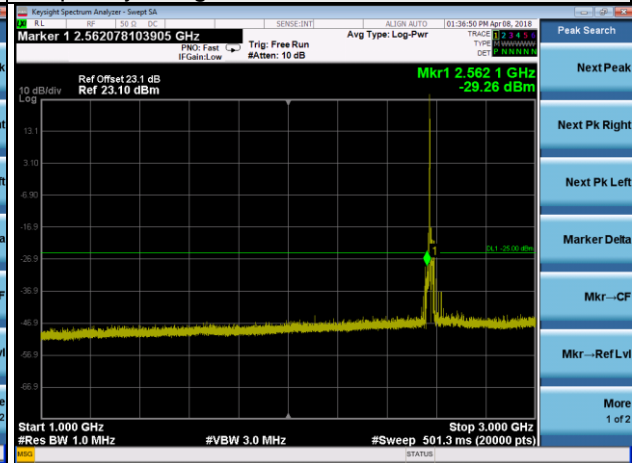

Frequency Range : 1GHz~3GHz

Frequency Range : 3GHz~27GHz

LTE Band 38 Channel Band width: 20MHz

Channel 37850

Frequency Range : 9kHz~1GHz

Frequency Range : 1GHz~3GHz

Frequency Range : 3GHz~27GHz

LTE Band 38 Channel Band width: 20MHz

Channel 38000

Frequency Range : 9kHz~1GHz

Frequency Range : 1GHz~3GHz

Frequency Range : 3GHz~27GHz

LTE Band 38 Channel Band width: 20MHz

Channel 38150

Frequency Range : 9kHz~1GHz

Frequency Range : 1GHz~3GHz