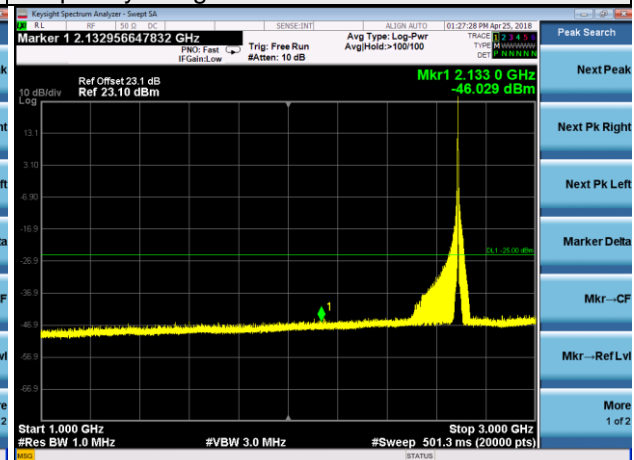

LTE Band 41 Channel Band width: 5MHz

Channel 41565

Frequency Range : 9kHz~1GHz

Frequency Range : 1GHz~3GHz