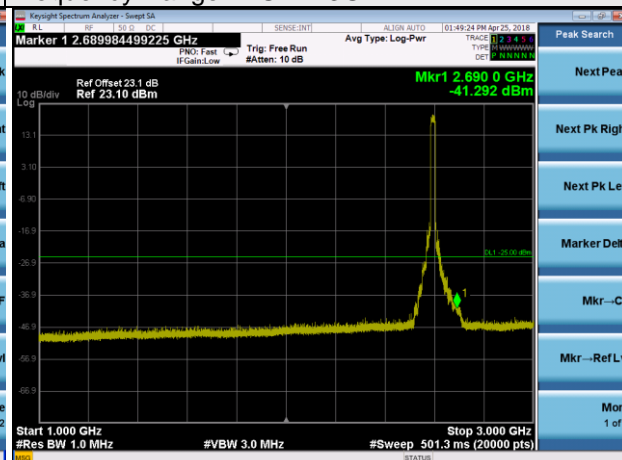

Frequency Range : 9kHz~1GHz

Frequency Range : 1GHz~3GHz

Frequency Range : 3GHz~27GHz

LTE Band 41 Channel Band width: 20MHz

Channel 39750

Frequency Range : 9kHz~1GHz

Frequency Range : 1GHz~3GHz

Frequency Range : 3GHz~27GHz

LTE Band 41 Channel Band width: 20MHz

Channel 40620

Frequency Range : 9kHz~1GHz

Frequency Range : 1GHz~3GHz

Frequency Range : 3GHz~27GHz

LTE Band 41 Channel Band width: 20MHz

Channel 41490

Frequency Range : 9kHz~1GHz