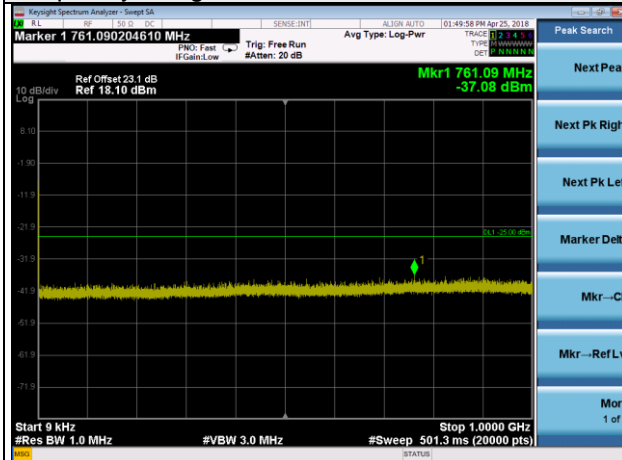

Frequency Range : 9kHz~1GHz

Frequency Range : 1GHz~3GHz

Frequency Range : 3GHz~27GHz

LTE Band 41 Channel Band width: 20MHz

Channel 39750

Frequency Range : 9kHz~1GHz

Frequency Range : 1GHz~3GHz

Frequency Range : 3GHz~27GHz

LTE Band 41 Channel Band width: 20MHz

Channel 40620

Frequency Range : 9kHz~1GHz

Frequency Range : 1GHz~3GHz

Frequency Range : 3GHz~27GHz

LTE Band 41 Channel Band width: 20MHz

Channel 41490

Frequency Range : 9kHz~1GHz