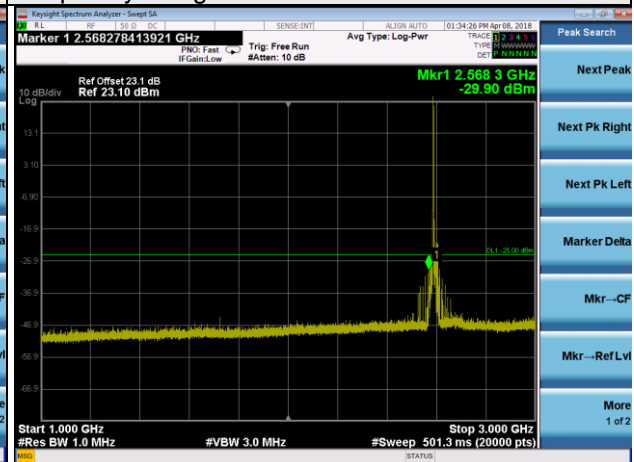

Frequency Range : 1GHz~3GHz

Frequency Range : 3GHz~27GHz

LTE Band 38 Channel Band width: 20MHz

Channel 37850

Frequency Range : 9kHz~1GHz

Frequency Range : 1GHz~3GHz

Frequency Range : 3GHz~27GHz

LTE Band 38 Channel Band width: 20MHz

Channel 38000

Frequency Range : 9kHz~1GHz

Frequency Range : 1GHz~3GHz

Frequency Range : 3GHz~27GHz

LTE Band 38 Channel Band width: 20MHz

Channel 38150

Frequency Range : 9kHz~1GHz

Frequency Range : 1GHz~3GHz