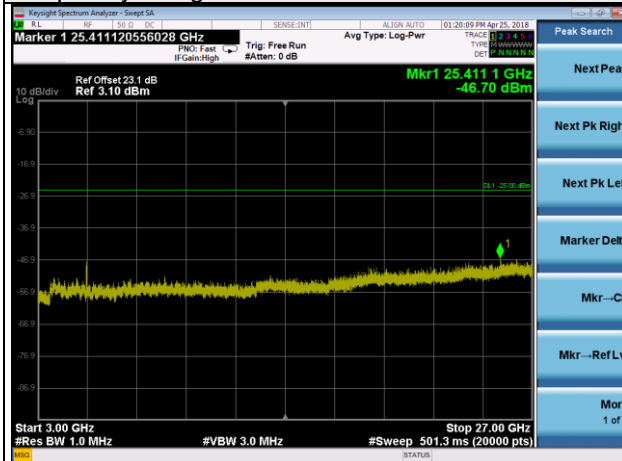

LTE Band 41 Channel Band width: 20MHz

Channel 40620

Frequency Range : 9kHz~1GHz

Frequency Range : 1GHz~3GHz

Frequency Range : 3GHz~27GHz

LTE Band 41 Channel Band width: 20MHz

Channel 41490

Frequency Range : 9kHz~1GHz

Frequency Range : 1GHz~3GHz

Frequency Range : 3GHz~27GHz

LTE CA_41C Channel Band width: 10+5MHz

Channel 40620+40692

Frequency Range : 9kHz~1GHz

Frequency Range : 1GHz~10GHz

Frequency Range : 10GHz~26.5GHz

LTE Band 66 Channel Band width: 1.4MHz