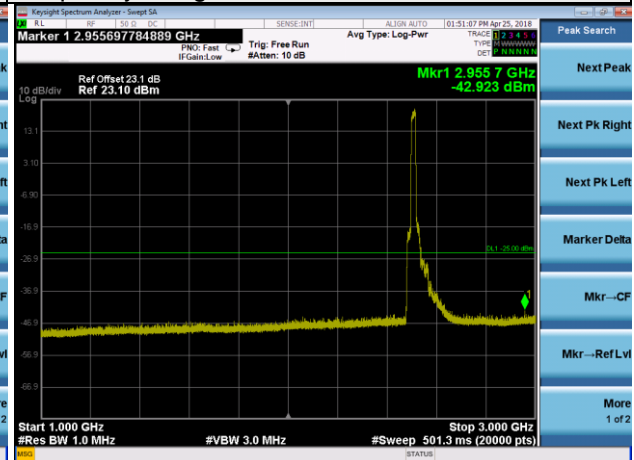

Frequency Range : 9kHz~1GHz

Frequency Range : 1GHz~3GHz

Frequency Range : 3GHz~27GHz

LTE Band 41 Channel Band width: 20MHz

Channel 39750

Frequency Range : 9kHz~1GHz

Frequency Range : 1GHz~3GHz

Frequency Range : 3GHz~27GHz

LTE Band 41 Channel Band width: 20MHz

Channel 40620

Frequency Range : 9kHz~1GHz

Frequency Range : 1GHz~3GHz

Frequency Range : 3GHz~27GHz

LTE Band 41 Channel Band width: 20MHz

Channel 41490

Frequency Range : 9kHz~1GHz