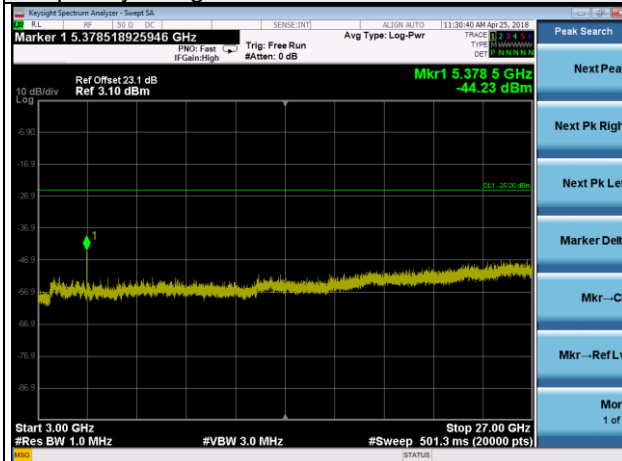

LTE Band 41 Channel Band width: 5MHz

Channel 41565

Frequency Range : 9kHz~1GHz

Frequency Range : 1GHz~3GHz

Frequency Range : 3GHz~27GHz

LTE Band 41 Channel Band width: 10MHz

Channel 39700

Frequency Range : 9kHz~1GHz