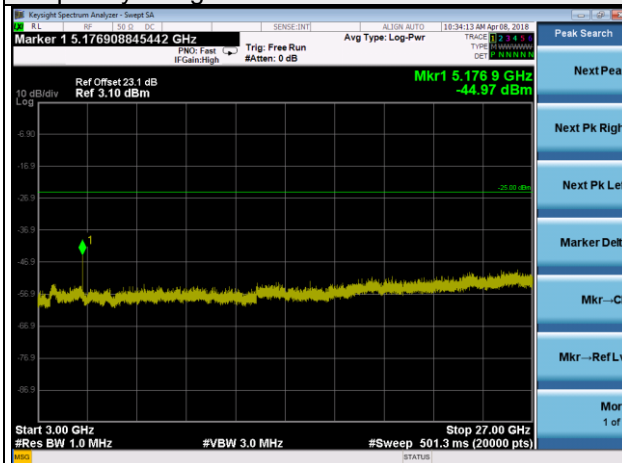

LTE Band 38 Channel Band width: 15MHz

Channel 38000

Frequency Range : 9kHz~1GHz

Frequency Range : 1GHz~3GHz

Frequency Range : 3GHz~27GHz

LTE Band 38 Channel Band width: 15MHz

Channel 38175

Frequency Range : 9kHz~1GHz

Frequency Range : 1GHz~3GHz

Frequency Range : 3GHz~27GHz

LTE Band 38 Channel Band width: 20MHz

Channel 37850

Frequency Range : 9kHz~1GHz

Frequency Range : 1GHz~3GHz

Frequency Range : 3GHz~27GHz

LTE Band 38 Channel Band width: 20MHz