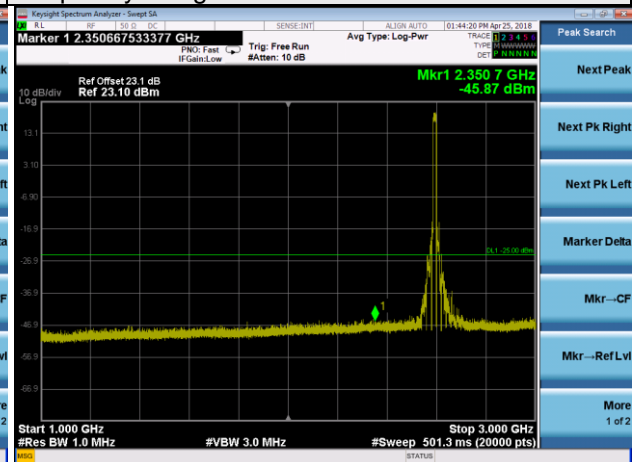

Frequency Range : 3GHz~27GHz

LTE Band 41 Channel Band width: 15MHz

Channel 40620

Frequency Range : 9kHz~1GHz

Frequency Range : 1GHz~3GHz

Frequency Range : 3GHz~27GHz

LTE Band 41 Channel Band width: 15MHz

Channel 41515