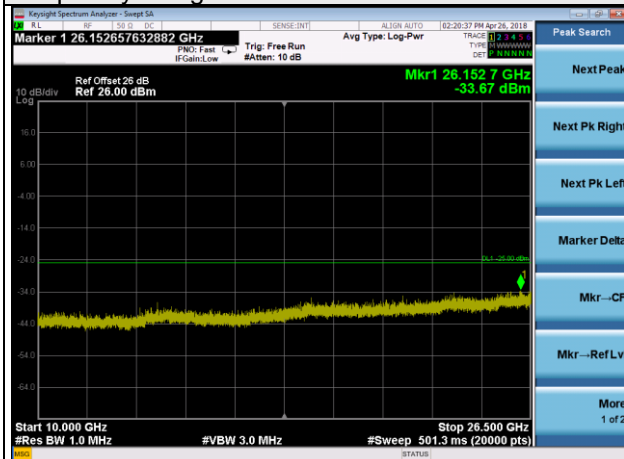

LTE Band 41 Channel Band width: 20MHz

Channel 40620

Frequency Range : 9kHz~1GHz

Frequency Range : 1GHz~3GHz

Frequency Range : 3GHz~27GHz

LTE Band 41 Channel Band width: 20MHz

Channel 41490

Frequency Range : 9kHz~1GHz

Frequency Range : 1GHz~3GHz

Frequency Range : 3GHz~27GHz

LTE CA_41C Channel Band width: 10+5MHz

Channel 40620+40692

Frequency Range : 9kHz~1GHz

Frequency Range : 1GHz~10GHz

Frequency Range : 10GHz~26.5GHz

LTE Band 66 Channel Band width: 1.4MHz

Channel 131979

Frequency Range : 9kHz~1GHz

Frequency Range : 1GHz ~10GHz

Frequency Range : 10GHz~26.5GHz

LTE Band 66 Channel Band width: 1.4MHz

Channel 132322

Frequency Range : 9kHz~1GHz

Frequency Range : 1GHz ~10GHz