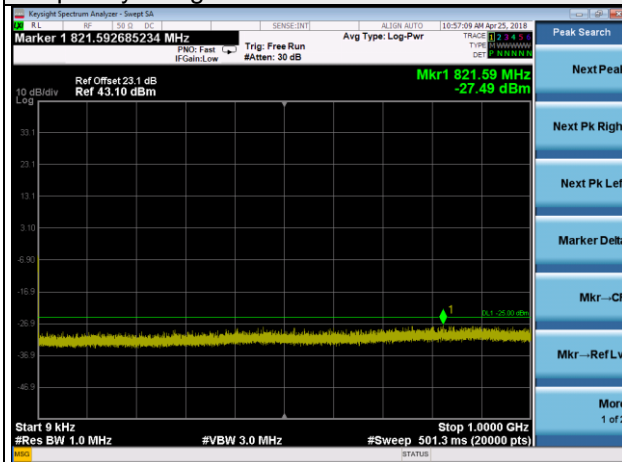

LTE Band 38 Channel Band width: 15MHz

Channel 38000

Frequency Range : 9kHz~1GHz

Frequency Range : 1GHz~3GHz

Frequency Range : 3GHz~27GHz

LTE Band 38 Channel Band width: 15MHz

Channel 38175

Frequency Range : 9kHz~1GHz

Frequency Range : 1GHz~3GHz

Frequency Range : 3GHz~27GHz

LTE Band 38 Channel Band width: 20MHz

Channel 37850

Frequency Range : 9kHz~1GHz

Frequency Range : 1GHz~3GHz

Frequency Range : 3GHz~27GHz

LTE Band 38 Channel Band width: 20MHz