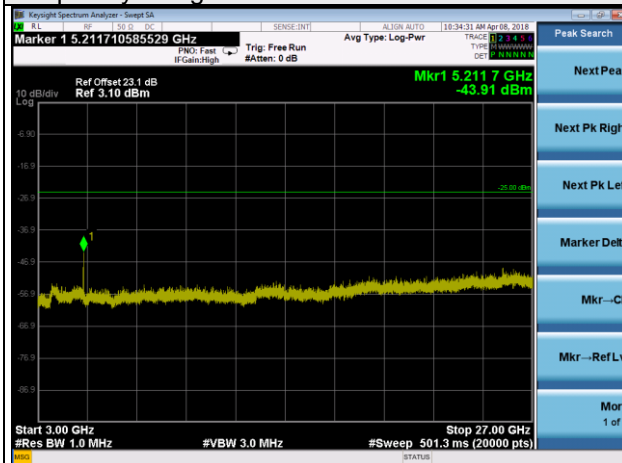

LTE Band 38 Channel Band width: 15MHz

Channel 38000

Frequency Range : 9kHz~1GHz

Frequency Range : 1GHz~3GHz

Frequency Range : 3GHz~27GHz

LTE Band 38 Channel Band width: 15MHz

Channel 38175

Frequency Range : 9kHz~1GHz

Frequency Range : 1GHz~3GHz

Frequency Range : 3GHz~27GHz

LTE Band 38 Channel Band width: 20MHz

Channel 37850

Frequency Range : 9kHz~1GHz

Frequency Range : 1GHz~3GHz

Frequency Range : 3GHz~27GHz

LTE Band 38 Channel Band width: 20MHz