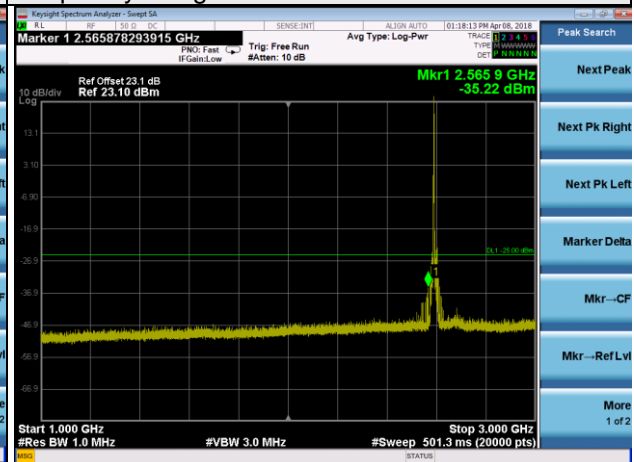

LTE Band 38 Channel Band width: 15MHz

Channel 38000

Frequency Range : 9kHz~1GHz

Frequency Range : 1GHz~3GHz

Frequency Range : 3GHz~27GHz

LTE Band 38 Channel Band width: 15MHz

Channel 38175

Frequency Range : 9kHz~1GHz

Frequency Range : 1GHz~3GHz

Frequency Range : 3GHz~27GHz

LTE Band 38 Channel Band width: 20MHz

Channel 37850

Frequency Range : 9kHz~1GHz

Frequency Range : 1GHz~3GHz

Frequency Range : 3GHz~27GHz

LTE Band 38 Channel Band width: 20MHz