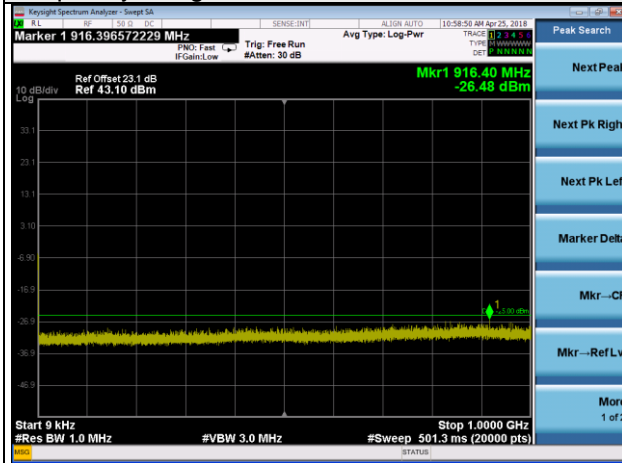

Frequency Range : 1GHz~3GHz

Frequency Range : 3GHz~27GHz

LTE Band 38 Channel Band width: 20MHz

Channel 37850

Frequency Range : 9kHz~1GHz

Frequency Range : 1GHz~3GHz

Frequency Range : 3GHz~27GHz

LTE Band 38 Channel Band width: 20MHz

Channel 38000

Frequency Range : 9kHz~1GHz

Frequency Range : 1GHz~3GHz

Frequency Range : 3GHz~27GHz

LTE Band 38 Channel Band width: 20MHz

Channel 38150

Frequency Range : 9kHz~1GHz

Frequency Range : 1GHz~3GHz