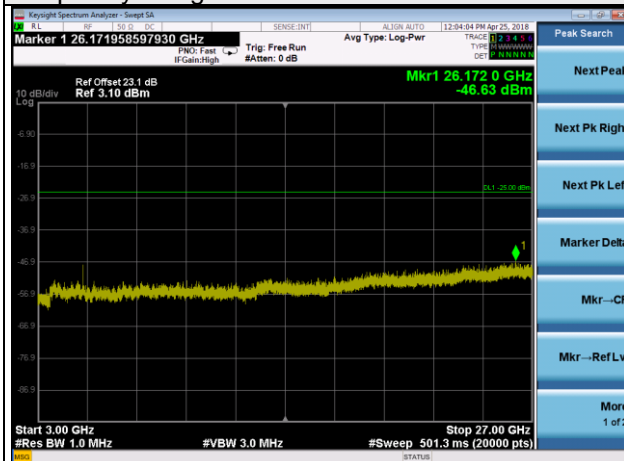

Frequency Range : 1GHz~3GHz

Frequency Range : 3GHz~27GHz

LTE Band 41 Channel Band width: 10MHz

Channel 40620

Frequency Range : 9kHz~1GHz

Frequency Range : 1GHz~3GHz

Frequency Range : 3GHz~27GHz

LTE Band 41 Channel Band width: 10MHz