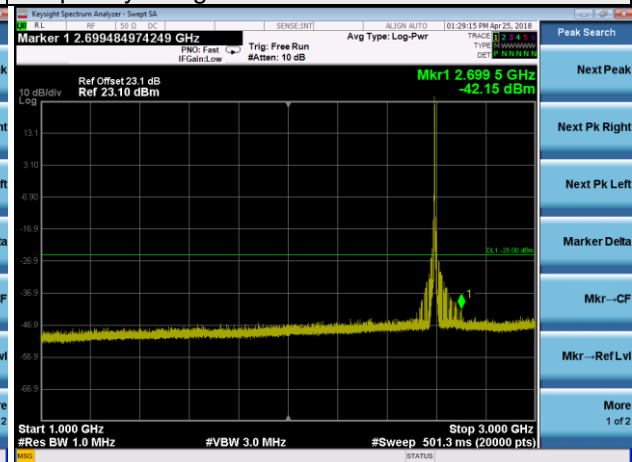

Channel 39675

Frequency Range : 9kHz~1GHz

Frequency Range : 3GHz~27GHz

LTE Band 41 Channel Band width: 5MHz

Channel 40620

Frequency Range : 9kHz~1GHz

Frequency Range : 1GHz~3GHz

Frequency Range : 3GHz~27GHz