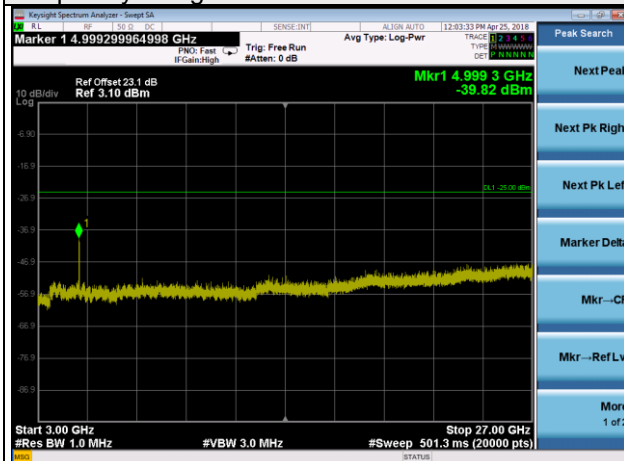

Frequency Range : 3GHz~27GHz