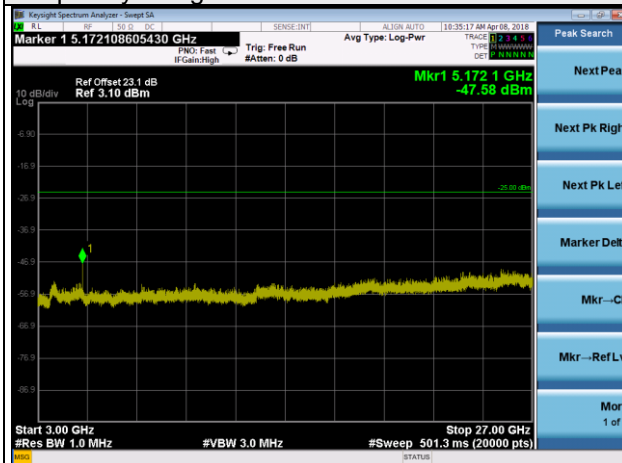

Frequency Range : 1GHz~3GHz

Frequency Range : 3GHz~27GHz

LTE Band 38 Channel Band width: 20MHz

Channel 37850

Frequency Range : 9kHz~1GHz

Frequency Range : 1GHz~3GHz

Frequency Range : 3GHz~27GHz

LTE Band 38 Channel Band width: 20MHz

Channel 38000

Frequency Range : 9kHz~1GHz

Frequency Range : 1GHz~3GHz

Frequency Range : 3GHz~27GHz

LTE Band 38 Channel Band width: 20MHz

Channel 38150

Frequency Range : 9kHz~1GHz

Frequency Range : 1GHz~3GHz