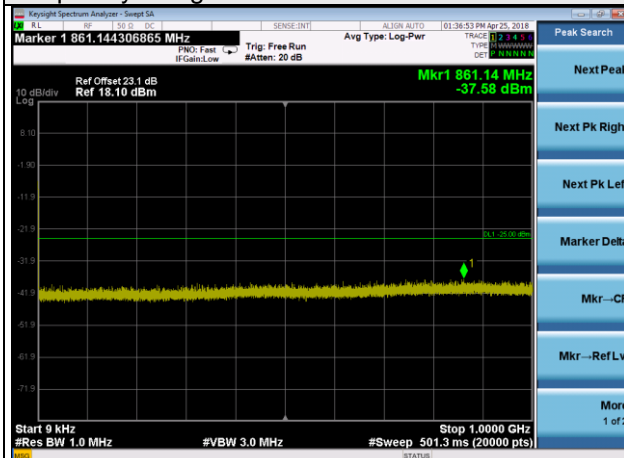

LTE Band 41 Channel Band width: 10MHz

Channel 39700

Frequency Range : 9kHz~1GHz

Frequency Range : 1GHz~3GHz