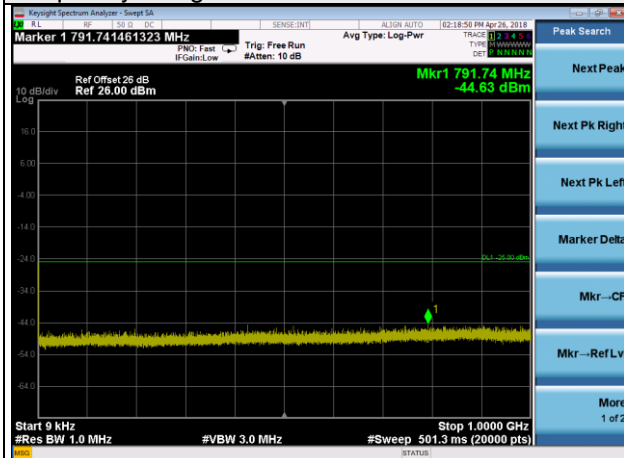

LTE Band 41 Channel Band width: 20MHz

Channel 40620

Frequency Range : 9kHz~1GHz

Frequency Range : 1GHz~3GHz

Frequency Range : 3GHz~27GHz

LTE Band 41 Channel Band width: 20MHz

Channel 41490

Frequency Range : 9kHz~1GHz

Frequency Range : 1GHz~3GHz

Frequency Range : 3GHz~27GHz

LTE CA_41C Channel Band width: 10+5MHz

Channel 40620+40692

Frequency Range : 9kHz~1GHz

Frequency Range : 1GHz~10GHz

Frequency Range : 10GHz~26.5GHz

LTE Band 66 Channel Band width: 1.4MHz

Channel 131979

Frequency Range : 9kHz~1GHz

Frequency Range : 1GHz ~10GHz

Frequency Range : 10GHz~26.5GHz

LTE Band 66 Channel Band width: 1.4MHz

Channel 132322

Frequency Range : 9kHz~1GHz

Frequency Range : 1GHz ~10GHz