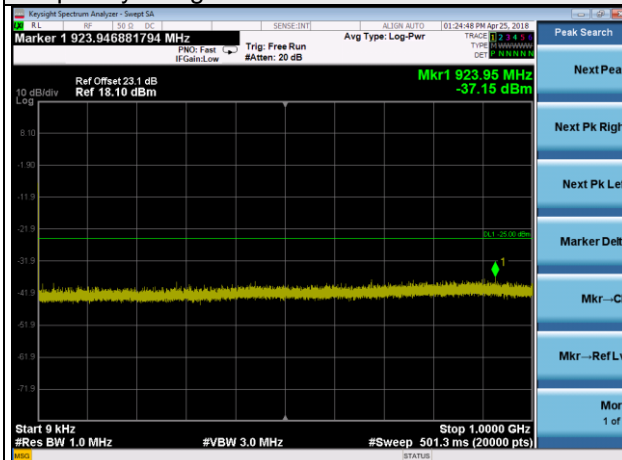

LTE Band 41 Channel Band width: 5MHz

Channel 41565

Frequency Range : 9kHz~1GHz

Frequency Range : 1GHz~3GHz