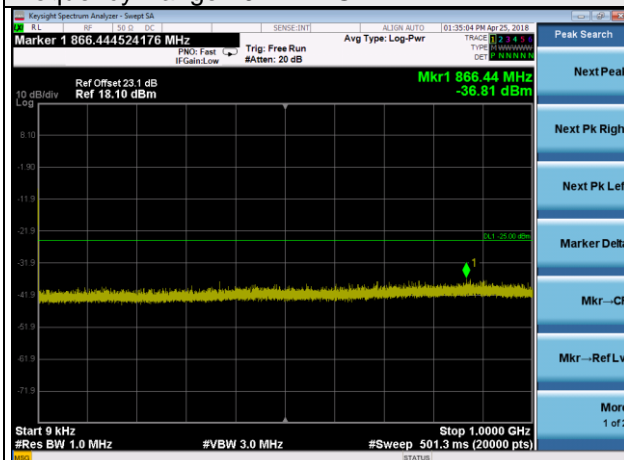

Frequency Range : 1GHz~3GHz

Frequency Range : 3GHz~27GHz

LTE Band 41 Channel Band width: 10MHz

Channel 40620

Frequency Range : 9kHz~1GHz

Frequency Range : 1GHz~3GHz

Frequency Range : 3GHz~27GHz

LTE Band 41 Channel Band width: 10MHz