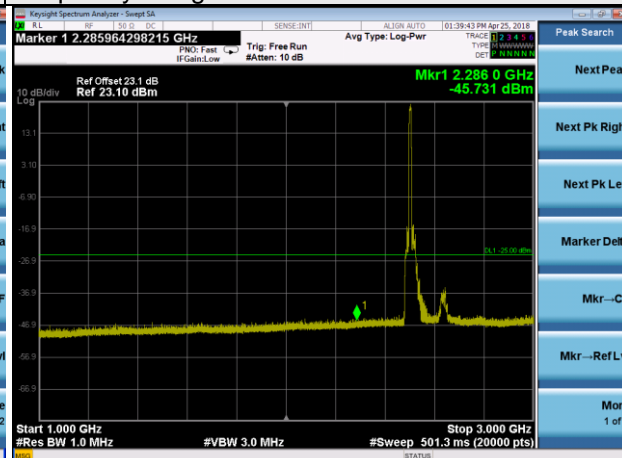

LTE Band 41 Channel Band width: 5MHz

Channel 41565

Frequency Range : 9kHz~1GHz

Frequency Range : 1GHz~3GHz

Frequency Range : 3GHz~27GHz

LTE Band 41 Channel Band width: 10MHz

Channel 39700

Frequency Range : 9kHz~1GHz

Frequency Range : 1GHz~3GHz

Frequency Range : 3GHz~27GHz

LTE Band 41 Channel Band width: 10MHz

Channel 40620

Frequency Range : 9kHz~1GHz

Frequency Range : 1GHz~3GHz

Frequency Range : 3GHz~27GHz

LTE Band 41 Channel Band width: 10MHz