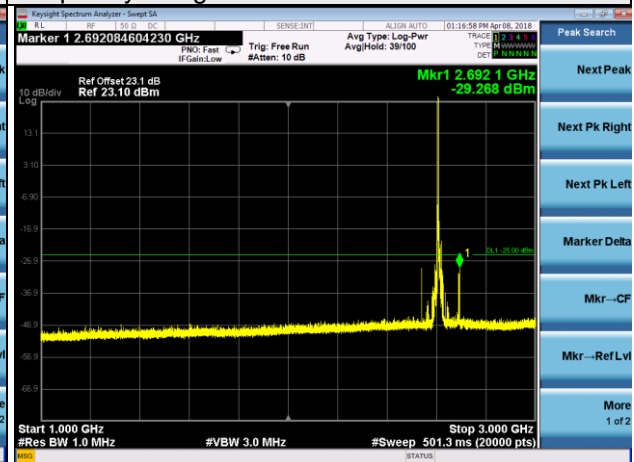

LTE Band 38 Channel Band width: 15MHz

Channel 38000

Frequency Range : 9kHz~1GHz

Frequency Range : 1GHz~3GHz

Frequency Range : 3GHz~27GHz

LTE Band 38 Channel Band width: 15MHz

Channel 38175

Frequency Range : 9kHz~1GHz

Frequency Range : 1GHz~3GHz

Frequency Range : 3GHz~27GHz

LTE Band 38 Channel Band width: 20MHz

Channel 37850

Frequency Range : 9kHz~1GHz

Frequency Range : 1GHz~3GHz

Frequency Range : 3GHz~27GHz

LTE Band 38 Channel Band width: 20MHz