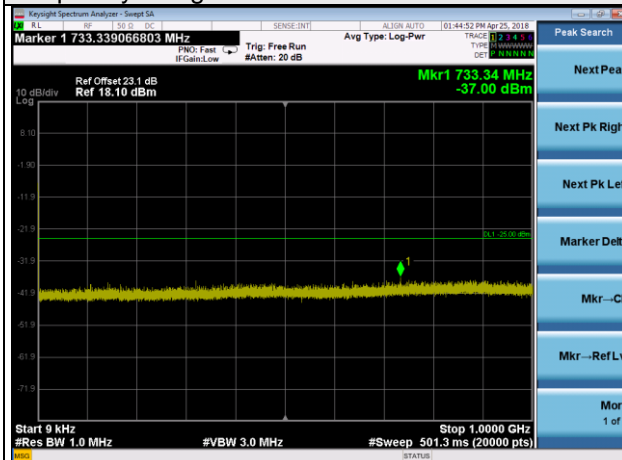

Channel 41540

Frequency Range : 9kHz~1GHz

Frequency Range : 1GHz~3GHz

Frequency Range : 3GHz~27GHz

LTE Band 41 Channel Band width: 15MHz

Channel 39725

Frequency Range : 9kHz~1GHz

Frequency Range : 1GHz~3GHz

Frequency Range : 3GHz~27GHz

LTE Band 41 Channel Band width: 15MHz

Channel 40620

Frequency Range : 9kHz~1GHz

Frequency Range : 1GHz~3GHz

Frequency Range : 3GHz~27GHz

LTE Band 41 Channel Band width: 15MHz

Channel 41515