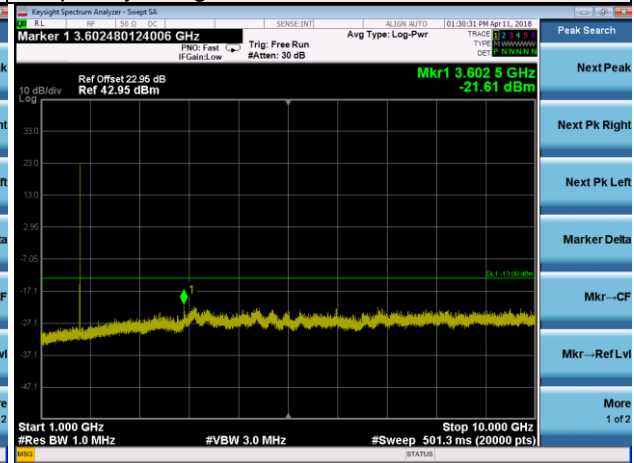

LTE Band 41 Channel Band width: 20MHz

Channel 40620

Frequency Range : 9kHz~1GHz

Frequency Range : 1GHz~3GHz

Frequency Range : 3GHz~27GHz

LTE Band 41 Channel Band width: 20MHz

Channel 41490

Frequency Range : 9kHz~1GHz

Frequency Range : 1GHz~3GHz

Frequency Range : 3GHz~27GHz

LTE CA_41C Channel Band width: 10+5MHz

Channel 40620+40692

Frequency Range : 9kHz~1GHz

Frequency Range : 1GHz~10GHz

Frequency Range : 10GHz~26.5GHz

LTE Band 66 Channel Band width: 1.4MHz

Channel 131979

Frequency Range : 9kHz~1GHz

Frequency Range : 1GHz ~10GHz

Frequency Range : 10GHz~26.5GHz

LTE Band 66 Channel Band width: 1.4MHz

Channel 132322

Frequency Range : 9kHz~1GHz

Frequency Range : 1GHz ~10GHz