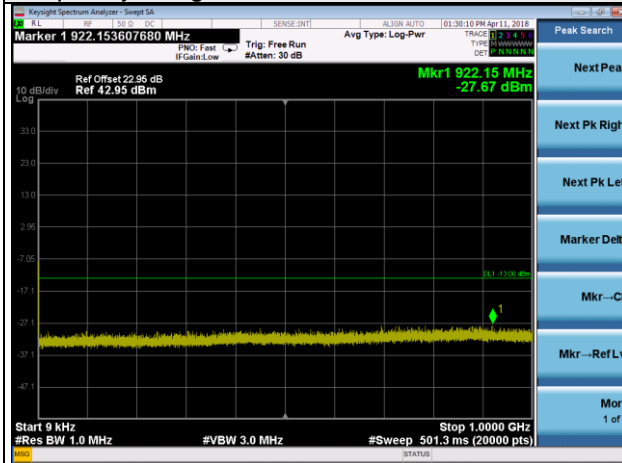

LTE Band 66 Channel Band width: 1.4MHz

Channel 131979

Frequency Range : 9kHz~1GHz

Frequency Range : 1GHz ~10GHz