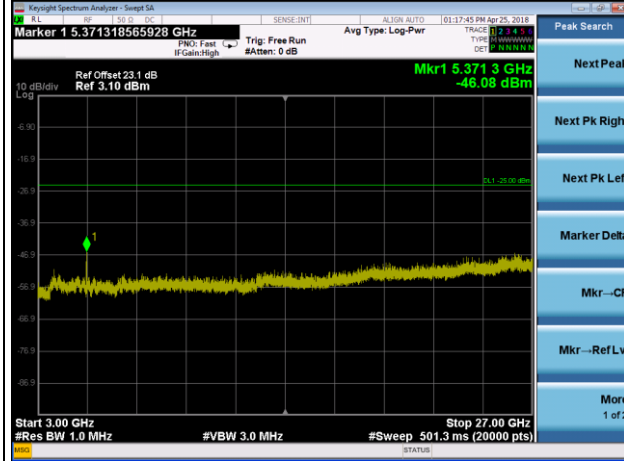

Frequency Range : 3GHz~27GHz