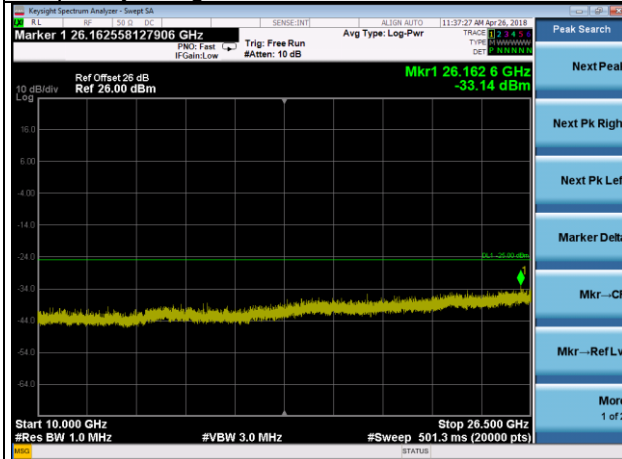

Frequency Range : 3GHz~27GHz

LTE CA_38C Channel Band width: 15+15MHz

Channel 38000+38150

Frequency Range : 9kHz~1GHz

Frequency Range : 1GHz~10GHz

Frequency Range : 10GHz~26.5GHz

LTE Band 41 Channel Band width: 5MHz

Channel 39675

Frequency Range : 9kHz~1GHz

Frequency Range : 3GHz~27GHz

LTE Band 41 Channel Band width: 5MHz

Channel 40620

Frequency Range : 9kHz~1GHz

Frequency Range : 1GHz~3GHz

Frequency Range : 3GHz~27GHz