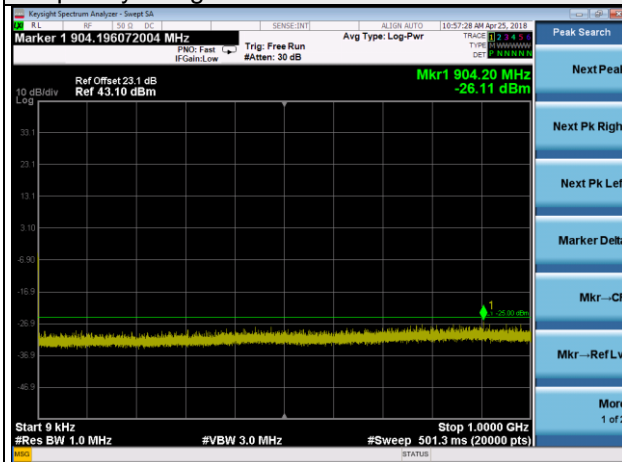

LTE Band 38 Channel Band width: 15MHz

Channel 38000

Frequency Range : 9kHz~1GHz

Frequency Range : 1GHz~3GHz

Frequency Range : 3GHz~27GHz

LTE Band 38 Channel Band width: 15MHz

Channel 38175

Frequency Range : 9kHz~1GHz

Frequency Range : 1GHz~3GHz

Frequency Range : 3GHz~27GHz

LTE Band 38 Channel Band width: 20MHz

Channel 37850

Frequency Range : 9kHz~1GHz

Frequency Range : 1GHz~3GHz

Frequency Range : 3GHz~27GHz

LTE Band 38 Channel Band width: 20MHz