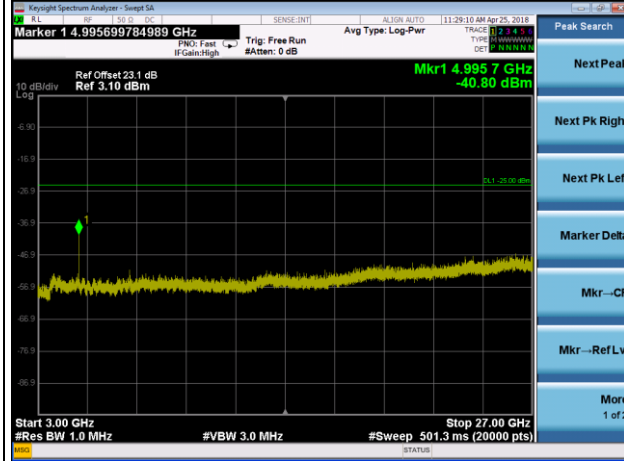

Frequency Range : 3GHz~27GHz