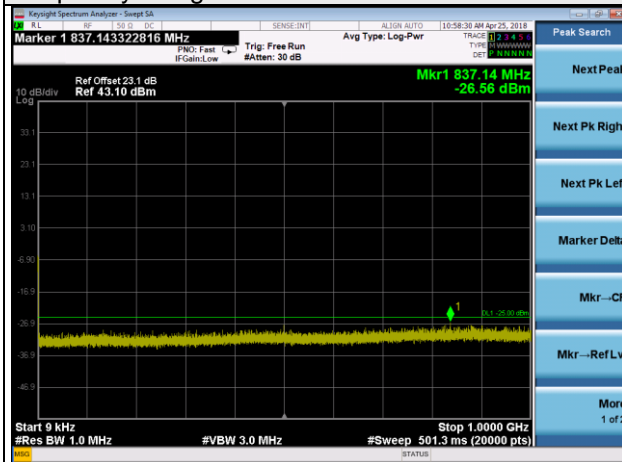

Frequency Range : 1GHz~3GHz

Frequency Range : 3GHz~27GHz

LTE Band 38 Channel Band width: 20MHz

Channel 37850

Frequency Range : 9kHz~1GHz

Frequency Range : 1GHz~3GHz

Frequency Range : 3GHz~27GHz

LTE Band 38 Channel Band width: 20MHz

Channel 38000

Frequency Range : 9kHz~1GHz

Frequency Range : 1GHz~3GHz

Frequency Range : 3GHz~27GHz

LTE Band 38 Channel Band width: 20MHz

Channel 38150

Frequency Range : 9kHz~1GHz

Frequency Range : 1GHz~3GHz