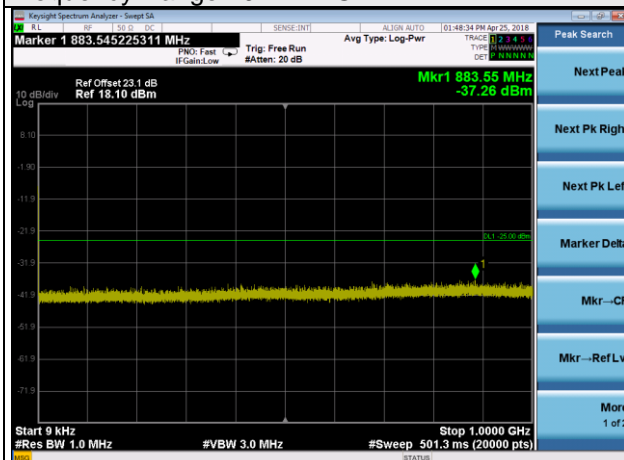

Frequency Range : 9kHz~1GHz

Frequency Range : 1GHz~3GHz

Frequency Range : 3GHz~27GHz

LTE Band 41 Channel Band width: 20MHz

Channel 39750

Frequency Range : 9kHz~1GHz

Frequency Range : 1GHz~3GHz

Frequency Range : 3GHz~27GHz

LTE Band 41 Channel Band width: 20MHz

Channel 40620

Frequency Range : 9kHz~1GHz

Frequency Range : 1GHz~3GHz

Frequency Range : 3GHz~27GHz

LTE Band 41 Channel Band width: 20MHz

Channel 41490

Frequency Range : 9kHz~1GHz