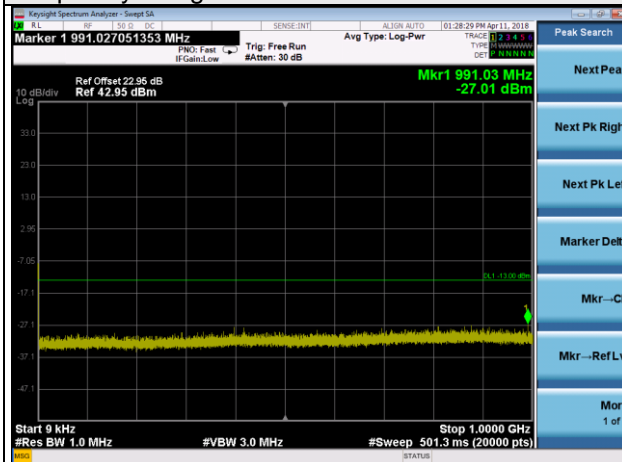

Frequency Range : 1GHz~3GHz

Frequency Range : 3GHz~27GHz

LTE CA_41C Channel Band width: 10+5MHz

Channel 40620+40692

Frequency Range : 9kHz~1GHz

Frequency Range : 1GHz~10GHz

Frequency Range : 10GHz~26.5GHz

LTE Band 66 Channel Band width: 1.4MHz

Channel 131979

Frequency Range : 9kHz~1GHz

Frequency Range : 1GHz ~10GHz

Frequency Range : 10GHz~26.5GHz

LTE Band 66 Channel Band width: 1.4MHz

Channel 132322

Frequency Range : 9kHz~1GHz

Frequency Range : 1GHz ~10GHz

Frequency Range : 10GHz~26.5GHz

LTE Band 66 Channel Band width: 1.4MHz

Channel 132665

Frequency Range : 9kHz~1GHz

Frequency Range : 1GHz ~10GHz

Frequency Range : 10GHz~26.5GHz