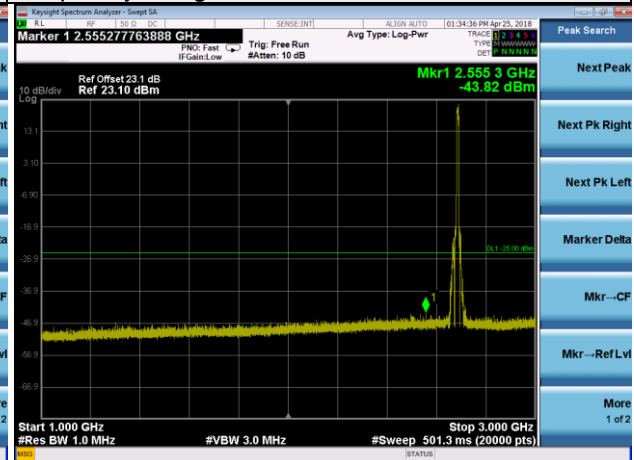

LTE Band 41 Channel Band width: 10MHz

Channel 41540

Frequency Range : 9kHz~1GHz

Frequency Range : 1GHz~3GHz