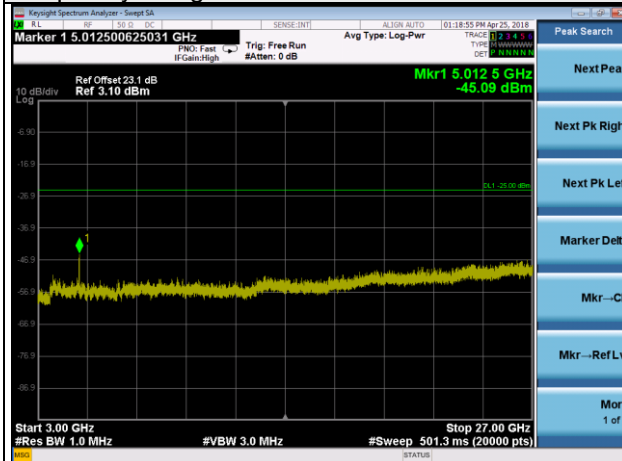

Frequency Range : 9kHz~1GHz

Frequency Range : 1GHz~3GHz

Frequency Range : 3GHz~27GHz

LTE Band 41 Channel Band width: 20MHz

Channel 39750

Frequency Range : 9kHz~1GHz

Frequency Range : 1GHz~3GHz

Frequency Range : 3GHz~27GHz

LTE Band 41 Channel Band width: 20MHz

Channel 40620

Frequency Range : 9kHz~1GHz

Frequency Range : 1GHz~3GHz

Frequency Range : 3GHz~27GHz

LTE Band 41 Channel Band width: 20MHz

Channel 41490

Frequency Range : 9kHz~1GHz