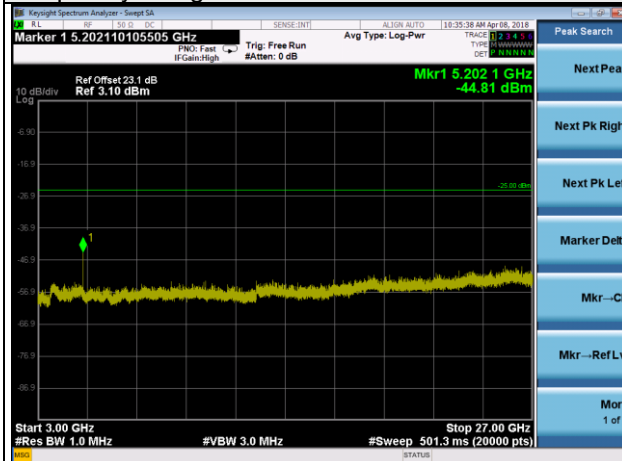

Channel 38000

Frequency Range : 9kHz~1GHz

Frequency Range : 1GHz~3GHz

Frequency Range : 3GHz~27GHz

LTE Band 38 Channel Band width: 20MHz

Channel 38150

Frequency Range : 9kHz~1GHz

Frequency Range : 1GHz~3GHz

Frequency Range : 3GHz~27GHz

LTE CA_38C Channel Band width: 15+15MHz

Channel 38000+38150

Frequency Range : 9kHz~1GHz

Frequency Range : 1GHz~10GHz

Frequency Range : 10GHz~26.5GHz

LTE Band 41 Channel Band width: 5MHz