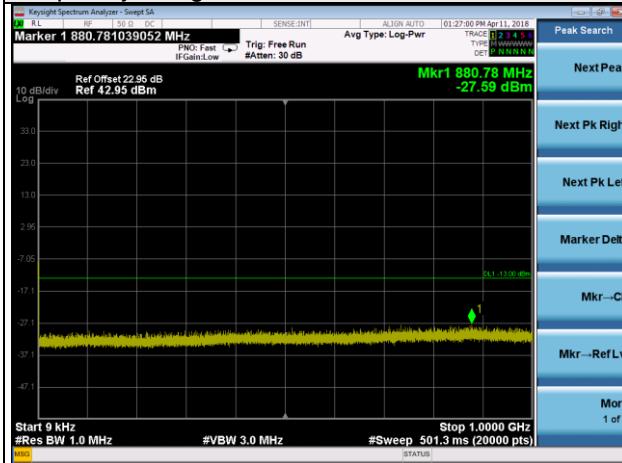

Frequency Range : 10GHz~26.5GHz

LTE Band 66 Channel Band width: 1.4MHz

Channel 132665

Frequency Range : 9kHz~1GHz

Frequency Range : 1GHz ~10GHz

Frequency Range : 10GHz~26.5GHz