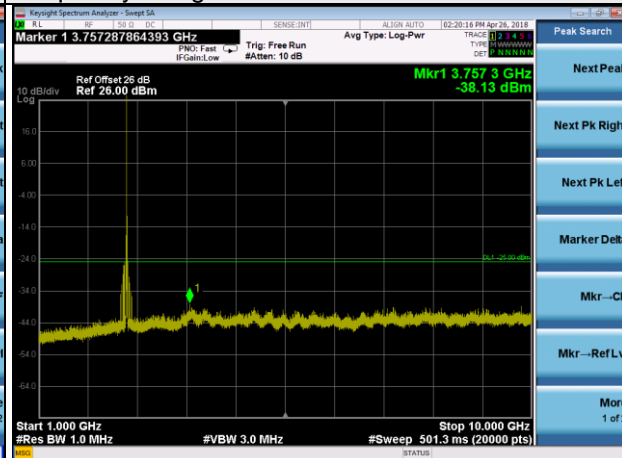

LTE Band 41 Channel Band width: 20MHz

Channel 40620

Frequency Range : 9kHz~1GHz

Frequency Range : 1GHz~3GHz

Frequency Range : 3GHz~27GHz

LTE Band 41 Channel Band width: 20MHz

Channel 41490

Frequency Range : 9kHz~1GHz

Frequency Range : 1GHz~3GHz

Frequency Range : 3GHz~27GHz

LTE CA_41C Channel Band width: 10+5MHz

Channel 40620+40692

Frequency Range : 9kHz~1GHz

Frequency Range : 1GHz~10GHz

Frequency Range : 10GHz~26.5GHz

LTE Band 66 Channel Band width: 1.4MHz

Channel 131979

Frequency Range : 9kHz~1GHz

Frequency Range : 1GHz ~10GHz

Frequency Range : 10GHz~26.5GHz

LTE Band 66 Channel Band width: 1.4MHz

Channel 132322

Frequency Range : 9kHz~1GHz

Frequency Range : 1GHz ~10GHz