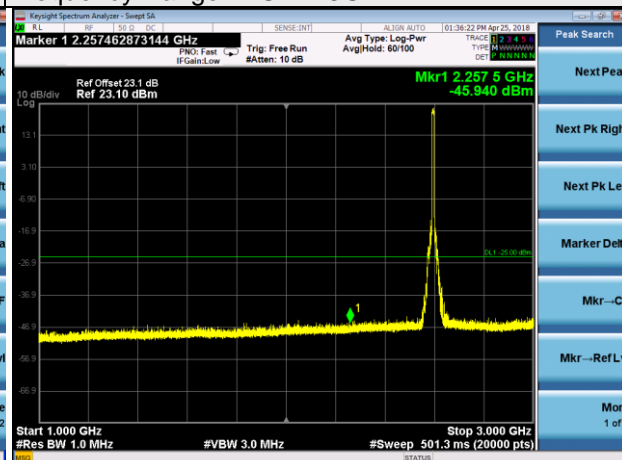

Frequency Range : 1GHz~3GHz

Frequency Range : 3GHz~27GHz

LTE Band 41 Channel Band width: 10MHz

Channel 40620

Frequency Range : 9kHz~1GHz

Frequency Range : 1GHz~3GHz

Frequency Range : 3GHz~27GHz

LTE Band 41 Channel Band width: 10MHz