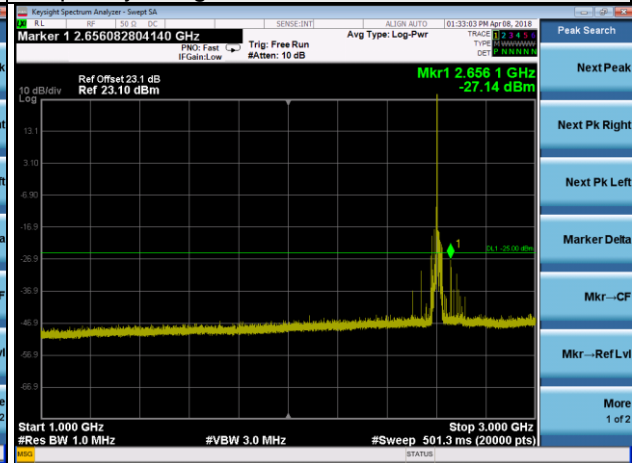

Channel 38000

Frequency Range : 9kHz~1GHz

Frequency Range : 1GHz~3GHz

Frequency Range : 3GHz~27GHz

LTE Band 38 Channel Band width: 20MHz

Channel 38150

Frequency Range : 9kHz~1GHz

Frequency Range : 1GHz~3GHz

Frequency Range : 3GHz~27GHz

LTE CA_38C Channel Band width: 15+15MHz

Channel 38000+38150

Frequency Range : 9kHz~1GHz

Frequency Range : 1GHz~10GHz

Frequency Range : 10GHz~26.5GHz

LTE Band 41 Channel Band width: 5MHz