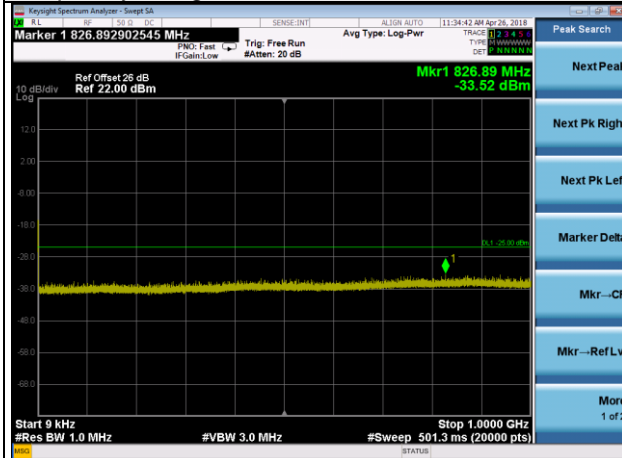

Frequency Range : 3GHz~27GHz

LTE CA_38C Channel Band width: 15+15MHz

Channel 38000+38150

Frequency Range : 9kHz~1GHz

Frequency Range : 1GHz~10GHz

Frequency Range : 10GHz~26.5GHz

LTE Band 41 Channel Band width: 5MHz