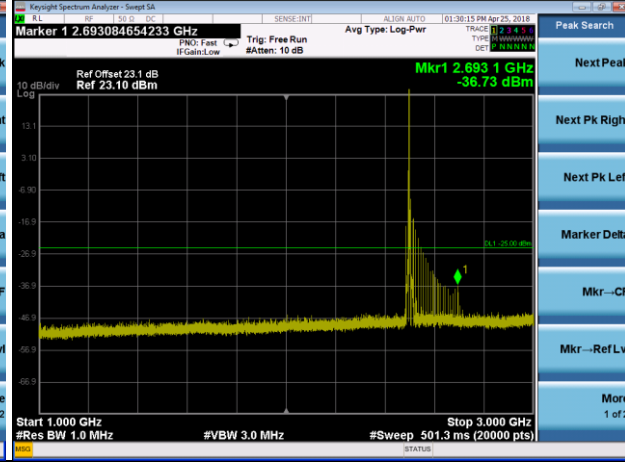

LTE Band 41 Channel Band width: 5MHz

Channel 39675

Frequency Range : 9kHz~1GHz