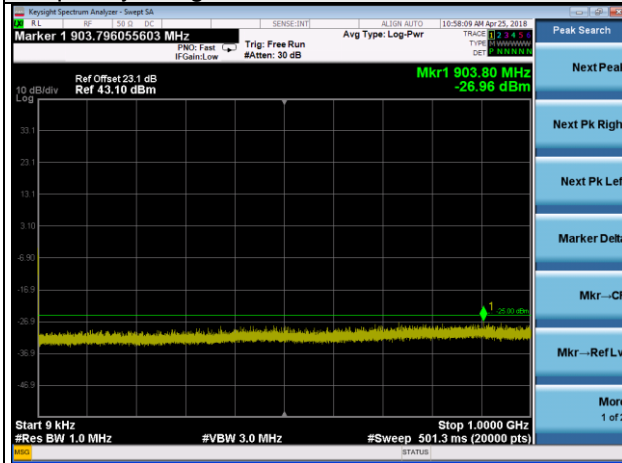

Channel 38000

Frequency Range : 9kHz~1GHz

Frequency Range : 1GHz~3GHz

Frequency Range : 3GHz~27GHz

LTE Band 38 Channel Band width: 20MHz

Channel 38150

Frequency Range : 9kHz~1GHz

Frequency Range : 1GHz~3GHz

Frequency Range : 3GHz~27GHz

LTE CA_38C Channel Band width: 15+15MHz

Channel 38000+38150

Frequency Range : 9kHz~1GHz

Frequency Range : 1GHz~10GHz

Frequency Range : 10GHz~26.5GHz

LTE Band 41 Channel Band width: 5MHz