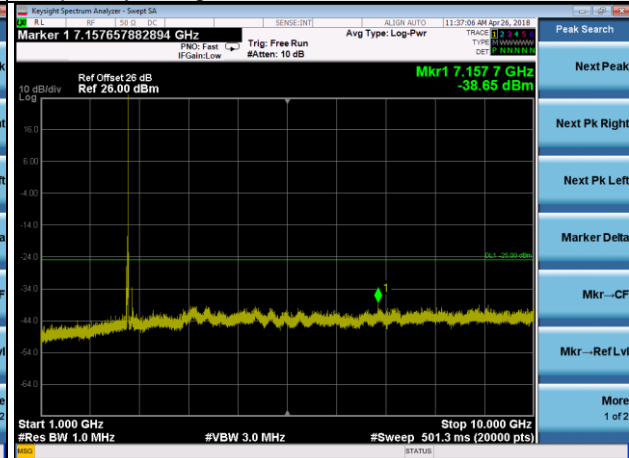

Frequency Range : 3GHz~27GHz

LTE CA_38C Channel Band width: 15+15MHz

Channel 38000+38150

Frequency Range : 9kHz~1GHz

Frequency Range : 1GHz~10GHz

Frequency Range : 10GHz~26.5GHz

LTE Band 41 Channel Band width: 5MHz