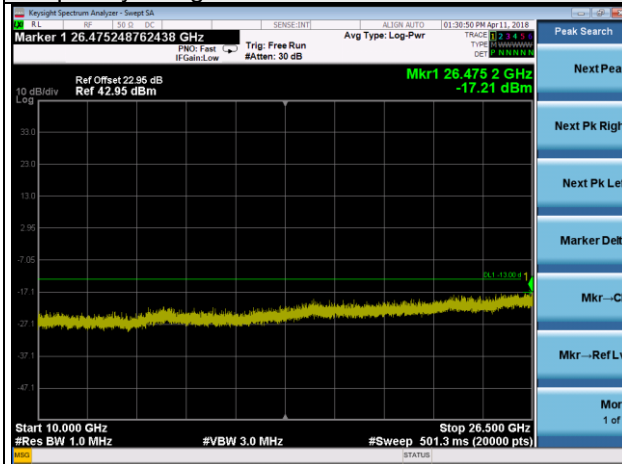

LTE Band 41 Channel Band width: 20MHz

Channel 40620

Frequency Range : 9kHz~1GHz

Frequency Range : 1GHz~3GHz

Frequency Range : 3GHz~27GHz

LTE Band 41 Channel Band width: 20MHz

Channel 41490

Frequency Range : 9kHz~1GHz

Frequency Range : 1GHz~3GHz

Frequency Range : 3GHz~27GHz

LTE CA_41C Channel Band width: 10+5MHz

Channel 40620+40692

Frequency Range : 9kHz~1GHz

Frequency Range : 1GHz~10GHz

Frequency Range : 10GHz~26.5GHz

LTE Band 66 Channel Band width: 1.4MHz

Channel 131979

Frequency Range : 9kHz~1GHz

Frequency Range : 1GHz ~10GHz

Frequency Range : 10GHz~26.5GHz

LTE Band 66 Channel Band width: 1.4MHz

Channel 132322

Frequency Range : 9kHz~1GHz

Frequency Range : 1GHz ~10GHz