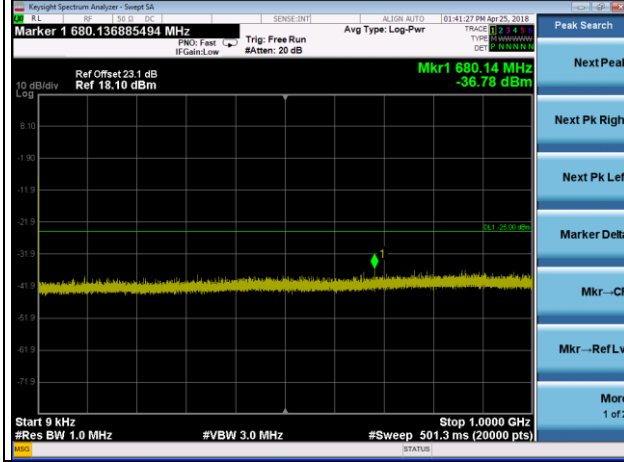

Frequency Range : 3GHz~27GHz

LTE Band 41 Channel Band width: 15MHz

Channel 40620

Frequency Range : 9kHz~1GHz

Frequency Range : 1GHz~3GHz

Frequency Range : 3GHz~27GHz

LTE Band 41 Channel Band width: 15MHz

Channel 41515

Frequency Range : 9kHz~1GHz

Frequency Range : 1GHz~3GHz

Frequency Range : 3GHz~27GHz

LTE Band 41 Channel Band width: 20MHz

Channel 39750

Frequency Range : 9kHz~1GHz

Frequency Range : 1GHz~3GHz

Frequency Range : 3GHz~27GHz