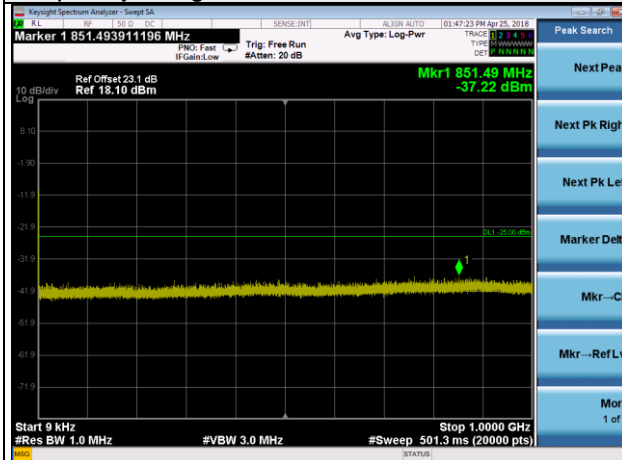

LTE Band 41 Channel Band width: 20MHz

Channel 40620

Frequency Range : 9kHz~1GHz

Frequency Range : 1GHz~3GHz

Frequency Range : 3GHz~27GHz

LTE Band 41 Channel Band width: 20MHz

Channel 41490

Frequency Range : 9kHz~1GHz

Frequency Range : 1GHz~3GHz

Frequency Range : 3GHz~27GHz

LTE CA_41C Channel Band width: 10+5MHz

Channel 40620+40692

Frequency Range : 9kHz~1GHz

Frequency Range : 1GHz~10GHz

Frequency Range : 10GHz~26.5GHz

LTE Band 66 Channel Band width: 1.4MHz