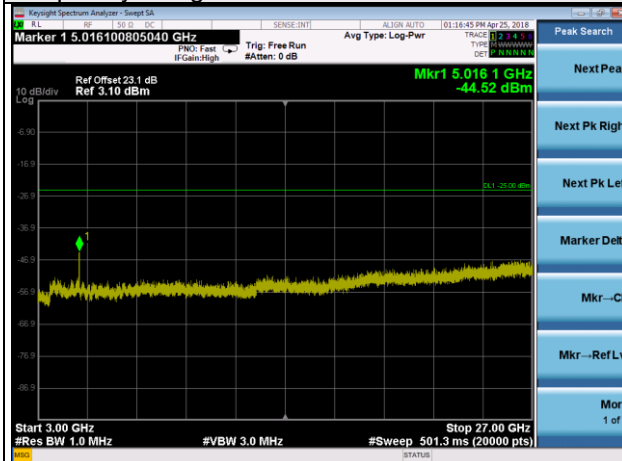

Frequency Range : 3GHz~27GHz