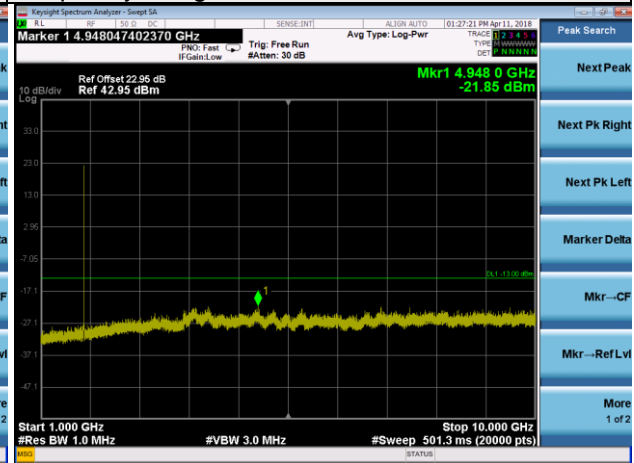

Channel 131979

Frequency Range : 9kHz~1GHz

Frequency Range : 1GHz ~10GHz

Frequency Range : 10GHz~26.5GHz

LTE Band 66 Channel Band width: 1.4MHz

Channel 132322

Frequency Range : 9kHz~1GHz

Frequency Range : 1GHz ~10GHz

Frequency Range : 10GHz~26.5GHz

LTE Band 66 Channel Band width: 1.4MHz

Channel 132665

Frequency Range : 9kHz~1GHz

Frequency Range : 1GHz ~10GHz

Frequency Range : 10GHz~26.5GHz