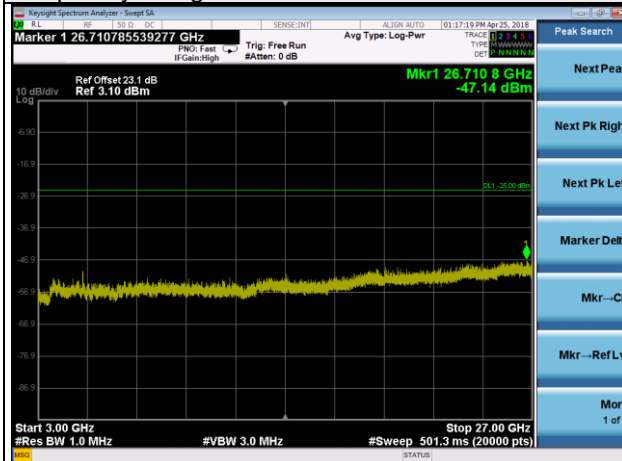

Frequency Range : 3GHz~27GHz

LTE Band 41 Channel Band width: 15MHz

Channel 40620

Frequency Range : 9kHz~1GHz

Frequency Range : 1GHz~3GHz

Frequency Range : 3GHz~27GHz

LTE Band 41 Channel Band width: 15MHz

Channel 41515