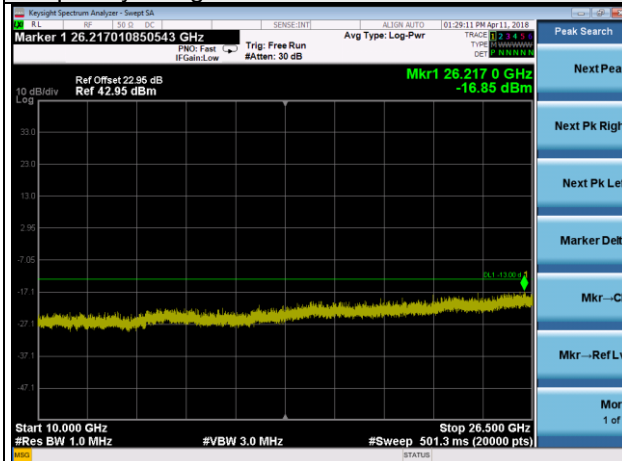

Frequency Range : 1GHz~3GHz

Frequency Range : 3GHz~27GHz

LTE CA_41C Channel Band width: 10+5MHz

Channel 40620+40692

Frequency Range : 9kHz~1GHz

Frequency Range : 1GHz~10GHz

Frequency Range : 10GHz~26.5GHz

LTE Band 66 Channel Band width: 1.4MHz

Channel 131979

Frequency Range : 9kHz~1GHz

Frequency Range : 1GHz ~10GHz

Frequency Range : 10GHz~26.5GHz

LTE Band 66 Channel Band width: 1.4MHz

Channel 132322

Frequency Range : 9kHz~1GHz

Frequency Range : 1GHz ~10GHz

Frequency Range : 10GHz~26.5GHz

LTE Band 66 Channel Band width: 1.4MHz

Channel 132665

Frequency Range : 9kHz~1GHz

Frequency Range : 1GHz ~10GHz

Frequency Range : 10GHz~26.5GHz