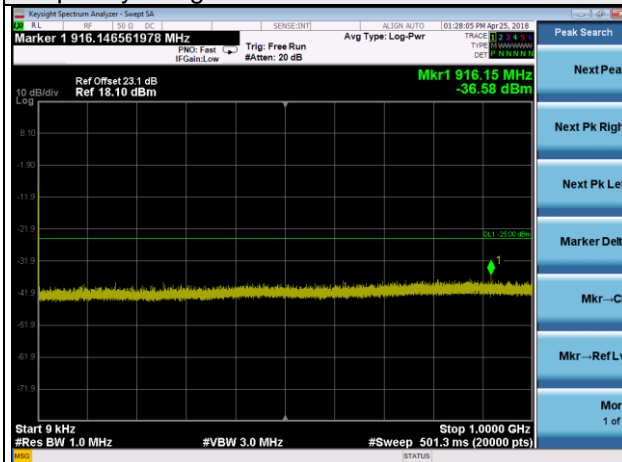

Channel 39675

Frequency Range : 9kHz~1GHz

Frequency Range : 3GHz~27GHz

LTE Band 41 Channel Band width: 5MHz

Channel 40620

Frequency Range : 9kHz~1GHz

Frequency Range : 1GHz~3GHz

Frequency Range : 3GHz~27GHz