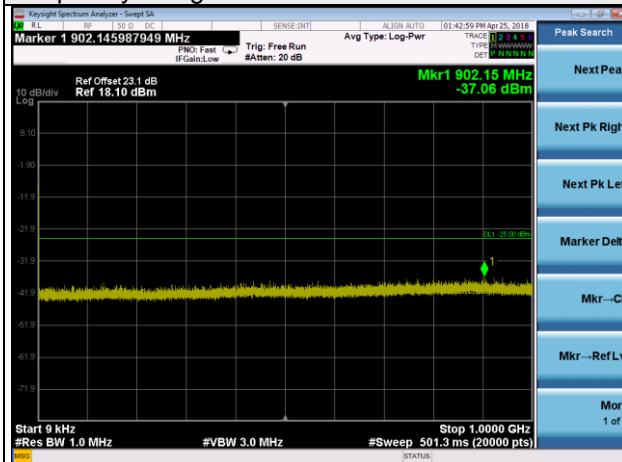

Frequency Range : 3GHz~27GHz

LTE Band 41 Channel Band width: 15MHz

Channel 40620

Frequency Range : 9kHz~1GHz

Frequency Range : 1GHz~3GHz

Frequency Range : 3GHz~27GHz

LTE Band 41 Channel Band width: 15MHz

Channel 41515