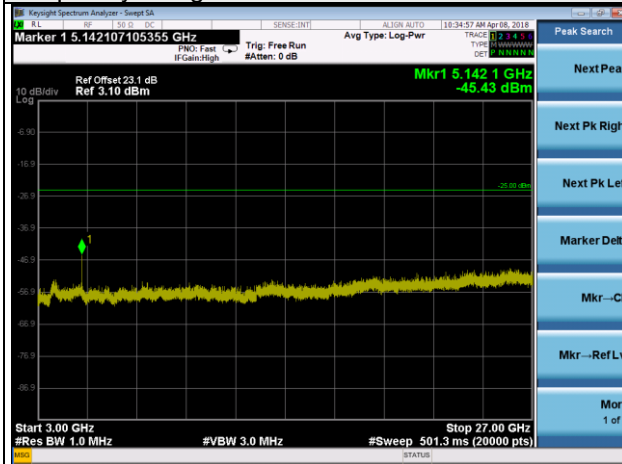

Frequency Range : 1GHz~3GHz

Frequency Range : 3GHz~27GHz

LTE Band 38 Channel Band width: 20MHz

Channel 37850

Frequency Range : 9kHz~1GHz

Frequency Range : 1GHz~3GHz

Frequency Range : 3GHz~27GHz

LTE Band 38 Channel Band width: 20MHz

Channel 38000

Frequency Range : 9kHz~1GHz

Frequency Range : 1GHz~3GHz

Frequency Range : 3GHz~27GHz

LTE Band 38 Channel Band width: 20MHz

Channel 38150

Frequency Range : 9kHz~1GHz

Frequency Range : 1GHz~3GHz