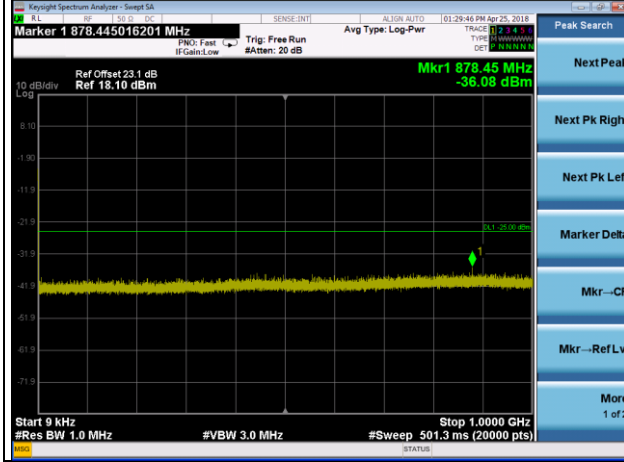

LTE Band 41 Channel Band width: 5MHz

Channel 39675

Frequency Range : 9kHz~1GHz