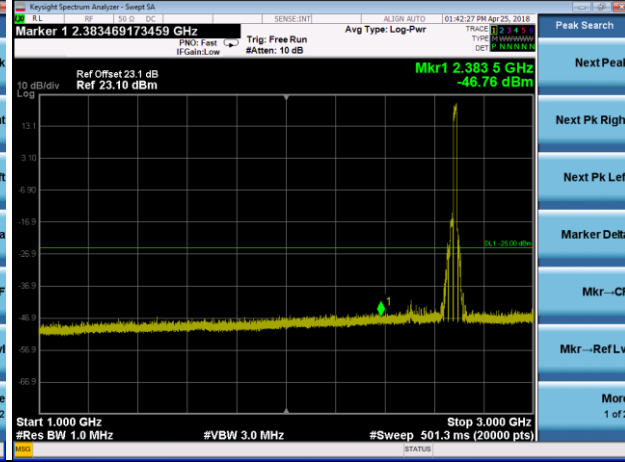

Frequency Range : 1GHz~3GHz