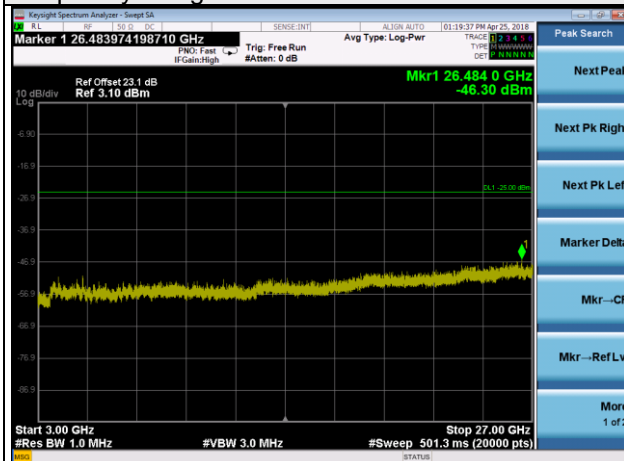

LTE Band 41 Channel Band width: 20MHz

Channel 40620

Frequency Range : 9kHz~1GHz

Frequency Range : 1GHz~3GHz

Frequency Range : 3GHz~27GHz

LTE Band 41 Channel Band width: 20MHz

Channel 41490

Frequency Range : 9kHz~1GHz

Frequency Range : 1GHz~3GHz

Frequency Range : 3GHz~27GHz

LTE CA_41C Channel Band width: 10+5MHz

Channel 40620+40692

Frequency Range : 9kHz~1GHz

Frequency Range : 1GHz~10GHz

Frequency Range : 10GHz~26.5GHz

LTE Band 66 Channel Band width: 1.4MHz