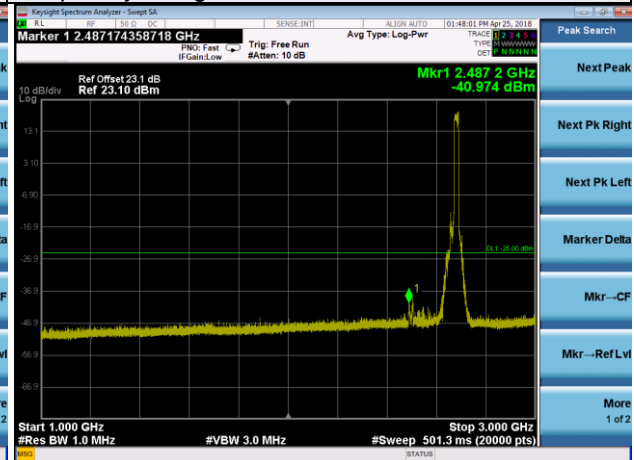

LTE Band 41 Channel Band width: 20MHz

Channel 40620

Frequency Range : 9kHz~1GHz

Frequency Range : 1GHz~3GHz

Frequency Range : 3GHz~27GHz

LTE Band 41 Channel Band width: 20MHz

Channel 41490

Frequency Range : 9kHz~1GHz

Frequency Range : 1GHz~3GHz

Frequency Range : 3GHz~27GHz

LTE CA_41C Channel Band width: 10+5MHz

Channel 40620+40692

Frequency Range : 9kHz~1GHz

Frequency Range : 1GHz~10GHz

Frequency Range : 10GHz~26.5GHz

LTE Band 66 Channel Band width: 1.4MHz