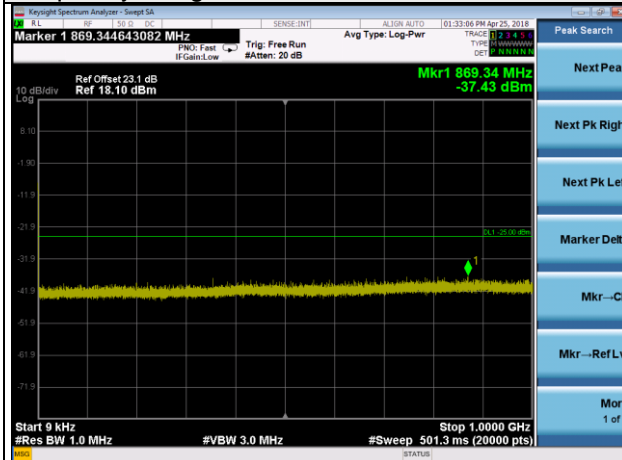

LTE Band 41 Channel Band width: 10MHz

Channel 41540

Frequency Range : 9kHz~1GHz

Frequency Range : 1GHz~3GHz