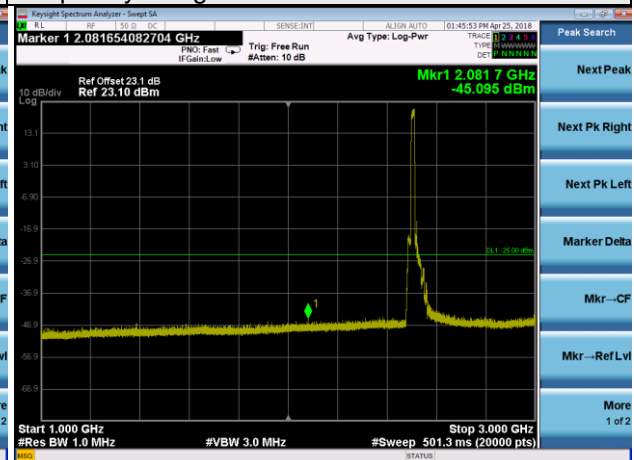

Channel 41540

Frequency Range : 9kHz~1GHz

Frequency Range : 1GHz~3GHz

Frequency Range : 3GHz~27GHz

LTE Band 41 Channel Band width: 15MHz

Channel 39725

Frequency Range : 9kHz~1GHz

Frequency Range : 1GHz~3GHz