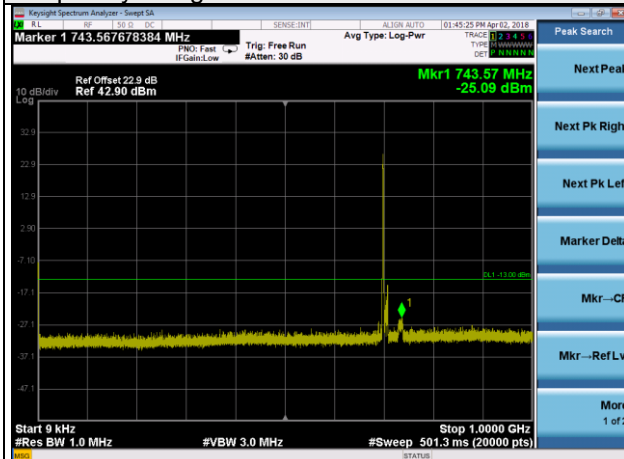

Channel 23790

Frequency Range : 9kHz~1GHz

Frequency Range : 1GHz~10GHz

Channel 23800

Frequency Range : 9kHz~1GHz

Frequency Range : 1GHz~10GHz

LTE Band 30 Channel Band width: 5MHz

Channel 27685