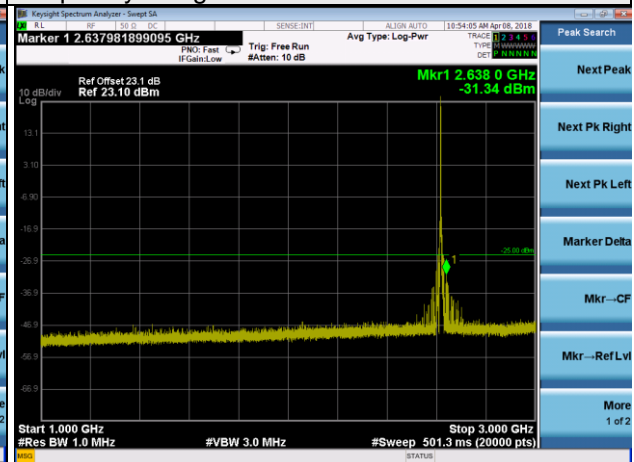

LTE Band 30 Channel Band width: 10MHz

Channel 27710

Frequency Range : 9kHz~1GHz

Frequency Range : 1GHz~2GHz

Frequency Range : 2GHz~3GHz

Frequency Range : 3GHz~23.5GHz

LTE Band 38 Channel Band width: 5MHz  
Channel 37775

Frequency Range : 9kHz~1GHz

Frequency Range : 1GHz~3GHz

Frequency Range : 3GHz~27GHz

LTE Band 38 Channel Band width: 5MHz

Channel 38000

Frequency Range : 9kHz~1GHz

Frequency Range : 1GHz~3GHz

Frequency Range : 3GHz~27GHz

LTE Band 38 Channel Band width: 5MHz

Channel 38225

Frequency Range : 9kHz~1GHz

Frequency Range : 1GHz~3GHz

Frequency Range : 3GHz~27GHz

LTE Band 38 Channel Band width: 10MHz

Channel 37800

Frequency Range : 9kHz~1GHz