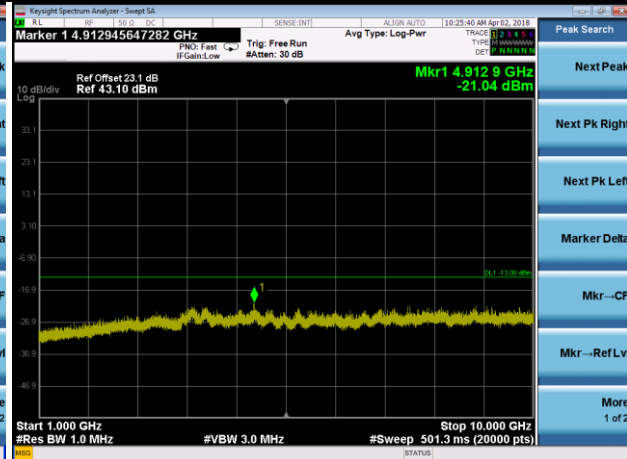

Frequency Range : 1GHz~10GHz

Channel 23130

Frequency Range : 9kHz~1GHz

Frequency Range : 1GHz~10GHz

LTE Band 13 Channel Band width: 5MHz

Channel 23205

Frequency Range : 9kHz~1GHz

Frequency Range : 1GHz~10GHz

Channel 23230

Frequency Range : 9kHz~1GHz

Frequency Range : 1GHz~10GHz

Channel 23255

Frequency Range : 9kHz~1GHz

Frequency Range : 1GHz~10GHz

LTE Band 13 Channel Band width: 10MHz

Channel 23230