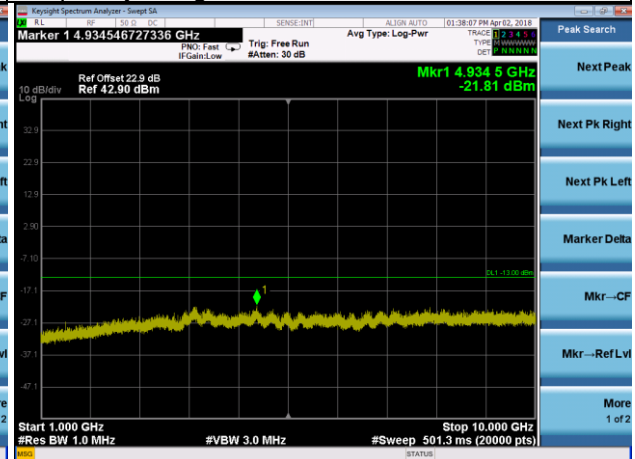

Frequency Range : 9kHz~1GHz

Frequency Range : 1GHz~10GHz

LTE Band 17 Channel Band width: 5MHz

Channel 23755

Frequency Range : 9kHz~1GHz

Frequency Range : 1GHz~10GHz

Channel 23790

Frequency Range : 9kHz~1GHz

Frequency Range : 1GHz~10GHz

Channel 23825

Frequency Range : 9kHz~1GHz

Frequency Range : 1GHz~10GHz

LTE Band 17 Channel Band width: 10MHz

Channel 23780

Frequency Range : 9kHz~1GHz

Frequency Range : 1GHz~10GHz