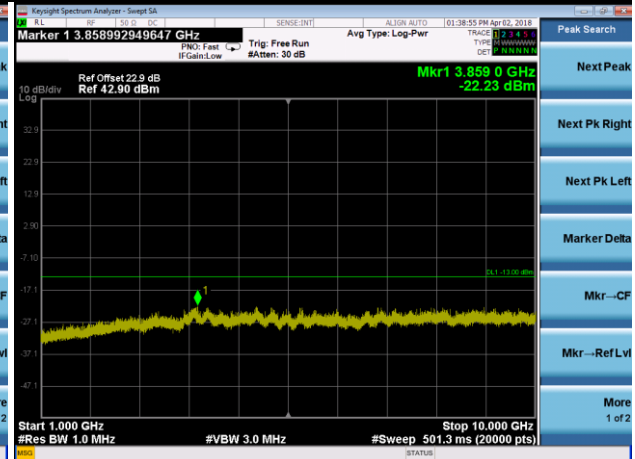

Frequency Range : 9kHz~1GHz

Frequency Range : 1GHz~10GHz

LTE Band 17 Channel Band width: 5MHz

Channel 23755

Frequency Range : 9kHz~1GHz

Frequency Range : 1GHz~10GHz

Channel 23790

Frequency Range : 9kHz~1GHz

Frequency Range : 1GHz~10GHz

Channel 23825

Frequency Range : 9kHz~1GHz

Frequency Range : 1GHz~10GHz

LTE Band 17 Channel Band width: 10MHz

Channel 23780

Frequency Range : 9kHz~1GHz

Frequency Range : 1GHz~10GHz