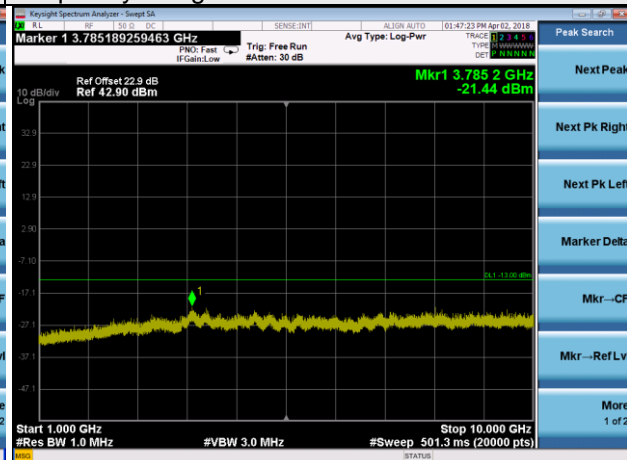

Frequency Range : 1GHz~10GHz

Channel 23825

Frequency Range : 9kHz~1GHz

Frequency Range : 1GHz~10GHz

LTE Band 17 Channel Band width: 10MHz

Channel 23780

Frequency Range : 9kHz~1GHz

Frequency Range : 1GHz~10GHz