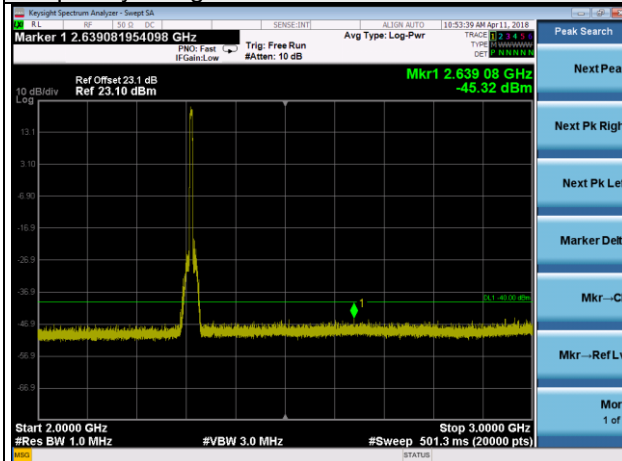

Frequency Range : 9kHz~1GHz

Frequency Range : 1GHz~2GHz

Frequency Range : 2GHz~3GHz

Frequency Range : 3GHz~23.5GHz

LTE Band 30 Channel Band width: 5MHz

Channel 27710

Frequency Range : 9kHz~1GHz

Frequency Range : 1GHz~2GHz

Frequency Range : 2GHz~3GHz

Frequency Range : 3GHz~23.5GHz

LTE Band 30 Channel Band width: 5MHz

Channel 27735

Frequency Range : 9kHz~1GHz

Frequency Range : 1GHz~2GHz

Frequency Range : 2GHz~3GHz

Frequency Range : 3GHz~23.5GHz