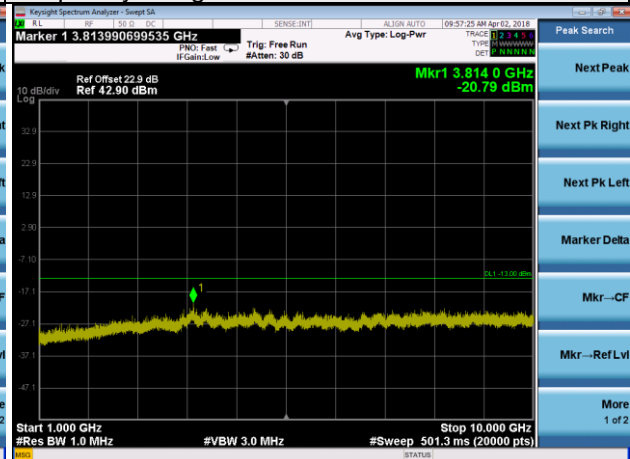

LTE Band 12 Channel Band width: 5MHz

Channel 23035

Frequency Range : 9kHz~1GHz

Frequency Range : 1GHz~10GHz

Channel 23095

Frequency Range : 9kHz~1GHz

Frequency Range : 1GHz~10GHz

Channel 23155

Frequency Range : 9kHz~1GHz

Frequency Range : 1GHz~10GHz

LTE Band 12 Channel Band width: 10MHz

Channel 23060

Frequency Range : 9kHz~1GHz

Frequency Range : 1GHz~10GHz

Channel 23095

Frequency Range : 9kHz~1GHz