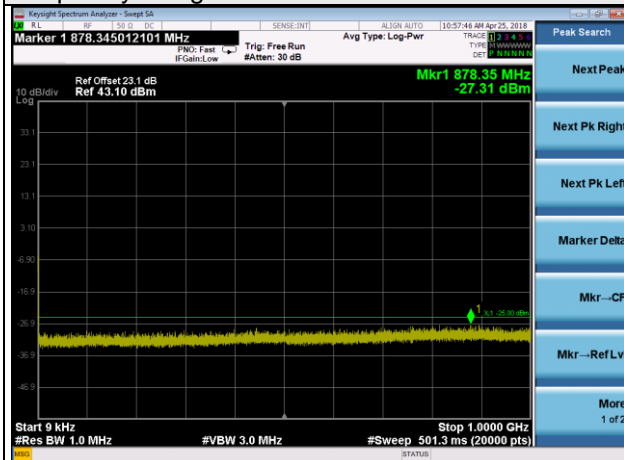

Frequency Range : 1GHz~3GHz

Frequency Range : 3GHz~27GHz

LTE Band 38 Channel Band width: 10MHz

Channel 38000

Frequency Range : 9kHz~1GHz

Frequency Range : 1GHz~3GHz

Frequency Range : 3GHz~27GHz

LTE Band 38 Channel Band width: 10MHz

Channel 38200

Frequency Range : 9kHz~1GHz

Frequency Range : 1GHz~3GHz

Frequency Range : 3GHz~27GHz

LTE Band 38 Channel Band width: 15MHz

Channel 37825

Frequency Range : 9kHz~1GHz

Frequency Range : 1GHz~3GHz

Frequency Range : 3GHz~27GHz