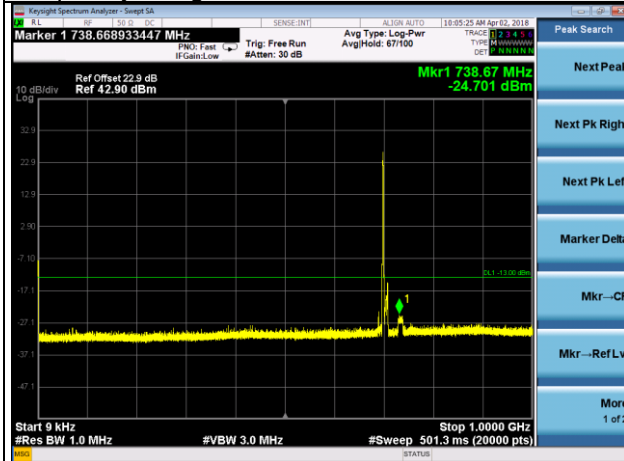

Channel 23130

Frequency Range : 9kHz~1GHz