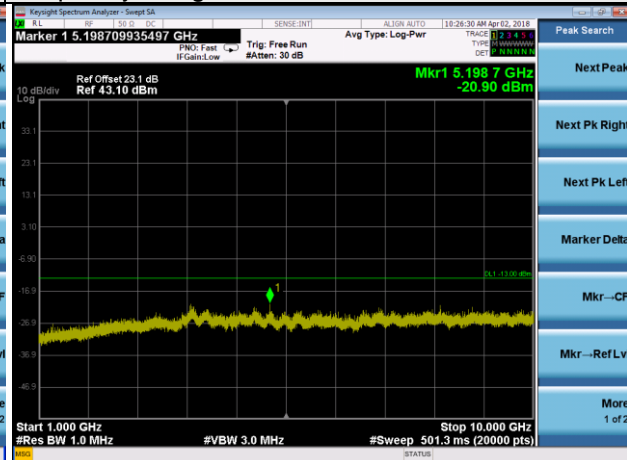

Frequency Range : 1GHz~10GHz

Channel 23130

Frequency Range : 9kHz~1GHz

Frequency Range : 1GHz~10GHz

LTE Band 13 Channel Band width: 5MHz

Channel 23205

Frequency Range : 9kHz~1GHz

Frequency Range : 1GHz~10GHz