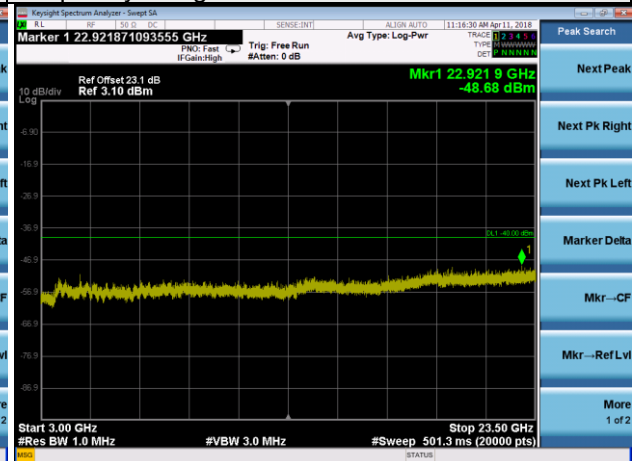

Frequency Range : 2GHz~3GHz

Frequency Range : 3GHz~23.5GHz

LTE Band 30 Channel Band width: 5MHz

Channel 27735

Frequency Range : 9kHz~1GHz

Frequency Range : 1GHz~2GHz

Frequency Range : 2GHz~3GHz

Frequency Range : 3GHz~23.5GHz

LTE Band 30 Channel Band width: 10MHz

Channel 27710

Frequency Range : 9kHz~1GHz

Frequency Range : 1GHz~2GHz

Frequency Range : 2GHz~3GHz

Frequency Range : 3GHz~23.5GHz

LTE Band 38 Channel Band width: 5MHz  
Channel 37775

Frequency Range : 9kHz~1GHz

Frequency Range : 1GHz~3GHz

Frequency Range : 3GHz~27GHz

LTE Band 38 Channel Band width: 5MHz

Channel 38000

Frequency Range : 9kHz~1GHz

Frequency Range : 1GHz~3GHz

Frequency Range : 3GHz~27GHz