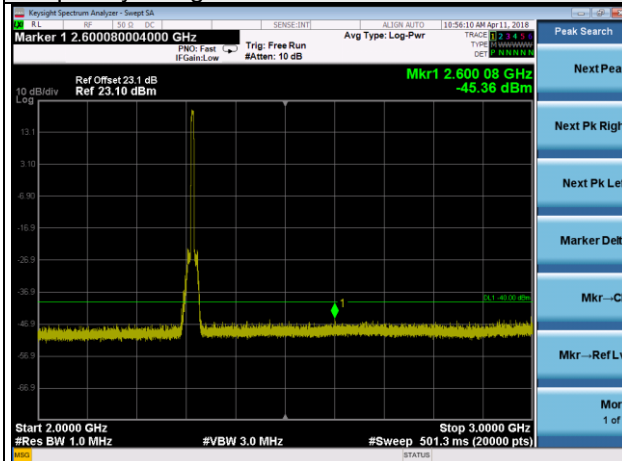

Frequency Range : 2GHz~3GHz

Frequency Range : 3GHz~23.5GHz

LTE Band 30 Channel Band width: 5MHz

Channel 27735

Frequency Range : 9kHz~1GHz

Frequency Range : 1GHz~2GHz

Frequency Range : 2GHz~3GHz

Frequency Range : 3GHz~23.5GHz

LTE Band 30 Channel Band width: 10MHz

Channel 27710

Frequency Range : 9kHz~1GHz

Frequency Range : 1GHz~2GHz

Frequency Range : 2GHz~3GHz

Frequency Range : 3GHz~23.5GHz

LTE Band 38 Channel Band width: 5MHz  
Channel 37775