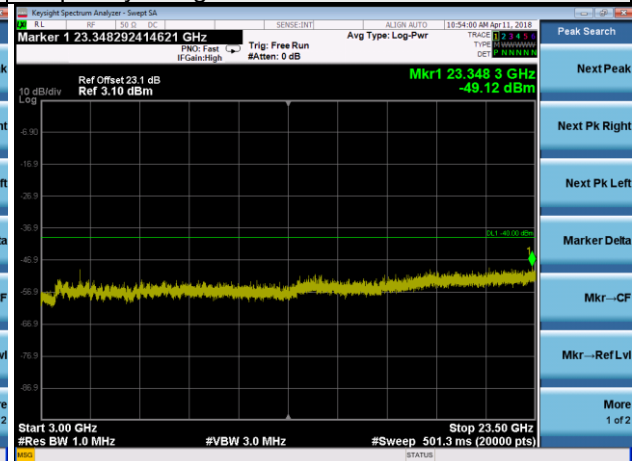

Frequency Range : 9kHz~1GHz

Frequency Range : 1GHz~2GHz

Frequency Range : 2GHz~3GHz

Frequency Range : 3GHz~23.5GHz

LTE Band 30 Channel Band width: 5MHz

Channel 27710

Frequency Range : 9kHz~1GHz

Frequency Range : 1GHz~2GHz

Frequency Range : 2GHz~3GHz

Frequency Range : 3GHz~23.5GHz

LTE Band 30 Channel Band width: 5MHz

Channel 27735

Frequency Range : 9kHz~1GHz

Frequency Range : 1GHz~2GHz

Frequency Range : 2GHz~3GHz

Frequency Range : 3GHz~23.5GHz