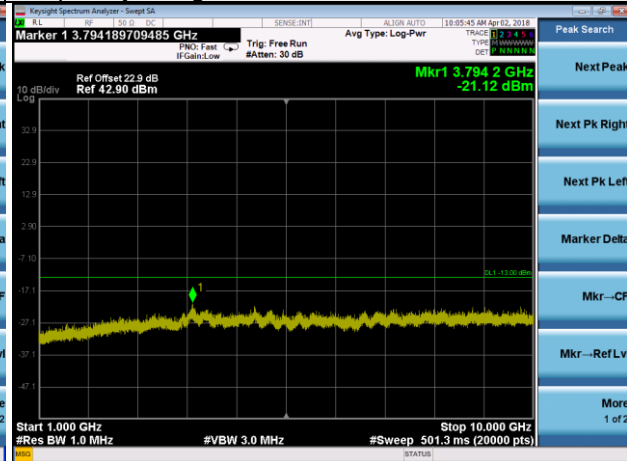

Frequency Range : 1GHz~10GHz

Channel 23130

Frequency Range : 9kHz~1GHz

Frequency Range : 1GHz~10GHz

LTE Band 13 Channel Band width: 5MHz

Channel 23205

Frequency Range : 9kHz~1GHz

Frequency Range : 1GHz~10GHz