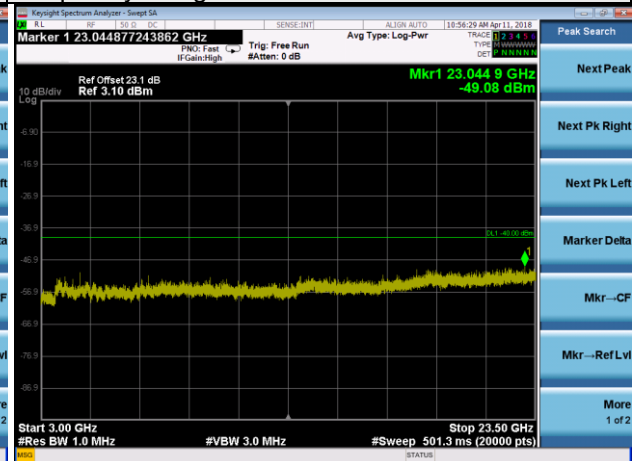

Frequency Range : 2GHz~3GHz

Frequency Range : 3GHz~23.5GHz

LTE Band 30 Channel Band width: 5MHz

Channel 27735

Frequency Range : 9kHz~1GHz

Frequency Range : 1GHz~2GHz

Frequency Range : 2GHz~3GHz

Frequency Range : 3GHz~23.5GHz

LTE Band 30 Channel Band width: 10MHz

Channel 27710

Frequency Range : 9kHz~1GHz

Frequency Range : 1GHz~2GHz

Frequency Range : 2GHz~3GHz

Frequency Range : 3GHz~23.5GHz

LTE Band 38 Channel Band width: 5MHz  
Channel 37775