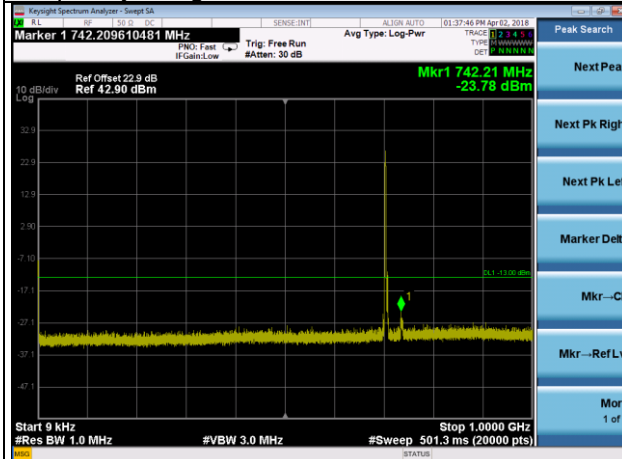

Frequency Range : 9kHz~1GHz

Frequency Range : 1GHz~10GHz

LTE Band 17 Channel Band width: 5MHz

Channel 23755

Frequency Range : 9kHz~1GHz

Frequency Range : 1GHz~10GHz

Channel 23790

Frequency Range : 9kHz~1GHz

Frequency Range : 1GHz~10GHz

Channel 23825

Frequency Range : 9kHz~1GHz

Frequency Range : 1GHz~10GHz

LTE Band 17 Channel Band width: 10MHz

Channel 23780

Frequency Range : 9kHz~1GHz

Frequency Range : 1GHz~10GHz