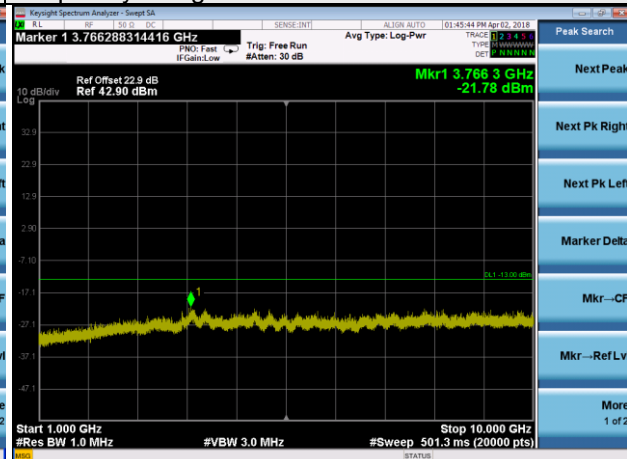

Channel 23790

Frequency Range : 9kHz~1GHz

Frequency Range : 1GHz~10GHz

Channel 23800

Frequency Range : 9kHz~1GHz

Frequency Range : 1GHz~10GHz

LTE Band 30 Channel Band width: 5MHz

Channel 27685

Frequency Range : 9kHz~1GHz

Frequency Range : 1GHz~2GHz

Frequency Range : 2GHz~3GHz

Frequency Range : 3GHz~23.5GHz

LTE Band 30 Channel Band width: 5MHz

Channel 27710

Frequency Range : 9kHz~1GHz

Frequency Range : 1GHz~2GHz