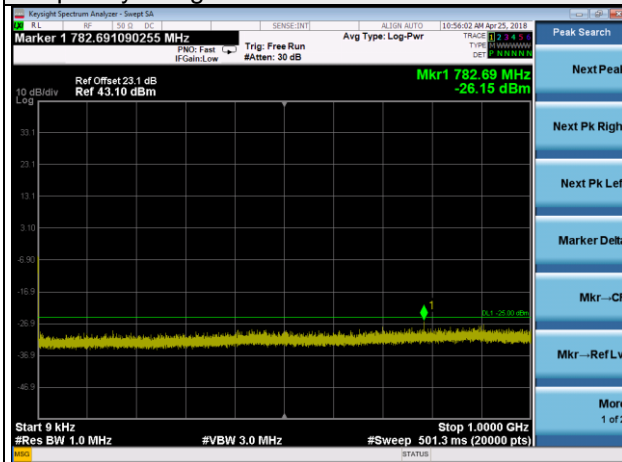

LTE Band 38 Channel Band width: 5MHz

Channel 38225

Frequency Range : 9kHz~1GHz

Frequency Range : 1GHz~3GHz

Frequency Range : 3GHz~27GHz

LTE Band 38 Channel Band width: 10MHz

Channel 37800

Frequency Range : 9kHz~1GHz

Frequency Range : 1GHz~3GHz

Frequency Range : 3GHz~27GHz

LTE Band 38 Channel Band width: 10MHz

Channel 38000

Frequency Range : 9kHz~1GHz

Frequency Range : 1GHz~3GHz

Frequency Range : 3GHz~27GHz

LTE Band 38 Channel Band width: 10MHz

Channel 38200

Frequency Range : 9kHz~1GHz

Frequency Range : 1GHz~3GHz

Frequency Range : 3GHz~27GHz

LTE Band 38 Channel Band width: 15MHz

Channel 37825

Frequency Range : 9kHz~1GHz

Frequency Range : 1GHz~3GHz