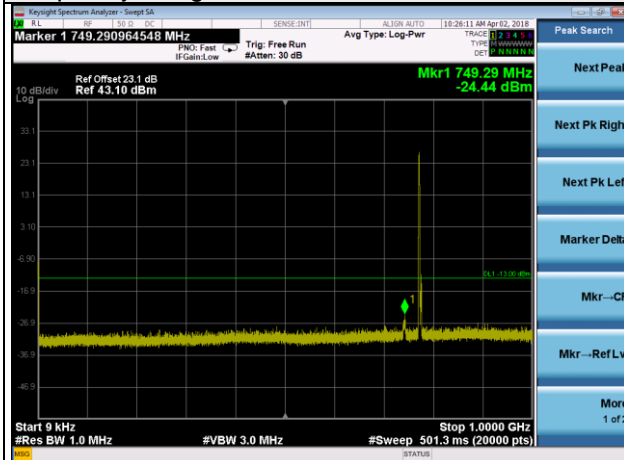

Frequency Range : 1GHz~10GHz

Channel 23130

Frequency Range : 9kHz~1GHz

Frequency Range : 1GHz~10GHz

LTE Band 13 Channel Band width: 5MHz

Channel 23205

Frequency Range : 9kHz~1GHz

Frequency Range : 1GHz~10GHz

Channel 23230

Frequency Range : 9kHz~1GHz

Frequency Range : 1GHz~10GHz

Channel 23255

Frequency Range : 9kHz~1GHz

Frequency Range : 1GHz~10GHz

LTE Band 13 Channel Band width: 10MHz

Channel 23230