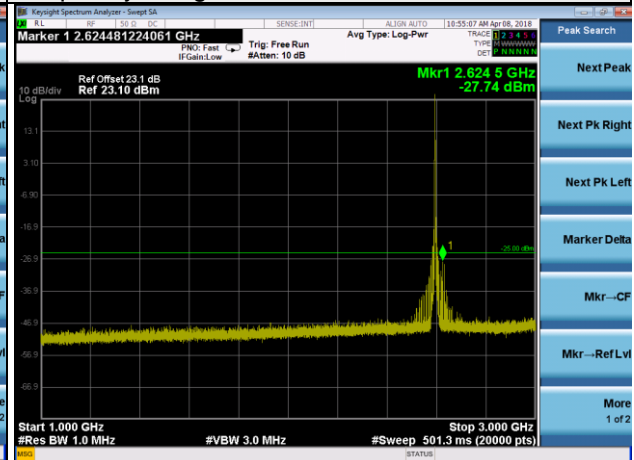

LTE Band 30 Channel Band width: 10MHz

Channel 27710

Frequency Range : 9kHz~1GHz

Frequency Range : 1GHz~2GHz

Frequency Range : 2GHz~3GHz

Frequency Range : 3GHz~23.5GHz

LTE Band 38 Channel Band width: 5MHz  
Channel 37775

Frequency Range : 9kHz~1GHz

Frequency Range : 1GHz~3GHz

Frequency Range : 3GHz~27GHz

LTE Band 38 Channel Band width: 5MHz

Channel 38000

Frequency Range : 9kHz~1GHz

Frequency Range : 1GHz~3GHz

Frequency Range : 3GHz~27GHz

LTE Band 38 Channel Band width: 5MHz

Channel 38225

Frequency Range : 9kHz~1GHz

Frequency Range : 1GHz~3GHz

Frequency Range : 3GHz~27GHz

LTE Band 38 Channel Band width: 10MHz

Channel 37800

Frequency Range : 9kHz~1GHz