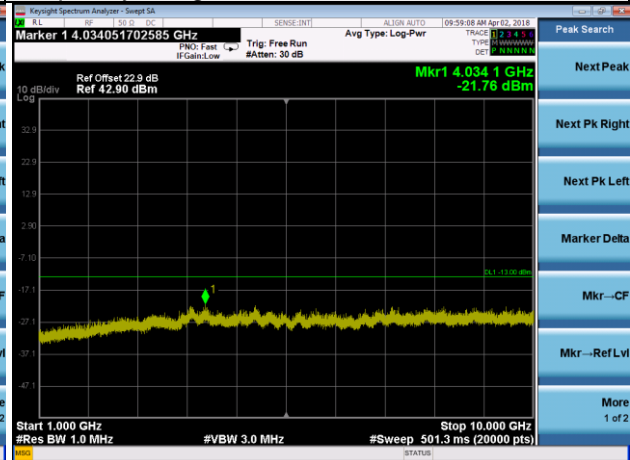

LTE Band 12 Channel Band width: 5MHz

Channel 23035

Frequency Range : 9kHz~1GHz

Frequency Range : 1GHz~10GHz

Channel 23095

Frequency Range : 9kHz~1GHz

Frequency Range : 1GHz~10GHz

Channel 23155

Frequency Range : 9kHz~1GHz

Frequency Range : 1GHz~10GHz

LTE Band 12 Channel Band width: 10MHz

Channel 23060

Frequency Range : 9kHz~1GHz

Frequency Range : 1GHz~10GHz

Channel 23095

Frequency Range : 9kHz~1GHz