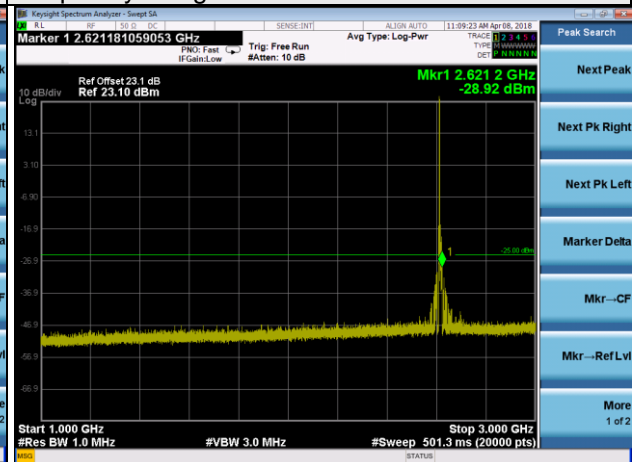

LTE Band 38 Channel Band width: 5MHz

Channel 38225

Frequency Range : 9kHz~1GHz

Frequency Range : 1GHz~3GHz

Frequency Range : 3GHz~27GHz

LTE Band 38 Channel Band width: 10MHz

Channel 37800

Frequency Range : 9kHz~1GHz

Frequency Range : 1GHz~3GHz

Frequency Range : 3GHz~27GHz

LTE Band 38 Channel Band width: 10MHz

Channel 38000

Frequency Range : 9kHz~1GHz

Frequency Range : 1GHz~3GHz

Frequency Range : 3GHz~27GHz

LTE Band 38 Channel Band width: 10MHz

Channel 38200

Frequency Range : 9kHz~1GHz

Frequency Range : 1GHz~3GHz

Frequency Range : 3GHz~27GHz

LTE Band 38 Channel Band width: 15MHz

Channel 37825

Frequency Range : 9kHz~1GHz

Frequency Range : 1GHz~3GHz