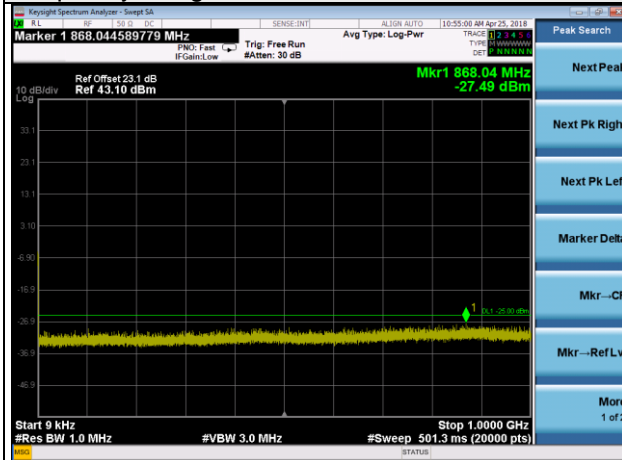

LTE Band 30 Channel Band width: 10MHz

Channel 27710

Frequency Range : 9kHz~1GHz

Frequency Range : 1GHz~2GHz

Frequency Range : 2GHz~3GHz

Frequency Range : 3GHz~23.5GHz

LTE Band 38 Channel Band width: 5MHz  
Channel 37775

Frequency Range : 9kHz~1GHz

Frequency Range : 1GHz~3GHz

Frequency Range : 3GHz~27GHz

LTE Band 38 Channel Band width: 5MHz

Channel 38000

Frequency Range : 9kHz~1GHz

Frequency Range : 1GHz~3GHz

Frequency Range : 3GHz~27GHz

LTE Band 38 Channel Band width: 5MHz

Channel 38225

Frequency Range : 9kHz~1GHz

Frequency Range : 1GHz~3GHz

Frequency Range : 3GHz~27GHz

LTE Band 38 Channel Band width: 10MHz

Channel 37800

Frequency Range : 9kHz~1GHz