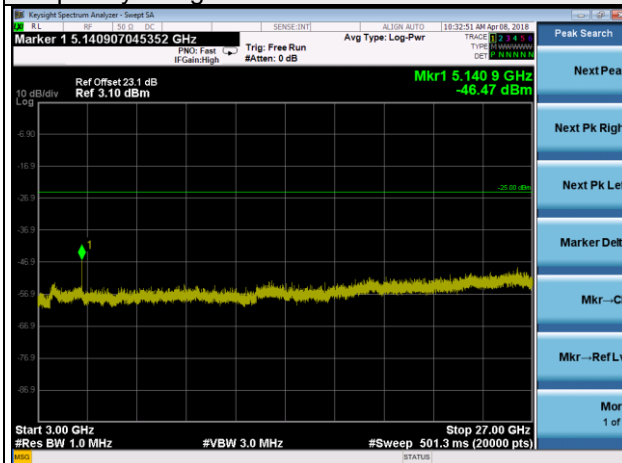

LTE Band 38 Channel Band width: 5MHz

Channel 38225

Frequency Range : 9kHz~1GHz

Frequency Range : 1GHz~3GHz

Frequency Range : 3GHz~27GHz

LTE Band 38 Channel Band width: 10MHz

Channel 37800

Frequency Range : 9kHz~1GHz

Frequency Range : 1GHz~3GHz

Frequency Range : 3GHz~27GHz

LTE Band 38 Channel Band width: 10MHz

Channel 38000

Frequency Range : 9kHz~1GHz

Frequency Range : 1GHz~3GHz

Frequency Range : 3GHz~27GHz

LTE Band 38 Channel Band width: 10MHz