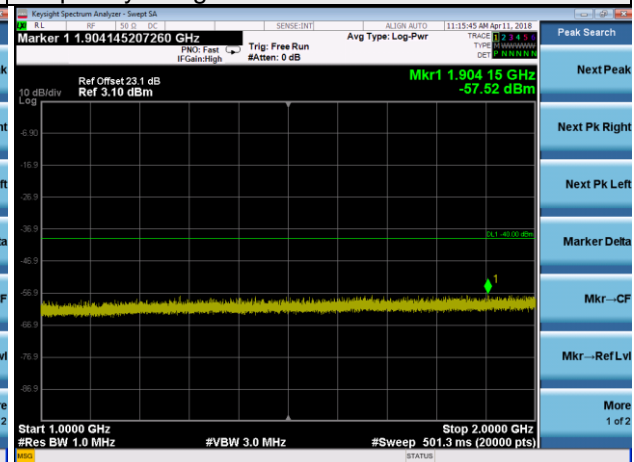

Frequency Range : 2GHz~3GHz

Frequency Range : 3GHz~23.5GHz

LTE Band 30 Channel Band width: 5MHz

Channel 27735

Frequency Range : 9kHz~1GHz

Frequency Range : 1GHz~2GHz

Frequency Range : 2GHz~3GHz

Frequency Range : 3GHz~23.5GHz

LTE Band 30 Channel Band width: 10MHz

Channel 27710

Frequency Range : 9kHz~1GHz

Frequency Range : 1GHz~2GHz

Frequency Range : 2GHz~3GHz

Frequency Range : 3GHz~23.5GHz

LTE Band 38 Channel Band width: 5MHz  
Channel 37775