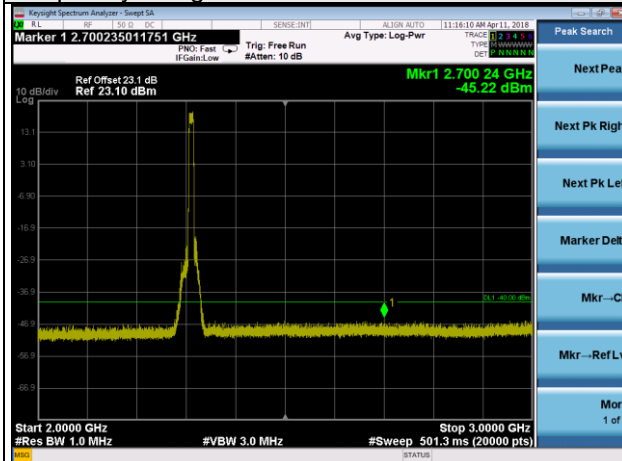

LTE Band 30 Channel Band width: 10MHz

Channel 27710

Frequency Range : 9kHz~1GHz

Frequency Range : 1GHz~2GHz

Frequency Range : 2GHz~3GHz

Frequency Range : 3GHz~23.5GHz

LTE Band 38 Channel Band width: 5MHz  
Channel 37775

Frequency Range : 9kHz~1GHz

Frequency Range : 1GHz~3GHz

Frequency Range : 3GHz~27GHz

LTE Band 38 Channel Band width: 5MHz

Channel 38000

Frequency Range : 9kHz~1GHz

Frequency Range : 1GHz~3GHz

Frequency Range : 3GHz~27GHz