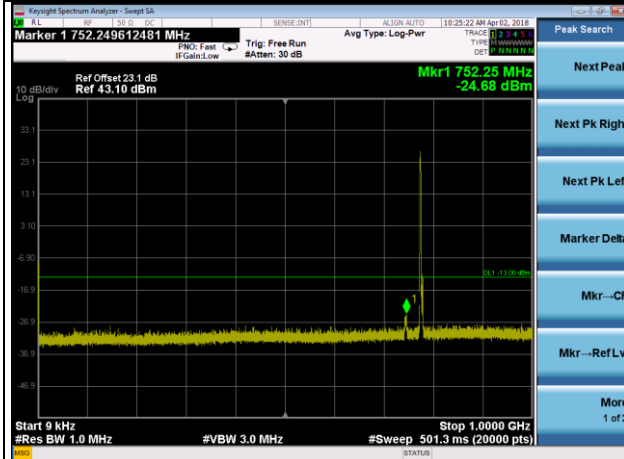

Frequency Range : 1GHz~10GHz

Channel 23130

Frequency Range : 9kHz~1GHz

Frequency Range : 1GHz~10GHz

LTE Band 13 Channel Band width: 5MHz

Channel 23205

Frequency Range : 9kHz~1GHz

Frequency Range : 1GHz~10GHz

Channel 23230

Frequency Range : 9kHz~1GHz

Frequency Range : 1GHz~10GHz

Channel 23255

Frequency Range : 9kHz~1GHz

Frequency Range : 1GHz~10GHz

LTE Band 13 Channel Band width: 10MHz

Channel 23230