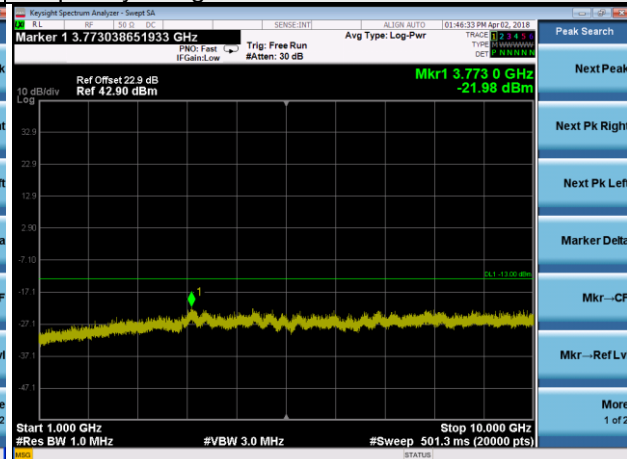

Frequency Range : 1GHz~10GHz

Channel 23825

Frequency Range : 9kHz~1GHz

Frequency Range : 1GHz~10GHz

LTE Band 17 Channel Band width: 10MHz

Channel 23780

Frequency Range : 9kHz~1GHz

Frequency Range : 1GHz~10GHz

Channel 23790

Frequency Range : 9kHz~1GHz

Frequency Range : 1GHz~10GHz

Channel 23800

Frequency Range : 9kHz~1GHz

Frequency Range : 1GHz~10GHz

LTE Band 30 Channel Band width: 5MHz

Channel 27685