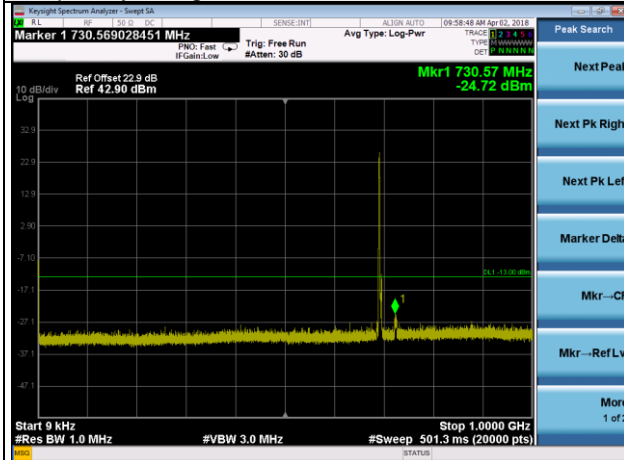

LTE Band 12 Channel Band width: 5MHz

Channel 23035

Frequency Range : 9kHz~1GHz

Frequency Range : 1GHz~10GHz

Channel 23095

Frequency Range : 9kHz~1GHz

Frequency Range : 1GHz~10GHz

Channel 23155

Frequency Range : 9kHz~1GHz

Frequency Range : 1GHz~10GHz

LTE Band 12 Channel Band width: 10MHz

Channel 23060

Frequency Range : 9kHz~1GHz

Frequency Range : 1GHz~10GHz

Channel 23095

Frequency Range : 9kHz~1GHz