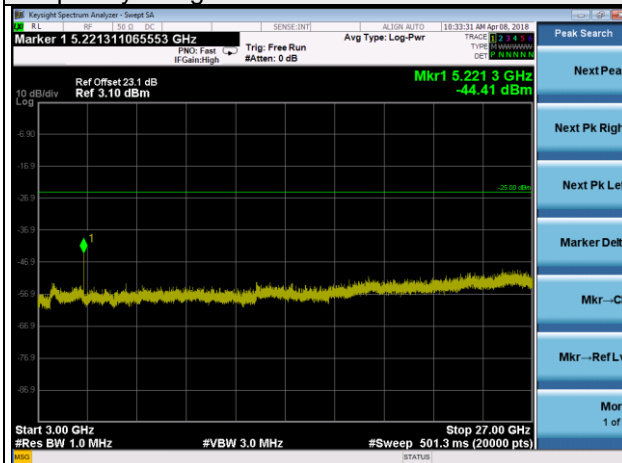

LTE Band 38 Channel Band width: 5MHz

Channel 38225

Frequency Range : 9kHz~1GHz

Frequency Range : 1GHz~3GHz

Frequency Range : 3GHz~27GHz

LTE Band 38 Channel Band width: 10MHz

Channel 37800

Frequency Range : 9kHz~1GHz

Frequency Range : 1GHz~3GHz

Frequency Range : 3GHz~27GHz

LTE Band 38 Channel Band width: 10MHz

Channel 38000

Frequency Range : 9kHz~1GHz

Frequency Range : 1GHz~3GHz

Frequency Range : 3GHz~27GHz

LTE Band 38 Channel Band width: 10MHz

Channel 38200

Frequency Range : 9kHz~1GHz

Frequency Range : 1GHz~3GHz

Frequency Range : 3GHz~27GHz

LTE Band 38 Channel Band width: 15MHz

Channel 37825

Frequency Range : 9kHz~1GHz

Frequency Range : 1GHz~3GHz