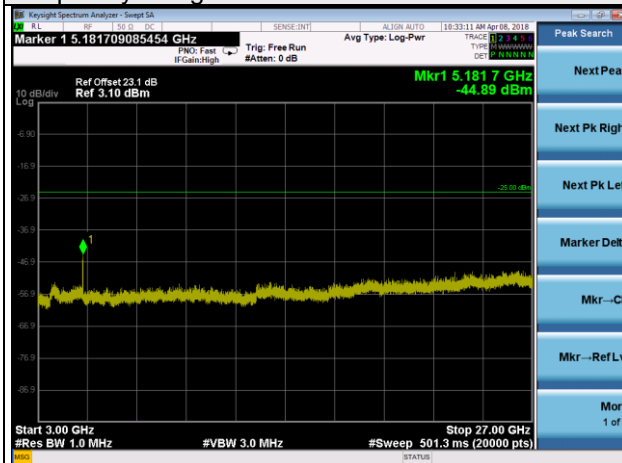

LTE Band 38 Channel Band width: 5MHz

Channel 38225

Frequency Range : 9kHz~1GHz

Frequency Range : 1GHz~3GHz

Frequency Range : 3GHz~27GHz

LTE Band 38 Channel Band width: 10MHz

Channel 37800

Frequency Range : 9kHz~1GHz

Frequency Range : 1GHz~3GHz

Frequency Range : 3GHz~27GHz

LTE Band 38 Channel Band width: 10MHz

Channel 38000

Frequency Range : 9kHz~1GHz

Frequency Range : 1GHz~3GHz

Frequency Range : 3GHz~27GHz

LTE Band 38 Channel Band width: 10MHz

Channel 38200

Frequency Range : 9kHz~1GHz

Frequency Range : 1GHz~3GHz

Frequency Range : 3GHz~27GHz

LTE Band 38 Channel Band width: 15MHz

Channel 37825

Frequency Range : 9kHz~1GHz

Frequency Range : 1GHz~3GHz