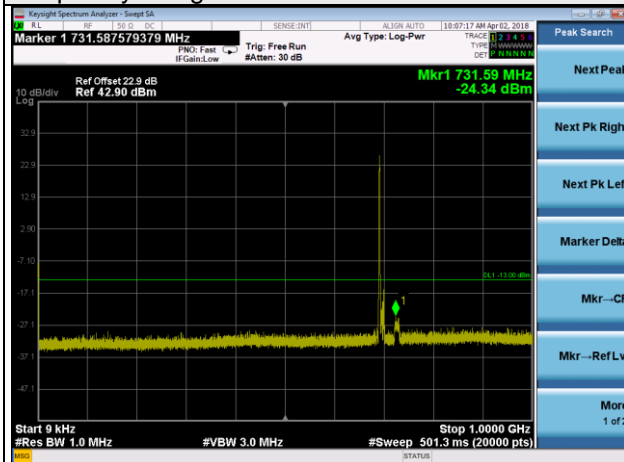

Frequency Range : 9kHz~1GHz

Frequency Range : 1GHz~10GHz

LTE Band 12 Channel Band width: 10MHz

Channel 23060

Frequency Range : 9kHz~1GHz

Frequency Range : 1GHz~10GHz

Channel 23095

Frequency Range : 9kHz~1GHz

Frequency Range : 1GHz~10GHz

Channel 23130

Frequency Range : 9kHz~1GHz

Frequency Range : 1GHz~10GHz

LTE Band 13 Channel Band width: 5MHz

Channel 23205

Frequency Range : 9kHz~1GHz

Frequency Range : 1GHz~10GHz