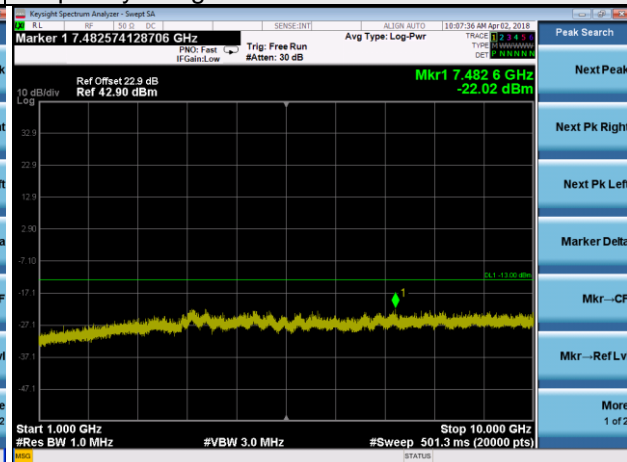

Frequency Range : 9kHz~1GHz

Frequency Range : 1GHz~10GHz

LTE Band 12 Channel Band width: 10MHz

Channel 23060

Frequency Range : 9kHz~1GHz

Frequency Range : 1GHz~10GHz

Channel 23095

Frequency Range : 9kHz~1GHz

Frequency Range : 1GHz~10GHz

Channel 23130

Frequency Range : 9kHz~1GHz

Frequency Range : 1GHz~10GHz

LTE Band 13 Channel Band width: 5MHz

Channel 23205

Frequency Range : 9kHz~1GHz

Frequency Range : 1GHz~10GHz