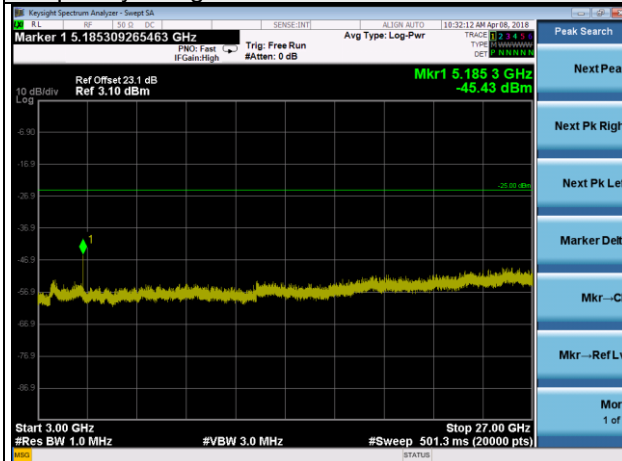

LTE Band 30 Channel Band width: 10MHz

Channel 27710

Frequency Range : 9kHz~1GHz

Frequency Range : 1GHz~2GHz

Frequency Range : 2GHz~3GHz

Frequency Range : 3GHz~23.5GHz

LTE Band 38 Channel Band width: 5MHz  
Channel 37775

Frequency Range : 9kHz~1GHz

Frequency Range : 1GHz~3GHz

Frequency Range : 3GHz~27GHz

LTE Band 38 Channel Band width: 5MHz

Channel 38000

Frequency Range : 9kHz~1GHz

Frequency Range : 1GHz~3GHz

Frequency Range : 3GHz~27GHz

LTE Band 38 Channel Band width: 5MHz

Channel 38225

Frequency Range : 9kHz~1GHz

Frequency Range : 1GHz~3GHz

Frequency Range : 3GHz~27GHz

LTE Band 38 Channel Band width: 10MHz

Channel 37800

Frequency Range : 9kHz~1GHz