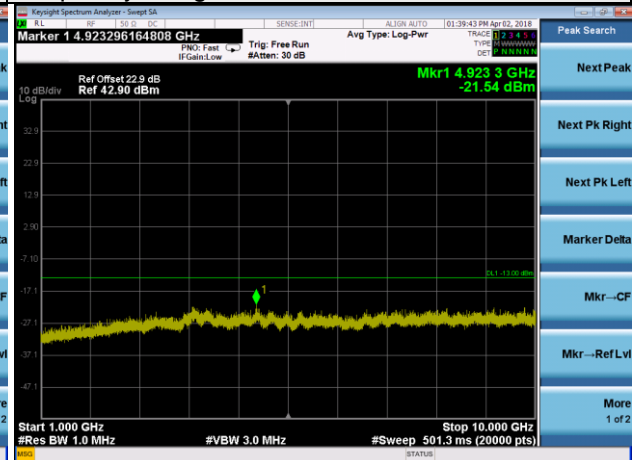

Frequency Range : 9kHz~1GHz

Frequency Range : 1GHz~10GHz

LTE Band 17 Channel Band width: 5MHz

Channel 23755

Frequency Range : 9kHz~1GHz

Frequency Range : 1GHz~10GHz

Channel 23790

Frequency Range : 9kHz~1GHz

Frequency Range : 1GHz~10GHz

Channel 23825

Frequency Range : 9kHz~1GHz

Frequency Range : 1GHz~10GHz

LTE Band 17 Channel Band width: 10MHz

Channel 23780

Frequency Range : 9kHz~1GHz

Frequency Range : 1GHz~10GHz