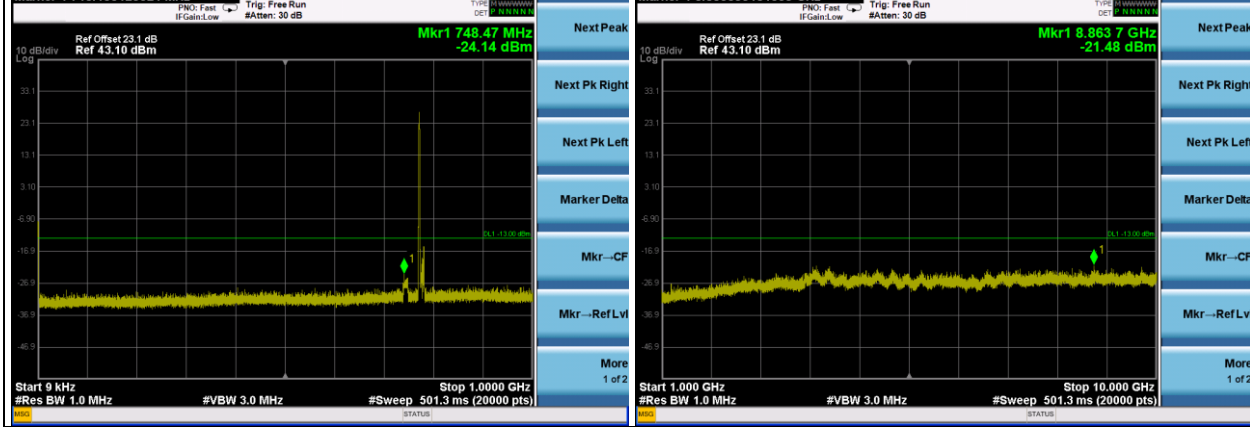

Channel 23230

Frequency Range : 9kHz~1GHz

Frequency Range : 1GHz~10GHz

Channel 23255

Frequency Range : 9kHz~1GHz

Frequency Range : 1GHz~10GHz

LTE Band 13 Channel Band width: 10MHz

Channel 23230

Frequency Range : 9kHz~1GHz

Frequency Range : 1GHz~10GHz

LTE Band 17 Channel Band width: 5MHz

Channel 23755

Frequency Range : 9kHz~1GHz

Frequency Range : 1GHz~10GHz

Channel 23790

Frequency Range : 9kHz~1GHz