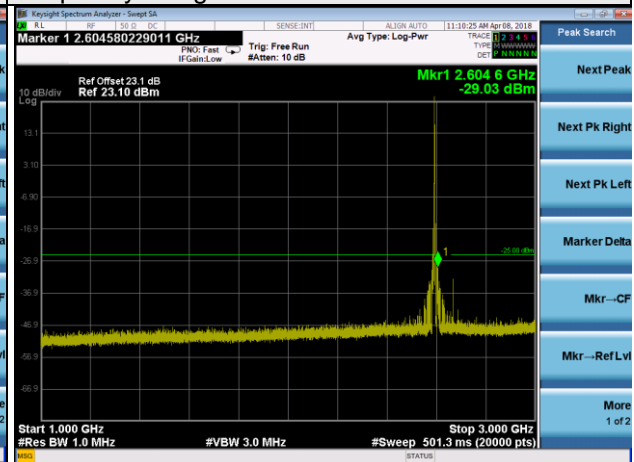

LTE Band 38 Channel Band width: 5MHz

Channel 38225

Frequency Range : 9kHz~1GHz

Frequency Range : 1GHz~3GHz

Frequency Range : 3GHz~27GHz

LTE Band 38 Channel Band width: 10MHz

Channel 37800

Frequency Range : 9kHz~1GHz

Frequency Range : 1GHz~3GHz

Frequency Range : 3GHz~27GHz

LTE Band 38 Channel Band width: 10MHz

Channel 38000

Frequency Range : 9kHz~1GHz

Frequency Range : 1GHz~3GHz

Frequency Range : 3GHz~27GHz

LTE Band 38 Channel Band width: 10MHz

Channel 38200

Frequency Range : 9kHz~1GHz

Frequency Range : 1GHz~3GHz

Frequency Range : 3GHz~27GHz

LTE Band 38 Channel Band width: 15MHz

Channel 37825

Frequency Range : 9kHz~1GHz

Frequency Range : 1GHz~3GHz