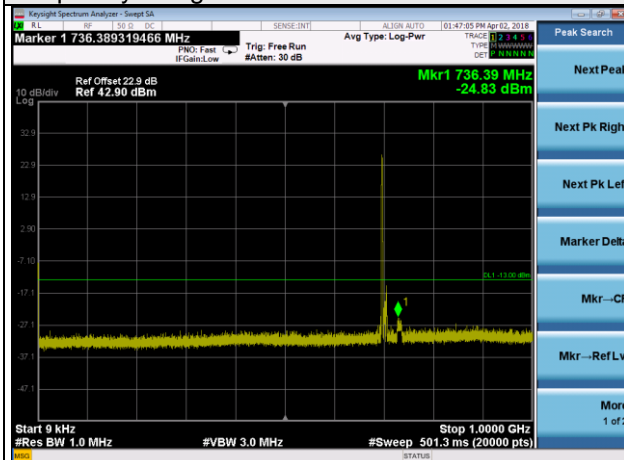

Frequency Range : 1GHz~10GHz

Channel 23825

Frequency Range : 9kHz~1GHz

Frequency Range : 1GHz~10GHz

LTE Band 17 Channel Band width: 10MHz

Channel 23780

Frequency Range : 9kHz~1GHz

Frequency Range : 1GHz~10GHz

Channel 23790

Frequency Range : 9kHz~1GHz

Frequency Range : 1GHz~10GHz

Channel 23800

Frequency Range : 9kHz~1GHz

Frequency Range : 1GHz~10GHz

LTE Band 30 Channel Band width: 5MHz

Channel 27685