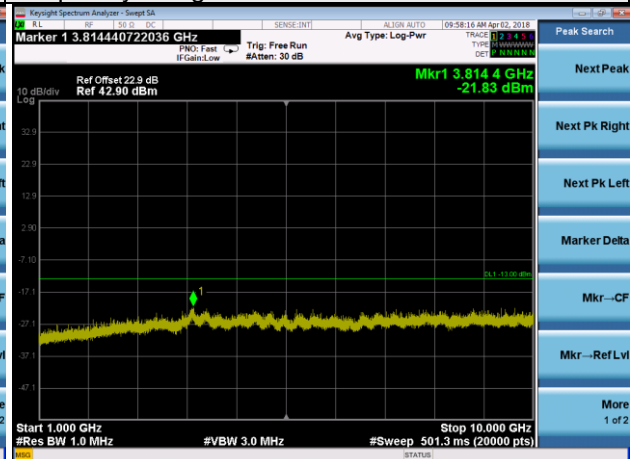

LTE Band 12 Channel Band width: 5MHz

Channel 23035

Frequency Range : 9kHz~1GHz

Frequency Range : 1GHz~10GHz

Channel 23095

Frequency Range : 9kHz~1GHz

Frequency Range : 1GHz~10GHz

Channel 23155

Frequency Range : 9kHz~1GHz

Frequency Range : 1GHz~10GHz

LTE Band 12 Channel Band width: 10MHz

Channel 23060

Frequency Range : 9kHz~1GHz

Frequency Range : 1GHz~10GHz

Channel 23095

Frequency Range : 9kHz~1GHz