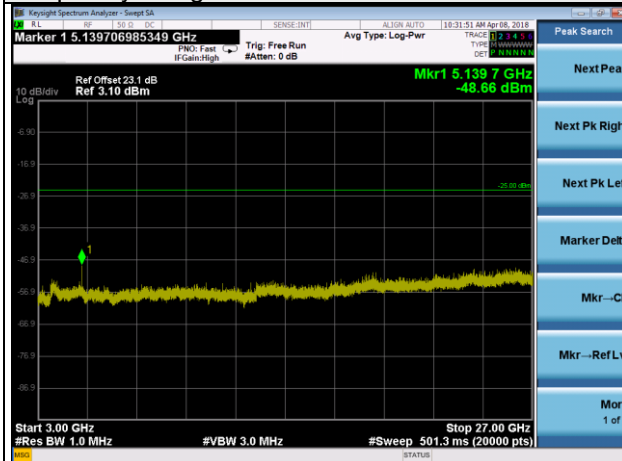

LTE Band 30 Channel Band width: 10MHz

Channel 27710

Frequency Range : 9kHz~1GHz

Frequency Range : 1GHz~2GHz

Frequency Range : 2GHz~3GHz

Frequency Range : 3GHz~23.5GHz

LTE Band 38 Channel Band width: 5MHz  
Channel 37775

Frequency Range : 9kHz~1GHz

Frequency Range : 1GHz~3GHz

Frequency Range : 3GHz~27GHz

LTE Band 38 Channel Band width: 5MHz

Channel 38000

Frequency Range : 9kHz~1GHz

Frequency Range : 1GHz~3GHz

Frequency Range : 3GHz~27GHz