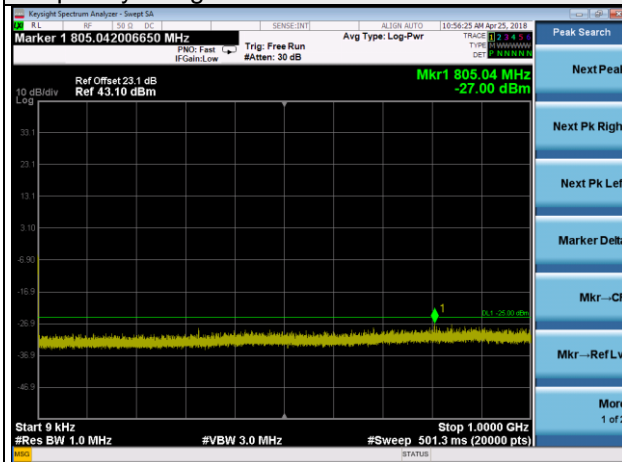

LTE Band 38 Channel Band width: 5MHz

Channel 38225

Frequency Range : 9kHz~1GHz

Frequency Range : 1GHz~3GHz

Frequency Range : 3GHz~27GHz

LTE Band 38 Channel Band width: 10MHz

Channel 37800

Frequency Range : 9kHz~1GHz

Frequency Range : 1GHz~3GHz

Frequency Range : 3GHz~27GHz

LTE Band 38 Channel Band width: 10MHz

Channel 38000

Frequency Range : 9kHz~1GHz

Frequency Range : 1GHz~3GHz

Frequency Range : 3GHz~27GHz

LTE Band 38 Channel Band width: 10MHz

Channel 38200

Frequency Range : 9kHz~1GHz

Frequency Range : 1GHz~3GHz

Frequency Range : 3GHz~27GHz

LTE Band 38 Channel Band width: 15MHz

Channel 37825

Frequency Range : 9kHz~1GHz

Frequency Range : 1GHz~3GHz