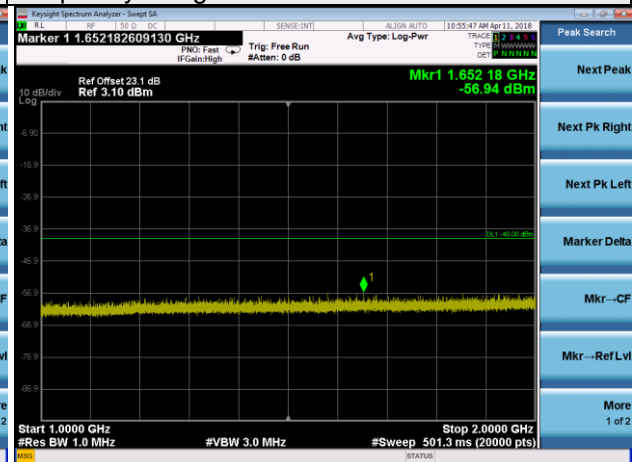

Frequency Range : 2GHz~3GHz

Frequency Range : 3GHz~23.5GHz

LTE Band 30 Channel Band width: 5MHz

Channel 27735

Frequency Range : 9kHz~1GHz

Frequency Range : 1GHz~2GHz

Frequency Range : 2GHz~3GHz

Frequency Range : 3GHz~23.5GHz

LTE Band 30 Channel Band width: 10MHz

Channel 27710

Frequency Range : 9kHz~1GHz

Frequency Range : 1GHz~2GHz

Frequency Range : 2GHz~3GHz

Frequency Range : 3GHz~23.5GHz

LTE Band 38 Channel Band width: 5MHz  
Channel 37775