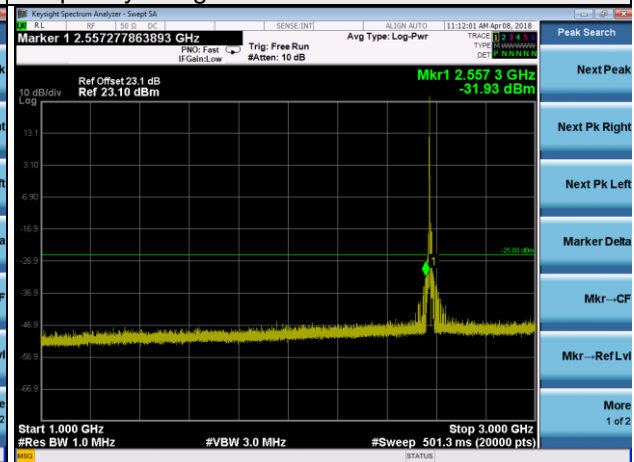

LTE Band 38 Channel Band width: 5MHz

Channel 38225

Frequency Range : 9kHz~1GHz

Frequency Range : 1GHz~3GHz

Frequency Range : 3GHz~27GHz

LTE Band 38 Channel Band width: 10MHz

Channel 37800

Frequency Range : 9kHz~1GHz

Frequency Range : 1GHz~3GHz

Frequency Range : 3GHz~27GHz

LTE Band 38 Channel Band width: 10MHz

Channel 38000

Frequency Range : 9kHz~1GHz

Frequency Range : 1GHz~3GHz

Frequency Range : 3GHz~27GHz

LTE Band 38 Channel Band width: 10MHz