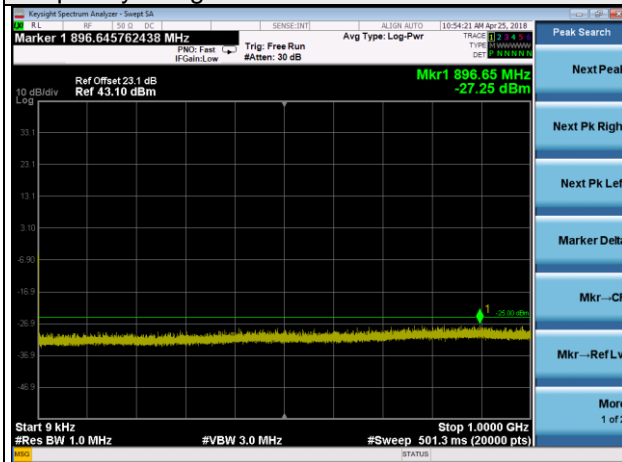

LTE Band 30 Channel Band width: 10MHz

Channel 27710

Frequency Range : 9kHz~1GHz

Frequency Range : 1GHz~2GHz

Frequency Range : 2GHz~3GHz

Frequency Range : 3GHz~23.5GHz

LTE Band 38 Channel Band width: 5MHz  
Channel 37775

Frequency Range : 9kHz~1GHz

Frequency Range : 1GHz~3GHz

Frequency Range : 3GHz~27GHz

LTE Band 38 Channel Band width: 5MHz

Channel 38000

Frequency Range : 9kHz~1GHz

Frequency Range : 1GHz~3GHz

Frequency Range : 3GHz~27GHz

LTE Band 38 Channel Band width: 5MHz

Channel 38225

Frequency Range : 9kHz~1GHz

Frequency Range : 1GHz~3GHz

Frequency Range : 3GHz~27GHz

LTE Band 38 Channel Band width: 10MHz

Channel 37800

Frequency Range : 9kHz~1GHz