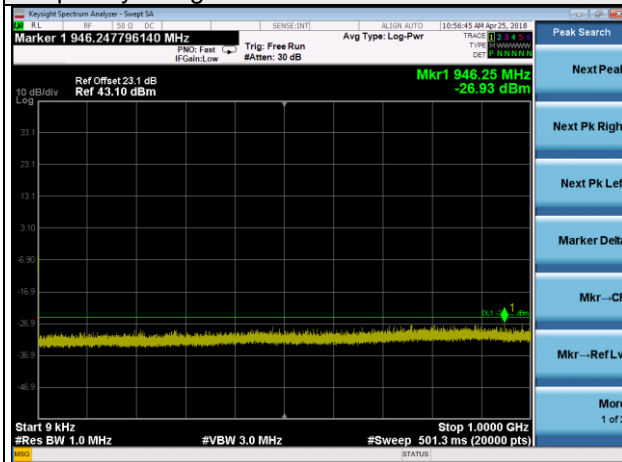

LTE Band 38 Channel Band width: 5MHz

Channel 38225

Frequency Range : 9kHz~1GHz

Frequency Range : 1GHz~3GHz

Frequency Range : 3GHz~27GHz

LTE Band 38 Channel Band width: 10MHz

Channel 37800

Frequency Range : 9kHz~1GHz

Frequency Range : 1GHz~3GHz

Frequency Range : 3GHz~27GHz

LTE Band 38 Channel Band width: 10MHz

Channel 38000

Frequency Range : 9kHz~1GHz

Frequency Range : 1GHz~3GHz

Frequency Range : 3GHz~27GHz

LTE Band 38 Channel Band width: 10MHz