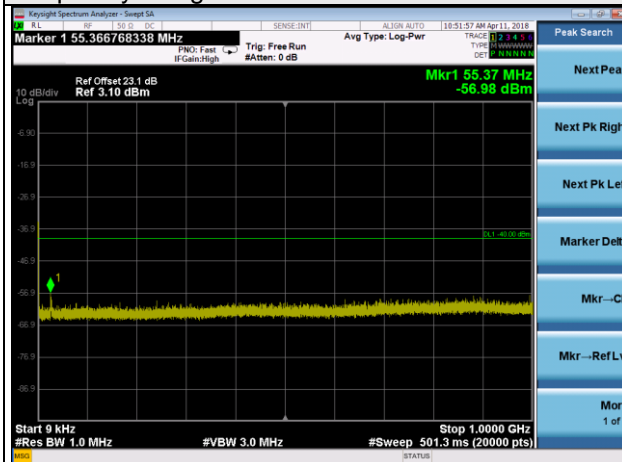

Frequency Range : 9kHz~1GHz

Frequency Range : 1GHz~2GHz

Frequency Range : 2GHz~3GHz

Frequency Range : 3GHz~23.5GHz

LTE Band 30 Channel Band width: 5MHz

Channel 27710

Frequency Range : 9kHz~1GHz

Frequency Range : 1GHz~2GHz

Frequency Range : 2GHz~3GHz

Frequency Range : 3GHz~23.5GHz

LTE Band 30 Channel Band width: 5MHz

Channel 27735

Frequency Range : 9kHz~1GHz

Frequency Range : 1GHz~2GHz

Frequency Range : 2GHz~3GHz

Frequency Range : 3GHz~23.5GHz