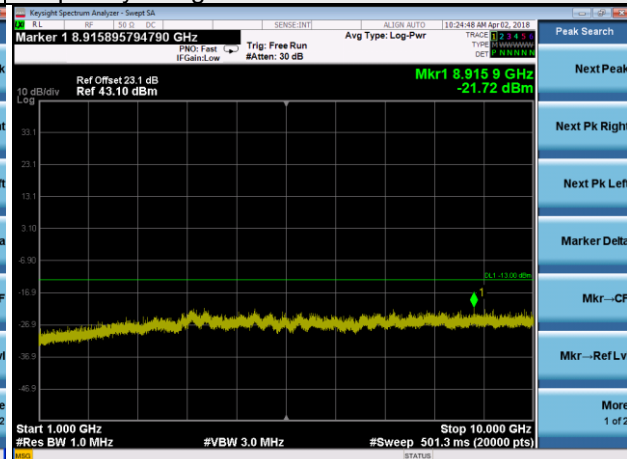

Channel 23230

Frequency Range : 9kHz~1GHz

Frequency Range : 1GHz~10GHz

Channel 23255

Frequency Range : 9kHz~1GHz

Frequency Range : 1GHz~10GHz

LTE Band 13 Channel Band width: 10MHz

Channel 23230

Frequency Range : 9kHz~1GHz

Frequency Range : 1GHz~10GHz

LTE Band 17 Channel Band width: 5MHz

Channel 23755

Frequency Range : 9kHz~1GHz

Frequency Range : 1GHz~10GHz

Channel 23790

Frequency Range : 9kHz~1GHz