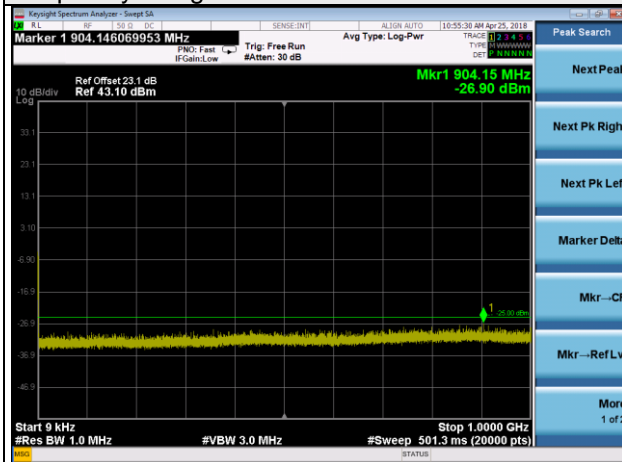

Frequency Range : 2GHz~3GHz

Frequency Range : 3GHz~23.5GHz

LTE Band 30 Channel Band width: 5MHz

Channel 27735

Frequency Range : 9kHz~1GHz

Frequency Range : 1GHz~2GHz

Frequency Range : 2GHz~3GHz

Frequency Range : 3GHz~23.5GHz

LTE Band 30 Channel Band width: 10MHz

Channel 27710

Frequency Range : 9kHz~1GHz

Frequency Range : 1GHz~2GHz

Frequency Range : 2GHz~3GHz

Frequency Range : 3GHz~23.5GHz

LTE Band 38 Channel Band width: 5MHz  
Channel 37775

Frequency Range : 9kHz~1GHz

Frequency Range : 1GHz~3GHz

Frequency Range : 3GHz~27GHz

LTE Band 38 Channel Band width: 5MHz

Channel 38000

Frequency Range : 9kHz~1GHz

Frequency Range : 1GHz~3GHz

Frequency Range : 3GHz~27GHz