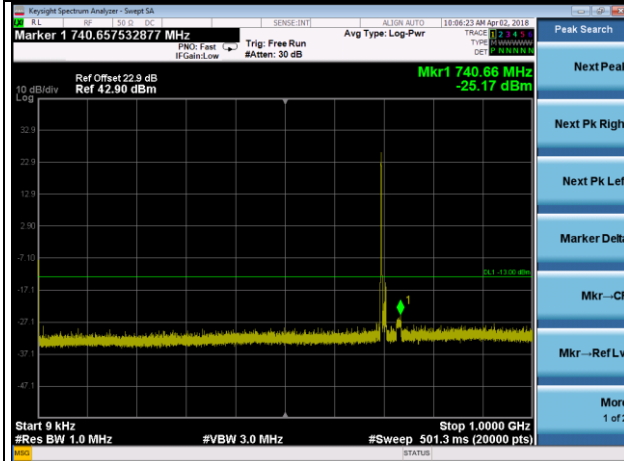

Frequency Range : 9kHz~1GHz

Frequency Range : 1GHz~10GHz

LTE Band 12 Channel Band width: 10MHz

Channel 23060

Frequency Range : 9kHz~1GHz

Frequency Range : 1GHz~10GHz

Channel 23095

Frequency Range : 9kHz~1GHz