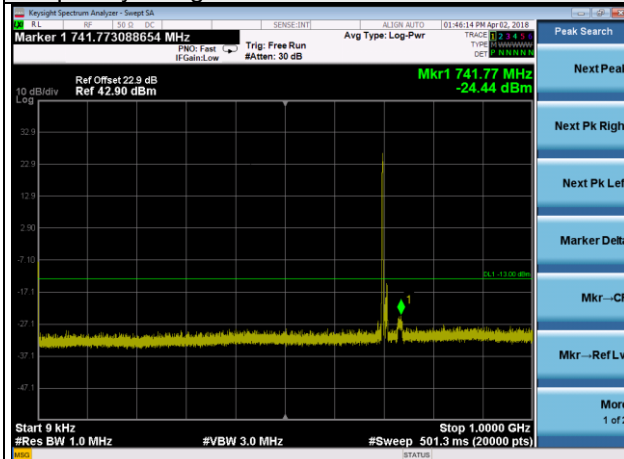

Frequency Range : 1GHz~10GHz

Channel 23825

Frequency Range : 9kHz~1GHz

Frequency Range : 1GHz~10GHz

LTE Band 17 Channel Band width: 10MHz

Channel 23780

Frequency Range : 9kHz~1GHz

Frequency Range : 1GHz~10GHz

Channel 23790

Frequency Range : 9kHz~1GHz

Frequency Range : 1GHz~10GHz

Channel 23800

Frequency Range : 9kHz~1GHz

Frequency Range : 1GHz~10GHz

LTE Band 30 Channel Band width: 5MHz

Channel 27685