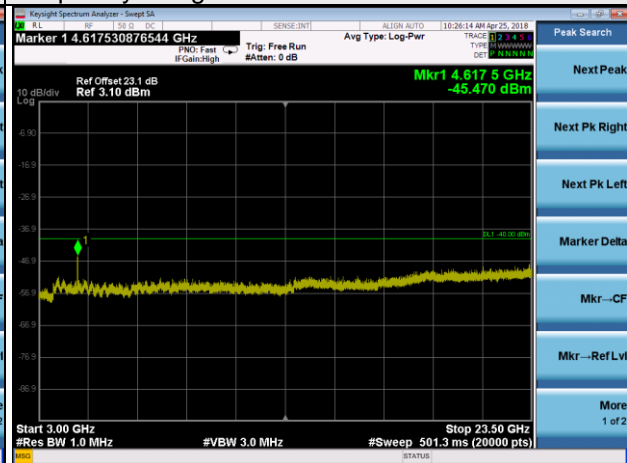

Frequency Range : 9kHz~1GHz

Frequency Range : 1GHz~2GHz

Frequency Range : 2GHz~3GHz

Frequency Range : 3GHz~23.5GHz

LTE Band 30 Channel Band width: 5MHz

Channel 27710

Frequency Range : 9kHz~1GHz

Frequency Range : 1GHz~2GHz