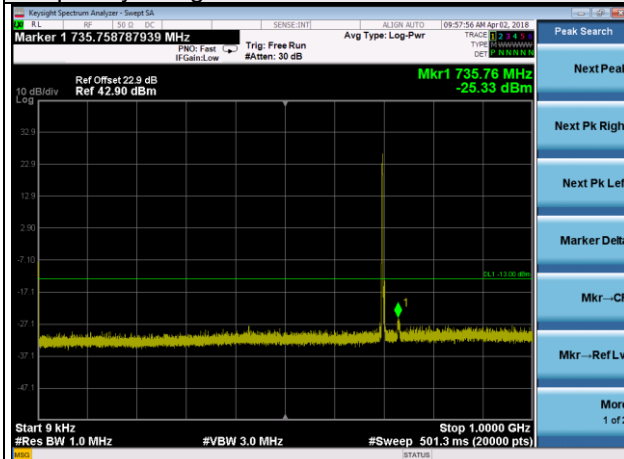

LTE Band 12 Channel Band width: 5MHz

Channel 23035

Frequency Range : 9kHz~1GHz

Frequency Range : 1GHz~10GHz

Channel 23095

Frequency Range : 9kHz~1GHz

Frequency Range : 1GHz~10GHz

Channel 23155