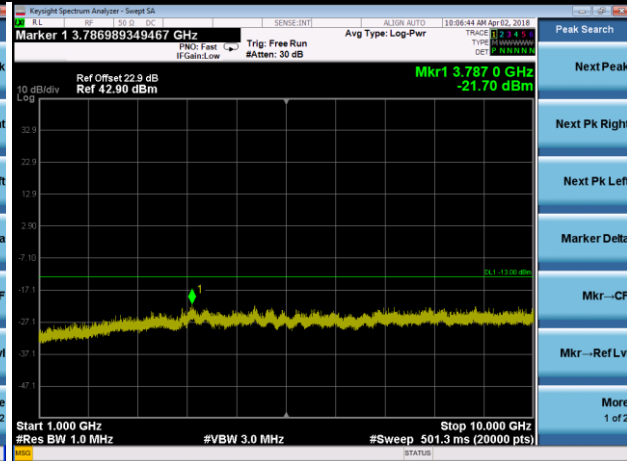

Frequency Range : 9kHz~1GHz

Frequency Range : 1GHz~10GHz

LTE Band 12 Channel Band width: 10MHz

Channel 23060

Frequency Range : 9kHz~1GHz

Frequency Range : 1GHz~10GHz

Channel 23095

Frequency Range : 9kHz~1GHz

Frequency Range : 1GHz~10GHz

Channel 23130

Frequency Range : 9kHz~1GHz

Frequency Range : 1GHz~10GHz

LTE Band 13 Channel Band width: 5MHz

Channel 23205

Frequency Range : 9kHz~1GHz

Frequency Range : 1GHz~10GHz