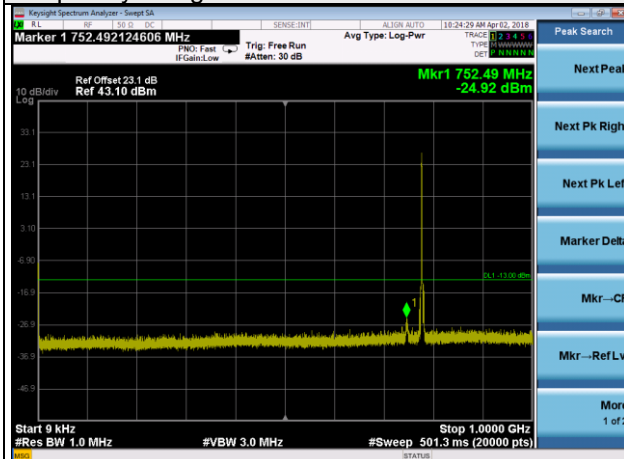

Channel 23230

Frequency Range : 9kHz~1GHz

Frequency Range : 1GHz~10GHz

Channel 23255

Frequency Range : 9kHz~1GHz

Frequency Range : 1GHz~10GHz

LTE Band 13 Channel Band width: 10MHz

Channel 23230

Frequency Range : 9kHz~1GHz

Frequency Range : 1GHz~10GHz

LTE Band 17 Channel Band width: 5MHz

Channel 23755

Frequency Range : 9kHz~1GHz

Frequency Range : 1GHz~10GHz

Channel 23790

Frequency Range : 9kHz~1GHz