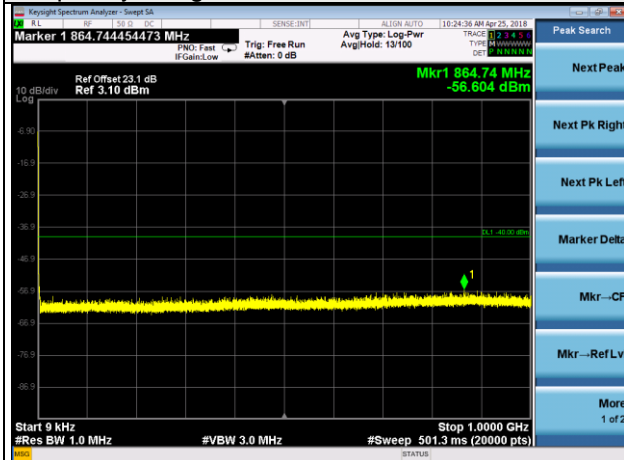

LTE Band 30 Channel Band width: 5MHz

Channel 27685

Frequency Range : 9kHz~1GHz