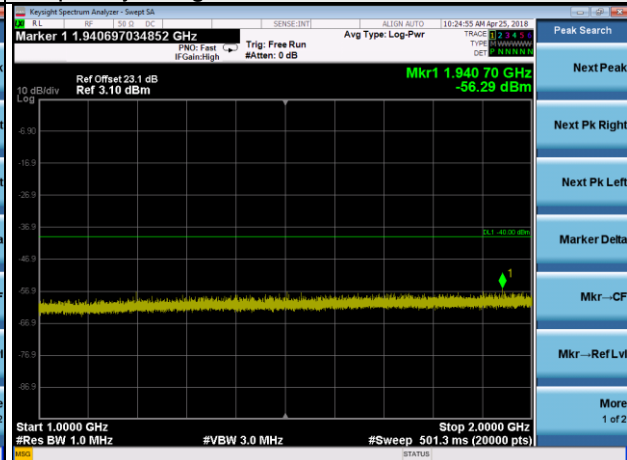

Frequency Range : 1GHz~2GHz