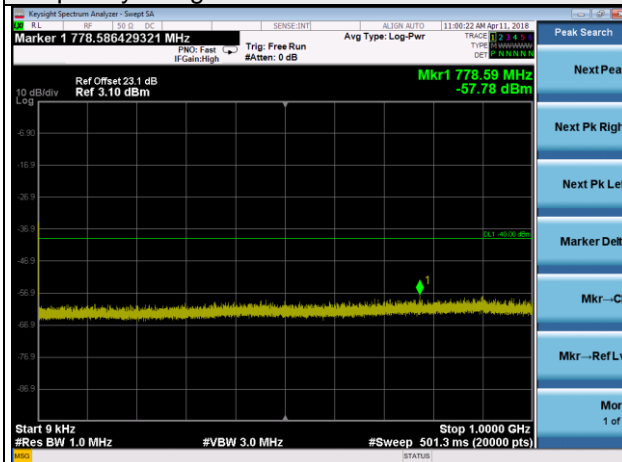

Frequency Range : 2GHz~3GHz

Frequency Range : 3GHz~23.5GHz

LTE Band 30 Channel Band width: 5MHz

Channel 27735

Frequency Range : 9kHz~1GHz

Frequency Range : 1GHz~2GHz

Frequency Range : 2GHz~3GHz

Frequency Range : 3GHz~23.5GHz

LTE Band 30 Channel Band width: 10MHz

Channel 27710

Frequency Range : 9kHz~1GHz

Frequency Range : 1GHz~2GHz

Frequency Range : 2GHz~3GHz

Frequency Range : 3GHz~23.5GHz

LTE Band 38 Channel Band width: 5MHz  
Channel 37775