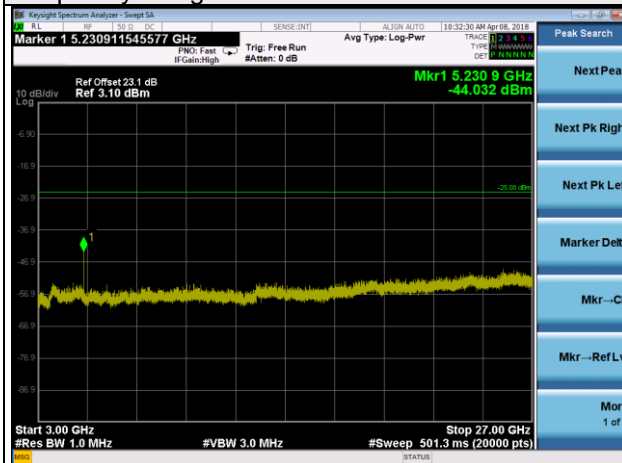

LTE Band 38 Channel Band width: 5MHz

Channel 38225

Frequency Range : 9kHz~1GHz

Frequency Range : 1GHz~3GHz

Frequency Range : 3GHz~27GHz

LTE Band 38 Channel Band width: 10MHz

Channel 37800

Frequency Range : 9kHz~1GHz

Frequency Range : 1GHz~3GHz

Frequency Range : 3GHz~27GHz

LTE Band 38 Channel Band width: 10MHz

Channel 38000

Frequency Range : 9kHz~1GHz

Frequency Range : 1GHz~3GHz

Frequency Range : 3GHz~27GHz

LTE Band 38 Channel Band width: 10MHz