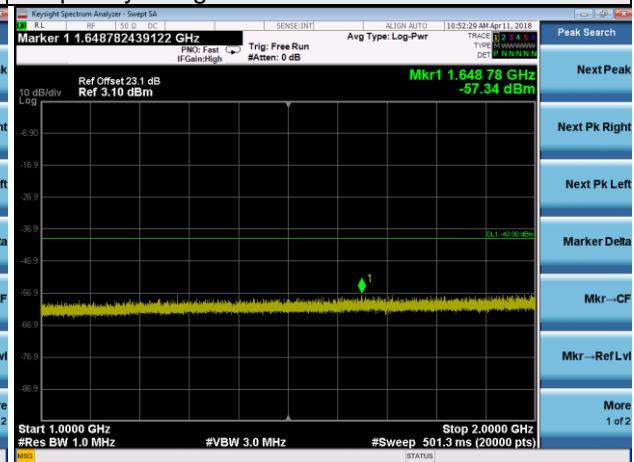

Frequency Range : 9kHz~1GHz

Frequency Range : 1GHz~2GHz

Frequency Range : 2GHz~3GHz

Frequency Range : 3GHz~23.5GHz

LTE Band 30 Channel Band width: 5MHz

Channel 27710

Frequency Range : 9kHz~1GHz

Frequency Range : 1GHz~2GHz

Frequency Range : 2GHz~3GHz

Frequency Range : 3GHz~23.5GHz

LTE Band 30 Channel Band width: 5MHz

Channel 27735

Frequency Range : 9kHz~1GHz

Frequency Range : 1GHz~2GHz

Frequency Range : 2GHz~3GHz

Frequency Range : 3GHz~23.5GHz