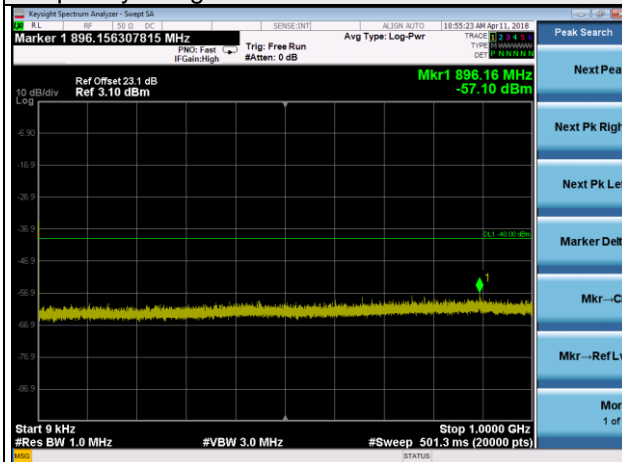

Frequency Range : 2GHz~3GHz

Frequency Range : 3GHz~23.5GHz

LTE Band 30 Channel Band width: 5MHz

Channel 27735

Frequency Range : 9kHz~1GHz

Frequency Range : 1GHz~2GHz

Frequency Range : 2GHz~3GHz

Frequency Range : 3GHz~23.5GHz

LTE Band 30 Channel Band width: 10MHz

Channel 27710

Frequency Range : 9kHz~1GHz

Frequency Range : 1GHz~2GHz

Frequency Range : 2GHz~3GHz

Frequency Range : 3GHz~23.5GHz

LTE Band 38 Channel Band width: 5MHz  
Channel 37775