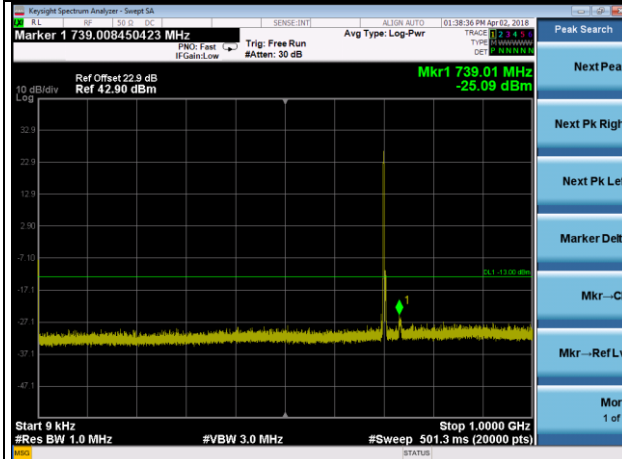

Frequency Range : 9kHz~1GHz

Frequency Range : 1GHz~10GHz

LTE Band 17 Channel Band width: 5MHz

Channel 23755

Frequency Range : 9kHz~1GHz

Frequency Range : 1GHz~10GHz

Channel 23790

Frequency Range : 9kHz~1GHz

Frequency Range : 1GHz~10GHz

Channel 23825

Frequency Range : 9kHz~1GHz

Frequency Range : 1GHz~10GHz

LTE Band 17 Channel Band width: 10MHz

Channel 23780

Frequency Range : 9kHz~1GHz

Frequency Range : 1GHz~10GHz