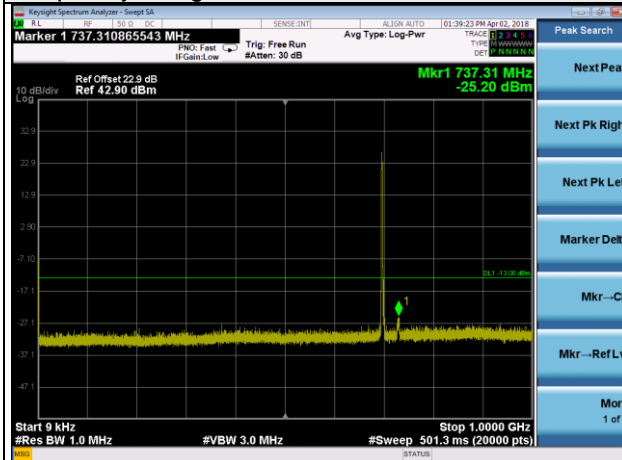

Frequency Range : 9kHz~1GHz

Frequency Range : 1GHz~10GHz

LTE Band 17 Channel Band width: 5MHz

Channel 23755

Frequency Range : 9kHz~1GHz

Frequency Range : 1GHz~10GHz

Channel 23790

Frequency Range : 9kHz~1GHz

Frequency Range : 1GHz~10GHz

Channel 23825

Frequency Range : 9kHz~1GHz

Frequency Range : 1GHz~10GHz

LTE Band 17 Channel Band width: 10MHz

Channel 23780

Frequency Range : 9kHz~1GHz

Frequency Range : 1GHz~10GHz