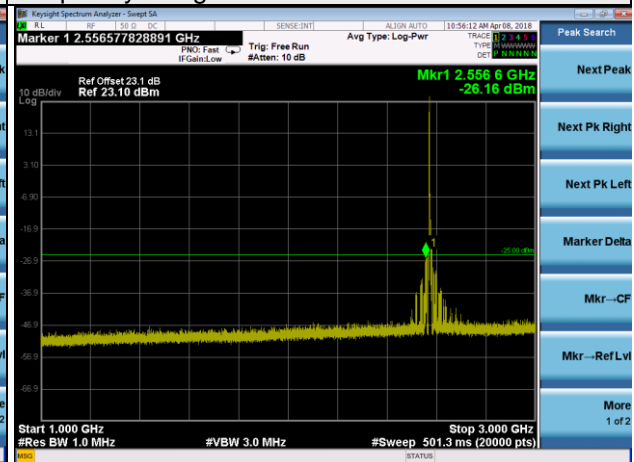

Frequency Range : 2GHz~3GHz

Frequency Range : 3GHz~23.5GHz

LTE Band 30 Channel Band width: 5MHz

Channel 27735

Frequency Range : 9kHz~1GHz

Frequency Range : 1GHz~2GHz

Frequency Range : 2GHz~3GHz

Frequency Range : 3GHz~23.5GHz

LTE Band 30 Channel Band width: 10MHz

Channel 27710

Frequency Range : 9kHz~1GHz

Frequency Range : 1GHz~2GHz

Frequency Range : 2GHz~3GHz

Frequency Range : 3GHz~23.5GHz

LTE Band 38 Channel Band width: 5MHz  
Channel 37775

Frequency Range : 9kHz~1GHz

Frequency Range : 1GHz~3GHz

Frequency Range : 3GHz~27GHz

LTE Band 38 Channel Band width: 5MHz

Channel 38000

Frequency Range : 9kHz~1GHz

Frequency Range : 1GHz~3GHz

Frequency Range : 3GHz~27GHz