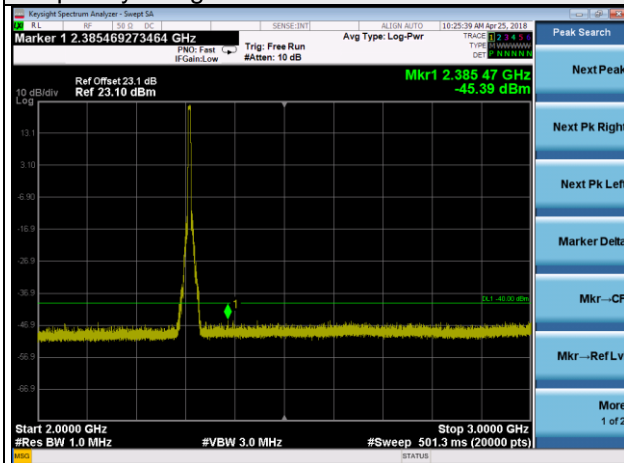

Frequency Range : 2GHz~3GHz