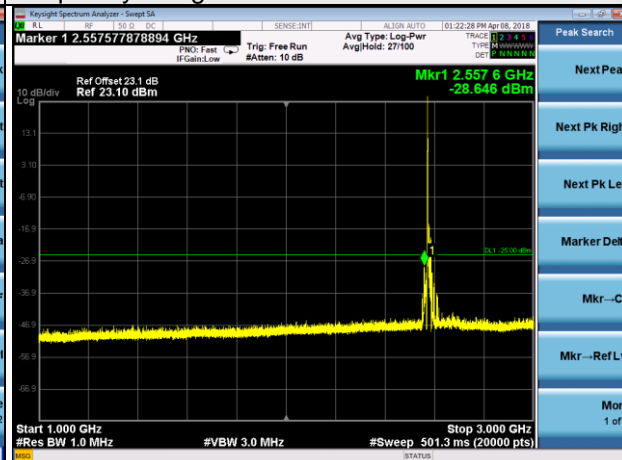

Channel 38200

Frequency Range : 9kHz~1GHz

Frequency Range : 1GHz~3GHz

Frequency Range : 3GHz~27GHz

LTE Band 38 Channel Band width: 15MHz

Channel 37825

Frequency Range : 9kHz~1GHz

Frequency Range : 1GHz~3GHz

Frequency Range : 3GHz~27GHz