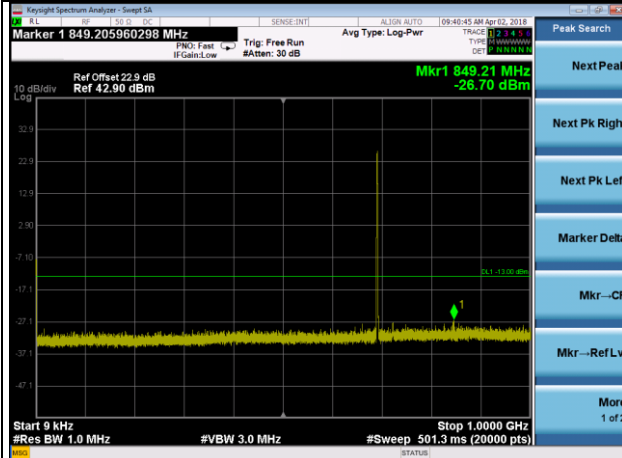

LTE Band 7 Channel Band width: 20MHz

Channel 21350

Frequency Range : 9kHz~1GHz

Frequency Range : 1GHz~3GHz

Frequency Range : 3GHz~26.5GHz

LTE CA_7C Channel Band width: 15+20MHz

Channel 21100+21271

Frequency Range : 9kHz~1GHz

Frequency Range : 1GHz~10GHz

Frequency Range : 10GHz~26.5GHz

LTE Band 12 Channel Band width: 1.4MHz

Channel 23017

Frequency Range : 9kHz~1GHz

Frequency Range : 1GHz~10GHz

Channel 23095

Frequency Range : 9kHz~1GHz

Frequency Range : 1GHz~10GHz

Channel 23173

Frequency Range : 9kHz~1GHz

Frequency Range : 1GHz~10GHz

LTE Band 12 Channel Band width: 3MHz

Channel 23025

Frequency Range : 9kHz~1GHz

Frequency Range : 1GHz~10GHz