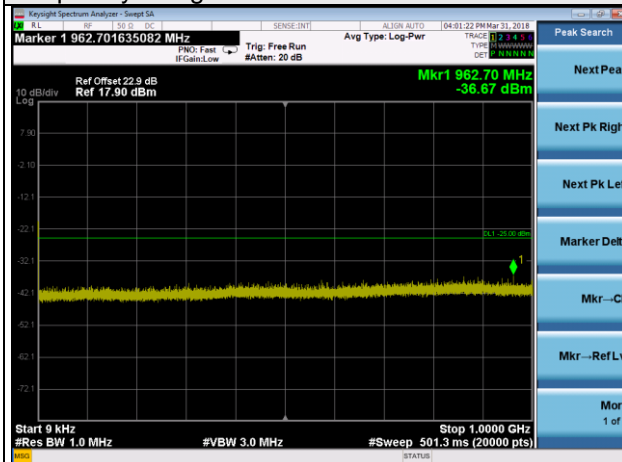

Channel 20175

Frequency Range : 9kHz~1GHz

Frequency Range : 1GHz~10GHz

Frequency Range : 10GHz~26.5GHz

LTE Band 4 Channel Band width: 20MHz

Channel 20300

Frequency Range : 9kHz~1GHz

Frequency Range : 1GHz~10GHz

Frequency Range : 10GHz~26.5GHz

LTE Band 7 Channel Band width: 5MHz

Channel 20775

Frequency Range : 9kHz~1GHz

Frequency Range : 1GHz~3GHz

Frequency Range : 3GHz~26.5GHz

LTE Band 7 Channel Band width: 5MHz

Channel 21100