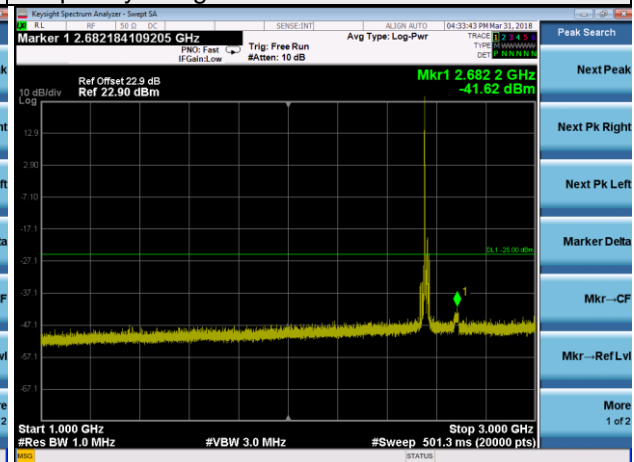

Frequency Range : 3GHz~26.5GHz

LTE Band 7 Channel Band width: 15MHz

Channel 21375

Frequency Range : 9kHz~1GHz

Frequency Range : 1GHz~3GHz

Frequency Range : 3GHz~26.5GHz

LTE Band 7 Channel Band width: 20MHz

Channel 20850

Frequency Range : 9kHz~1GHz

Frequency Range : 1GHz~3GHz

Frequency Range : 3GHz~26.5GHz

LTE Band 7 Channel Band width: 20MHz

Channel 21100

Frequency Range : 9kHz~1GHz

Frequency Range : 1GHz~3GHz

Frequency Range : 3GHz~26.5GHz

LTE Band 7 Channel Band width: 20MHz

Channel 21350

Frequency Range : 9kHz~1GHz

Frequency Range : 1GHz~3GHz

Frequency Range : 3GHz~26.5GHz

LTE CA_7C Channel Band width: 15+20MHz

Channel 21100+21271

Frequency Range : 9kHz~1GHz