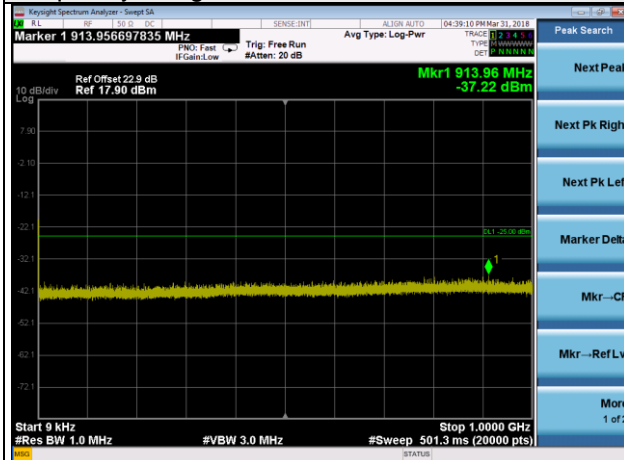

Frequency Range : 3GHz~26.5GHz

LTE Band 7 Channel Band width: 15MHz

Channel 21375

Frequency Range : 9kHz~1GHz

Frequency Range : 1GHz~3GHz

Frequency Range : 3GHz~26.5GHz

LTE Band 7 Channel Band width: 20MHz

Channel 20850

Frequency Range : 9kHz~1GHz

Frequency Range : 1GHz~3GHz

Frequency Range : 3GHz~26.5GHz

LTE Band 7 Channel Band width: 20MHz

Channel 21100

Frequency Range : 9kHz~1GHz

Frequency Range : 1GHz~3GHz

Frequency Range : 3GHz~26.5GHz