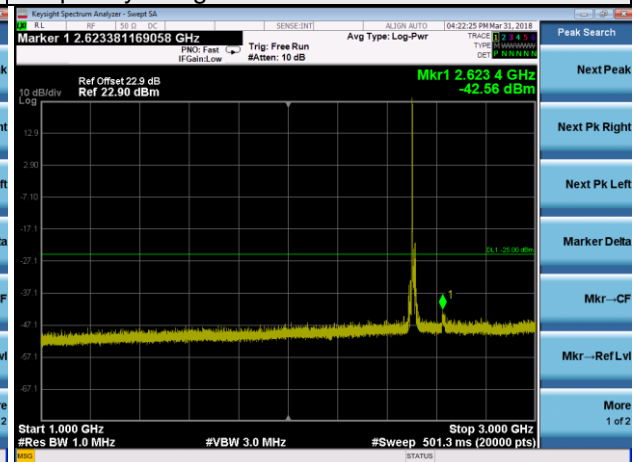

Frequency Range : 1GHz~3GHz

Frequency Range : 3GHz~26.5GHz

LTE Band 7 Channel Band width: 10MHz

Channel 21400

Frequency Range : 9kHz~1GHz

Frequency Range : 1GHz~3GHz

Frequency Range : 3GHz~26.5GHz

LTE Band 7 Channel Band width: 15MHz

Channel 20825

Frequency Range : 9kHz~1GHz

Frequency Range : 1GHz~3GHz

Frequency Range : 3GHz~26.5GHz

LTE Band 7 Channel Band width: 15MHz

Channel 21100

Frequency Range : 9kHz~1GHz

Frequency Range : 1GHz~3GHz