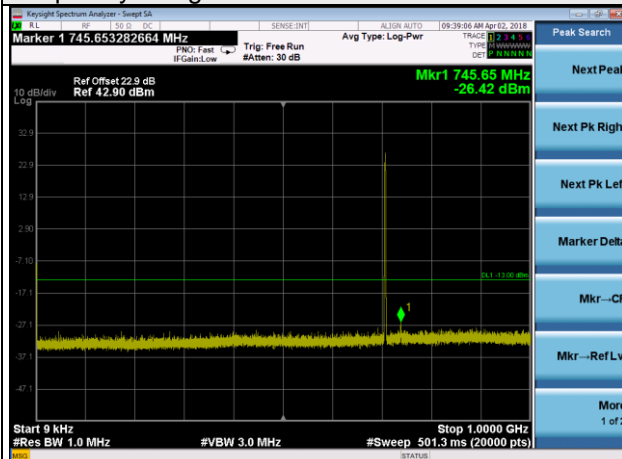

LTE Band 7 Channel Band width: 20MHz

Channel 21350

Frequency Range : 9kHz~1GHz

Frequency Range : 1GHz~3GHz

Frequency Range : 3GHz~26.5GHz

LTE CA_7C Channel Band width: 15+20MHz

Channel 21100+21271

Frequency Range : 9kHz~1GHz

Frequency Range : 1GHz~10GHz

Frequency Range : 10GHz~26.5GHz

LTE Band 12 Channel Band width: 1.4MHz

Channel 23017

Frequency Range : 9kHz~1GHz

Frequency Range : 1GHz~10GHz

Channel 23095

Frequency Range : 9kHz~1GHz

Frequency Range : 1GHz~10GHz

Channel 23173

Frequency Range : 9kHz~1GHz

Frequency Range : 1GHz~10GHz

LTE Band 12 Channel Band width: 3MHz

Channel 23025

Frequency Range : 9kHz~1GHz

Frequency Range : 1GHz~10GHz