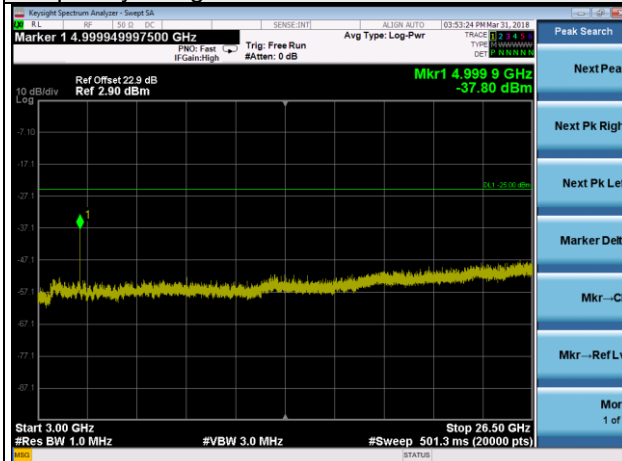

Channel 20175

Frequency Range : 9kHz~1GHz

Frequency Range : 1GHz~10GHz

Frequency Range : 10GHz~26.5GHz

LTE Band 4 Channel Band width: 20MHz

Channel 20300

Frequency Range : 9kHz~1GHz

Frequency Range : 1GHz~10GHz

Frequency Range : 10GHz~26.5GHz

LTE Band 7 Channel Band width: 5MHz

Channel 20775

Frequency Range : 9kHz~1GHz

Frequency Range : 1GHz~3GHz

Frequency Range : 3GHz~26.5GHz

LTE Band 7 Channel Band width: 5MHz

Channel 21100