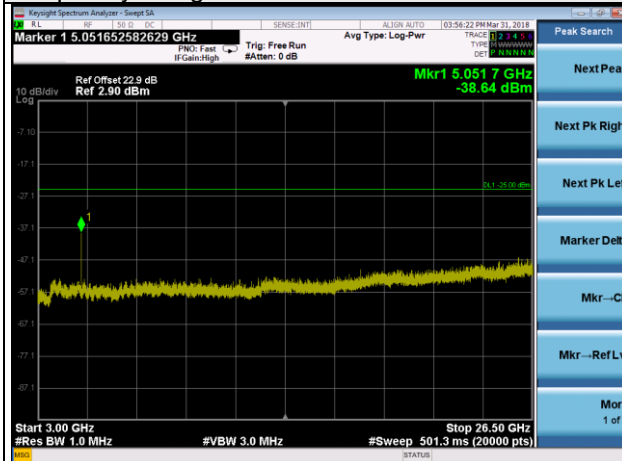

Frequency Range : 9kHz~1GHz

Frequency Range : 1GHz~3GHz

Frequency Range : 3GHz~26.5GHz

LTE Band 7 Channel Band width: 20MHz

Channel 21100

Frequency Range : 9kHz~1GHz

Frequency Range : 1GHz~3GHz

Frequency Range : 3GHz~26.5GHz

LTE Band 7 Channel Band width: 20MHz

Channel 21350

Frequency Range : 9kHz~1GHz

Frequency Range : 1GHz~3GHz

Frequency Range : 3GHz~26.5GHz

LTE CA_7C Channel Band width: 15+20MHz

Channel 21100+21271

Frequency Range : 9kHz~1GHz