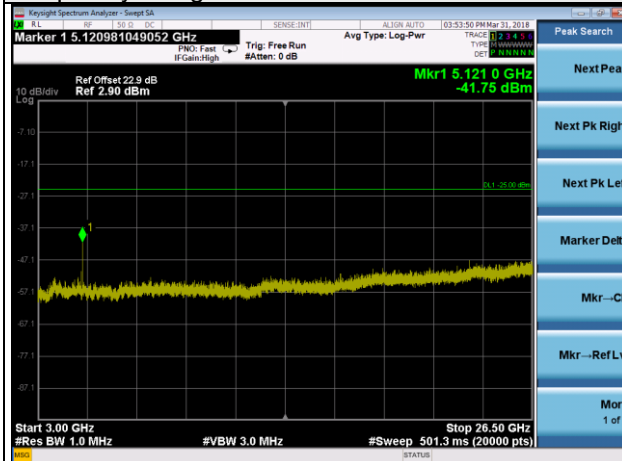

Frequency Range : 1GHz~3GHz

Frequency Range : 3GHz~26.5GHz

LTE Band 7 Channel Band width: 10MHz

Channel 21400

Frequency Range : 9kHz~1GHz

Frequency Range : 1GHz~3GHz

Frequency Range : 3GHz~26.5GHz

LTE Band 7 Channel Band width: 15MHz

Channel 20825

Frequency Range : 9kHz~1GHz

Frequency Range : 1GHz~3GHz

Frequency Range : 3GHz~26.5GHz

LTE Band 7 Channel Band width: 15MHz

Channel 21100

Frequency Range : 9kHz~1GHz

Frequency Range : 1GHz~3GHz