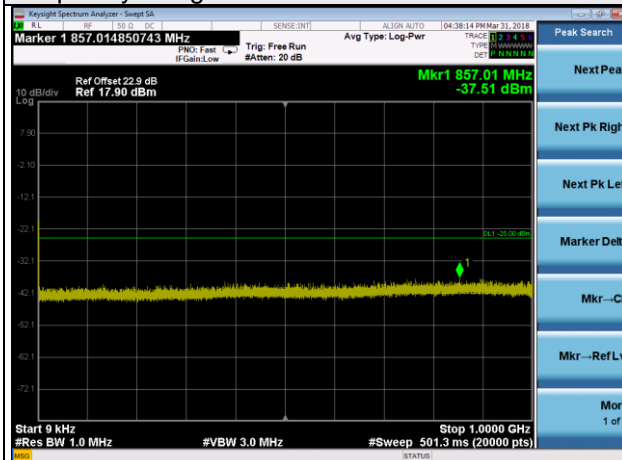

Frequency Range : 3GHz~26.5GHz

LTE Band 7 Channel Band width: 15MHz

Channel 21375

Frequency Range : 9kHz~1GHz

Frequency Range : 1GHz~3GHz

Frequency Range : 3GHz~26.5GHz

LTE Band 7 Channel Band width: 20MHz

Channel 20850

Frequency Range : 9kHz~1GHz

Frequency Range : 1GHz~3GHz

Frequency Range : 3GHz~26.5GHz

LTE Band 7 Channel Band width: 20MHz

Channel 21100

Frequency Range : 9kHz~1GHz

Frequency Range : 1GHz~3GHz

Frequency Range : 3GHz~26.5GHz

LTE Band 7 Channel Band width: 20MHz

Channel 21350

Frequency Range : 9kHz~1GHz

Frequency Range : 1GHz~3GHz

Frequency Range : 3GHz~26.5GHz

LTE CA_7C Channel Band width: 15+20MHz

Channel 21100+21271

Frequency Range : 9kHz~1GHz