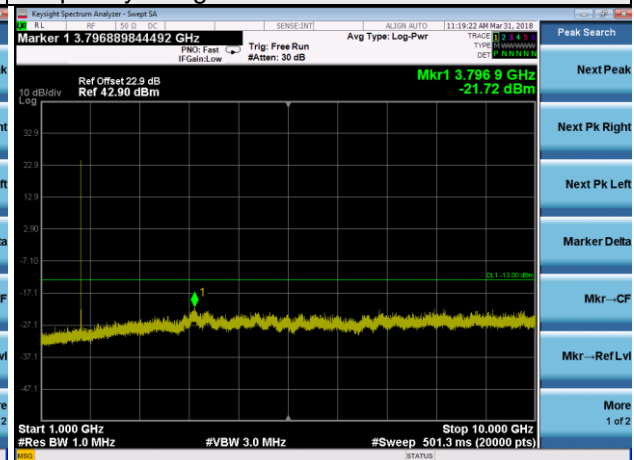

LTE Band 4 Channel Band width: 15MHz

Channel 20175

Frequency Range : 9kHz~1GHz

Frequency Range : 1GHz~10GHz

Frequency Range : 10GHz~26.5GHz

LTE Band 4 Channel Band width: 15MHz

Channel 20325

Frequency Range : 9kHz~1GHz

Frequency Range : 1GHz~10GHz

Frequency Range : 10GHz~26.5GHz

LTE Band 4 Channel Band width: 20MHz

Channel 20050

Frequency Range : 9kHz~1GHz

Frequency Range : 1GHz~10GHz

Frequency Range : 10GHz~26.5GHz

LTE Band 4 Channel Band width: 20MHz

Channel 20175

Frequency Range : 9kHz~1GHz

Frequency Range : 1GHz~10GHz

Frequency Range : 10GHz~26.5GHz

LTE Band 4 Channel Band width: 20MHz

Channel 20300

Frequency Range : 9kHz~1GHz

Frequency Range : 1GHz~10GHz