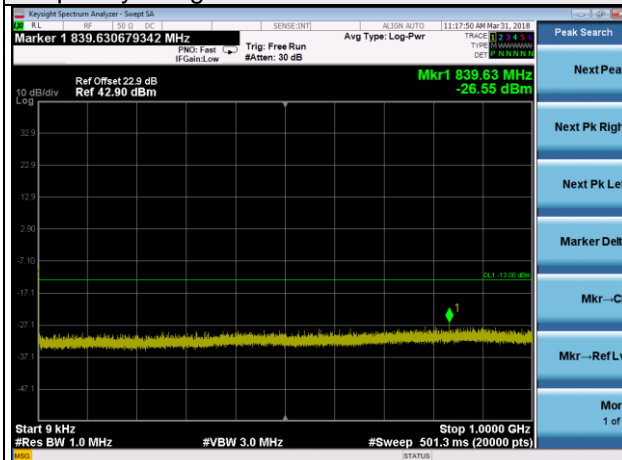

LTE Band 4 Channel Band width: 15MHz

Channel 20175

Frequency Range : 9kHz~1GHz

Frequency Range : 1GHz~10GHz

Frequency Range : 10GHz~26.5GHz

LTE Band 4 Channel Band width: 15MHz

Channel 20325

Frequency Range : 9kHz~1GHz

Frequency Range : 1GHz~10GHz

Frequency Range : 10GHz~26.5GHz

LTE Band 4 Channel Band width: 20MHz

Channel 20050

Frequency Range : 9kHz~1GHz

Frequency Range : 1GHz~10GHz

Frequency Range : 10GHz~26.5GHz

LTE Band 4 Channel Band width: 20MHz

Channel 20175

Frequency Range : 9kHz~1GHz

Frequency Range : 1GHz~10GHz

Frequency Range : 10GHz~26.5GHz

LTE Band 4 Channel Band width: 20MHz

Channel 20300

Frequency Range : 9kHz~1GHz

Frequency Range : 1GHz~10GHz