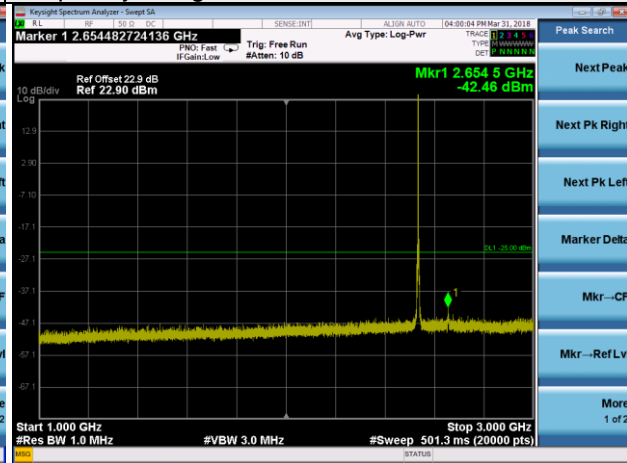

Frequency Range : 1GHz~3GHz