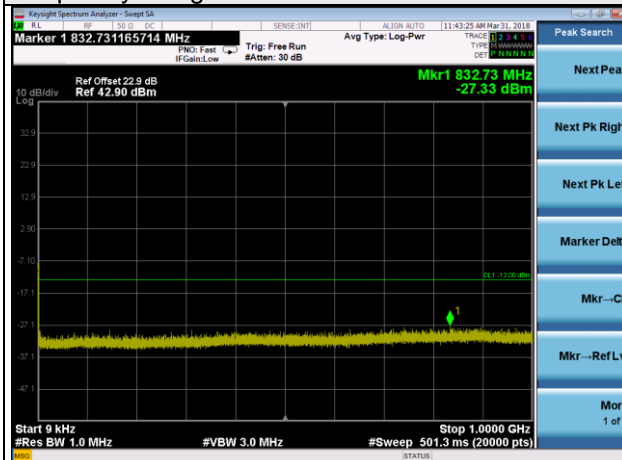

LTE Band 4 Channel Band width: 15MHz

Channel 20175

Frequency Range : 9kHz~1GHz

Frequency Range : 1GHz~10GHz

Frequency Range : 10GHz~26.5GHz

LTE Band 4 Channel Band width: 15MHz

Channel 20325

Frequency Range : 9kHz~1GHz

Frequency Range : 1GHz~10GHz

Frequency Range : 10GHz~26.5GHz

LTE Band 4 Channel Band width: 20MHz

Channel 20050

Frequency Range : 9kHz~1GHz

Frequency Range : 1GHz~10GHz

Frequency Range : 10GHz~26.5GHz

LTE Band 4 Channel Band width: 20MHz

Channel 20175

Frequency Range : 9kHz~1GHz

Frequency Range : 1GHz~10GHz

Frequency Range : 10GHz~26.5GHz

LTE Band 4 Channel Band width: 20MHz

Channel 20300

Frequency Range : 9kHz~1GHz

Frequency Range : 1GHz~10GHz