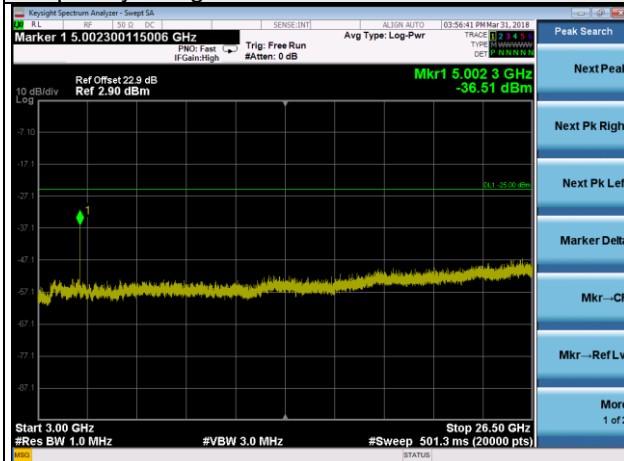

Frequency Range : 3GHz~26.5GHz

LTE Band 7 Channel Band width: 15MHz

Channel 21375

Frequency Range : 9kHz~1GHz

Frequency Range : 1GHz~3GHz

Frequency Range : 3GHz~26.5GHz

LTE Band 7 Channel Band width: 20MHz

Channel 20850

Frequency Range : 9kHz~1GHz

Frequency Range : 1GHz~3GHz

Frequency Range : 3GHz~26.5GHz

LTE Band 7 Channel Band width: 20MHz

Channel 21100

Frequency Range : 9kHz~1GHz

Frequency Range : 1GHz~3GHz

Frequency Range : 3GHz~26.5GHz