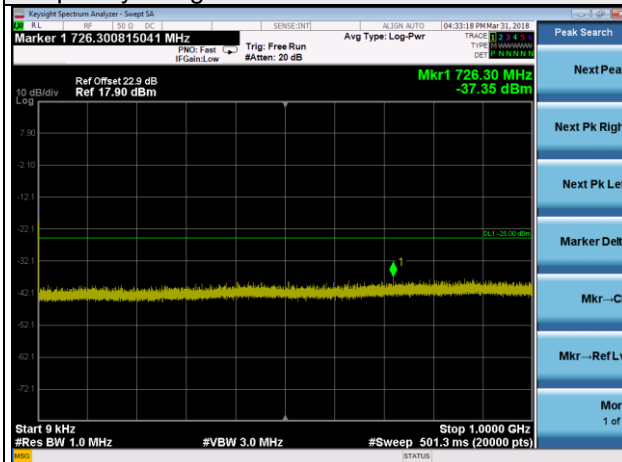

Frequency Range : 3GHz~26.5GHz

LTE Band 7 Channel Band width: 15MHz

Channel 21375

Frequency Range : 9kHz~1GHz

Frequency Range : 1GHz~3GHz

Frequency Range : 3GHz~26.5GHz

LTE Band 7 Channel Band width: 20MHz

Channel 20850

Frequency Range : 9kHz~1GHz

Frequency Range : 1GHz~3GHz

Frequency Range : 3GHz~26.5GHz

LTE Band 7 Channel Band width: 20MHz

Channel 21100

Frequency Range : 9kHz~1GHz

Frequency Range : 1GHz~3GHz

Frequency Range : 3GHz~26.5GHz

LTE Band 7 Channel Band width: 20MHz

Channel 21350

Frequency Range : 9kHz~1GHz

Frequency Range : 1GHz~3GHz

Frequency Range : 3GHz~26.5GHz

LTE CA_7C Channel Band width: 15+20MHz

Channel 21100+21271

Frequency Range : 9kHz~1GHz