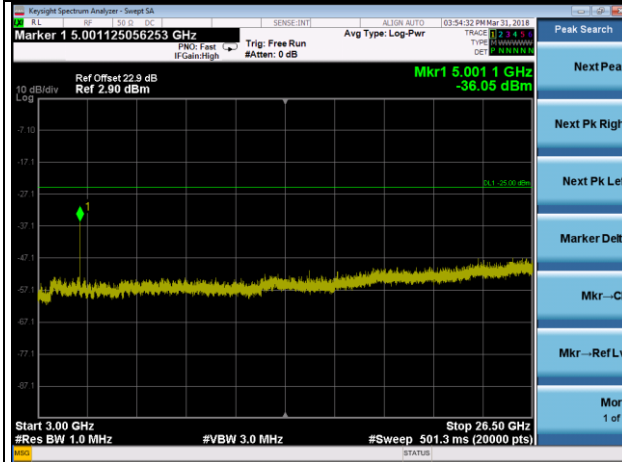

LTE Band 7 Channel Band width: 10MHz

Channel 20800

Frequency Range : 9kHz~1GHz

Frequency Range : 1GHz~3GHz

Frequency Range : 3GHz~26.5GHz

LTE Band 7 Channel Band width: 10MHz

Channel 21100

Frequency Range : 9kHz~1GHz

Frequency Range : 1GHz~3GHz

Frequency Range : 3GHz~26.5GHz

LTE Band 7 Channel Band width: 10MHz

Channel 21400

Frequency Range : 9kHz~1GHz

Frequency Range : 1GHz~3GHz

Frequency Range : 3GHz~26.5GHz

LTE Band 7 Channel Band width: 15MHz