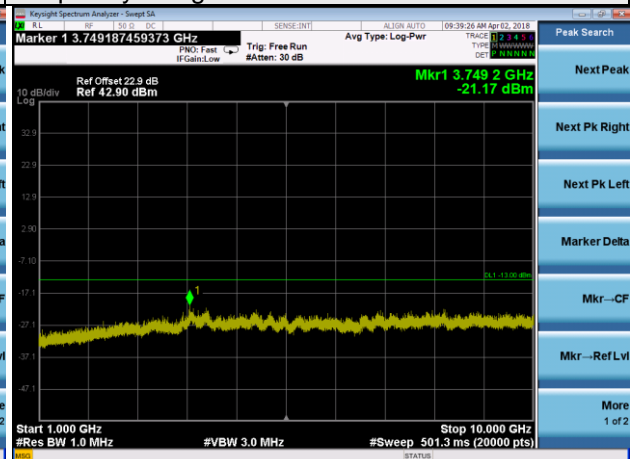

Frequency Range : 1GHz~10GHz

Frequency Range : 10GHz~26.5GHz

LTE Band 12 Channel Band width: 1.4MHz

Channel 23017

Frequency Range : 9kHz~1GHz

Frequency Range : 1GHz~10GHz

Channel 23095

Frequency Range : 9kHz~1GHz

Frequency Range : 1GHz~10GHz

Channel 23173

Frequency Range : 9kHz~1GHz

Frequency Range : 1GHz~10GHz

LTE Band 12 Channel Band width: 3MHz

Channel 23025

Frequency Range : 9kHz~1GHz

Frequency Range : 1GHz~10GHz