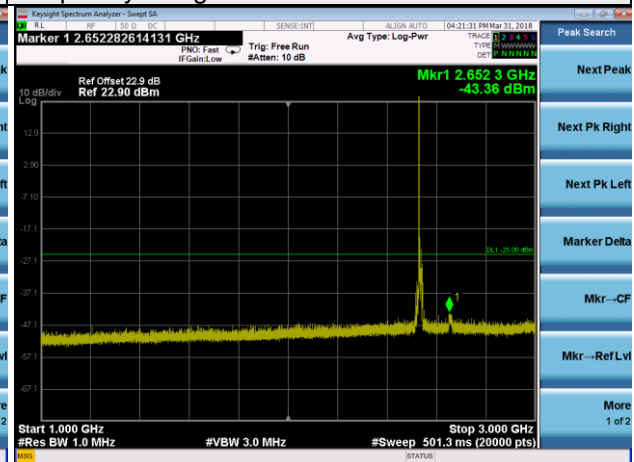

Channel 20825

Frequency Range : 9kHz~1GHz

Frequency Range : 1GHz~3GHz

Frequency Range : 3GHz~26.5GHz

LTE Band 7 Channel Band width: 15MHz

Channel 21100

Frequency Range : 9kHz~1GHz

Frequency Range : 1GHz~3GHz

Frequency Range : 3GHz~26.5GHz

LTE Band 7 Channel Band width: 15MHz

Channel 21375

Frequency Range : 9kHz~1GHz

Frequency Range : 1GHz~3GHz

Frequency Range : 3GHz~26.5GHz

LTE Band 7 Channel Band width: 20MHz

Channel 20850