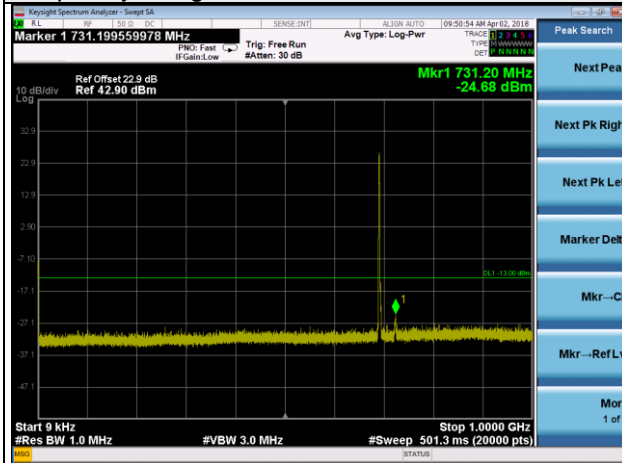

Frequency Range : 1GHz~10GHz

Frequency Range : 10GHz~26.5GHz

LTE Band 12 Channel Band width: 1.4MHz

Channel 23017

Frequency Range : 9kHz~1GHz

Frequency Range : 1GHz~10GHz

Channel 23095

Frequency Range : 9kHz~1GHz

Frequency Range : 1GHz~10GHz

Channel 23173

Frequency Range : 9kHz~1GHz

Frequency Range : 1GHz~10GHz

LTE Band 12 Channel Band width: 3MHz

Channel 23025

Frequency Range : 9kHz~1GHz

Frequency Range : 1GHz~10GHz