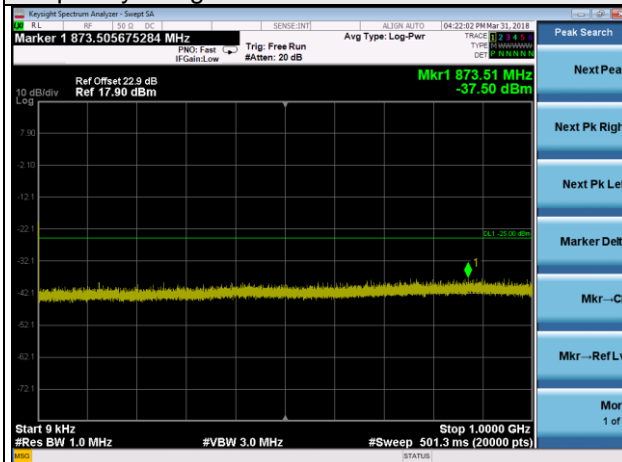

Frequency Range : 1GHz~3GHz

Frequency Range : 3GHz~26.5GHz

LTE Band 7 Channel Band width: 10MHz

Channel 21400

Frequency Range : 9kHz~1GHz

Frequency Range : 1GHz~3GHz

Frequency Range : 3GHz~26.5GHz

LTE Band 7 Channel Band width: 15MHz

Channel 20825

Frequency Range : 9kHz~1GHz

Frequency Range : 1GHz~3GHz

Frequency Range : 3GHz~26.5GHz

LTE Band 7 Channel Band width: 15MHz

Channel 21100

Frequency Range : 9kHz~1GHz

Frequency Range : 1GHz~3GHz