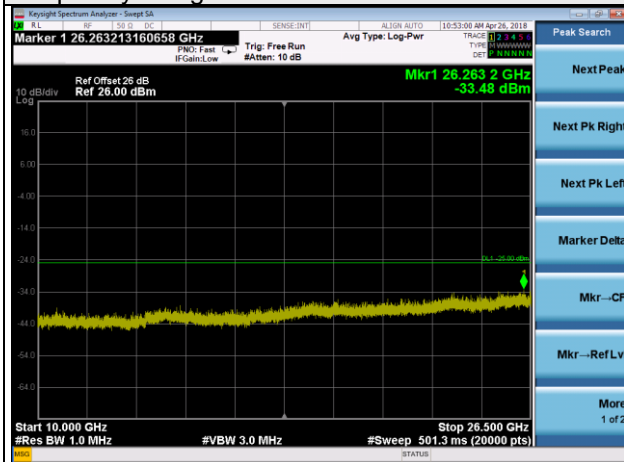

LTE Band 7 Channel Band width: 20MHz

Channel 21350

Frequency Range : 9kHz~1GHz

Frequency Range : 1GHz~3GHz

Frequency Range : 3GHz~26.5GHz

LTE CA_7C Channel Band width: 15+20MHz

Channel 21100+21271

Frequency Range : 9kHz~1GHz

Frequency Range : 1GHz~10GHz

Frequency Range : 10GHz~26.5GHz

LTE Band 12 Channel Band width: 1.4MHz

Channel 23017

Frequency Range : 9kHz~1GHz

Frequency Range : 1GHz~10GHz

Channel 23095

Frequency Range : 9kHz~1GHz