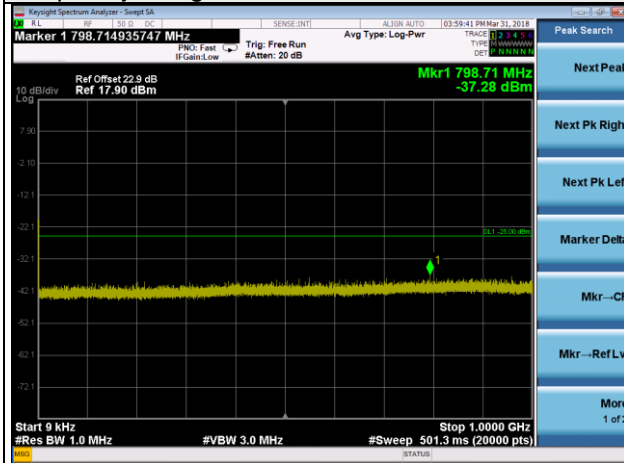

LTE Band 7 Channel Band width: 5MHz

Channel 21100

Frequency Range : 9kHz~1GHz