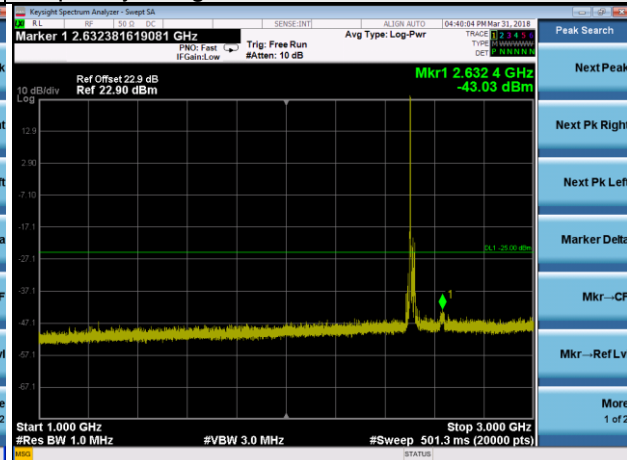

Frequency Range : 1GHz~3GHz