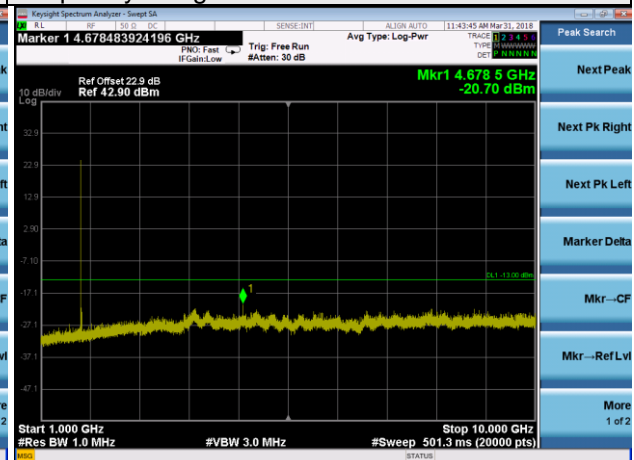

Frequency Range : 1GHz~10GHz

Frequency Range : 10GHz~26.5GHz

LTE Band 4 Channel Band width: 20MHz

Channel 20050

Frequency Range : 9kHz~1GHz

Frequency Range : 1GHz~10GHz

Frequency Range : 10GHz~26.5GHz

LTE Band 4 Channel Band width: 20MHz

Channel 20175

Frequency Range : 9kHz~1GHz

Frequency Range : 1GHz~10GHz

Frequency Range : 10GHz~26.5GHz

LTE Band 4 Channel Band width: 20MHz

Channel 20300

Frequency Range : 9kHz~1GHz

Frequency Range : 1GHz~10GHz