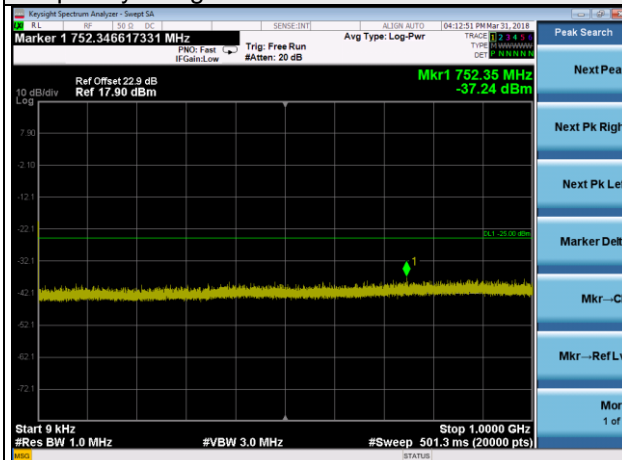

LTE Band 7 Channel Band width: 10MHz

Channel 20800

Frequency Range : 9kHz~1GHz

Frequency Range : 1GHz~3GHz

Frequency Range : 3GHz~26.5GHz

LTE Band 7 Channel Band width: 10MHz

Channel 21100

Frequency Range : 9kHz~1GHz

Frequency Range : 1GHz~3GHz

Frequency Range : 3GHz~26.5GHz

LTE Band 7 Channel Band width: 10MHz

Channel 21400

Frequency Range : 9kHz~1GHz

Frequency Range : 1GHz~3GHz

Frequency Range : 3GHz~26.5GHz

LTE Band 7 Channel Band width: 15MHz