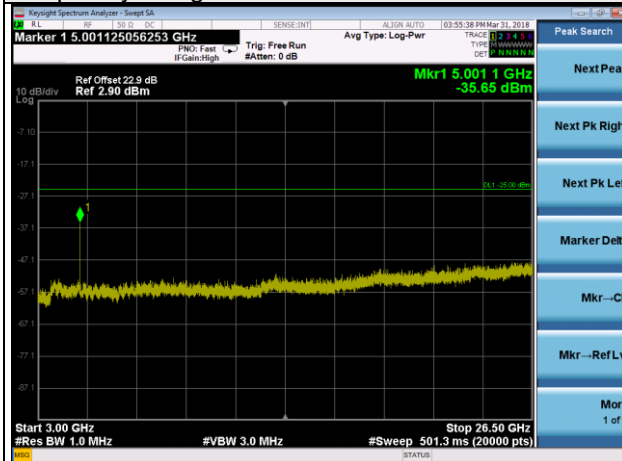

Frequency Range : 1GHz~3GHz

Frequency Range : 3GHz~26.5GHz

LTE Band 7 Channel Band width: 10MHz

Channel 21400

Frequency Range : 9kHz~1GHz

Frequency Range : 1GHz~3GHz

Frequency Range : 3GHz~26.5GHz

LTE Band 7 Channel Band width: 15MHz

Channel 20825

Frequency Range : 9kHz~1GHz

Frequency Range : 1GHz~3GHz

Frequency Range : 3GHz~26.5GHz

LTE Band 7 Channel Band width: 15MHz

Channel 21100

Frequency Range : 9kHz~1GHz

Frequency Range : 1GHz~3GHz