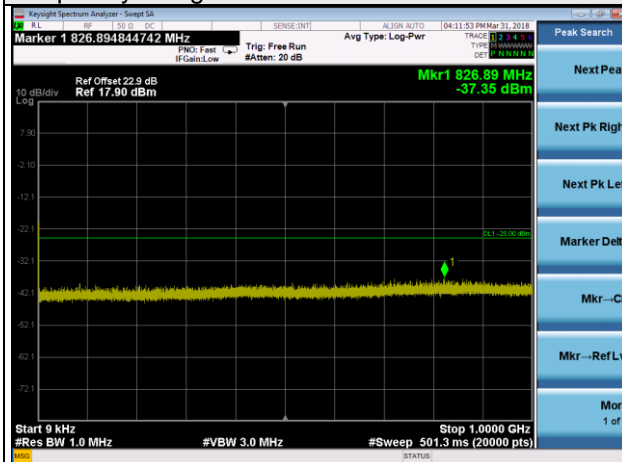

LTE Band 7 Channel Band width: 10MHz

Channel 20800

Frequency Range : 9kHz~1GHz

Frequency Range : 1GHz~3GHz

Frequency Range : 3GHz~26.5GHz

LTE Band 7 Channel Band width: 10MHz

Channel 21100

Frequency Range : 9kHz~1GHz

Frequency Range : 1GHz~3GHz

Frequency Range : 3GHz~26.5GHz

LTE Band 7 Channel Band width: 10MHz

Channel 21400

Frequency Range : 9kHz~1GHz

Frequency Range : 1GHz~3GHz

Frequency Range : 3GHz~26.5GHz

LTE Band 7 Channel Band width: 15MHz

Channel 20825

Frequency Range : 9kHz~1GHz

Frequency Range : 1GHz~3GHz

Frequency Range : 3GHz~26.5GHz

LTE Band 7 Channel Band width: 15MHz

Channel 21100

Frequency Range : 9kHz~1GHz

Frequency Range : 1GHz~3GHz