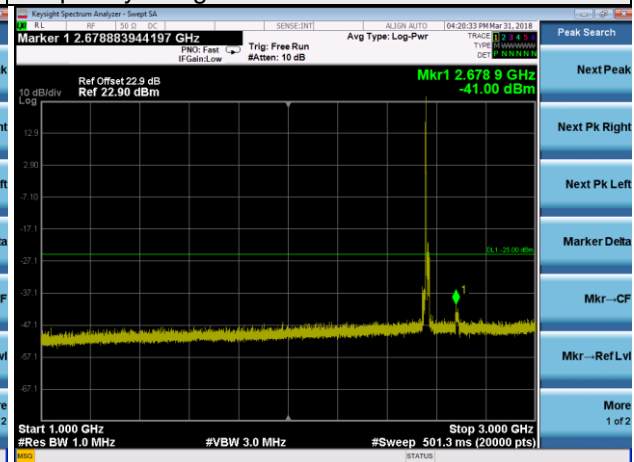

Frequency Range : 3GHz~26.5GHz

LTE Band 7 Channel Band width: 15MHz

Channel 21375

Frequency Range : 9kHz~1GHz

Frequency Range : 1GHz~3GHz

Frequency Range : 3GHz~26.5GHz

LTE Band 7 Channel Band width: 20MHz

Channel 20850

Frequency Range : 9kHz~1GHz

Frequency Range : 1GHz~3GHz

Frequency Range : 3GHz~26.5GHz

LTE Band 7 Channel Band width: 20MHz

Channel 21100

Frequency Range : 9kHz~1GHz

Frequency Range : 1GHz~3GHz

Frequency Range : 3GHz~26.5GHz