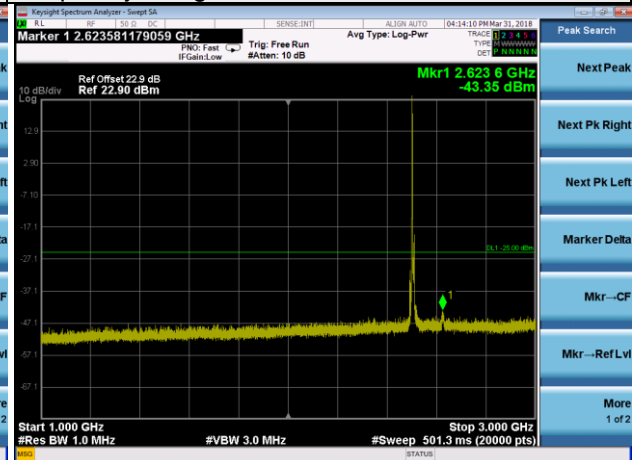

Frequency Range : 9kHz~1GHz

Frequency Range : 1GHz~3GHz

Frequency Range : 3GHz~26.5GHz

LTE Band 7 Channel Band width: 5MHz

Channel 21425

Frequency Range : 9kHz~1GHz

Frequency Range : 1GHz~3GHz

Frequency Range : 3GHz~26.5GHz

LTE Band 7 Channel Band width: 10MHz

Channel 20800

Frequency Range : 9kHz~1GHz

Frequency Range : 1GHz~3GHz

Frequency Range : 3GHz~26.5GHz

LTE Band 7 Channel Band width: 10MHz

Channel 21100

Frequency Range : 9kHz~1GHz