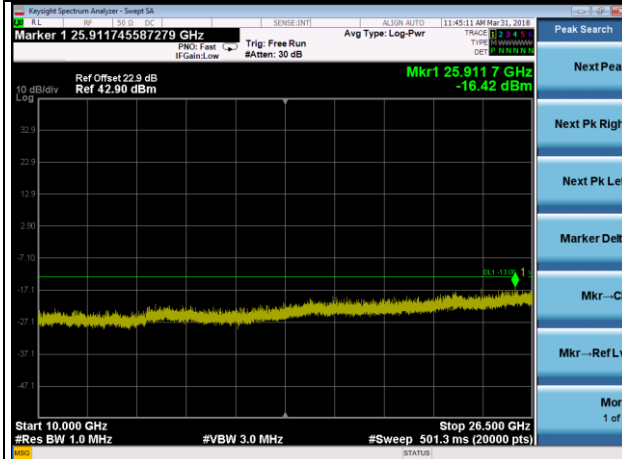

LTE Band 4 Channel Band width: 15MHz

Channel 20175

Frequency Range : 9kHz~1GHz

Frequency Range : 1GHz~10GHz

Frequency Range : 10GHz~26.5GHz

LTE Band 4 Channel Band width: 15MHz

Channel 20325

Frequency Range : 9kHz~1GHz

Frequency Range : 1GHz~10GHz

Frequency Range : 10GHz~26.5GHz

LTE Band 4 Channel Band width: 20MHz

Channel 20050

Frequency Range : 9kHz~1GHz

Frequency Range : 1GHz~10GHz

Frequency Range : 10GHz~26.5GHz

LTE Band 4 Channel Band width: 20MHz

Channel 20175

Frequency Range : 9kHz~1GHz

Frequency Range : 1GHz~10GHz

Frequency Range : 10GHz~26.5GHz

LTE Band 4 Channel Band width: 20MHz

Channel 20300

Frequency Range : 9kHz~1GHz

Frequency Range : 1GHz~10GHz