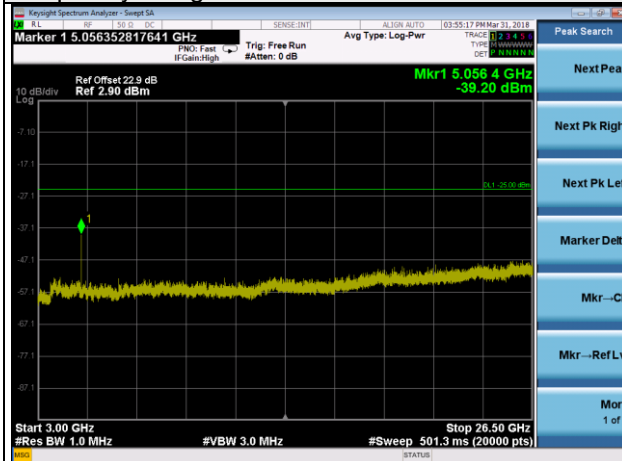

Channel 20825

Frequency Range : 9kHz~1GHz

Frequency Range : 1GHz~3GHz

Frequency Range : 3GHz~26.5GHz

LTE Band 7 Channel Band width: 15MHz

Channel 21100

Frequency Range : 9kHz~1GHz

Frequency Range : 1GHz~3GHz

Frequency Range : 3GHz~26.5GHz

LTE Band 7 Channel Band width: 15MHz

Channel 21375

Frequency Range : 9kHz~1GHz

Frequency Range : 1GHz~3GHz

Frequency Range : 3GHz~26.5GHz

LTE Band 7 Channel Band width: 20MHz

Channel 20850