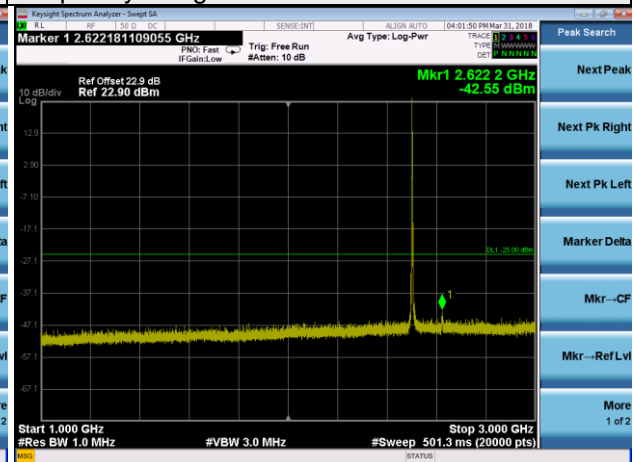

Channel 20175

Frequency Range : 9kHz~1GHz

Frequency Range : 1GHz~10GHz

Frequency Range : 10GHz~26.5GHz

LTE Band 4 Channel Band width: 20MHz

Channel 20300

Frequency Range : 9kHz~1GHz

Frequency Range : 1GHz~10GHz

Frequency Range : 10GHz~26.5GHz

LTE Band 7 Channel Band width: 5MHz

Channel 20775

Frequency Range : 9kHz~1GHz

Frequency Range : 1GHz~3GHz

Frequency Range : 3GHz~26.5GHz

LTE Band 7 Channel Band width: 5MHz

Channel 21100