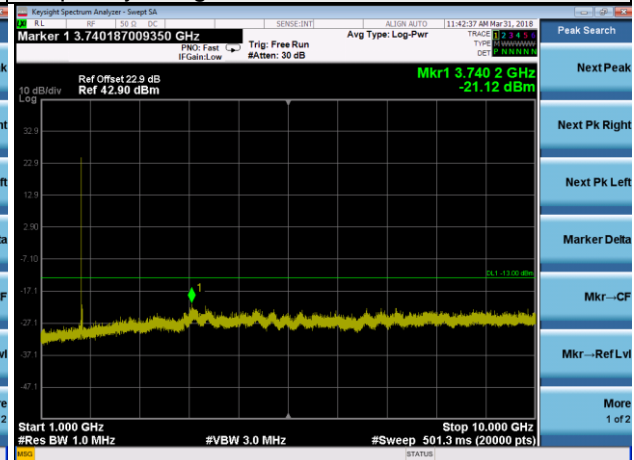

Channel 20175

Frequency Range : 9kHz~1GHz

Frequency Range : 1GHz~10GHz

Frequency Range : 10GHz~26.5GHz

LTE Band 4 Channel Band width: 20MHz

Channel 20300

Frequency Range : 9kHz~1GHz

Frequency Range : 1GHz~10GHz

Frequency Range : 10GHz~26.5GHz

LTE Band 7 Channel Band width: 5MHz

Channel 20775

Frequency Range : 9kHz~1GHz

Frequency Range : 1GHz~3GHz

Frequency Range : 3GHz~26.5GHz

LTE Band 7 Channel Band width: 5MHz

Channel 21100