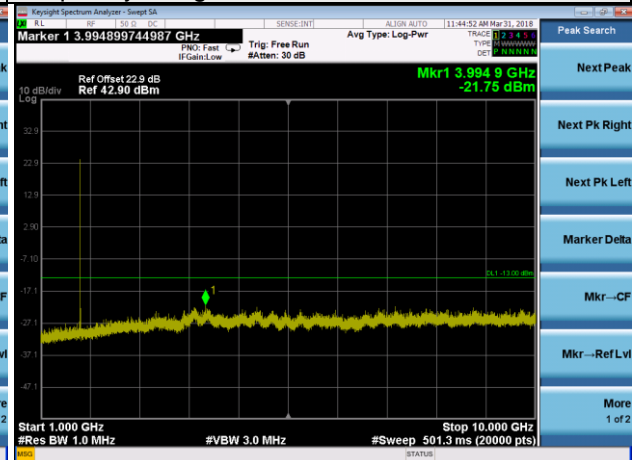

LTE Band 4 Channel Band width: 15MHz

Channel 20175

Frequency Range : 9kHz~1GHz

Frequency Range : 1GHz~10GHz

Frequency Range : 10GHz~26.5GHz

LTE Band 4 Channel Band width: 15MHz

Channel 20325

Frequency Range : 9kHz~1GHz

Frequency Range : 1GHz~10GHz

Frequency Range : 10GHz~26.5GHz

LTE Band 4 Channel Band width: 20MHz

Channel 20050

Frequency Range : 9kHz~1GHz

Frequency Range : 1GHz~10GHz

Frequency Range : 10GHz~26.5GHz

LTE Band 4 Channel Band width: 20MHz

Channel 20175

Frequency Range : 9kHz~1GHz

Frequency Range : 1GHz~10GHz

Frequency Range : 10GHz~26.5GHz

LTE Band 4 Channel Band width: 20MHz

Channel 20300

Frequency Range : 9kHz~1GHz

Frequency Range : 1GHz~10GHz