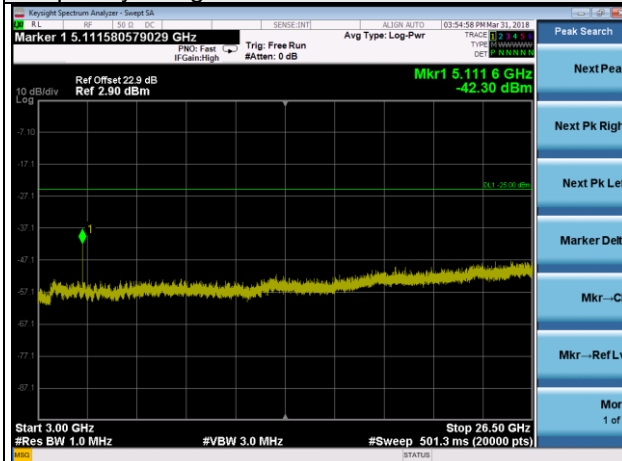

Frequency Range : 3GHz~26.5GHz

LTE Band 7 Channel Band width: 15MHz

Channel 21375

Frequency Range : 9kHz~1GHz

Frequency Range : 1GHz~3GHz

Frequency Range : 3GHz~26.5GHz

LTE Band 7 Channel Band width: 20MHz

Channel 20850

Frequency Range : 9kHz~1GHz

Frequency Range : 1GHz~3GHz

Frequency Range : 3GHz~26.5GHz

LTE Band 7 Channel Band width: 20MHz

Channel 21100

Frequency Range : 9kHz~1GHz

Frequency Range : 1GHz~3GHz

Frequency Range : 3GHz~26.5GHz