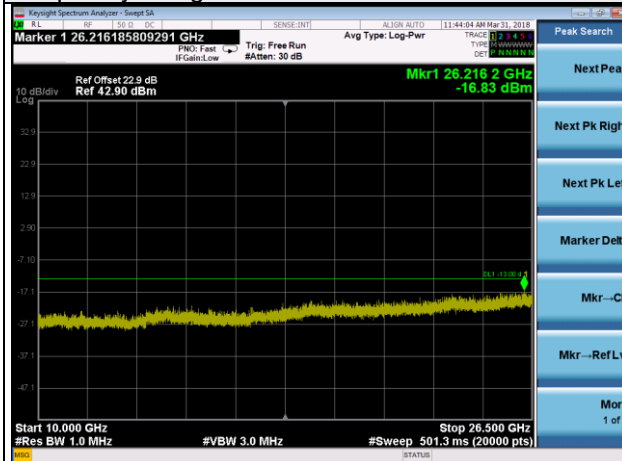

Frequency Range : 1GHz~10GHz

Frequency Range : 10GHz~26.5GHz

LTE Band 4 Channel Band width: 20MHz

Channel 20050

Frequency Range : 9kHz~1GHz

Frequency Range : 1GHz~10GHz

Frequency Range : 10GHz~26.5GHz

LTE Band 4 Channel Band width: 20MHz

Channel 20175

Frequency Range : 9kHz~1GHz

Frequency Range : 1GHz~10GHz

Frequency Range : 10GHz~26.5GHz

LTE Band 4 Channel Band width: 20MHz

Channel 20300

Frequency Range : 9kHz~1GHz

Frequency Range : 1GHz~10GHz