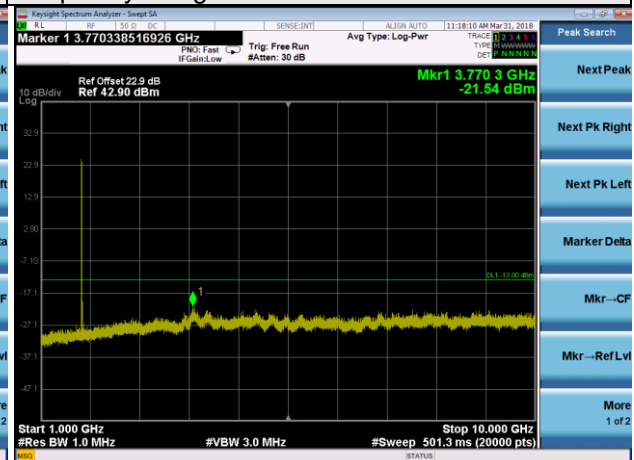

LTE Band 4 Channel Band width: 15MHz

Channel 20175

Frequency Range : 9kHz~1GHz

Frequency Range : 1GHz~10GHz

Frequency Range : 10GHz~26.5GHz

LTE Band 4 Channel Band width: 15MHz

Channel 20325

Frequency Range : 9kHz~1GHz

Frequency Range : 1GHz~10GHz

Frequency Range : 10GHz~26.5GHz

LTE Band 4 Channel Band width: 20MHz

Channel 20050

Frequency Range : 9kHz~1GHz

Frequency Range : 1GHz~10GHz

Frequency Range : 10GHz~26.5GHz

LTE Band 4 Channel Band width: 20MHz

Channel 20175

Frequency Range : 9kHz~1GHz

Frequency Range : 1GHz~10GHz

Frequency Range : 10GHz~26.5GHz

LTE Band 4 Channel Band width: 20MHz

Channel 20300

Frequency Range : 9kHz~1GHz

Frequency Range : 1GHz~10GHz