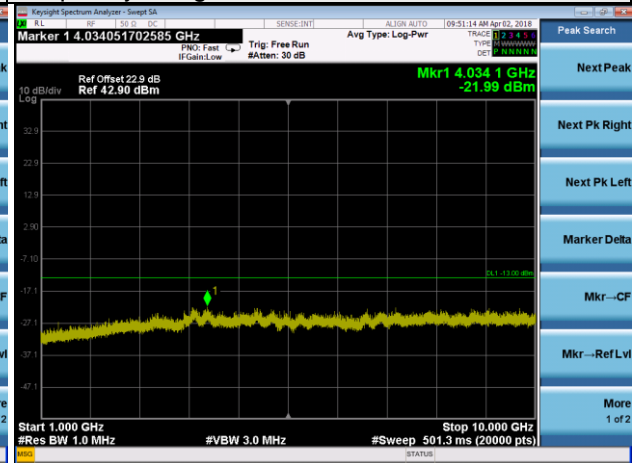

Frequency Range : 1GHz~10GHz

Frequency Range : 10GHz~26.5GHz

LTE Band 12 Channel Band width: 1.4MHz

Channel 23017

Frequency Range : 9kHz~1GHz

Frequency Range : 1GHz~10GHz

Channel 23095

Frequency Range : 9kHz~1GHz

Frequency Range : 1GHz~10GHz

Channel 23173

Frequency Range : 9kHz~1GHz

Frequency Range : 1GHz~10GHz

LTE Band 12 Channel Band width: 3MHz

Channel 23025

Frequency Range : 9kHz~1GHz

Frequency Range : 1GHz~10GHz