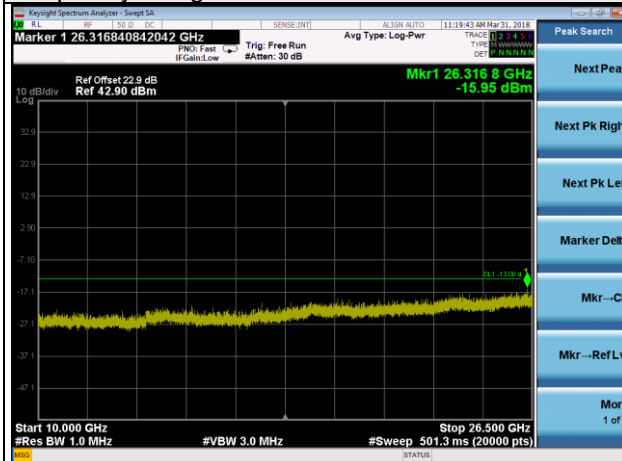

LTE Band 4 Channel Band width: 15MHz

Channel 20175

Frequency Range : 9kHz~1GHz

Frequency Range : 1GHz~10GHz

Frequency Range : 10GHz~26.5GHz

LTE Band 4 Channel Band width: 15MHz

Channel 20325

Frequency Range : 9kHz~1GHz

Frequency Range : 1GHz~10GHz

Frequency Range : 10GHz~26.5GHz

LTE Band 4 Channel Band width: 20MHz

Channel 20050

Frequency Range : 9kHz~1GHz

Frequency Range : 1GHz~10GHz

Frequency Range : 10GHz~26.5GHz

LTE Band 4 Channel Band width: 20MHz

Channel 20175

Frequency Range : 9kHz~1GHz

Frequency Range : 1GHz~10GHz

Frequency Range : 10GHz~26.5GHz

LTE Band 4 Channel Band width: 20MHz

Channel 20300

Frequency Range : 9kHz~1GHz

Frequency Range : 1GHz~10GHz