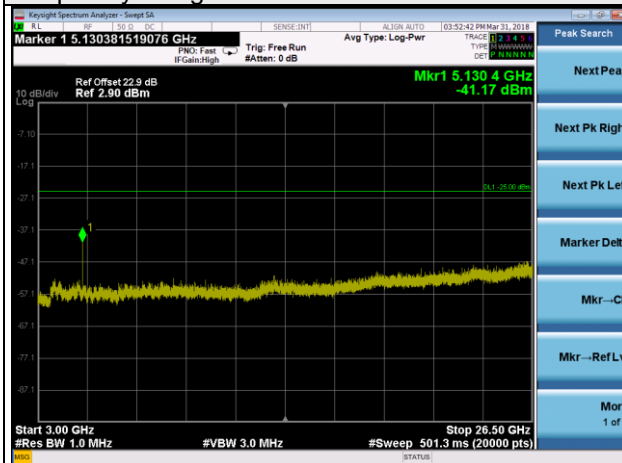

Frequency Range : 9kHz~1GHz

Frequency Range : 1GHz~3GHz

Frequency Range : 3GHz~26.5GHz

LTE Band 7 Channel Band width: 5MHz

Channel 21425

Frequency Range : 9kHz~1GHz

Frequency Range : 1GHz~3GHz

Frequency Range : 3GHz~26.5GHz

LTE Band 7 Channel Band width: 10MHz

Channel 20800

Frequency Range : 9kHz~1GHz

Frequency Range : 1GHz~3GHz

Frequency Range : 3GHz~26.5GHz

LTE Band 7 Channel Band width: 10MHz

Channel 21100

Frequency Range : 9kHz~1GHz