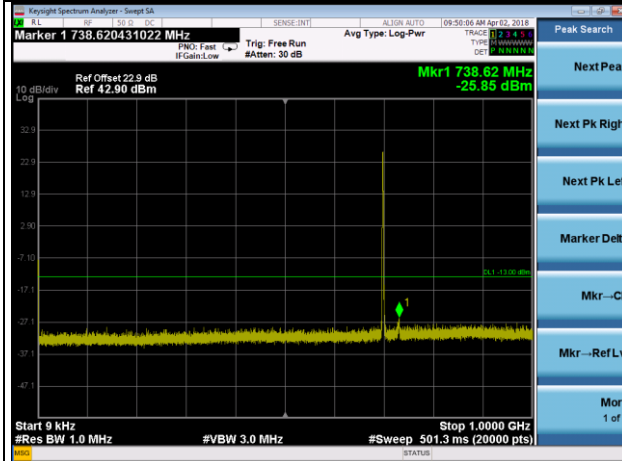

Channel 23095

Frequency Range : 9kHz~1GHz

Frequency Range : 1GHz~10GHz