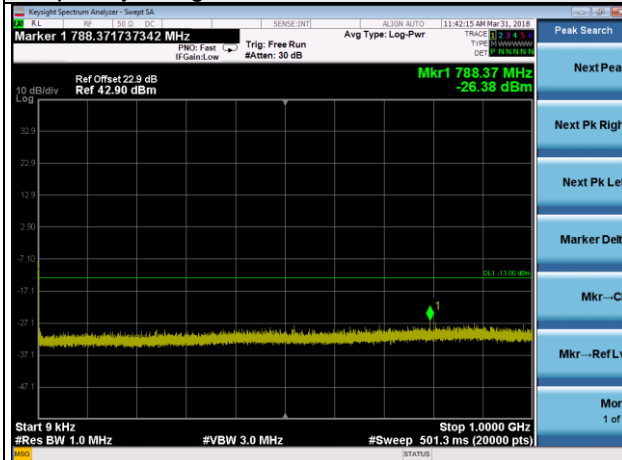

Channel 20175

Frequency Range : 9kHz~1GHz

Frequency Range : 1GHz~10GHz

Frequency Range : 10GHz~26.5GHz

LTE Band 4 Channel Band width: 20MHz

Channel 20300

Frequency Range : 9kHz~1GHz

Frequency Range : 1GHz~10GHz

Frequency Range : 10GHz~26.5GHz

LTE Band 7 Channel Band width: 5MHz

Channel 20775

Frequency Range : 9kHz~1GHz

Frequency Range : 1GHz~3GHz

Frequency Range : 3GHz~26.5GHz

LTE Band 7 Channel Band width: 5MHz

Channel 21100