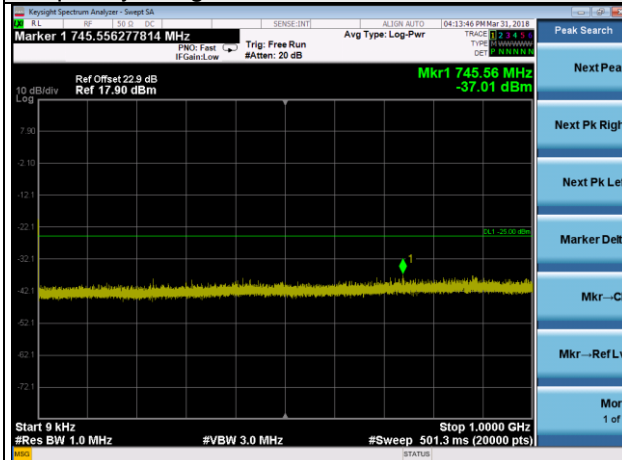

Frequency Range : 9kHz~1GHz

Frequency Range : 1GHz~3GHz

Frequency Range : 3GHz~26.5GHz

LTE Band 7 Channel Band width: 5MHz

Channel 21425

Frequency Range : 9kHz~1GHz

Frequency Range : 1GHz~3GHz

Frequency Range : 3GHz~26.5GHz

LTE Band 7 Channel Band width: 10MHz

Channel 20800

Frequency Range : 9kHz~1GHz

Frequency Range : 1GHz~3GHz

Frequency Range : 3GHz~26.5GHz

LTE Band 7 Channel Band width: 10MHz

Channel 21100

Frequency Range : 9kHz~1GHz