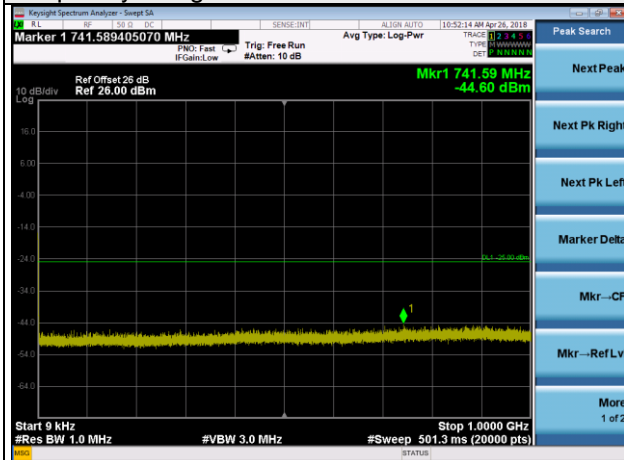

LTE Band 7 Channel Band width: 20MHz

Channel 21350

Frequency Range : 9kHz~1GHz

Frequency Range : 1GHz~3GHz

Frequency Range : 3GHz~26.5GHz

LTE CA_7C Channel Band width: 15+20MHz

Channel 21100+21271

Frequency Range : 9kHz~1GHz

Frequency Range : 1GHz~10GHz

Frequency Range : 10GHz~26.5GHz

LTE Band 12 Channel Band width: 1.4MHz

Channel 23017

Frequency Range : 9kHz~1GHz

Frequency Range : 1GHz~10GHz

Channel 23095

Frequency Range : 9kHz~1GHz