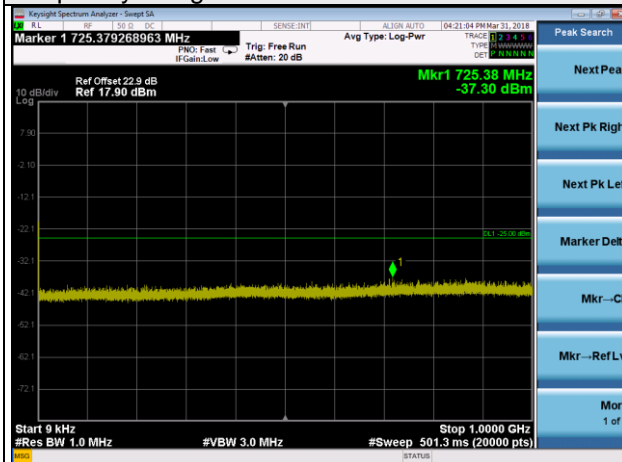

Channel 20825

Frequency Range : 9kHz~1GHz

Frequency Range : 1GHz~3GHz

Frequency Range : 3GHz~26.5GHz

LTE Band 7 Channel Band width: 15MHz

Channel 21100

Frequency Range : 9kHz~1GHz

Frequency Range : 1GHz~3GHz

Frequency Range : 3GHz~26.5GHz

LTE Band 7 Channel Band width: 15MHz

Channel 21375

Frequency Range : 9kHz~1GHz

Frequency Range : 1GHz~3GHz

Frequency Range : 3GHz~26.5GHz

LTE Band 7 Channel Band width: 20MHz

Channel 20850