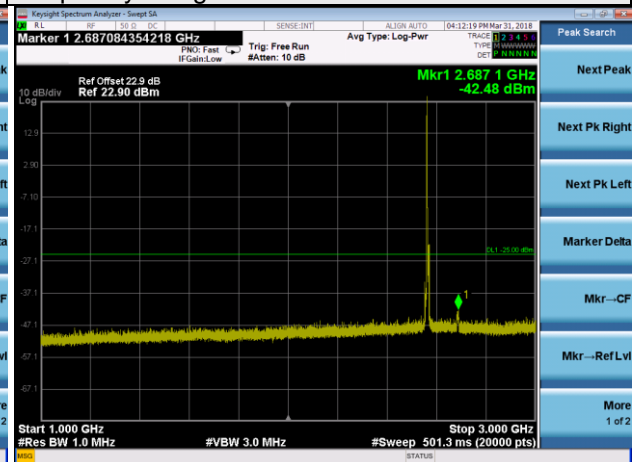

LTE Band 7 Channel Band width: 10MHz

Channel 20800

Frequency Range : 9kHz~1GHz

Frequency Range : 1GHz~3GHz

Frequency Range : 3GHz~26.5GHz

LTE Band 7 Channel Band width: 10MHz

Channel 21100

Frequency Range : 9kHz~1GHz

Frequency Range : 1GHz~3GHz

Frequency Range : 3GHz~26.5GHz

LTE Band 7 Channel Band width: 10MHz

Channel 21400

Frequency Range : 9kHz~1GHz

Frequency Range : 1GHz~3GHz

Frequency Range : 3GHz~26.5GHz

LTE Band 7 Channel Band width: 15MHz

Channel 20825

Frequency Range : 9kHz~1GHz

Frequency Range : 1GHz~3GHz

Frequency Range : 3GHz~26.5GHz

LTE Band 7 Channel Band width: 15MHz

Channel 21100

Frequency Range : 9kHz~1GHz

Frequency Range : 1GHz~3GHz