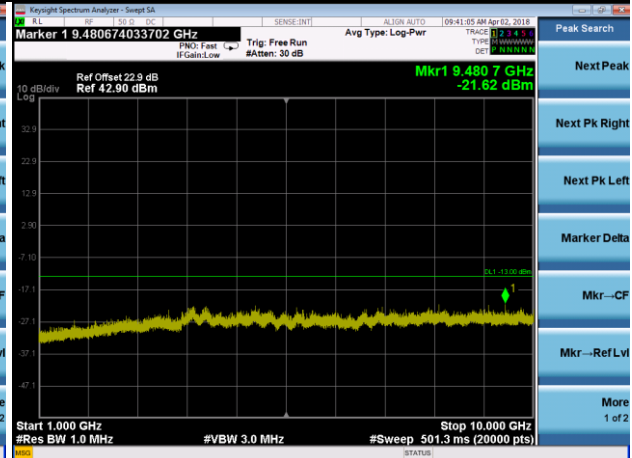

LTE Band 7 Channel Band width: 20MHz

Channel 21350

Frequency Range : 9kHz~1GHz

Frequency Range : 1GHz~3GHz

Frequency Range : 3GHz~26.5GHz

LTE CA_7C Channel Band width: 15+20MHz

Channel 21100+21271

Frequency Range : 9kHz~1GHz

Frequency Range : 1GHz~10GHz

Frequency Range : 10GHz~26.5GHz

LTE Band 12 Channel Band width: 1.4MHz

Channel 23017

Frequency Range : 9kHz~1GHz

Frequency Range : 1GHz~10GHz

Channel 23095

Frequency Range : 9kHz~1GHz

Frequency Range : 1GHz~10GHz

Channel 23173

Frequency Range : 9kHz~1GHz

Frequency Range : 1GHz~10GHz

LTE Band 12 Channel Band width: 3MHz

Channel 23025

Frequency Range : 9kHz~1GHz

Frequency Range : 1GHz~10GHz