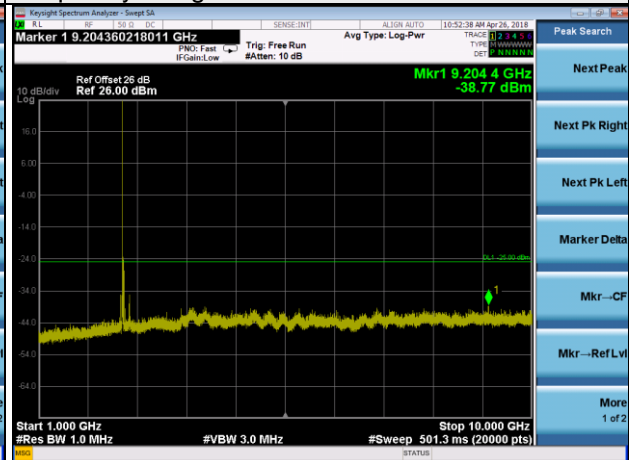

LTE Band 7 Channel Band width: 20MHz

Channel 21350

Frequency Range : 9kHz~1GHz

Frequency Range : 1GHz~3GHz

Frequency Range : 3GHz~26.5GHz

LTE CA_7C Channel Band width: 15+20MHz

Channel 21100+21271

Frequency Range : 9kHz~1GHz

Frequency Range : 1GHz~10GHz

Frequency Range : 10GHz~26.5GHz

LTE Band 12 Channel Band width: 1.4MHz

Channel 23017

Frequency Range : 9kHz~1GHz

Frequency Range : 1GHz~10GHz

Channel 23095

Frequency Range : 9kHz~1GHz