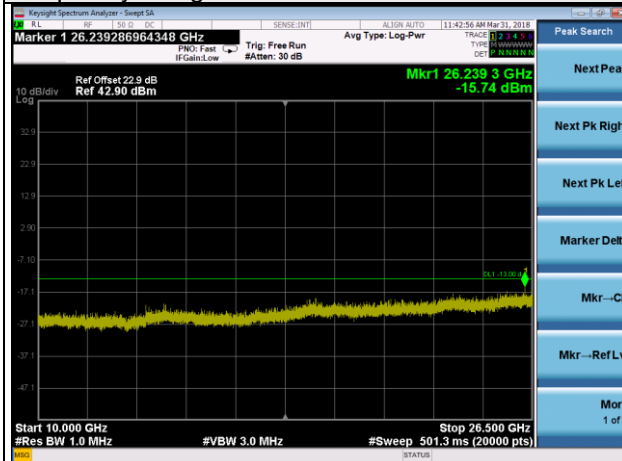

Channel 20175

Frequency Range : 9kHz~1GHz

Frequency Range : 1GHz~10GHz

Frequency Range : 10GHz~26.5GHz

LTE Band 4 Channel Band width: 20MHz

Channel 20300

Frequency Range : 9kHz~1GHz

Frequency Range : 1GHz~10GHz

Frequency Range : 10GHz~26.5GHz

LTE Band 7 Channel Band width: 5MHz

Channel 20775

Frequency Range : 9kHz~1GHz

Frequency Range : 1GHz~3GHz

Frequency Range : 3GHz~26.5GHz

LTE Band 7 Channel Band width: 5MHz

Channel 21100