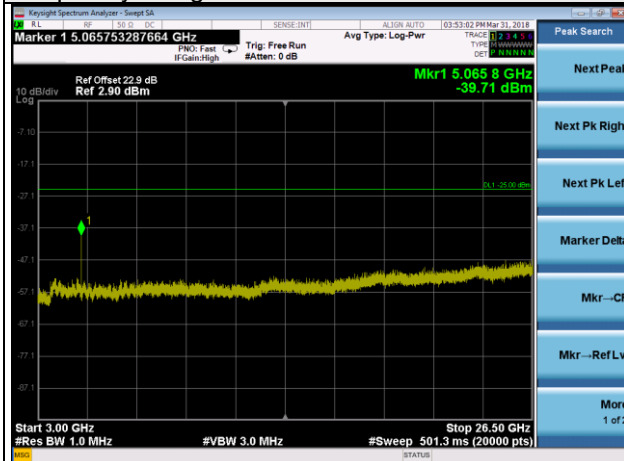

Channel 20175

Frequency Range : 9kHz~1GHz

Frequency Range : 1GHz~10GHz

Frequency Range : 10GHz~26.5GHz

LTE Band 4 Channel Band width: 20MHz

Channel 20300

Frequency Range : 9kHz~1GHz

Frequency Range : 1GHz~10GHz

Frequency Range : 10GHz~26.5GHz

LTE Band 7 Channel Band width: 5MHz

Channel 20775

Frequency Range : 9kHz~1GHz

Frequency Range : 1GHz~3GHz

Frequency Range : 3GHz~26.5GHz

LTE Band 7 Channel Band width: 5MHz

Channel 21100

Frequency Range : 9kHz~1GHz

Frequency Range : 1GHz~3GHz

Frequency Range : 3GHz~26.5GHz

LTE Band 7 Channel Band width: 5MHz

Channel 21425

Frequency Range : 9kHz~1GHz

Frequency Range : 1GHz~3GHz

Frequency Range : 3GHz~26.5GHz