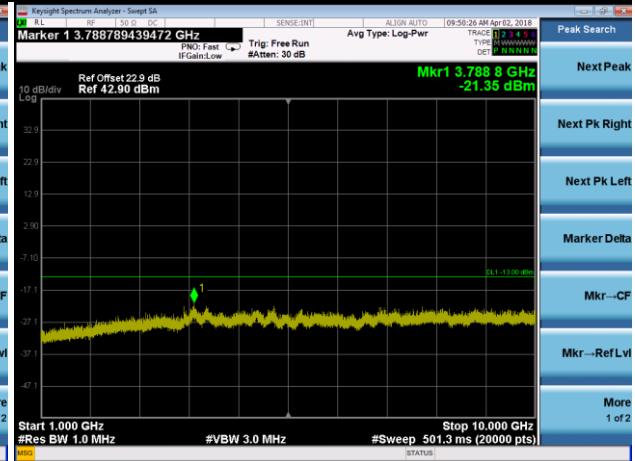

Channel 23095

Frequency Range : 9kHz~1GHz

Frequency Range : 1GHz~10GHz