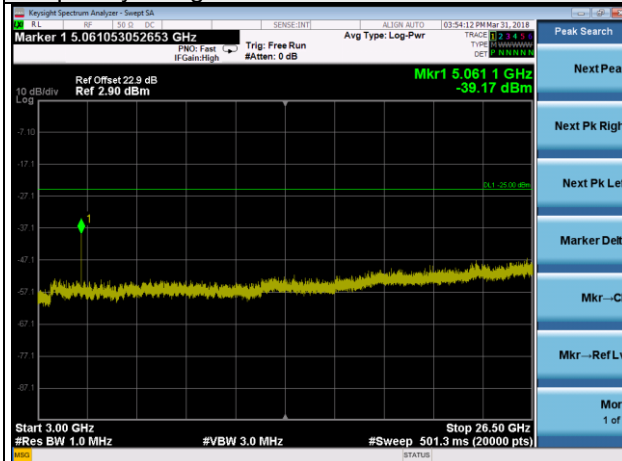

LTE Band 7 Channel Band width: 10MHz

Channel 20800

Frequency Range : 9kHz~1GHz

Frequency Range : 1GHz~3GHz

Frequency Range : 3GHz~26.5GHz

LTE Band 7 Channel Band width: 10MHz

Channel 21100

Frequency Range : 9kHz~1GHz

Frequency Range : 1GHz~3GHz

Frequency Range : 3GHz~26.5GHz

LTE Band 7 Channel Band width: 10MHz

Channel 21400

Frequency Range : 9kHz~1GHz

Frequency Range : 1GHz~3GHz

Frequency Range : 3GHz~26.5GHz

LTE Band 7 Channel Band width: 15MHz