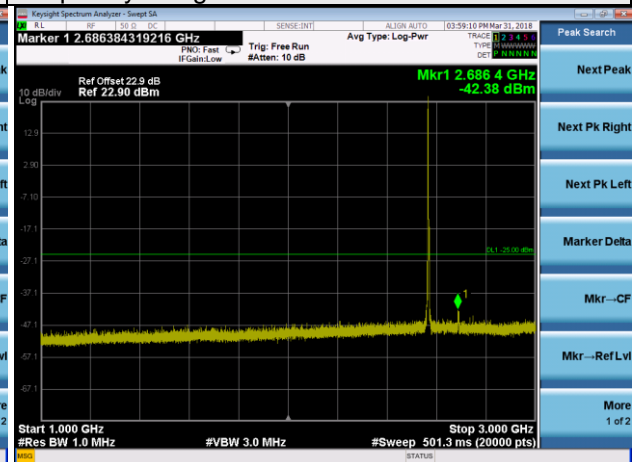

Frequency Range : 9kHz~1GHz

Frequency Range : 1GHz~3GHz

Frequency Range : 3GHz~26.5GHz

LTE Band 7 Channel Band width: 5MHz

Channel 21425

Frequency Range : 9kHz~1GHz

Frequency Range : 1GHz~3GHz

Frequency Range : 3GHz~26.5GHz

LTE Band 7 Channel Band width: 10MHz

Channel 20800

Frequency Range : 9kHz~1GHz

Frequency Range : 1GHz~3GHz

Frequency Range : 3GHz~26.5GHz

LTE Band 7 Channel Band width: 10MHz

Channel 21100

Frequency Range : 9kHz~1GHz