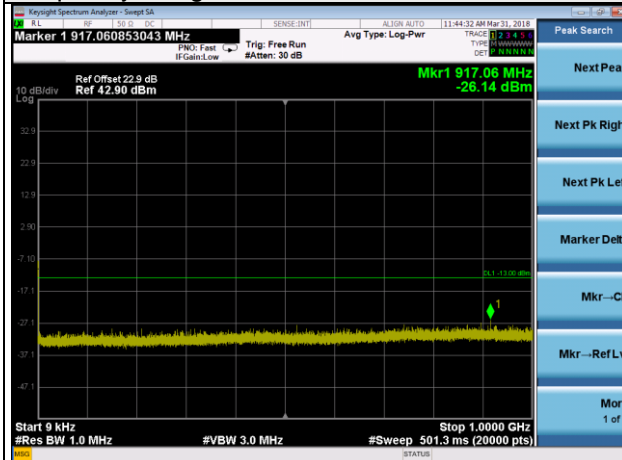

LTE Band 4 Channel Band width: 15MHz

Channel 20175

Frequency Range : 9kHz~1GHz

Frequency Range : 1GHz~10GHz

Frequency Range : 10GHz~26.5GHz

LTE Band 4 Channel Band width: 15MHz

Channel 20325

Frequency Range : 9kHz~1GHz

Frequency Range : 1GHz~10GHz

Frequency Range : 10GHz~26.5GHz

LTE Band 4 Channel Band width: 20MHz

Channel 20050

Frequency Range : 9kHz~1GHz

Frequency Range : 1GHz~10GHz

Frequency Range : 10GHz~26.5GHz

LTE Band 4 Channel Band width: 20MHz

Channel 20175

Frequency Range : 9kHz~1GHz

Frequency Range : 1GHz~10GHz

Frequency Range : 10GHz~26.5GHz

LTE Band 4 Channel Band width: 20MHz

Channel 20300

Frequency Range : 9kHz~1GHz

Frequency Range : 1GHz~10GHz