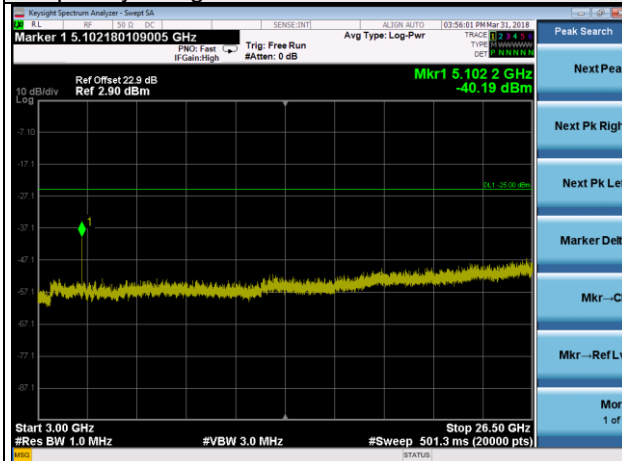

LTE Band 7 Channel Band width: 20MHz

Channel 21350

Frequency Range : 9kHz~1GHz

Frequency Range : 1GHz~3GHz

Frequency Range : 3GHz~26.5GHz

LTE CA_7C Channel Band width: 15+20MHz

Channel 21100+21271

Frequency Range : 9kHz~1GHz

Frequency Range : 1GHz~10GHz

Frequency Range : 10GHz~26.5GHz

LTE Band 12 Channel Band width: 1.4MHz

Channel 23017

Frequency Range : 9kHz~1GHz

Frequency Range : 1GHz~10GHz

Channel 23095

Frequency Range : 9kHz~1GHz