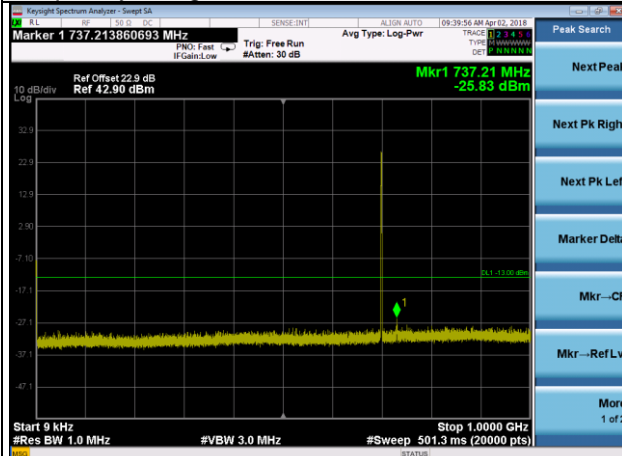

LTE Band 7 Channel Band width: 20MHz

Channel 21350

Frequency Range : 9kHz~1GHz

Frequency Range : 1GHz~3GHz

Frequency Range : 3GHz~26.5GHz

LTE CA_7C Channel Band width: 15+20MHz

Channel 21100+21271

Frequency Range : 9kHz~1GHz

Frequency Range : 1GHz~10GHz

Frequency Range : 10GHz~26.5GHz

LTE Band 12 Channel Band width: 1.4MHz

Channel 23017

Frequency Range : 9kHz~1GHz

Frequency Range : 1GHz~10GHz

Channel 23095

Frequency Range : 9kHz~1GHz

Frequency Range : 1GHz~10GHz

Channel 23173

Frequency Range : 9kHz~1GHz

Frequency Range : 1GHz~10GHz

LTE Band 12 Channel Band width: 3MHz

Channel 23025

Frequency Range : 9kHz~1GHz

Frequency Range : 1GHz~10GHz