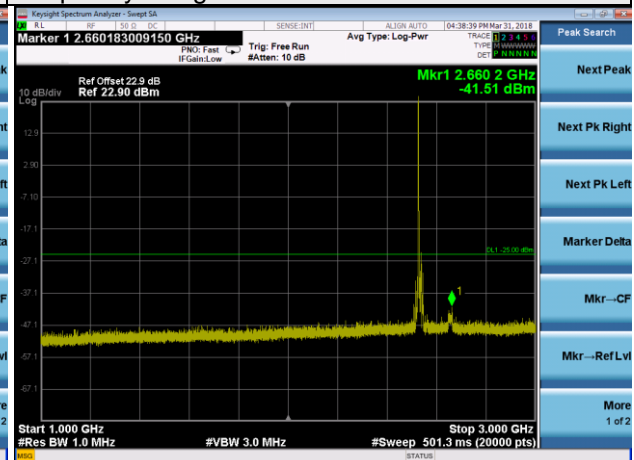

Frequency Range : 3GHz~26.5GHz

LTE Band 7 Channel Band width: 15MHz

Channel 21375

Frequency Range : 9kHz~1GHz

Frequency Range : 1GHz~3GHz

Frequency Range : 3GHz~26.5GHz

LTE Band 7 Channel Band width: 20MHz

Channel 20850

Frequency Range : 9kHz~1GHz

Frequency Range : 1GHz~3GHz

Frequency Range : 3GHz~26.5GHz

LTE Band 7 Channel Band width: 20MHz

Channel 21100

Frequency Range : 9kHz~1GHz

Frequency Range : 1GHz~3GHz

Frequency Range : 3GHz~26.5GHz

LTE Band 7 Channel Band width: 20MHz

Channel 21350

Frequency Range : 9kHz~1GHz

Frequency Range : 1GHz~3GHz

Frequency Range : 3GHz~26.5GHz

LTE CA_7C Channel Band width: 15+20MHz

Channel 21100+21271

Frequency Range : 9kHz~1GHz