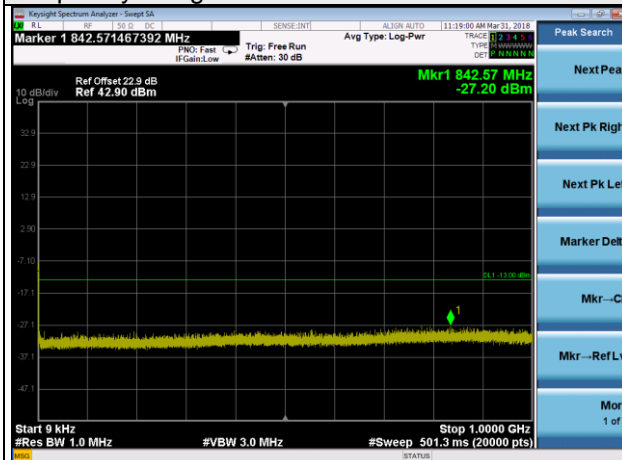

LTE Band 4 Channel Band width: 15MHz

Channel 20175

Frequency Range : 9kHz~1GHz

Frequency Range : 1GHz~10GHz

Frequency Range : 10GHz~26.5GHz

LTE Band 4 Channel Band width: 15MHz

Channel 20325

Frequency Range : 9kHz~1GHz

Frequency Range : 1GHz~10GHz

Frequency Range : 10GHz~26.5GHz

LTE Band 4 Channel Band width: 20MHz

Channel 20050

Frequency Range : 9kHz~1GHz

Frequency Range : 1GHz~10GHz

Frequency Range : 10GHz~26.5GHz

LTE Band 4 Channel Band width: 20MHz

Channel 20175

Frequency Range : 9kHz~1GHz

Frequency Range : 1GHz~10GHz

Frequency Range : 10GHz~26.5GHz

LTE Band 4 Channel Band width: 20MHz

Channel 20300

Frequency Range : 9kHz~1GHz

Frequency Range : 1GHz~10GHz