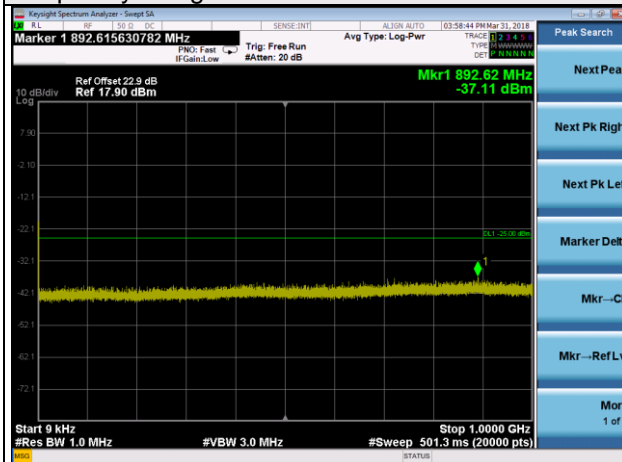

Frequency Range : 9kHz~1GHz

Frequency Range : 1GHz~3GHz

Frequency Range : 3GHz~26.5GHz

LTE Band 7 Channel Band width: 5MHz

Channel 21425

Frequency Range : 9kHz~1GHz

Frequency Range : 1GHz~3GHz

Frequency Range : 3GHz~26.5GHz

LTE Band 7 Channel Band width: 10MHz

Channel 20800

Frequency Range : 9kHz~1GHz

Frequency Range : 1GHz~3GHz

Frequency Range : 3GHz~26.5GHz

LTE Band 7 Channel Band width: 10MHz

Channel 21100

Frequency Range : 9kHz~1GHz