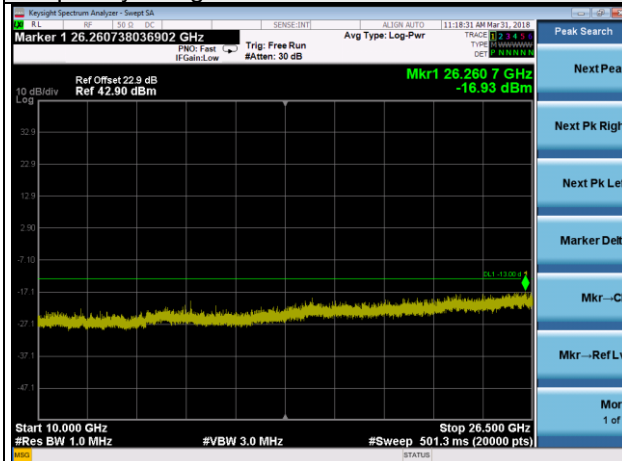

LTE Band 4 Channel Band width: 15MHz

Channel 20175

Frequency Range : 9kHz~1GHz

Frequency Range : 1GHz~10GHz

Frequency Range : 10GHz~26.5GHz

LTE Band 4 Channel Band width: 15MHz

Channel 20325

Frequency Range : 9kHz~1GHz

Frequency Range : 1GHz~10GHz

Frequency Range : 10GHz~26.5GHz

LTE Band 4 Channel Band width: 20MHz

Channel 20050

Frequency Range : 9kHz~1GHz

Frequency Range : 1GHz~10GHz

Frequency Range : 10GHz~26.5GHz

LTE Band 4 Channel Band width: 20MHz

Channel 20175

Frequency Range : 9kHz~1GHz

Frequency Range : 1GHz~10GHz

Frequency Range : 10GHz~26.5GHz

LTE Band 4 Channel Band width: 20MHz

Channel 20300

Frequency Range : 9kHz~1GHz

Frequency Range : 1GHz~10GHz