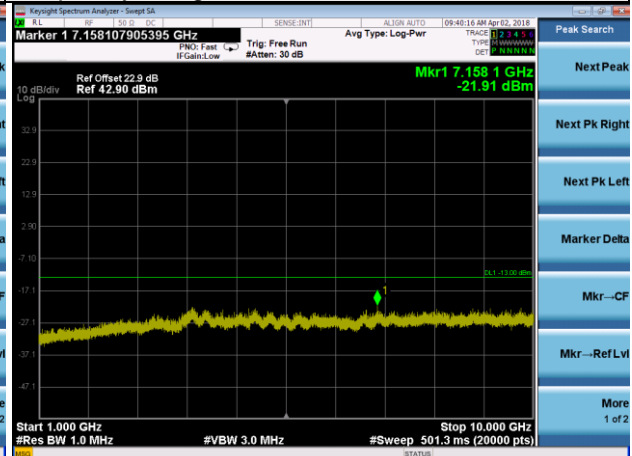

LTE Band 7 Channel Band width: 20MHz

Channel 21350

Frequency Range : 9kHz~1GHz

Frequency Range : 1GHz~3GHz

Frequency Range : 3GHz~26.5GHz

LTE CA_7C Channel Band width: 15+20MHz

Channel 21100+21271

Frequency Range : 9kHz~1GHz

Frequency Range : 1GHz~10GHz

Frequency Range : 10GHz~26.5GHz

LTE Band 12 Channel Band width: 1.4MHz

Channel 23017

Frequency Range : 9kHz~1GHz

Frequency Range : 1GHz~10GHz

Channel 23095

Frequency Range : 9kHz~1GHz

Frequency Range : 1GHz~10GHz

Channel 23173

Frequency Range : 9kHz~1GHz

Frequency Range : 1GHz~10GHz

LTE Band 12 Channel Band width: 3MHz

Channel 23025

Frequency Range : 9kHz~1GHz

Frequency Range : 1GHz~10GHz