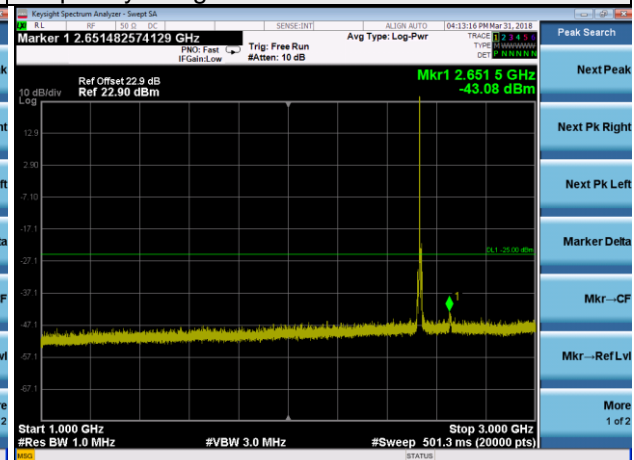

LTE Band 7 Channel Band width: 10MHz

Channel 20800

Frequency Range : 9kHz~1GHz

Frequency Range : 1GHz~3GHz

Frequency Range : 3GHz~26.5GHz

LTE Band 7 Channel Band width: 10MHz

Channel 21100

Frequency Range : 9kHz~1GHz

Frequency Range : 1GHz~3GHz

Frequency Range : 3GHz~26.5GHz

LTE Band 7 Channel Band width: 10MHz

Channel 21400

Frequency Range : 9kHz~1GHz

Frequency Range : 1GHz~3GHz

Frequency Range : 3GHz~26.5GHz

LTE Band 7 Channel Band width: 15MHz