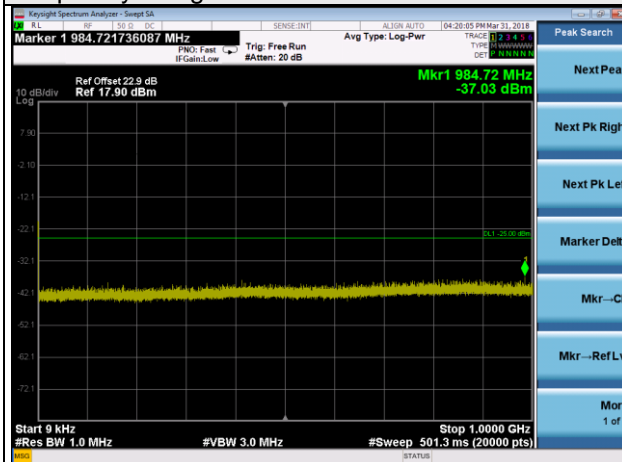

Frequency Range : 3GHz~26.5GHz

LTE Band 7 Channel Band width: 15MHz

Channel 21375

Frequency Range : 9kHz~1GHz

Frequency Range : 1GHz~3GHz

Frequency Range : 3GHz~26.5GHz

LTE Band 7 Channel Band width: 20MHz

Channel 20850

Frequency Range : 9kHz~1GHz

Frequency Range : 1GHz~3GHz

Frequency Range : 3GHz~26.5GHz

LTE Band 7 Channel Band width: 20MHz

Channel 21100

Frequency Range : 9kHz~1GHz

Frequency Range : 1GHz~3GHz

Frequency Range : 3GHz~26.5GHz