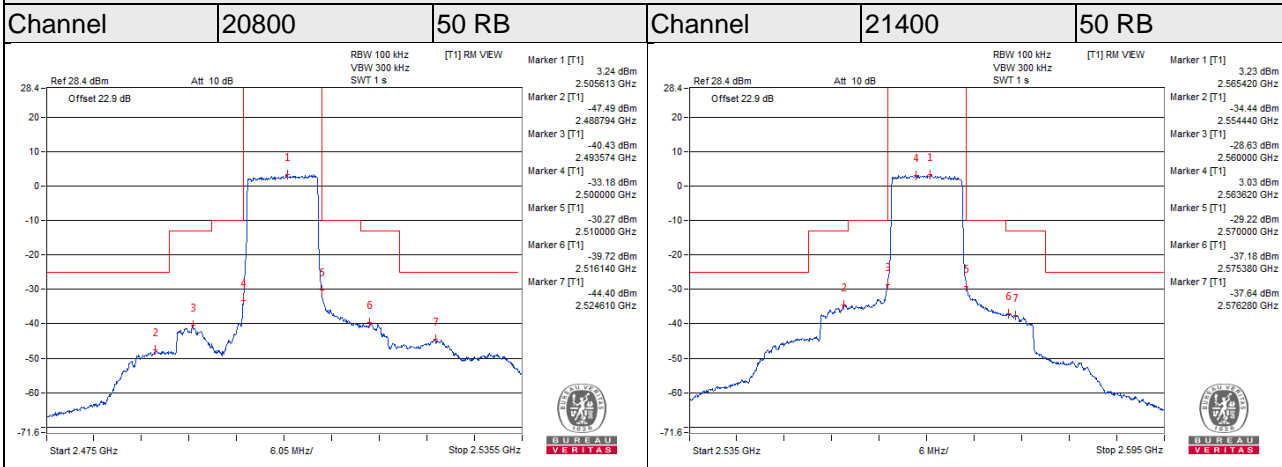

LTE Band 4

Channel Bandwidth 10MHz

LTE Band 4

Channel Bandwidth 15MHz

Channel	20025	1 RB	Channel	20325	1 RB
---------	-------	------	---------	-------	------

Channel	20025	75 RB	Channel	20325	75 RB
---------	-------	-------	---------	-------	-------

LTE Band 4

Channel Bandwidth 20MHz

LTE Band 7

Channel Bandwidth 5MHz

Channel Bandwidth 5MHz

LTE Band 7

Channel Bandwidth 10MHz

Channel Bandwidth 10MHz

LTE Band 7

Channel Bandwidth 15MHz

Channel Bandwidth 15MHz

LTE Band 7

Channel Bandwidth 20MHz

Channel Bandwidth 20MHz

LTE CA_7C

Channel Bandwidth 15+20MHz

Channel Bandwidth 15+20MHz

LTE Band 12

Channel Bandwidth 1.4MHz

Channel	23017	1 RB	Channel	23173	1 RB
---------	-------	------	---------	-------	------

Channel	23017	6 RB	Channel	23173	6 RB
---------	-------	------	---------	-------	------