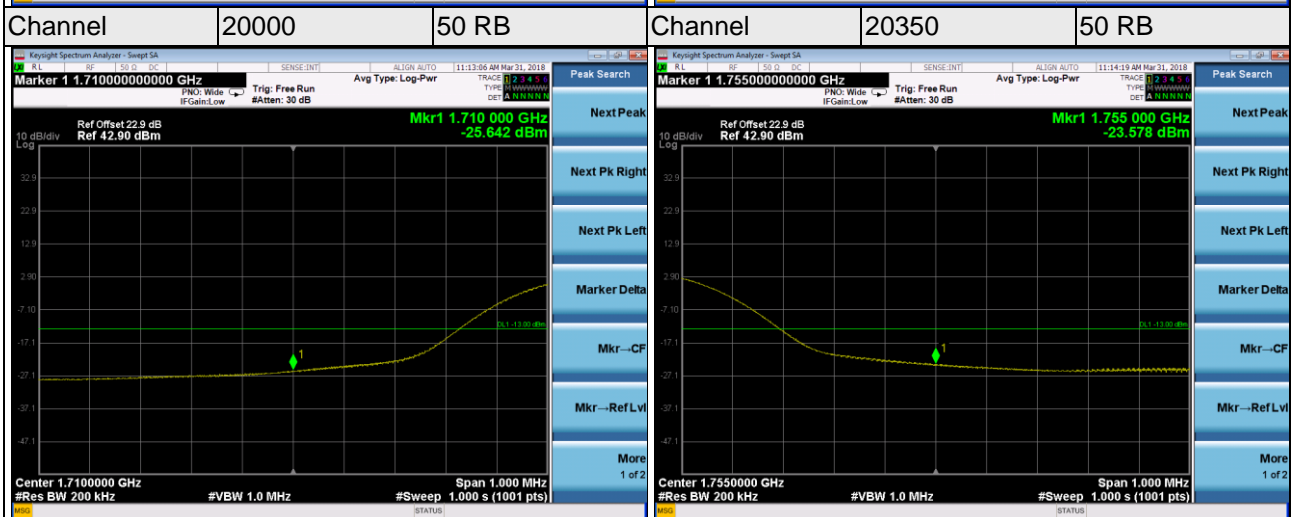

LTE Band 4

Channel Bandwidth 3MHz

LTE Band 4

Channel Bandwidth 5MHz

Channel	19975	1 RB	Channel	20375	1 RB
---------	-------	------	---------	-------	------

Channel	19975	25 RB	Channel	20375	25 RB
---------	-------	-------	---------	-------	-------

LTE Band 4

Channel Bandwidth 10MHz

LTE Band 4

Channel Bandwidth 15MHz

Channel	20025	1 RB	Channel	20325	1 RB
---------	-------	------	---------	-------	------

Channel	20025	75 RB	Channel	20325	75 RB
---------	-------	-------	---------	-------	-------

LTE Band 4

Channel Bandwidth 20MHz

LTE Band 7

Channel Bandwidth 5MHz

Channel Bandwidth 5MHz

LTE Band 7

Channel Bandwidth 10MHz

Channel Bandwidth 10MHz