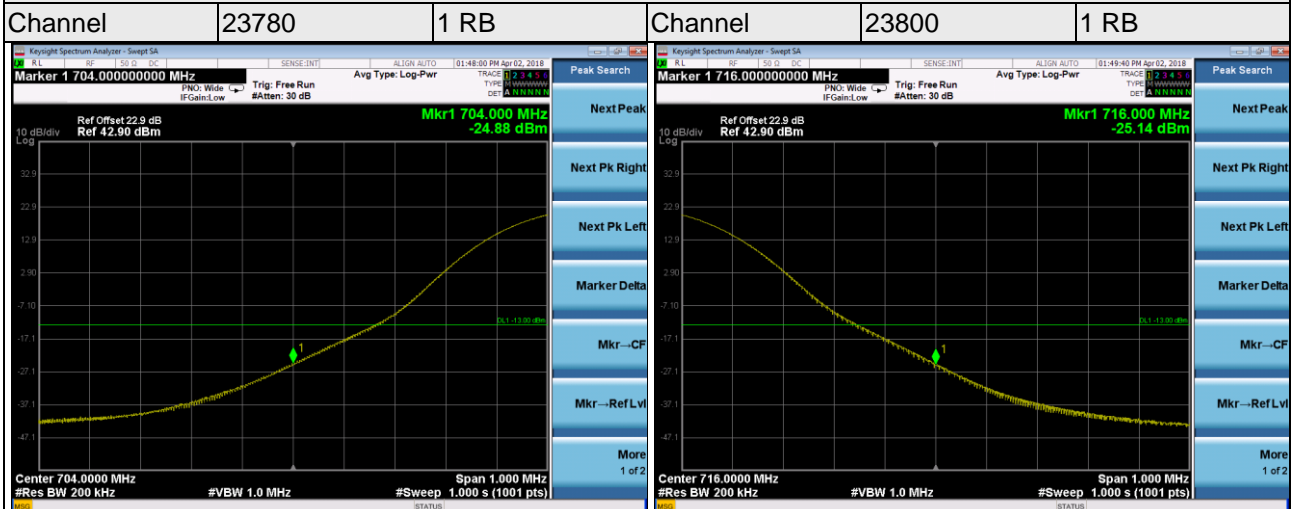

LTE Band 12

Channel Bandwidth 10MHz

LTE Band 13

Channel Bandwidth 5MHz

LTE Band 13

Channel Bandwidth 10MHz

LTE Band 17

Channel Bandwidth 5MHz

LTE Band 17

Channel Bandwidth 10MHz

LTE Band 30

Channel Bandwidth 5MHz

Channel Bandwidth 5MHz

LTE Band 30

Channel Bandwidth 10MHz

Channel Bandwidth 10MHz

LTE Band 38

Channel Bandwidth 5MHz

Channel Bandwidth 5MHz