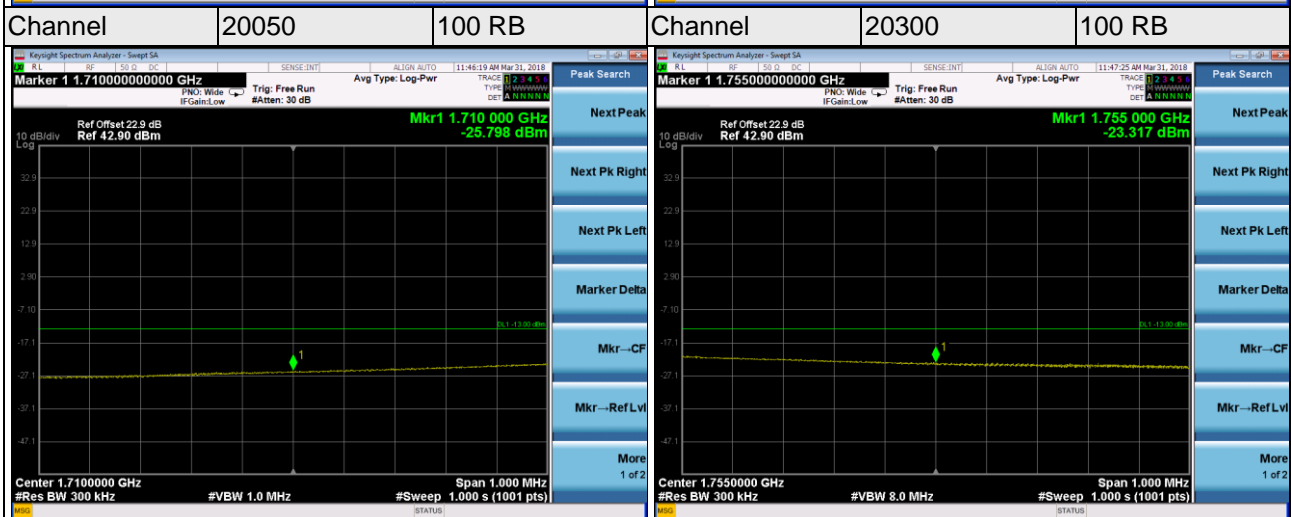

LTE Band 4

Channel Bandwidth 3MHz

LTE Band 4

Channel Bandwidth 5MHz

Channel	19975	1 RB	Channel	20375	1 RB
---------	-------	------	---------	-------	------

Channel	19975	25 RB	Channel	20375	25 RB
---------	-------	-------	---------	-------	-------

LTE Band 4

Channel Bandwidth 10MHz

LTE Band 4

Channel Bandwidth 15MHz

Channel	20025	1 RB	Channel	20325	1 RB
---------	-------	------	---------	-------	------

Channel	20025	75 RB	Channel	20325	75 RB
---------	-------	-------	---------	-------	-------

LTE Band 4

Channel Bandwidth 20MHz

LTE Band 7

Channel Bandwidth 5MHz

Channel Bandwidth 5MHz

LTE Band 7

Channel Bandwidth 10MHz

Channel Bandwidth 10MHz