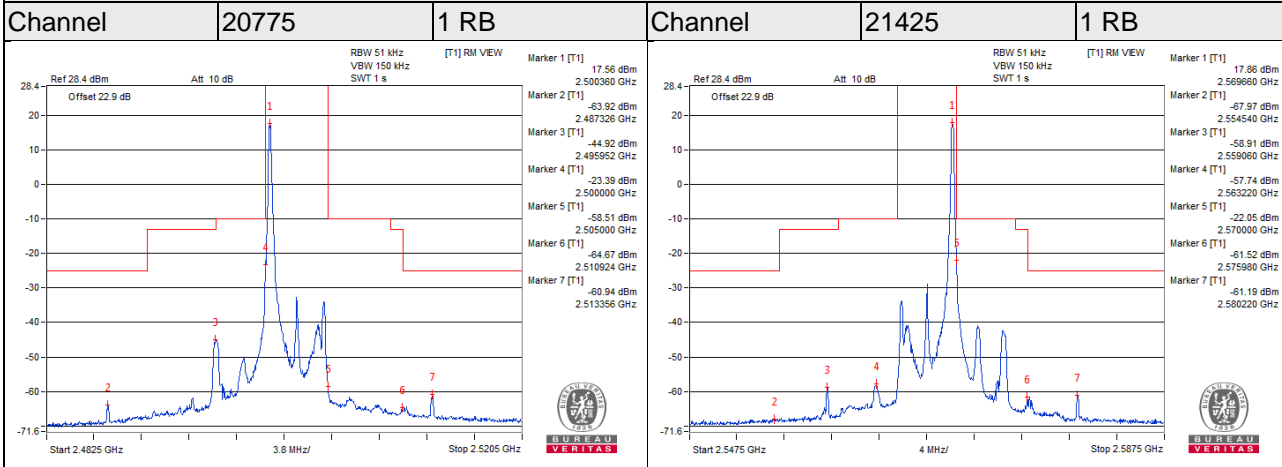

LTE Band 4

Channel Bandwidth 3MHz

LTE Band 4

Channel Bandwidth 5MHz

Channel	19975	1 RB	Channel	20375	1 RB
---------	-------	------	---------	-------	------

Channel	19975	25 RB	Channel	20375	25 RB
---------	-------	-------	---------	-------	-------

LTE Band 4

Channel Bandwidth 10MHz

LTE Band 4

Channel Bandwidth 15MHz

Channel	20025	1 RB	Channel	20325	1 RB
---------	-------	------	---------	-------	------

Channel	20025	75 RB	Channel	20325	75 RB
---------	-------	-------	---------	-------	-------

LTE Band 4

Channel Bandwidth 20MHz

LTE Band 7

Channel Bandwidth 5MHz

Channel Bandwidth 5MHz

LTE Band 7

Channel Bandwidth 10MHz

Channel Bandwidth 10MHz

LTE Band 7

Channel Bandwidth 15MHz

Channel Bandwidth 15MHz

LTE Band 7

Channel Bandwidth 20MHz

Channel Bandwidth 20MHz

LTE CA_7C

Channel Bandwidth 15+20MHz