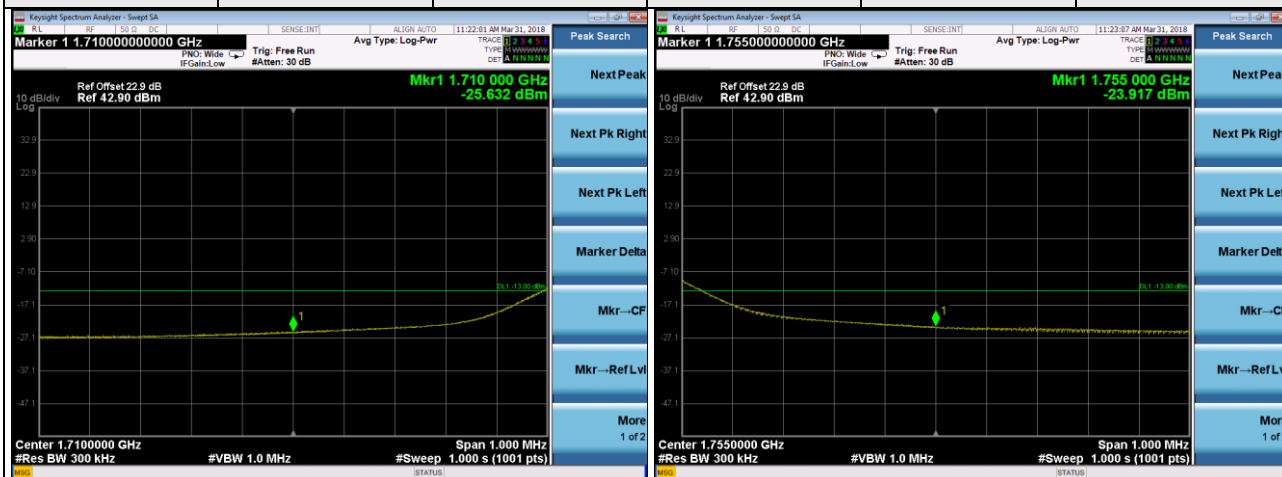

LTE Band 4

Channel Bandwidth 3MHz

LTE Band 4

Channel Bandwidth 5MHz

Channel	19975	1 RB	Channel	20375	1 RB
---------	-------	------	---------	-------	------

Channel	19975	25 RB	Channel	20375	25 RB
---------	-------	-------	---------	-------	-------

LTE Band 4

Channel Bandwidth 10MHz

LTE Band 4

Channel Bandwidth 15MHz

Channel	20025	1 RB	Channel	20325	1 RB
---------	-------	------	---------	-------	------

Channel	20025	75 RB	Channel	20325	75 RB
---------	-------	-------	---------	-------	-------

LTE Band 4

Channel Bandwidth 20MHz

LTE Band 7

Channel Bandwidth 5MHz

Channel Bandwidth 5MHz

LTE Band 7

Channel Bandwidth 10MHz

Channel Bandwidth 10MHz

LTE Band 7

Channel Bandwidth 15MHz

Channel Bandwidth 15MHz

LTE Band 7

Channel Bandwidth 20MHz

Channel Bandwidth 20MHz

LTE CA_7C

Channel Bandwidth 15+20MHz