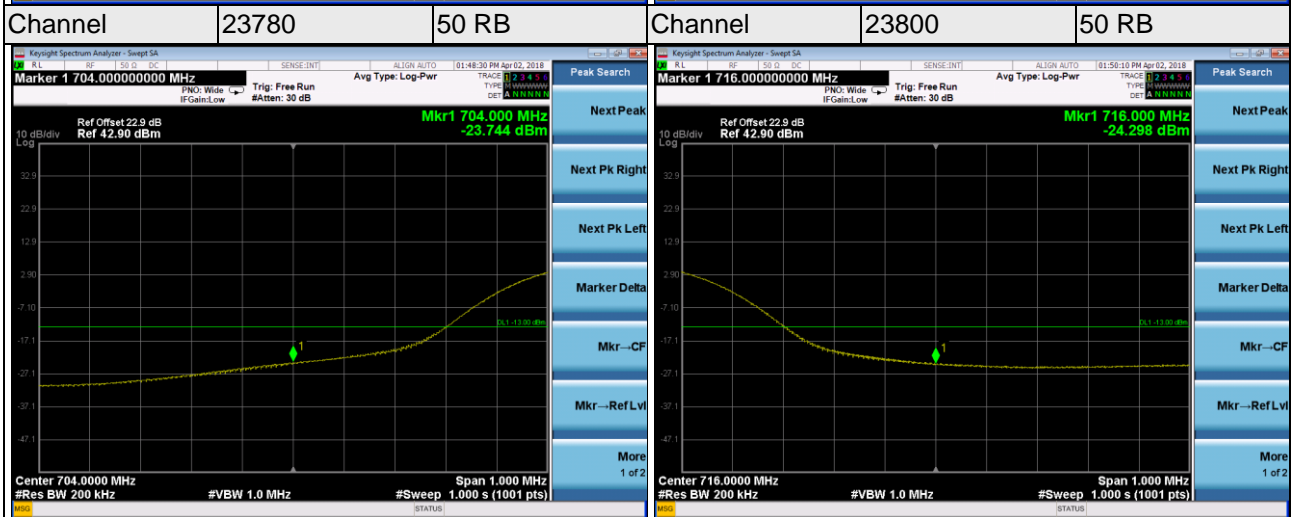

LTE Band 12

Channel Bandwidth 10MHz

LTE Band 13

Channel Bandwidth 5MHz

LTE Band 13

Channel Bandwidth 10MHz

LTE Band 17

Channel Bandwidth 5MHz

LTE Band 17

Channel Bandwidth 10MHz

LTE Band 30

Channel Bandwidth 5MHz

Channel Bandwidth 5MHz

LTE Band 30

Channel Bandwidth 10MHz

Channel Bandwidth 10MHz