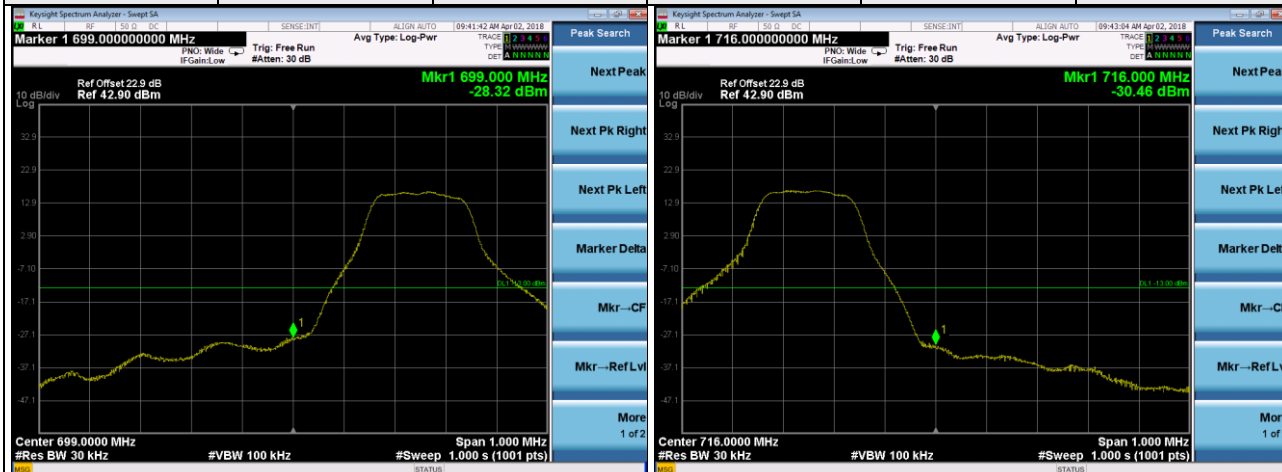

LTE Band 4

Channel Bandwidth 20MHz

LTE Band 7

Channel Bandwidth 5MHz

Channel Bandwidth 5MHz

LTE Band 7

Channel Bandwidth 10MHz

Channel Bandwidth 10MHz

LTE Band 7

Channel Bandwidth 15MHz

Channel Bandwidth 15MHz

LTE Band 7

Channel Bandwidth 20MHz

Channel Bandwidth 20MHz

LTE CA_7C

Channel Bandwidth 15+20MHz

Channel Bandwidth 15+20MHz

LTE Band 12

Channel Bandwidth 1.4MHz

Channel	23017	1 RB	Channel	23173	1 RB
---------	-------	------	---------	-------	------

Channel	23017	6 RB	Channel	23173	6 RB
---------	-------	------	---------	-------	------