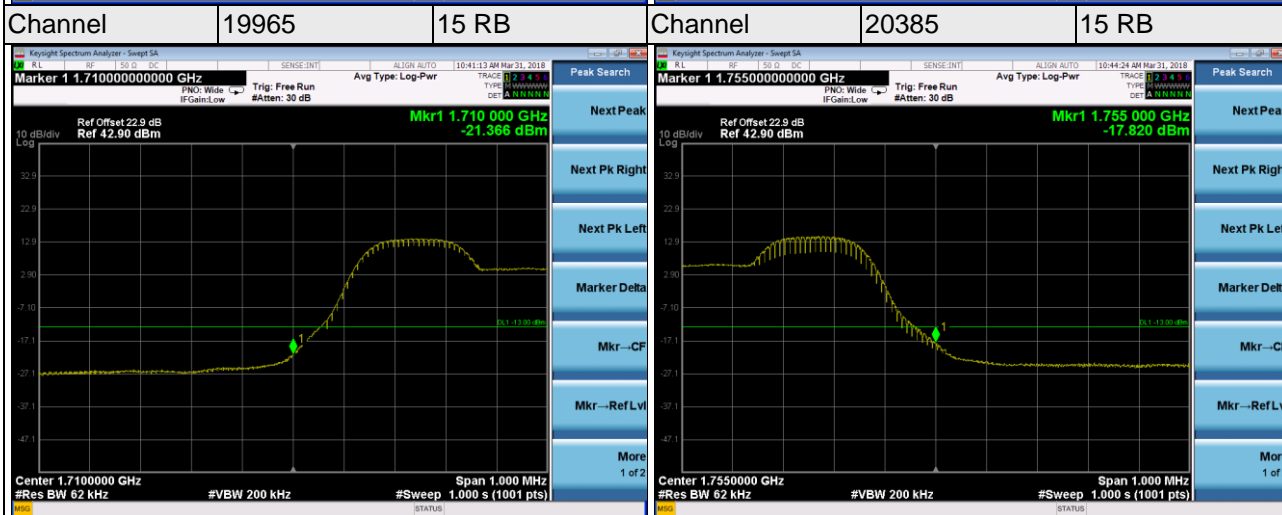

LTE Band 4

Channel Bandwidth 3MHz

LTE Band 4

Channel Bandwidth 5MHz

Channel	19975	1 RB	Channel	20375	1 RB
---------	-------	------	---------	-------	------

Channel	19975	25 RB	Channel	20375	25 RB
---------	-------	-------	---------	-------	-------

LTE Band 4

Channel Bandwidth 10MHz

LTE Band 4

Channel Bandwidth 15MHz

Channel	20025	1 RB	Channel	20325	1 RB
---------	-------	------	---------	-------	------

Channel	20025	75 RB	Channel	20325	75 RB
---------	-------	-------	---------	-------	-------

LTE Band 4

Channel Bandwidth 20MHz

LTE Band 7

Channel Bandwidth 5MHz

Channel Bandwidth 5MHz

LTE Band 7

Channel Bandwidth 10MHz

Channel Bandwidth 10MHz