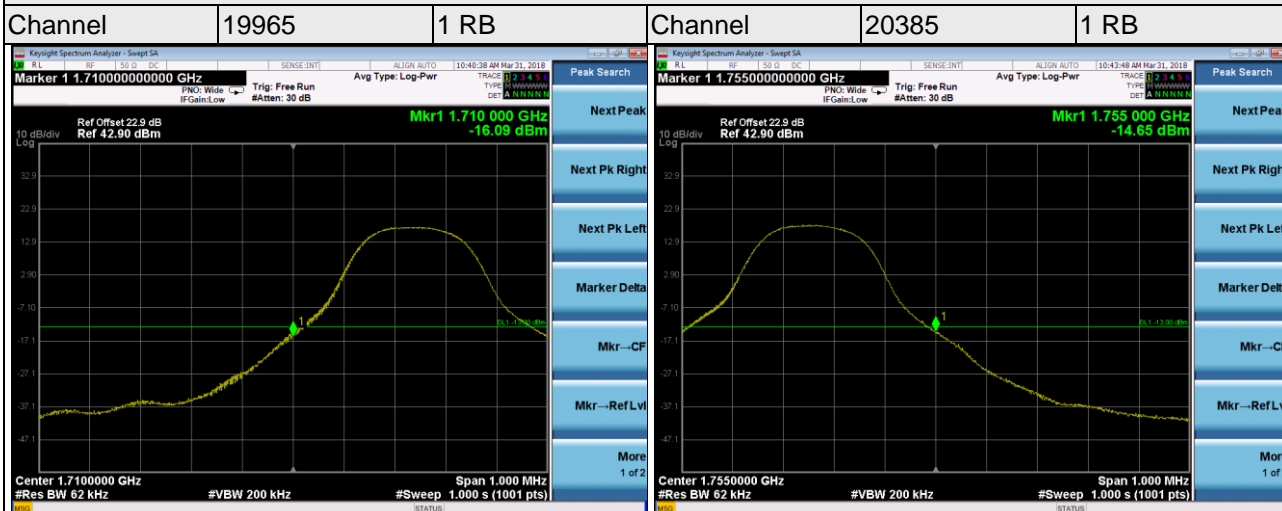

LTE Band 4

Channel Bandwidth 3MHz

LTE Band 4

Channel Bandwidth 5MHz

Channel	19975	1 RB	Channel	20375	1 RB
---------	-------	------	---------	-------	------

Channel	19975	25 RB	Channel	20375	25 RB
---------	-------	-------	---------	-------	-------

LTE Band 4

Channel Bandwidth 10MHz

LTE Band 4

Channel Bandwidth 15MHz

Channel	20025	1 RB	Channel	20325	1 RB
---------	-------	------	---------	-------	------

Channel	20025	75 RB	Channel	20325	75 RB
---------	-------	-------	---------	-------	-------

LTE Band 4

Channel Bandwidth 20MHz

LTE Band 7

Channel Bandwidth 5MHz

Channel Bandwidth 5MHz

LTE Band 7

Channel Bandwidth 10MHz

Channel Bandwidth 10MHz