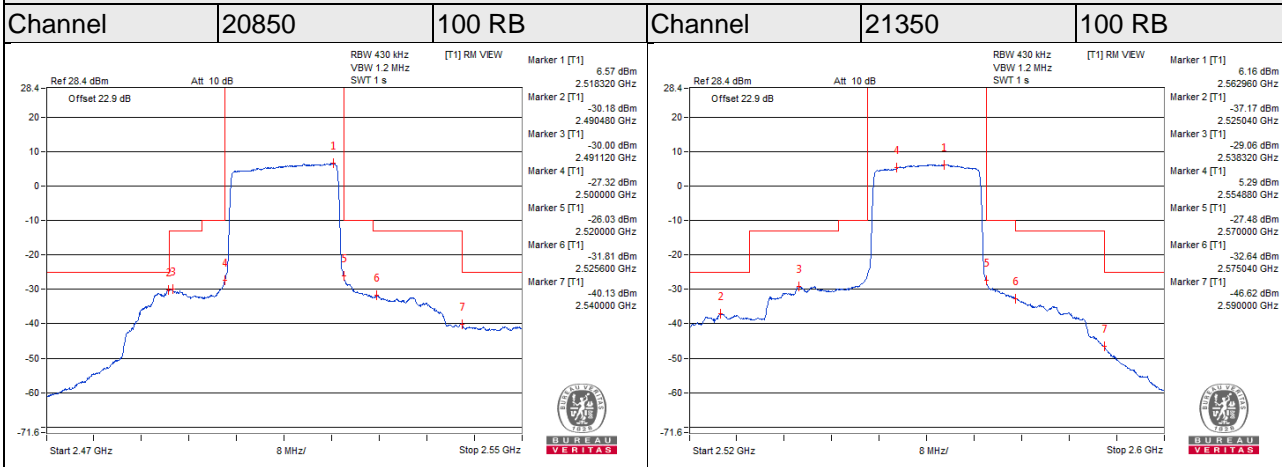

LTE Band 4

Channel Bandwidth 10MHz

LTE Band 4

Channel Bandwidth 15MHz

Channel	20025	1 RB	Channel	20325	1 RB
---------	-------	------	---------	-------	------

Channel	20025	75 RB	Channel	20325	75 RB
---------	-------	-------	---------	-------	-------

LTE Band 4

Channel Bandwidth 20MHz

LTE Band 7

Channel Bandwidth 5MHz

Channel Bandwidth 5MHz

LTE Band 7

Channel Bandwidth 10MHz

Channel Bandwidth 10MHz

LTE Band 7

Channel Bandwidth 15MHz

Channel Bandwidth 15MHz

LTE Band 7

Channel Bandwidth 20MHz

Channel Bandwidth 20MHz

LTE CA_7C

Channel Bandwidth 15+20MHz

Channel Bandwidth 15+20MHz

LTE Band 12

Channel Bandwidth 1.4MHz

Channel	23017	1 RB	Channel	23173	1 RB
---------	-------	------	---------	-------	------

Channel	23017	6 RB	Channel	23173	6 RB
---------	-------	------	---------	-------	------