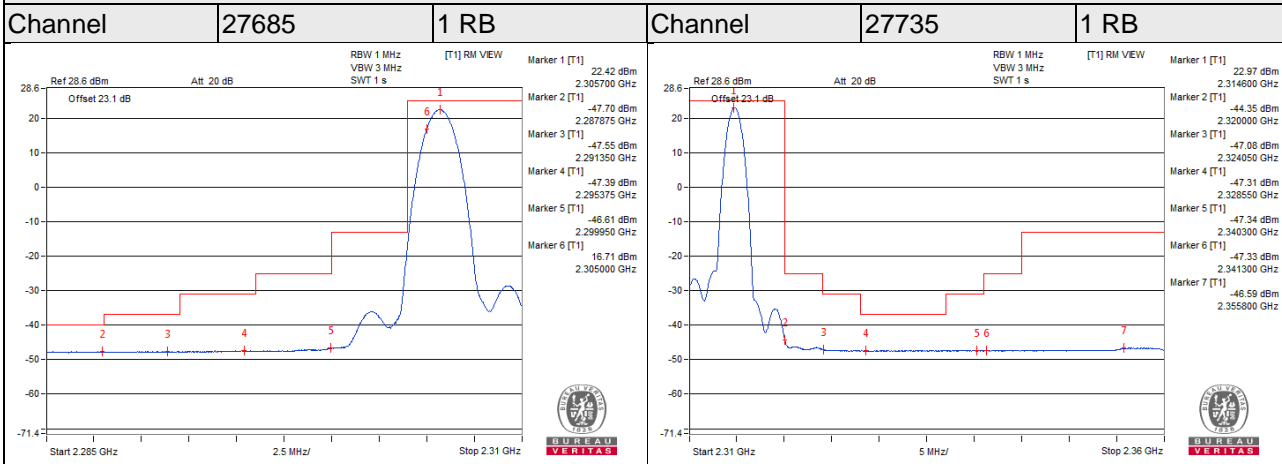

LTE Band 12

Channel Bandwidth 5MHz

Channel	23035	1 RB	Channel	23155	1 RB
---------	-------	------	---------	-------	------

Channel	23035	25 RB	Channel	23155	25 RB
---------	-------	-------	---------	-------	-------

LTE Band 12

Channel Bandwidth 10MHz

LTE Band 13

Channel Bandwidth 5MHz

LTE Band 13

Channel Bandwidth 10MHz

LTE Band 17

Channel Bandwidth 5MHz

LTE Band 17

Channel Bandwidth 10MHz

LTE Band 30

Channel Bandwidth 5MHz

Channel Bandwidth 5MHz

LTE Band 30

Channel Bandwidth 10MHz

Channel Bandwidth 10MHz

LTE Band 38

Channel Bandwidth 5MHz

Channel Bandwidth 5MHz