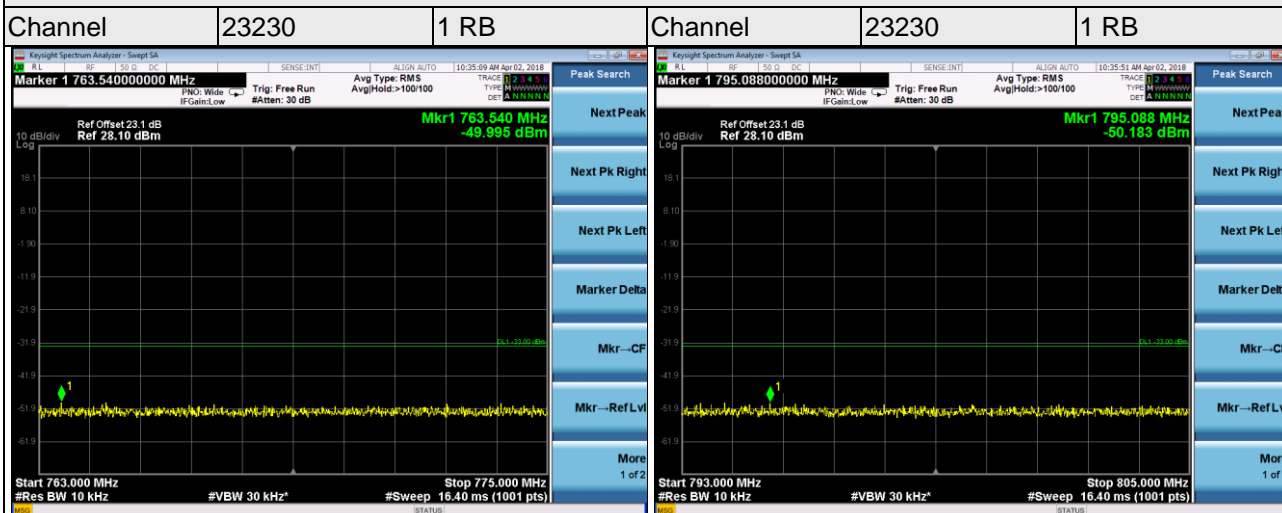

LTE Band 12

Channel Bandwidth 10MHz

LTE Band 13

Channel Bandwidth 5MHz

LTE Band 13

Channel Bandwidth 10MHz

LTE Band 17

Channel Bandwidth 5MHz

LTE Band 17

Channel Bandwidth 10MHz

LTE Band 30

Channel Bandwidth 5MHz

Channel Bandwidth 5MHz

LTE Band 30

Channel Bandwidth 10MHz

Channel Bandwidth 10MHz

LTE Band 38

Channel Bandwidth 5MHz

Channel Bandwidth 5MHz