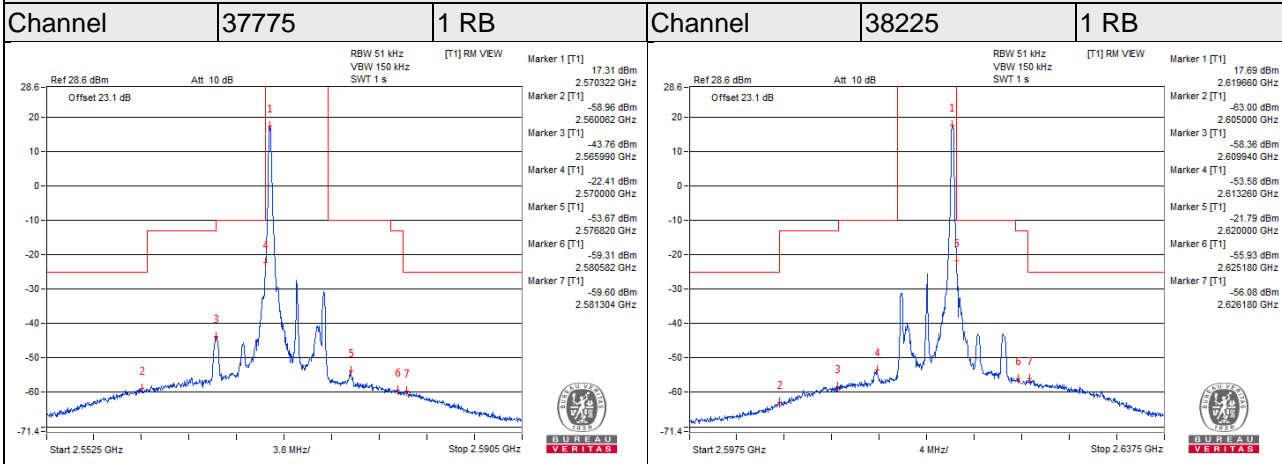

LTE Band 12

Channel Bandwidth 10MHz

LTE Band 13

Channel Bandwidth 5MHz

LTE Band 13

Channel Bandwidth 10MHz

LTE Band 17

Channel Bandwidth 5MHz

LTE Band 17

Channel Bandwidth 10MHz

LTE Band 30

Channel Bandwidth 5MHz

Channel Bandwidth 5MHz

LTE Band 30

Channel Bandwidth 10MHz

Channel Bandwidth 10MHz

LTE Band 38

Channel Bandwidth 5MHz

Channel Bandwidth 5MHz