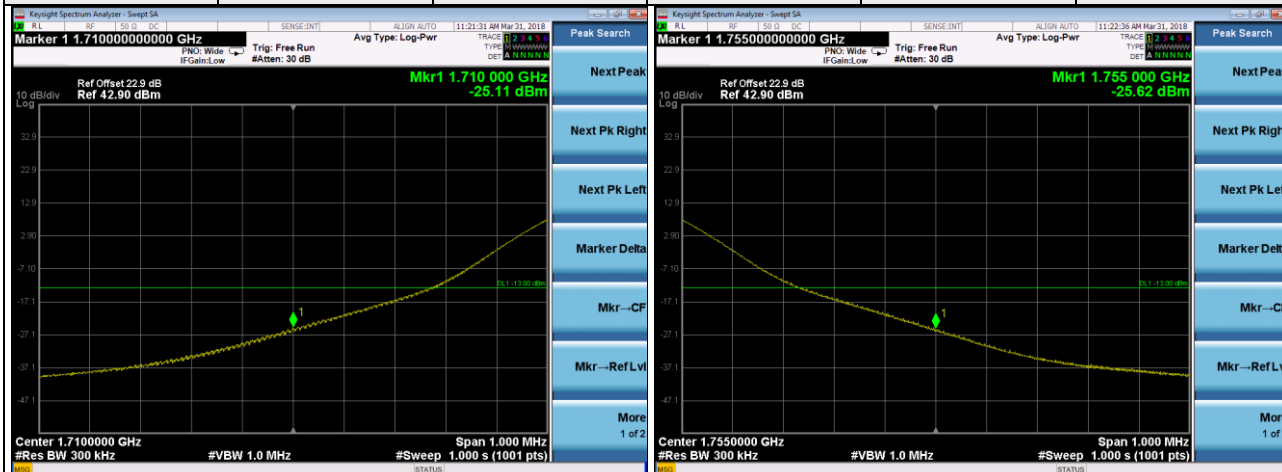

LTE Band 4

Channel Bandwidth 3MHz

LTE Band 4

Channel Bandwidth 5MHz

Channel	19975	1 RB	Channel	20375	1 RB
---------	-------	------	---------	-------	------

Channel	19975	25 RB	Channel	20375	25 RB
---------	-------	-------	---------	-------	-------

LTE Band 4

Channel Bandwidth 10MHz

LTE Band 4

Channel Bandwidth 15MHz

Channel	20025	1 RB	Channel	20325	1 RB
---------	-------	------	---------	-------	------

Channel	20025	75 RB	Channel	20325	75 RB
---------	-------	-------	---------	-------	-------

LTE Band 4

Channel Bandwidth 20MHz

LTE Band 7

Channel Bandwidth 5MHz

Channel Bandwidth 5MHz

LTE Band 7

Channel Bandwidth 10MHz

Channel Bandwidth 10MHz