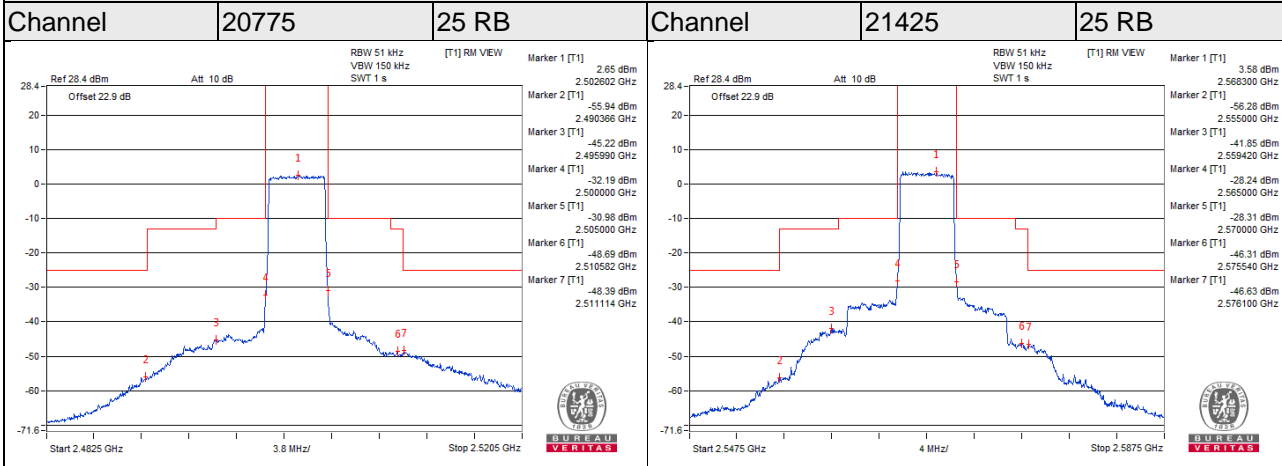

LTE Band 4

Channel Bandwidth 10MHz

LTE Band 4

Channel Bandwidth 15MHz

Channel	20025	1 RB	Channel	20325	1 RB
---------	-------	------	---------	-------	------

Channel	20025	75 RB	Channel	20325	75 RB
---------	-------	-------	---------	-------	-------

LTE Band 4

Channel Bandwidth 20MHz

LTE Band 7

Channel Bandwidth 5MHz

Channel Bandwidth 5MHz

LTE Band 7

Channel Bandwidth 10MHz

Channel Bandwidth 10MHz

LTE Band 7

Channel Bandwidth 15MHz

Channel Bandwidth 15MHz

LTE Band 7

Channel Bandwidth 20MHz

Channel Bandwidth 20MHz

LTE CA_7C

Channel Bandwidth 15+20MHz

Channel Bandwidth 15+20MHz

LTE Band 12

Channel Bandwidth 1.4MHz

Channel	23017	1 RB	Channel	23173	1 RB
---------	-------	------	---------	-------	------

Channel	23017	6 RB	Channel	23173	6 RB
---------	-------	------	---------	-------	------