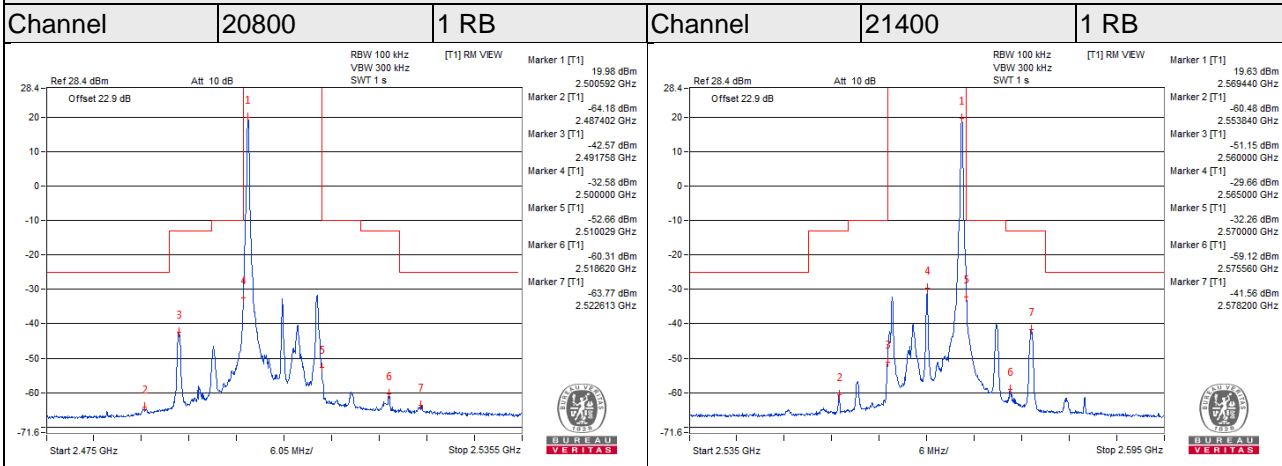

LTE Band 4

Channel Bandwidth 10MHz

LTE Band 4

Channel Bandwidth 15MHz

Channel	20025	1 RB	Channel	20325	1 RB
---------	-------	------	---------	-------	------

Channel	20025	75 RB	Channel	20325	75 RB
---------	-------	-------	---------	-------	-------

LTE Band 4

Channel Bandwidth 20MHz

LTE Band 7

Channel Bandwidth 5MHz

Channel Bandwidth 5MHz

LTE Band 7

Channel Bandwidth 10MHz

Channel Bandwidth 10MHz

LTE Band 7

Channel Bandwidth 15MHz

Channel Bandwidth 15MHz

LTE Band 7

Channel Bandwidth 20MHz

Channel Bandwidth 20MHz

LTE CA_7C

Channel Bandwidth 15+20MHz

Channel Bandwidth 15+20MHz

LTE Band 12

Channel Bandwidth 1.4MHz

Channel	23017	1 RB	Channel	23173	1 RB
---------	-------	------	---------	-------	------

Channel	23017	6 RB	Channel	23173	6 RB
---------	-------	------	---------	-------	------