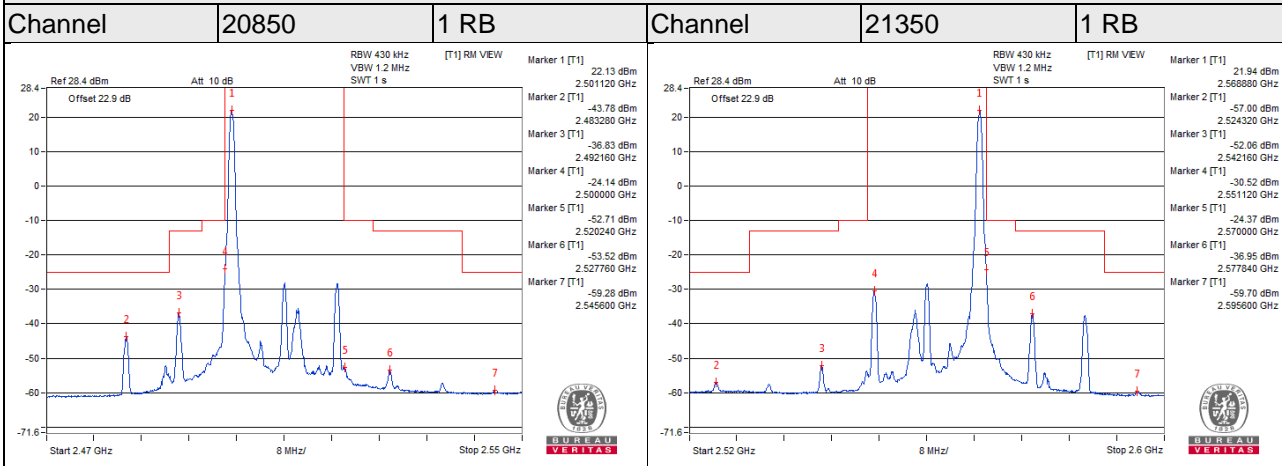

LTE Band 4

Channel Bandwidth 20MHz

LTE Band 7

Channel Bandwidth 5MHz

Channel Bandwidth 5MHz

LTE Band 7

Channel Bandwidth 10MHz

Channel Bandwidth 10MHz

LTE Band 7

Channel Bandwidth 15MHz

Channel Bandwidth 15MHz

LTE Band 7

Channel Bandwidth 20MHz

Channel Bandwidth 20MHz

LTE CA_7C

Channel Bandwidth 15+20MHz

Channel Bandwidth 15+20MHz

LTE Band 12

Channel Bandwidth 1.4MHz

Channel	23017	1 RB	Channel	23173	1 RB
---------	-------	------	---------	-------	------

Channel	23017	6 RB	Channel	23173	6 RB
---------	-------	------	---------	-------	------