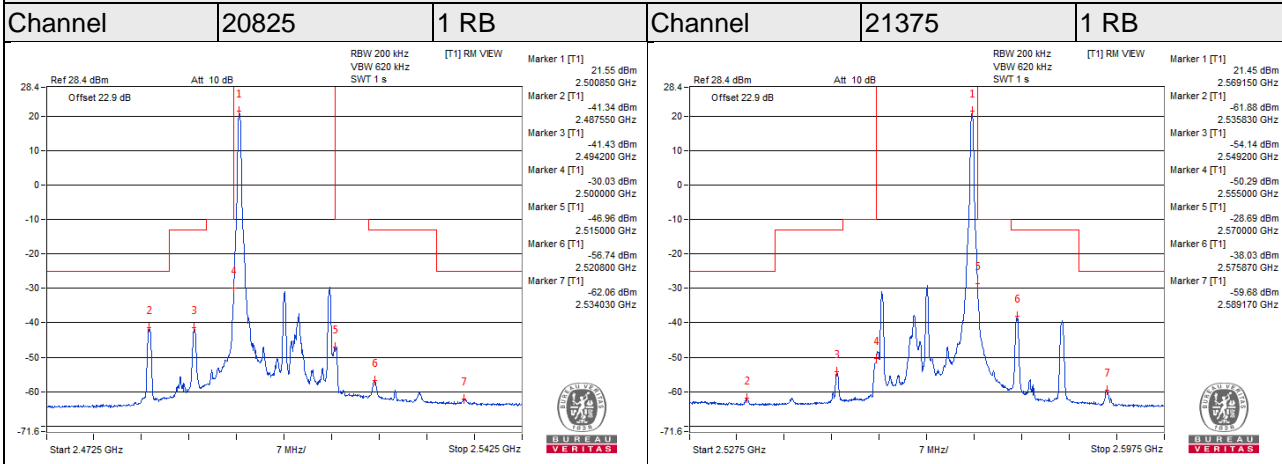

LTE Band 4

Channel Bandwidth 10MHz

LTE Band 4

Channel Bandwidth 15MHz

Channel	20025	1 RB	Channel	20325	1 RB
---------	-------	------	---------	-------	------

Channel	20025	75 RB	Channel	20325	75 RB
---------	-------	-------	---------	-------	-------

LTE Band 4

Channel Bandwidth 20MHz

LTE Band 7

Channel Bandwidth 5MHz

Channel Bandwidth 5MHz

LTE Band 7

Channel Bandwidth 10MHz

Channel Bandwidth 10MHz

LTE Band 7

Channel Bandwidth 15MHz

Channel Bandwidth 15MHz

LTE Band 7

Channel Bandwidth 20MHz

Channel Bandwidth 20MHz

LTE CA_7C

Channel Bandwidth 15+20MHz