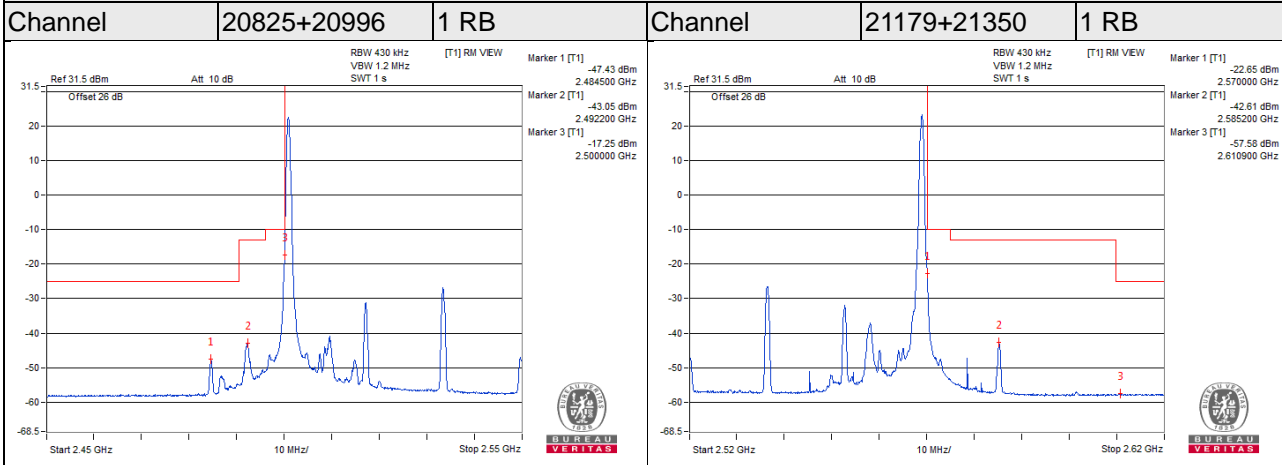

LTE Band 4

Channel Bandwidth 20MHz

LTE Band 7

Channel Bandwidth 5MHz

Channel Bandwidth 5MHz

LTE Band 7

Channel Bandwidth 10MHz

Channel Bandwidth 10MHz

LTE Band 7

Channel Bandwidth 15MHz

Channel Bandwidth 15MHz

LTE Band 7

Channel Bandwidth 20MHz

Channel Bandwidth 20MHz

LTE CA_7C

Channel Bandwidth 15+20MHz

Channel Bandwidth 15+20MHz

LTE Band 12

Channel Bandwidth 1.4MHz

Channel	23017	1 RB	Channel	23173	1 RB
---------	-------	------	---------	-------	------

Channel	23017	6 RB	Channel	23173	6 RB
---------	-------	------	---------	-------	------