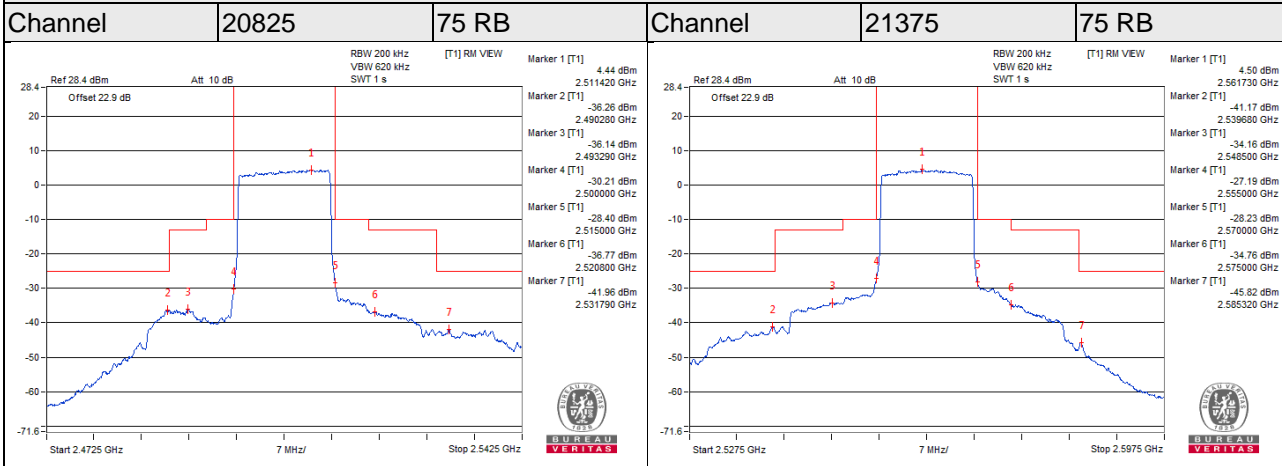

LTE Band 4

Channel Bandwidth 10MHz

LTE Band 4

Channel Bandwidth 15MHz

Channel	20025	1 RB	Channel	20325	1 RB
---------	-------	------	---------	-------	------

Channel	20025	75 RB	Channel	20325	75 RB
---------	-------	-------	---------	-------	-------

LTE Band 4

Channel Bandwidth 20MHz

LTE Band 7

Channel Bandwidth 5MHz

Channel Bandwidth 5MHz

LTE Band 7

Channel Bandwidth 10MHz

Channel Bandwidth 10MHz

LTE Band 7

Channel Bandwidth 15MHz

Channel Bandwidth 15MHz

LTE Band 7

Channel Bandwidth 20MHz

Channel Bandwidth 20MHz

LTE CA_7C

Channel Bandwidth 15+20MHz

Channel Bandwidth 15+20MHz

LTE Band 12

Channel Bandwidth 1.4MHz

Channel	23017	1 RB	Channel	23173	1 RB
---------	-------	------	---------	-------	------

Channel	23017	6 RB	Channel	23173	6 RB
---------	-------	------	---------	-------	------