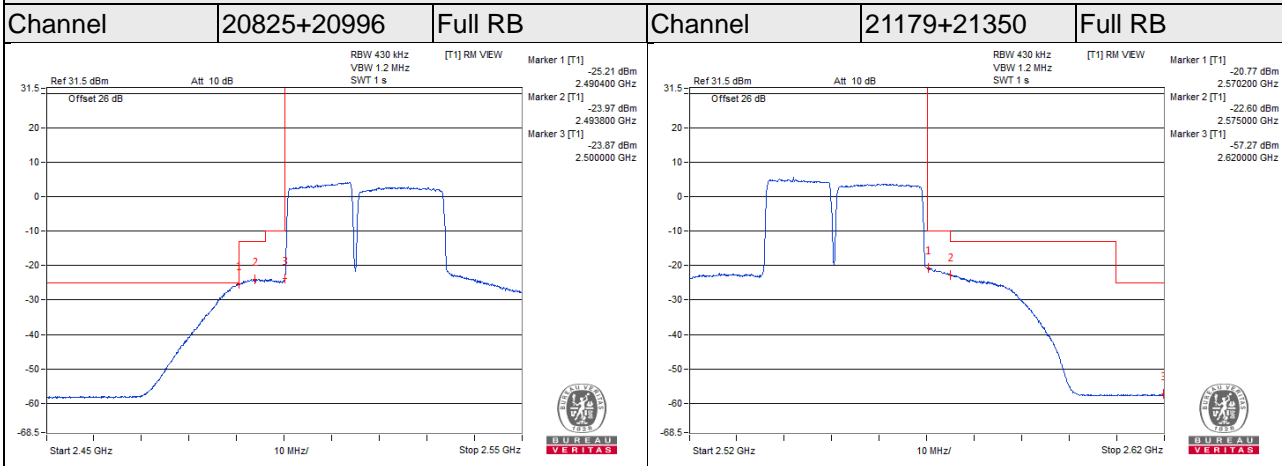

LTE Band 4

Channel Bandwidth 20MHz

LTE Band 7

Channel Bandwidth 5MHz

Channel Bandwidth 5MHz

LTE Band 7

Channel Bandwidth 10MHz

Channel Bandwidth 10MHz

LTE Band 7

Channel Bandwidth 15MHz

Channel Bandwidth 15MHz

LTE Band 7

Channel Bandwidth 20MHz

Channel Bandwidth 20MHz

LTE CA_7C

Channel Bandwidth 15+20MHz

Channel Bandwidth 15+20MHz

LTE Band 12

Channel Bandwidth 1.4MHz

Channel	23017	1 RB	Channel	23173	1 RB
---------	-------	------	---------	-------	------

Channel	23017	6 RB	Channel	23173	6 RB
---------	-------	------	---------	-------	------