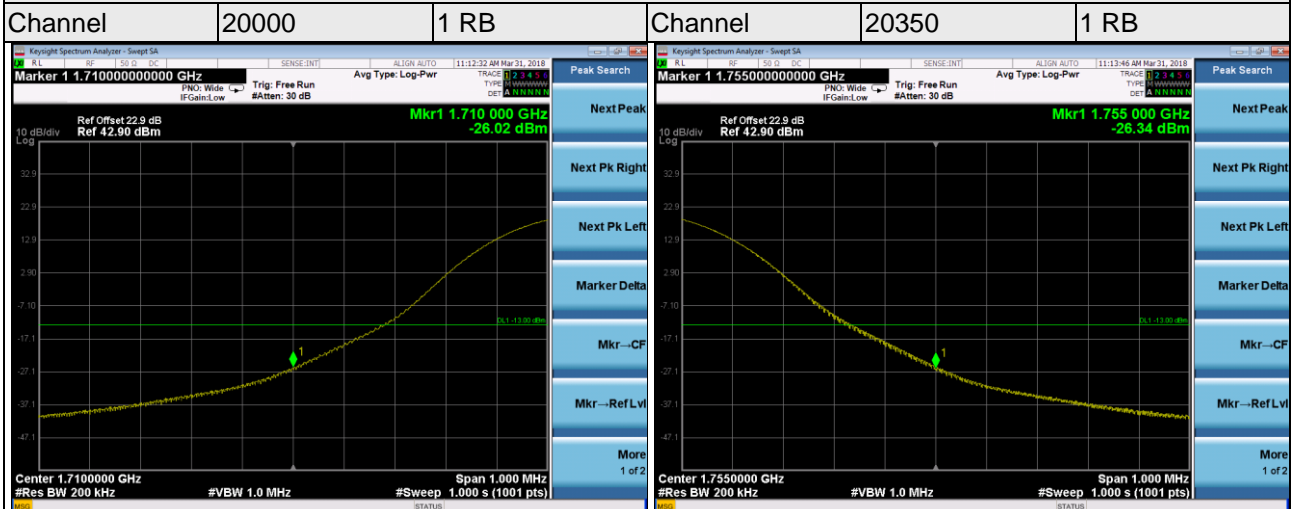

LTE Band 4

Channel Bandwidth 3MHz

LTE Band 4

Channel Bandwidth 5MHz

Channel	19975	1 RB	Channel	20375	1 RB
---------	-------	------	---------	-------	------

Channel	19975	25 RB	Channel	20375	25 RB
---------	-------	-------	---------	-------	-------

LTE Band 4

Channel Bandwidth 10MHz

LTE Band 4

Channel Bandwidth 15MHz

Channel	20025	1 RB	Channel	20325	1 RB
---------	-------	------	---------	-------	------

Channel	20025	75 RB	Channel	20325	75 RB
---------	-------	-------	---------	-------	-------

LTE Band 4

Channel Bandwidth 20MHz

LTE Band 7

Channel Bandwidth 5MHz

Channel Bandwidth 5MHz

LTE Band 7

Channel Bandwidth 10MHz

Channel Bandwidth 10MHz