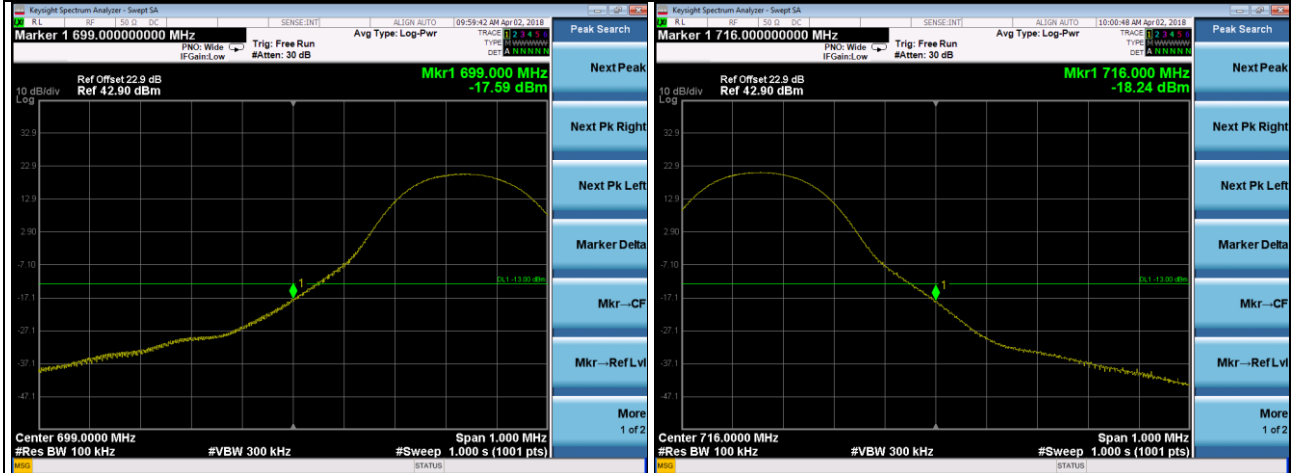

LTE Band 12

Channel Bandwidth 5MHz

Channel	23035	1 RB	Channel	23155	1 RB