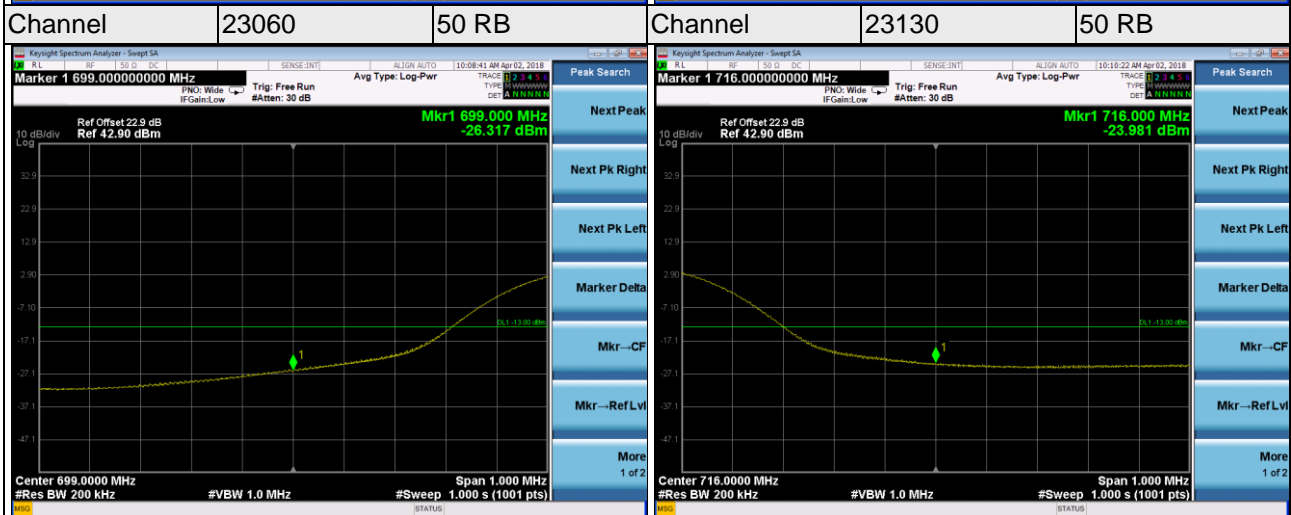

LTE Band 12

Channel Bandwidth 5MHz

Channel	23035	1 RB	Channel	23155	1 RB
---------	-------	------	---------	-------	------

Channel	23035	25 RB	Channel	23155	25 RB
---------	-------	-------	---------	-------	-------

LTE Band 12

Channel Bandwidth 10MHz

LTE Band 13

Channel Bandwidth 5MHz

LTE Band 13

Channel Bandwidth 10MHz

LTE Band 17

Channel Bandwidth 5MHz