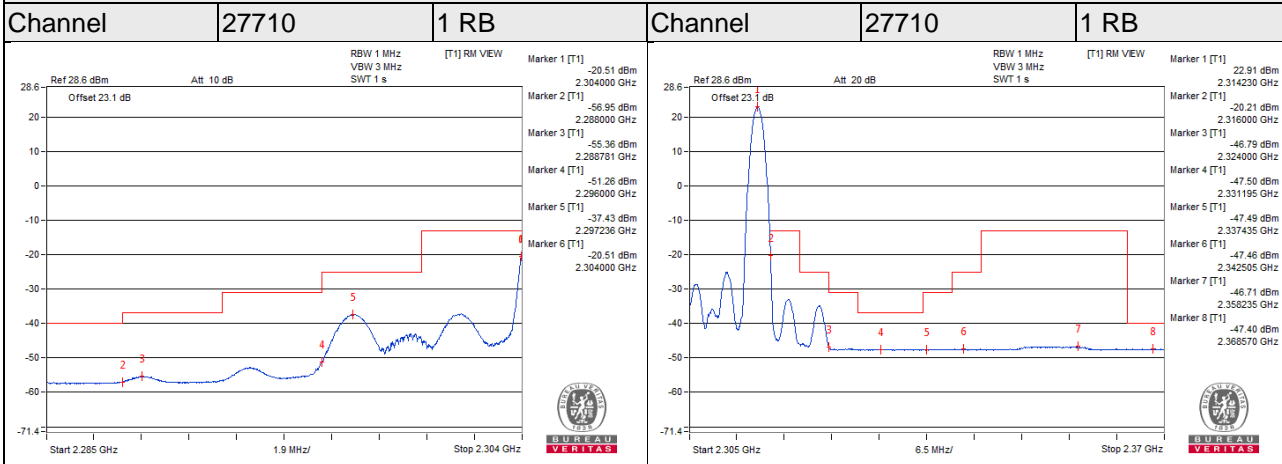

LTE Band 12

Channel Bandwidth 10MHz

LTE Band 13

Channel Bandwidth 5MHz

LTE Band 13

Channel Bandwidth 10MHz

LTE Band 17

Channel Bandwidth 5MHz

LTE Band 17

Channel Bandwidth 10MHz

LTE Band 30

Channel Bandwidth 5MHz

Channel Bandwidth 5MHz

LTE Band 30

Channel Bandwidth 10MHz

Channel Bandwidth 10MHz

LTE Band 38

Channel Bandwidth 5MHz

Channel Bandwidth 5MHz