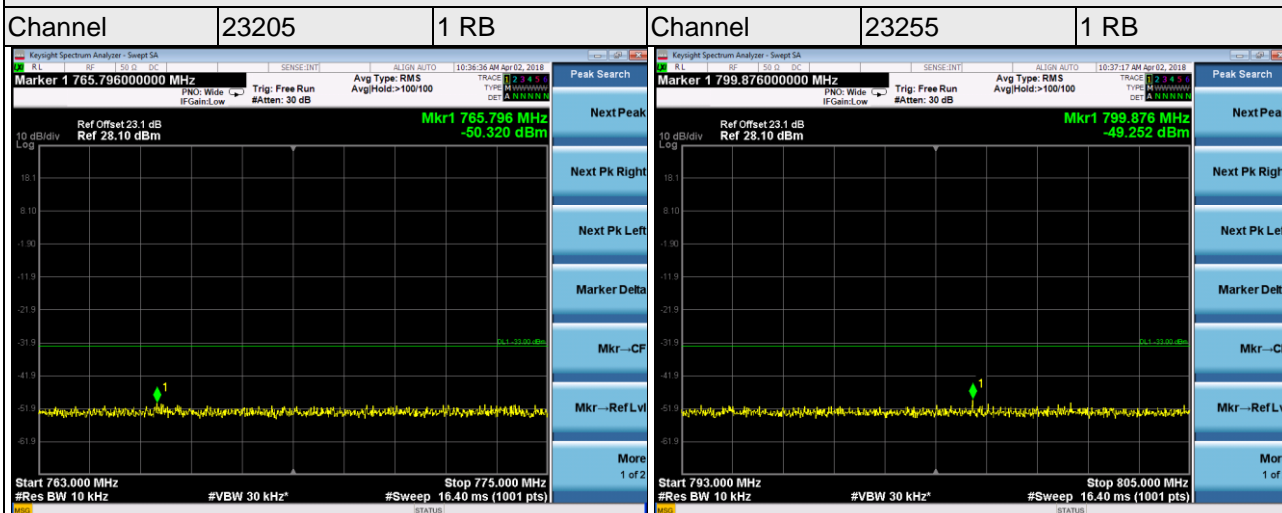

LTE Band 12

Channel Bandwidth 5MHz

Channel	23035	1 RB	Channel	23155	1 RB
---------	-------	------	---------	-------	------

Channel	23035	25 RB	Channel	23155	25 RB
---------	-------	-------	---------	-------	-------

LTE Band 12

Channel Bandwidth 10MHz

LTE Band 13

Channel Bandwidth 5MHz

LTE Band 13

Channel Bandwidth 10MHz

LTE Band 17

Channel Bandwidth 5MHz