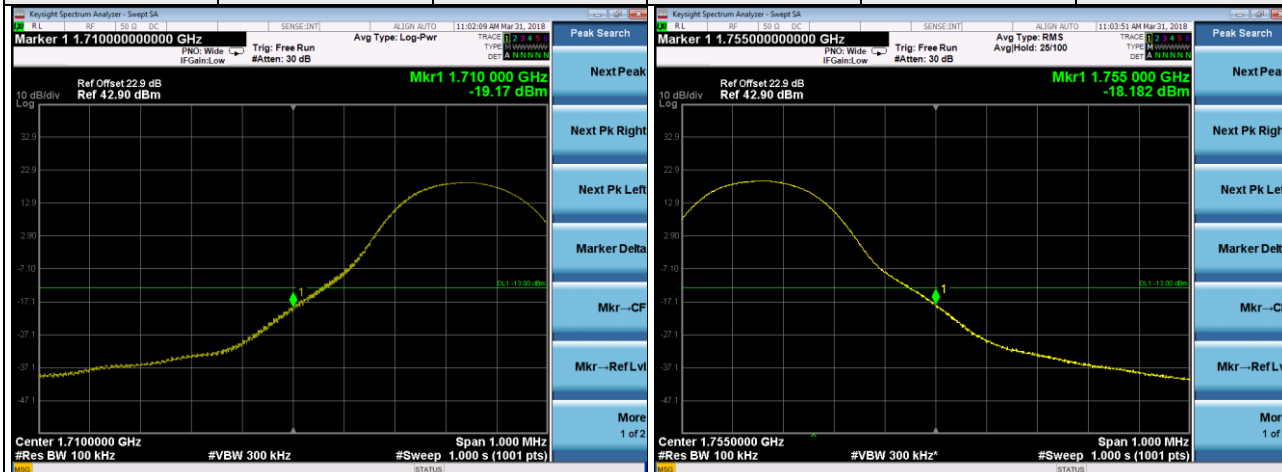

LTE Band 4

Channel Bandwidth 3MHz

LTE Band 4

Channel Bandwidth 5MHz

Channel	19975	1 RB	Channel	20375	1 RB
---------	-------	------	---------	-------	------

Channel	19975	25 RB	Channel	20375	25 RB
---------	-------	-------	---------	-------	-------

LTE Band 4

Channel Bandwidth 10MHz

LTE Band 4

Channel Bandwidth 15MHz

Channel	20025	1 RB	Channel	20325	1 RB
---------	-------	------	---------	-------	------

Channel	20025	75 RB	Channel	20325	75 RB
---------	-------	-------	---------	-------	-------

LTE Band 4

Channel Bandwidth 20MHz

LTE Band 7

Channel Bandwidth 5MHz

Channel Bandwidth 5MHz

LTE Band 7

Channel Bandwidth 10MHz

Channel Bandwidth 10MHz