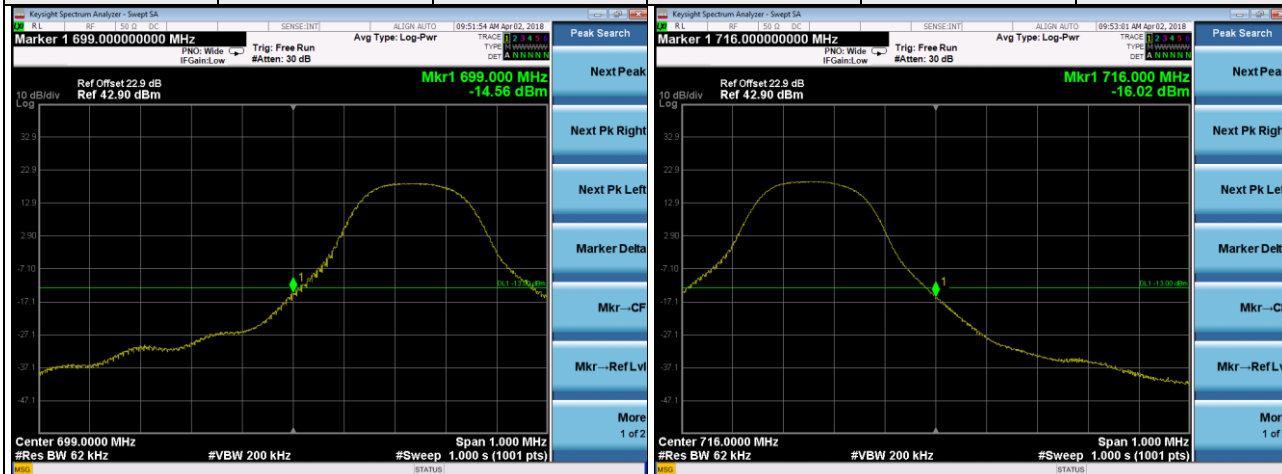

LTE Band 12

Channel Bandwidth 3MHz

Channel	23025	1 RB	Channel	23165	1 RB