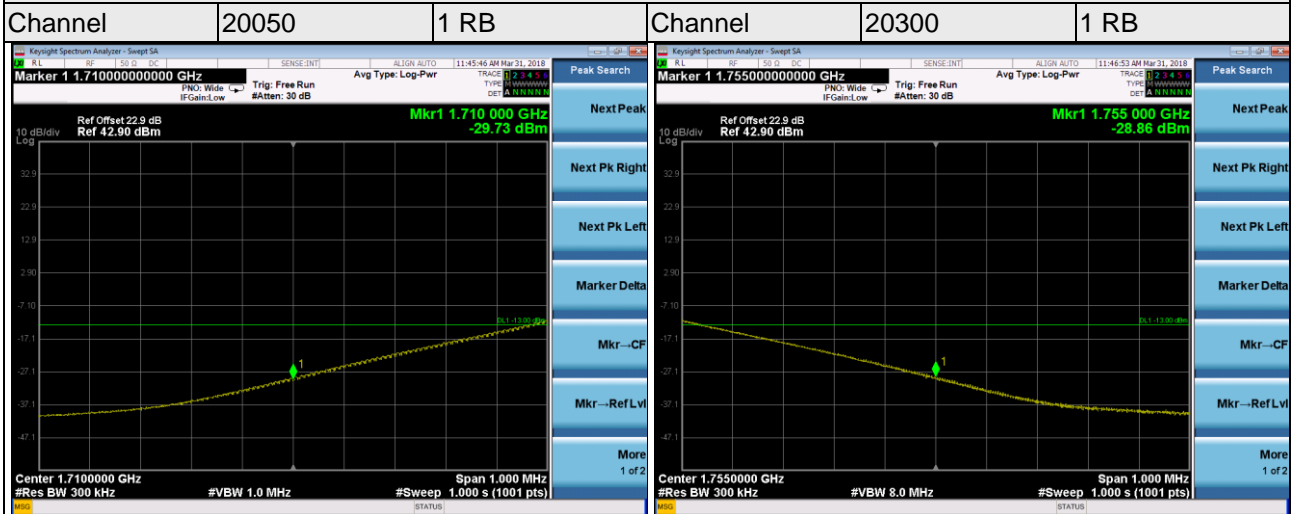

LTE Band 4

Channel Bandwidth 3MHz

LTE Band 4

Channel Bandwidth 5MHz

Channel	19975	1 RB	Channel	20375	1 RB
---------	-------	------	---------	-------	------

Channel	19975	25 RB	Channel	20375	25 RB
---------	-------	-------	---------	-------	-------

LTE Band 4

Channel Bandwidth 10MHz

LTE Band 4

Channel Bandwidth 15MHz

Channel	20025	1 RB	Channel	20325	1 RB
---------	-------	------	---------	-------	------

Channel	20025	75 RB	Channel	20325	75 RB
---------	-------	-------	---------	-------	-------

LTE Band 4

Channel Bandwidth 20MHz

LTE Band 7

Channel Bandwidth 5MHz

Channel Bandwidth 5MHz

LTE Band 7

Channel Bandwidth 10MHz

Channel Bandwidth 10MHz