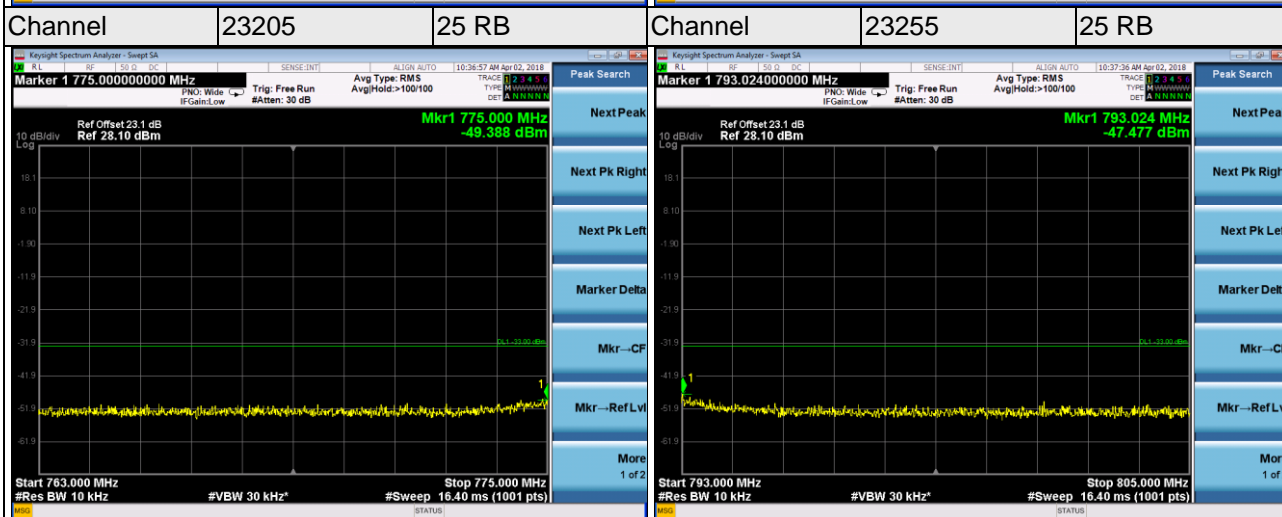

LTE Band 12

Channel Bandwidth 5MHz

Channel	23035	1 RB	Channel	23155	1 RB
---------	-------	------	---------	-------	------

Channel	23035	25 RB	Channel	23155	25 RB
---------	-------	-------	---------	-------	-------

LTE Band 12

Channel Bandwidth 10MHz

LTE Band 13

Channel Bandwidth 5MHz

LTE Band 13

Channel Bandwidth 10MHz

LTE Band 17

Channel Bandwidth 5MHz