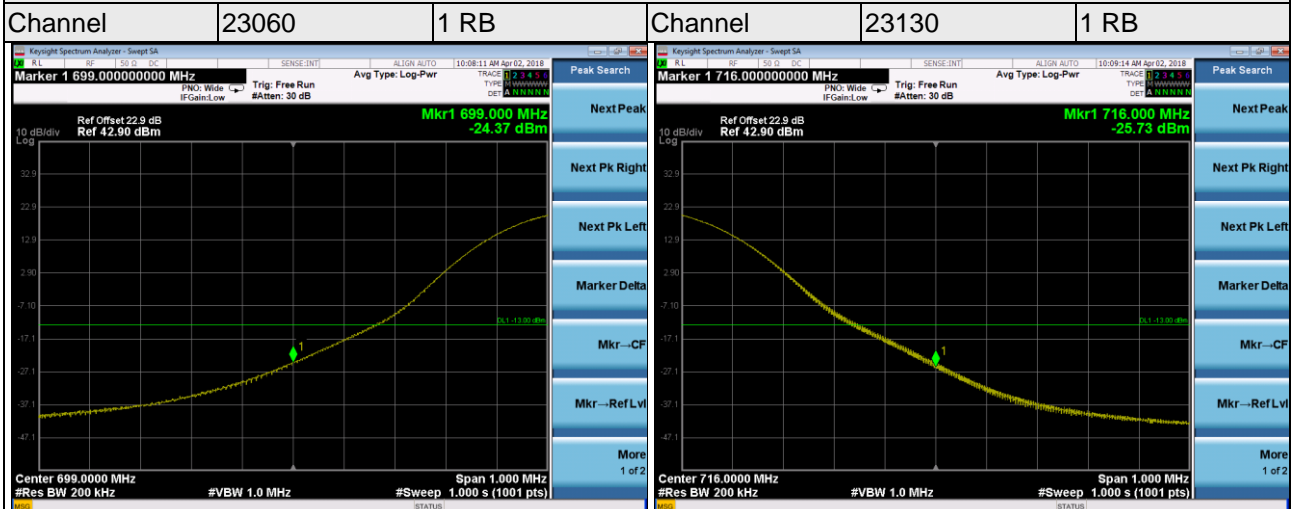

LTE Band 12

Channel Bandwidth 5MHz

Channel	23035	1 RB	Channel	23155	1 RB
---------	-------	------	---------	-------	------

Channel	23035	25 RB	Channel	23155	25 RB
---------	-------	-------	---------	-------	-------

LTE Band 12

Channel Bandwidth 10MHz

LTE Band 13

Channel Bandwidth 5MHz

LTE Band 13

Channel Bandwidth 10MHz

LTE Band 17

Channel Bandwidth 5MHz