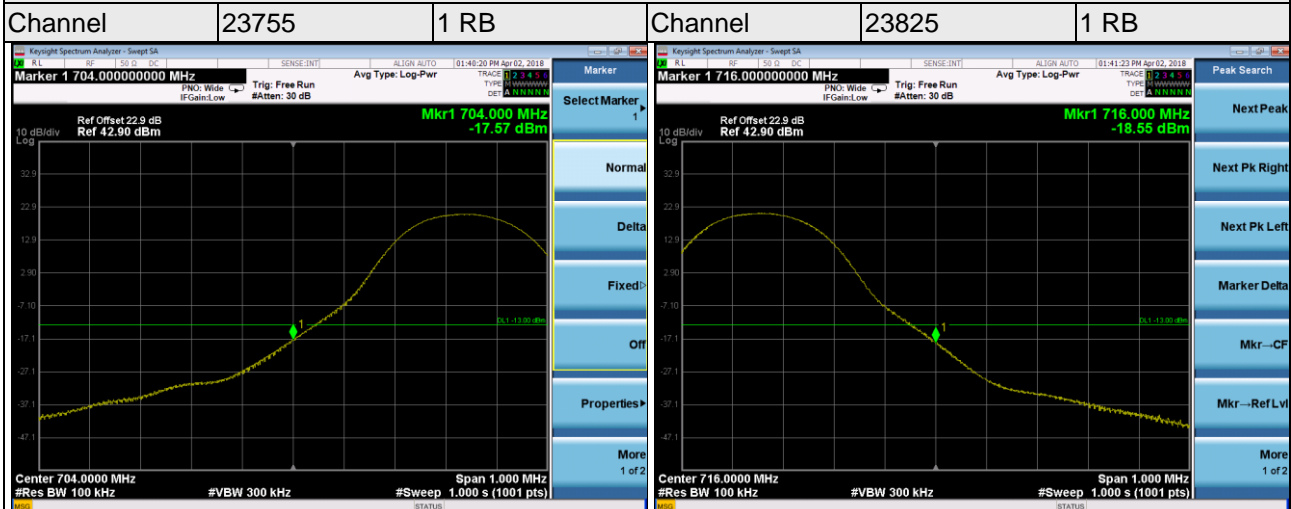

LTE Band 12

Channel Bandwidth 10MHz

LTE Band 13

Channel Bandwidth 5MHz

LTE Band 13

Channel Bandwidth 10MHz

LTE Band 17

Channel Bandwidth 5MHz

LTE Band 17

Channel Bandwidth 10MHz

LTE Band 30

Channel Bandwidth 5MHz

Channel Bandwidth 5MHz

LTE Band 30

Channel Bandwidth 10MHz

Channel Bandwidth 10MHz

LTE Band 38

Channel Bandwidth 5MHz

Channel Bandwidth 5MHz