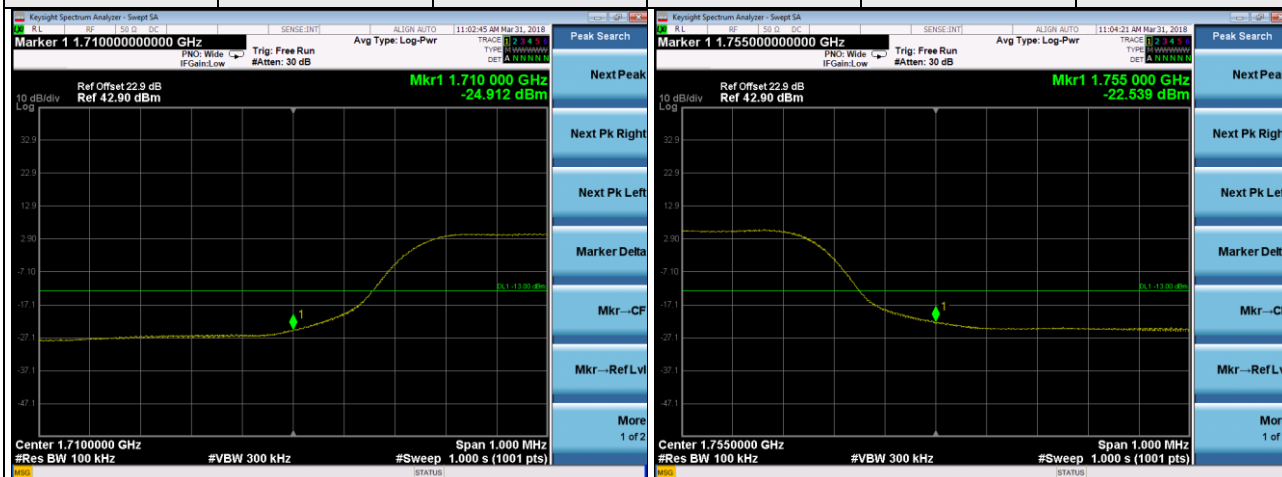

LTE Band 4

Channel Bandwidth 3MHz

LTE Band 4

Channel Bandwidth 5MHz

Channel	19975	1 RB	Channel	20375	1 RB
---------	-------	------	---------	-------	------

Channel	19975	25 RB	Channel	20375	25 RB
---------	-------	-------	---------	-------	-------

LTE Band 4

Channel Bandwidth 10MHz

LTE Band 4

Channel Bandwidth 15MHz

Channel	20025	1 RB	Channel	20325	1 RB
---------	-------	------	---------	-------	------

Channel	20025	75 RB	Channel	20325	75 RB
---------	-------	-------	---------	-------	-------

LTE Band 4

Channel Bandwidth 20MHz

LTE Band 7

Channel Bandwidth 5MHz

Channel Bandwidth 5MHz

LTE Band 7

Channel Bandwidth 10MHz

Channel Bandwidth 10MHz