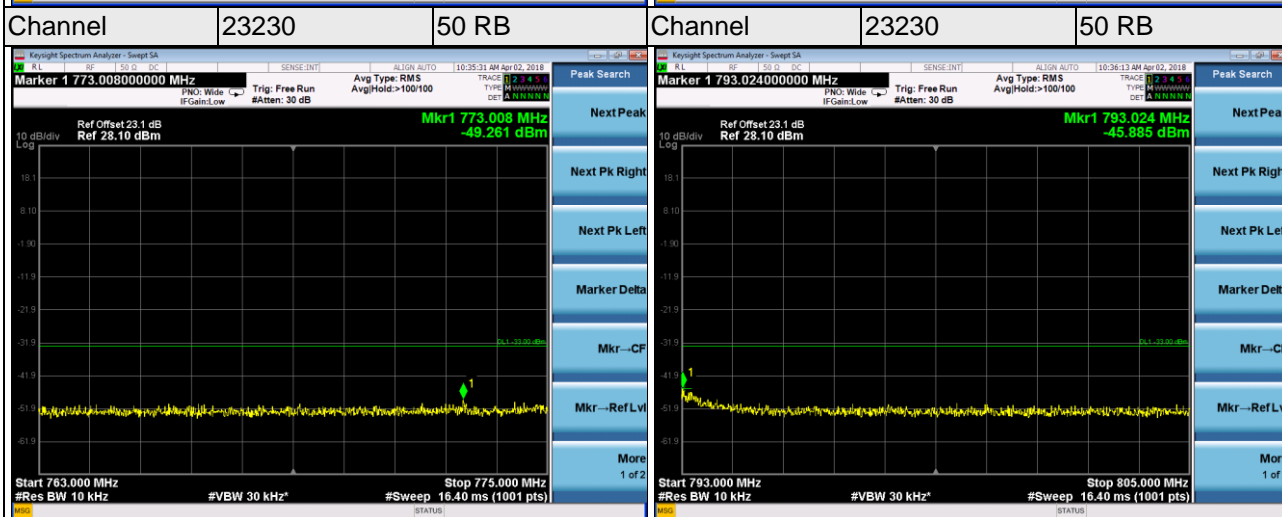

LTE Band 12

Channel Bandwidth 10MHz

LTE Band 13

Channel Bandwidth 5MHz

LTE Band 13

Channel Bandwidth 10MHz

LTE Band 17

Channel Bandwidth 5MHz

LTE Band 17

Channel Bandwidth 10MHz

LTE Band 30

Channel Bandwidth 5MHz

Channel Bandwidth 5MHz

LTE Band 30

Channel Bandwidth 10MHz

Channel Bandwidth 10MHz

LTE Band 38

Channel Bandwidth 5MHz

Channel Bandwidth 5MHz