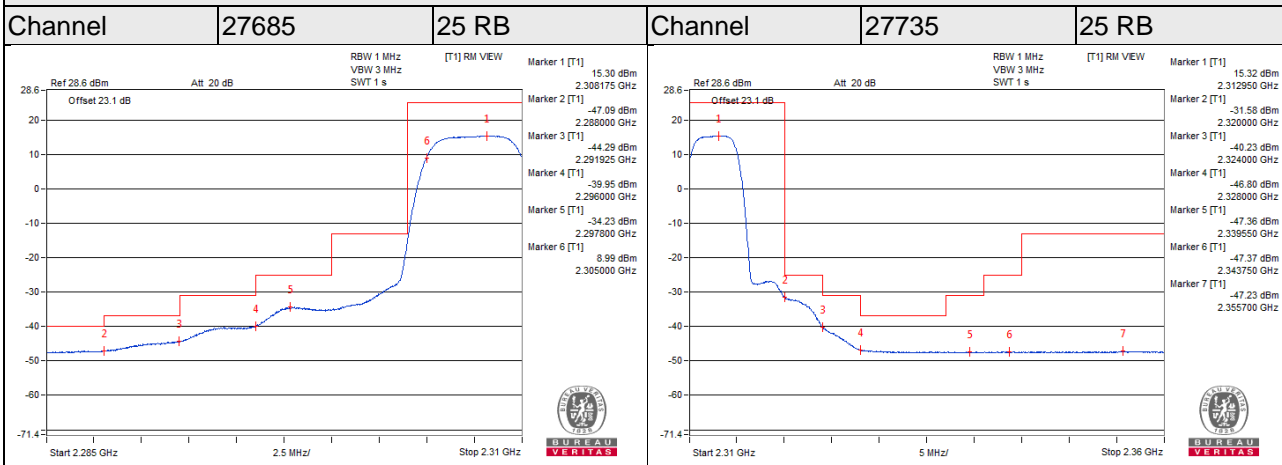

LTE Band 12

Channel Bandwidth 10MHz

LTE Band 13

Channel Bandwidth 5MHz

LTE Band 13

Channel Bandwidth 10MHz

LTE Band 17

Channel Bandwidth 5MHz

LTE Band 17

Channel Bandwidth 10MHz

LTE Band 30

Channel Bandwidth 5MHz

Channel Bandwidth 5MHz

LTE Band 30

Channel Bandwidth 10MHz

Channel Bandwidth 10MHz

LTE Band 38

Channel Bandwidth 5MHz

Channel Bandwidth 5MHz