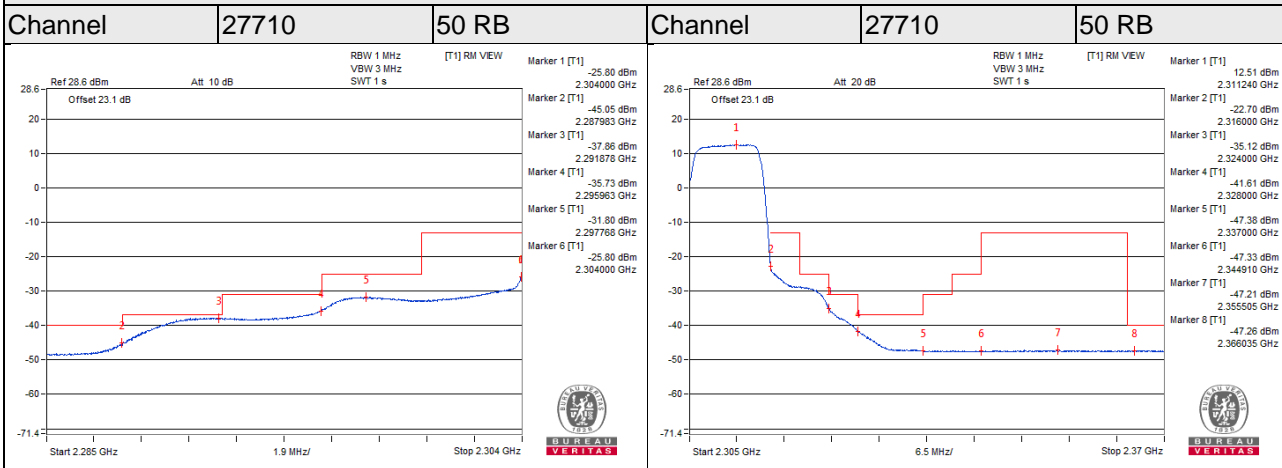

LTE Band 12

Channel Bandwidth 10MHz

LTE Band 13

Channel Bandwidth 5MHz

LTE Band 13

Channel Bandwidth 10MHz

LTE Band 17

Channel Bandwidth 5MHz

LTE Band 17

Channel Bandwidth 10MHz

LTE Band 30

Channel Bandwidth 5MHz

Channel Bandwidth 5MHz

LTE Band 30

Channel Bandwidth 10MHz

Channel Bandwidth 10MHz

LTE Band 38

Channel Bandwidth 5MHz

Channel Bandwidth 5MHz