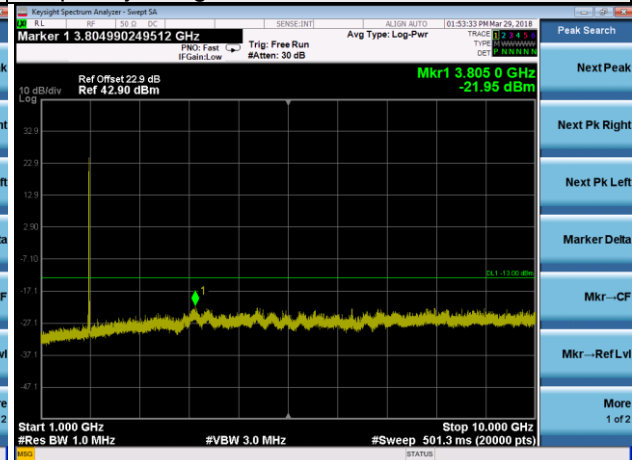

Frequency Range : 10GHz~26.5GHz

LTE Band 2 Channel Band width: 10MHz

Channel 19150

Frequency Range : 9kHz~1GHz      Frequency Range : 1GHz ~10GHz

Frequency Range : 10GHz~26.5GHz

LTE Band 2 Channel Band width: 15MHz

Channel 18675

Frequency Range : 9kHz~1GHz

Frequency Range : 1GHz ~10GHz

Frequency Range : 10GHz~26.5GHz

LTE Band 2 Channel Band width: 15MHz

Channel 18900

Frequency Range : 9kHz~1GHz

Frequency Range : 1GHz ~10GHz

Frequency Range : 10GHz~26.5GHz

LTE Band 2 Channel Band width: 15MHz

Channel 19125

Frequency Range : 9kHz~1GHz

Frequency Range : 1GHz ~10GHz

Frequency Range : 10GHz~26.5GHz

LTE Band 2 Channel Band width: 20MHz