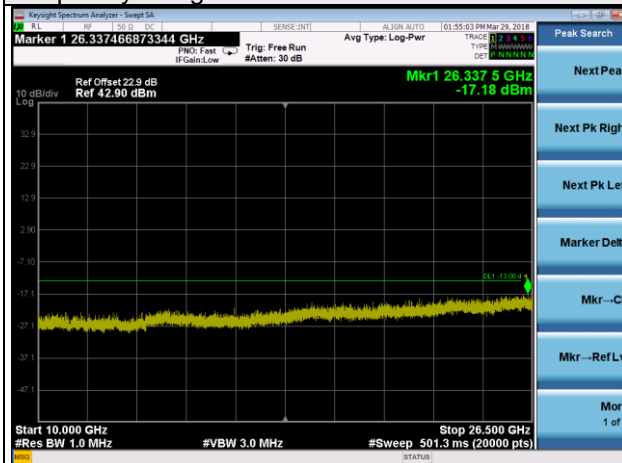

Frequency Range : 10GHz~26.5GHz

LTE Band 2 Channel Band width: 10MHz

Channel 19150

Frequency Range : 9kHz~1GHz      Frequency Range : 1GHz ~10GHz

Frequency Range : 10GHz~26.5GHz

LTE Band 2 Channel Band width: 15MHz

Channel 18675

Frequency Range : 9kHz~1GHz

Frequency Range : 1GHz ~10GHz

Frequency Range : 10GHz~26.5GHz

LTE Band 2 Channel Band width: 15MHz

Channel 18900

Frequency Range : 9kHz~1GHz

Frequency Range : 1GHz ~10GHz