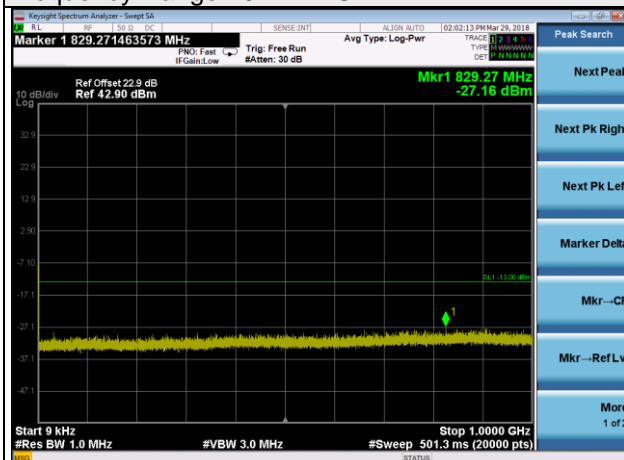

Frequency Range : 10GHz~26.5GHz

LTE Band 2 Channel Band width: 15MHz

Channel 19125

Frequency Range : 9kHz~1GHz

Frequency Range : 1GHz ~10GHz

Frequency Range : 10GHz~26.5GHz

LTE Band 2 Channel Band width: 20MHz

Channel 18700

Frequency Range : 9kHz~1GHz

Frequency Range : 1GHz ~10GHz

Frequency Range : 10GHz~26.5GHz

LTE Band 2 Channel Band width: 20MHz

Channel 18900

Frequency Range : 9kHz~1GHz

Frequency Range : 1GHz ~10GHz

Frequency Range : 10GHz~26.5GHz

LTE Band 2 Channel Band width: 20MHz

Channel 19100

Frequency Range : 9kHz~1GHz

Frequency Range : 1GHz ~10GHz

Frequency Range : 10GHz~26.5GHz

LTE Band 25 Channel Band width: 1.4MHz