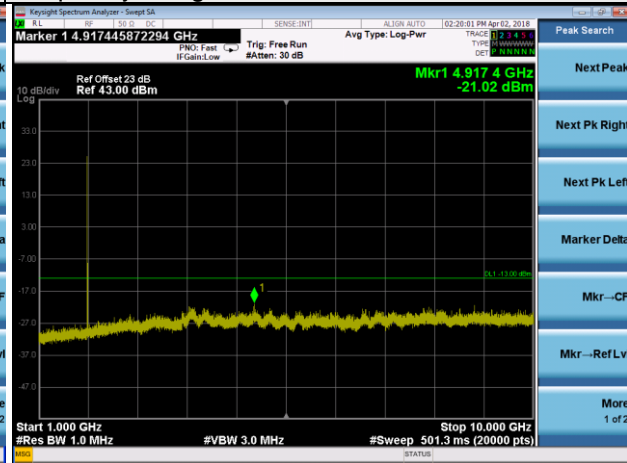

Frequency Range : 10GHz~26.5GHz

LTE Band 2 Channel Band width: 20MHz

Channel 19100

Frequency Range : 9kHz~1GHz

Frequency Range : 1GHz ~10GHz

Frequency Range : 10GHz~26.5GHz

LTE Band 25 Channel Band width: 1.4MHz

Channel 26047

Frequency Range : 9kHz~1GHz

Frequency Range : 1GHz ~10GHz

Frequency Range : 10GHz~26.5GHz

LTE Band 25 Channel Band width: 1.4MHz

Channel 26365

Frequency Range : 9kHz~1GHz      Frequency Range : 1GHz ~10GHz

Frequency Range : 10GHz~26.5GHz

LTE Band 25 Channel Band width: 1.4MHz  
Channel 26683

Frequency Range : 9kHz~1GHz      Frequency Range : 1GHz ~10GHz

Frequency Range : 10GHz~26.5GHz

LTE Band 25 Channel Band width: 3MHz