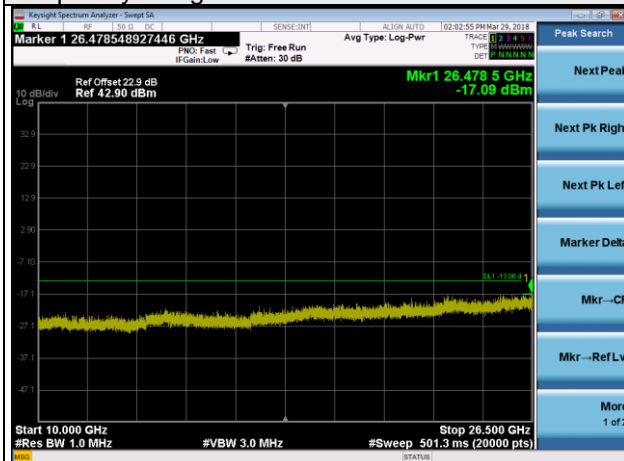

Frequency Range : 10GHz~26.5GHz

LTE Band 2 Channel Band width: 15MHz

Channel 19125

Frequency Range : 9kHz~1GHz

Frequency Range : 1GHz ~10GHz

Frequency Range : 10GHz~26.5GHz

LTE Band 2 Channel Band width: 20MHz

Channel 18700

Frequency Range : 9kHz~1GHz

Frequency Range : 1GHz ~10GHz

Frequency Range : 10GHz~26.5GHz

LTE Band 2 Channel Band width: 20MHz

Channel 18900

Frequency Range : 9kHz~1GHz

Frequency Range : 1GHz ~10GHz

Frequency Range : 10GHz~26.5GHz

LTE Band 2 Channel Band width: 20MHz

Channel 19100

Frequency Range : 9kHz~1GHz

Frequency Range : 1GHz ~10GHz

Frequency Range : 10GHz~26.5GHz

LTE Band 25 Channel Band width: 1.4MHz