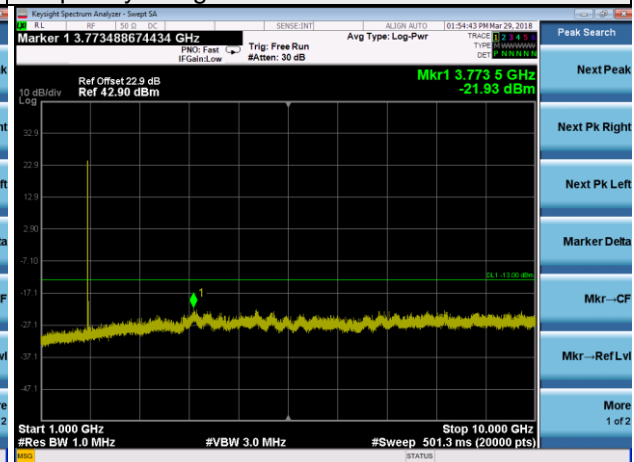

Frequency Range : 10GHz~26.5GHz

LTE Band 2 Channel Band width: 10MHz

Channel 19150

Frequency Range : 9kHz~1GHz      Frequency Range : 1GHz ~10GHz

Frequency Range : 10GHz~26.5GHz

LTE Band 2 Channel Band width: 15MHz

Channel 18675

Frequency Range : 9kHz~1GHz

Frequency Range : 1GHz ~10GHz

Frequency Range : 10GHz~26.5GHz

LTE Band 2 Channel Band width: 15MHz

Channel 18900

Frequency Range : 9kHz~1GHz

Frequency Range : 1GHz ~10GHz