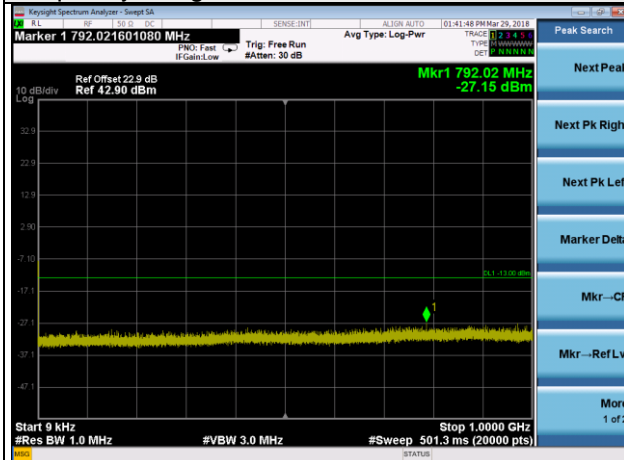

Frequency Range : 10GHz~26.5GHz

LTE Band 2 Channel Band width: 5MHz

Channel 19175

Frequency Range : 9kHz~1GHz

Frequency Range : 1GHz ~10GHz

Frequency Range : 10GHz~26.5GHz

LTE Band 2 Channel Band width: 10MHz

Channel 18650

Frequency Range : 9kHz~1GHz

Frequency Range : 1GHz ~10GHz

Frequency Range : 10GHz~26.5GHz

LTE Band 2 Channel Band width: 10MHz

Channel 18900

Frequency Range : 9kHz~1GHz

Frequency Range : 1GHz ~10GHz

Frequency Range : 10GHz~26.5GHz

LTE Band 2 Channel Band width: 10MHz

Channel 19150

Frequency Range : 9kHz~1GHz      Frequency Range : 1GHz ~10GHz

Frequency Range : 10GHz~26.5GHz

LTE Band 2 Channel Band width: 15MHz