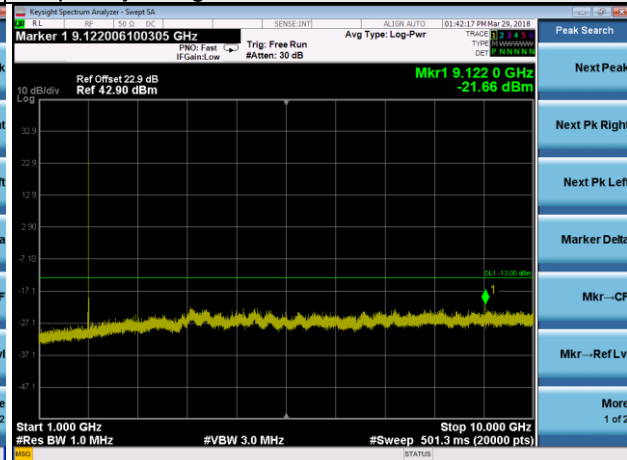

Channel 18650

Frequency Range : 9kHz~1GHz

Frequency Range : 1GHz ~10GHz

Frequency Range : 10GHz~26.5GHz

LTE Band 2 Channel Band width: 10MHz

Channel 18900

Frequency Range : 9kHz~1GHz

Frequency Range : 1GHz ~10GHz

Frequency Range : 10GHz~26.5GHz

LTE Band 2 Channel Band width: 10MHz

Channel 19150

Frequency Range : 9kHz~1GHz      Frequency Range : 1GHz ~10GHz

Frequency Range : 10GHz~26.5GHz

LTE Band 2 Channel Band width: 15MHz