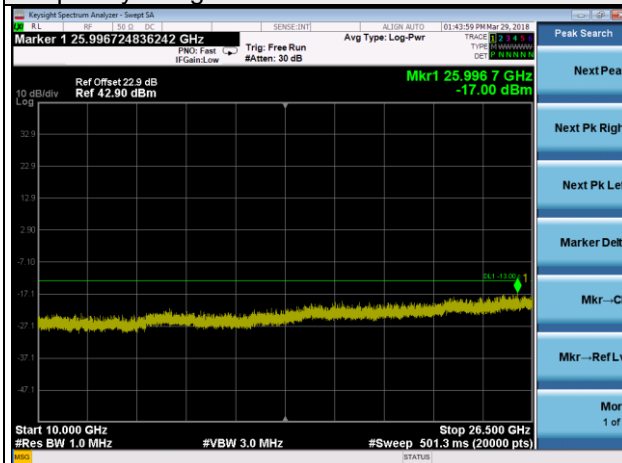

Frequency Range : 10GHz~26.5GHz

LTE Band 2 Channel Band width: 5MHz

Channel 19175

Frequency Range : 9kHz~1GHz

Frequency Range : 1GHz ~10GHz

Frequency Range : 10GHz~26.5GHz

LTE Band 2 Channel Band width: 10MHz

Channel 18650

Frequency Range : 9kHz~1GHz

Frequency Range : 1GHz ~10GHz

Frequency Range : 10GHz~26.5GHz

LTE Band 2 Channel Band width: 10MHz

Channel 18900

Frequency Range : 9kHz~1GHz

Frequency Range : 1GHz ~10GHz

Frequency Range : 10GHz~26.5GHz

LTE Band 2 Channel Band width: 10MHz

Channel 19150

Frequency Range : 9kHz~1GHz      Frequency Range : 1GHz ~10GHz

Frequency Range : 10GHz~26.5GHz

LTE Band 2 Channel Band width: 15MHz