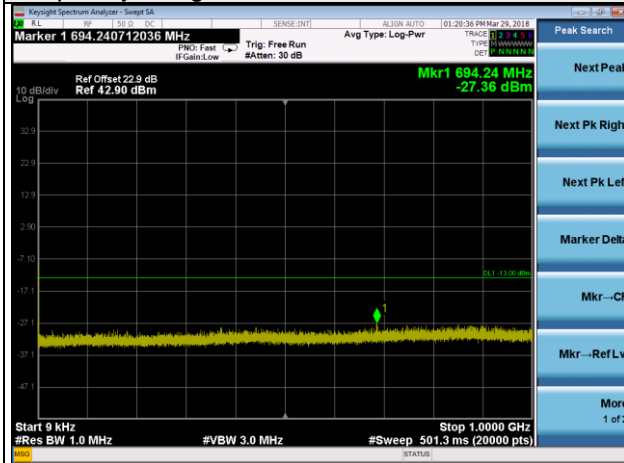

Channel 18615

Frequency Range : 9kHz~1GHz

Frequency Range : 1GHz ~10GHz

Frequency Range : 10GHz~26.5GHz

LTE Band 2 Channel Band width: 3MHz

Channel 18900

Frequency Range : 9kHz~1GHz

Frequency Range : 1GHz ~10GHz

Frequency Range : 10GHz~26.5GHz

LTE Band 2 Channel Band width: 3MHz

Channel 19185

Frequency Range : 9kHz~1GHz

Frequency Range : 1GHz ~10GHz

Frequency Range : 10GHz~26.5GHz

LTE Band 2 Channel Band width: 5MHz