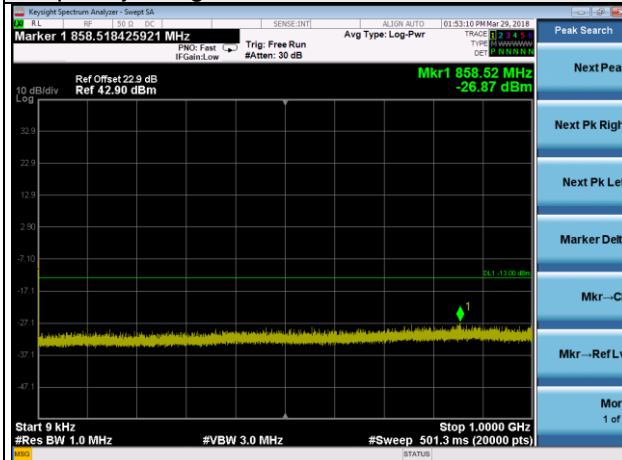

Frequency Range : 10GHz~26.5GHz

LTE Band 2 Channel Band width: 10MHz

Channel 19150

Frequency Range : 9kHz~1GHz      Frequency Range : 1GHz ~10GHz

Frequency Range : 10GHz~26.5GHz

LTE Band 2 Channel Band width: 15MHz

Channel 18675

Frequency Range : 9kHz~1GHz

Frequency Range : 1GHz ~10GHz

Frequency Range : 10GHz~26.5GHz

LTE Band 2 Channel Band width: 15MHz

Channel 18900

Frequency Range : 9kHz~1GHz

Frequency Range : 1GHz ~10GHz

Frequency Range : 10GHz~26.5GHz

LTE Band 2 Channel Band width: 15MHz

Channel 19125

Frequency Range : 9kHz~1GHz

Frequency Range : 1GHz ~10GHz

Frequency Range : 10GHz~26.5GHz

LTE Band 2 Channel Band width: 20MHz