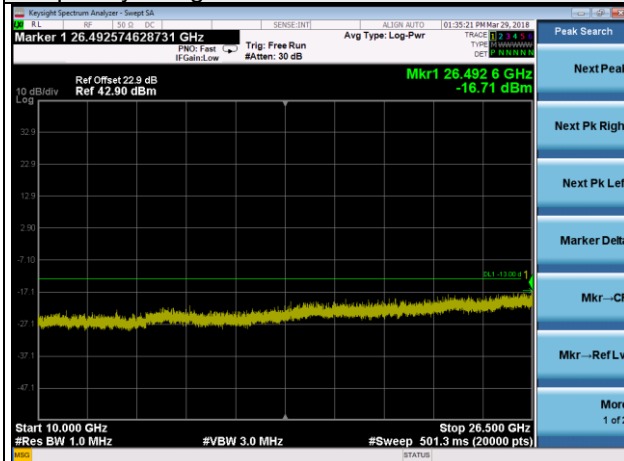

Frequency Range : 10GHz~26.5GHz

LTE Band 2 Channel Band width: 3MHz

Channel 19185

Frequency Range : 9kHz~1GHz

Frequency Range : 1GHz ~10GHz

Frequency Range : 10GHz~26.5GHz

LTE Band 2 Channel Band width: 5MHz

Channel 18625

Frequency Range : 9kHz~1GHz

Frequency Range : 1GHz ~10GHz

Frequency Range : 10GHz~26.5GHz

LTE Band 2 Channel Band width: 5MHz

Channel 18900

Frequency Range : 9kHz~1GHz

Frequency Range : 1GHz ~10GHz

Frequency Range : 10GHz~26.5GHz

LTE Band 2 Channel Band width: 5MHz

Channel 19175

Frequency Range : 9kHz~1GHz

Frequency Range : 1GHz ~10GHz

Frequency Range : 10GHz~26.5GHz

LTE Band 2 Channel Band width: 10MHz