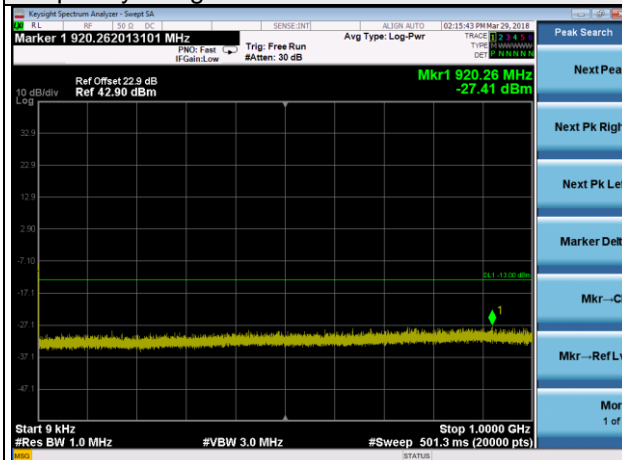

LTE Band 2 Channel Band width: 1.4MHz

Channel 18607

Frequency Range : 9kHz~1GHz

Frequency Range : 1GHz ~10GHz

Frequency Range : 10GHz~26.5GHz

LTE Band 2 Channel Band width: 1.4MHz

Channel 18900

Frequency Range : 9kHz~1GHz

Frequency Range : 1GHz ~10GHz

Frequency Range : 10GHz~26.5GHz

LTE Band 2 Channel Band width: 1.4MHz

Channel 19193

Frequency Range : 9kHz~1GHz

Frequency Range : 1GHz ~10GHz

Frequency Range : 10GHz~26.5GHz

LTE Band 2 Channel Band width: 3MHz

Channel 18615

Frequency Range : 9kHz~1GHz

Frequency Range : 1GHz ~10GHz

Frequency Range : 10GHz~26.5GHz

LTE Band 2 Channel Band width: 3MHz

Channel 18900

Frequency Range : 9kHz~1GHz

Frequency Range : 1GHz ~10GHz