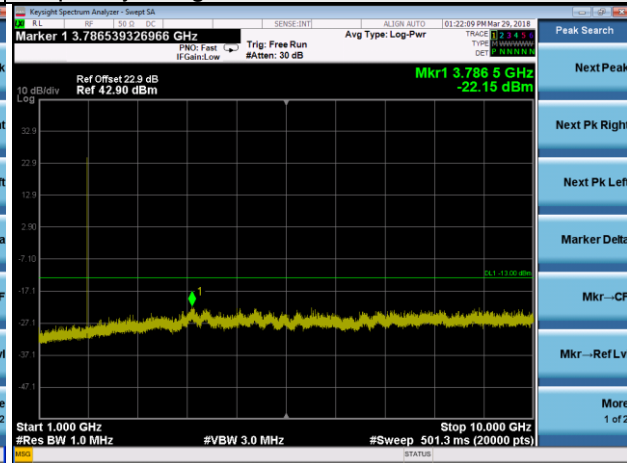

Channel 18615

Frequency Range : 9kHz~1GHz

Frequency Range : 1GHz ~10GHz

Frequency Range : 10GHz~26.5GHz

LTE Band 2 Channel Band width: 3MHz

Channel 18900

Frequency Range : 9kHz~1GHz

Frequency Range : 1GHz ~10GHz

Frequency Range : 10GHz~26.5GHz

LTE Band 2 Channel Band width: 3MHz

Channel 19185

Frequency Range : 9kHz~1GHz

Frequency Range : 1GHz ~10GHz

Frequency Range : 10GHz~26.5GHz

LTE Band 2 Channel Band width: 5MHz