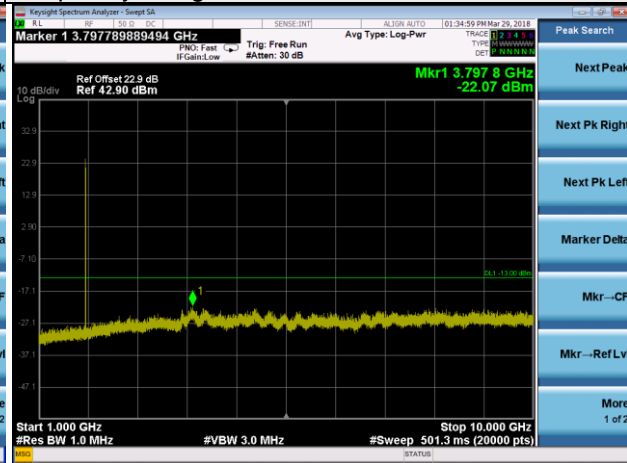

Frequency Range : 10GHz~26.5GHz

LTE Band 2 Channel Band width: 3MHz

Channel 19185

Frequency Range : 9kHz~1GHz

Frequency Range : 1GHz ~10GHz

Frequency Range : 10GHz~26.5GHz

LTE Band 2 Channel Band width: 5MHz

Channel 18625

Frequency Range : 9kHz~1GHz

Frequency Range : 1GHz ~10GHz

Frequency Range : 10GHz~26.5GHz

LTE Band 2 Channel Band width: 5MHz

Channel 18900

Frequency Range : 9kHz~1GHz

Frequency Range : 1GHz ~10GHz