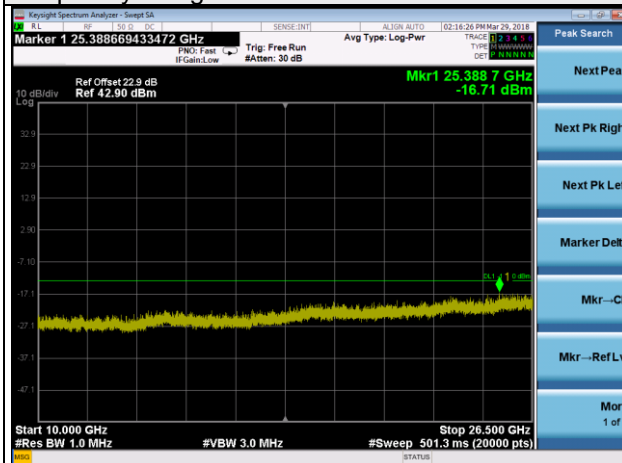

Frequency Range : 1GHz ~10GHz

Frequency Range : 10GHz~26.5GHz

LTE Band 2 Channel Band width: 1.4MHz

Channel 19193

Frequency Range : 9kHz~1GHz

Frequency Range : 1GHz ~10GHz

Frequency Range : 10GHz~26.5GHz

LTE Band 2 Channel Band width: 3MHz

Channel 18615

Frequency Range : 9kHz~1GHz

Frequency Range : 1GHz ~10GHz

Frequency Range : 10GHz~26.5GHz

LTE Band 2 Channel Band width: 3MHz

Channel 18900

Frequency Range : 9kHz~1GHz

Frequency Range : 1GHz ~10GHz