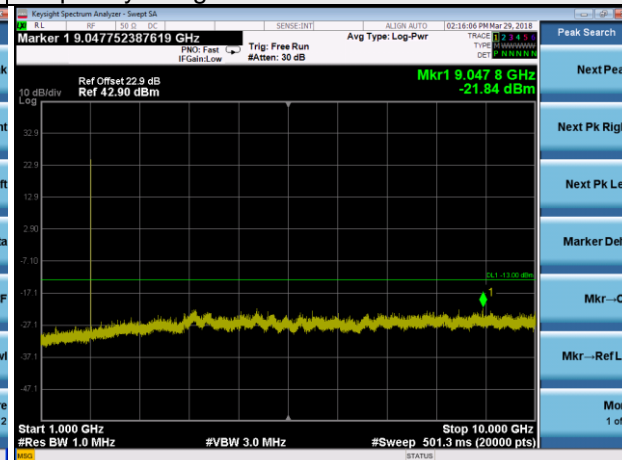

Frequency Range : 1GHz ~10GHz

Frequency Range : 10GHz~26.5GHz

LTE Band 2 Channel Band width: 1.4MHz

Channel 19193

Frequency Range : 9kHz~1GHz

Frequency Range : 1GHz ~10GHz

Frequency Range : 10GHz~26.5GHz

LTE Band 2 Channel Band width: 3MHz