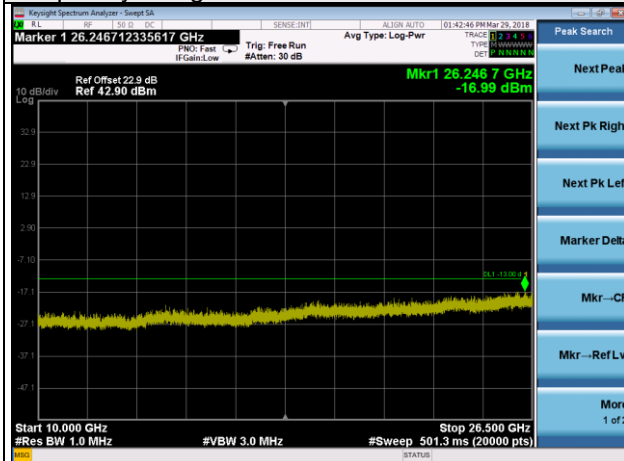

Frequency Range : 10GHz~26.5GHz

LTE Band 2 Channel Band width: 10MHz

Channel 19150

Frequency Range : 9kHz~1GHz      Frequency Range : 1GHz ~10GHz

Frequency Range : 10GHz~26.5GHz

LTE Band 2 Channel Band width: 15MHz

Channel 18675

Frequency Range : 9kHz~1GHz

Frequency Range : 1GHz ~10GHz

Frequency Range : 10GHz~26.5GHz

LTE Band 2 Channel Band width: 15MHz

Channel 18900

Frequency Range : 9kHz~1GHz

Frequency Range : 1GHz ~10GHz