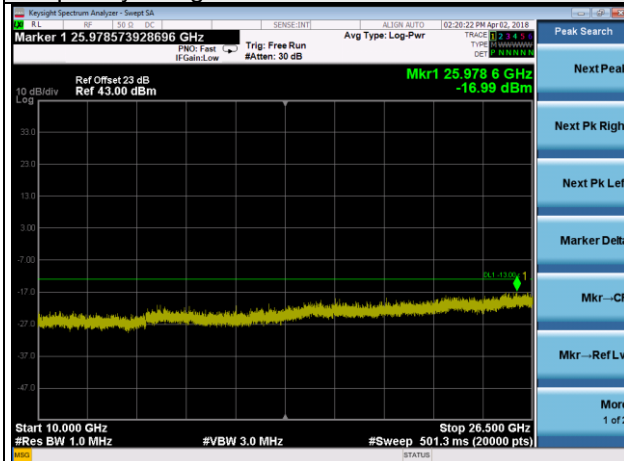

Frequency Range : 10GHz~26.5GHz

LTE Band 2 Channel Band width: 20MHz

Channel 19100

Frequency Range : 9kHz~1GHz

Frequency Range : 1GHz ~10GHz

Frequency Range : 10GHz~26.5GHz

LTE Band 25 Channel Band width: 1.4MHz

Channel 26047

Frequency Range : 9kHz~1GHz

Frequency Range : 1GHz ~10GHz

Frequency Range : 10GHz~26.5GHz

LTE Band 25 Channel Band width: 1.4MHz

Channel 26365

Frequency Range : 9kHz~1GHz      Frequency Range : 1GHz ~10GHz

Frequency Range : 10GHz~26.5GHz

LTE Band 25 Channel Band width: 1.4MHz  
Channel 26683

Frequency Range : 9kHz~1GHz      Frequency Range : 1GHz ~10GHz

Frequency Range : 10GHz~26.5GHz

LTE Band 25 Channel Band width: 3MHz