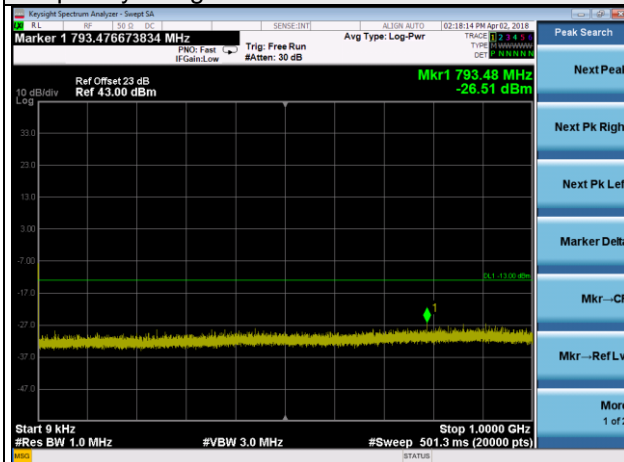

Frequency Range : 10GHz~26.5GHz

LTE Band 2 Channel Band width: 20MHz

Channel 19100

Frequency Range : 9kHz~1GHz

Frequency Range : 1GHz ~10GHz

Frequency Range : 10GHz~26.5GHz

LTE Band 25 Channel Band width: 1.4MHz

Channel 26047

Frequency Range : 9kHz~1GHz

Frequency Range : 1GHz ~10GHz

Frequency Range : 10GHz~26.5GHz

LTE Band 25 Channel Band width: 1.4MHz

Channel 26365

Frequency Range : 9kHz~1GHz      Frequency Range : 1GHz ~10GHz

Frequency Range : 10GHz~26.5GHz

LTE Band 25 Channel Band width: 1.4MHz  
Channel 26683

Frequency Range : 9kHz~1GHz      Frequency Range : 1GHz ~10GHz

Frequency Range : 10GHz~26.5GHz

LTE Band 25 Channel Band width: 3MHz