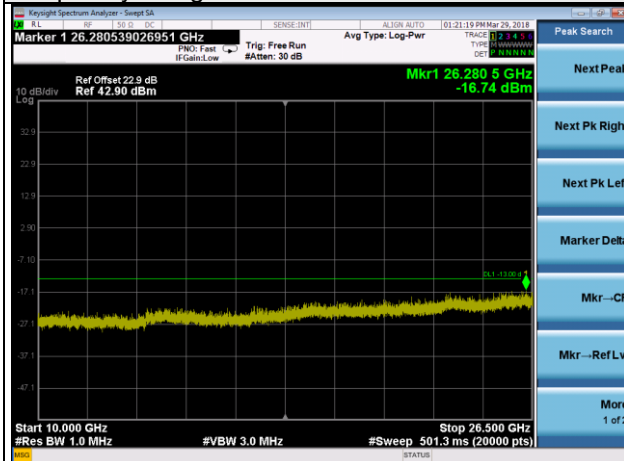

Frequency Range : 10GHz~26.5GHz

LTE Band 2 Channel Band width: 3MHz

Channel 19185

Frequency Range : 9kHz~1GHz

Frequency Range : 1GHz ~10GHz

Frequency Range : 10GHz~26.5GHz

LTE Band 2 Channel Band width: 5MHz

Channel 18625

Frequency Range : 9kHz~1GHz

Frequency Range : 1GHz ~10GHz

Frequency Range : 10GHz~26.5GHz

LTE Band 2 Channel Band width: 5MHz

Channel 18900

Frequency Range : 9kHz~1GHz

Frequency Range : 1GHz ~10GHz