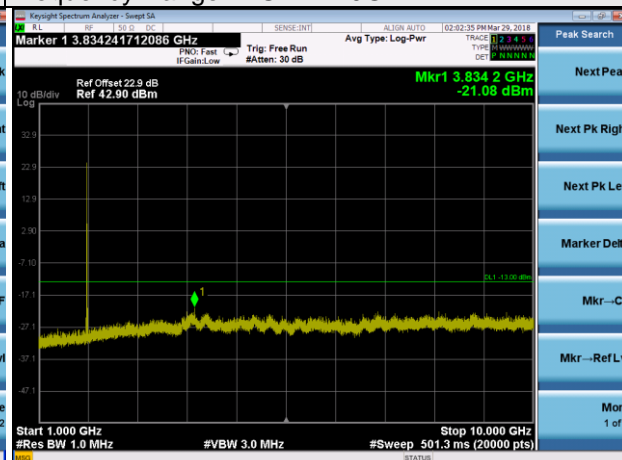

Frequency Range : 10GHz~26.5GHz

LTE Band 2 Channel Band width: 15MHz

Channel 19125

Frequency Range : 9kHz~1GHz

Frequency Range : 1GHz ~10GHz

Frequency Range : 10GHz~26.5GHz

LTE Band 2 Channel Band width: 20MHz

Channel 18700

Frequency Range : 9kHz~1GHz

Frequency Range : 1GHz ~10GHz

Frequency Range : 10GHz~26.5GHz

LTE Band 2 Channel Band width: 20MHz

Channel 18900

Frequency Range : 9kHz~1GHz

Frequency Range : 1GHz ~10GHz

Frequency Range : 10GHz~26.5GHz

LTE Band 2 Channel Band width: 20MHz

Channel 19100

Frequency Range : 9kHz~1GHz

Frequency Range : 1GHz ~10GHz

Frequency Range : 10GHz~26.5GHz

LTE Band 25 Channel Band width: 1.4MHz