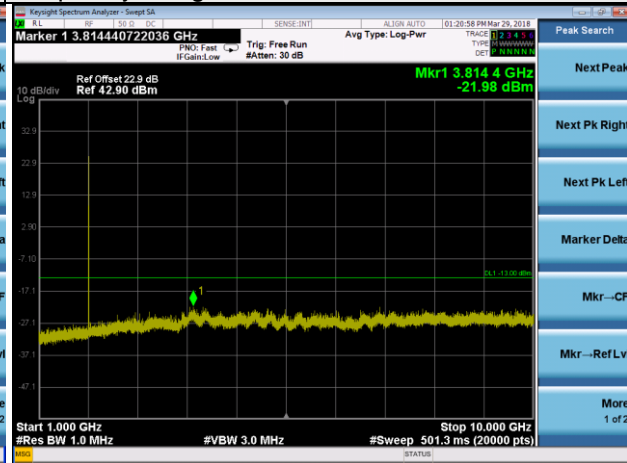

Frequency Range : 10GHz~26.5GHz

LTE Band 2 Channel Band width: 3MHz

Channel 19185

Frequency Range : 9kHz~1GHz

Frequency Range : 1GHz ~10GHz

Frequency Range : 10GHz~26.5GHz

LTE Band 2 Channel Band width: 5MHz

Channel 18625

Frequency Range : 9kHz~1GHz

Frequency Range : 1GHz ~10GHz

Frequency Range : 10GHz~26.5GHz

LTE Band 2 Channel Band width: 5MHz

Channel 18900

Frequency Range : 9kHz~1GHz

Frequency Range : 1GHz ~10GHz