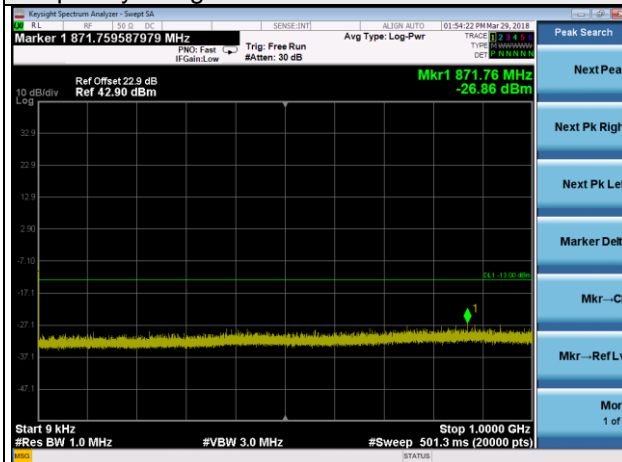

Frequency Range : 10GHz~26.5GHz

LTE Band 2 Channel Band width: 10MHz

Channel 19150

Frequency Range : 9kHz~1GHz      Frequency Range : 1GHz ~10GHz

Frequency Range : 10GHz~26.5GHz

LTE Band 2 Channel Band width: 15MHz

Channel 18675

Frequency Range : 9kHz~1GHz

Frequency Range : 1GHz ~10GHz

Frequency Range : 10GHz~26.5GHz

LTE Band 2 Channel Band width: 15MHz

Channel 18900

Frequency Range : 9kHz~1GHz

Frequency Range : 1GHz ~10GHz