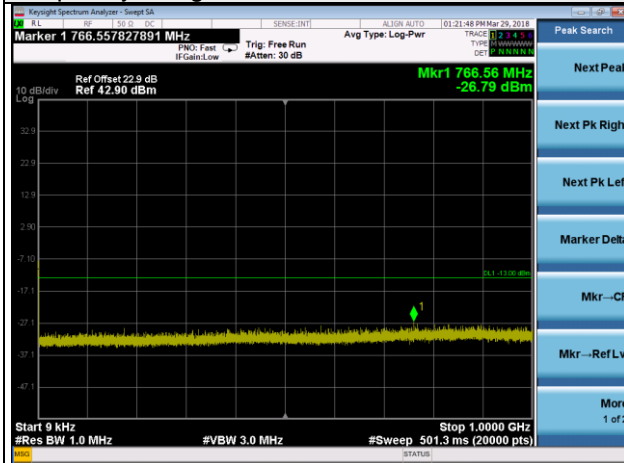

Channel 18615

Frequency Range : 9kHz~1GHz

Frequency Range : 1GHz ~10GHz

Frequency Range : 10GHz~26.5GHz

LTE Band 2 Channel Band width: 3MHz

Channel 18900

Frequency Range : 9kHz~1GHz

Frequency Range : 1GHz ~10GHz

Frequency Range : 10GHz~26.5GHz

LTE Band 2 Channel Band width: 3MHz

Channel 19185

Frequency Range : 9kHz~1GHz

Frequency Range : 1GHz ~10GHz

Frequency Range : 10GHz~26.5GHz

LTE Band 2 Channel Band width: 5MHz