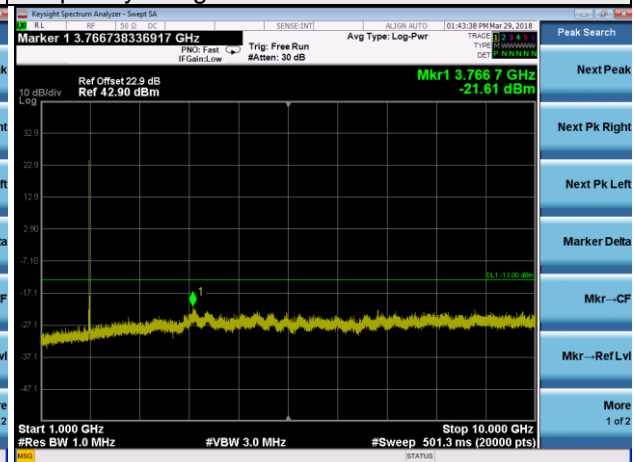

Frequency Range : 10GHz~26.5GHz

LTE Band 2 Channel Band width: 5MHz

Channel 19175

Frequency Range : 9kHz~1GHz

Frequency Range : 1GHz ~10GHz

Frequency Range : 10GHz~26.5GHz

LTE Band 2 Channel Band width: 10MHz

Channel 18650

Frequency Range : 9kHz~1GHz

Frequency Range : 1GHz ~10GHz

Frequency Range : 10GHz~26.5GHz

LTE Band 2 Channel Band width: 10MHz

Channel 18900

Frequency Range : 9kHz~1GHz

Frequency Range : 1GHz ~10GHz

Frequency Range : 10GHz~26.5GHz

LTE Band 2 Channel Band width: 10MHz

Channel 19150

Frequency Range : 9kHz~1GHz      Frequency Range : 1GHz ~10GHz

Frequency Range : 10GHz~26.5GHz

LTE Band 2 Channel Band width: 15MHz