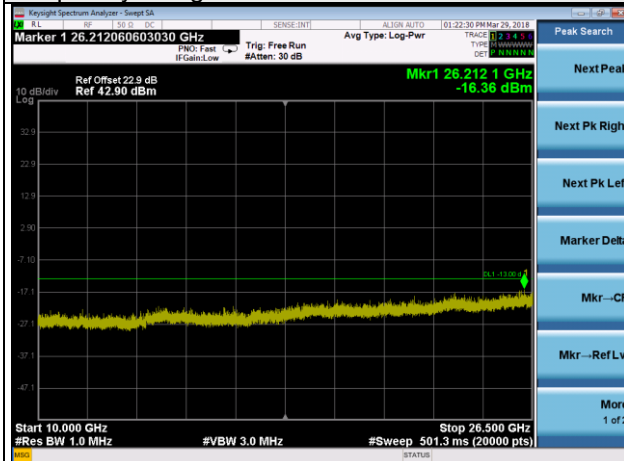

Channel 18615

Frequency Range : 9kHz~1GHz

Frequency Range : 1GHz ~10GHz

Frequency Range : 10GHz~26.5GHz

LTE Band 2 Channel Band width: 3MHz

Channel 18900

Frequency Range : 9kHz~1GHz

Frequency Range : 1GHz ~10GHz

Frequency Range : 10GHz~26.5GHz

LTE Band 2 Channel Band width: 3MHz

Channel 19185

Frequency Range : 9kHz~1GHz

Frequency Range : 1GHz ~10GHz

Frequency Range : 10GHz~26.5GHz

LTE Band 2 Channel Band width: 5MHz