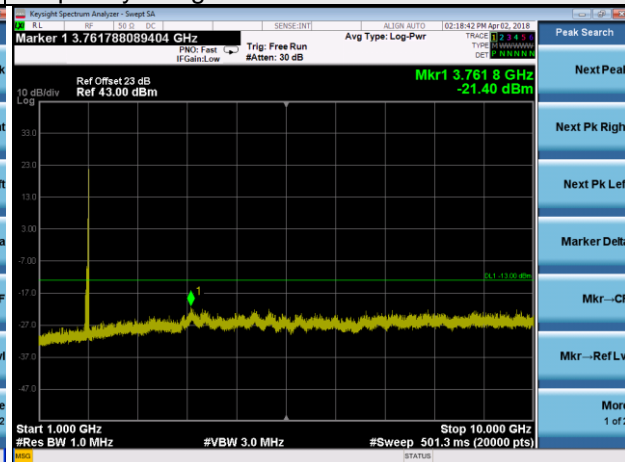

Frequency Range : 10GHz~26.5GHz

LTE Band 2 Channel Band width: 20MHz

Channel 19100

Frequency Range : 9kHz~1GHz

Frequency Range : 1GHz ~10GHz

Frequency Range : 10GHz~26.5GHz

LTE Band 25 Channel Band width: 1.4MHz

Channel 26047

Frequency Range : 9kHz~1GHz

Frequency Range : 1GHz ~10GHz

Frequency Range : 10GHz~26.5GHz

LTE Band 25 Channel Band width: 1.4MHz

Channel 26365

Frequency Range : 9kHz~1GHz      Frequency Range : 1GHz ~10GHz

Frequency Range : 10GHz~26.5GHz

LTE Band 25 Channel Band width: 1.4MHz  
Channel 26683

Frequency Range : 9kHz~1GHz      Frequency Range : 1GHz ~10GHz

Frequency Range : 10GHz~26.5GHz

LTE Band 25 Channel Band width: 3MHz