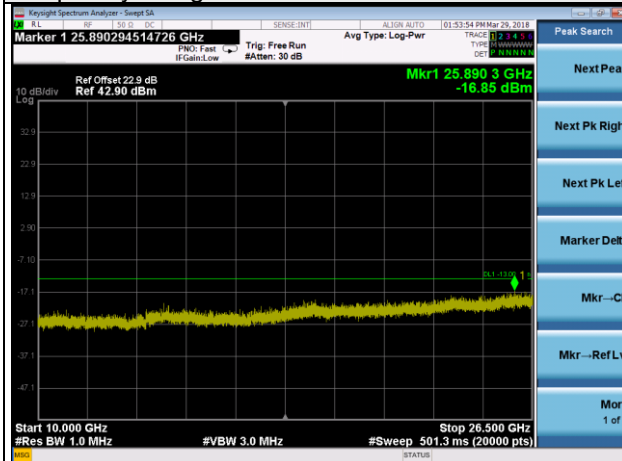

Frequency Range : 10GHz~26.5GHz

LTE Band 2 Channel Band width: 10MHz

Channel 19150

Frequency Range : 9kHz~1GHz      Frequency Range : 1GHz ~10GHz

Frequency Range : 10GHz~26.5GHz

LTE Band 2 Channel Band width: 15MHz

Channel 18675

Frequency Range : 9kHz~1GHz

Frequency Range : 1GHz ~10GHz

Frequency Range : 10GHz~26.5GHz

LTE Band 2 Channel Band width: 15MHz

Channel 18900

Frequency Range : 9kHz~1GHz

Frequency Range : 1GHz ~10GHz

Frequency Range : 10GHz~26.5GHz

LTE Band 2 Channel Band width: 15MHz

Channel 19125

Frequency Range : 9kHz~1GHz

Frequency Range : 1GHz ~10GHz

Frequency Range : 10GHz~26.5GHz

LTE Band 2 Channel Band width: 20MHz