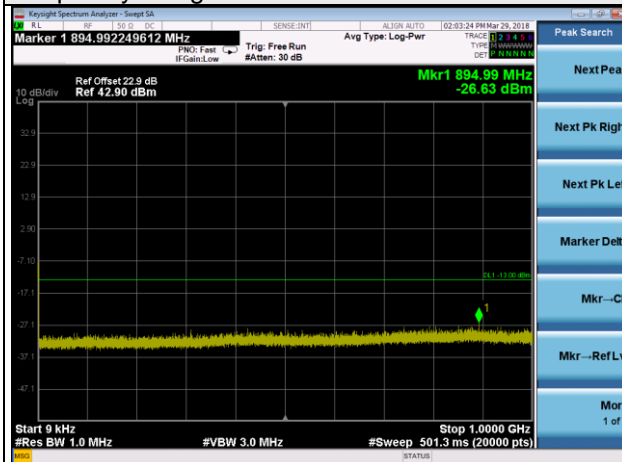

Frequency Range : 10GHz~26.5GHz

LTE Band 2 Channel Band width: 15MHz

Channel 19125

Frequency Range : 9kHz~1GHz

Frequency Range : 1GHz ~10GHz

Frequency Range : 10GHz~26.5GHz

LTE Band 2 Channel Band width: 20MHz

Channel 18700

Frequency Range : 9kHz~1GHz

Frequency Range : 1GHz ~10GHz

Frequency Range : 10GHz~26.5GHz

LTE Band 2 Channel Band width: 20MHz

Channel 18900

Frequency Range : 9kHz~1GHz

Frequency Range : 1GHz ~10GHz