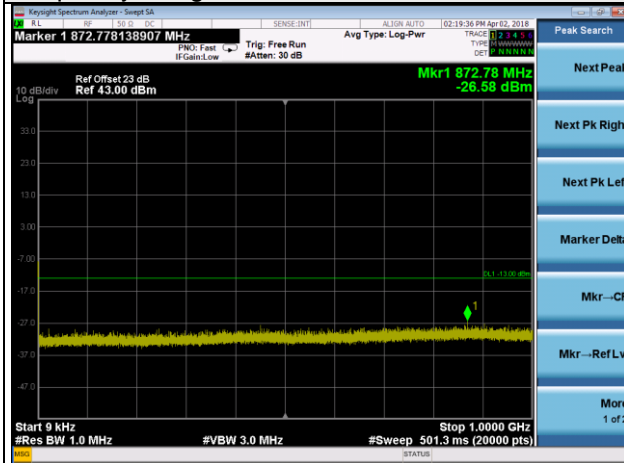

Channel 26047

Frequency Range : 9kHz~1GHz

Frequency Range : 1GHz ~10GHz

Frequency Range : 10GHz~26.5GHz

LTE Band 25 Channel Band width: 1.4MHz

Channel 26365

Frequency Range : 9kHz~1GHz      Frequency Range : 1GHz ~10GHz