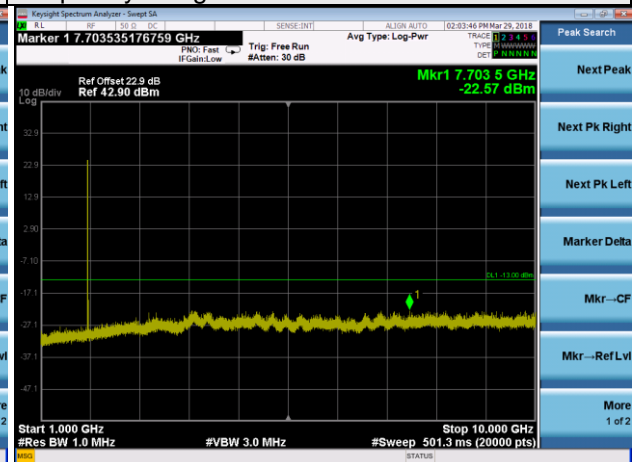

Frequency Range : 10GHz~26.5GHz

LTE Band 2 Channel Band width: 15MHz

Channel 19125

Frequency Range : 9kHz~1GHz

Frequency Range : 1GHz ~10GHz

Frequency Range : 10GHz~26.5GHz

LTE Band 2 Channel Band width: 20MHz

Channel 18700

Frequency Range : 9kHz~1GHz

Frequency Range : 1GHz ~10GHz

Frequency Range : 10GHz~26.5GHz

LTE Band 2 Channel Band width: 20MHz

Channel 18900

Frequency Range : 9kHz~1GHz

Frequency Range : 1GHz ~10GHz