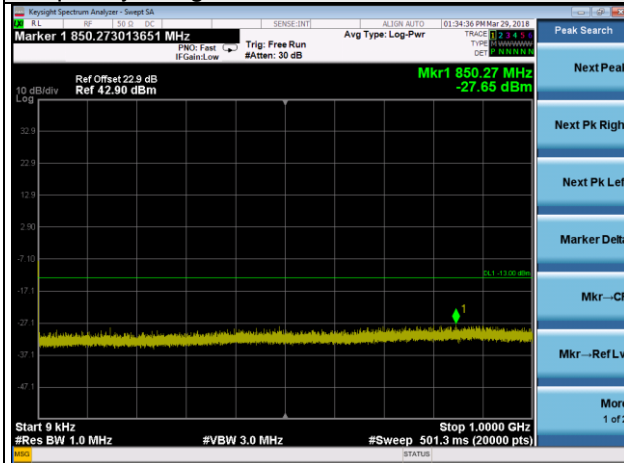

Frequency Range : 10GHz~26.5GHz

LTE Band 2 Channel Band width: 3MHz

Channel 19185

Frequency Range : 9kHz~1GHz

Frequency Range : 1GHz ~10GHz

Frequency Range : 10GHz~26.5GHz

LTE Band 2 Channel Band width: 5MHz

Channel 18625

Frequency Range : 9kHz~1GHz

Frequency Range : 1GHz ~10GHz

Frequency Range : 10GHz~26.5GHz

LTE Band 2 Channel Band width: 5MHz

Channel 18900

Frequency Range : 9kHz~1GHz

Frequency Range : 1GHz ~10GHz