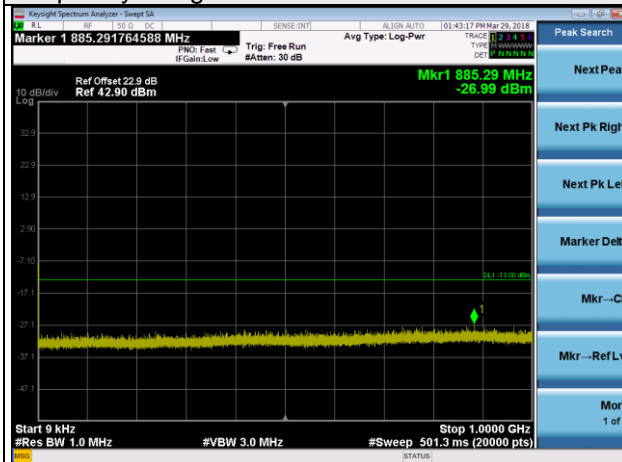

Frequency Range : 10GHz~26.5GHz

LTE Band 2 Channel Band width: 5MHz

Channel 19175

Frequency Range : 9kHz~1GHz

Frequency Range : 1GHz ~10GHz

Frequency Range : 10GHz~26.5GHz

LTE Band 2 Channel Band width: 10MHz

Channel 18650

Frequency Range : 9kHz~1GHz

Frequency Range : 1GHz ~10GHz

Frequency Range : 10GHz~26.5GHz

LTE Band 2 Channel Band width: 10MHz

Channel 18900

Frequency Range : 9kHz~1GHz

Frequency Range : 1GHz ~10GHz

Frequency Range : 10GHz~26.5GHz

LTE Band 2 Channel Band width: 10MHz

Channel 19150

Frequency Range : 9kHz~1GHz      Frequency Range : 1GHz ~10GHz

Frequency Range : 10GHz~26.5GHz

LTE Band 2 Channel Band width: 15MHz